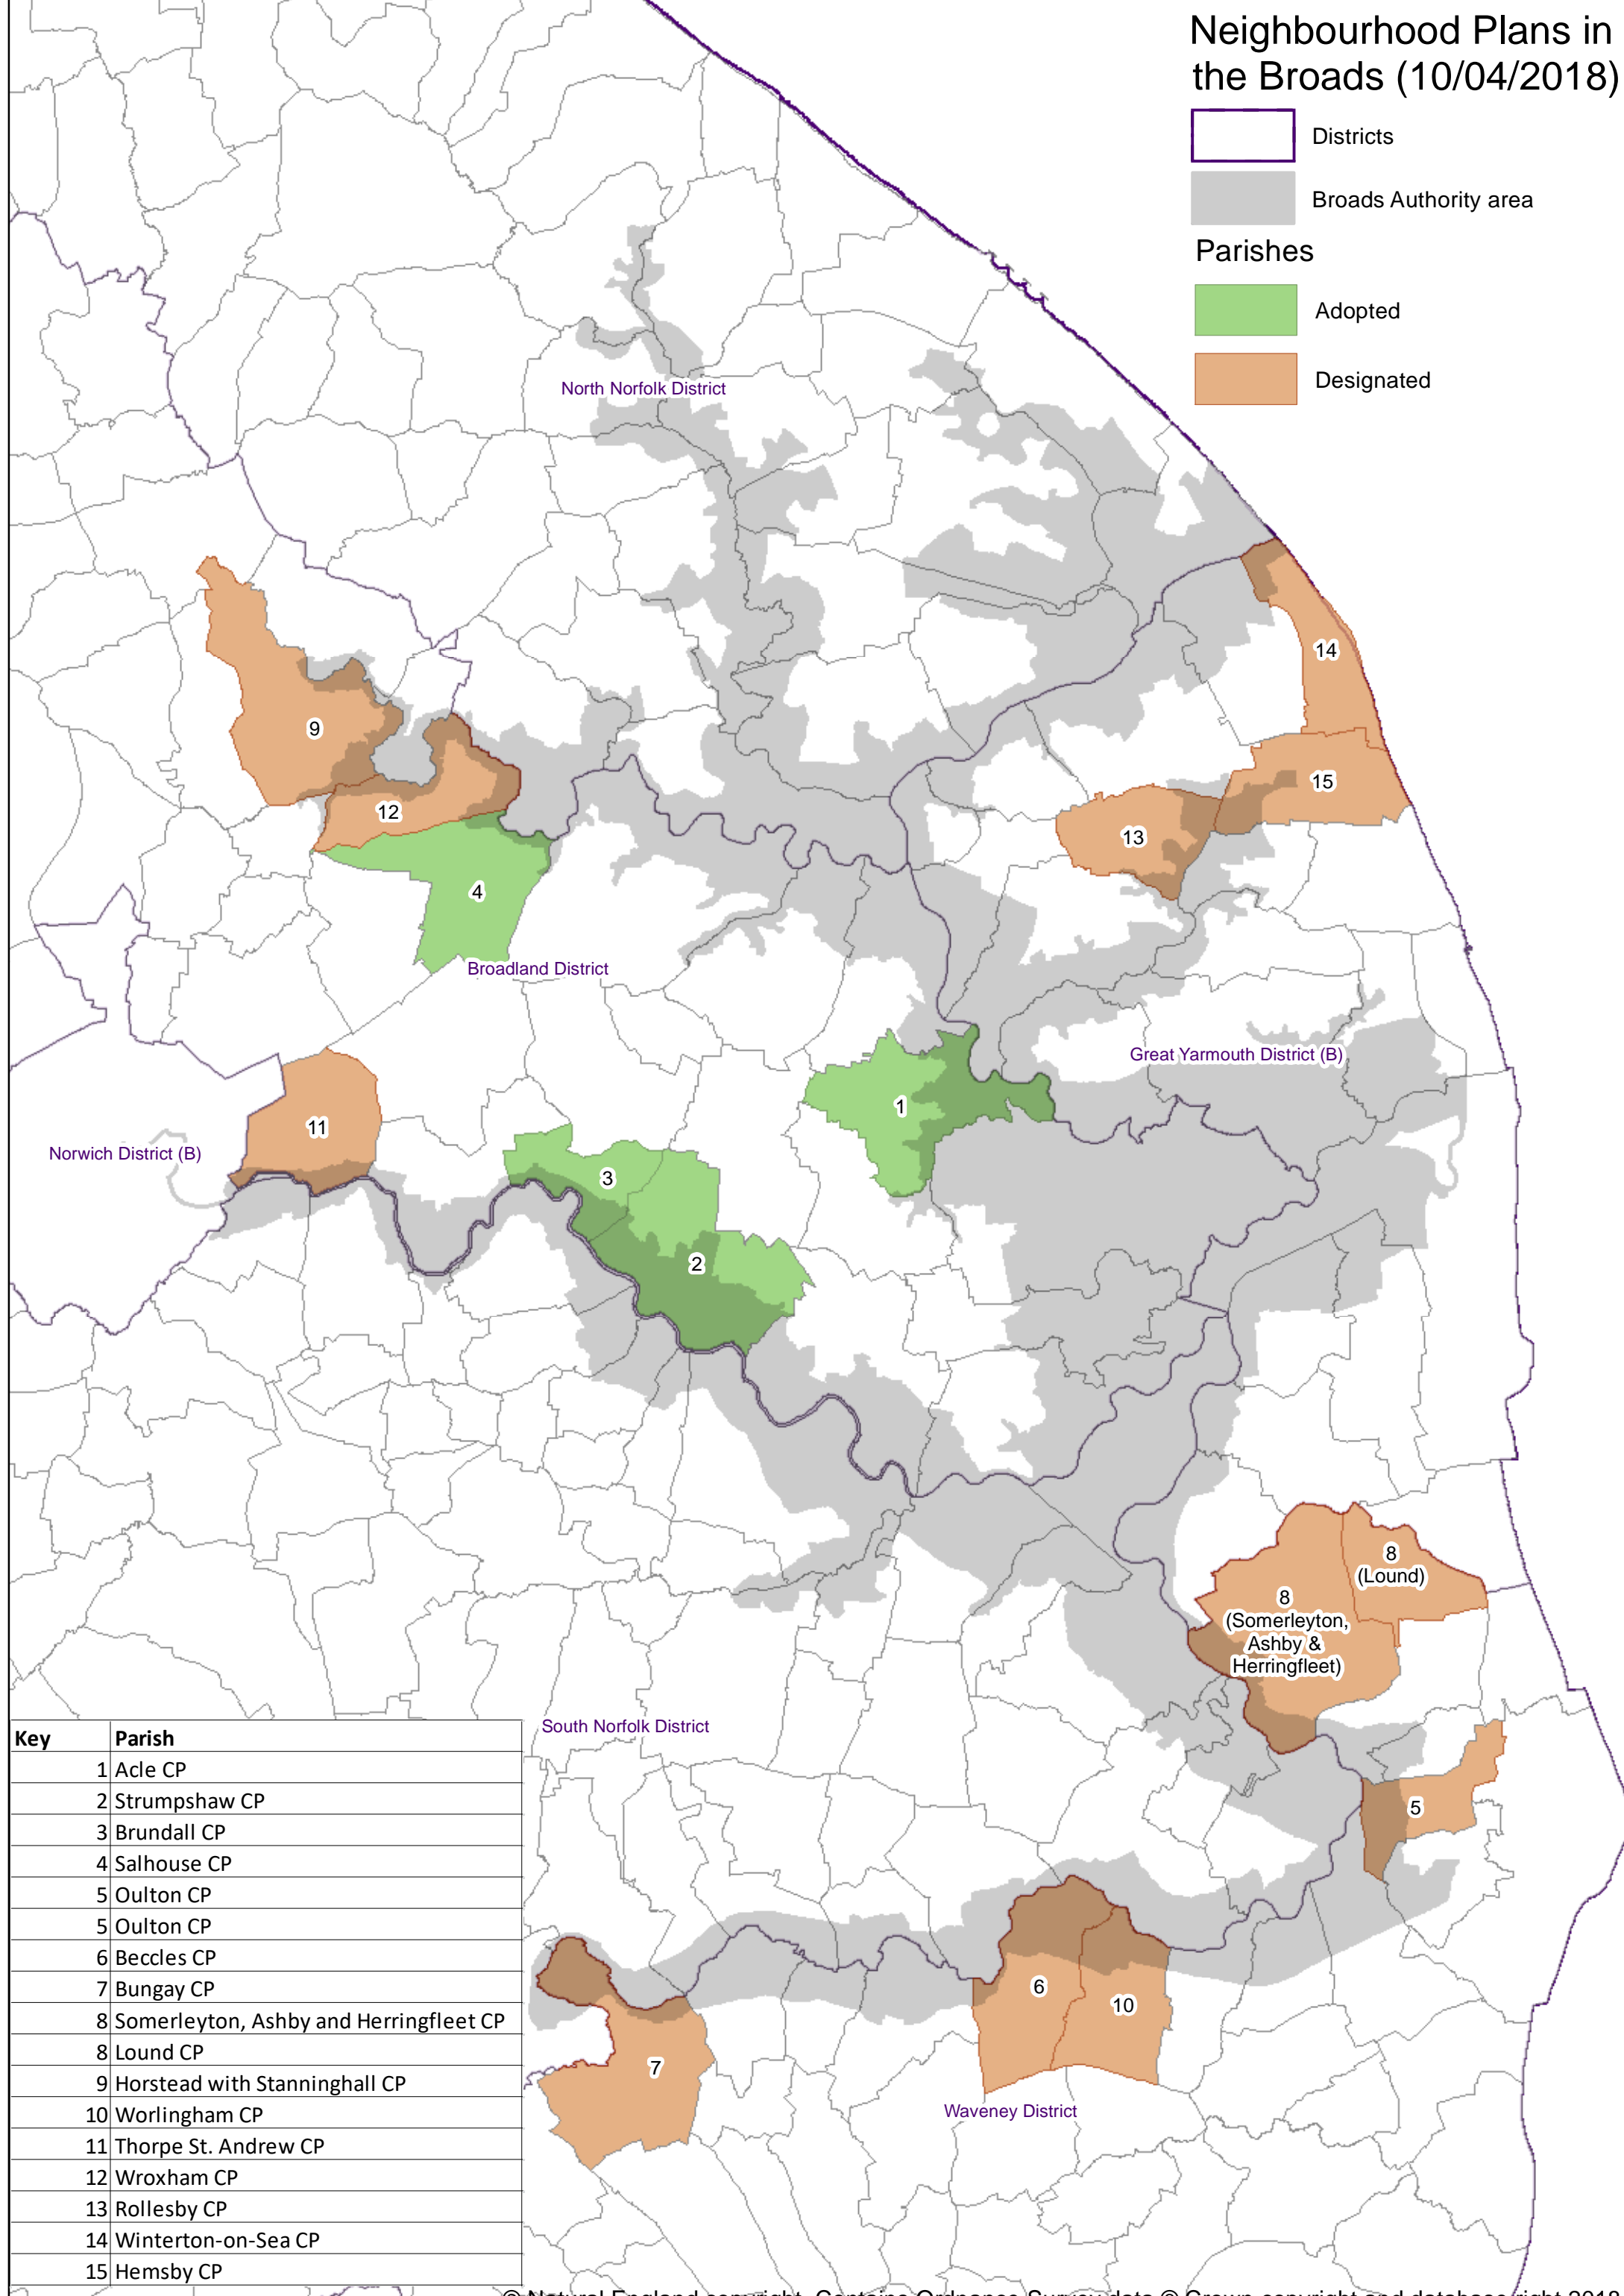

# Neighbourhood Plans in the Broads (10/04/2018)

Key	Parish
1	Acle CP
2	Strumpshaw CP
3	Brundall CP
4	Salhouse CP
5	Oulton CP
5	Oulton CP
6	Beccles CP
7	Bungay CP
8	Somerleyton, Ashby and Herringfleet CP
8	Lound CP
9	Horstead with Stanninghall CP
10	Worlingham CP
11	Thorpe St. Andrew CP
12	Wroxham CP
13	Rollesby CP
14	Winterton-on-Sea CP
15	Hemsby CP