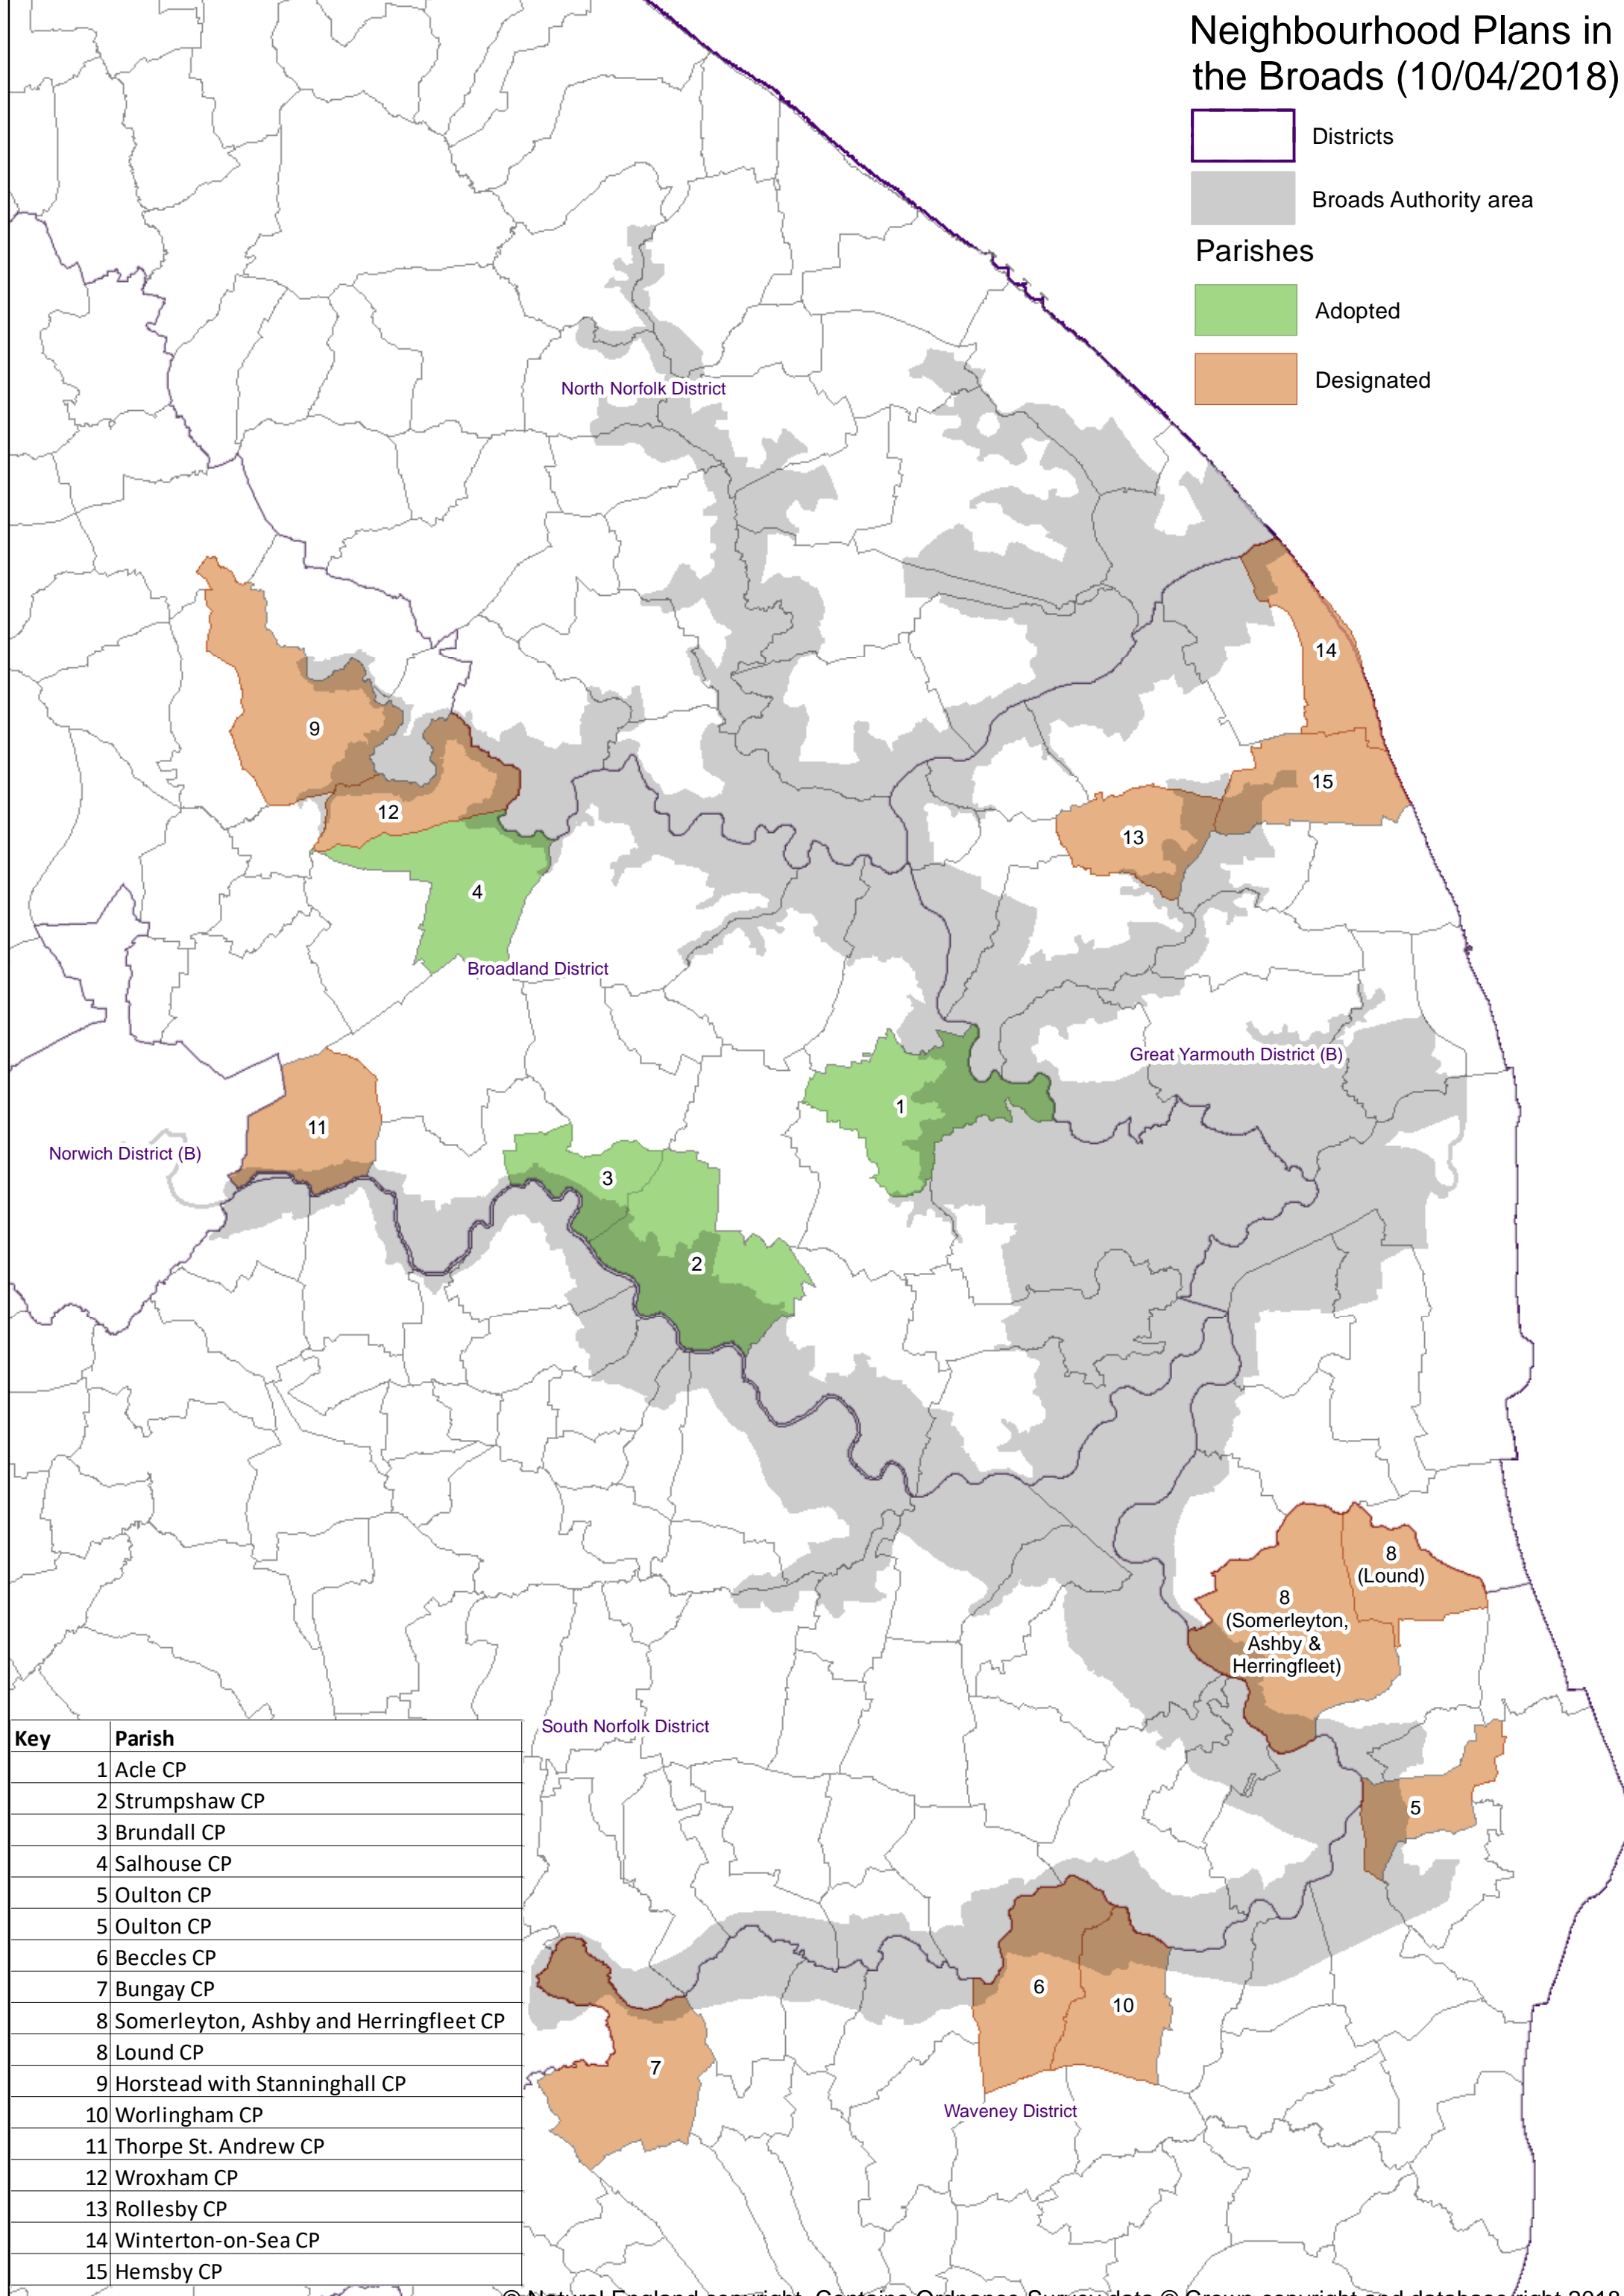

Neighbourhood Plans in the Broads (10/04/2018)

Key	Parish
1	Acle CP
2	Strumpshaw CP
3	Brundall CP
4	Salhouse CP
5	Oulton CP
5	Oulton CP
6	Beccles CP
7	Bungay CP
8	Somerleyton, Ashby and Herringfleet CP
8	Lound CP
9	Horstead with Stanninghall CP
10	Worlingham CP
11	Thorpe St. Andrew CP
12	Wroxham CP
13	Rollesby CP
14	Winterton-on-Sea CP
15	Hemsby CP