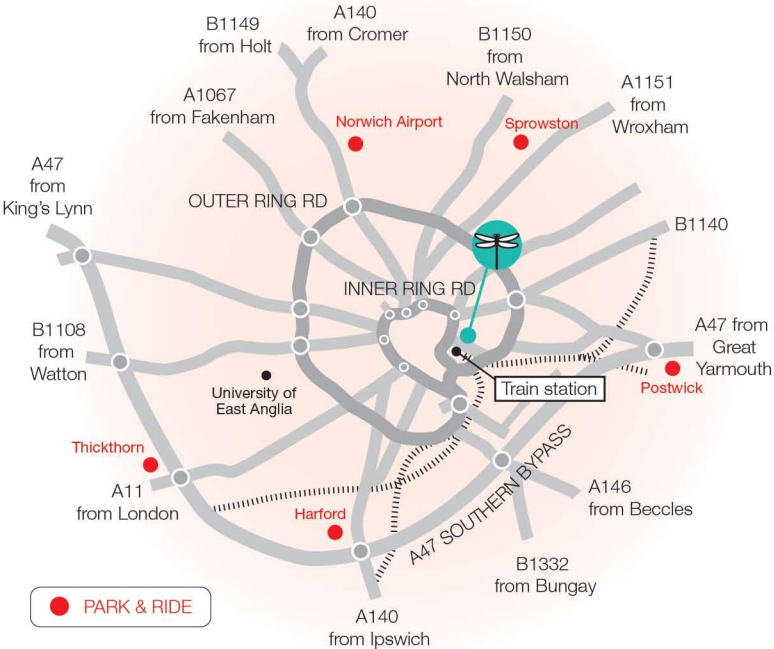

NORWICH

City centre buses
First buses 25 and 25A
St Stephen's Street and Castle Meadow to train station forecourt
Konect bus 8
Castle Meadow to Thorpe Road opposite train station

 **Broads Authority**
Yare House, Thorpe Road

P 30 minutes