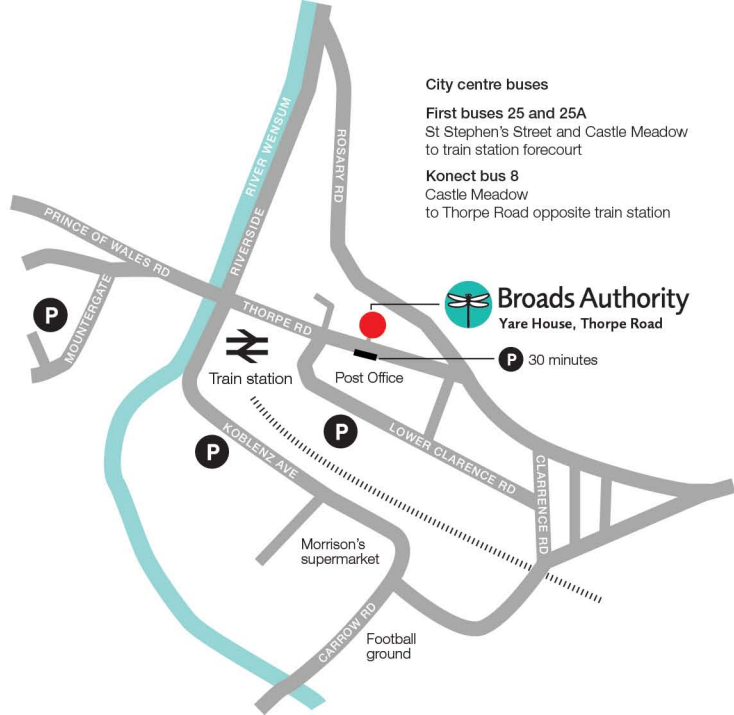

NORWICH

City centre buses
First buses 25 and 25A
St Stephen's Street and Castle Meadow to train station forecourt
Konect bus 8
Castle Meadow to Thorpe Road opposite train station

 **Broads Authority**
Yare House, Thorpe Road