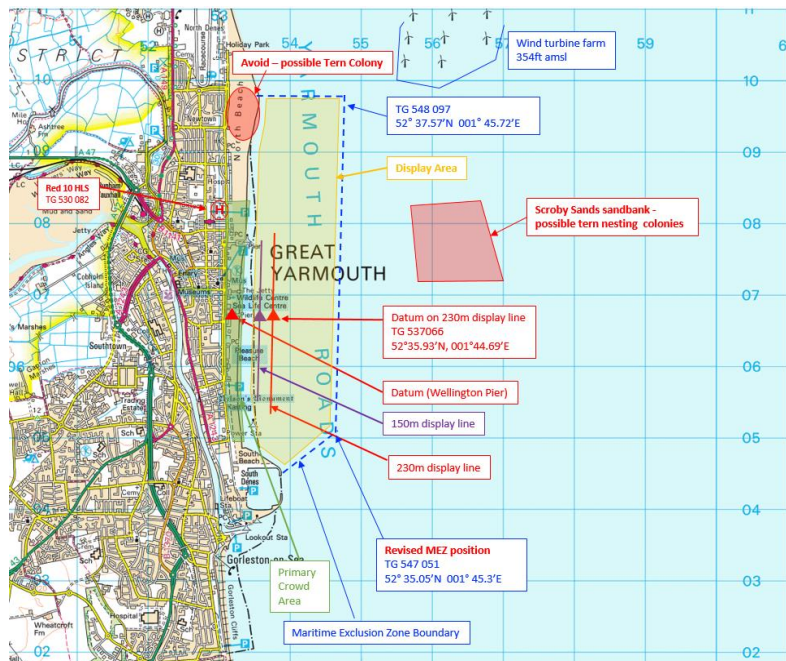

There will be a Maritime Safety Zone as outlined in the figure below. The zone will be demarcated by an area centred outwards from Wellington Pier, which runs parallel to the shoreline and bounded by seaward limits (Points A – D);

- (A) Position due West of the Yarmouth Outfall Buoy Position 52 °37.57'N
001 ° 45.72'E where it meets the shoreline.
- (B) Position 52 ° 37.57'N 001 ° 45.72'E (Yarmouth Outfall Buoy)
- (C) Position 52 ° 35.67'N 001 ° 45.4'E (Yellow SLB1250 buoy No. 1)
- (D) Position Outer Harbour North Breakwater Signal Mast.

**Great Yarmouth Port Company
Limited**

Vanguard House
South Beach Parade
NR30 3GY

T : +44 (0)1493 335500
F : +44 (0)1493 857120
E : gyinfo@peelports.co.uk
W : www.peelports.co.uk

Figure 1: Outlined Maritime Safety Zone

There will be intermediate marker buoys deployed, SLB1250 (FI Y 3s) and SLB 700 (FI Y 2s), to outline the restricted area. The initial deployment of the buoys will occur during the week commencing the 11th June and they will be recovered the weekend of the show. The area will restrict movement of all vessels and personal watercraft except craft participating in an Air Show programmed display during the weekend. There will be emergency and official Air Show watercraft patrolling the restricted area to ensure compliance.