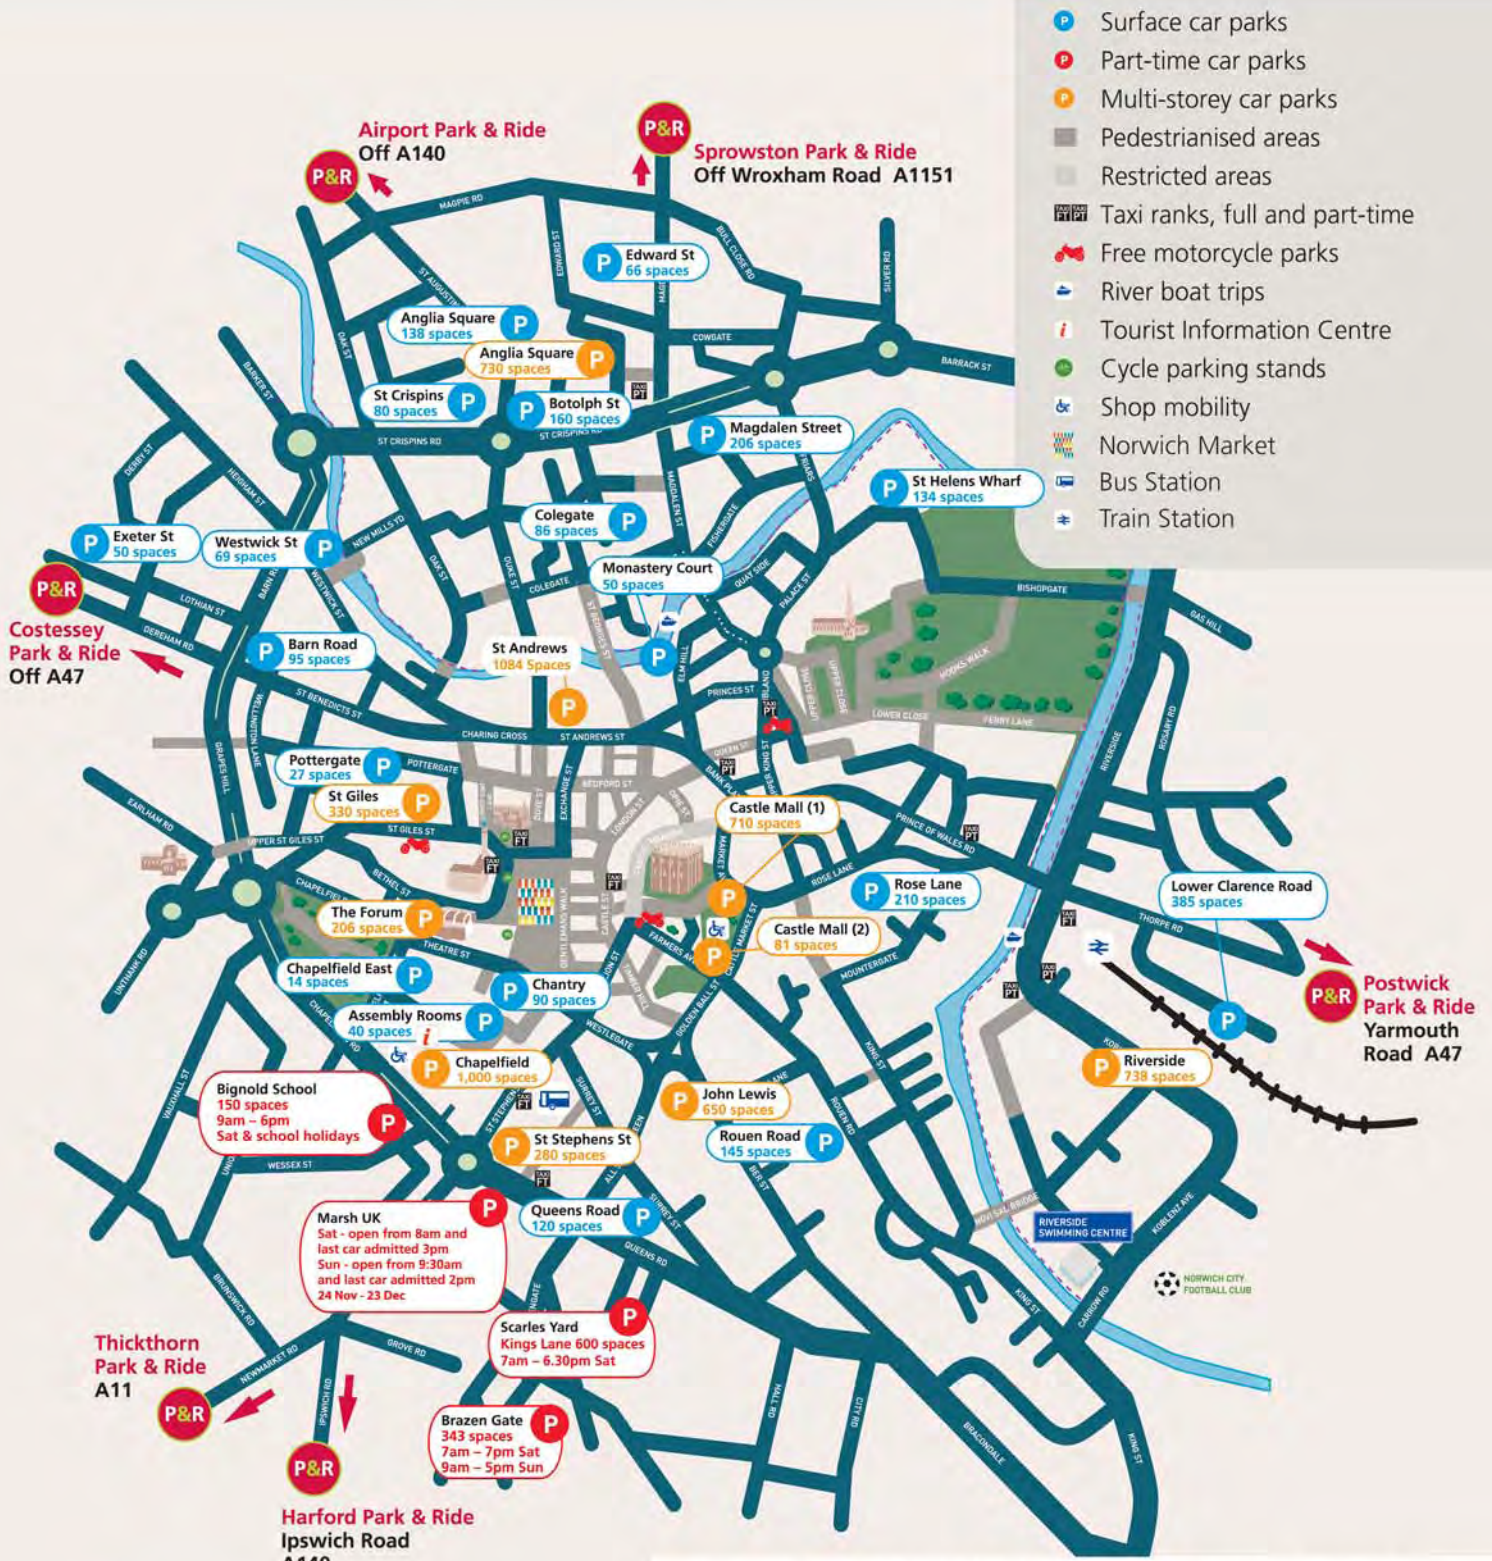

Norwich Travel Planner

© Crown Copyright
Norwich City Council Licence No. LA 10009747

If you require this leaflet in another format or language please contact Norwich City Council, City Hall, Norwich NR2 1NH.
t: 0844 980 3333 e: info@norwich.gov.uk

For more information on Park & Ride services please phone Norfolk County Council on 0844 800 8003

NORWICH
City Council