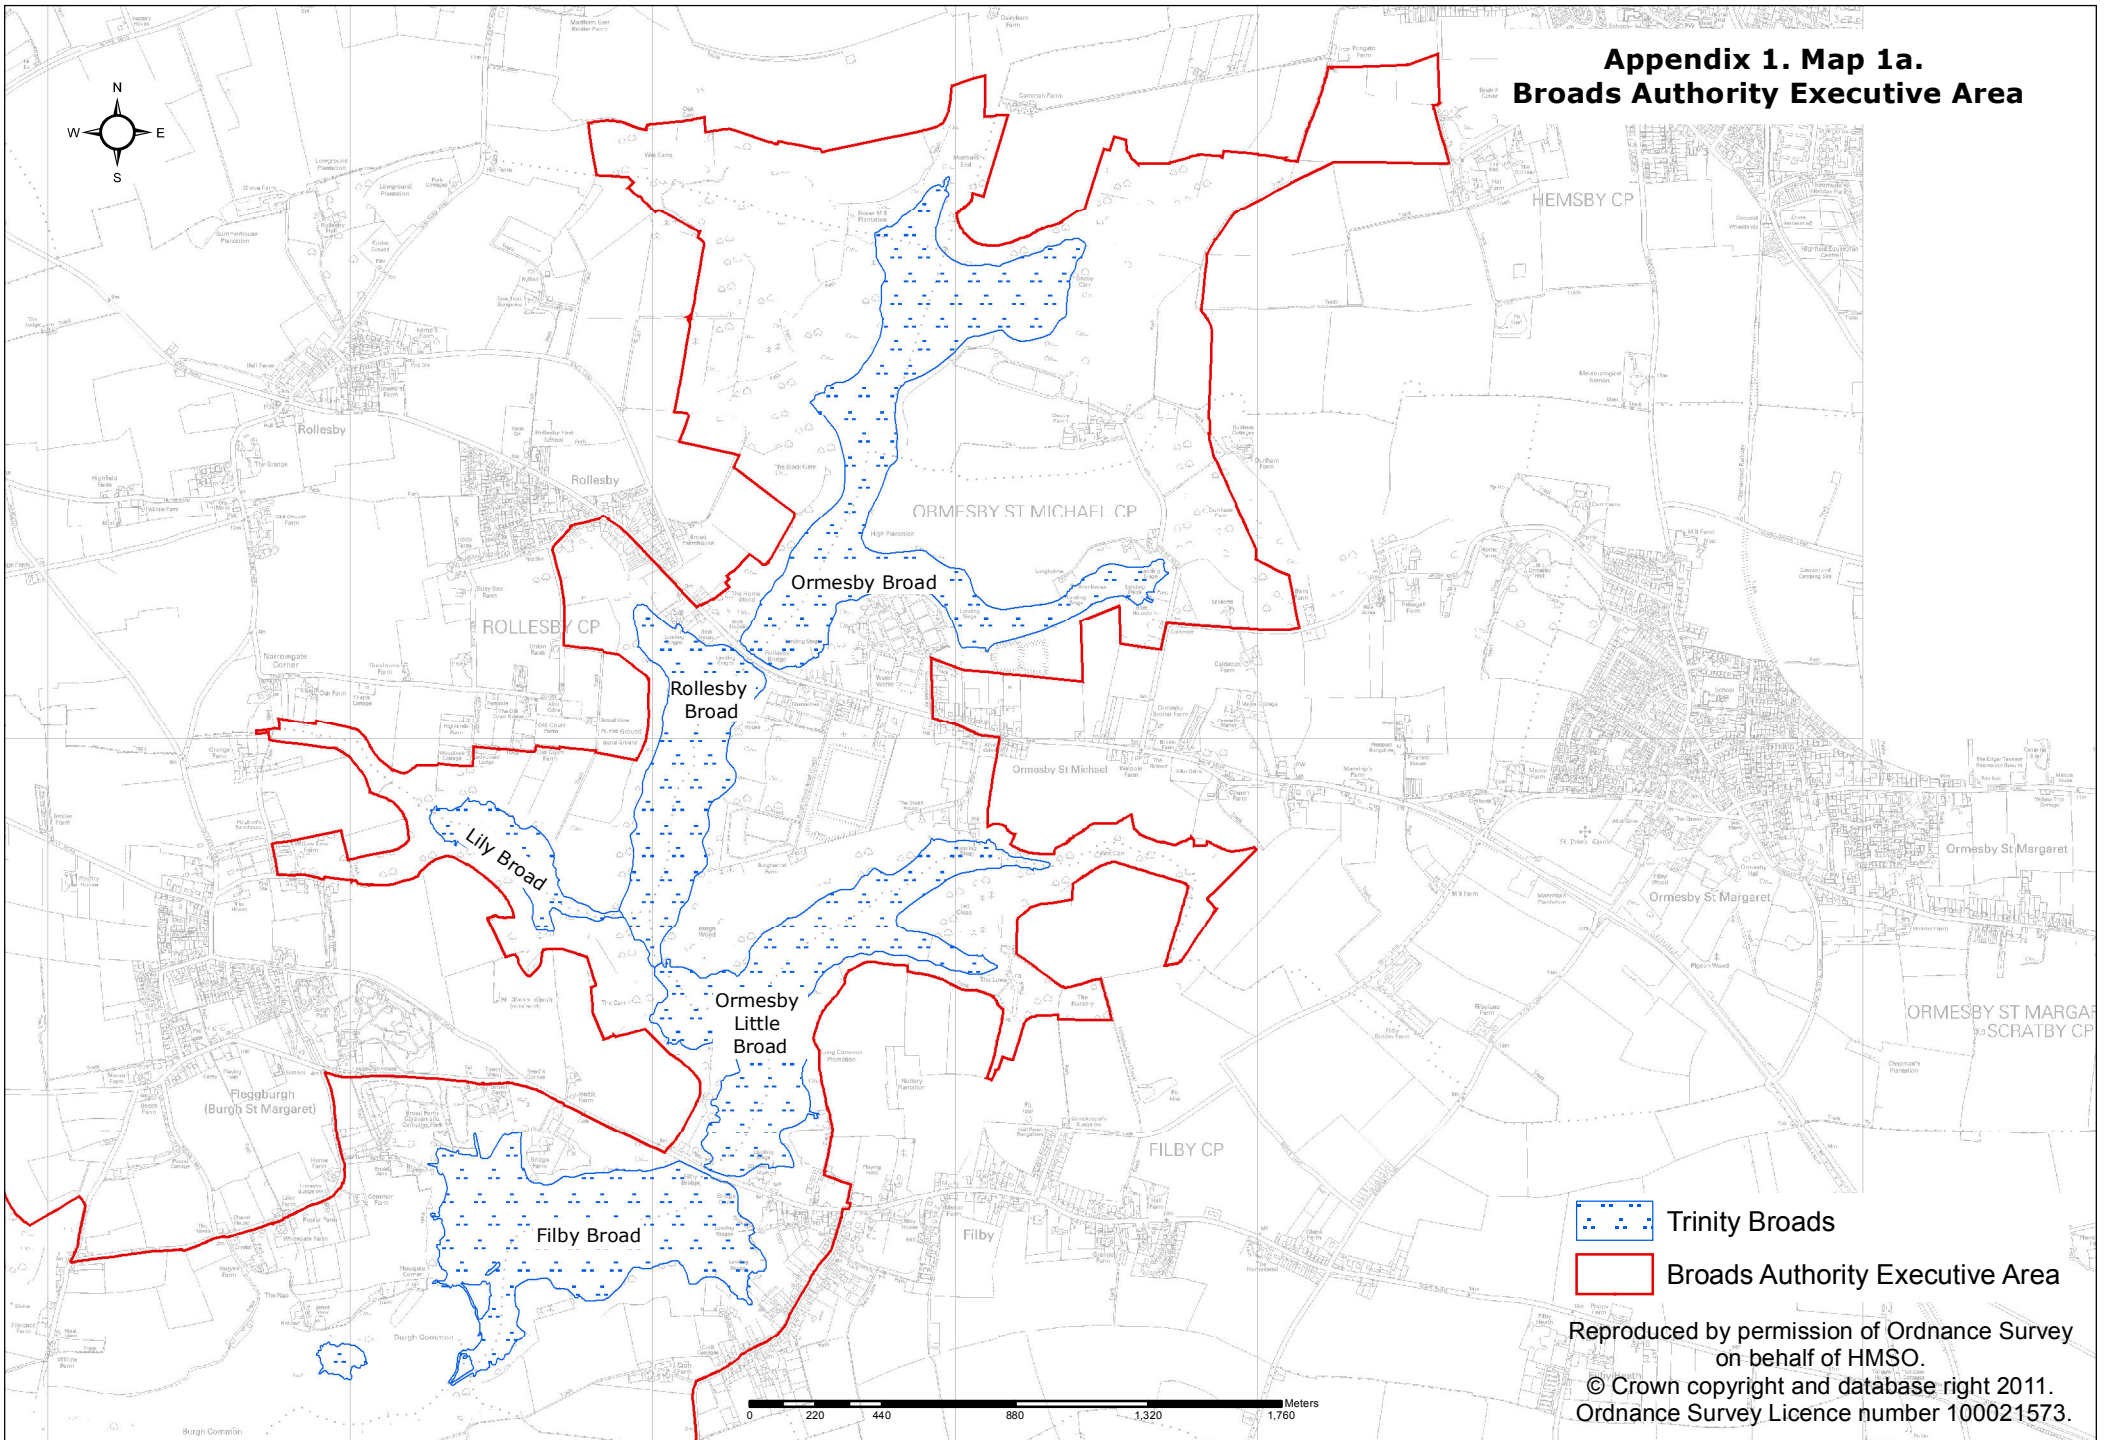

# Appendix 1. Map 1a. Broads Authority Executive Area

-  Trinity Broads
-  Broads Authority Executive Area

Reproduced by permission of Ordnance Survey on behalf of HMSO.  
© Crown copyright and database right 2011.  
Ordnance Survey Licence number 100021573.