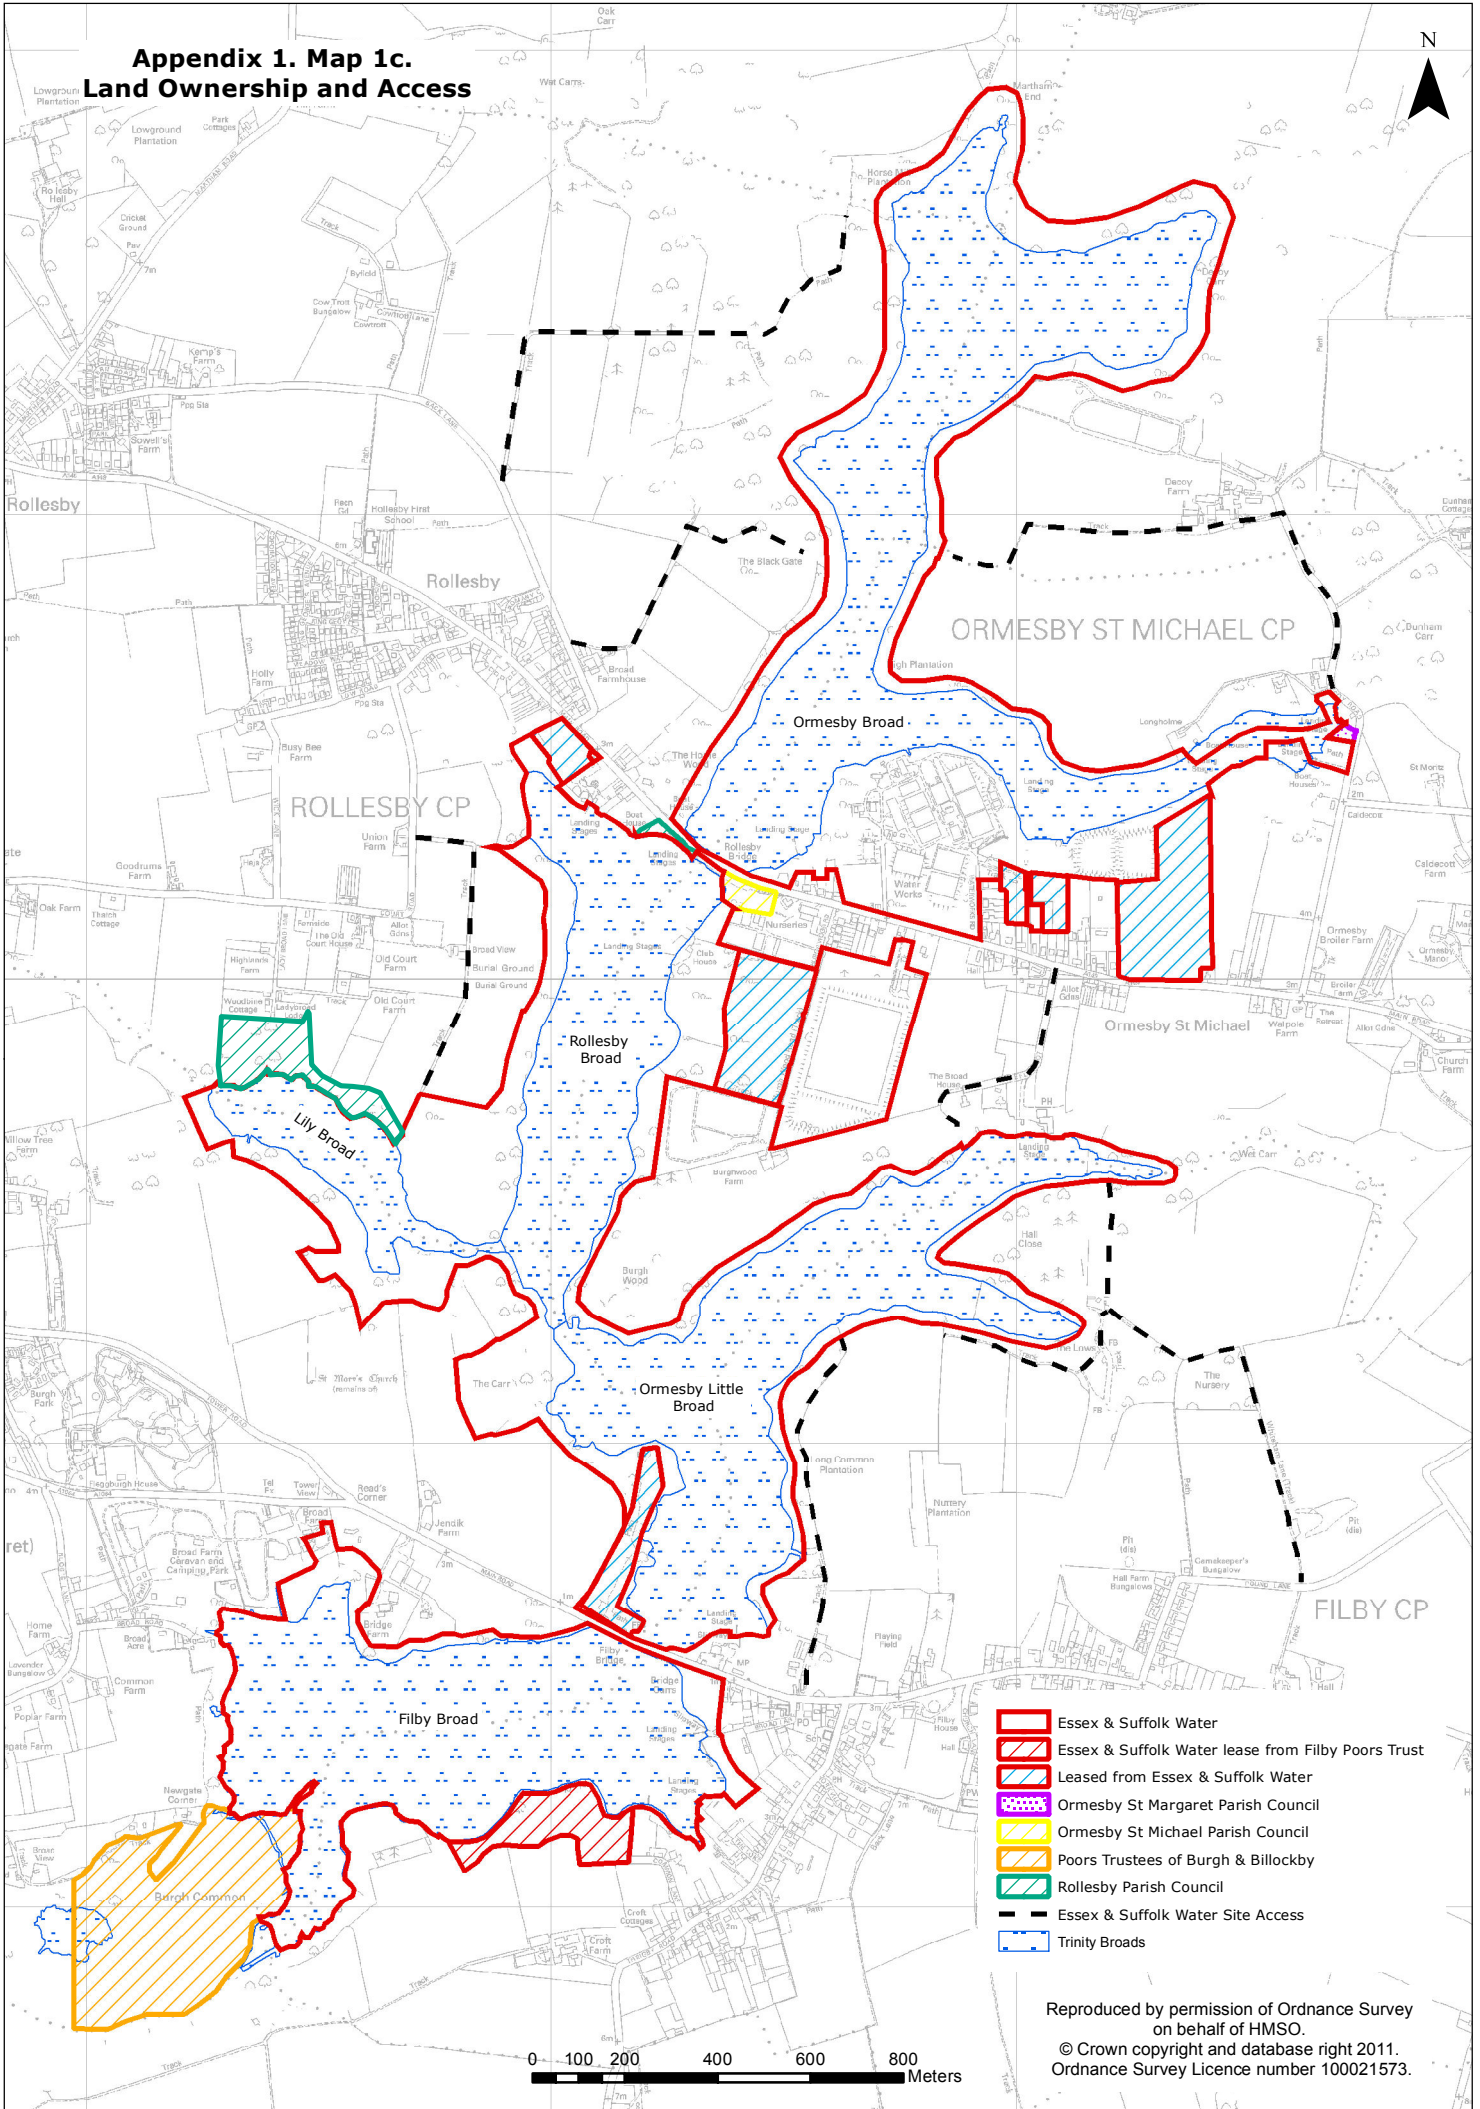

Appendix 1. Map 1c.
Land Ownership and Access

- Essex & Suffolk Water
- Essex & Suffolk Water lease from Filby Poors Trust
- Leased from Essex & Suffolk Water
- Ormesby St Margaret Parish Council
- Ormesby St Michael Parish Council
- Poors Trustees of Burgh & Billockby
- Rollesby Parish Council
- Essex & Suffolk Water Site Access
- Trinity Broads

Reproduced by permission of Ordnance Survey
on behalf of HMSO.
© Crown copyright and database right 2011.
Ordnance Survey Licence number 100021573.