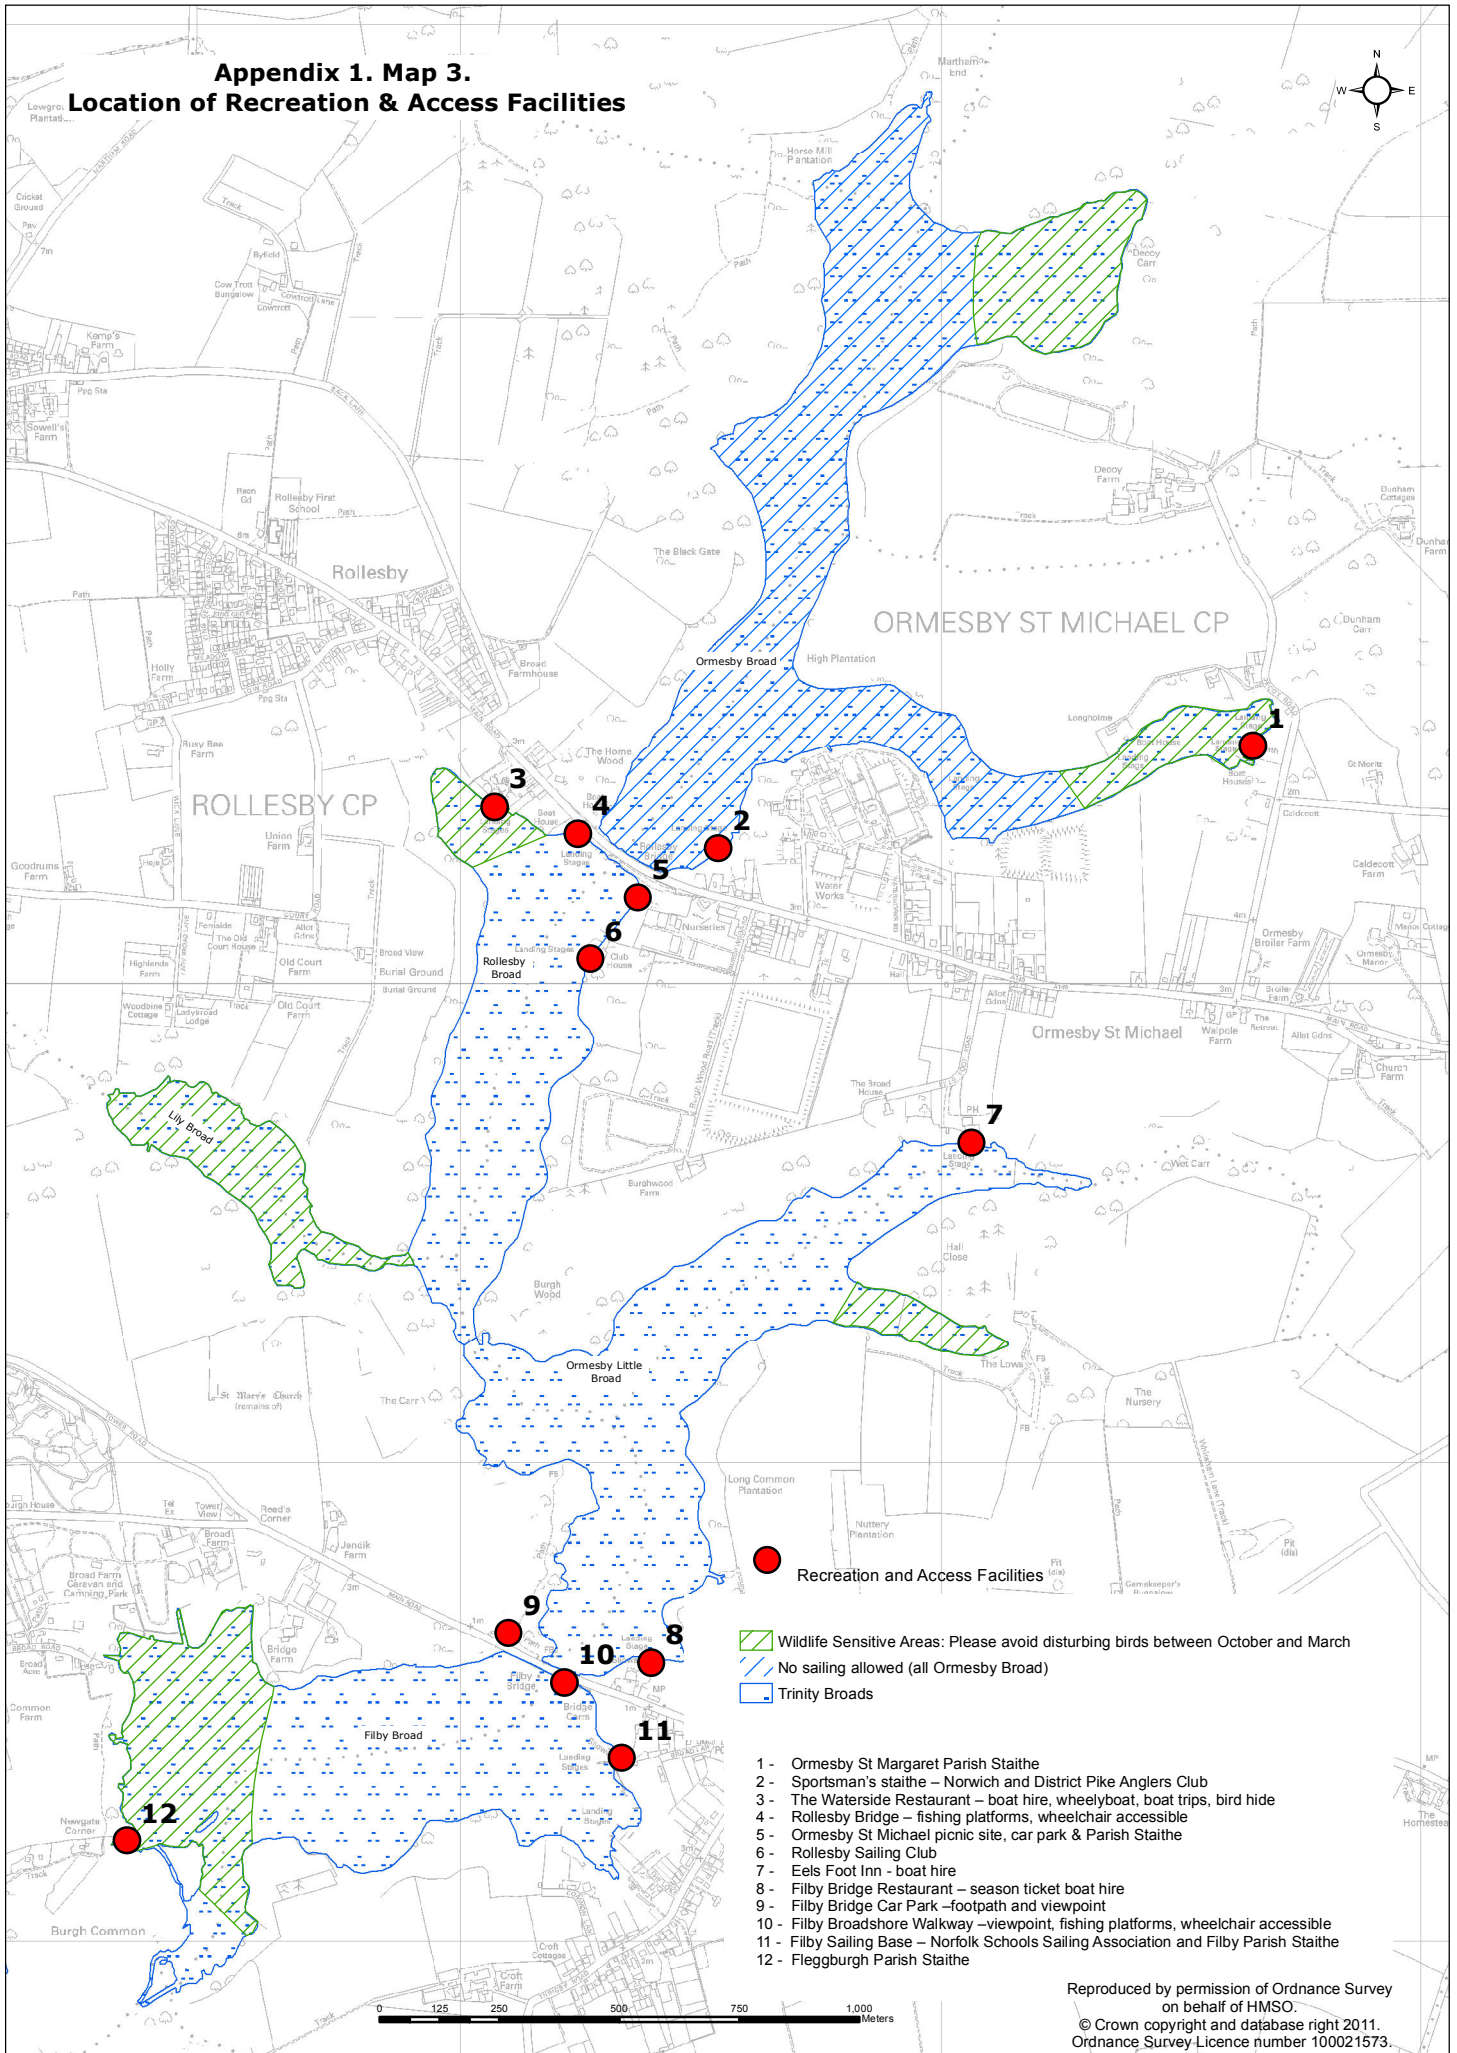

Appendix 1. Map 3. Location of Recreation & Access Facilities

- Recreation and Access Facilities
 - Wildlife Sensitive Areas: Please avoid disturbing birds between October and March
 - No sailing allowed (all Ormesby Broad)
 - Trinity Broads
- 1 - Ormesby St Margaret Parish Staithe
 - 2 - Sportsman's staithe – Norwich and District Pike Anglers Club
 - 3 - The Waterside Restaurant – boat hire, wheelyboat, boat trips, bird hide
 - 4 - Rollesby Bridge – fishing platforms, wheelchair accessible
 - 5 - Ormesby St Michael picnic site, car park & Parish Staithe
 - 6 - Rollesby Sailing Club
 - 7 - Eels Foot Inn - boat hire
 - 8 - Filby Bridge Restaurant – season ticket boat hire
 - 9 - Filby Bridge Car Park –footpath and viewpoint
 - 10 - Filby Broadshore Walkway –viewpoint, fishing platforms, wheelchair accessible
 - 11 - Filby Sailing Base – Norfolk Schools Sailing Association and Filby Parish Staithe
 - 12 - Fleggburgh Parish Staithe

Reproduced by permission of Ordnance Survey on behalf of HMSO.
© Crown copyright and database right 2011.
Ordnance Survey Licence number 100021573.