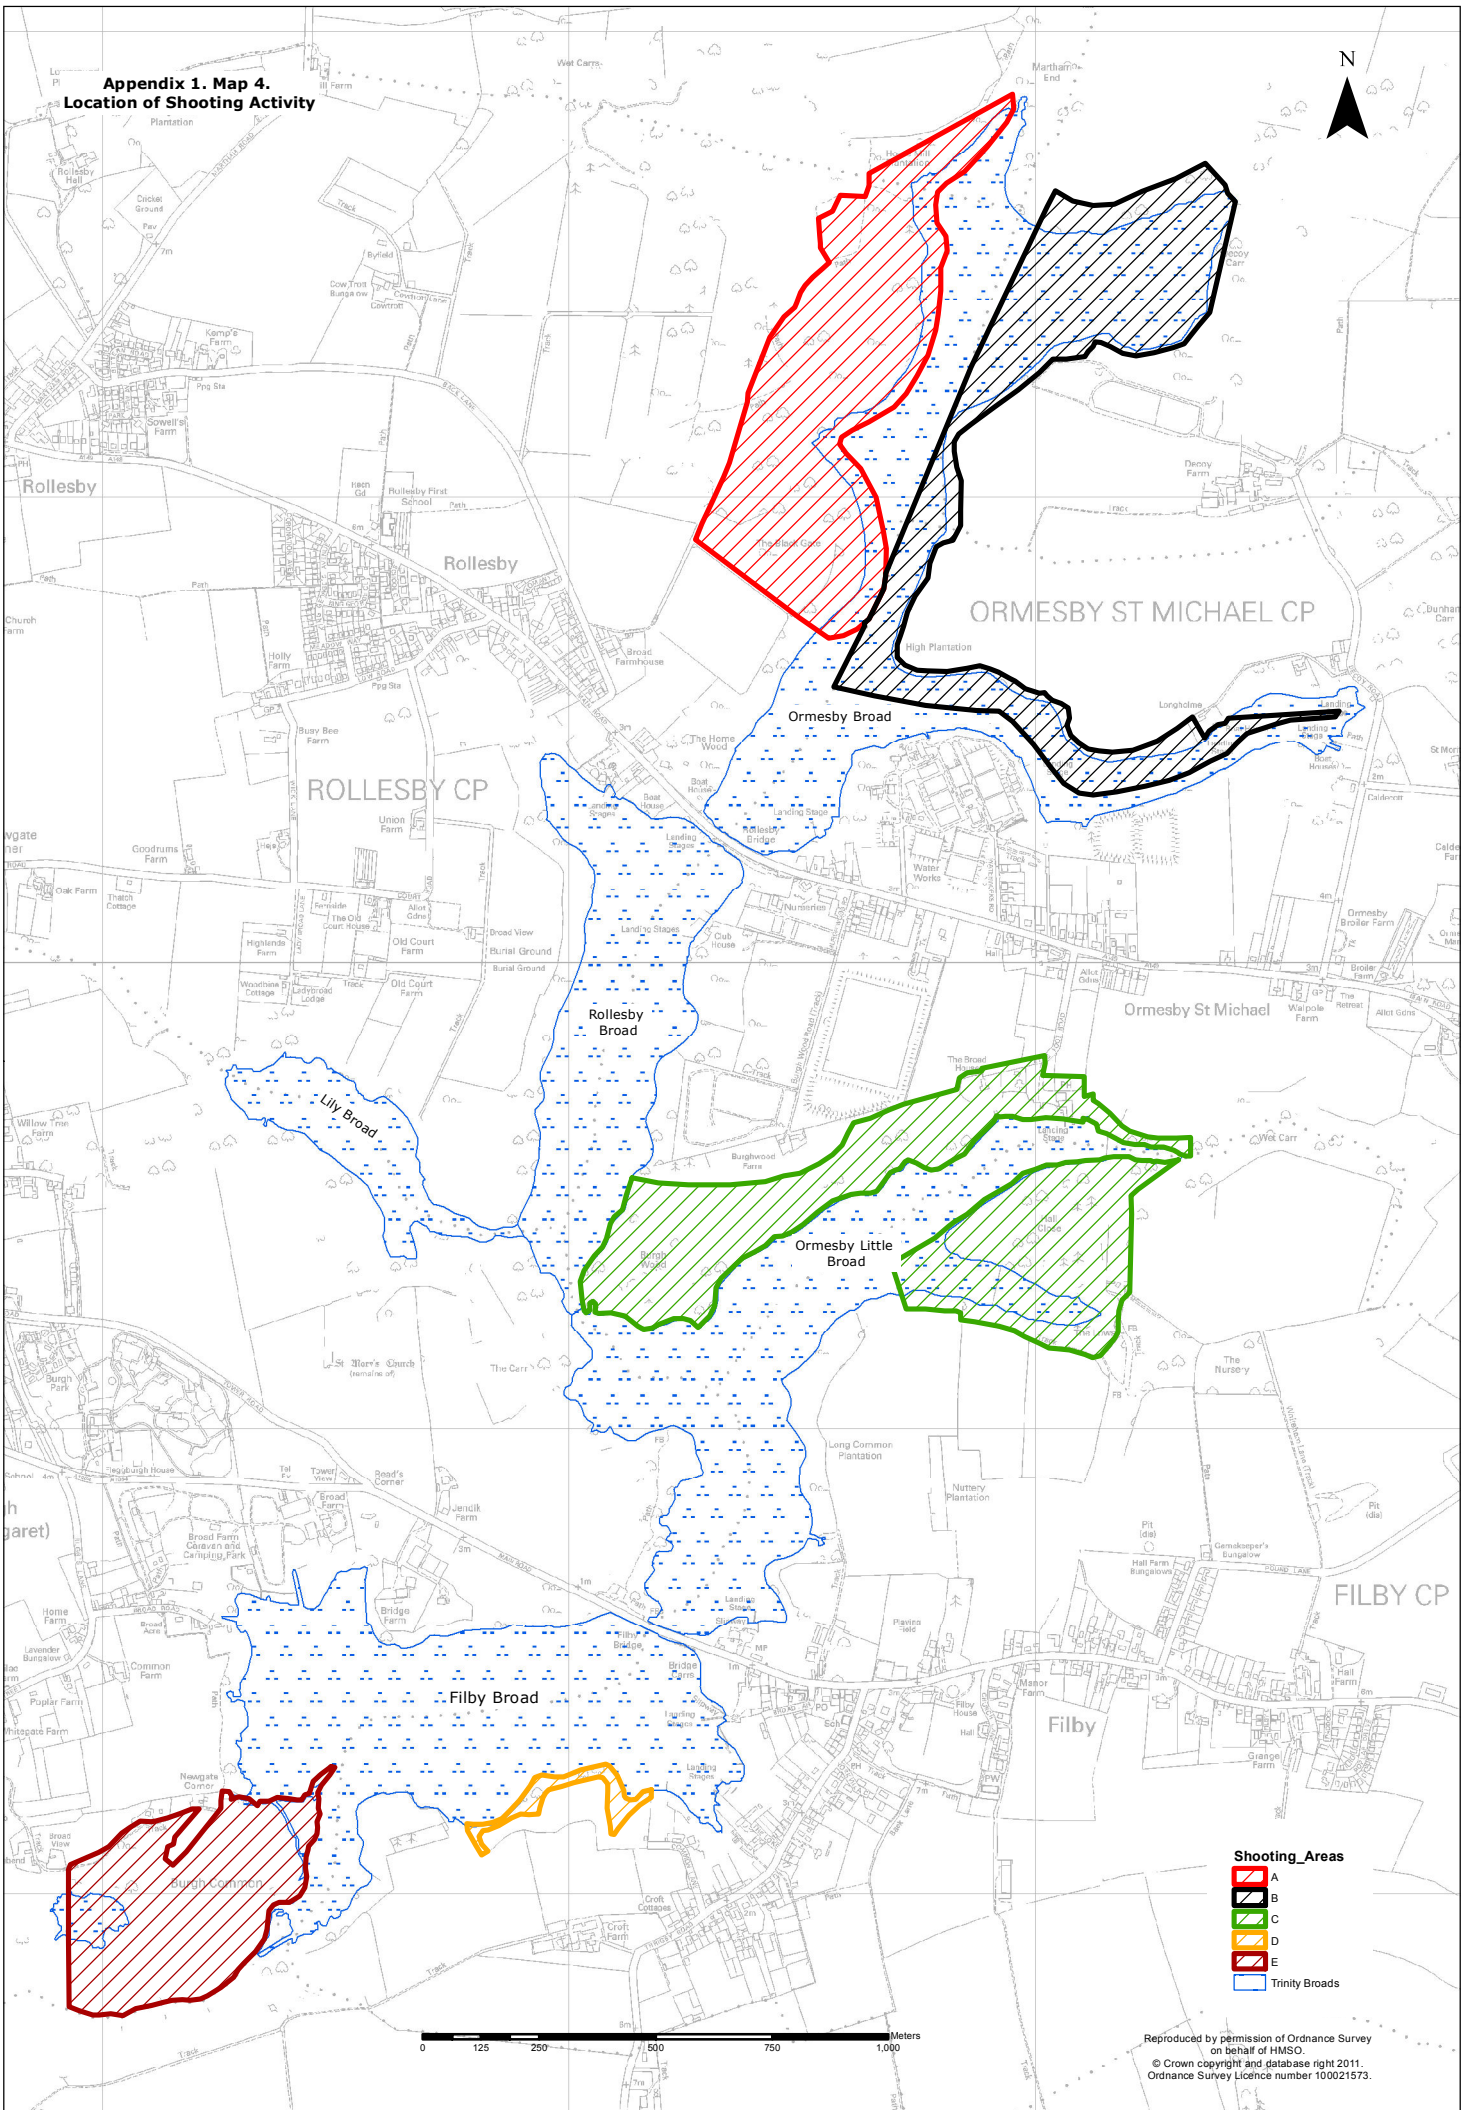

Appendix 1. Map 4.
Location of Shooting Activity

Shooting_Areas

- A
- B
- C
- D
- E
- Trinity Broads