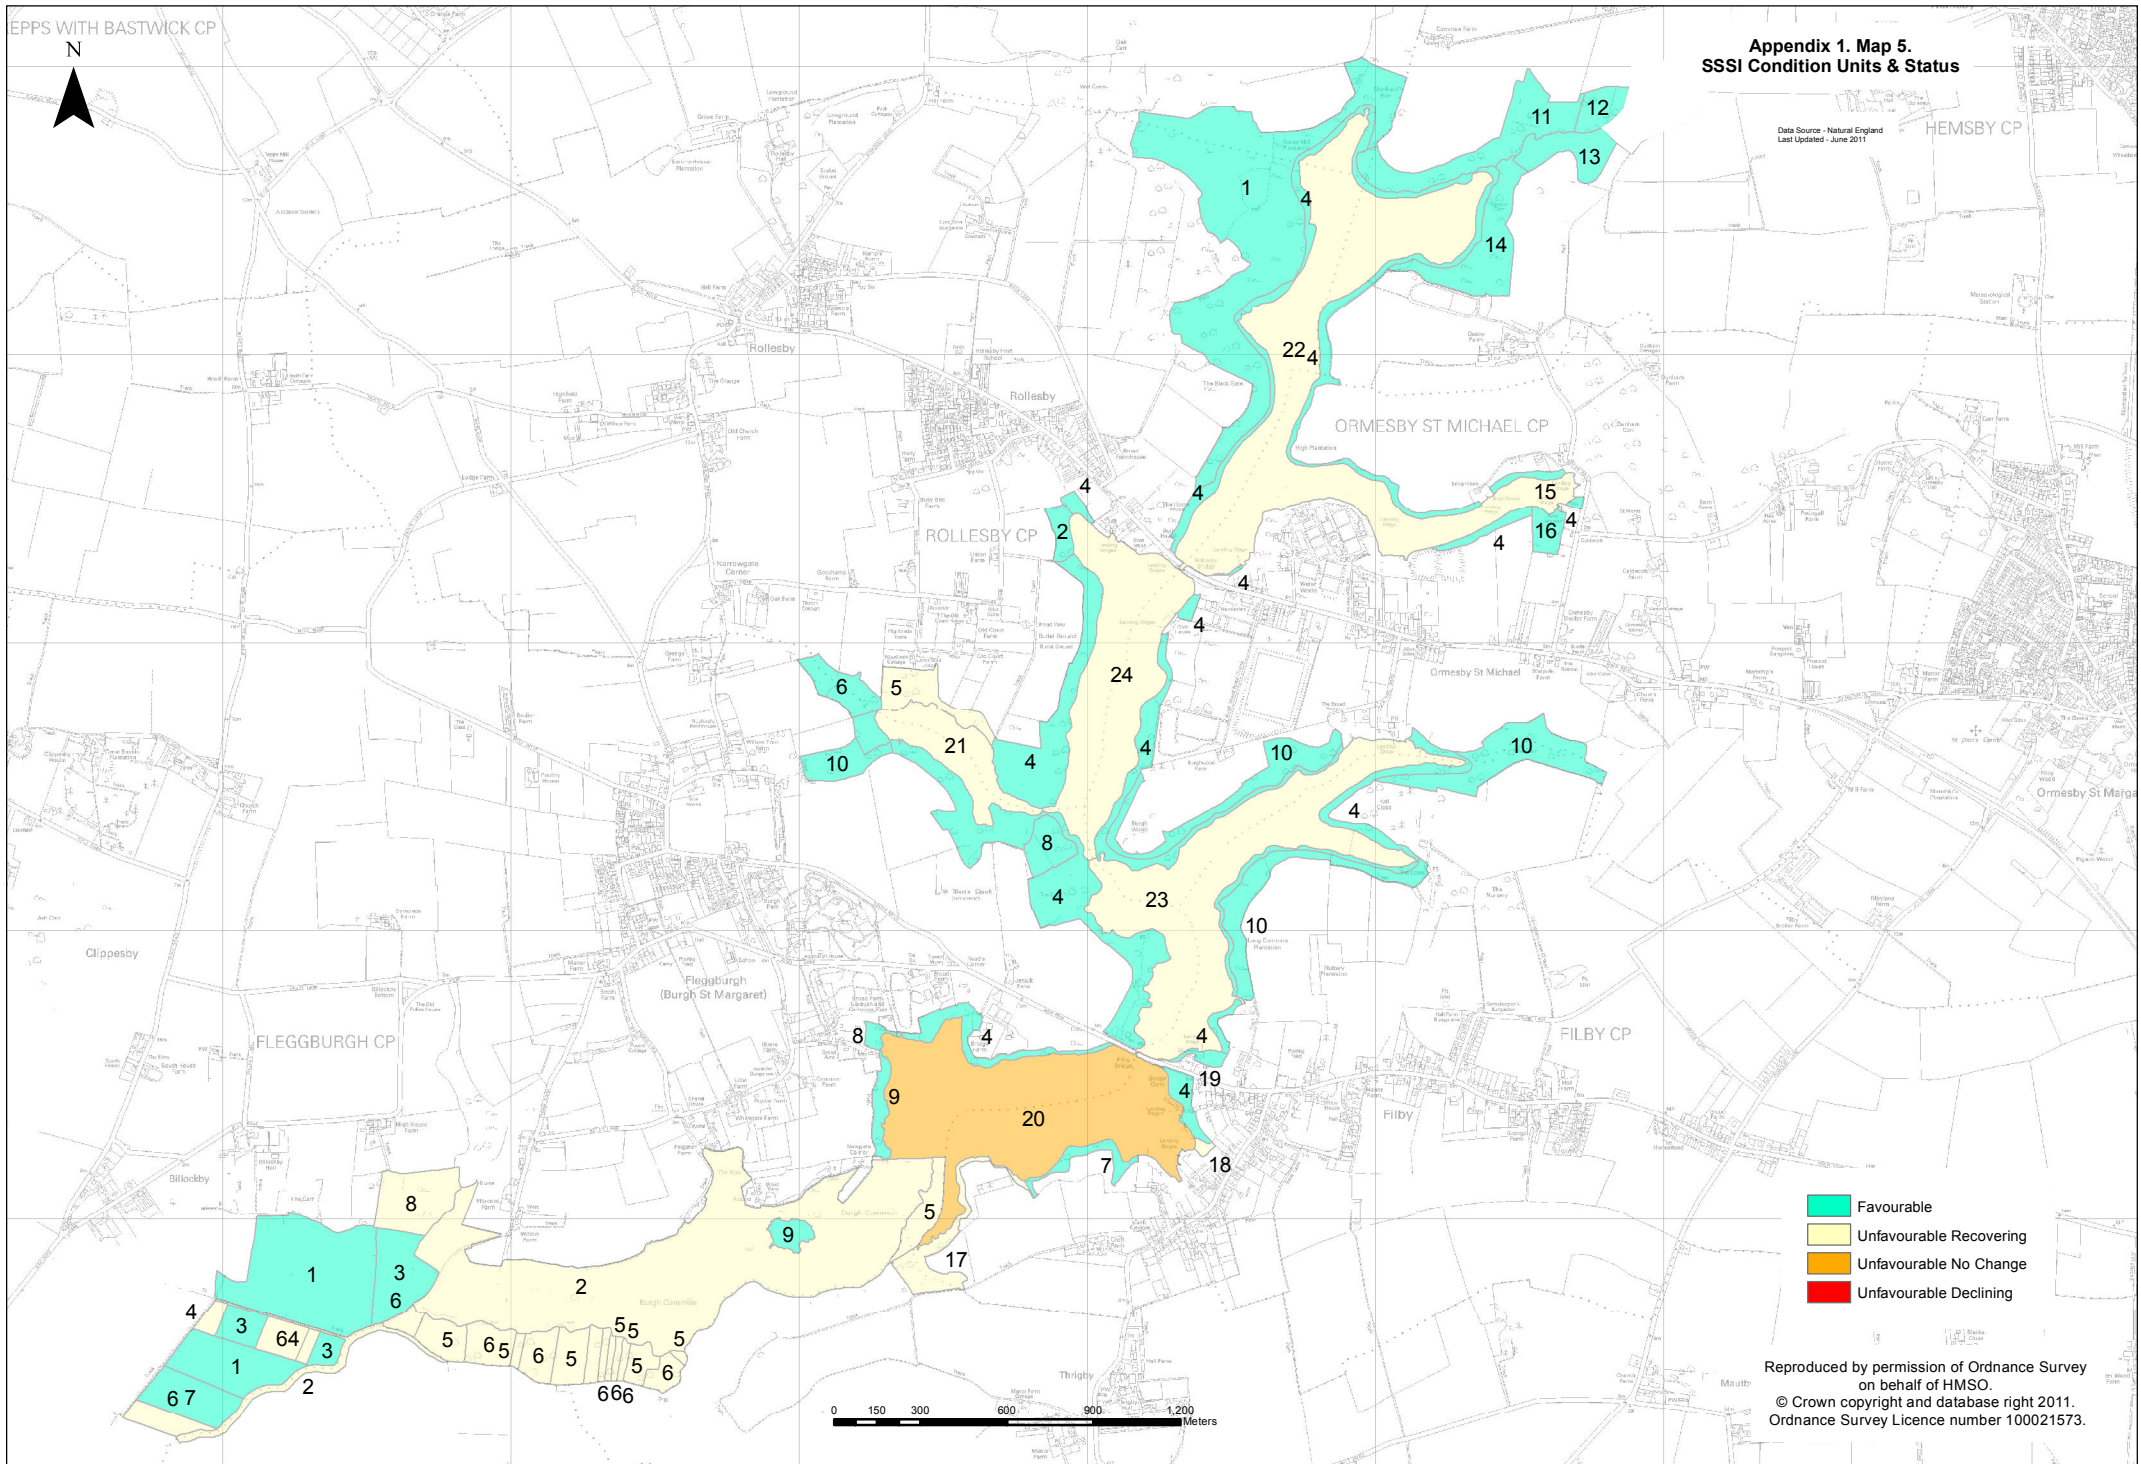

- Favourable
- Unfavourable Recovering
- Unfavourable No Change
- Unfavourable Declining

Reproduced by permission of Ordnance Survey
on behalf of HMSO.
© Crown copyright and database right 2011.
Ordnance Survey Licence number 100021573.