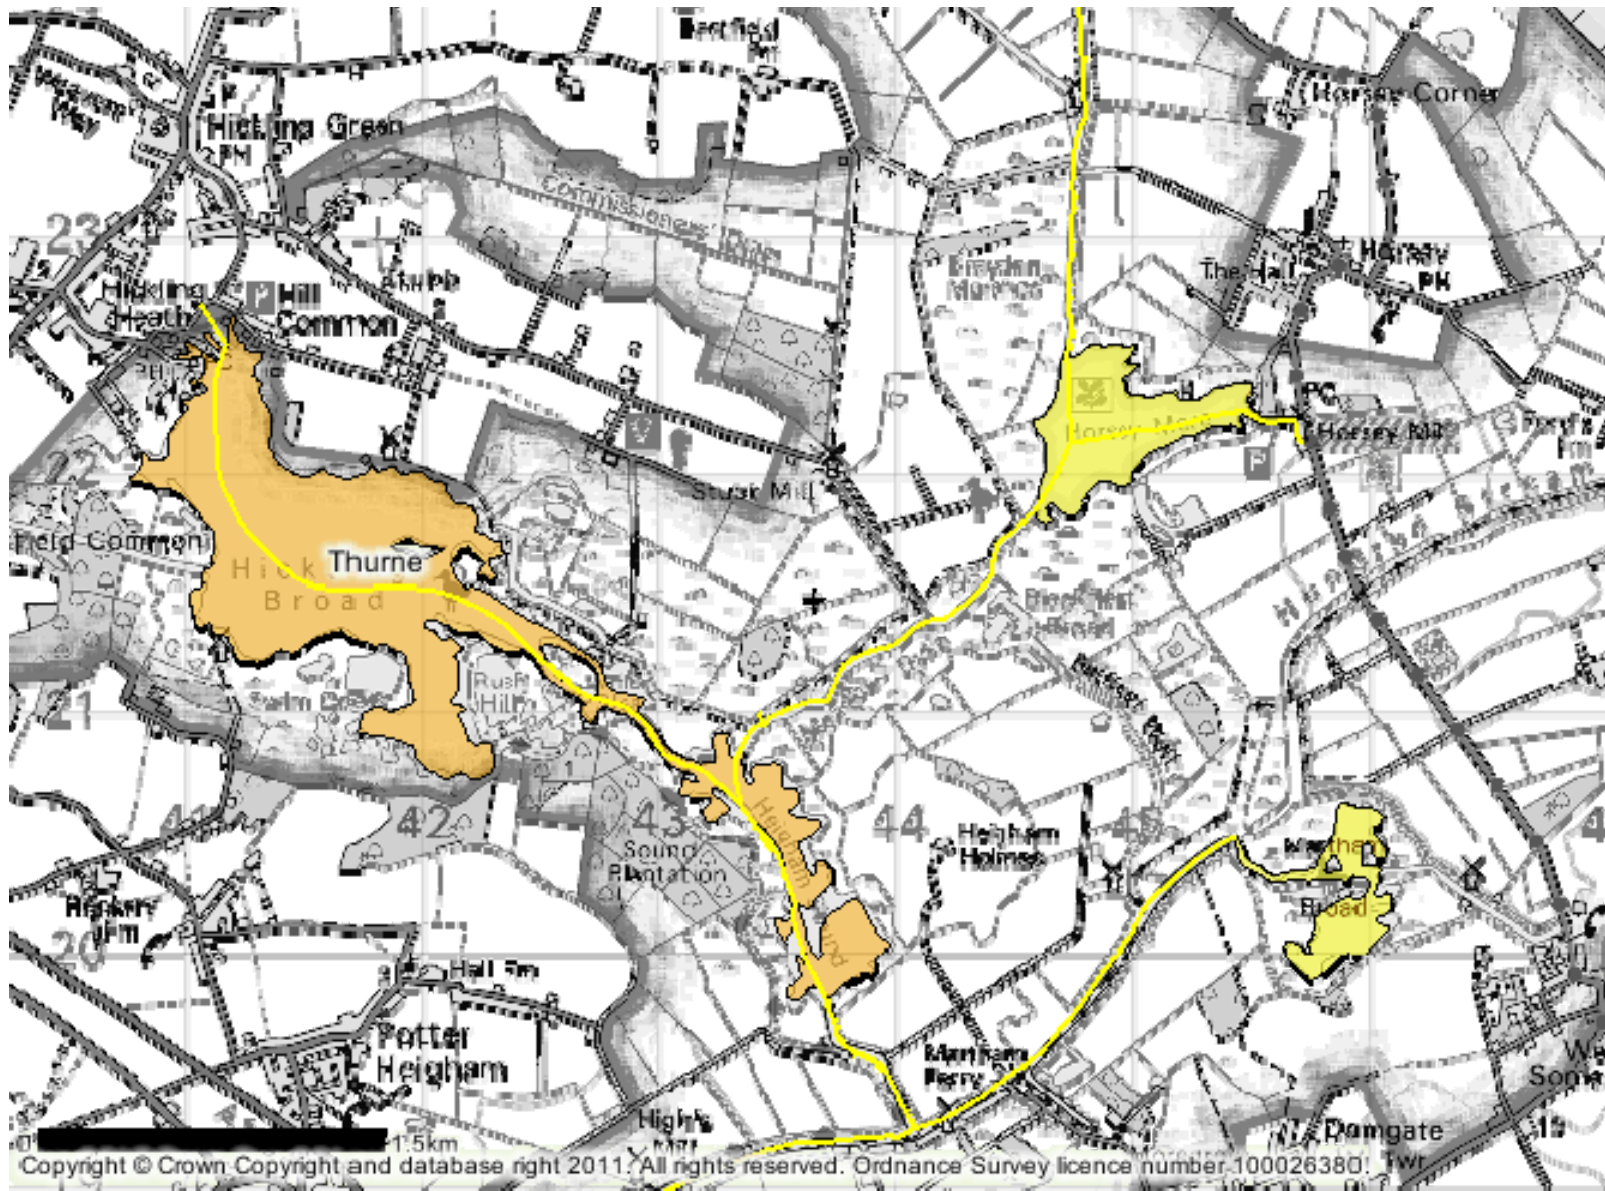

Environment
Agency

© Environment Agency

Potter Heigham Boatyard Fish Barrier

the rivers of Broadland

What's in your backyard?

This leaflet explains what the water quality is like in the rivers near your home and why we need your help to improve this quality.

What's in your backyard?

Reported Pollution Incidents

© Crown copyright and database
rights 2011 Ordnance Survey
100024198

Water Framework Directive classifications

Yellow = Moderate **Orange = Poor**

Updates to the group.