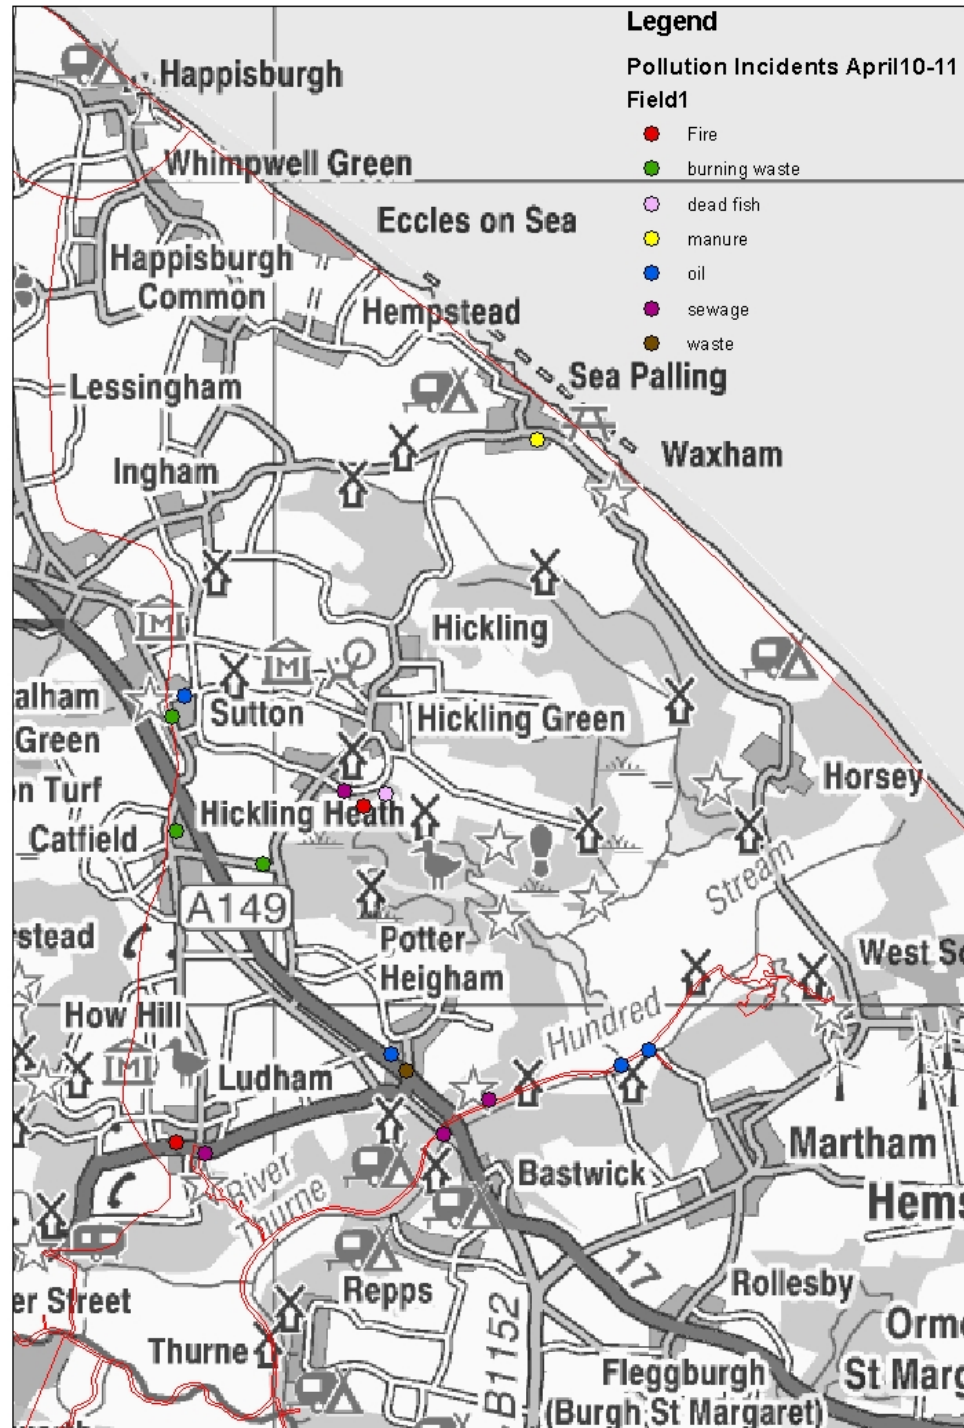

Environment
Agency

© Environment Agency

Potter Heigham Boatyard Fish Barrier

the rivers of Broadland

What's in your backyard?

This leaflet explains what the water quality is like in the rivers near your home and why we need your help to improve this quality.

What's in your backyard?

Reported Pollution Incidents

© Crown copyright and database
rights 2011 Ordnance Survey
100024198

Water Framework Directive classifications

Yellow = Moderate **Orange = Poor**

Updates to the group.