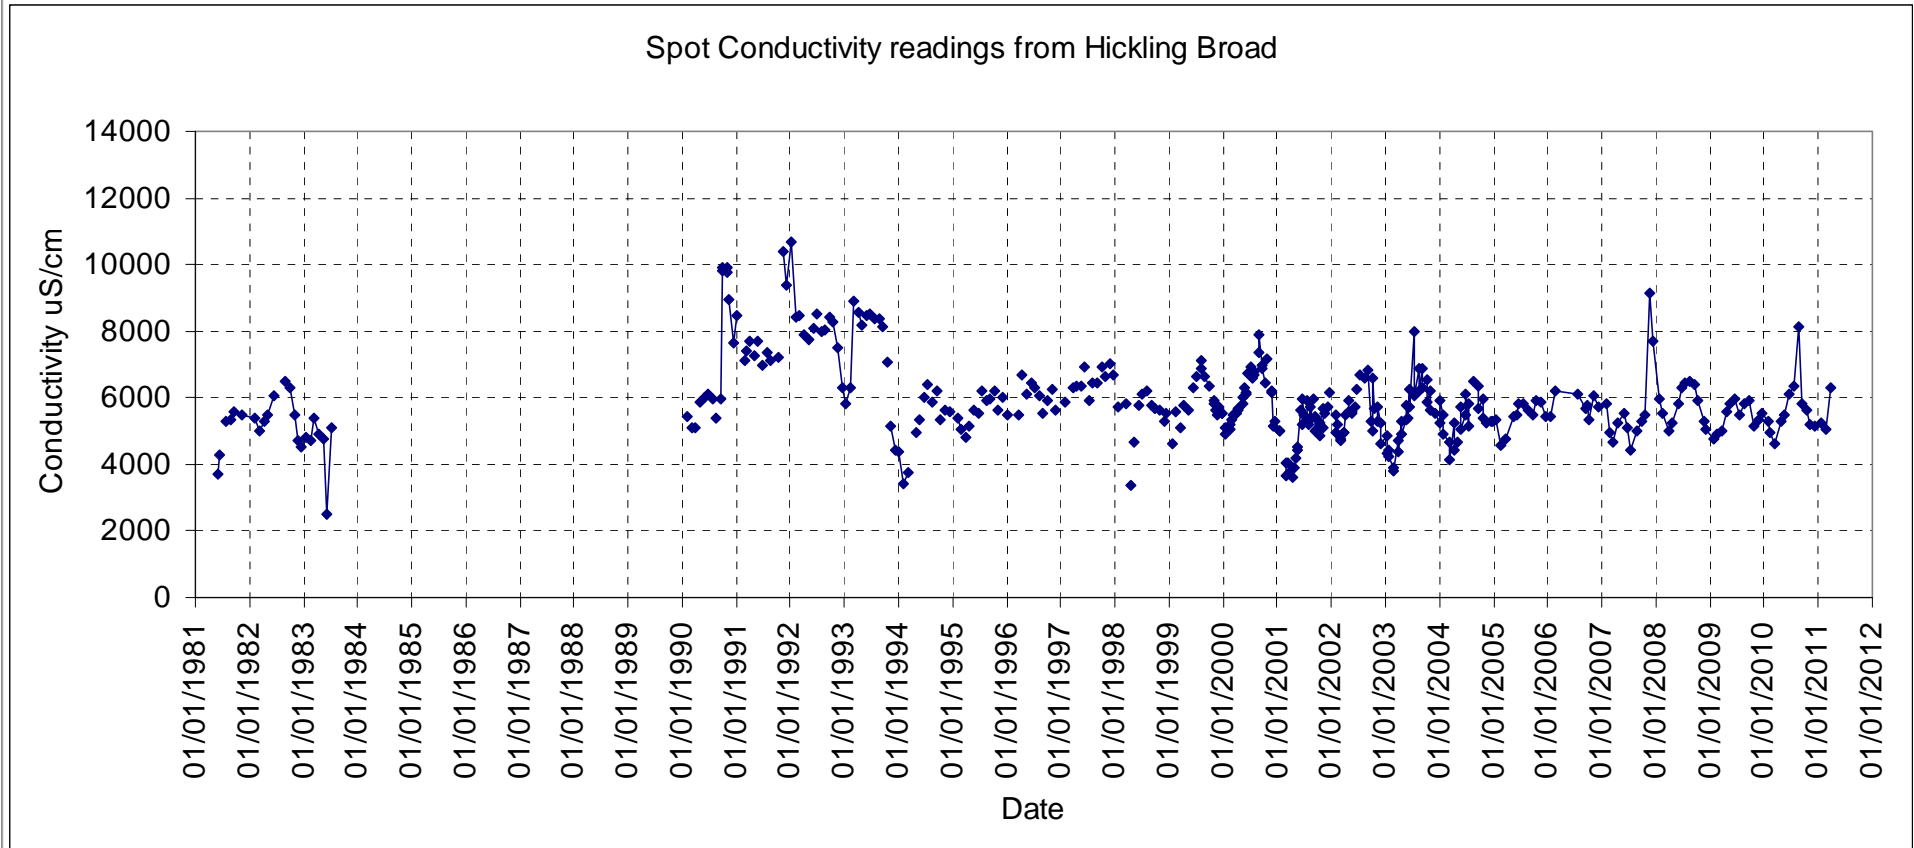

What's in your backyard?

Reported Pollution Incidents

© Crown copyright and database
rights 2011 Ordnance Survey
100024198

Water Framework Directive classifications

Yellow = Moderate **Orange = Poor**

Updates to the group.