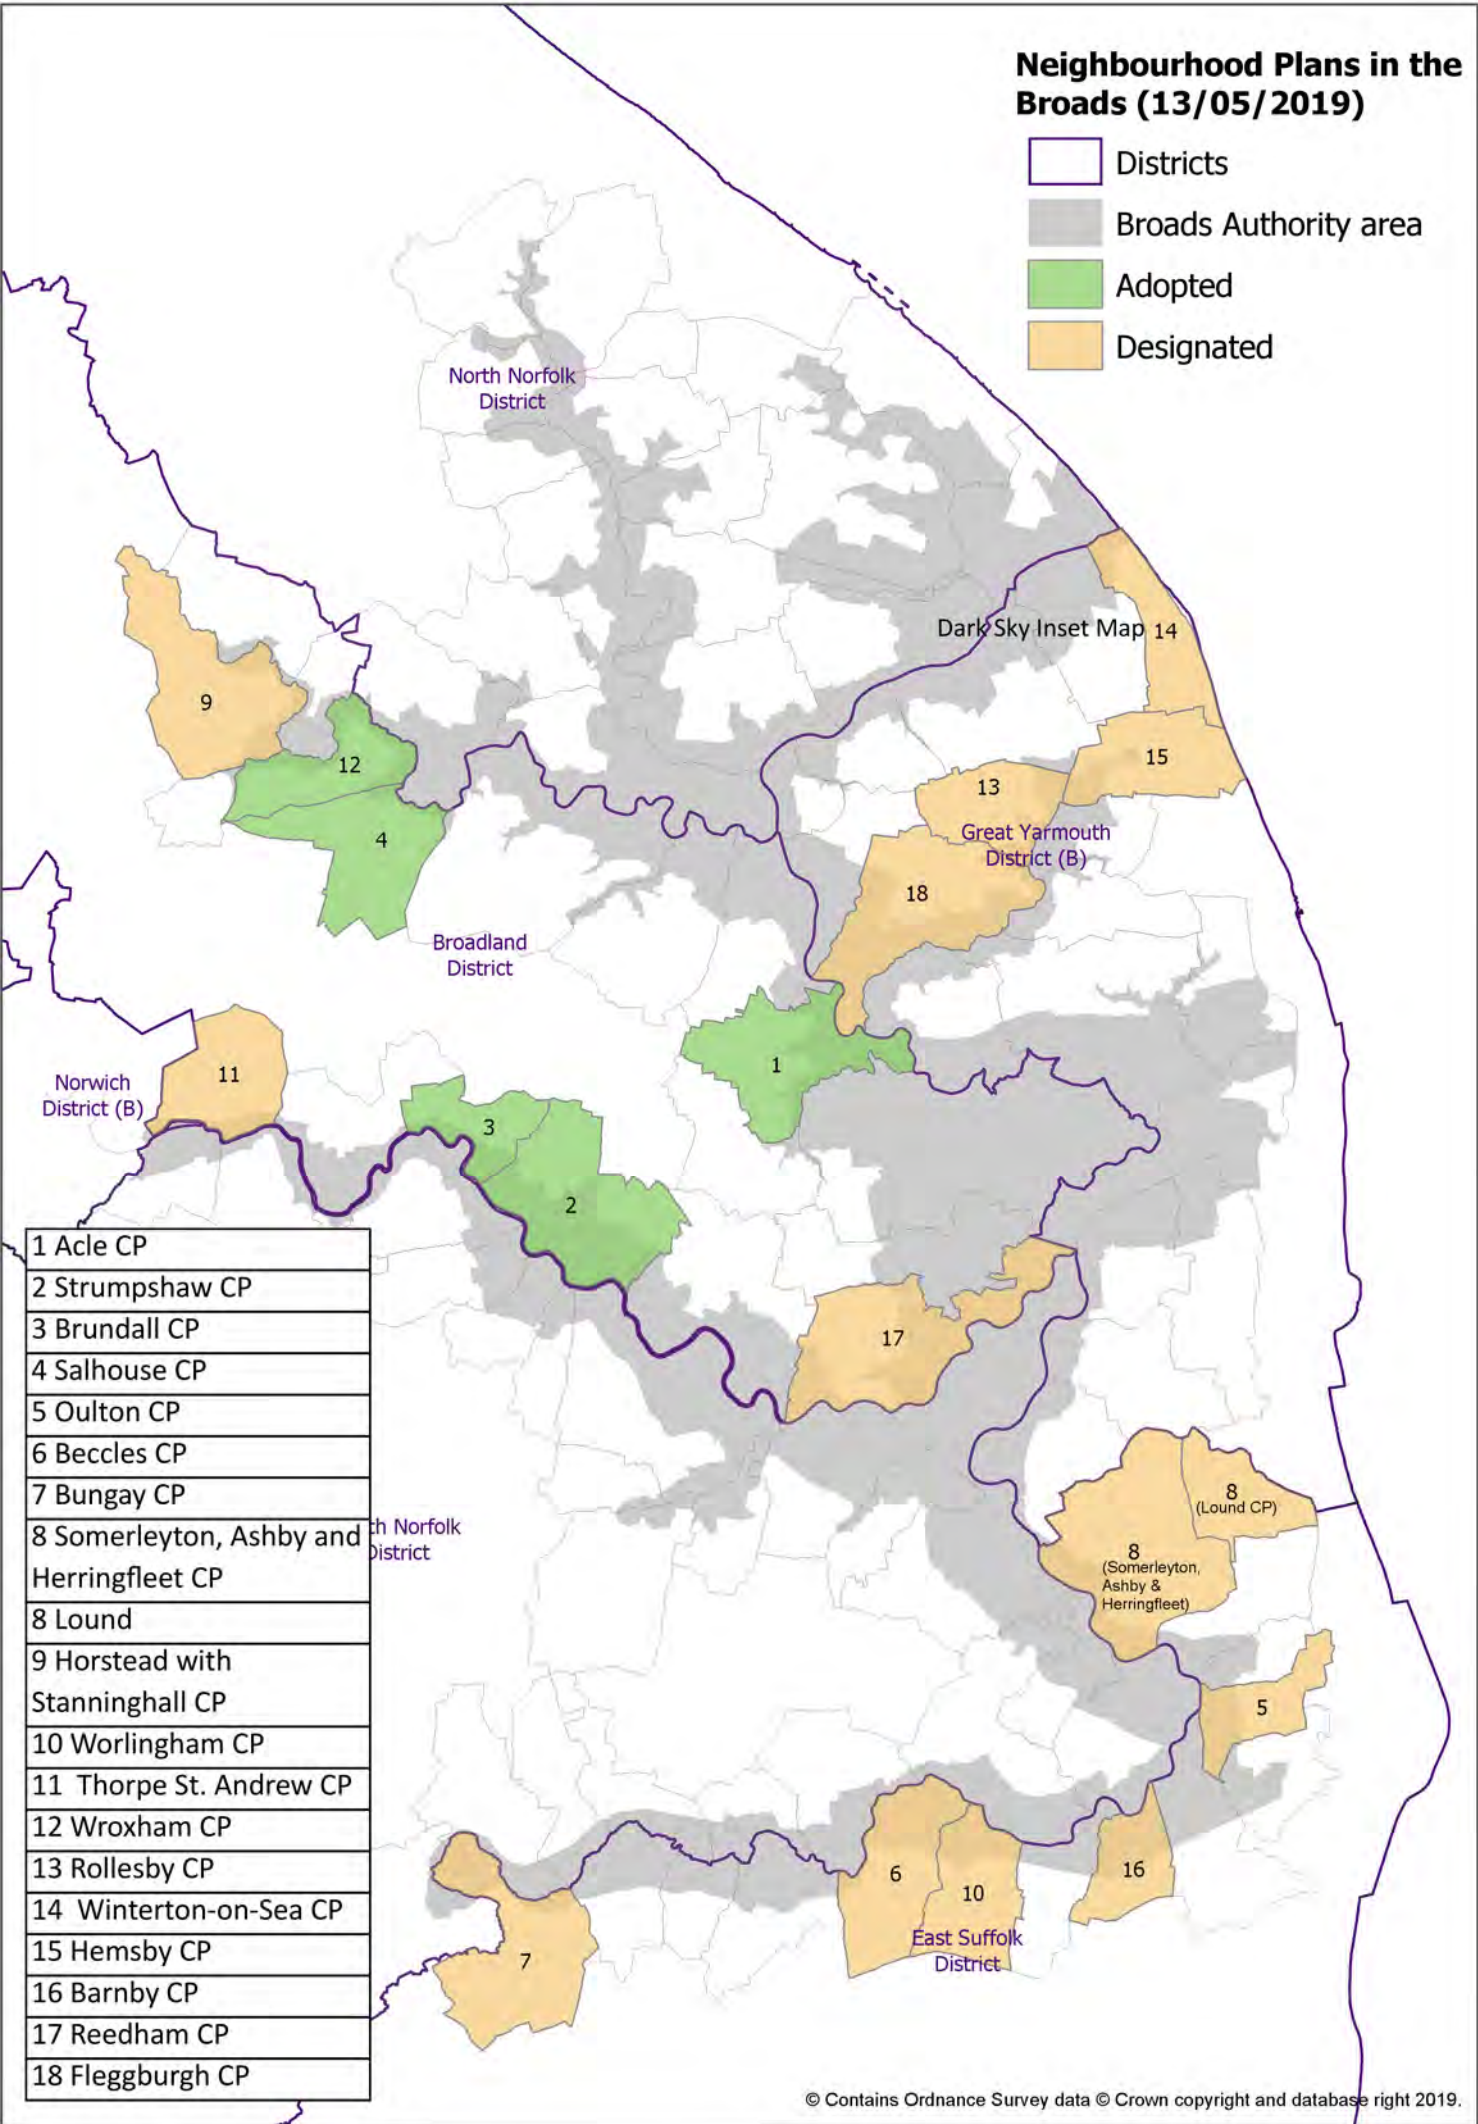

# Neighbourhood Plans in the Broads (13/05/2019)

-  Districts
-  Broads Authority area
-  Adopted
-  Designated

1 Acle CP
2 Strumpshaw CP
3 Brundall CP
4 Salhouse CP
5 Oulton CP
6 Beccles CP
7 Bungay CP
8 Somerleyton, Ashby and Herringfleet CP
8 Lound
9 Horstead with Stanninghall CP
10 Worlingham CP
11 Thorpe St. Andrew CP
12 Wroxham CP
13 Rollesby CP
14 Winterton-on-Sea CP
15 Hemsby CP
16 Barnby CP
17 Reedham CP
18 Fleggburgh CP