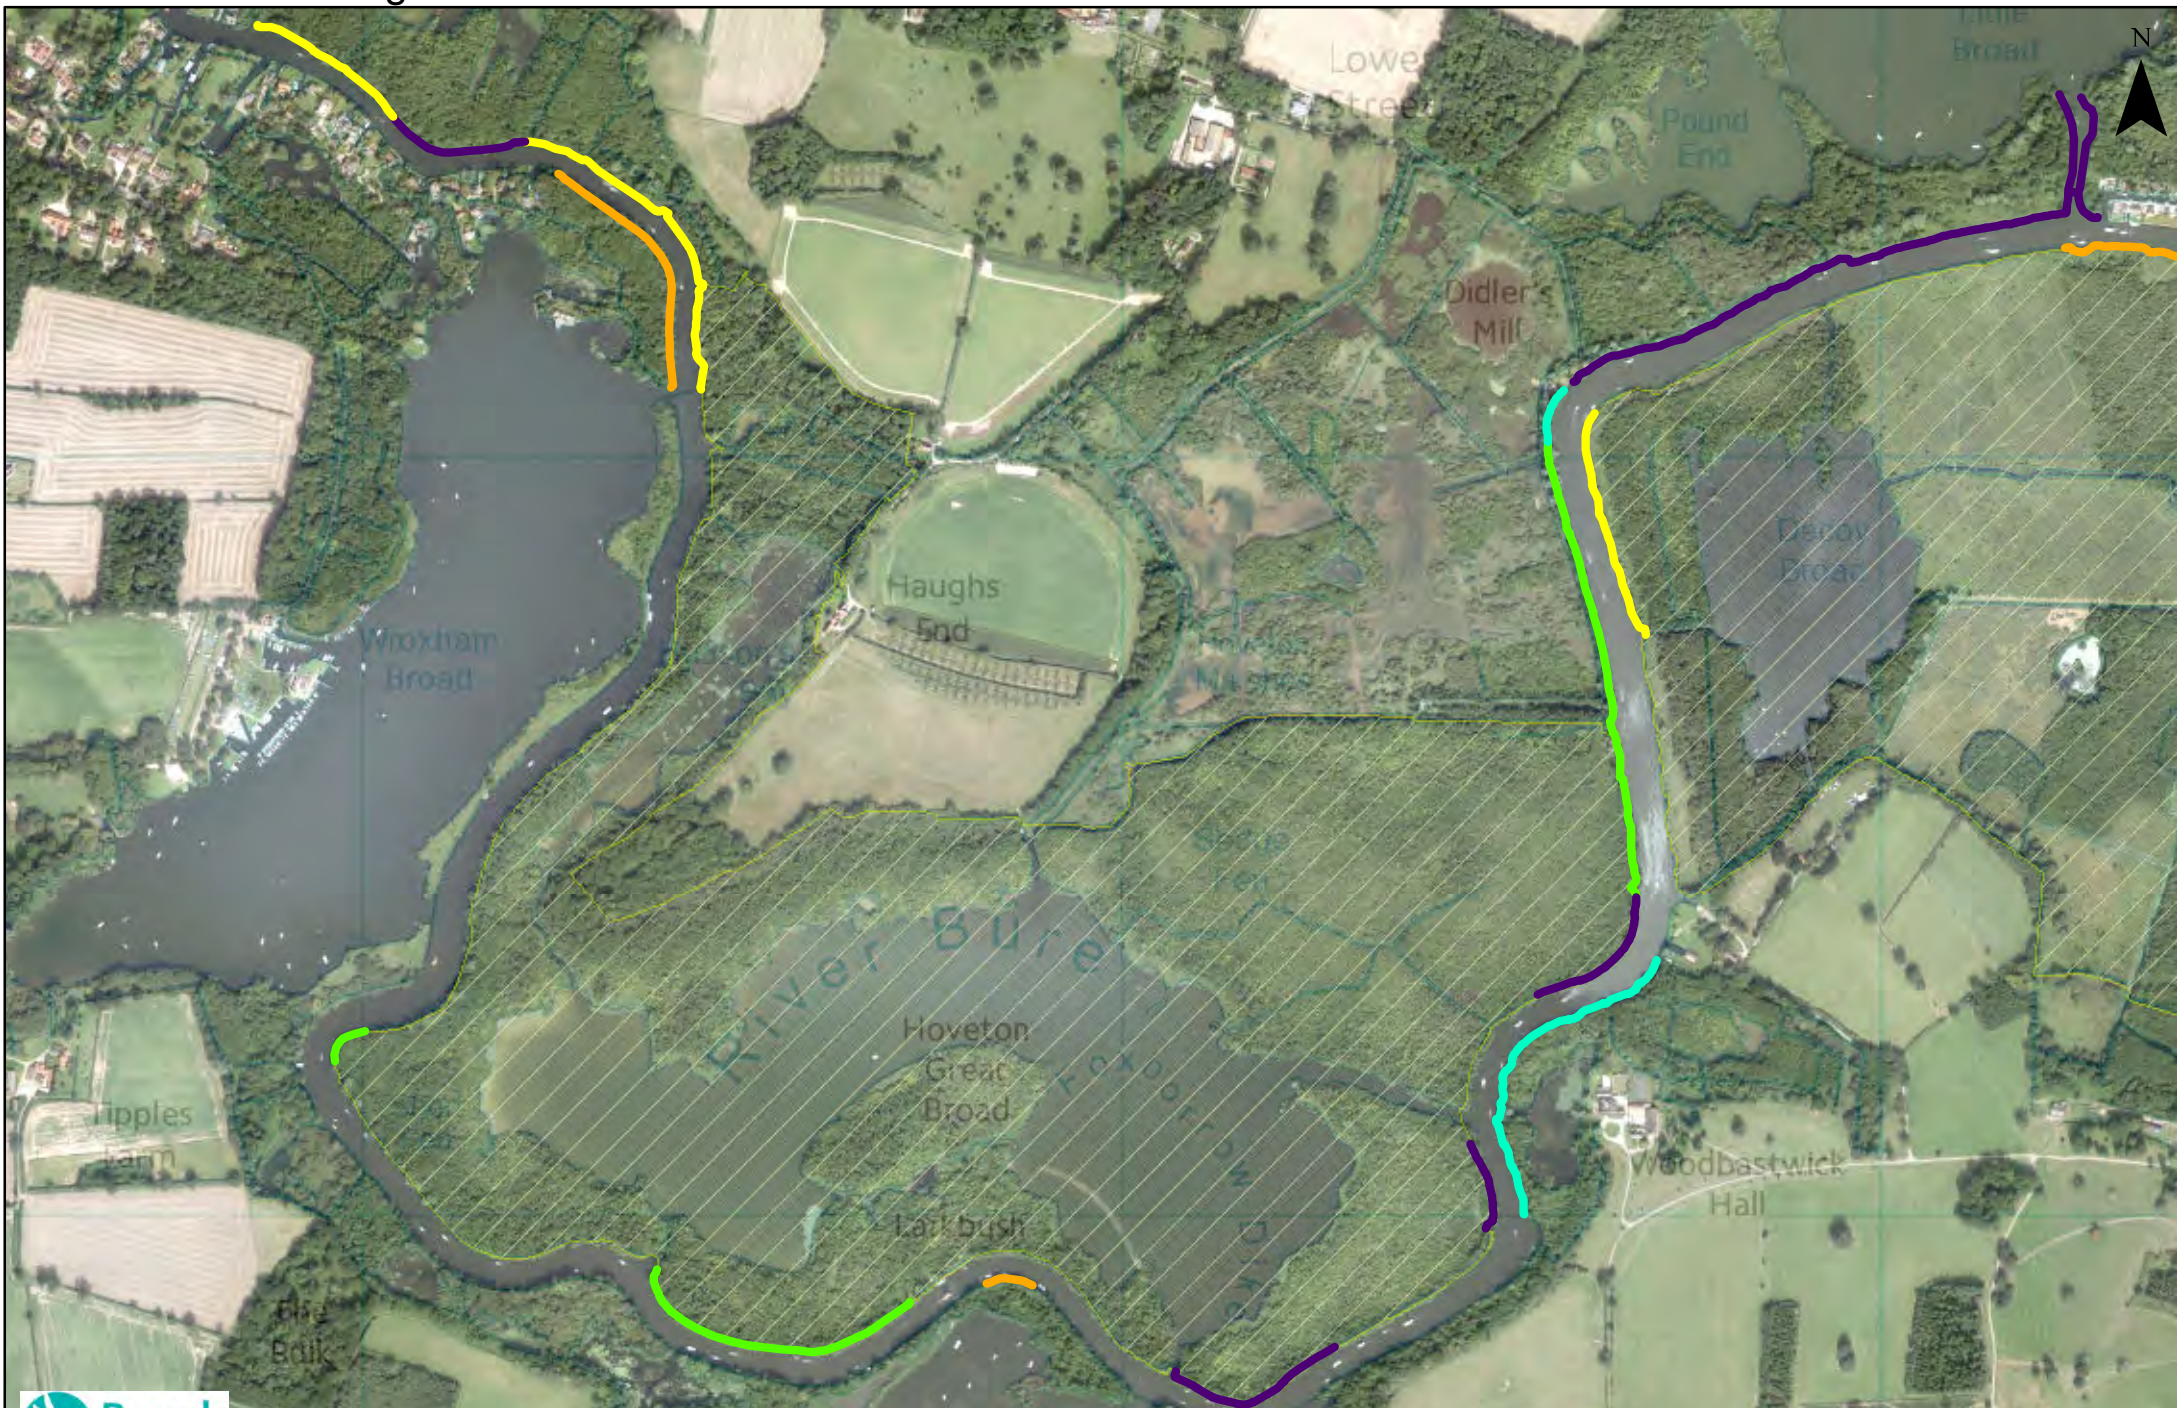

Riverside Tree Management - River Bure 1

Broads SAC 2018/19 2019/20 2020/21 2021/22 DONE

Riverside Tree Management - River Bure 2

Broads SAC 2018/19 2019/20 2020/21 2021/22 DONE

Riverside Tree Management - River Bure 3

Broads SAC 2018/19 2019/20 2020/21 2021/22 DONE

© Crown copyright and database rights 2018 Ordnance Survey 100021573. You are permitted to use this data solely to enable you to respond to, or interact with, the organisation that provided you with the data. You are not permitted to copy, sub-licence, distribute or sell any of this data to third parties in any form. © GetMapping 2018.

Riverside Tree Management - River Bure 4

Broads SAC 2018/19 2019/20 2020/21 2021/22 DONE