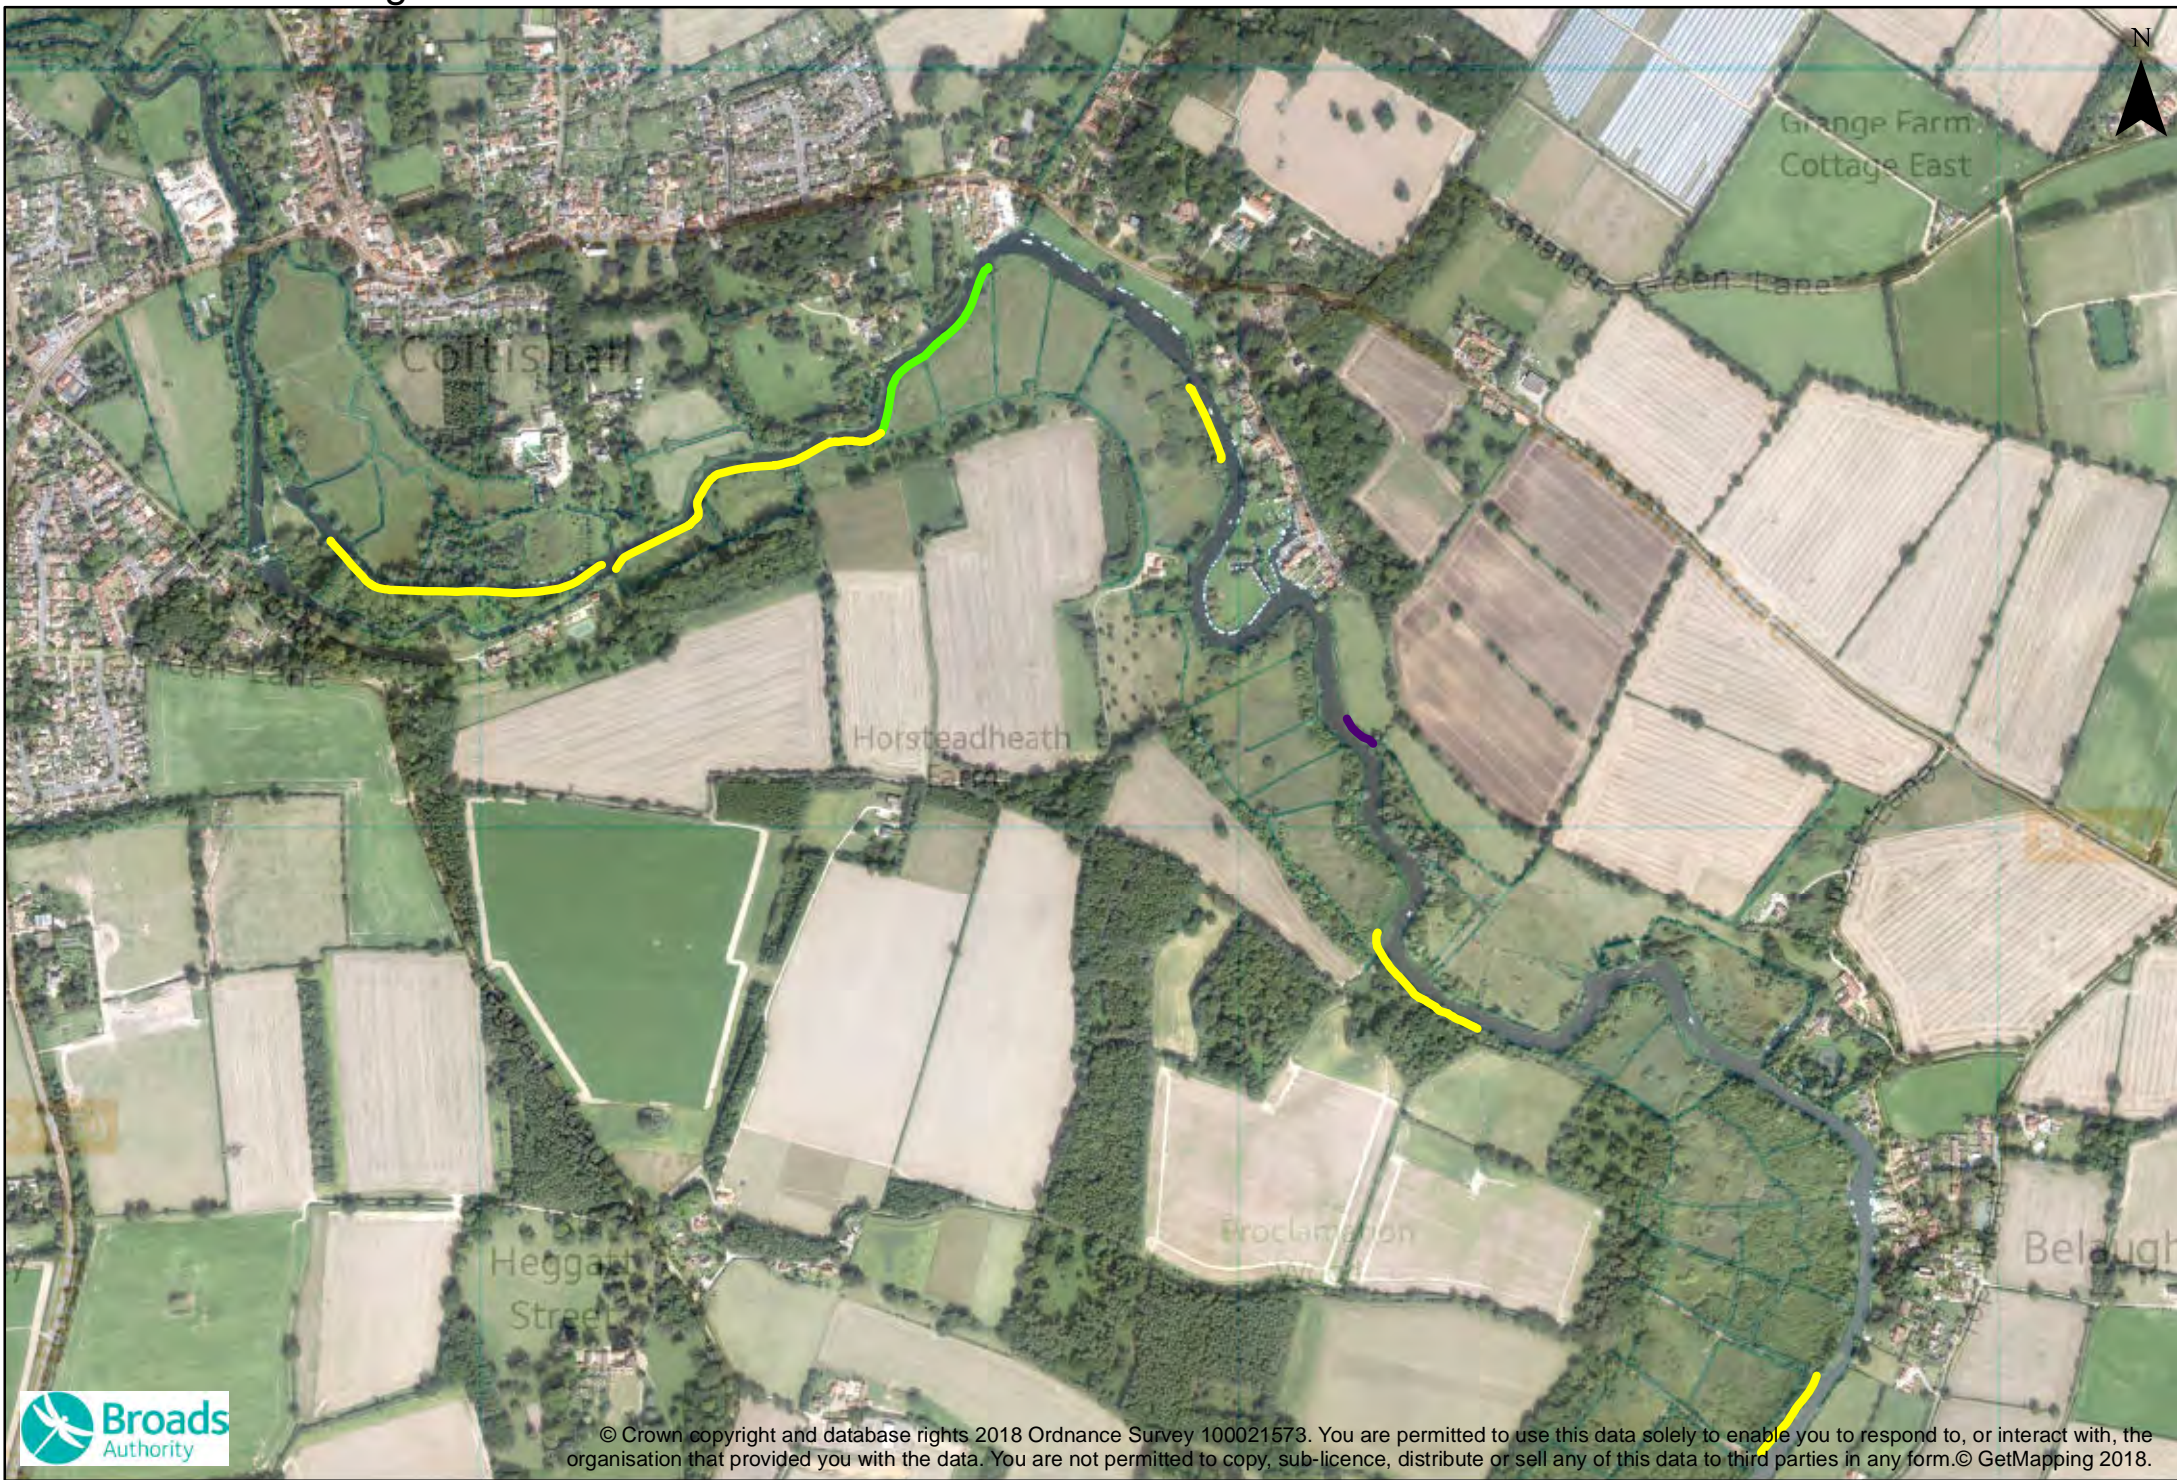

Riverside Tree Management - River Bure 1

Broads SAC 2018/19 2019/20 2020/21 2021/22 DONE

Riverside Tree Management - River Bure 2

Broads SAC 2018/19 2019/20 2020/21 2021/22 DONE

Riverside Tree Management - River Bure 3

Broads SAC 2018/19 2019/20 2020/21 2021/22 DONE

© Crown copyright and database rights 2018 Ordnance Survey 100021573. You are permitted to use this data solely to enable you to respond to, or interact with, the organisation that provided you with the data. You are not permitted to copy, sub-licence, distribute or sell any of this data to third parties in any form. © GetMapping 2018.

Riverside Tree Management - River Bure 4

Broads SAC 2018/19 2019/20 2020/21 2021/22 DONE