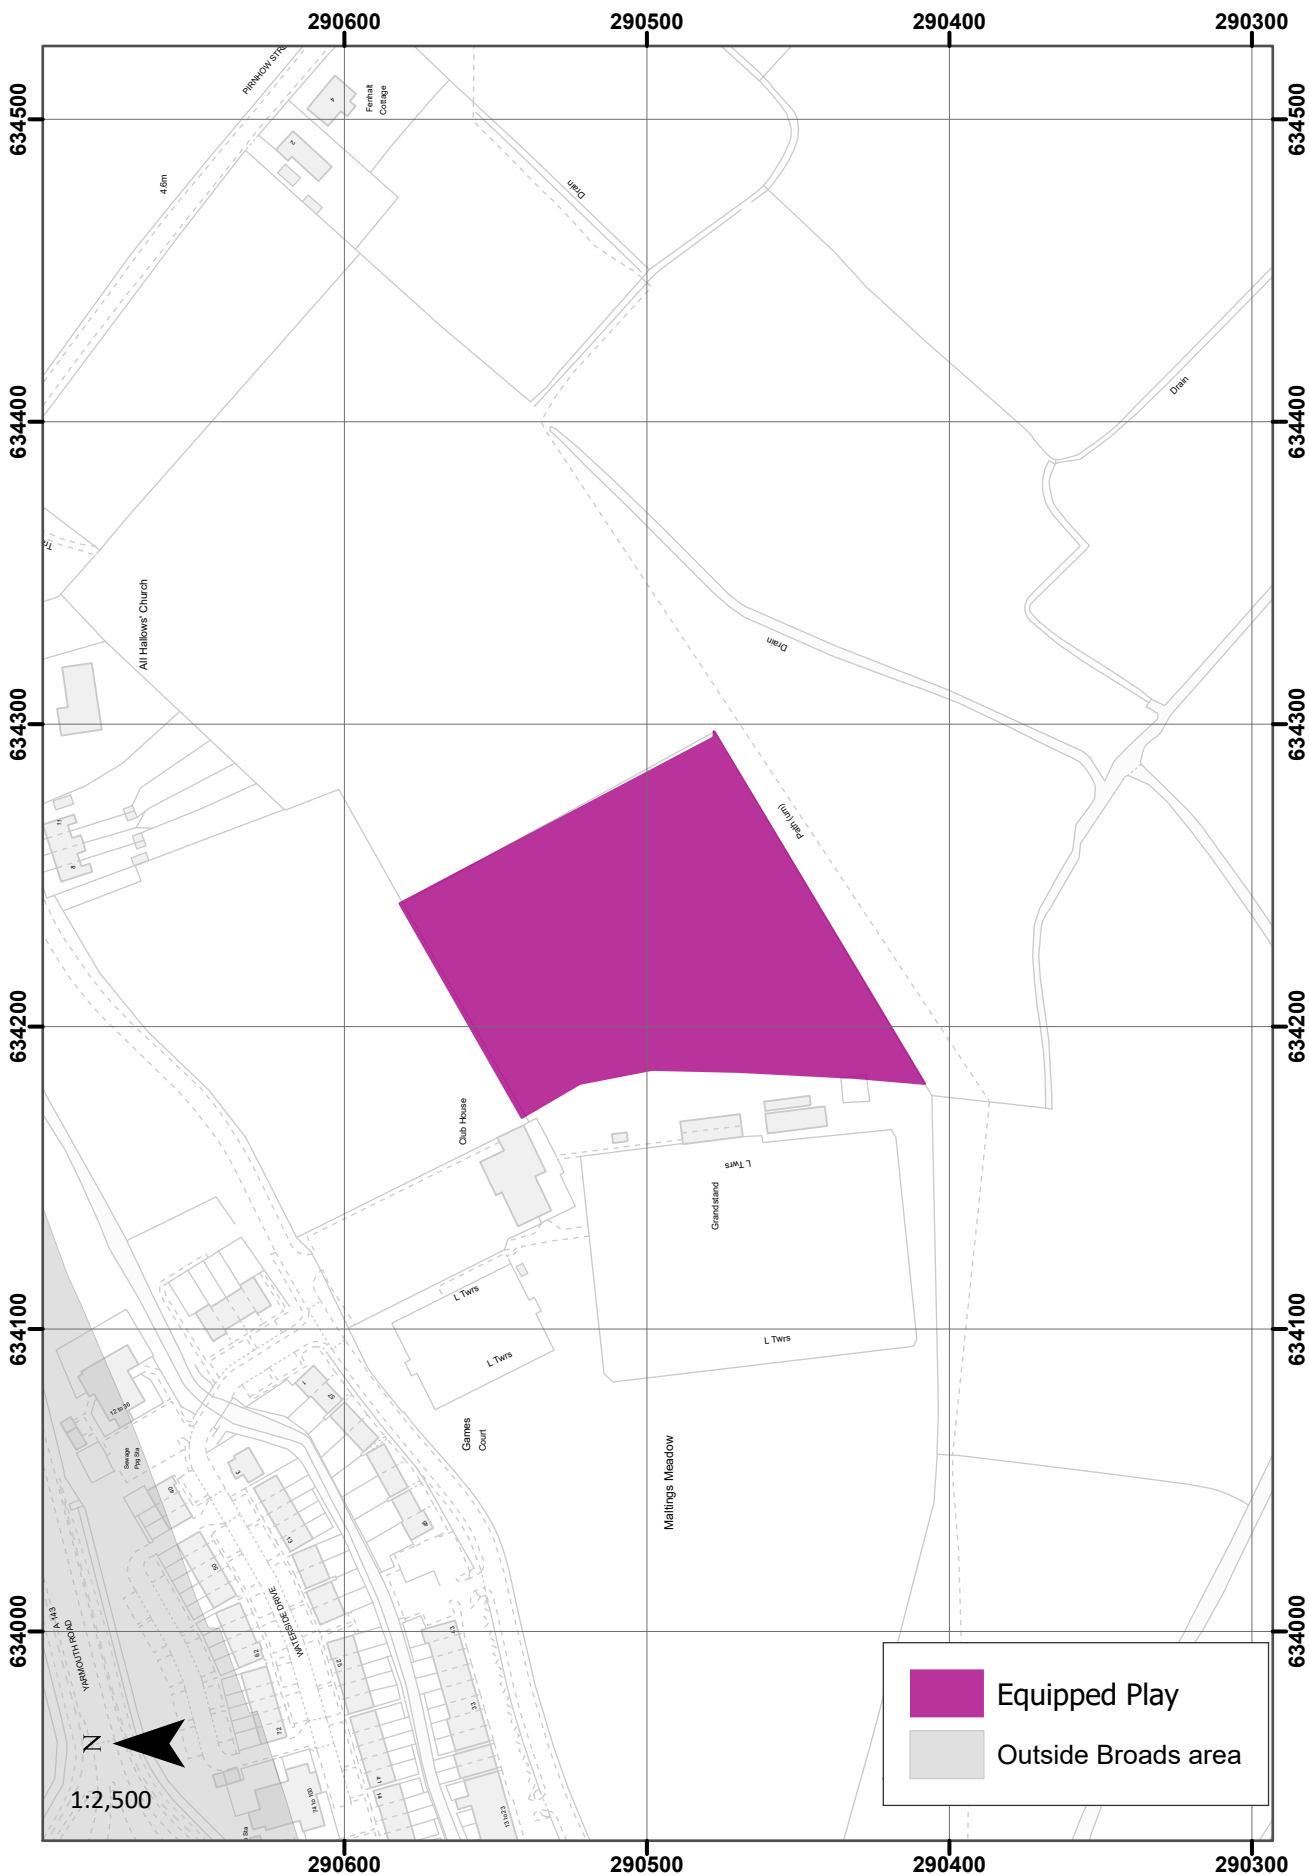

Local Plan for the Broads - Main Modifications Consultation Version - December 2018  
 MODDM6: OPEN SPACE ON LAND, PLAY, SPORTS FIELDS AND ALLOTMENTS  
 Bramerton

Local Plan for the Broads - Main Modifications Consultation Version - December 2018  
 MODDM6: OPEN SPACE ON LAND, PLAY, SPORTS FIELDS AND ALLOTMENTS  
 Ellingham