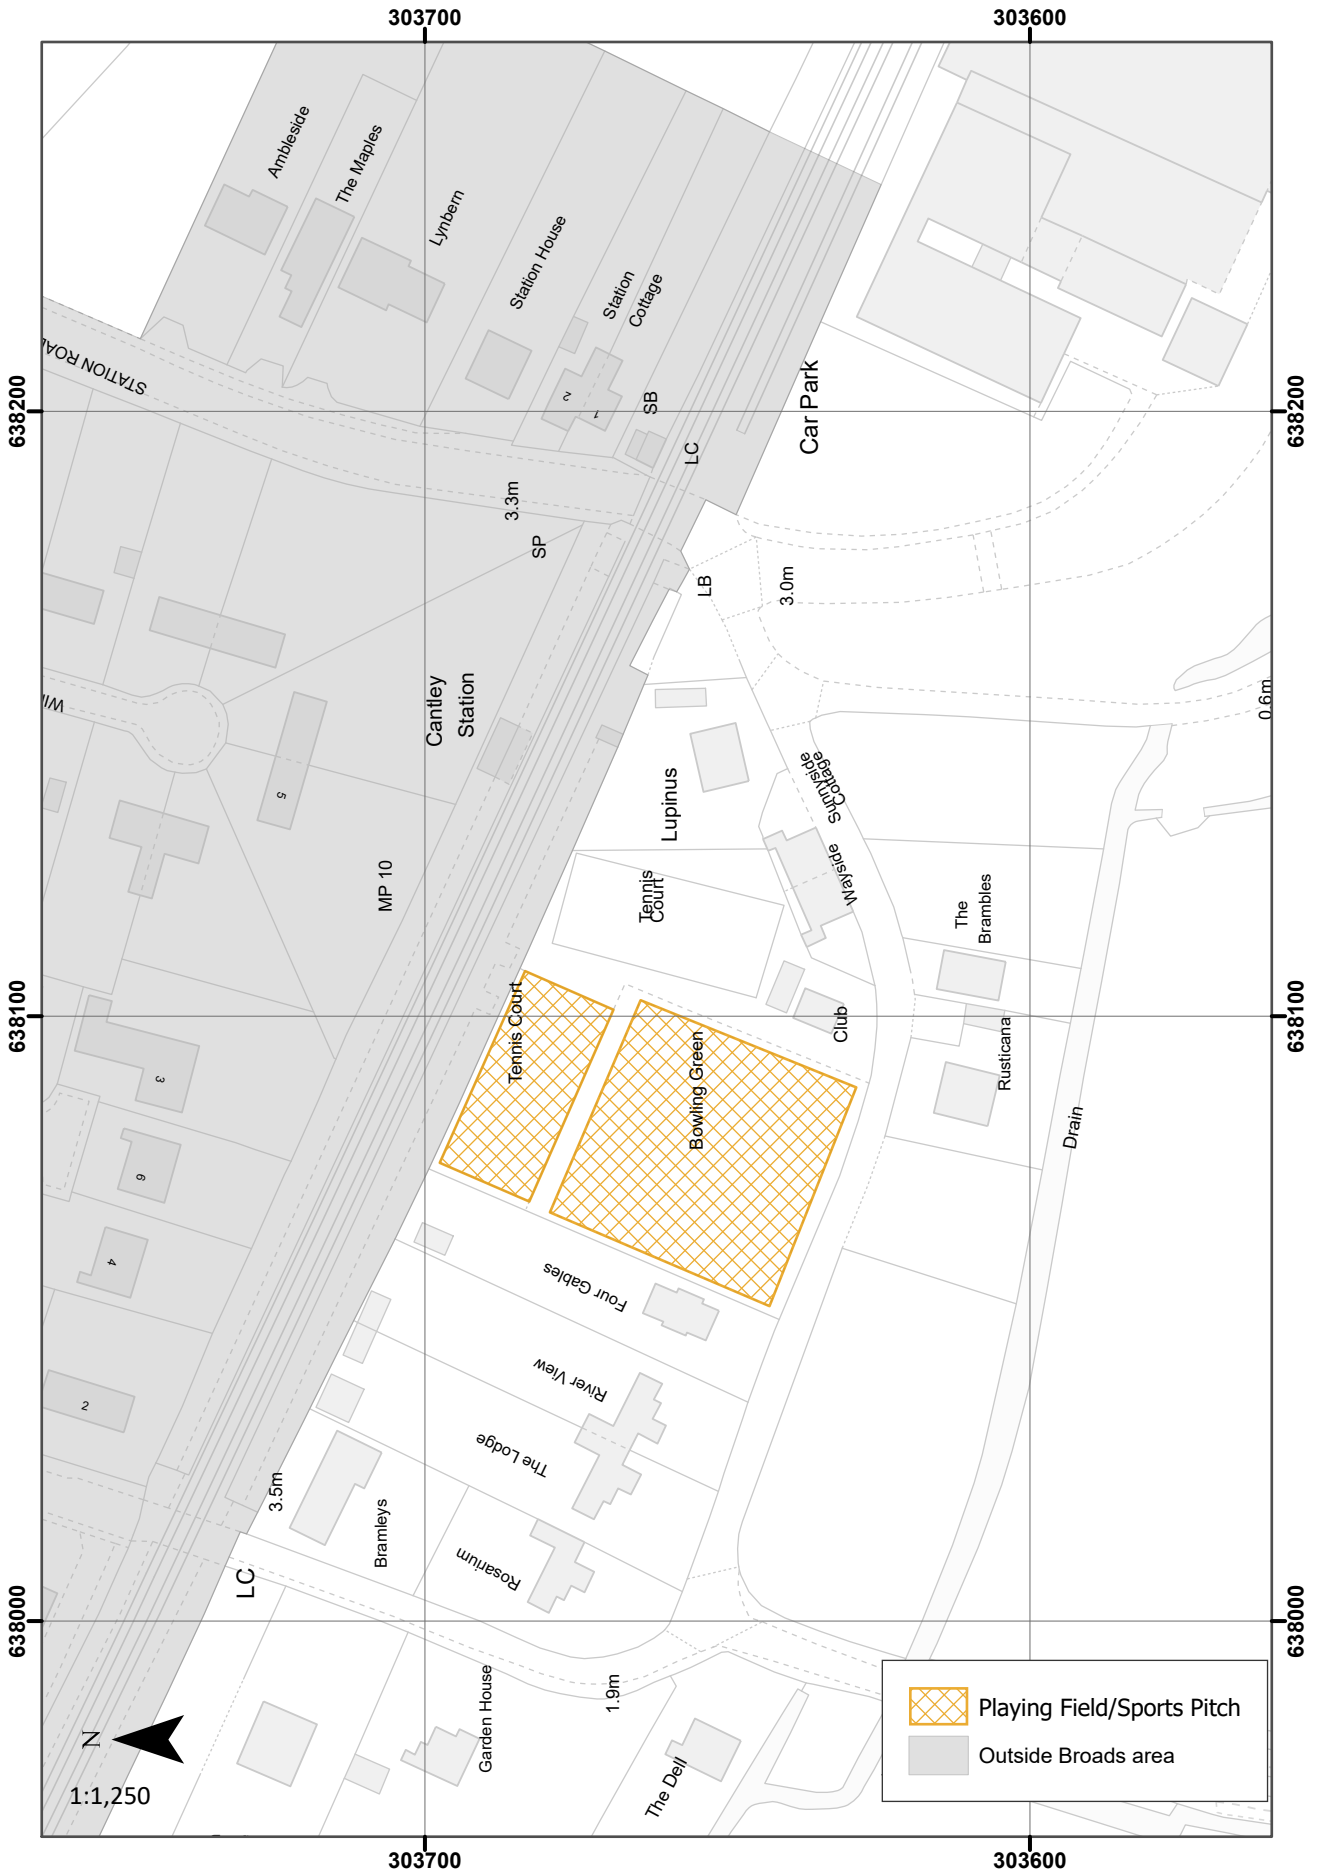

Local Plan for the Broads - Main Modifications Consultation Version - December 2018  
 MODDM6: OPEN SPACE ON LAND, PLAY, SPORTS FIELDS AND ALLOTMENTS  
 Bramerton

Local Plan for the Broads - Main Modifications Consultation Version - December 2018  
 MODDM6: OPEN SPACE ON LAND, PLAY, SPORTS FIELDS AND ALLOTMENTS  
 Ellingham