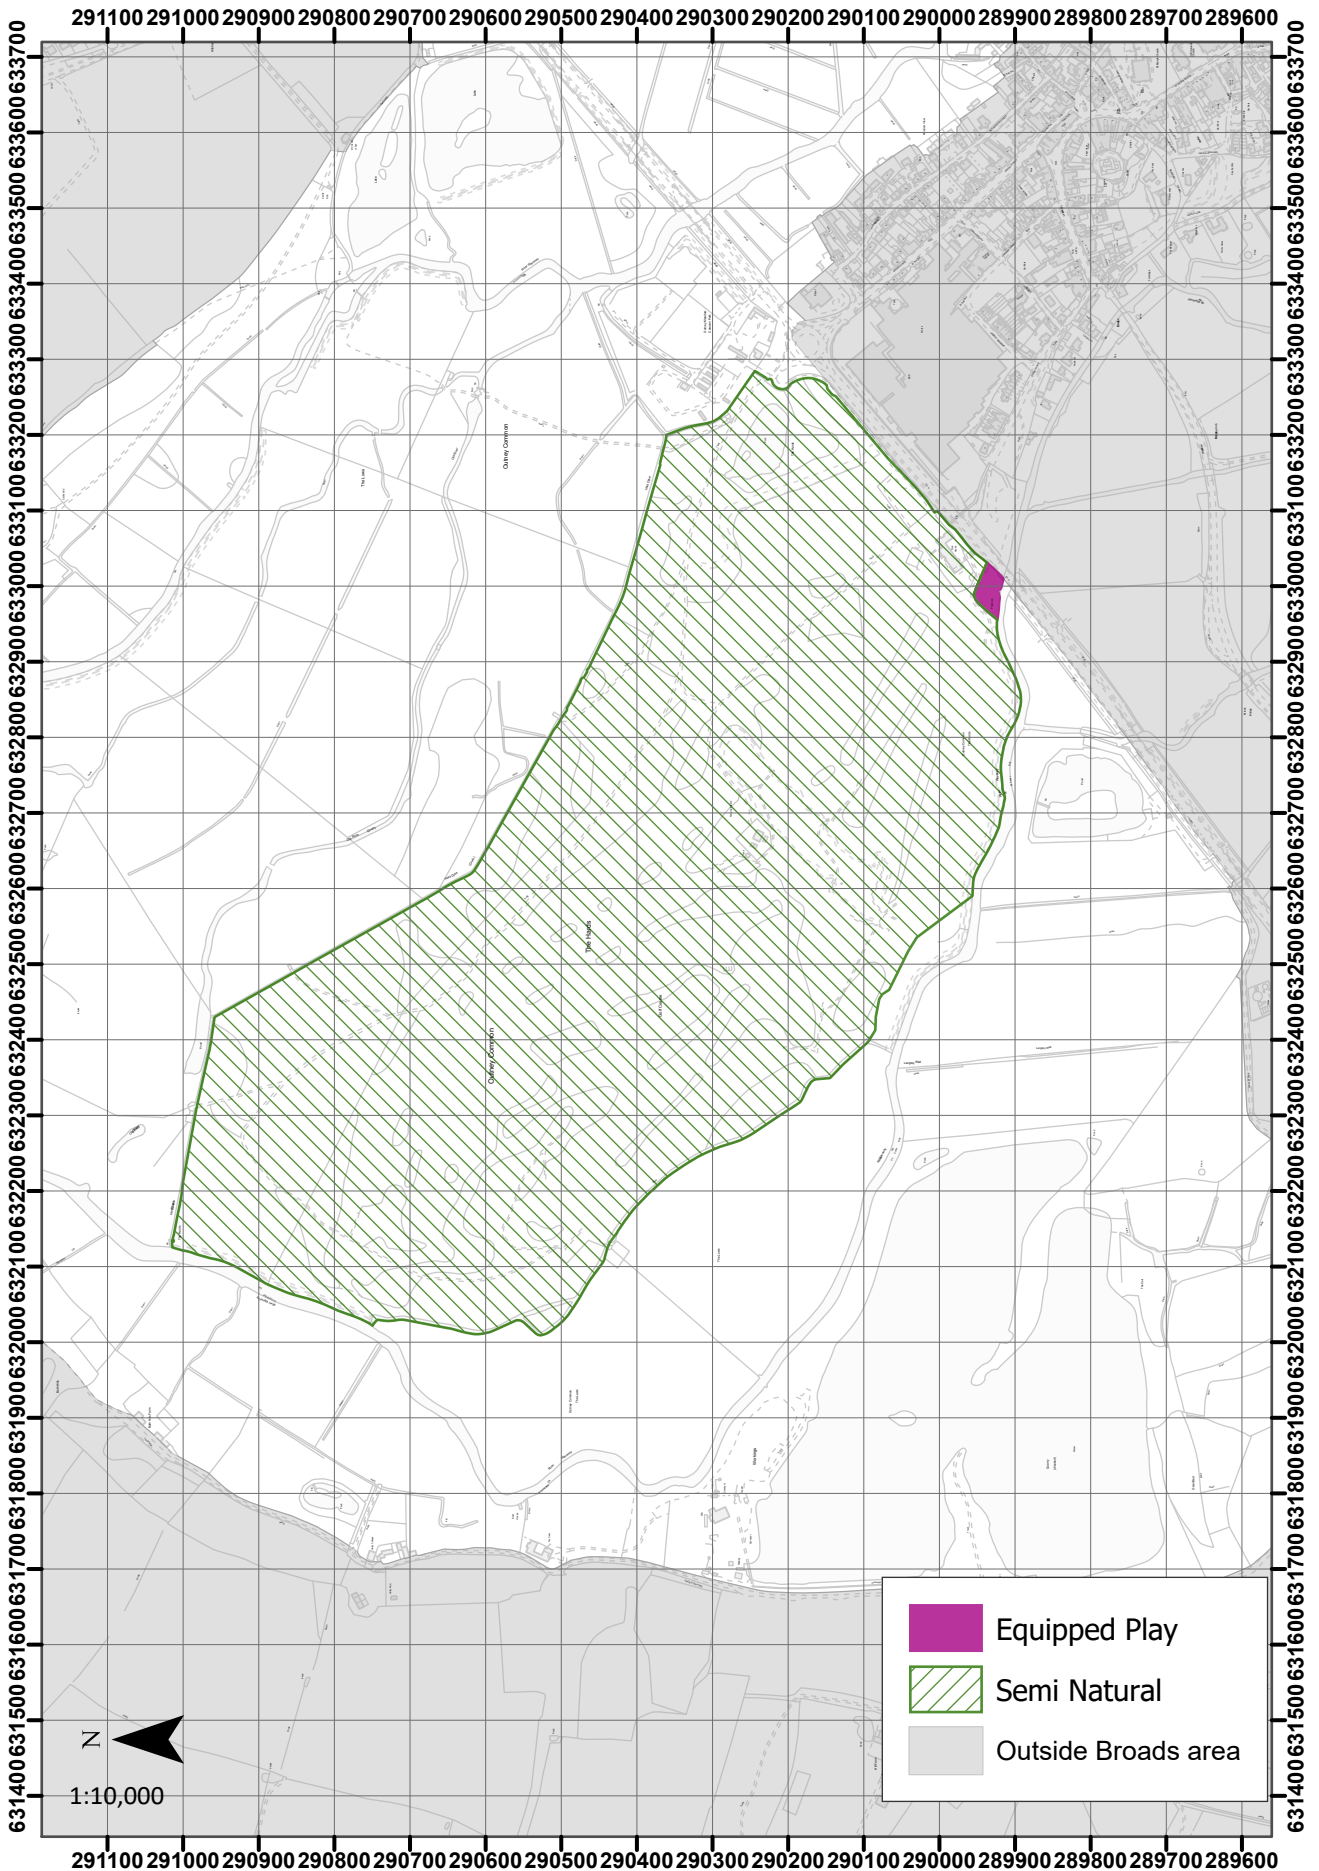

Local Plan for the Broads - Main Modifications Consultation Version - December 2018  
 MODDM6: OPEN SPACE ON LAND, PLAY, SPORTS FIELDS AND ALLOTMENTS  
 Bramerton

Local Plan for the Broads - Main Modifications Consultation Version - December 2018  
 MODDM6: OPEN SPACE ON LAND, PLAY, SPORTS FIELDS AND ALLOTMENTS  
 Ellingham