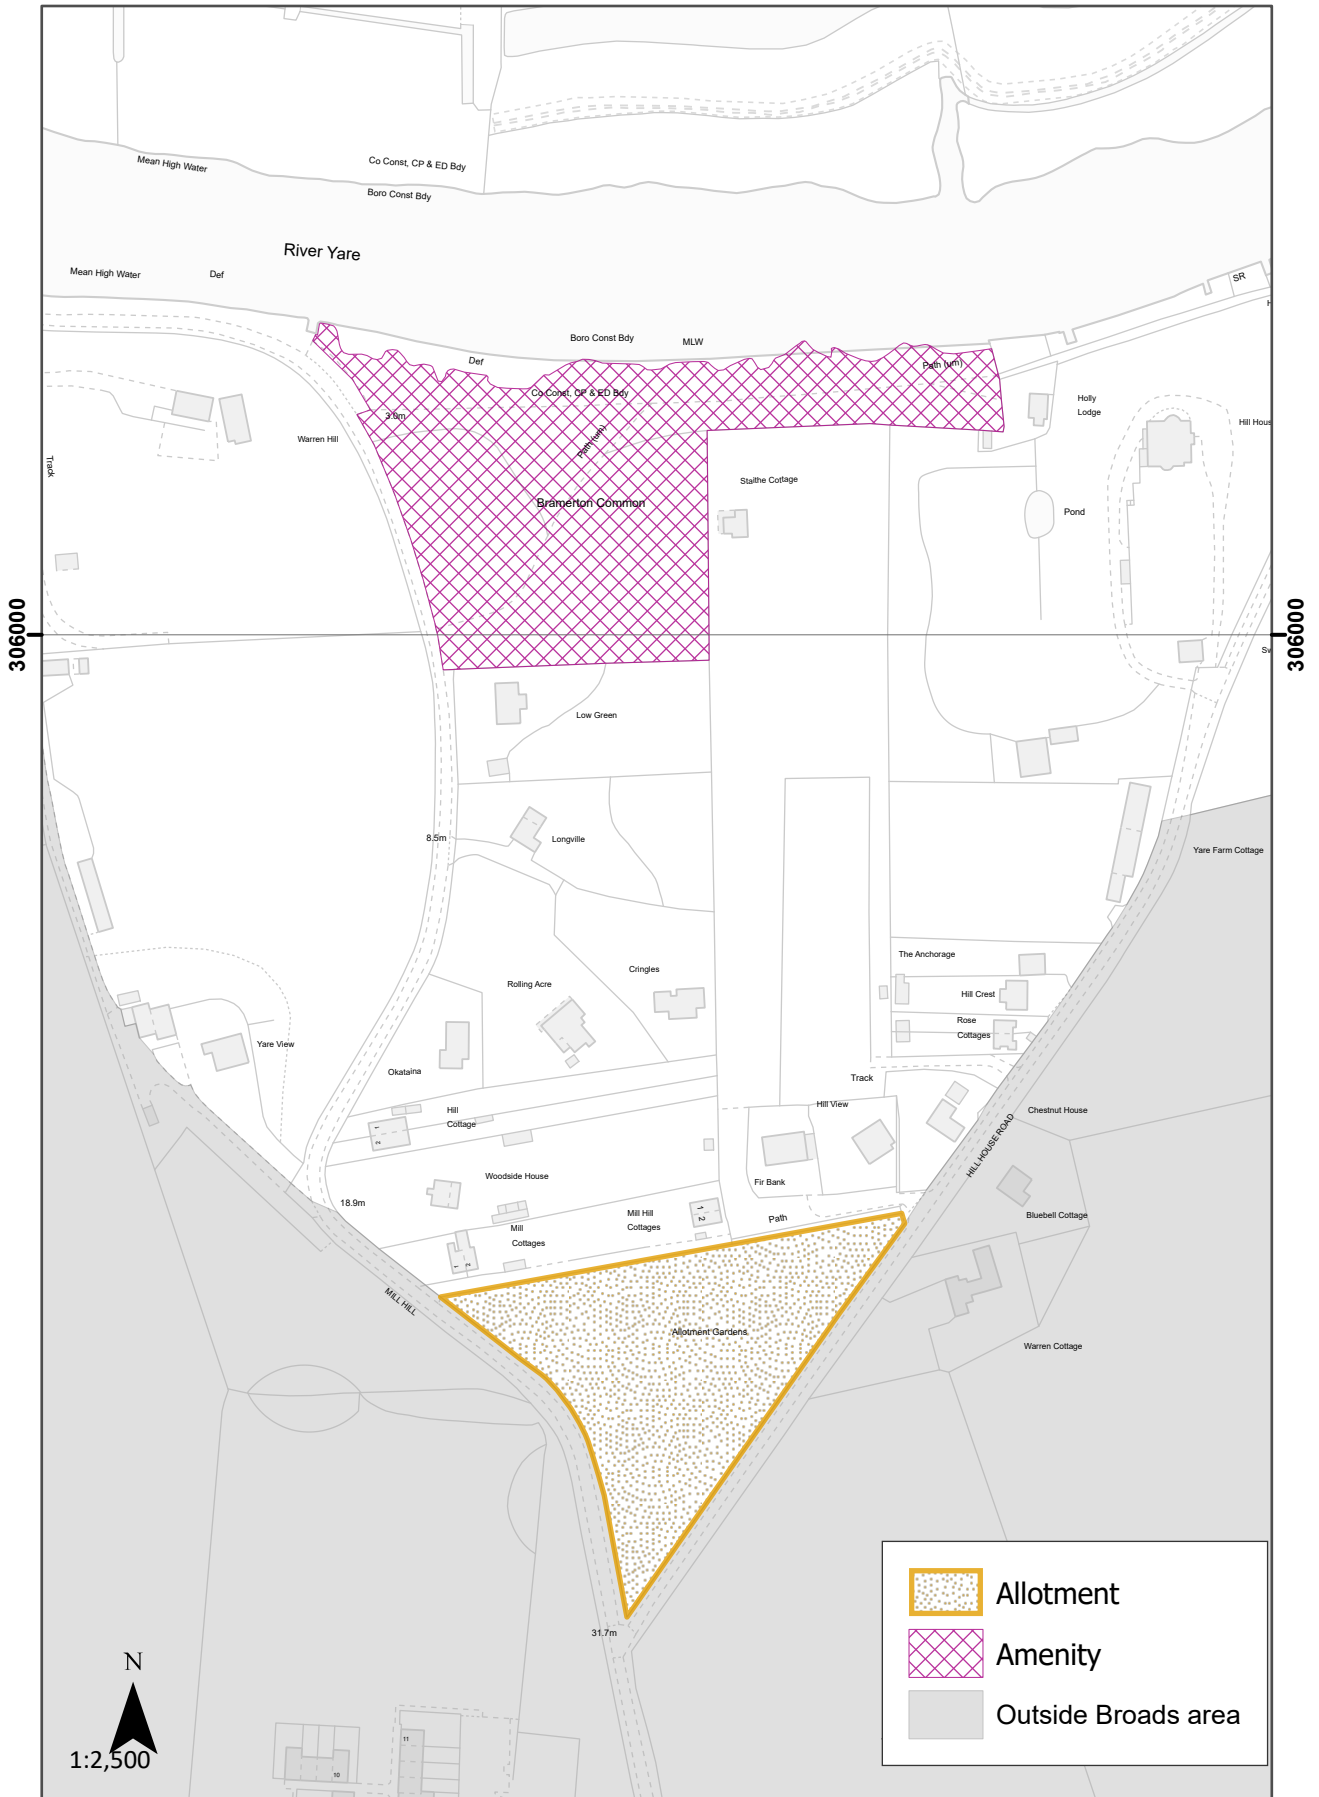

Local Plan for the Broads - Main Modifications Consultation Version - December 2018  
 MODDM6: OPEN SPACE ON LAND, PLAY, SPORTS FIELDS AND ALLOTMENTS  
 Bramerton

Local Plan for the Broads - Main Modifications Consultation Version - December 2018  
 MODDM6: OPEN SPACE ON LAND, PLAY, SPORTS FIELDS AND ALLOTMENTS  
 Ellingham