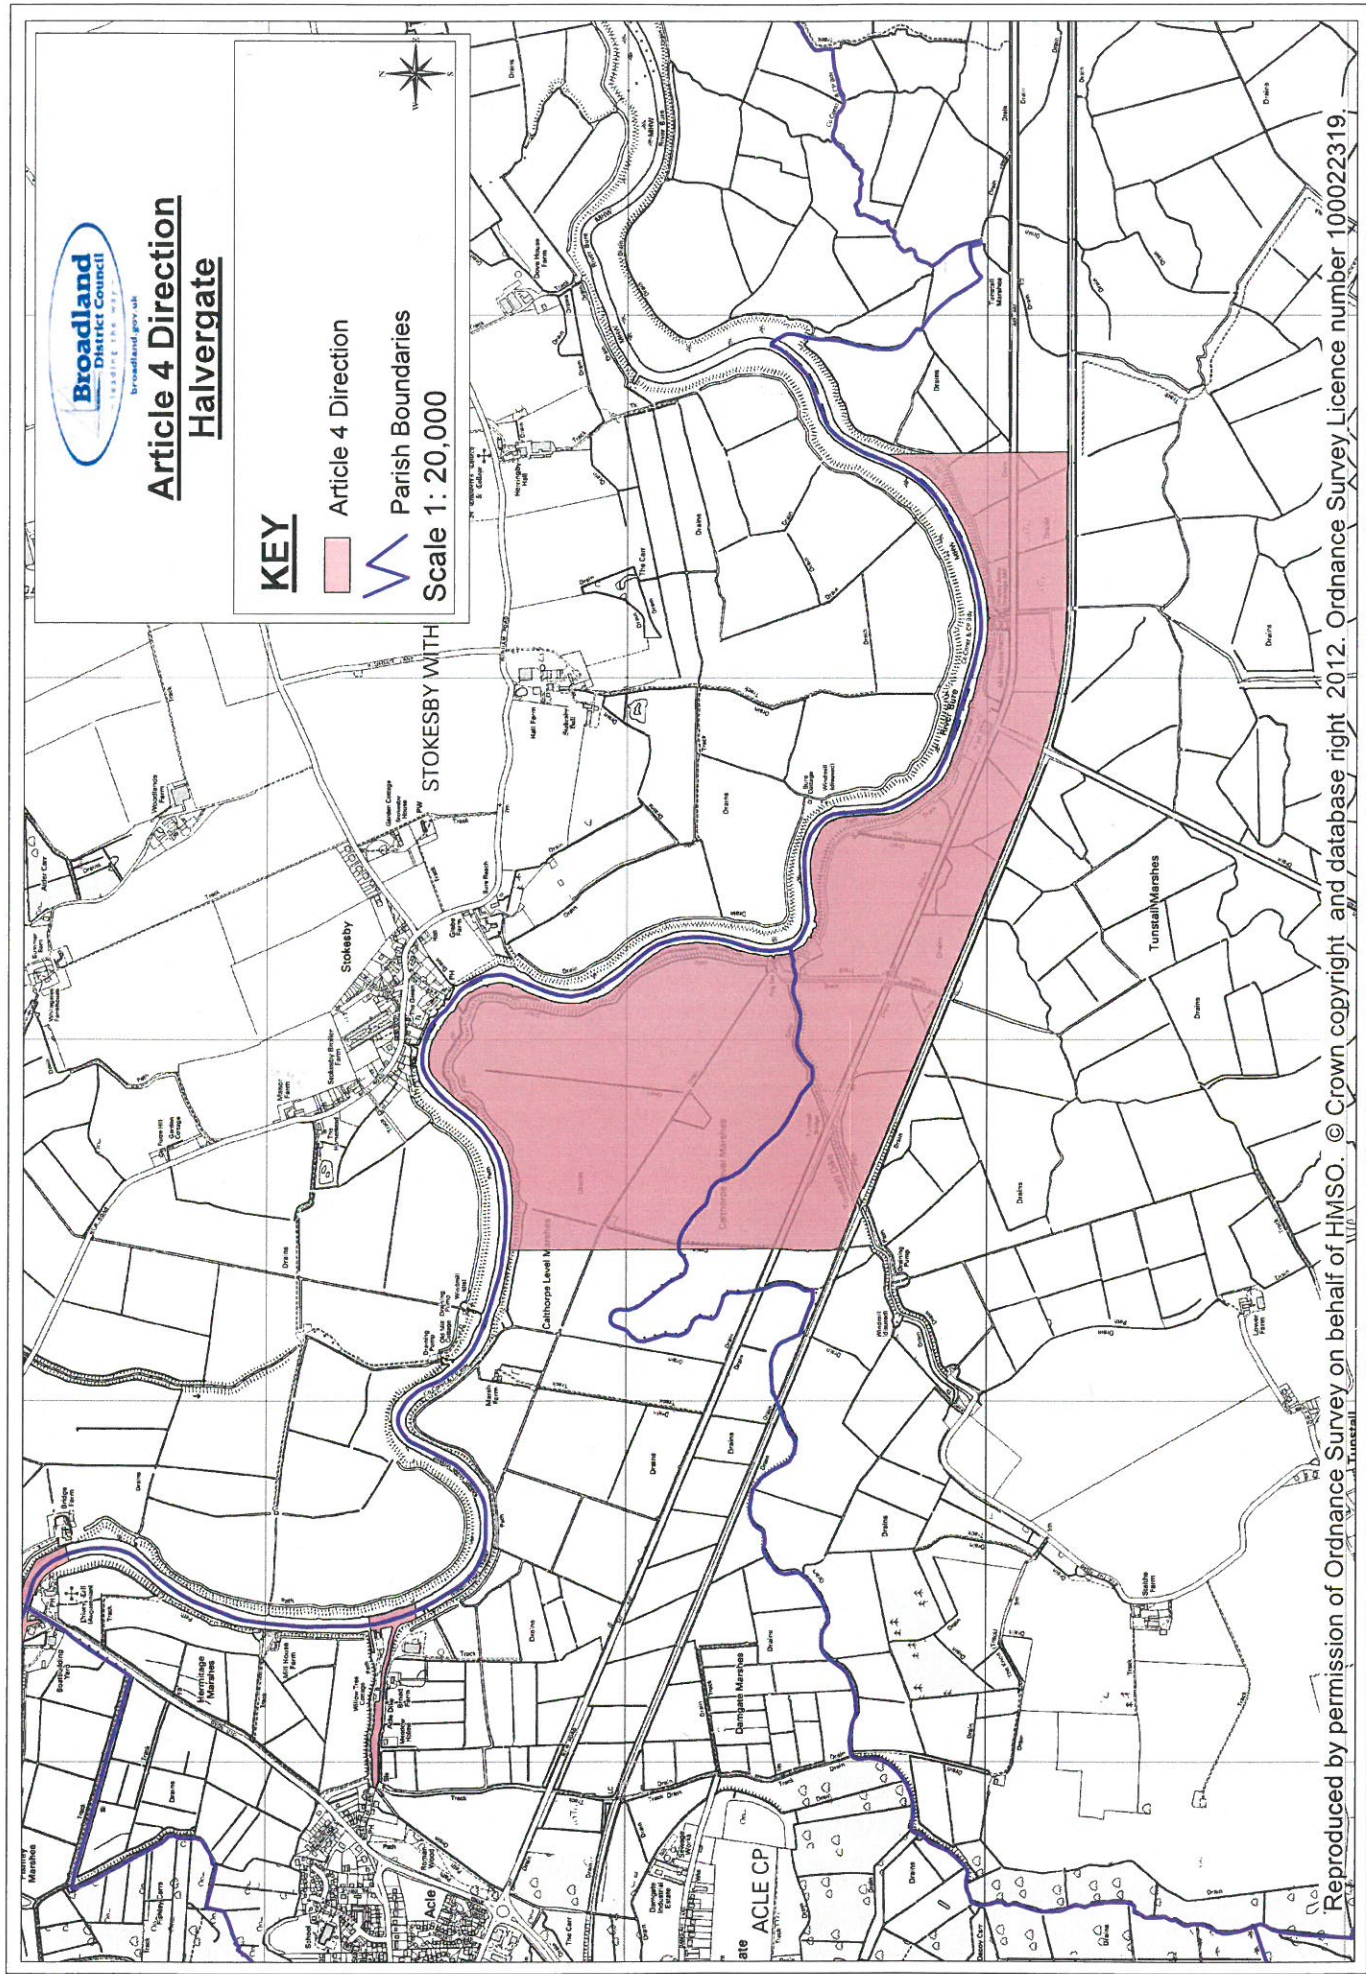

RESTRICTIONS ON TRAVELLING SHOWS + CAMPING
- 1959 - NO OTHER INFORMATION

23

Reproduced by permission of Ordnance Survey on behalf of HMSO. © Crown copyright and database right 2012. Ordnance Survey Licence number 100022319