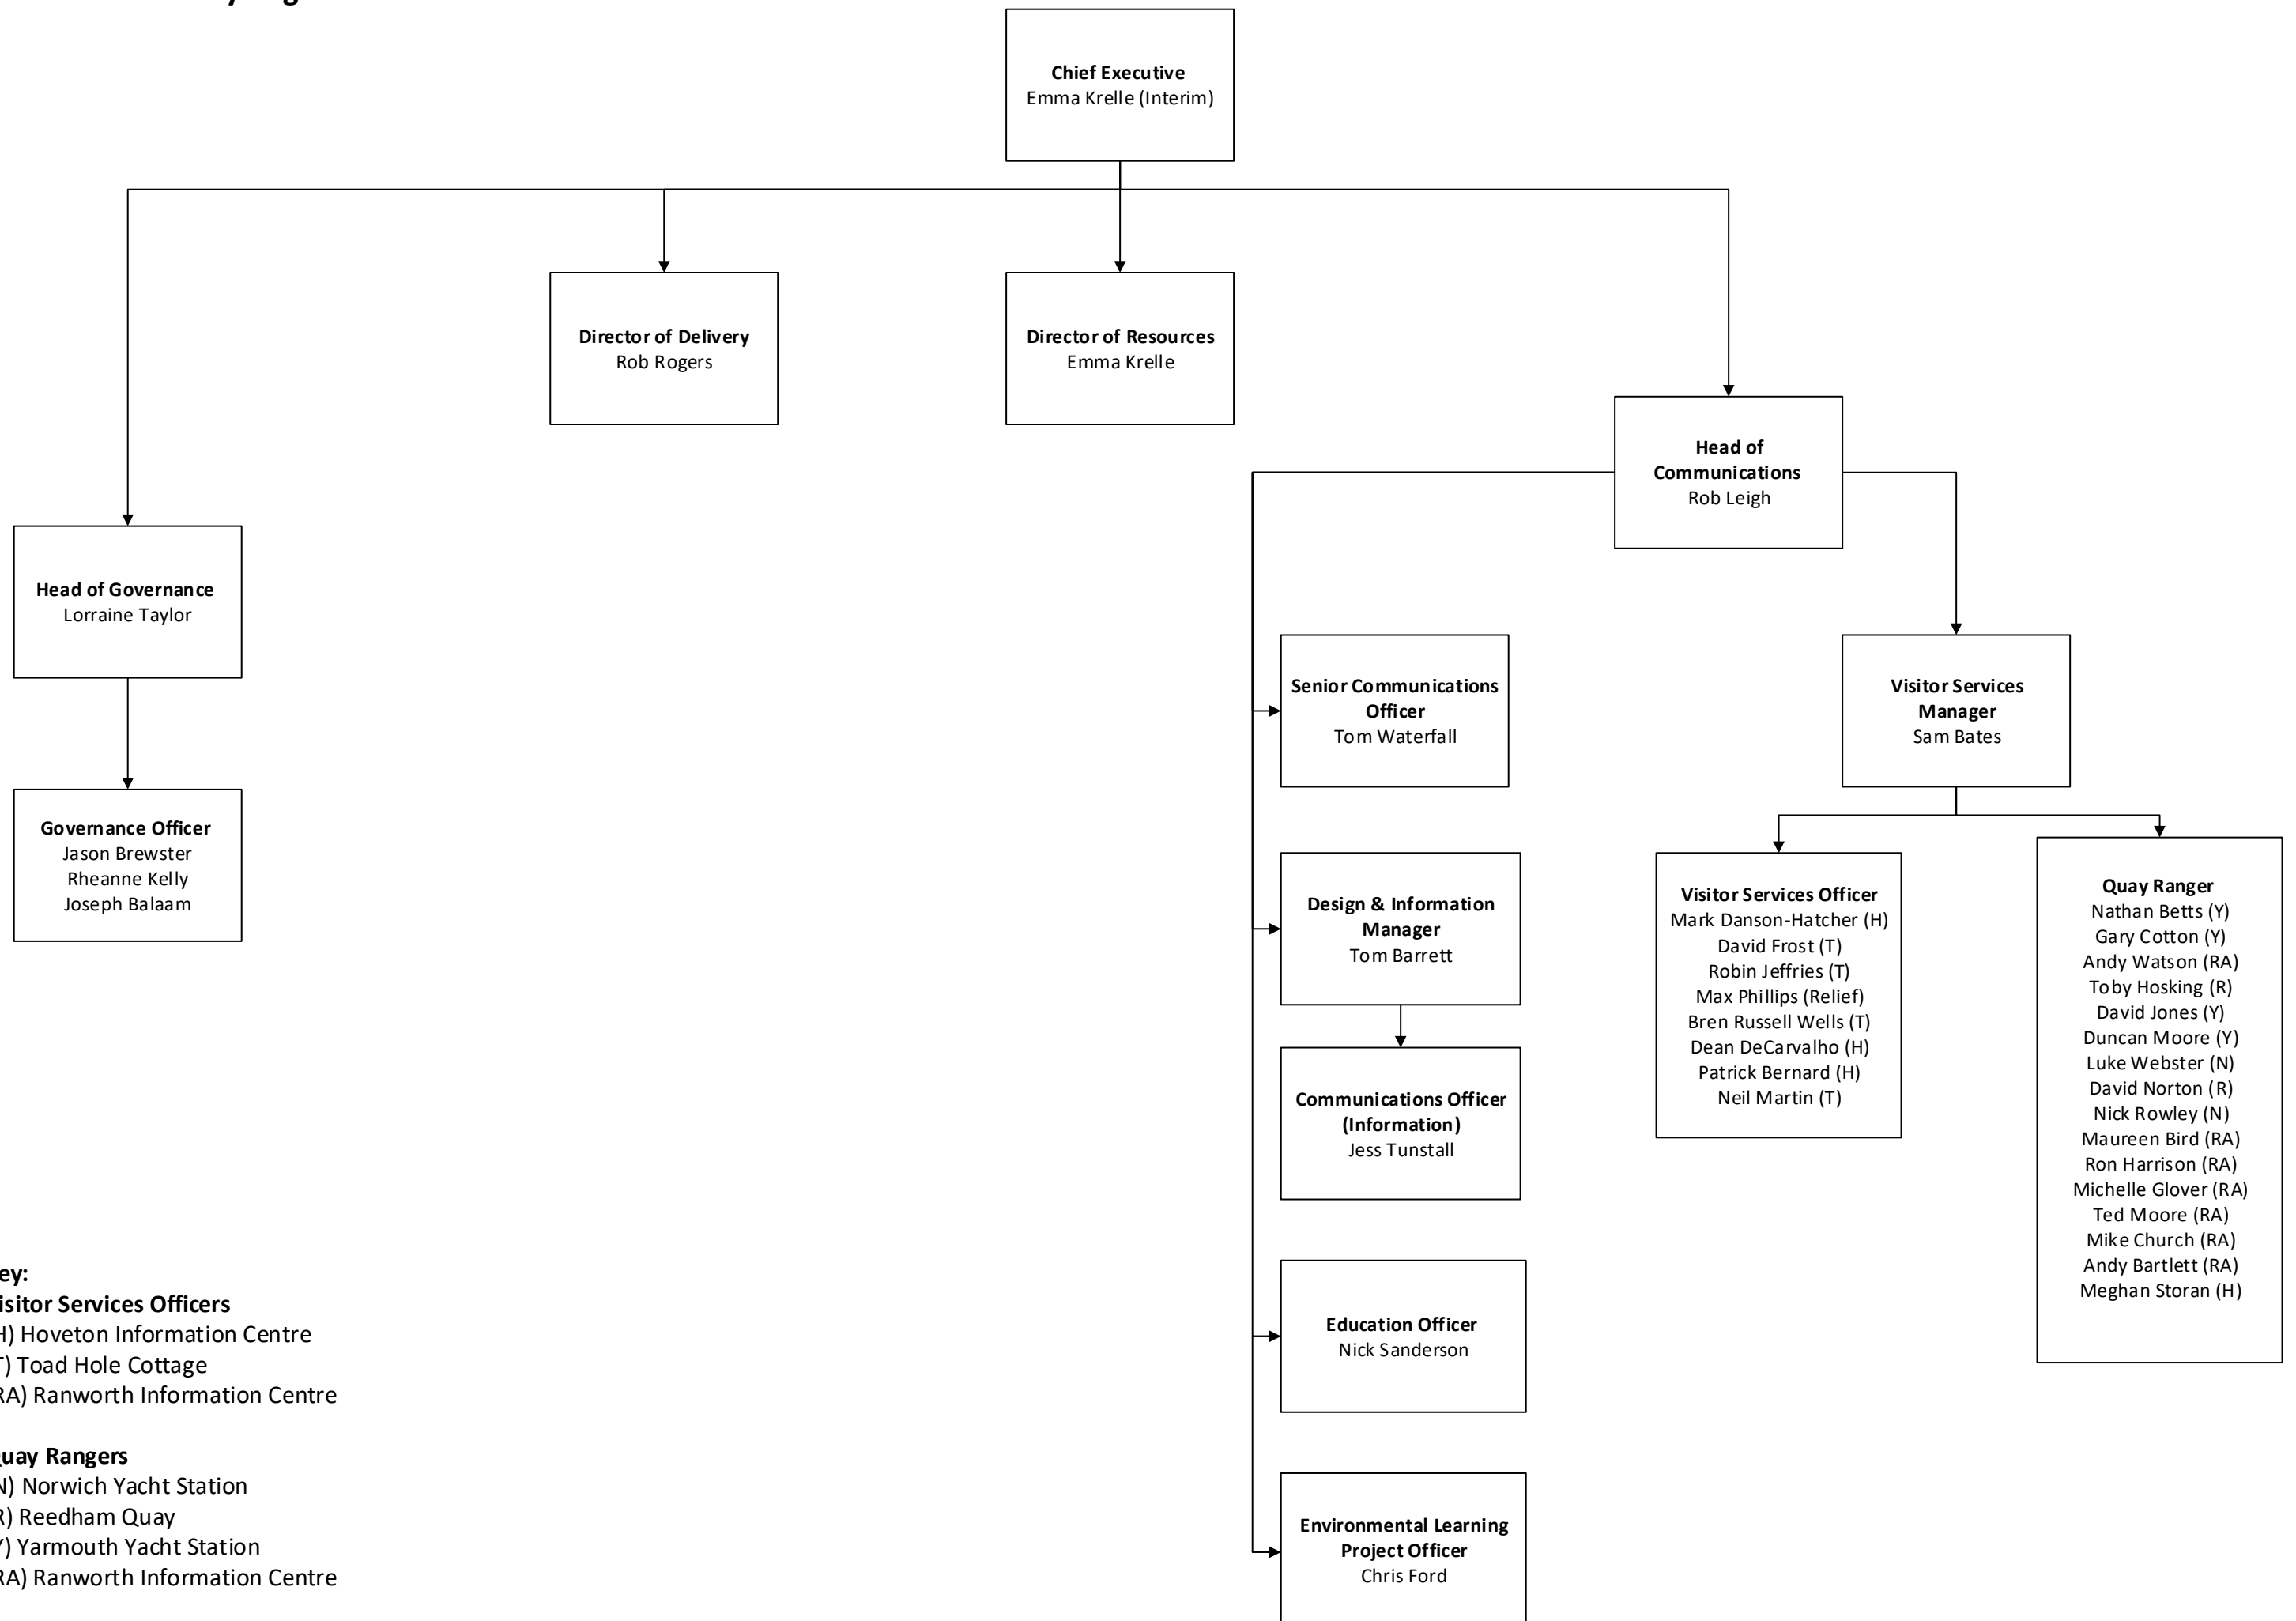

# Broads Authority Organisation Chart - Chief Executive

**Key:**

**Visitor Services Officers**

- (H) Hoveton Information Centre
- (T) Toad Hole Cottage
- (RA) Ranworth Information Centre

**Quay Rangers**

- (N) Norwich Yacht Station
- (R) Reedham Quay
- (Y) Yarmouth Yacht Station
- (RA) Ranworth Information Centre

# Broads Authority Organisation Chart - Resources Directorate

**Broads Authority Organisation Chart - Delivery Directorate**

**Broads Authority Organisation Chart - Delivery Directorate (Cont.)**