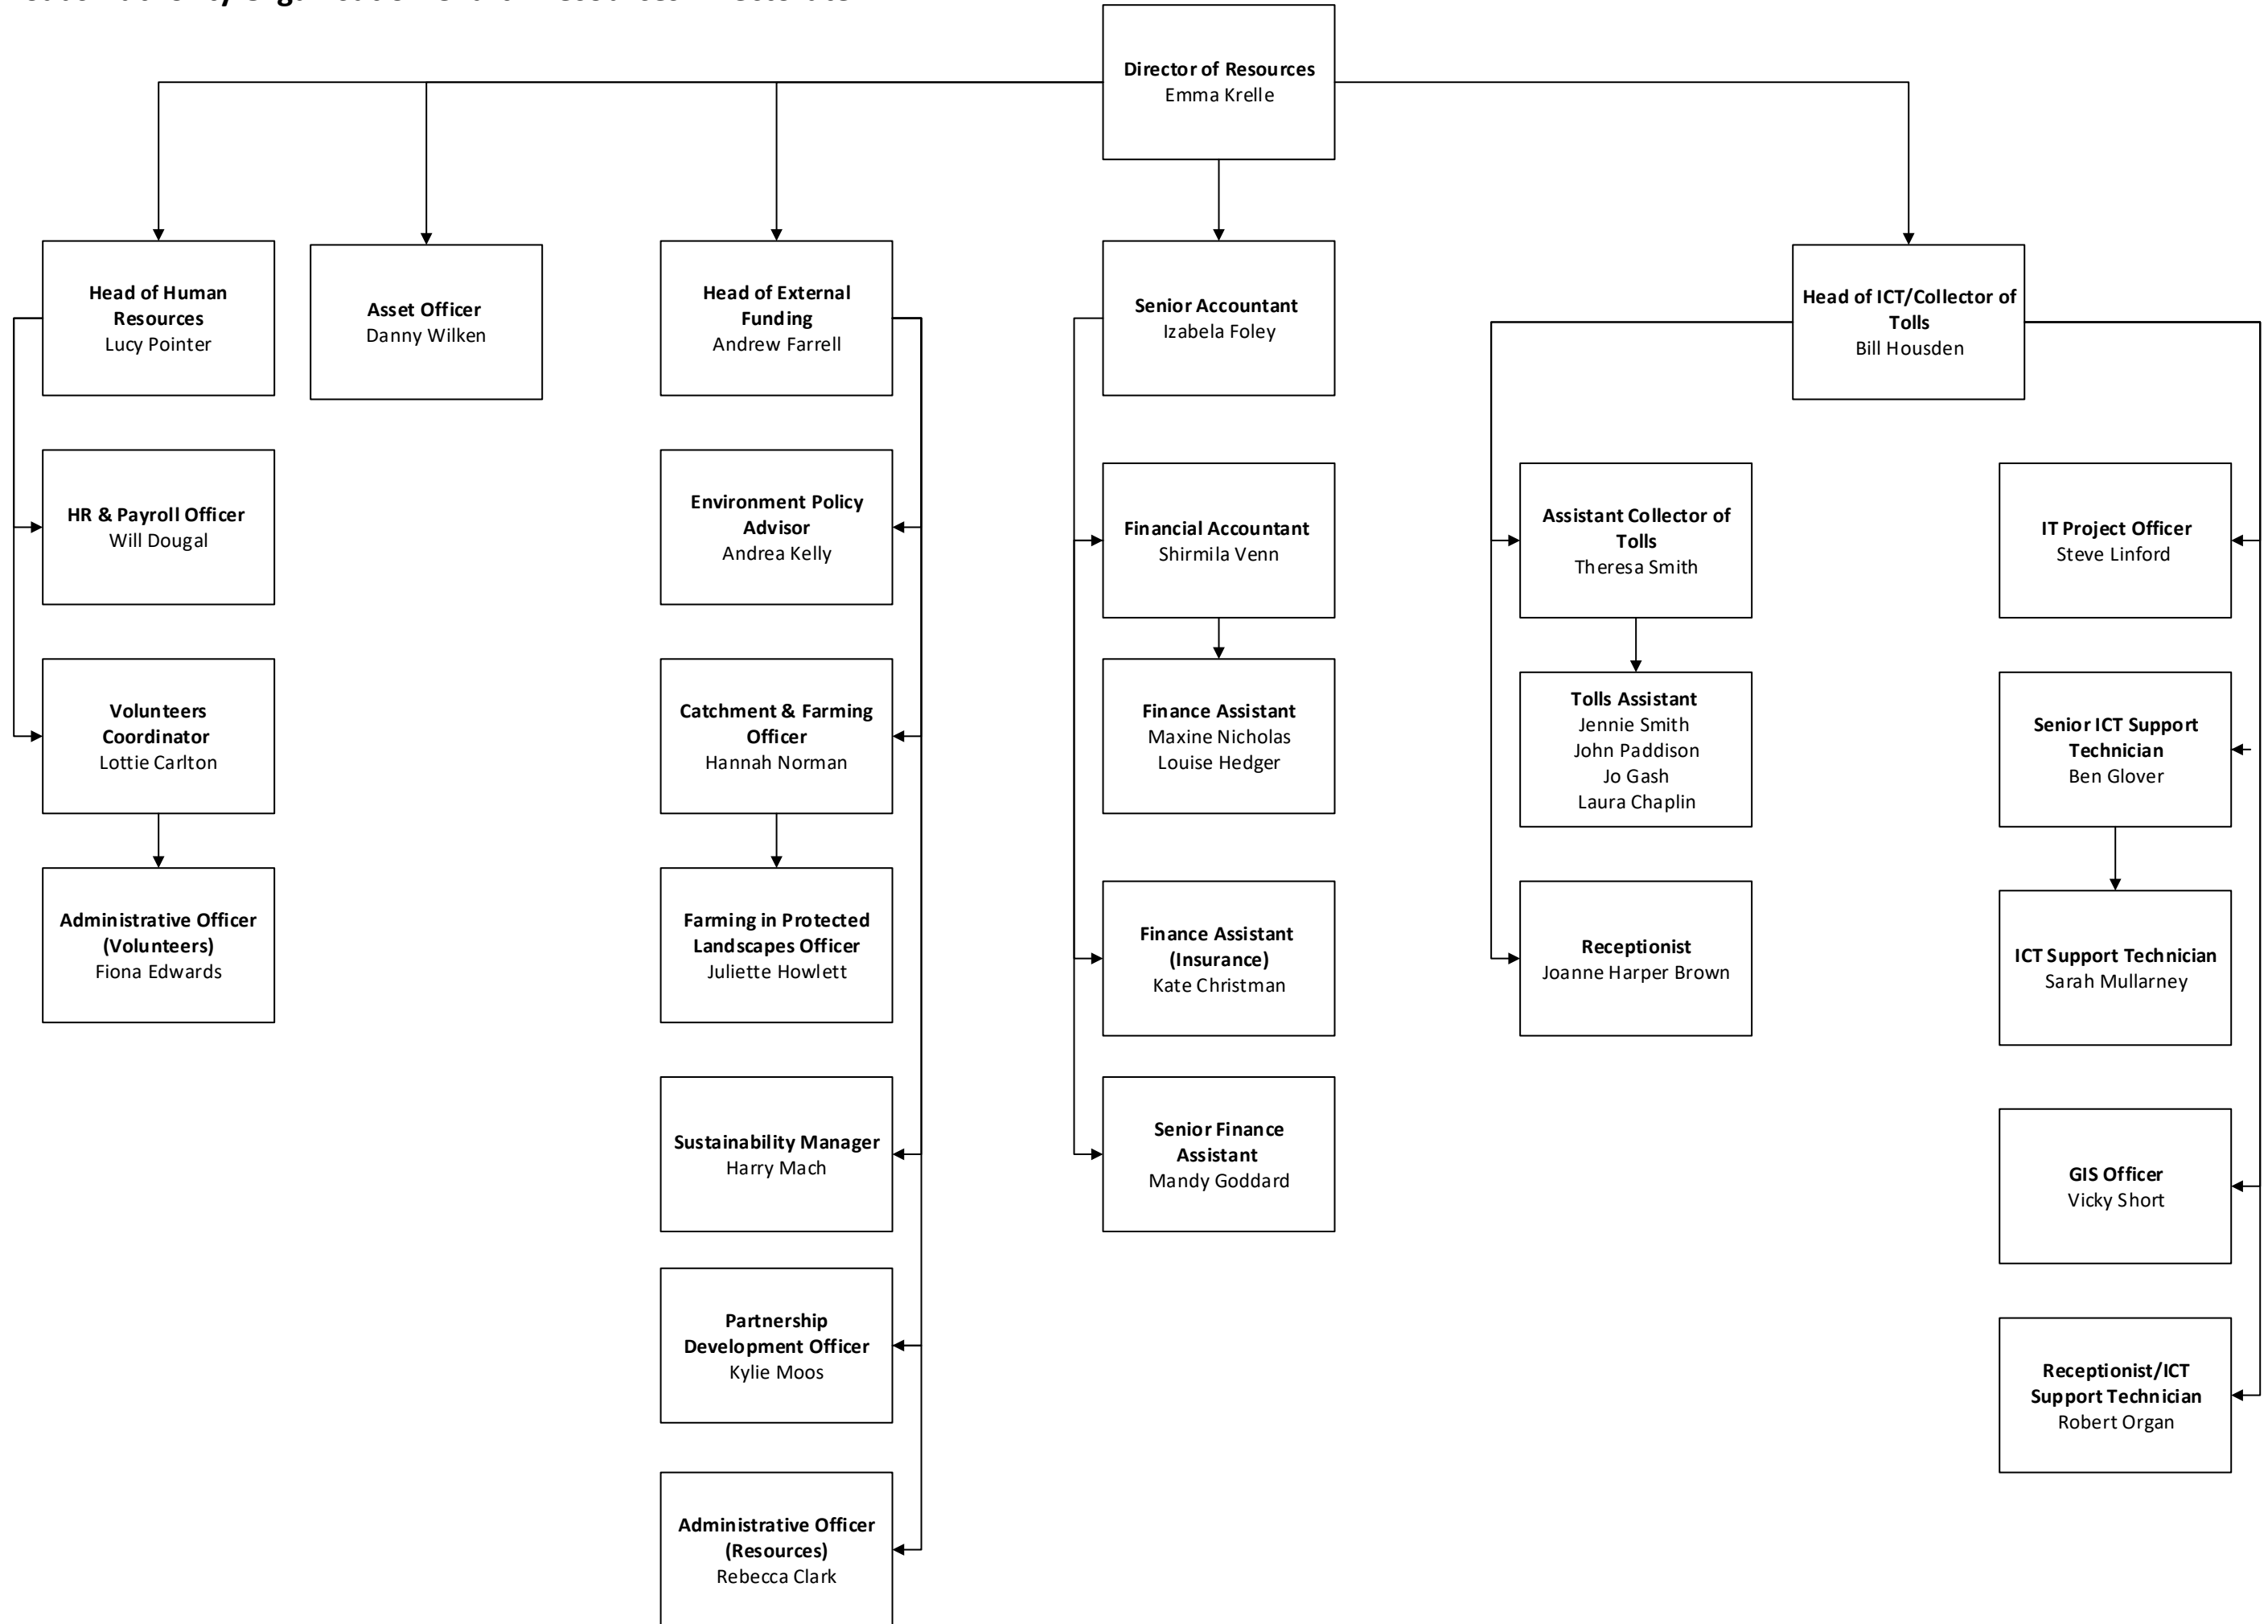

# Broads Authority Organisation Chart - Chief Executive

**Key:**

**Visitor Services Officers**

- (H) Hoveton Information Centre
- (T) Toad Hole Cottage
- (RA) Ranworth Information Centre

**Quay Rangers**

- (N) Norwich Yacht Station
- (R) Reedham Quay
- (Y) Yarmouth Yacht Station
- (RA) Ranworth Information Centre

# Broads Authority Organisation Chart - Resources Directorate

**Broads Authority Organisation Chart - Delivery Directorate**

**Broads Authority Organisation Chart - Delivery Directorate (Cont.)**