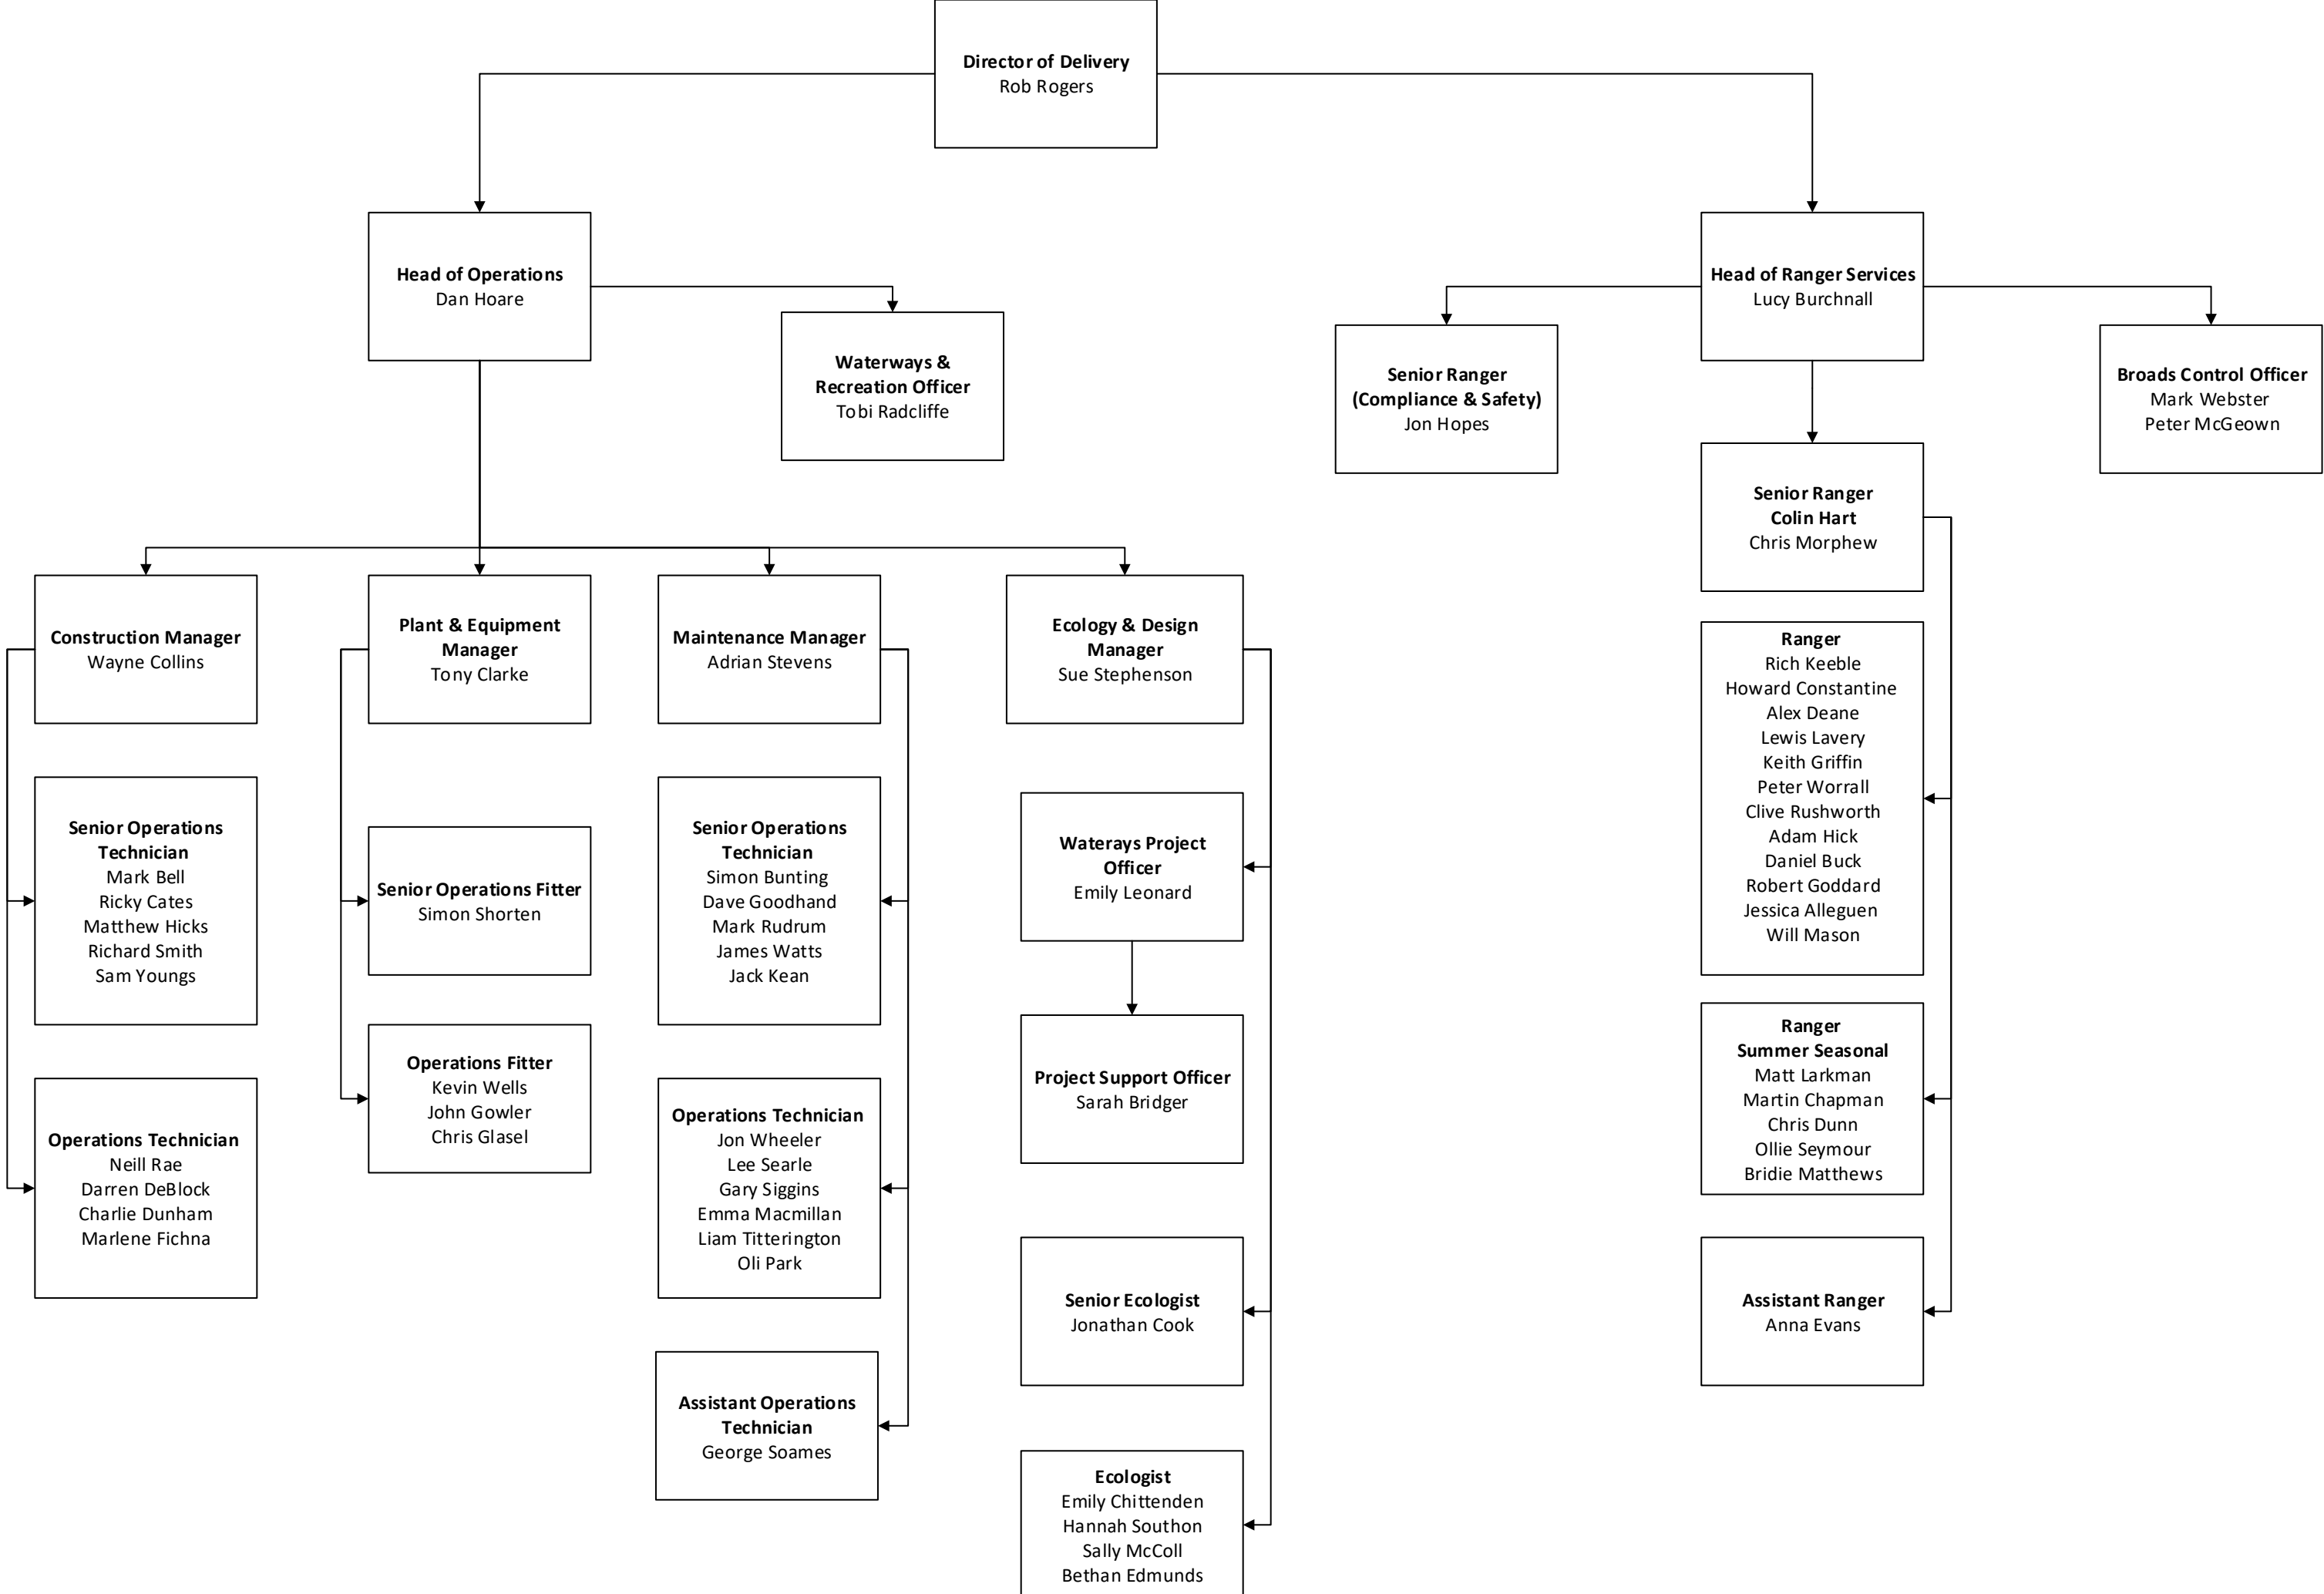

# Broads Authority Organisation Chart - Chief Executive

**Key:**

**Visitor Services Officers**

- (H) Hoveton Information Centre
- (T) Toad Hole Cottage
- (RA) Ranworth Information Centre

**Quay Rangers**

- (N) Norwich Yacht Station
- (R) Reedham Quay
- (Y) Yarmouth Yacht Station
- (RA) Ranworth Information Centre

# Broads Authority Organisation Chart - Resources Directorate

**Broads Authority Organisation Chart - Delivery Directorate**

**Broads Authority Organisation Chart - Delivery Directorate (Cont.)**