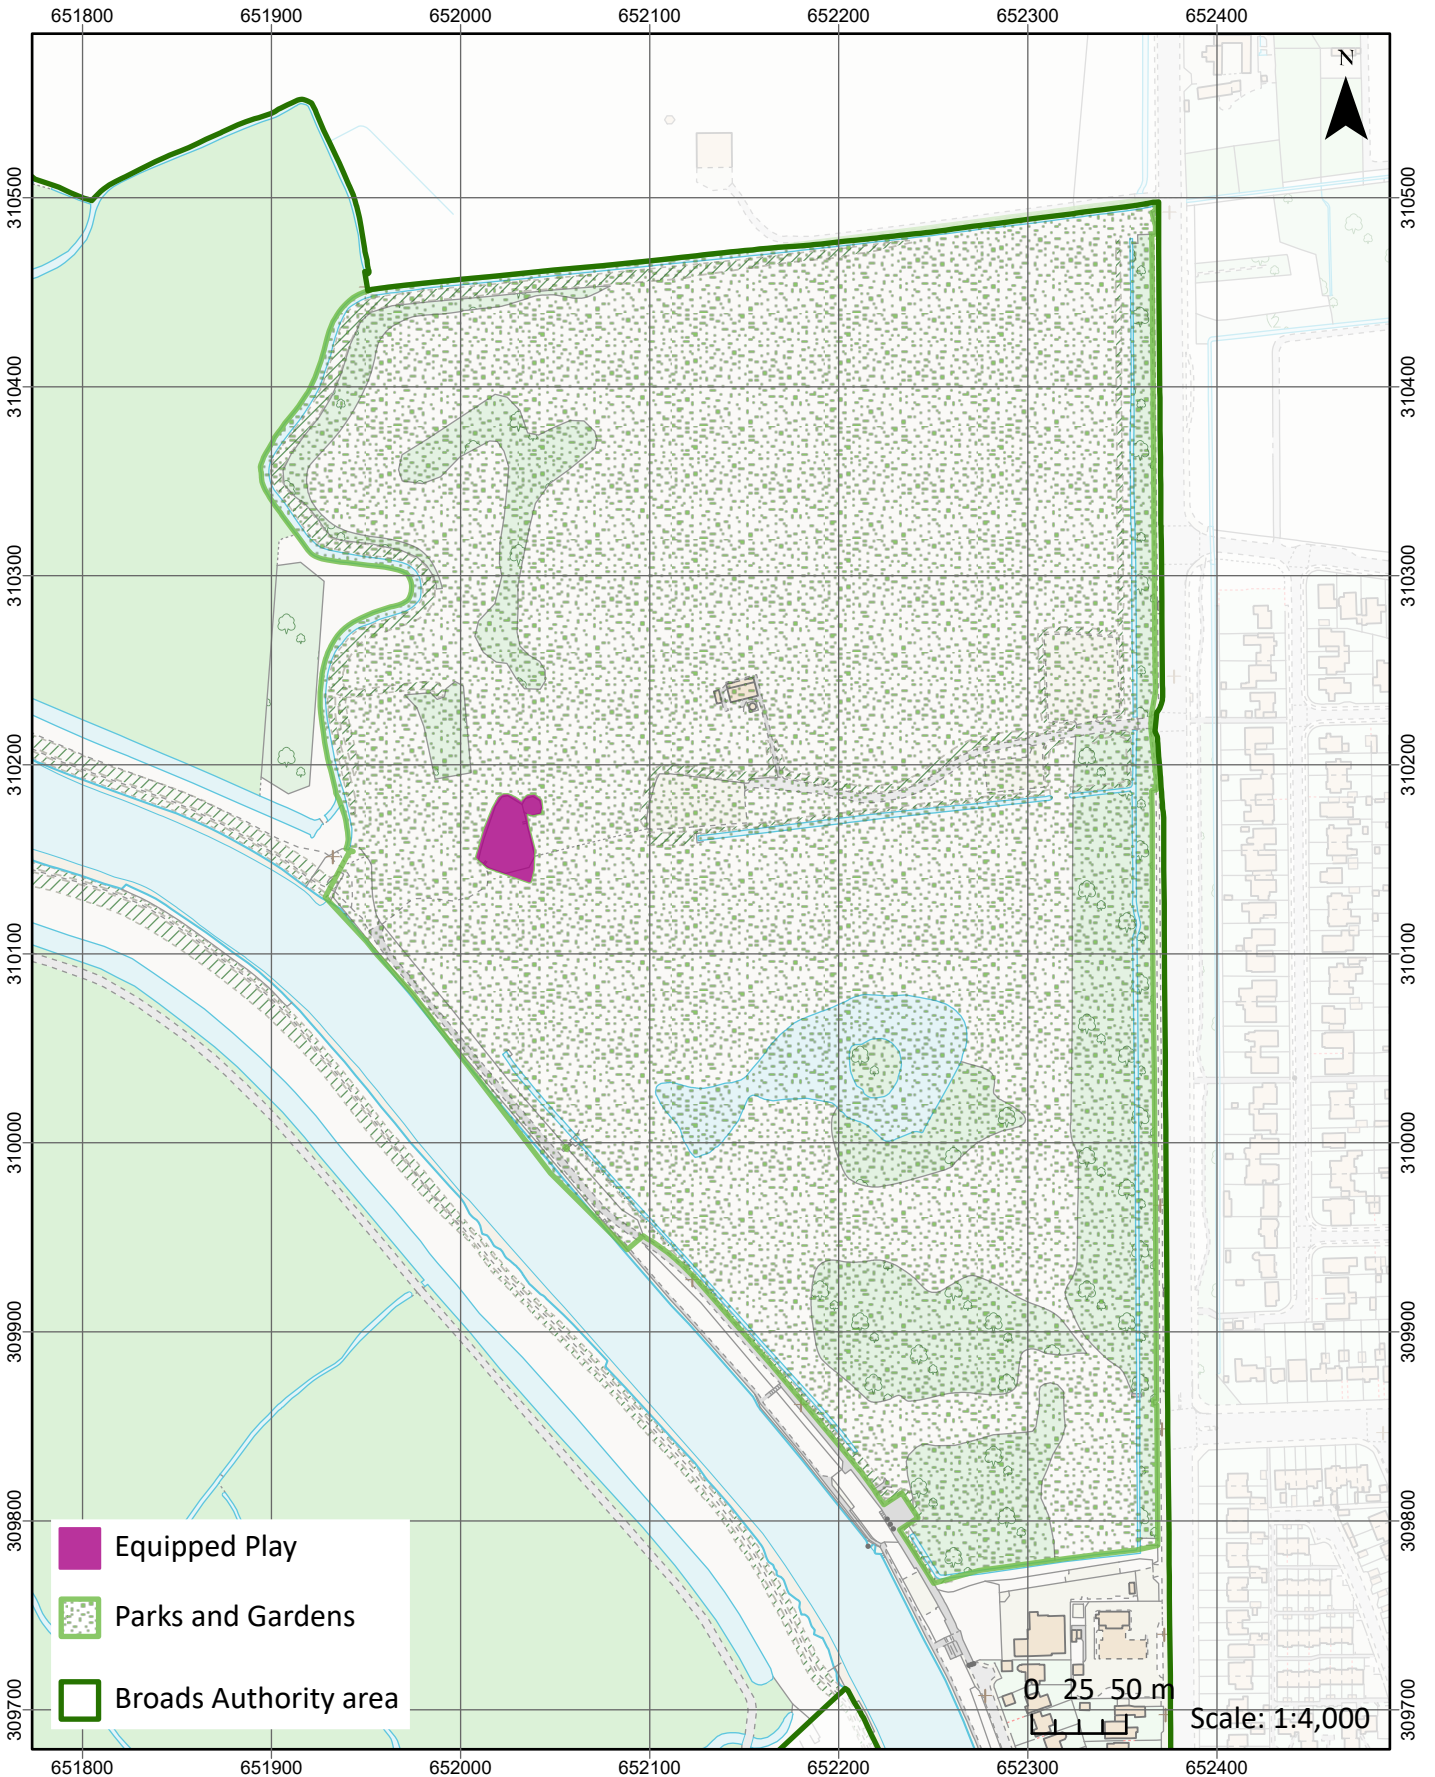

Local Green Space - Filby Claypits

Local Green Space - Filby Common

Local Green Space

Local Green Space - Playing Field

Local Green Space - Potter Heigham Bridge Green

Local Green Space - Rollesby Staithe

Local Green Space - The Stone Pit

Belagh

PUBDM10: Open space on land, play space, sports fields and allotments

Bramerton

PUBDM10: Open space on land, play space, sports fields and allotments

Burgh Castle

Bure Park

Cantley

Chedgrave & Loddon

Cobholm

Ditchingham

Ellingham

Gillingham

Herringfleet

Marshes adjacent to Broadland Rugby Club

Nicholas Everitt Park

Outney Common