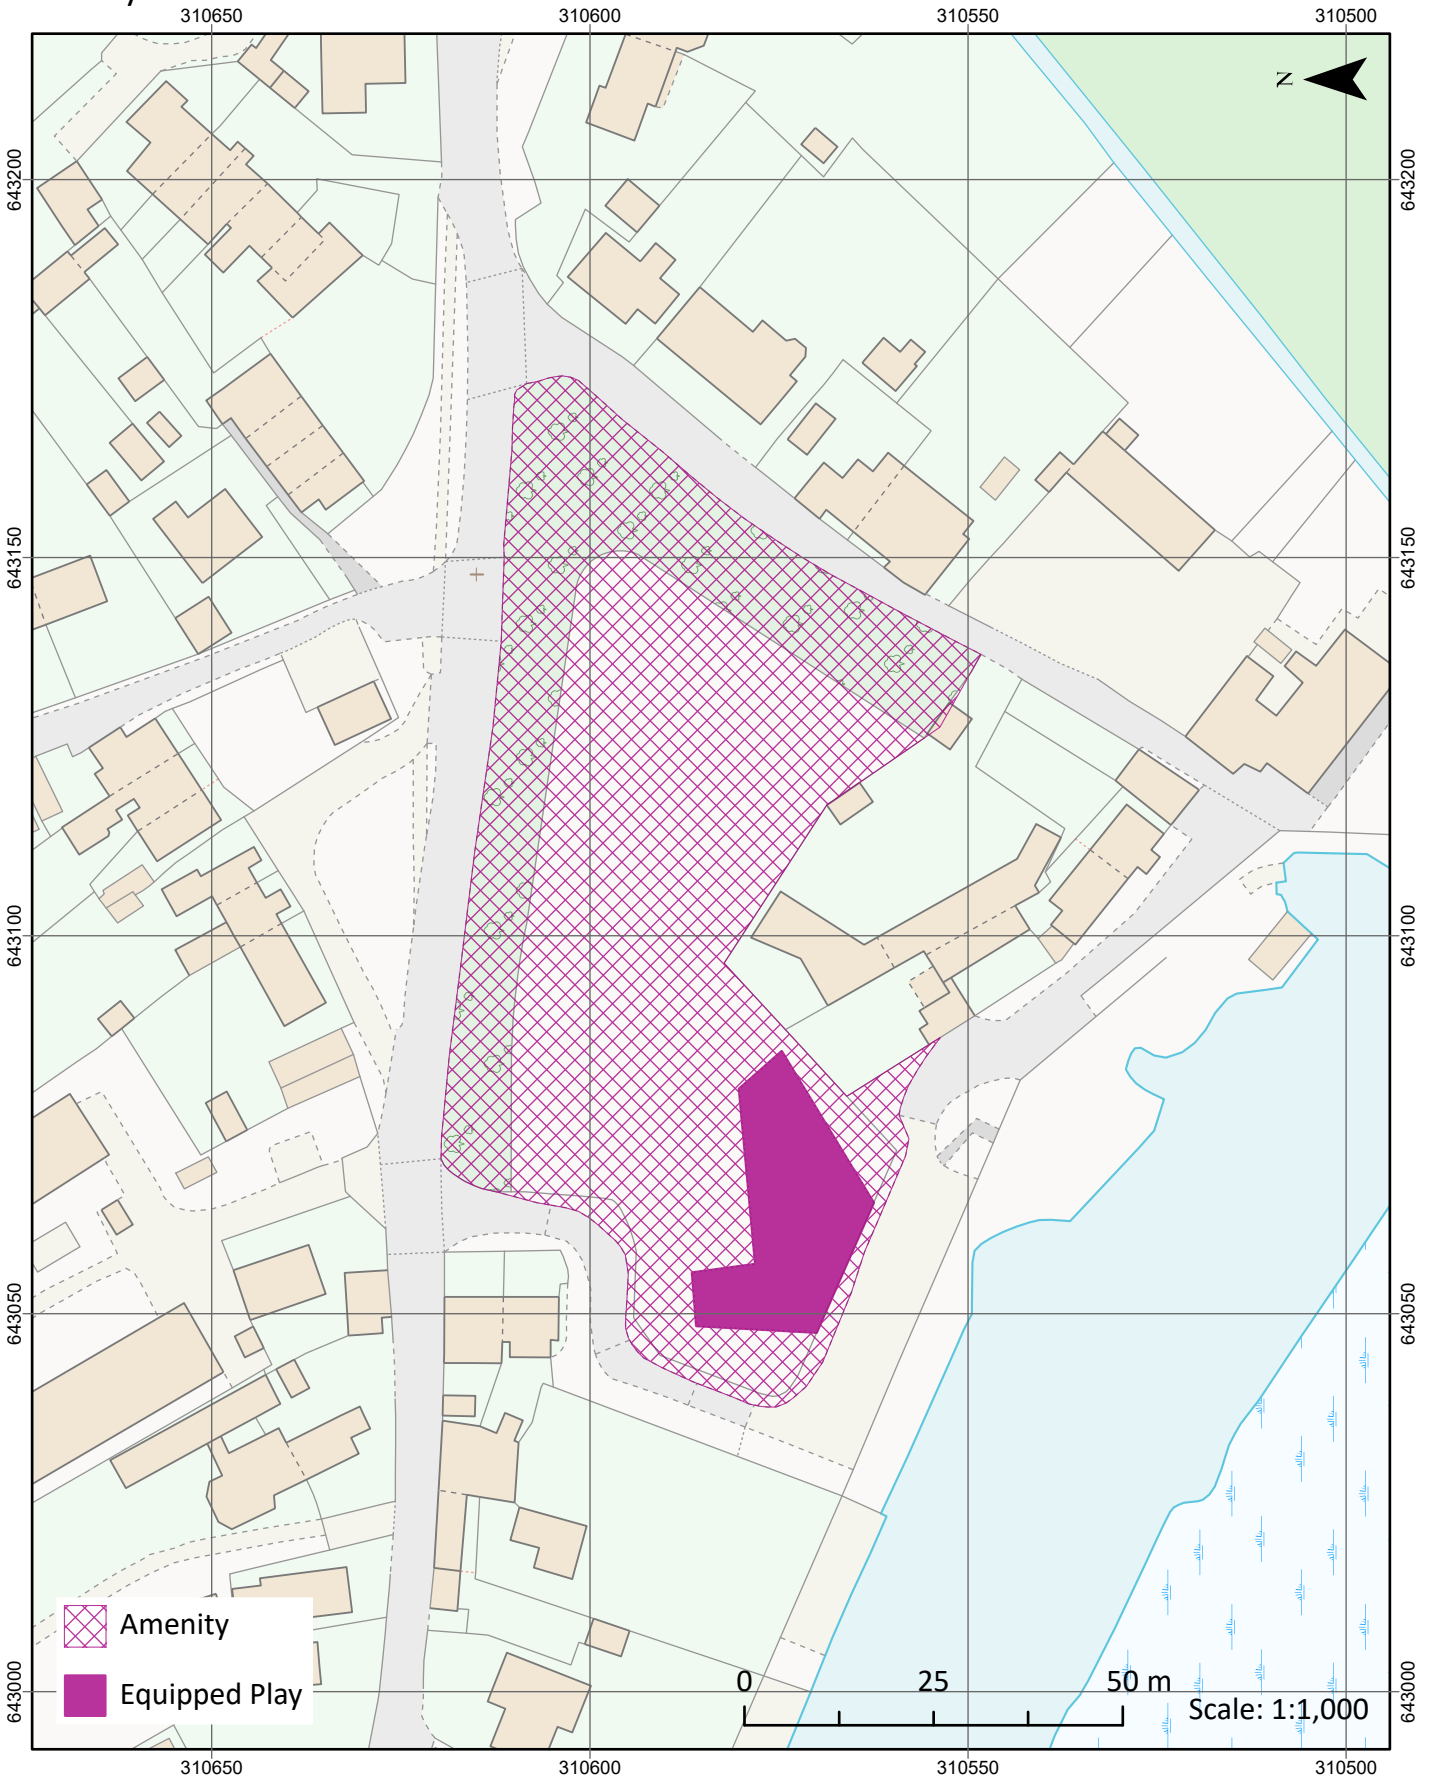

Development boundary - Filby

Development boundary - Oulton Broad

Development boundary - Thorpe St Andrew

Development boundary - Wroxham and Hoveton

Railway stations: Berney Arms Station

Railway stations: Buckenham Station

Local Green Space - Filby Claypits

Local Green Space - Filby Common

Local Green Space

Local Green Space - Playing Field

Local Green Space - Potter Heigham Bridge Green

Local Green Space - Rollesby Staithe

Local Green Space - The Stone Pit

PUBDM10: Open space on land, play space, sports fields and allotments

Runham

Rockland

Somerton

St Edmunds Church, Thurne

St Michael's Church, Church Lane, Oulton Broad

Stokesby

Surlingham Ferry