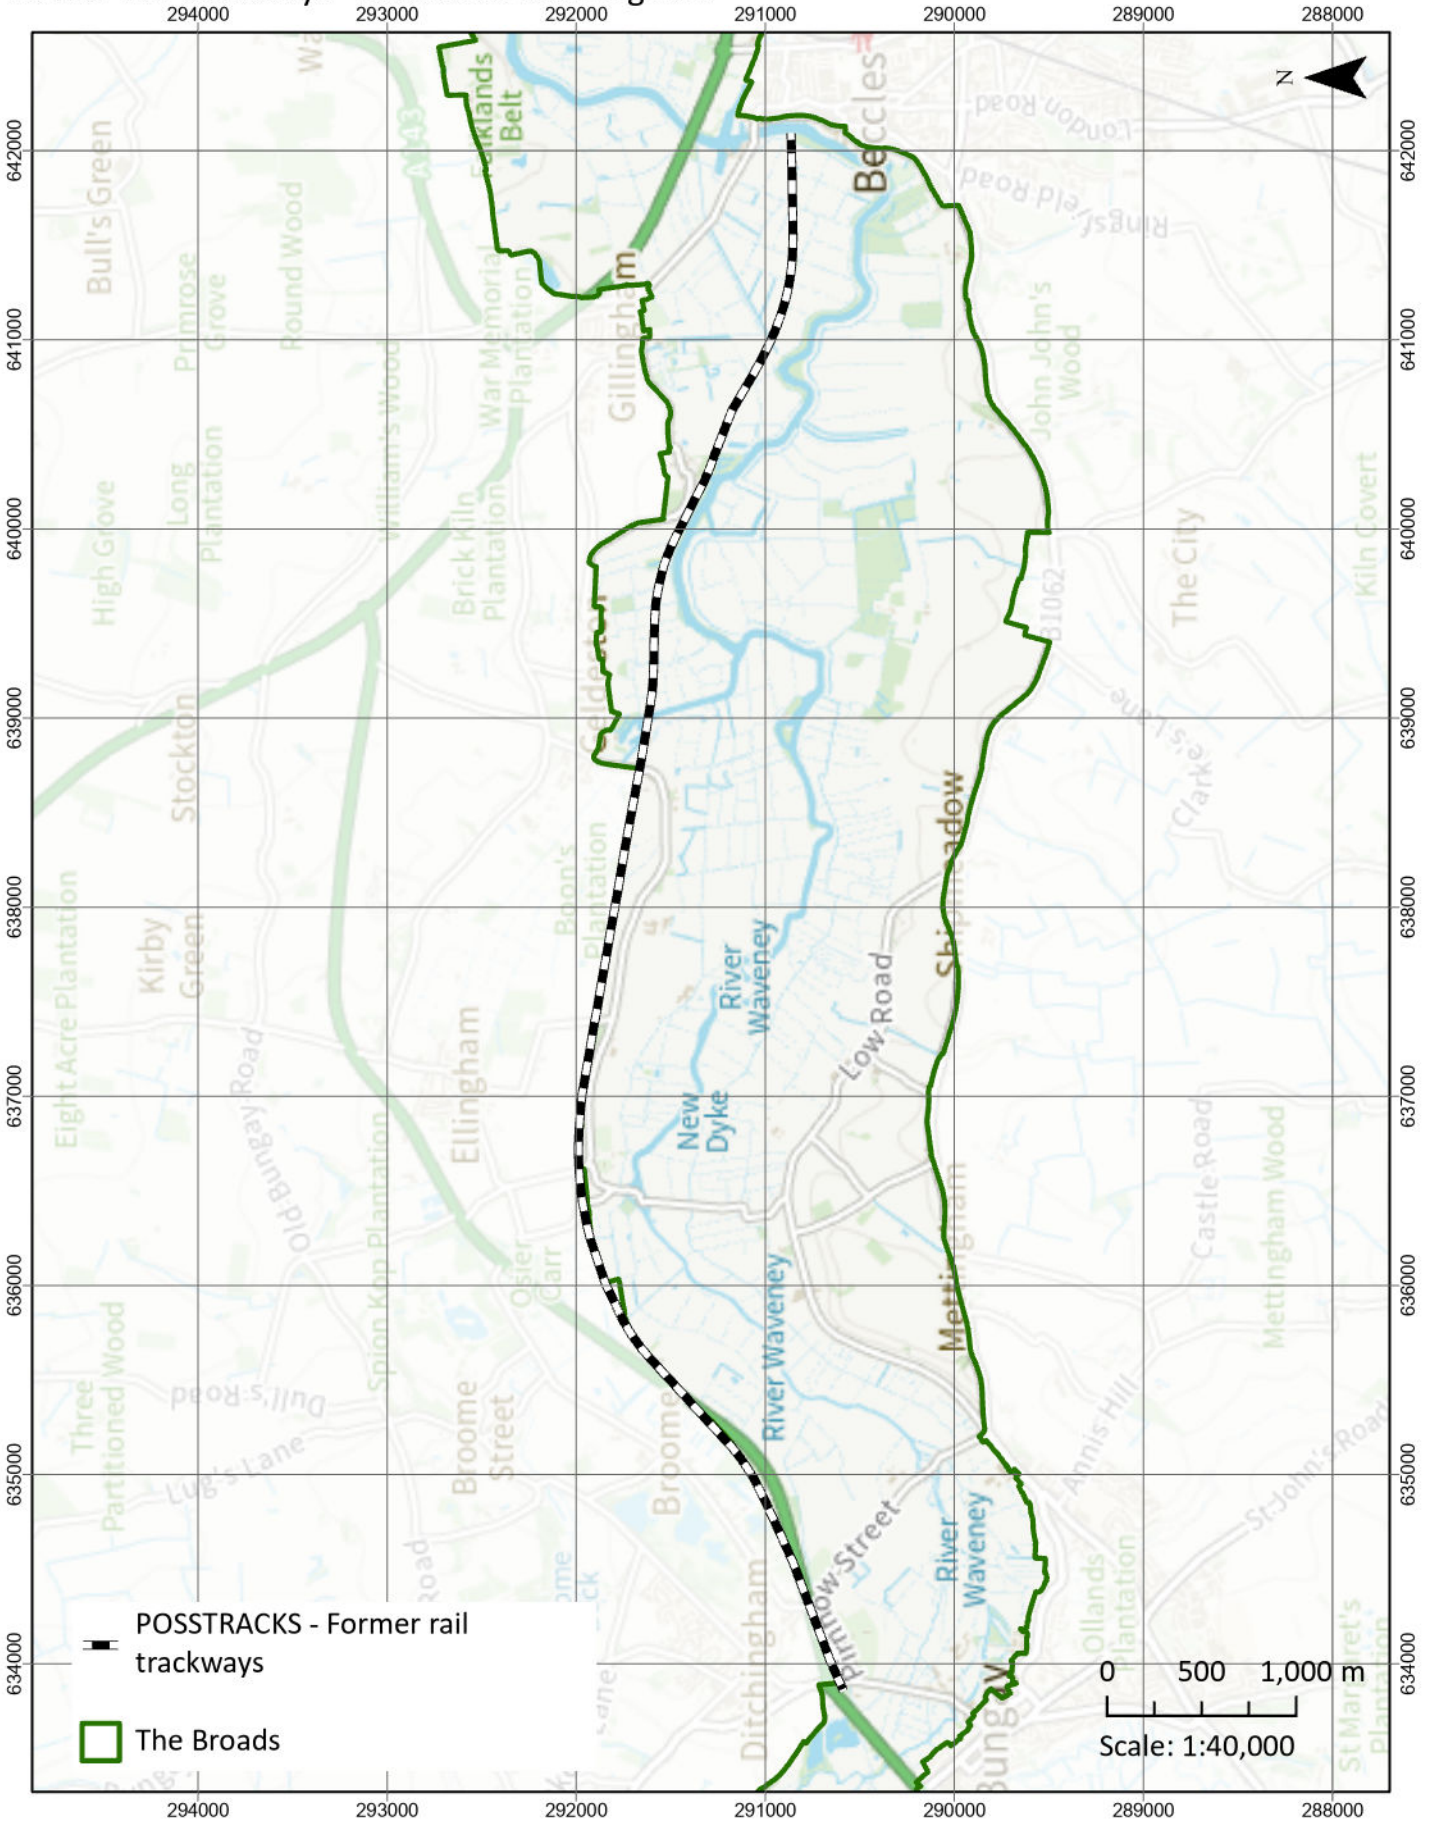

Development boundary - Filby

Development boundary - Oulton Broad

Development boundary - Thorpe St Andrew

Development boundary - Wroxham and Hoveton

Railway stations: Berney Arms Station

Railway stations: Buckenham Station

Local Green Space - Filby Claypits

Local Green Space - Filby Common

Local Green Space

Local Green Space - Playing Field

Local Green Space - Potter Heigham Bridge Green

Local Green Space - Rollesby Staithe

Local Green Space - The Stone Pit

PUBDM10: Open space on land, play space, sports fields and allotments

Thurne

Waveney Meadow

Winterton Dunes

Former rail trackways - Beccles to Ditchingham

Former rail trackways - Great Yarmouth to Fritton

Former rail trackways - Haddiscoe-Beccles former railway