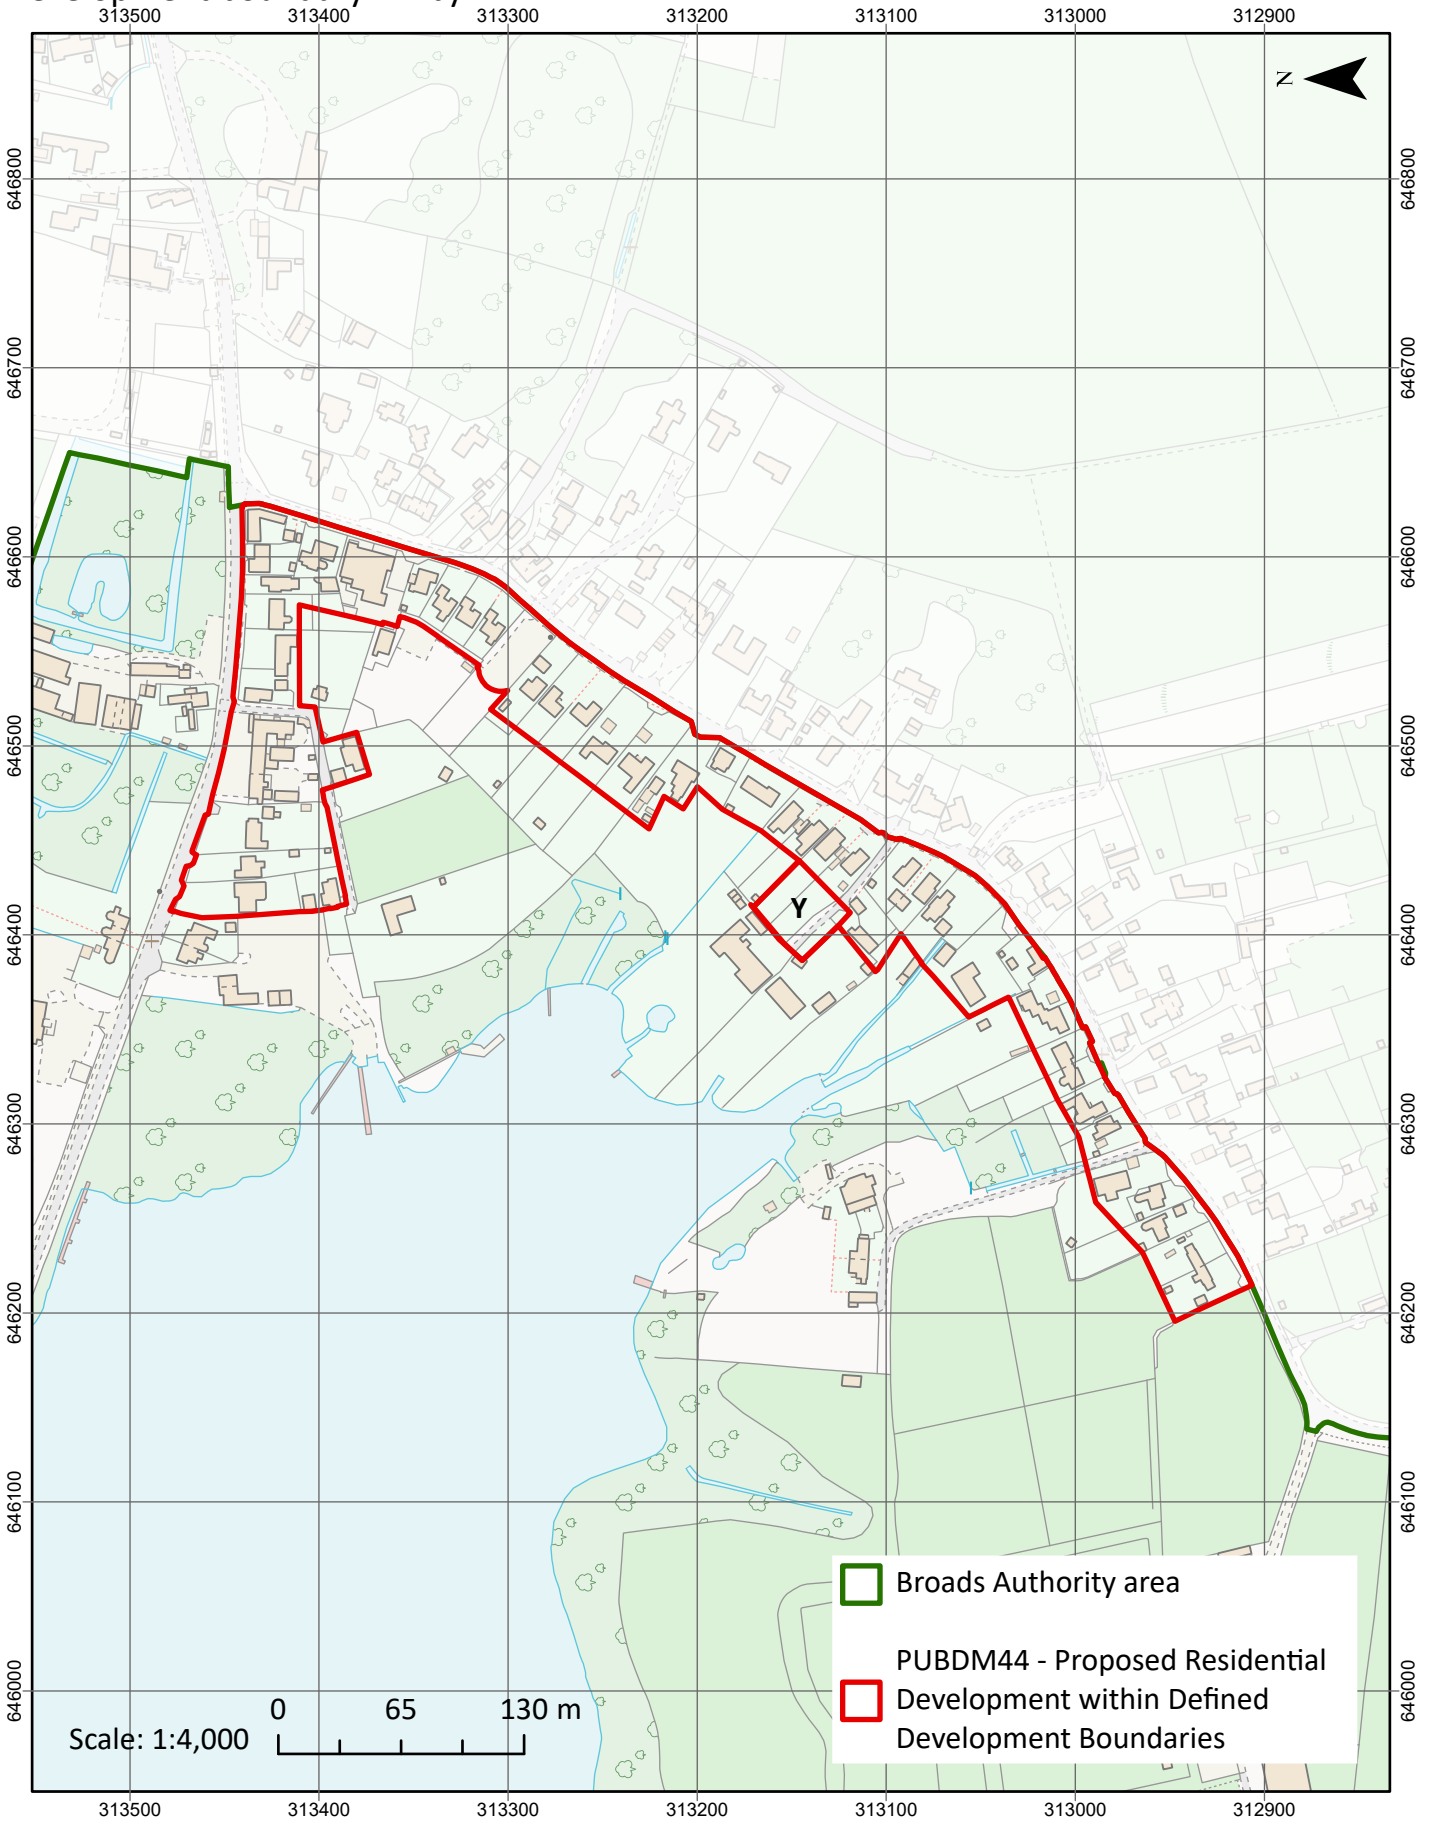

Development boundary - Filby

Development boundary - Oulton Broad

Development boundary - Thorpe St Andrew

Development boundary - Wroxham and Hoveton

Railway stations: Berney Arms Station

Railway stations: Buckenham Station

Railway stations: Haddiscoe Station

Railway stations: Hoveton & Wroxham Station

Railway stations: Somerleyton

Local Green Space - Broadland Sports Club

Local Green Space

Local Green Space - Caen Meadow/Trafford memorial ground and public staithe