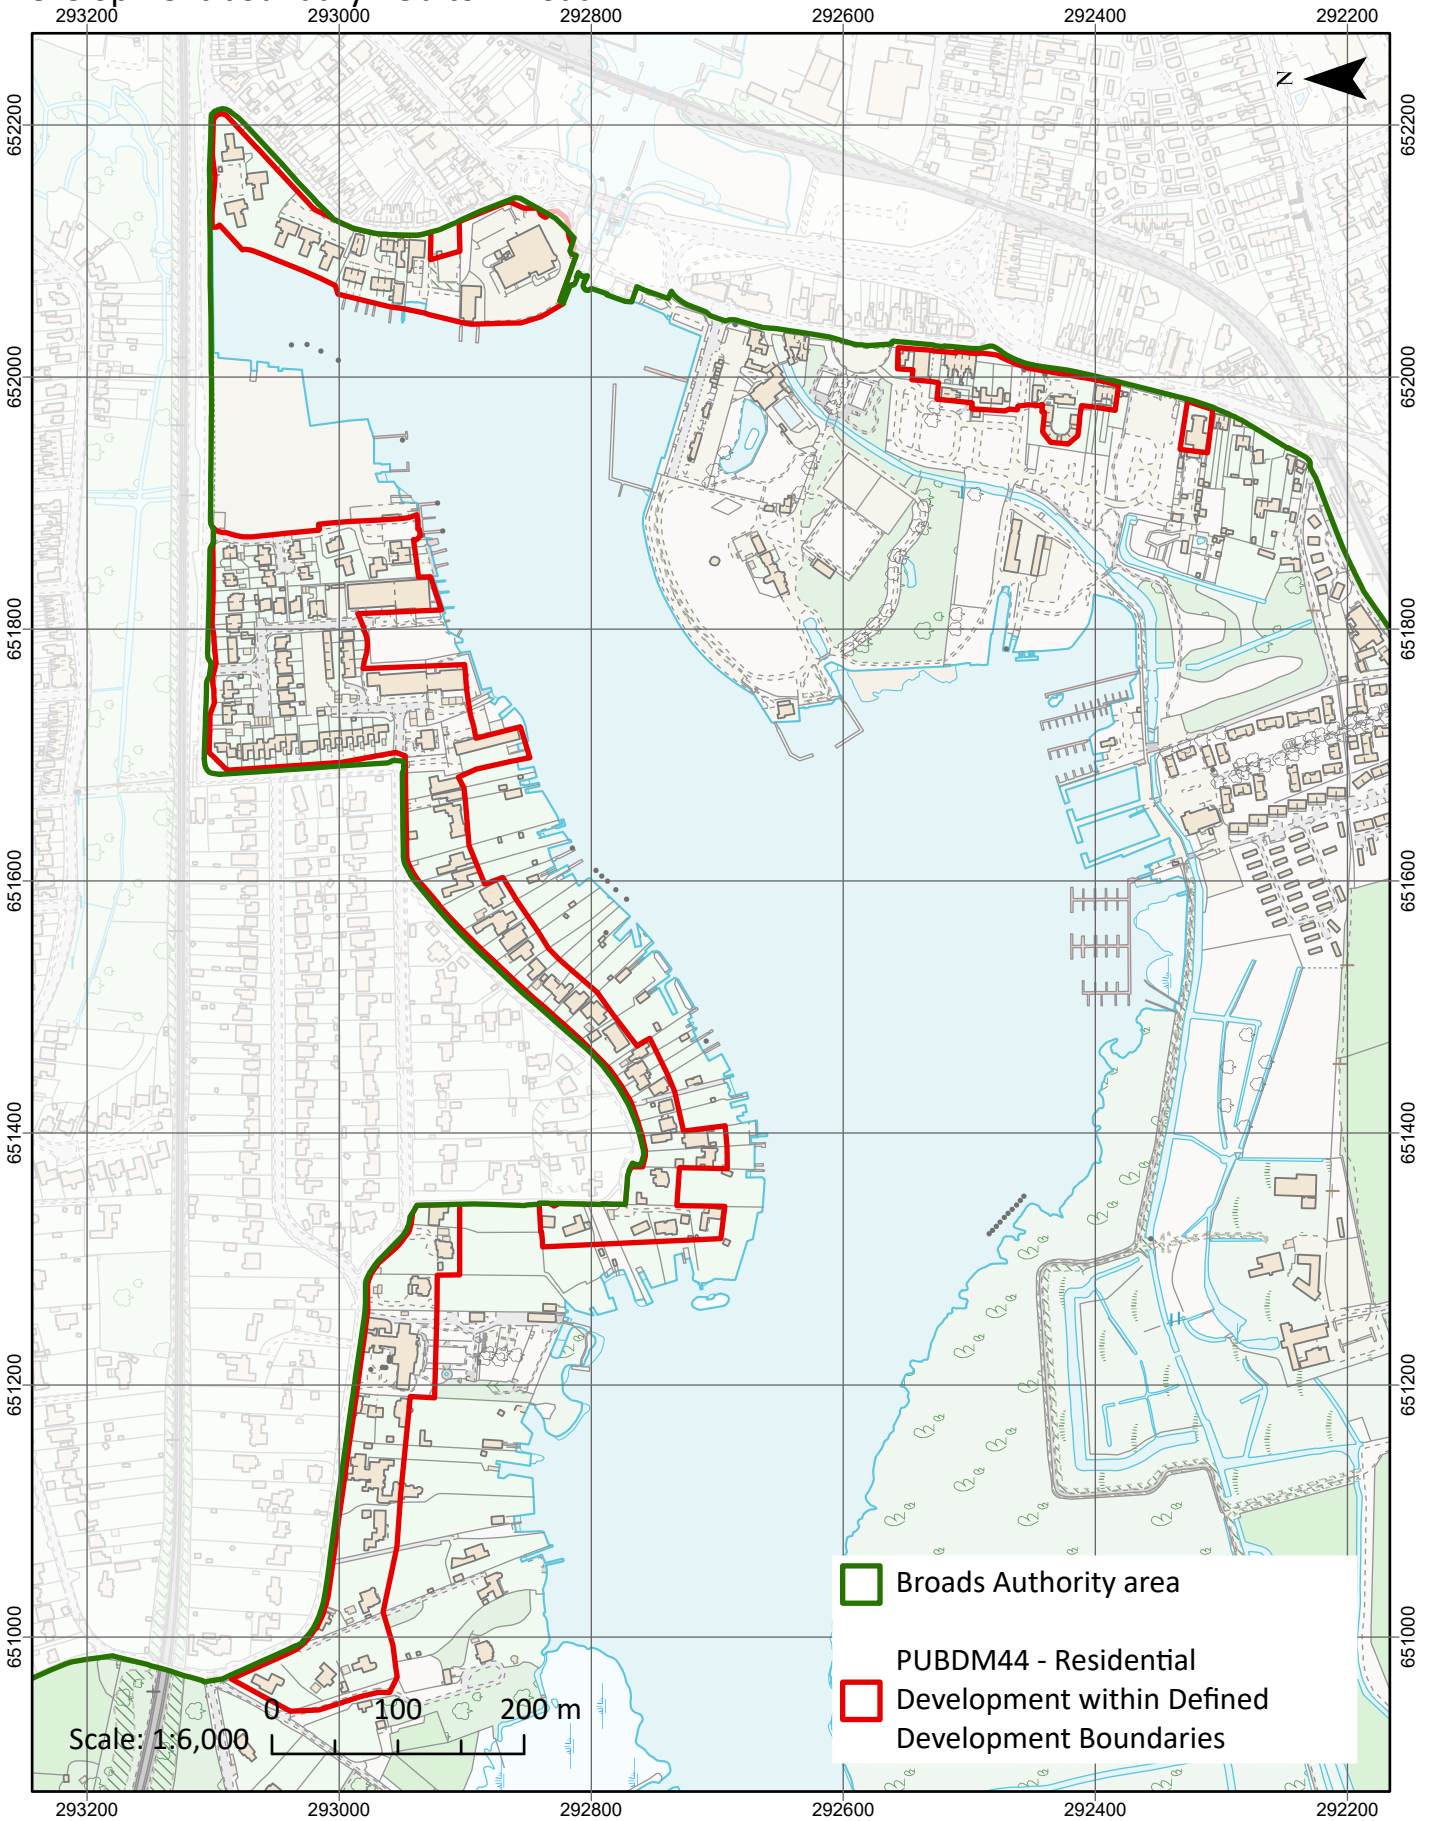

Development boundary - Filby

Development boundary - Oulton Broad

Development boundary - Thorpe St Andrew

Development boundary - Wroxham and Hoveton

Railway stations: Berney Arms Station

Railway stations: Buckenham Station

Railway stations: Haddiscoe Station

Railway stations: Hoveton & Wroxham Station

Railway stations: Somerleyton

Local Green Space - Broadland Sports Club

Local Green Space

Local Green Space - Caen Meadow/Trafford memorial ground and public staithe