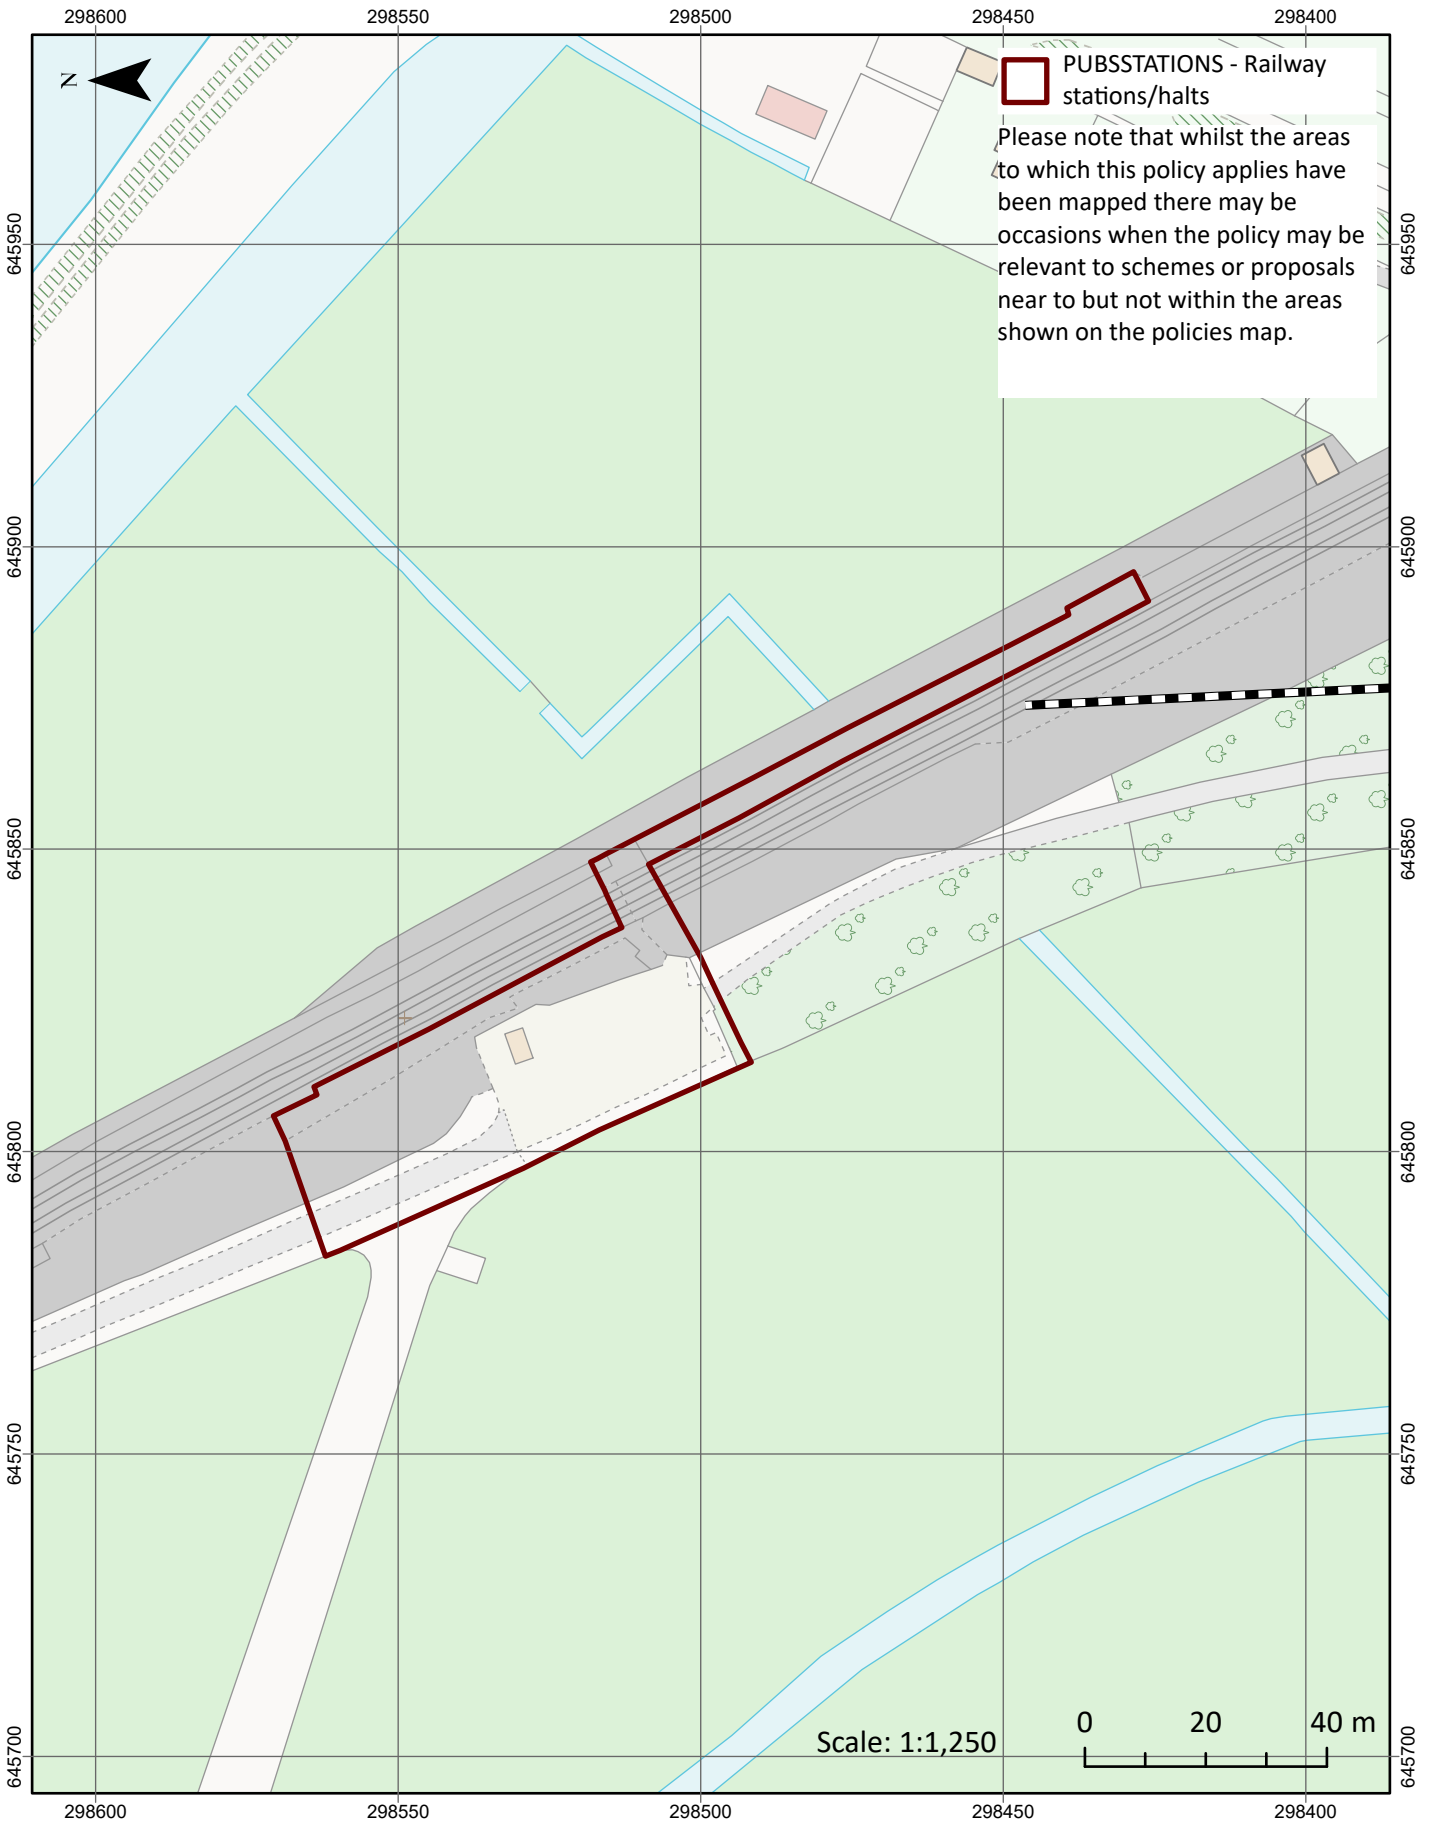

Development boundary - Filby

Development boundary - Oulton Broad

Development boundary - Thorpe St Andrew

Development boundary - Wroxham and Hoveton

Railway stations: Berney Arms Station

Railway stations: Buckenham Station

Railway stations: Haddiscoe Station

Railway stations: Hoveton & Wroxham Station

Railway stations: Somerleyton

Local Green Space - Broadland Sports Club

Local Green Space

Local Green Space - Caen Meadow/Trafford memorial ground and public staithe