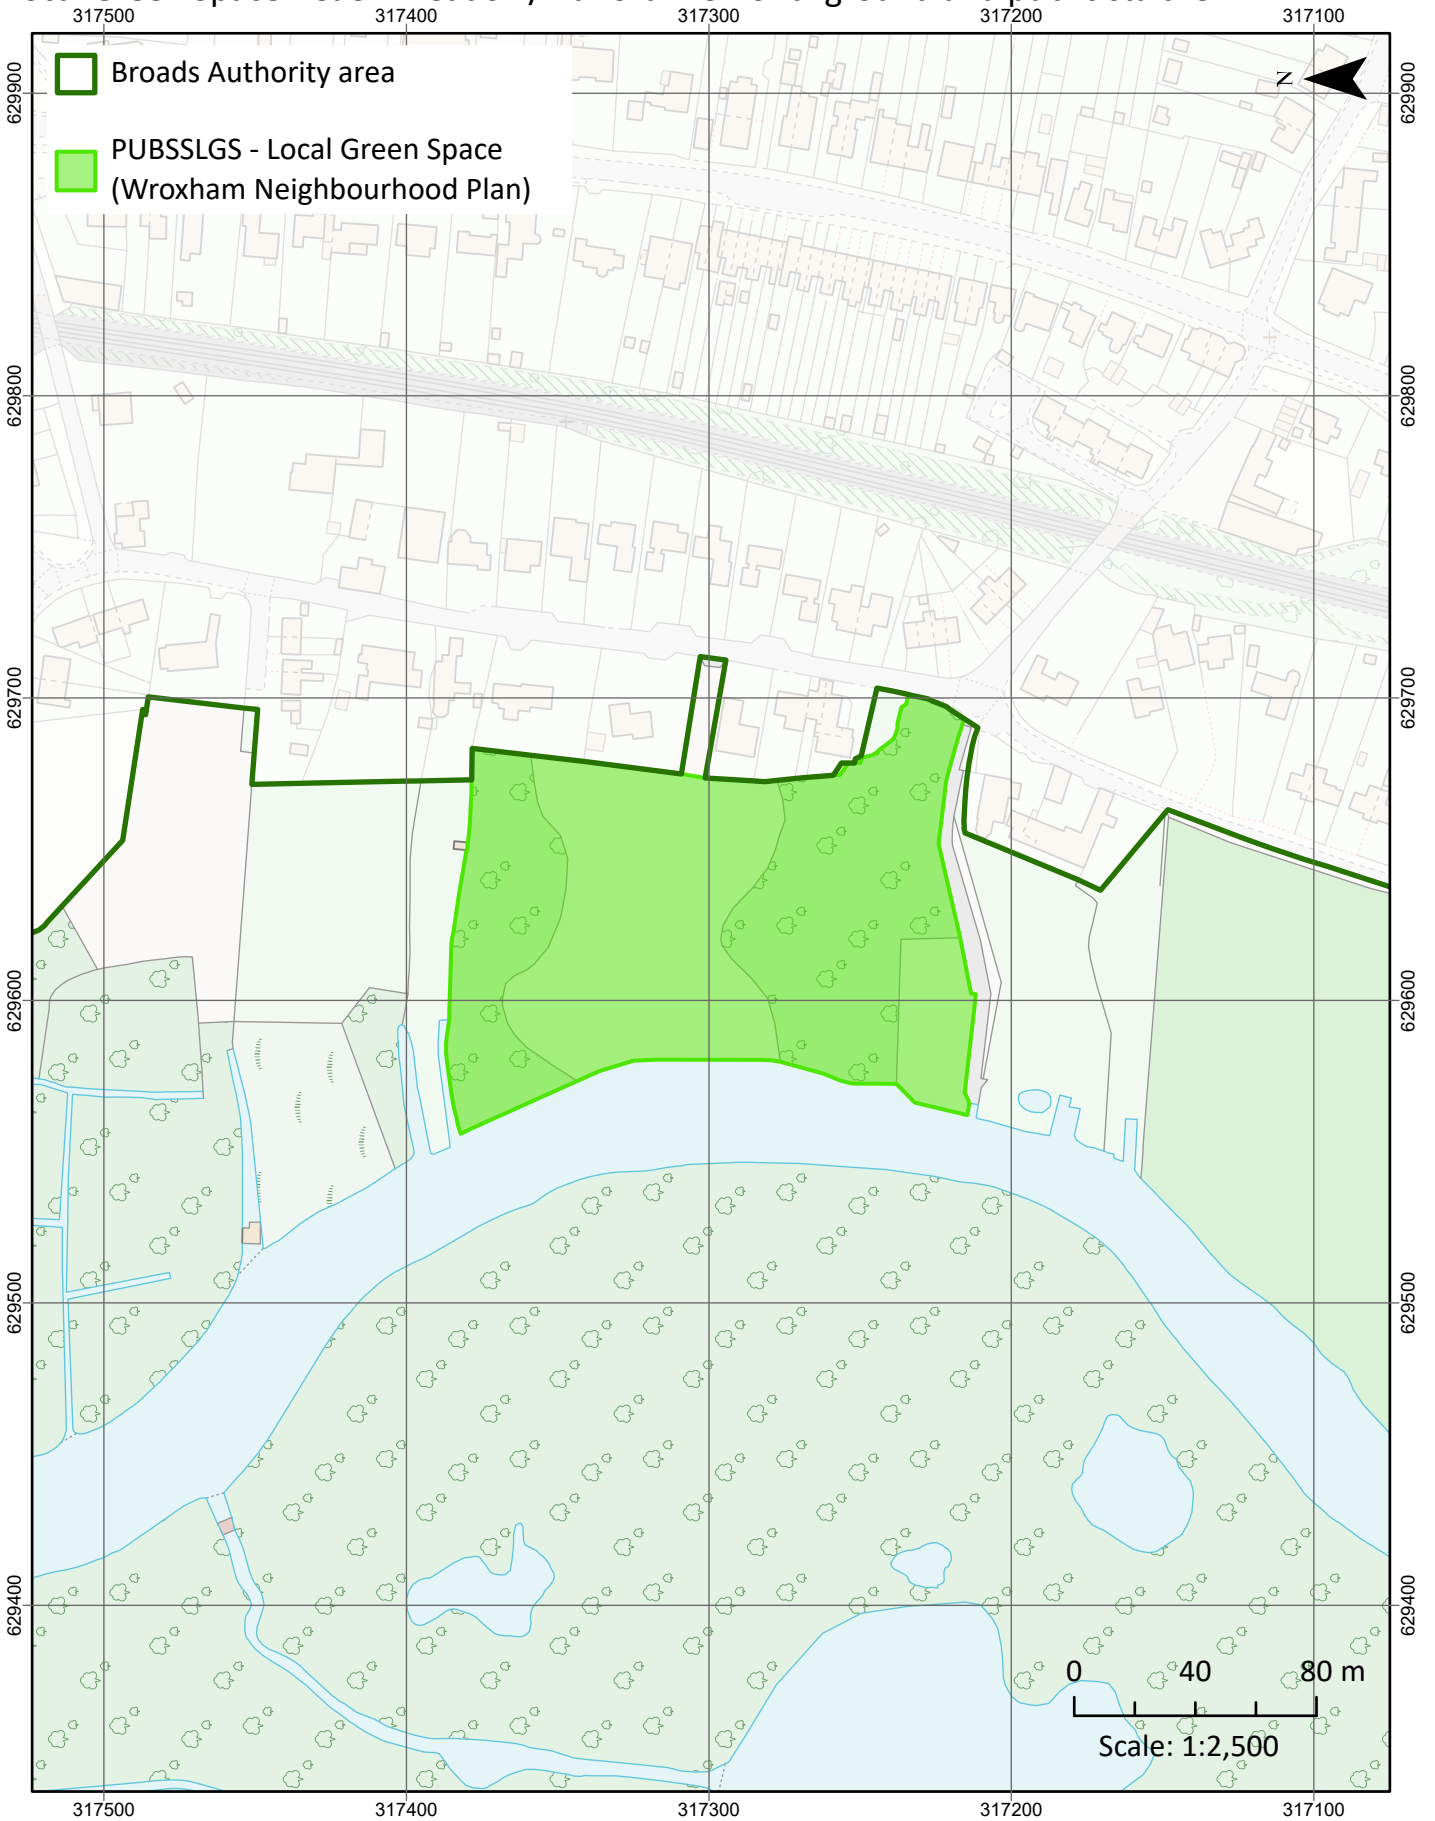

Railway stations: Haddiscoe Station

Railway stations: Hoveton & Wroxham Station

Railway stations: Somerleyton

Local Green Space - Broadland Sports Club

Local Green Space

Local Green Space - Caen Meadow/Trafford memorial ground and public staithe