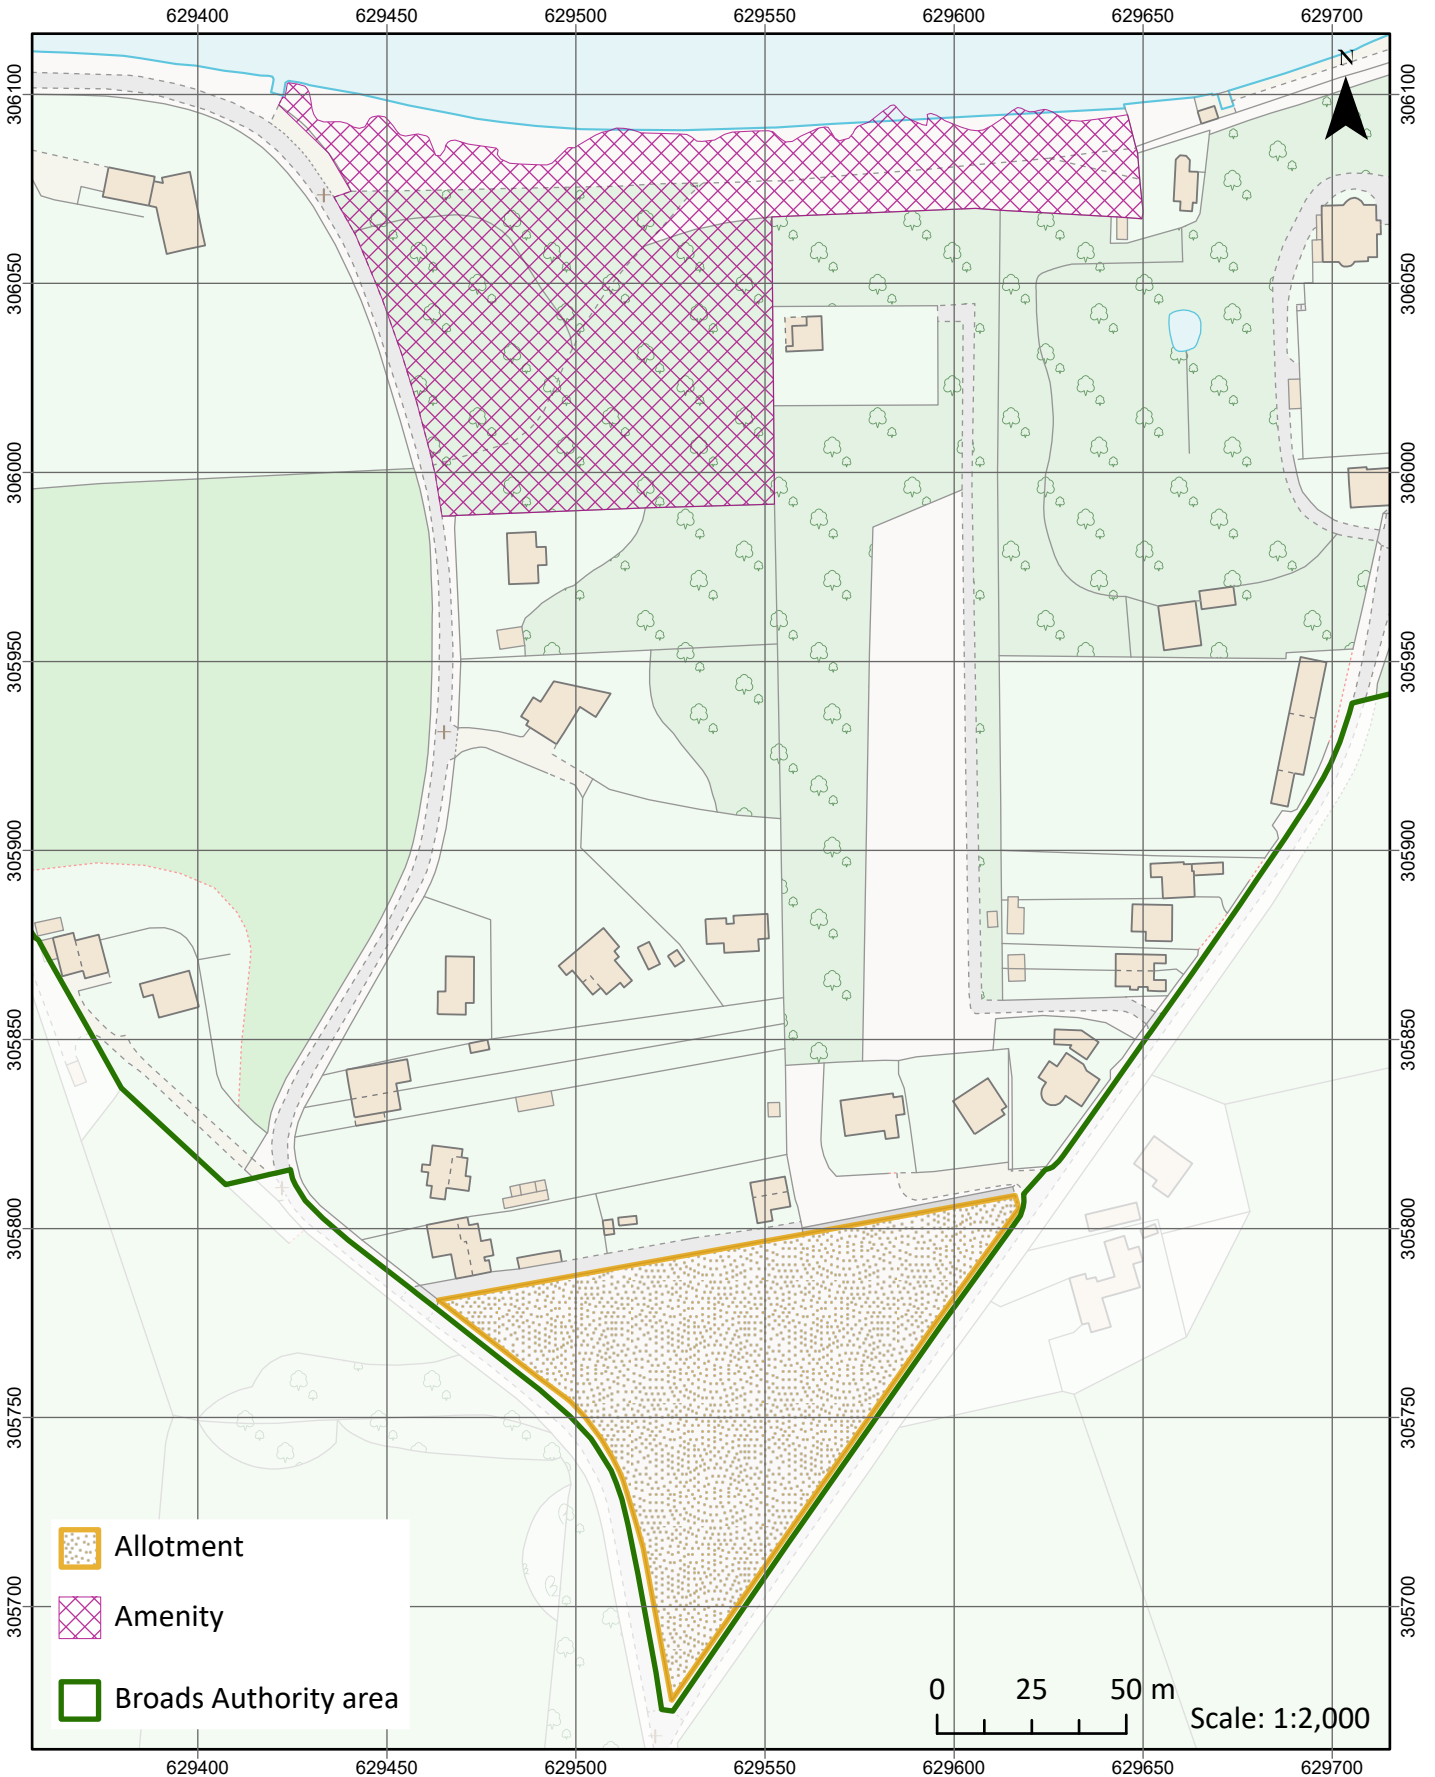

PUBDM10: Open space on land, play space, sports fields and allotments

Bramerton