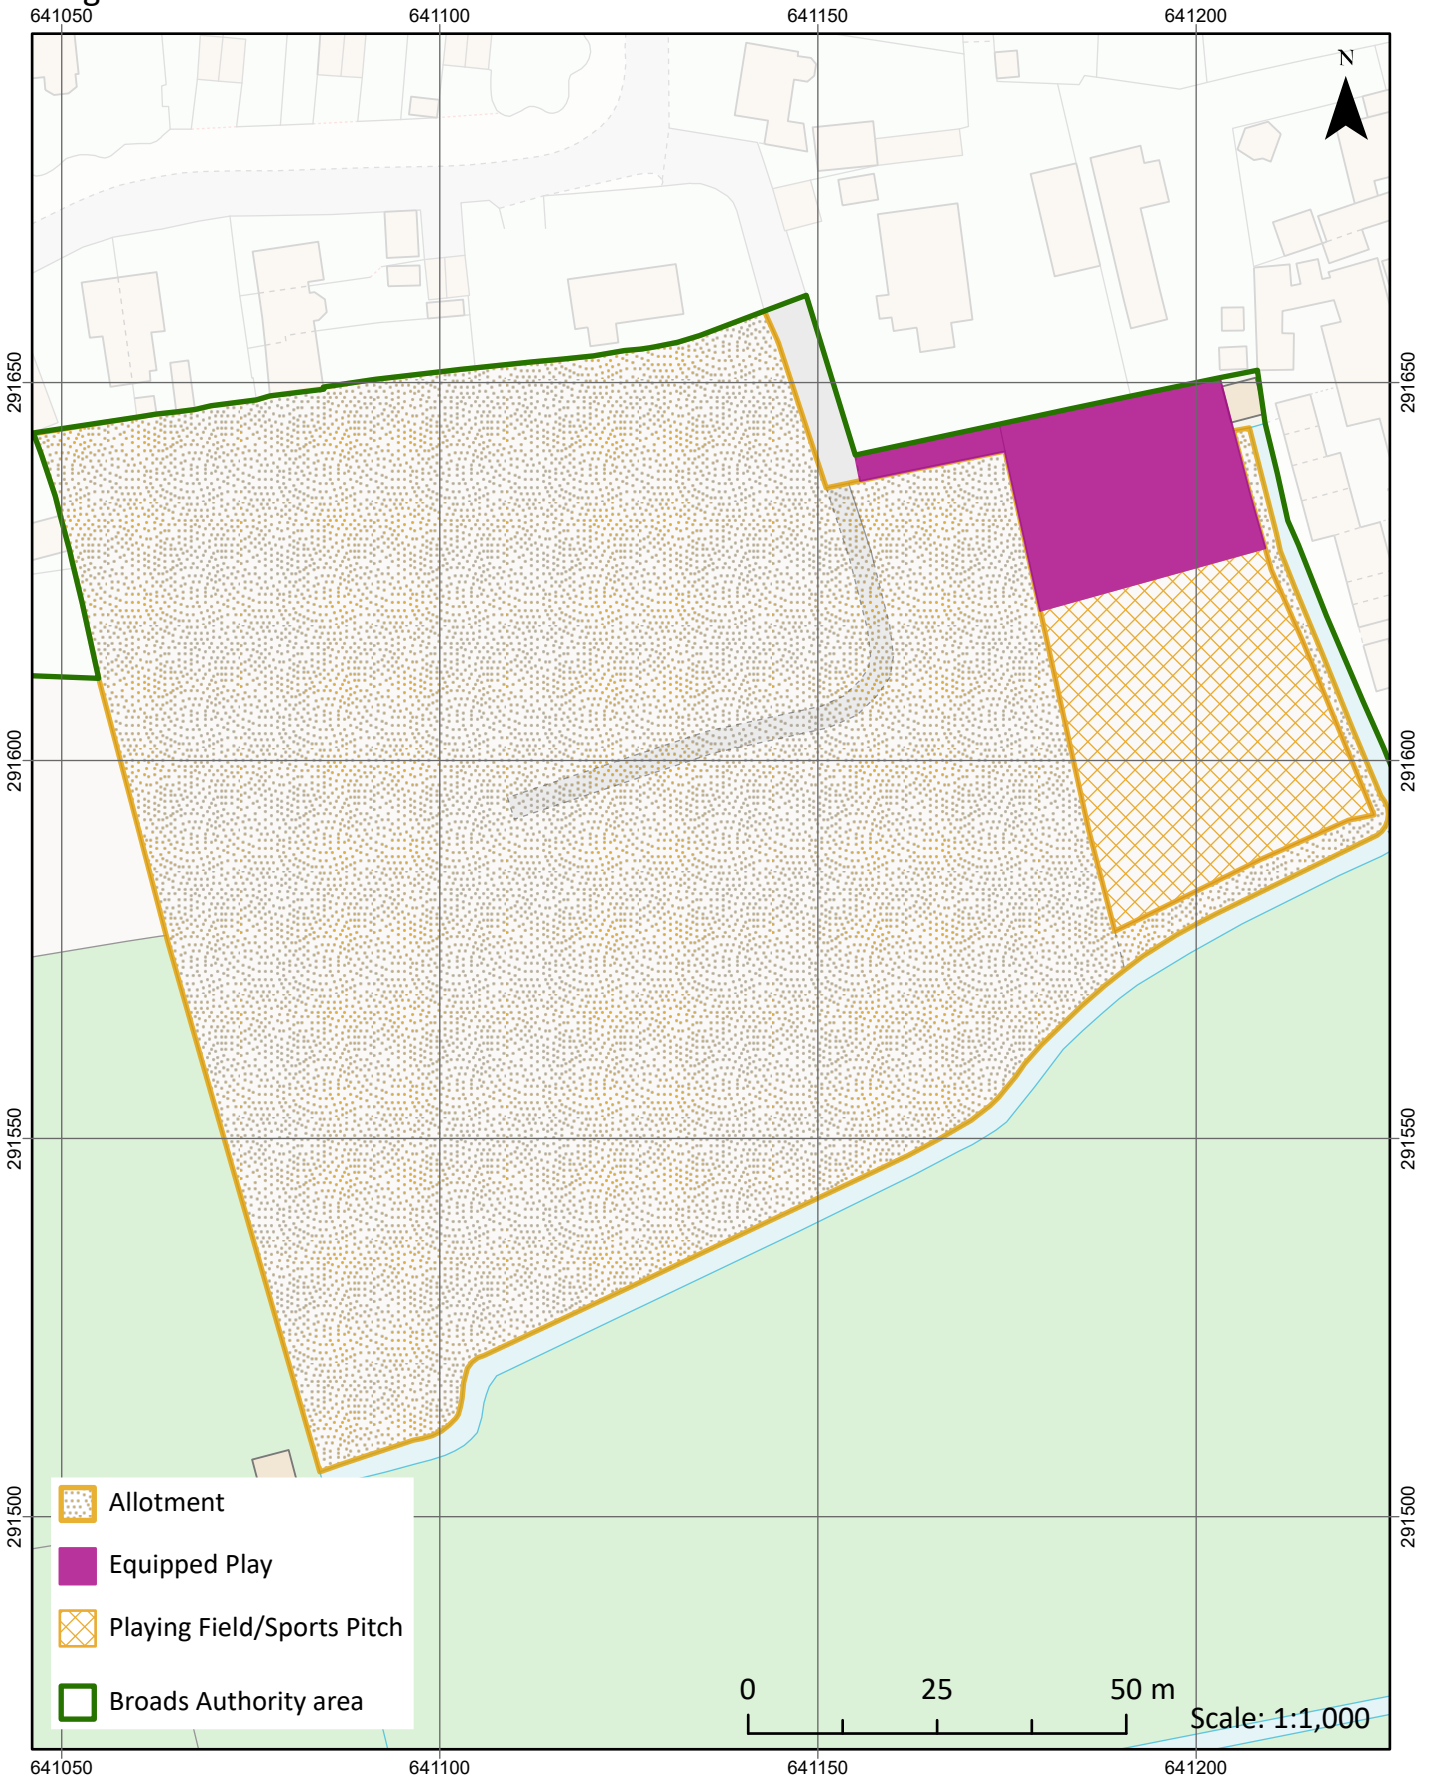

Local Green Space - Filby Claypits

Local Green Space - Filby Common

Local Green Space

Local Green Space - Playing Field

Local Green Space - Potter Heigham Bridge Green

Local Green Space - Rollesby Staithe

Local Green Space - The Stone Pit

Cobholm

Ditchingham

Ellingham

Gillingham

Herringfleet

Marshes adjacent to Broadland Rugby Club

Nicholas Everitt Park

Outney Common

Poor Marshes, near Furze Hill

Potter Heigham

PUBDM10: Open space on land, play space, sports fields and allotments

Pye's Mill

PUBDM10: Open space on land, play space, sports fields and allotments

Reedham Quay