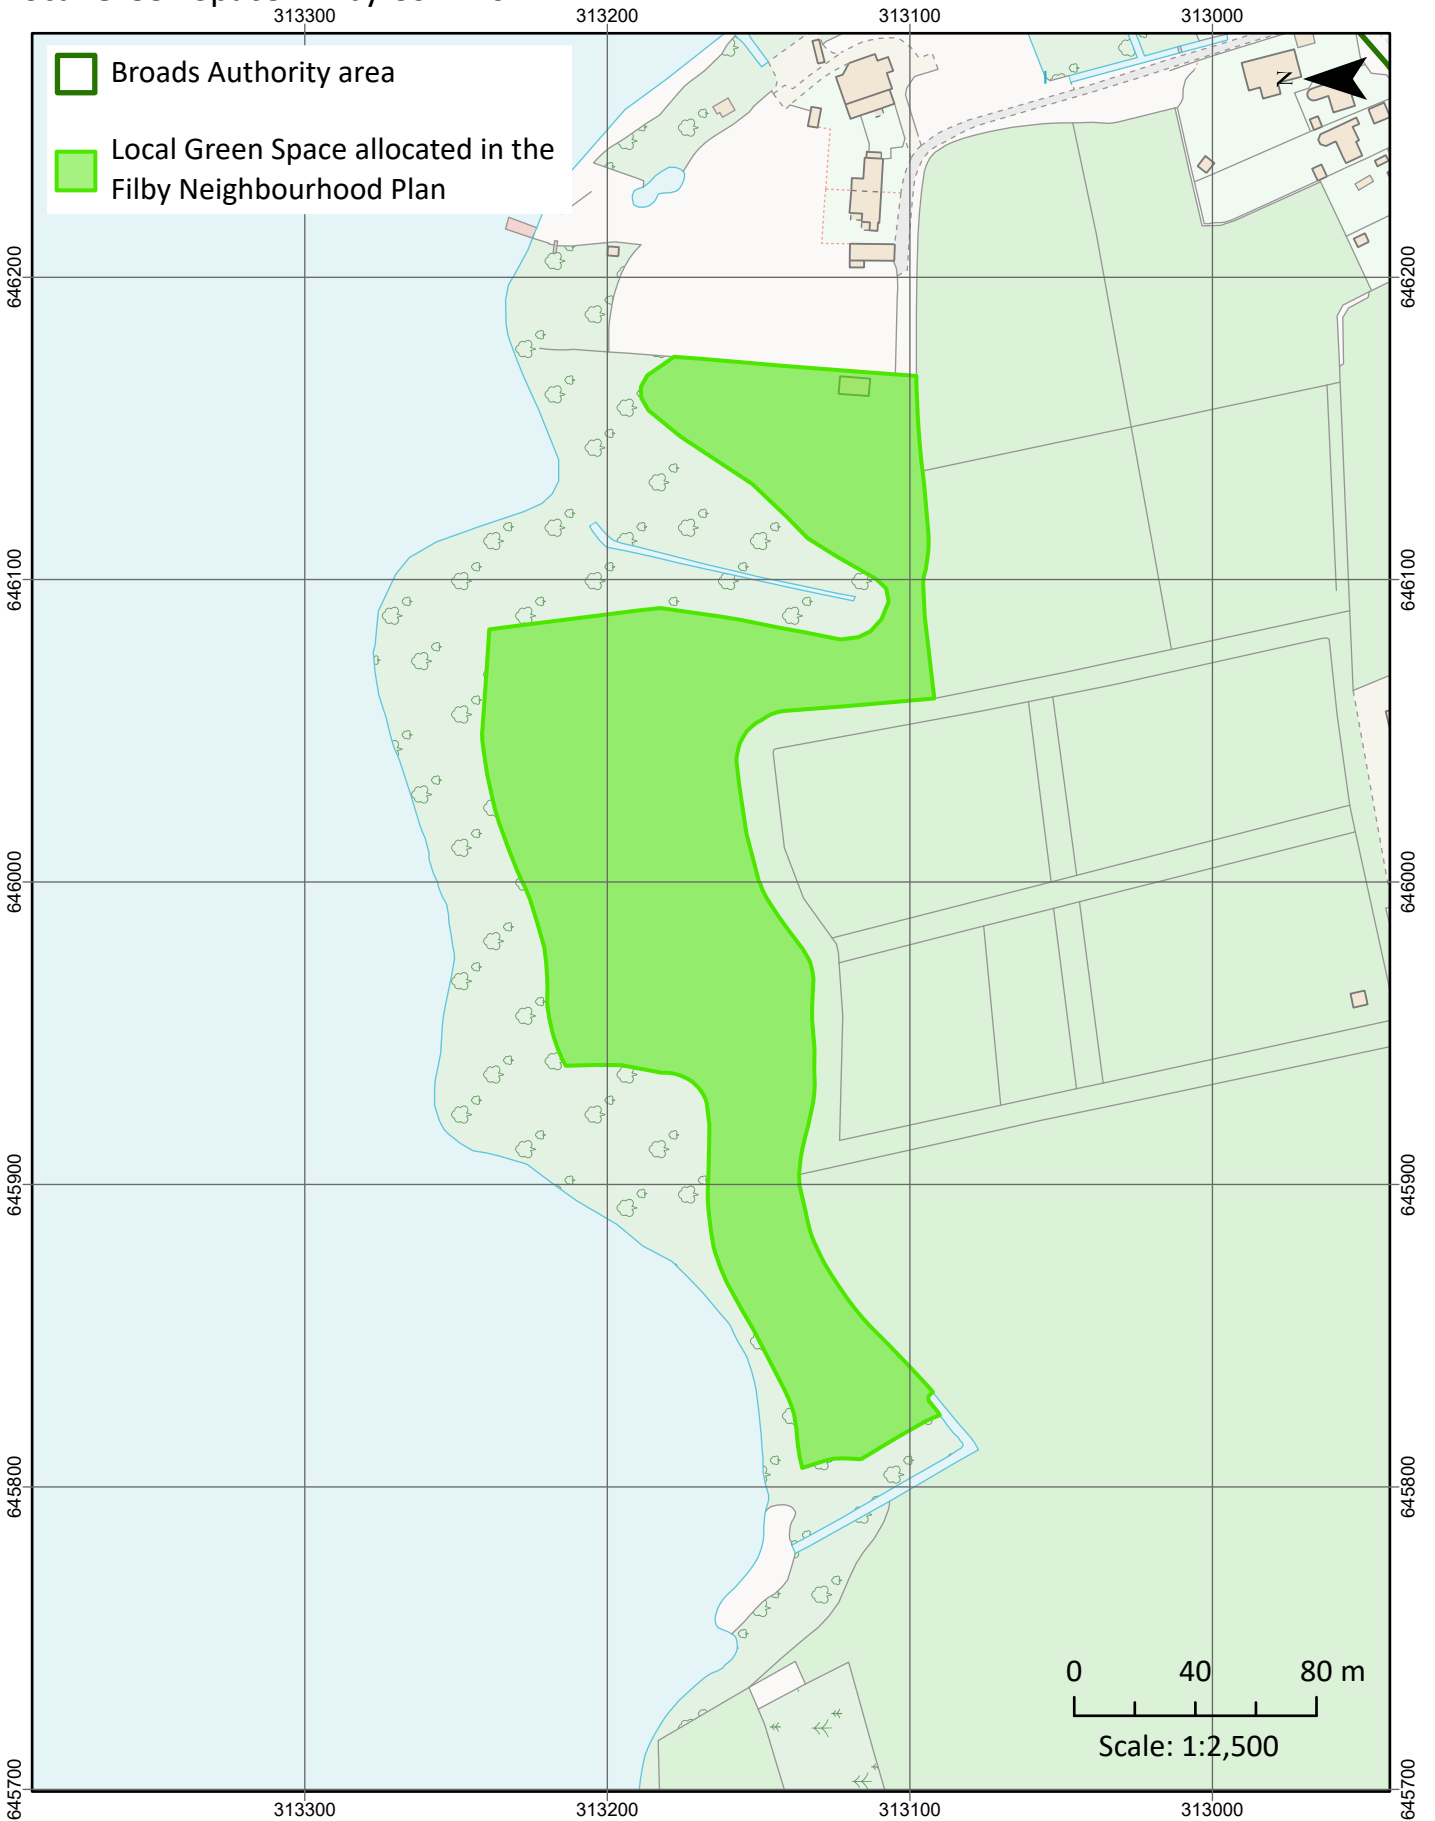

Development boundary - Filby

Development boundary - Oulton Broad

Development boundary - Thorpe St Andrew

Development boundary - Wroxham and Hoveton

Railway stations: Berney Arms Station

Railway stations: Buckenham Station

Railway stations: Haddiscoe Station

Railway stations: Hoveton & Wroxham Station

Railway stations: Somerleyton

Local Green Space - Broadland Sports Club

Local Green Space

Local Green Space - Caen Meadow/Trafford memorial ground and public staithe

Local Green Space - Filby Claypits

Local Green Space - Filby Common

Local Green Space

Local Green Space - Playing Field

Local Green Space - Potter Heigham Bridge Green

Local Green Space - Rollesby Staithe

Local Green Space - The Stone Pit