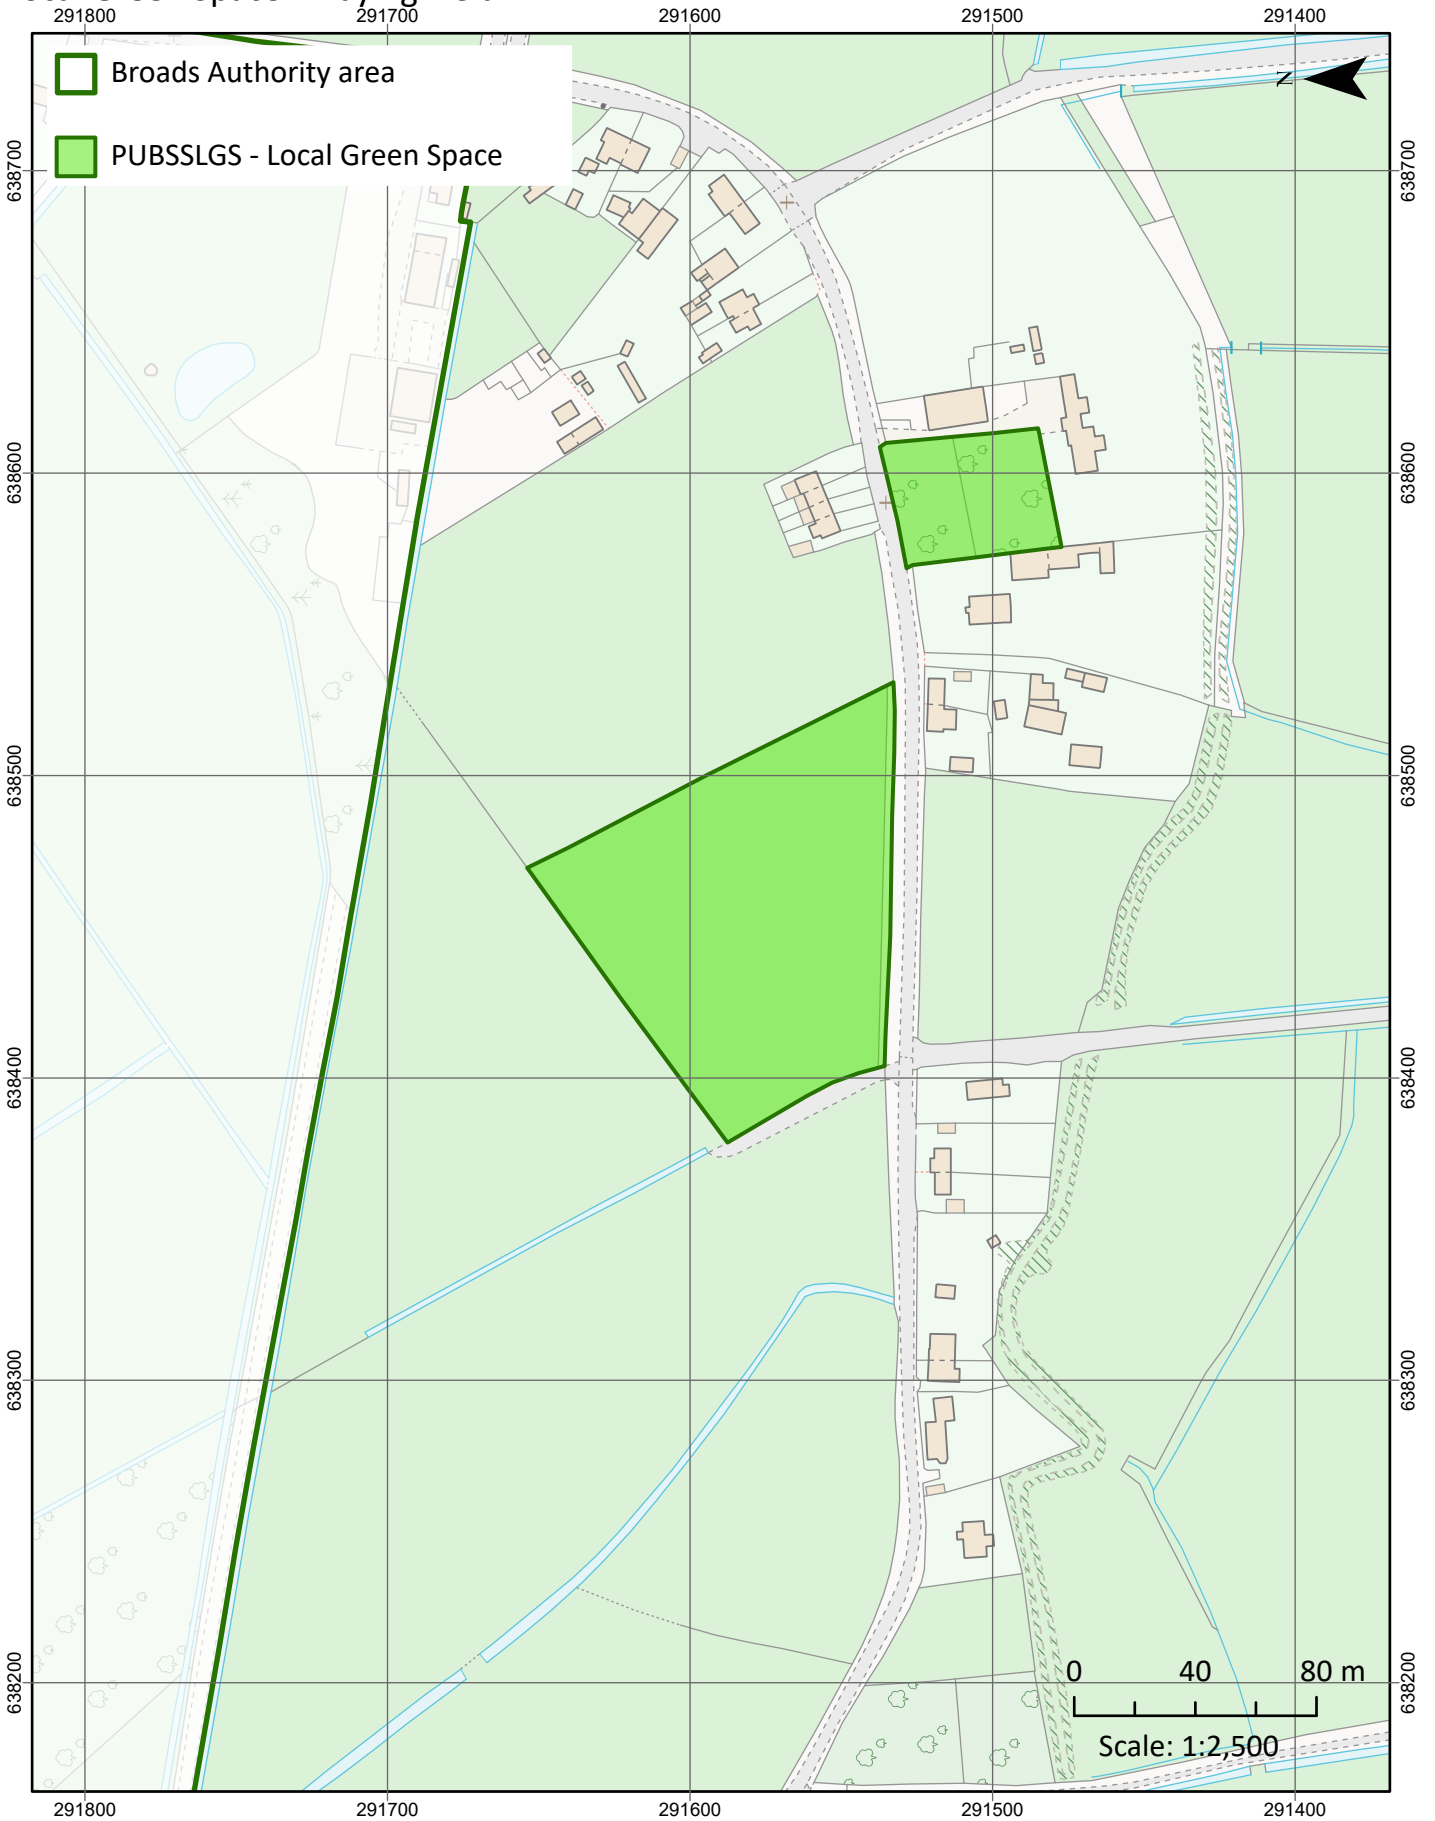

Railway stations: Haddiscoe Station

Railway stations: Hoveton & Wroxham Station

Railway stations: Somerleyton

Local Green Space - Broadland Sports Club

Local Green Space

Local Green Space - Caen Meadow/Trafford memorial ground and public staithe

Local Green Space - Filby Claypits

Local Green Space - Filby Common

Local Green Space

Local Green Space - Playing Field

Local Green Space - Potter Heigham Bridge Green

Local Green Space - Rollesby Staithe

Local Green Space - The Stone Pit

Local Green Space - Wroxham cemetery and memorial gardens

PUBDM10: Open space on land, play space, sports fields and allotments

Beccles

PUBDM10: Open space on land, play space, sports fields and allotments