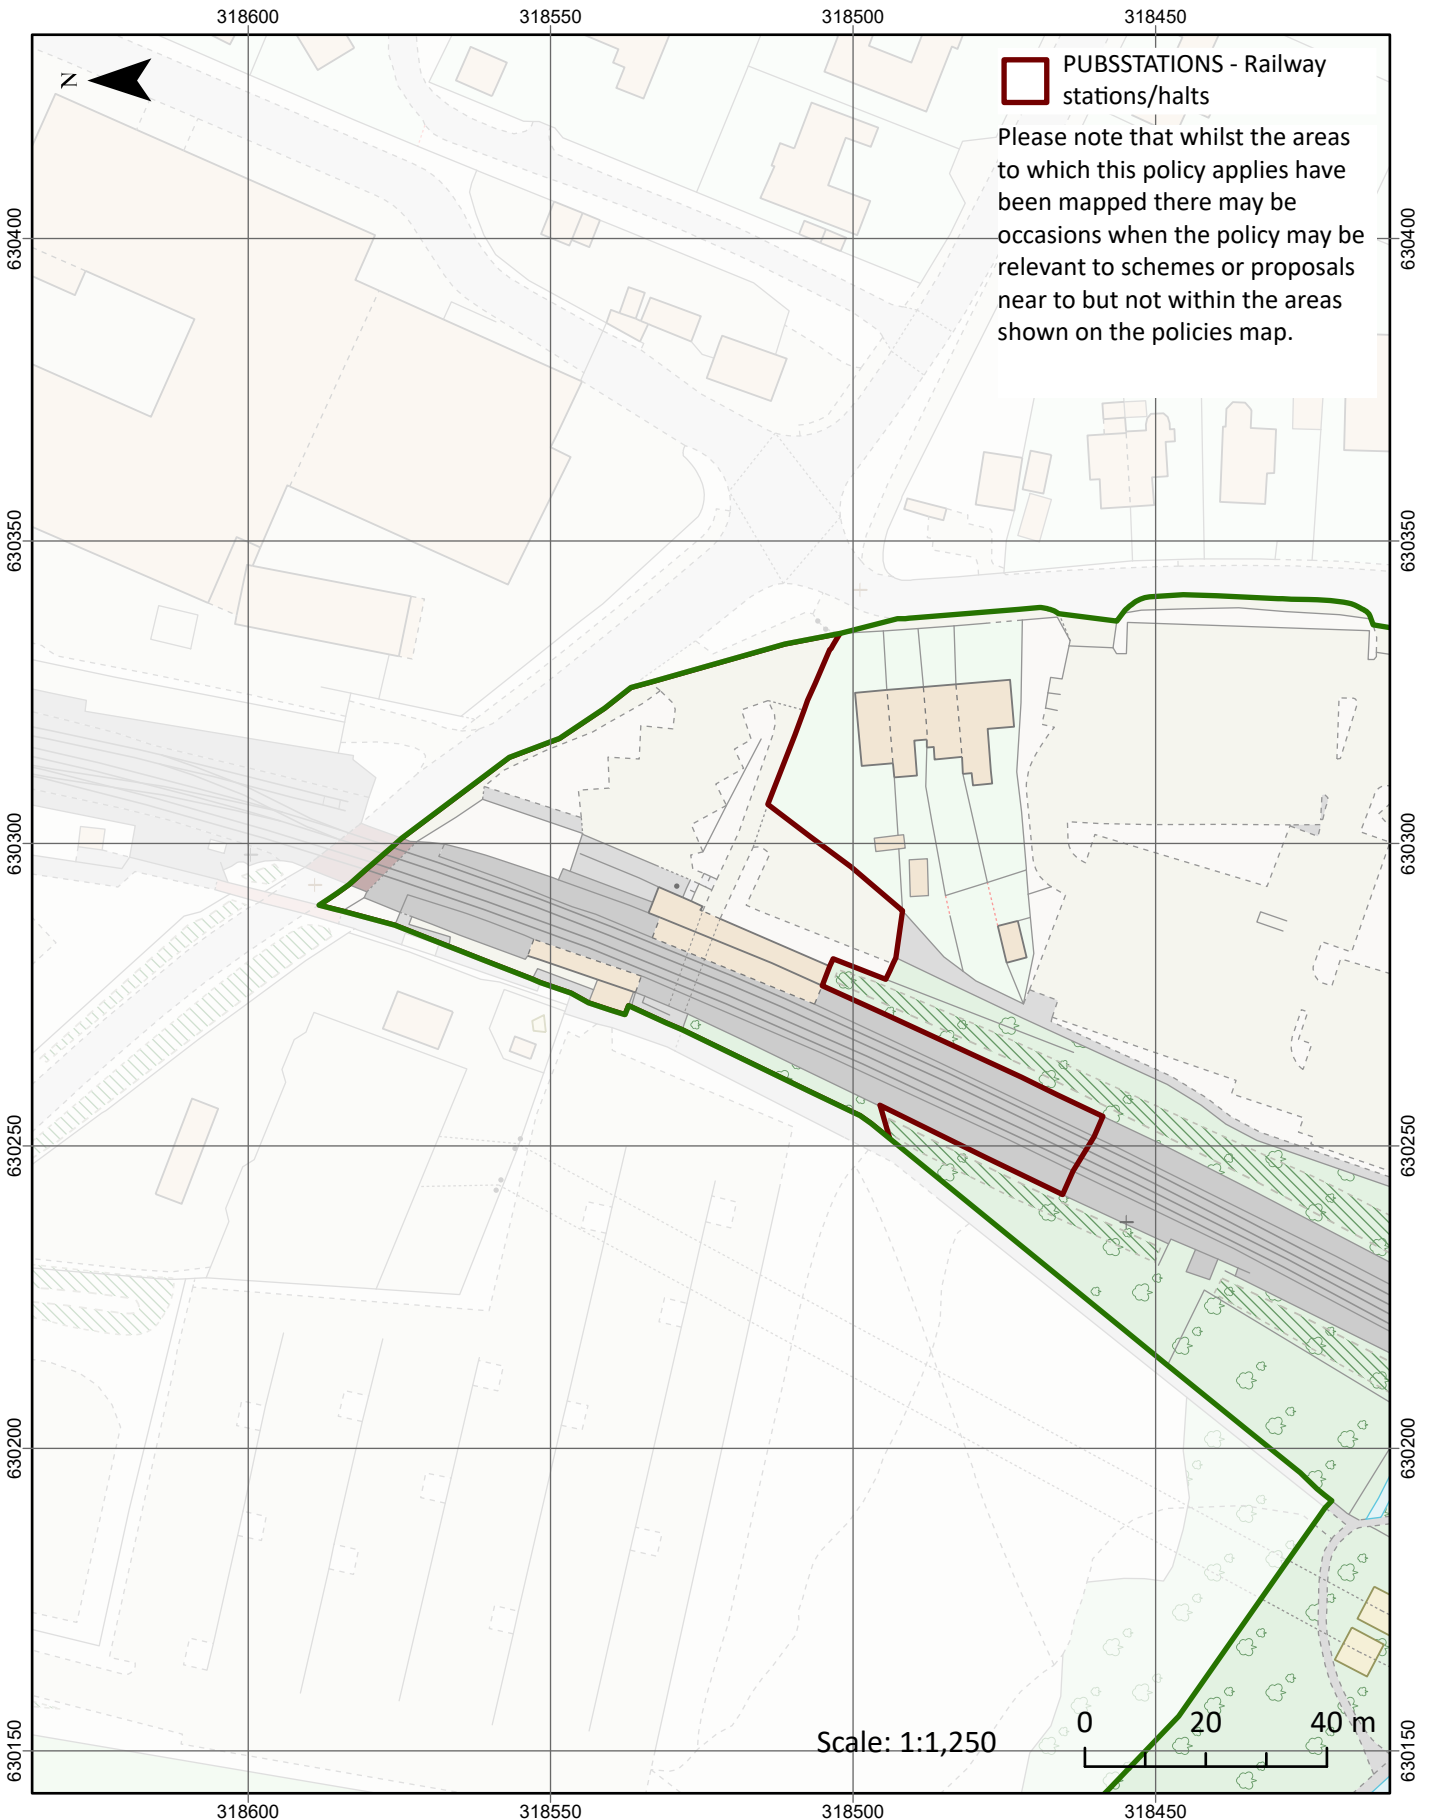

Development boundary - Filby

Development boundary - Oulton Broad

Development boundary - Thorpe St Andrew

Development boundary - Wroxham and Hoveton

Railway stations: Berney Arms Station

Railway stations: Buckenham Station

Railway stations: Haddiscoe Station

Railway stations: Hoveton & Wroxham Station

Railway stations: Somerleyton

Local Green Space - Broadland Sports Club

Local Green Space

Local Green Space - Caen Meadow/Trafford memorial ground and public staithe