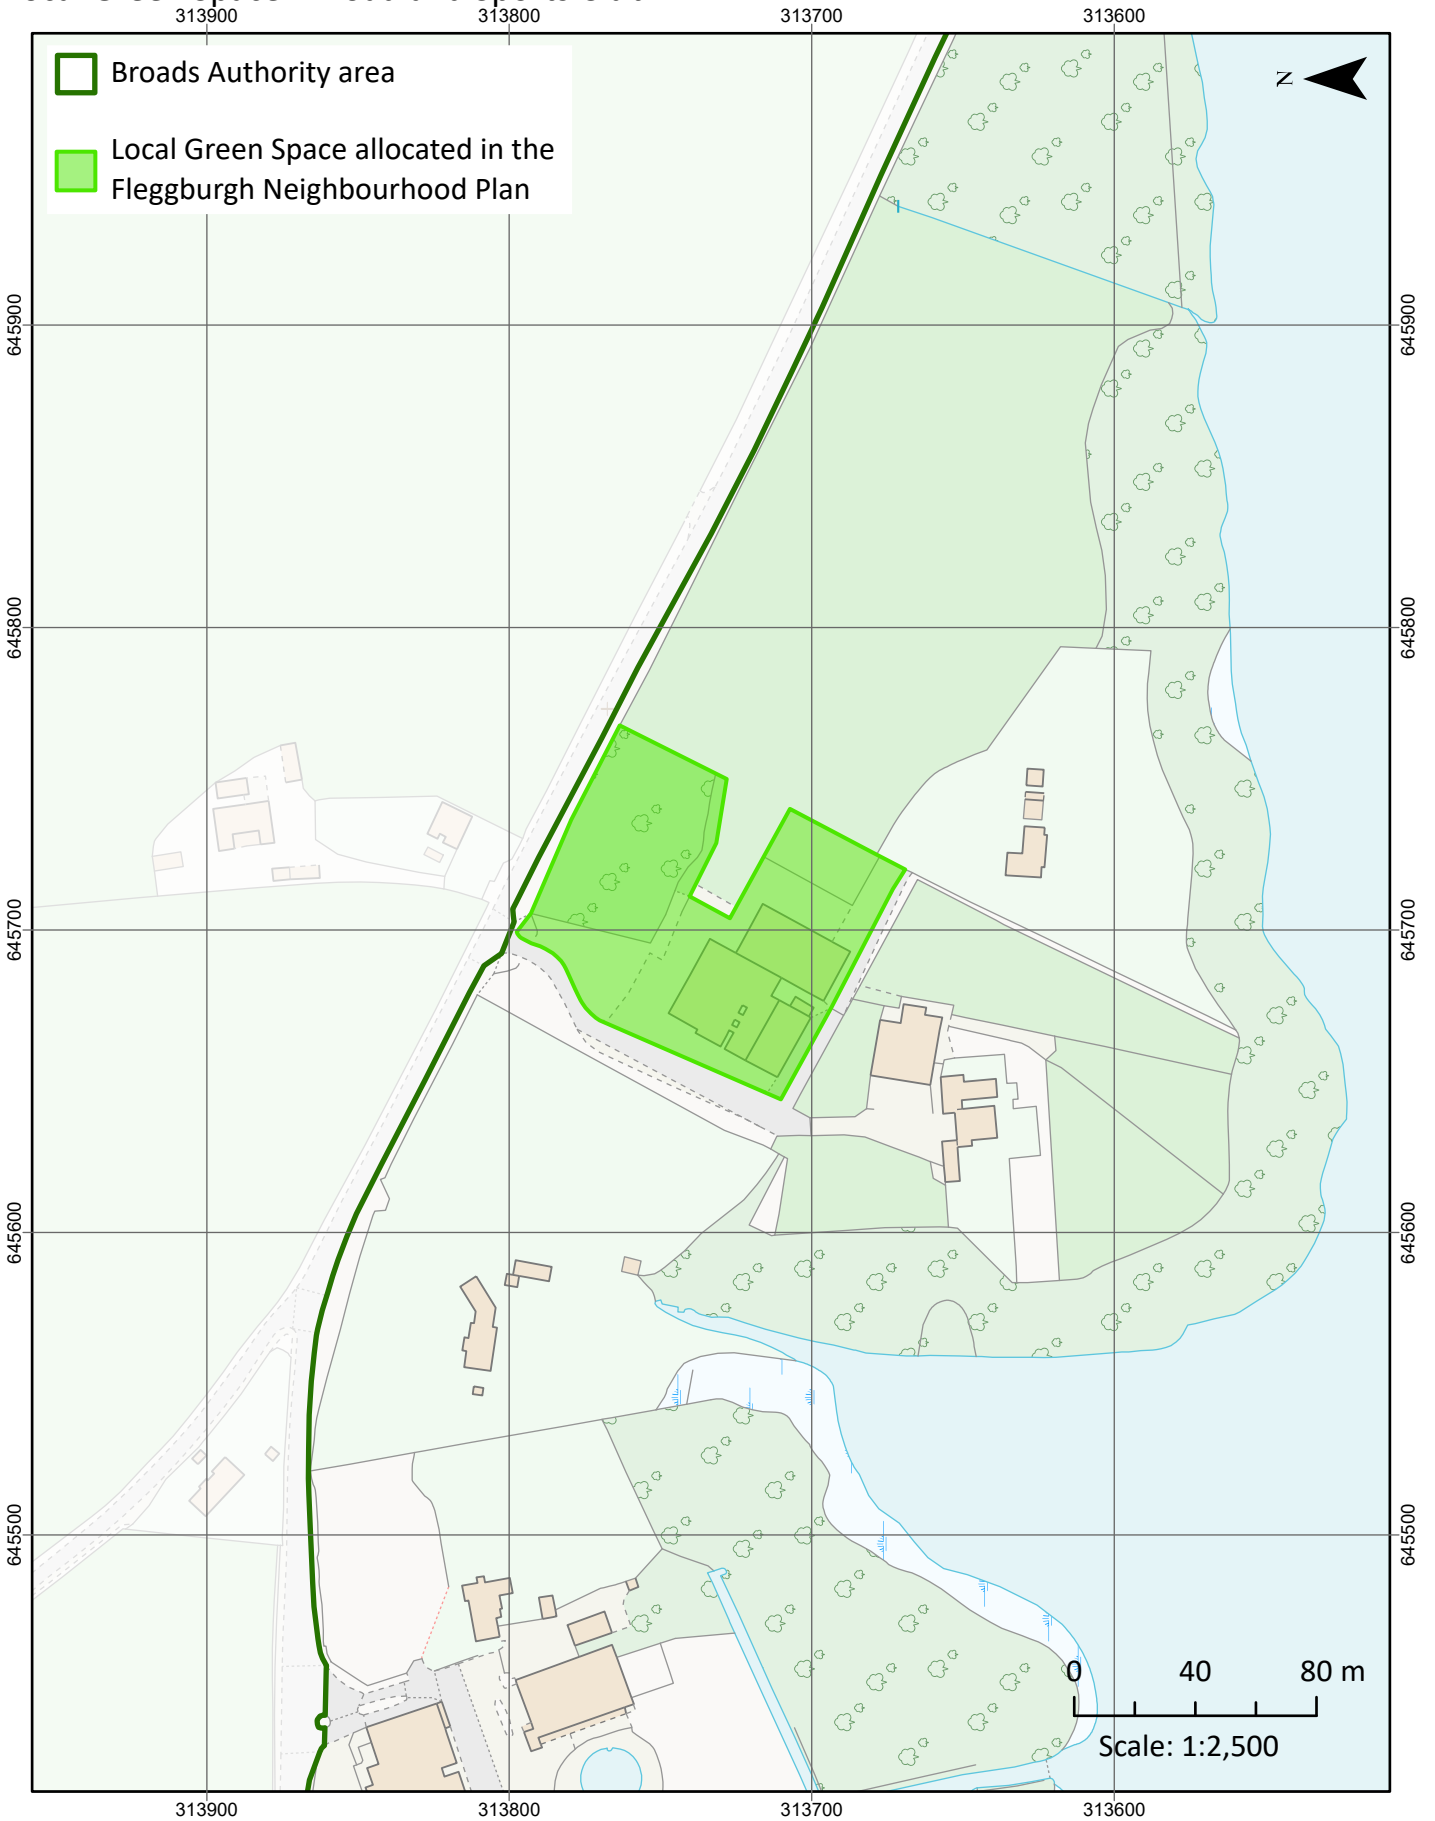

Development boundary - Filby

Development boundary - Oulton Broad

Development boundary - Thorpe St Andrew

Development boundary - Wroxham and Hoveton

Railway stations: Berney Arms Station

Railway stations: Buckenham Station

Railway stations: Haddiscoe Station

Railway stations: Hoveton & Wroxham Station

Railway stations: Somerleyton

Local Green Space - Broadland Sports Club

Local Green Space

Local Green Space - Caen Meadow/Trafford memorial ground and public staithe

Local Green Space - Filby Claypits

Local Green Space - Filby Common

Local Green Space

Local Green Space - Playing Field

Local Green Space - Potter Heigham Bridge Green

Local Green Space - Rollesby Staithe

Local Green Space - The Stone Pit