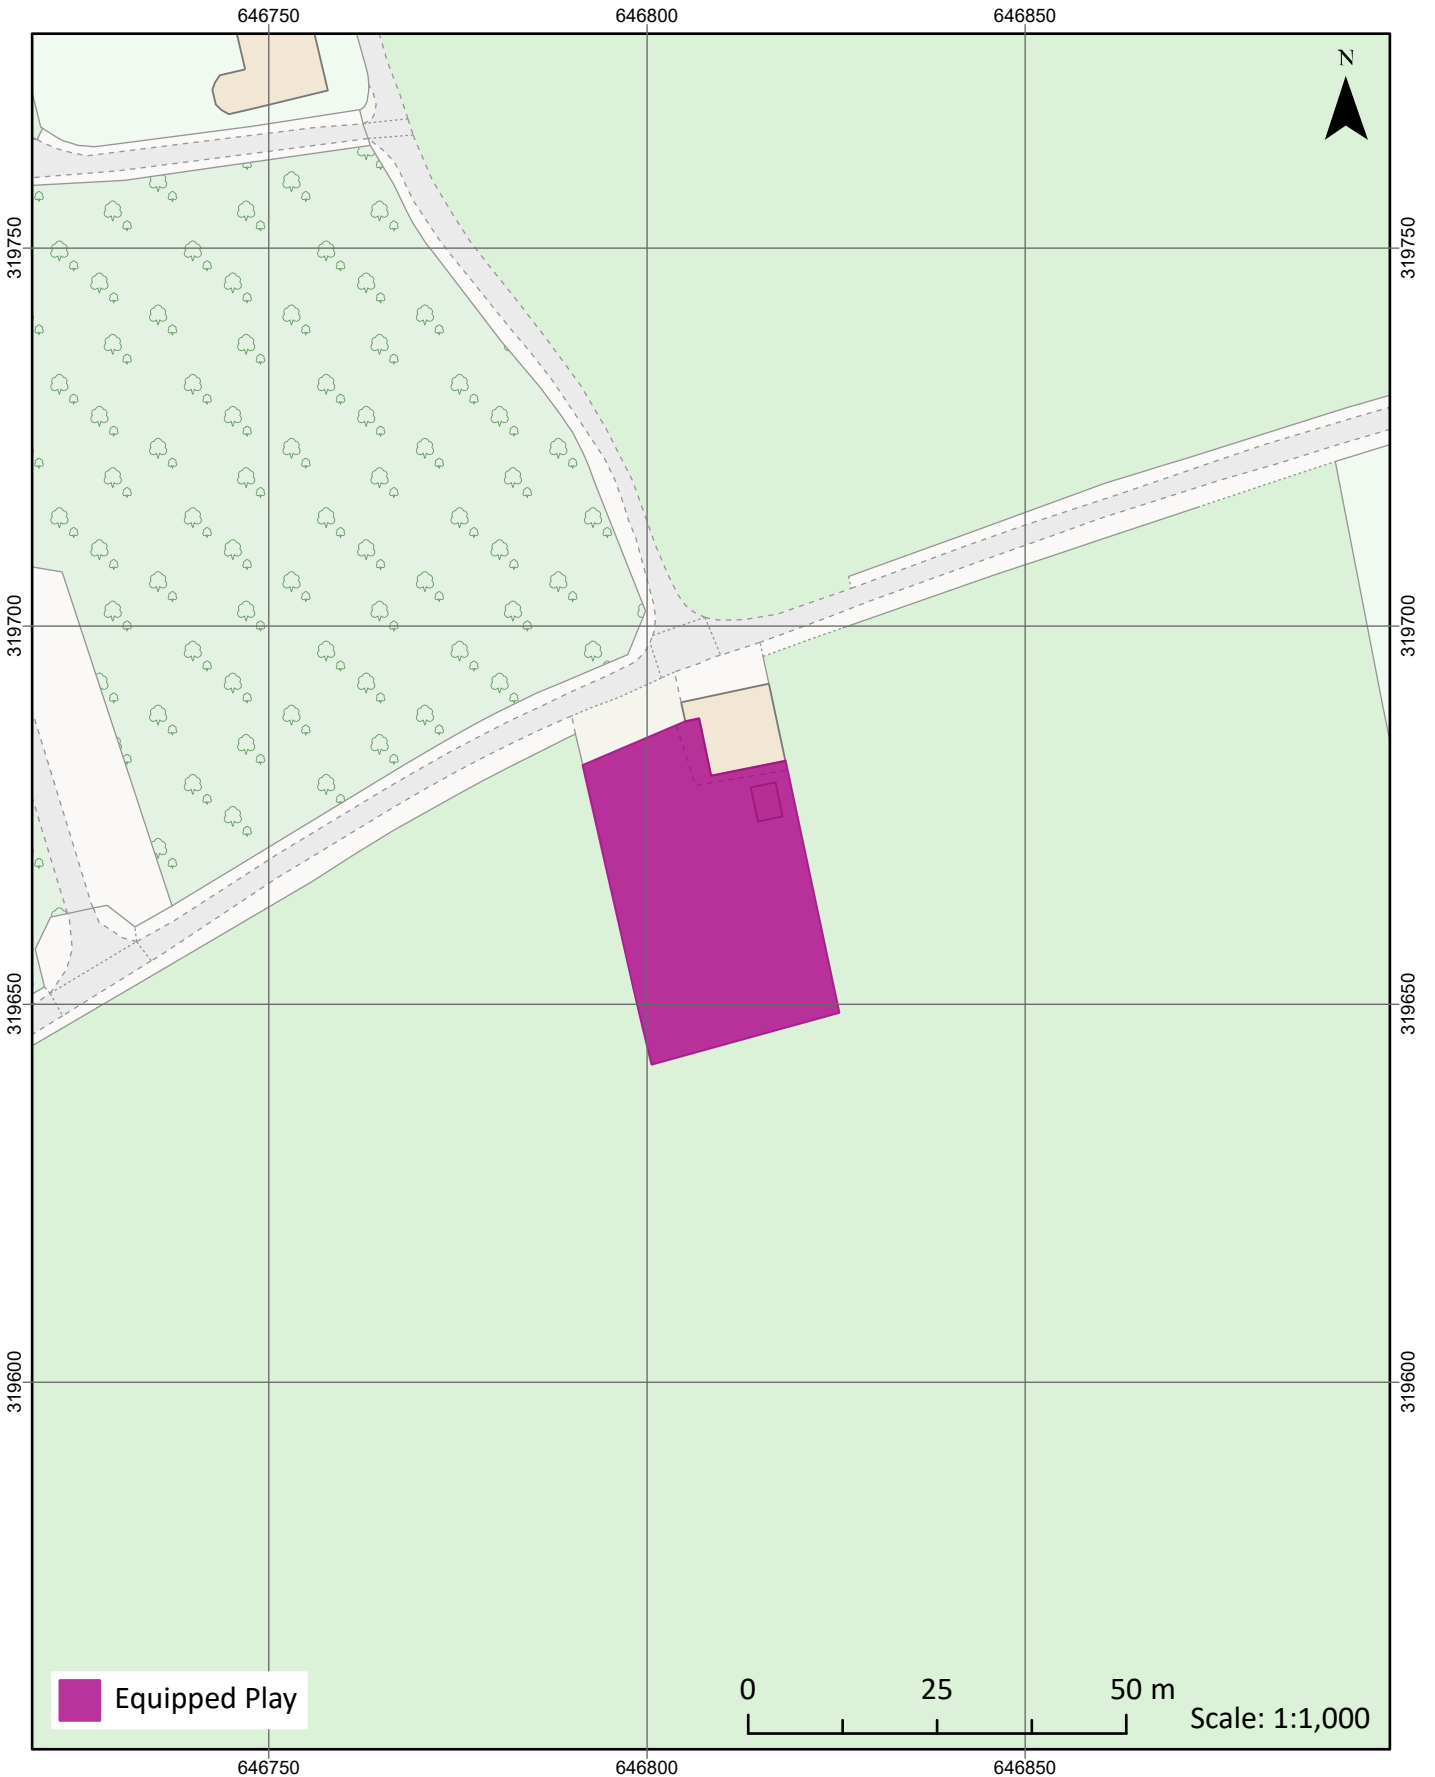

Local Green Space - Filby Claypits

Local Green Space - Filby Common

Local Green Space

Local Green Space - Playing Field

Local Green Space - Potter Heigham Bridge Green

Local Green Space - Rollesby Staithe

Local Green Space - The Stone Pit

PUBDM10: Open space on land, play space, sports fields and allotments

Runham

Rockland

Somerton

St Edmunds Church, Thurne

St Michael's Church, Church Lane, Oulton Broad

Stokesby

Surlingham Ferry