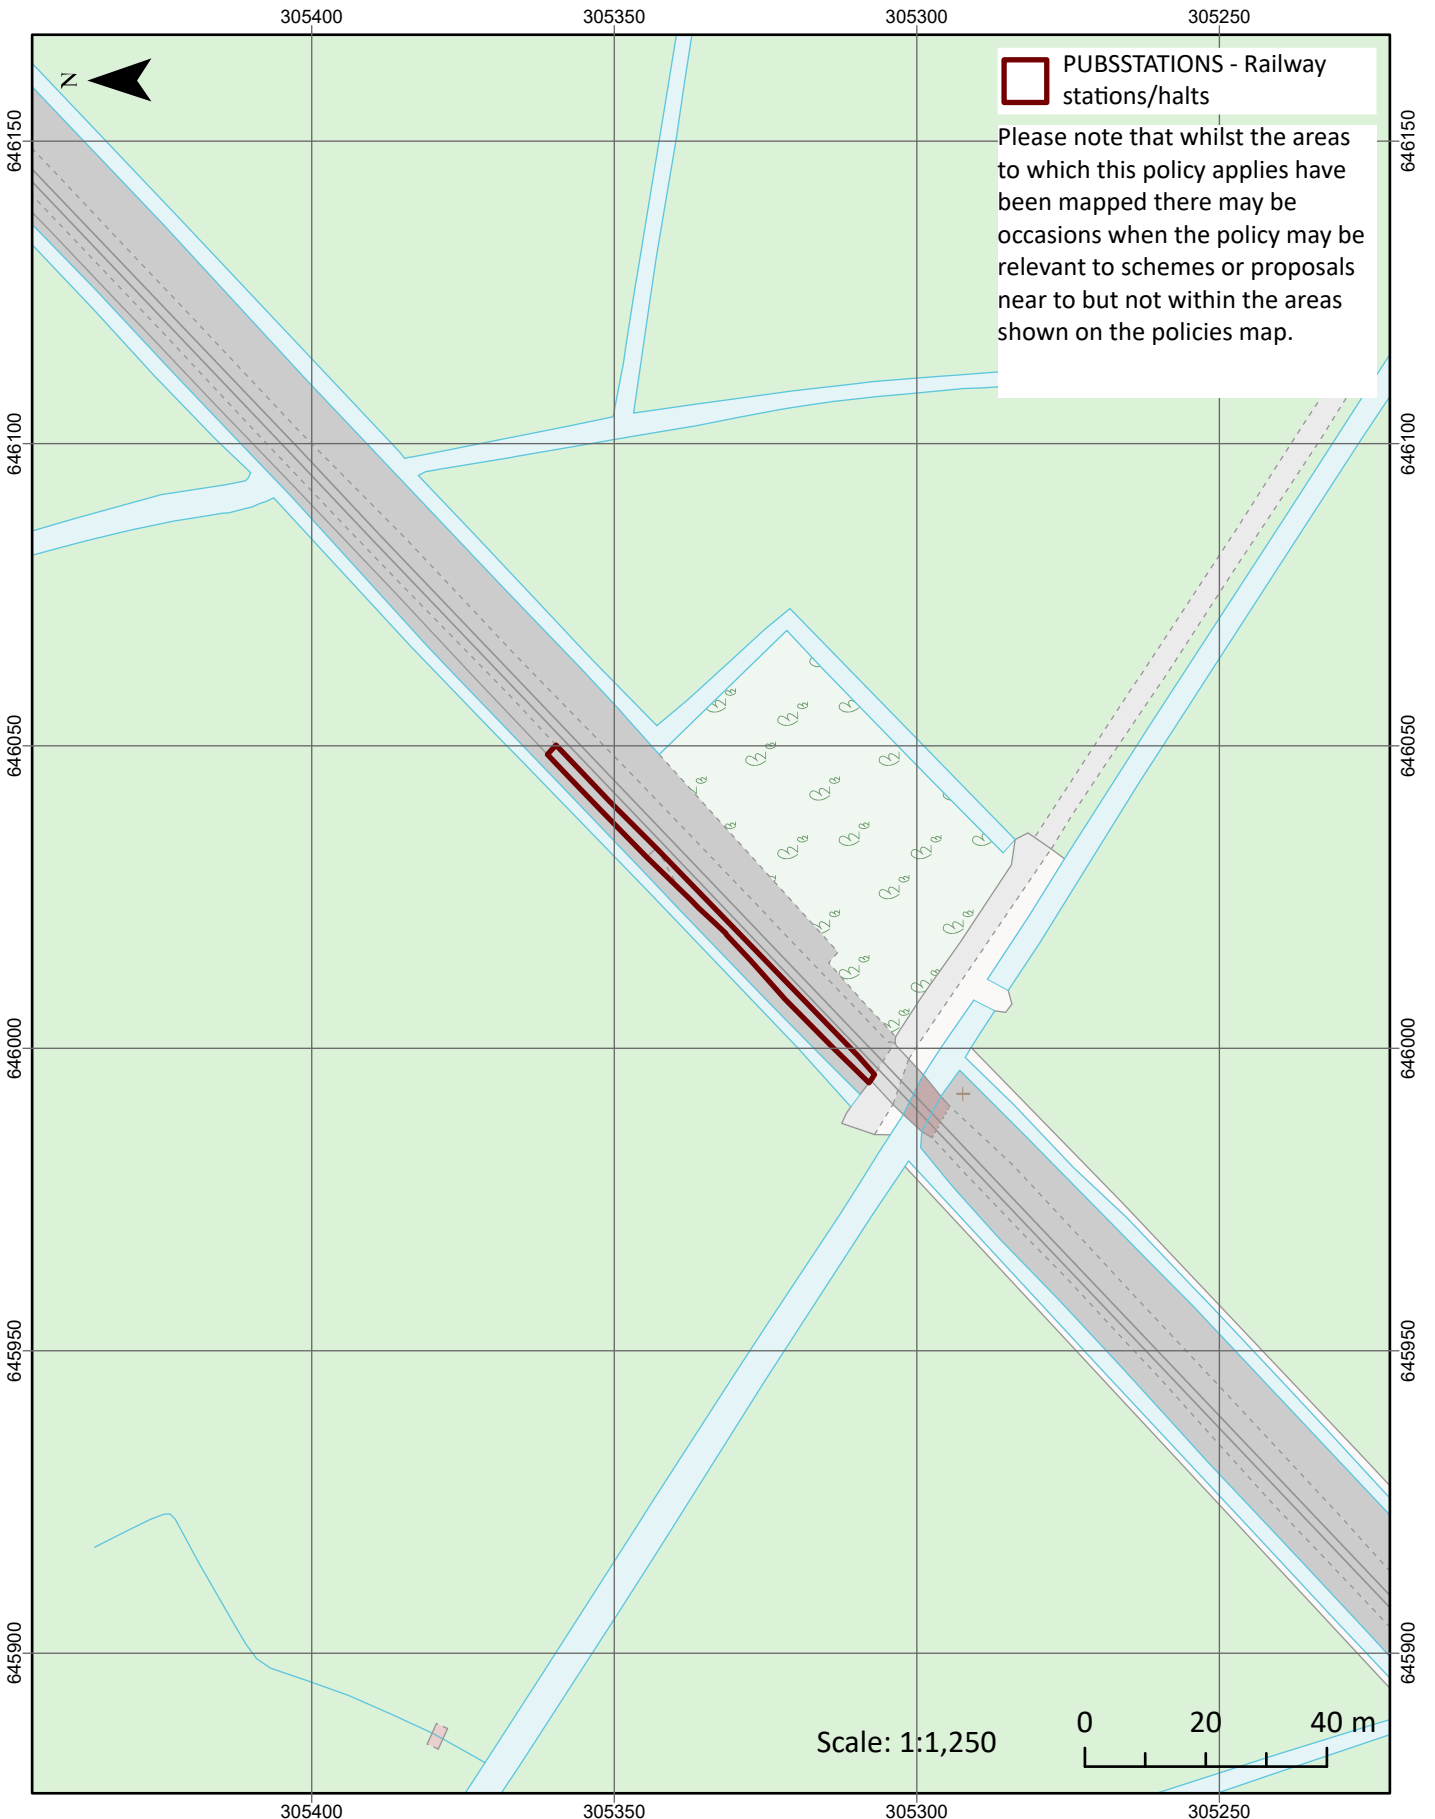

Development boundary - Filby

Development boundary - Oulton Broad

Development boundary - Thorpe St Andrew

Development boundary - Wroxham and Hoveton

Railway stations: Berney Arms Station

Railway stations: Buckenham Station

Railway stations: Haddiscoe Station

Railway stations: Hoveton & Wroxham Station

Railway stations: Somerleyton

Local Green Space - Broadland Sports Club

Local Green Space

Local Green Space - Caen Meadow/Trafford memorial ground and public staithe