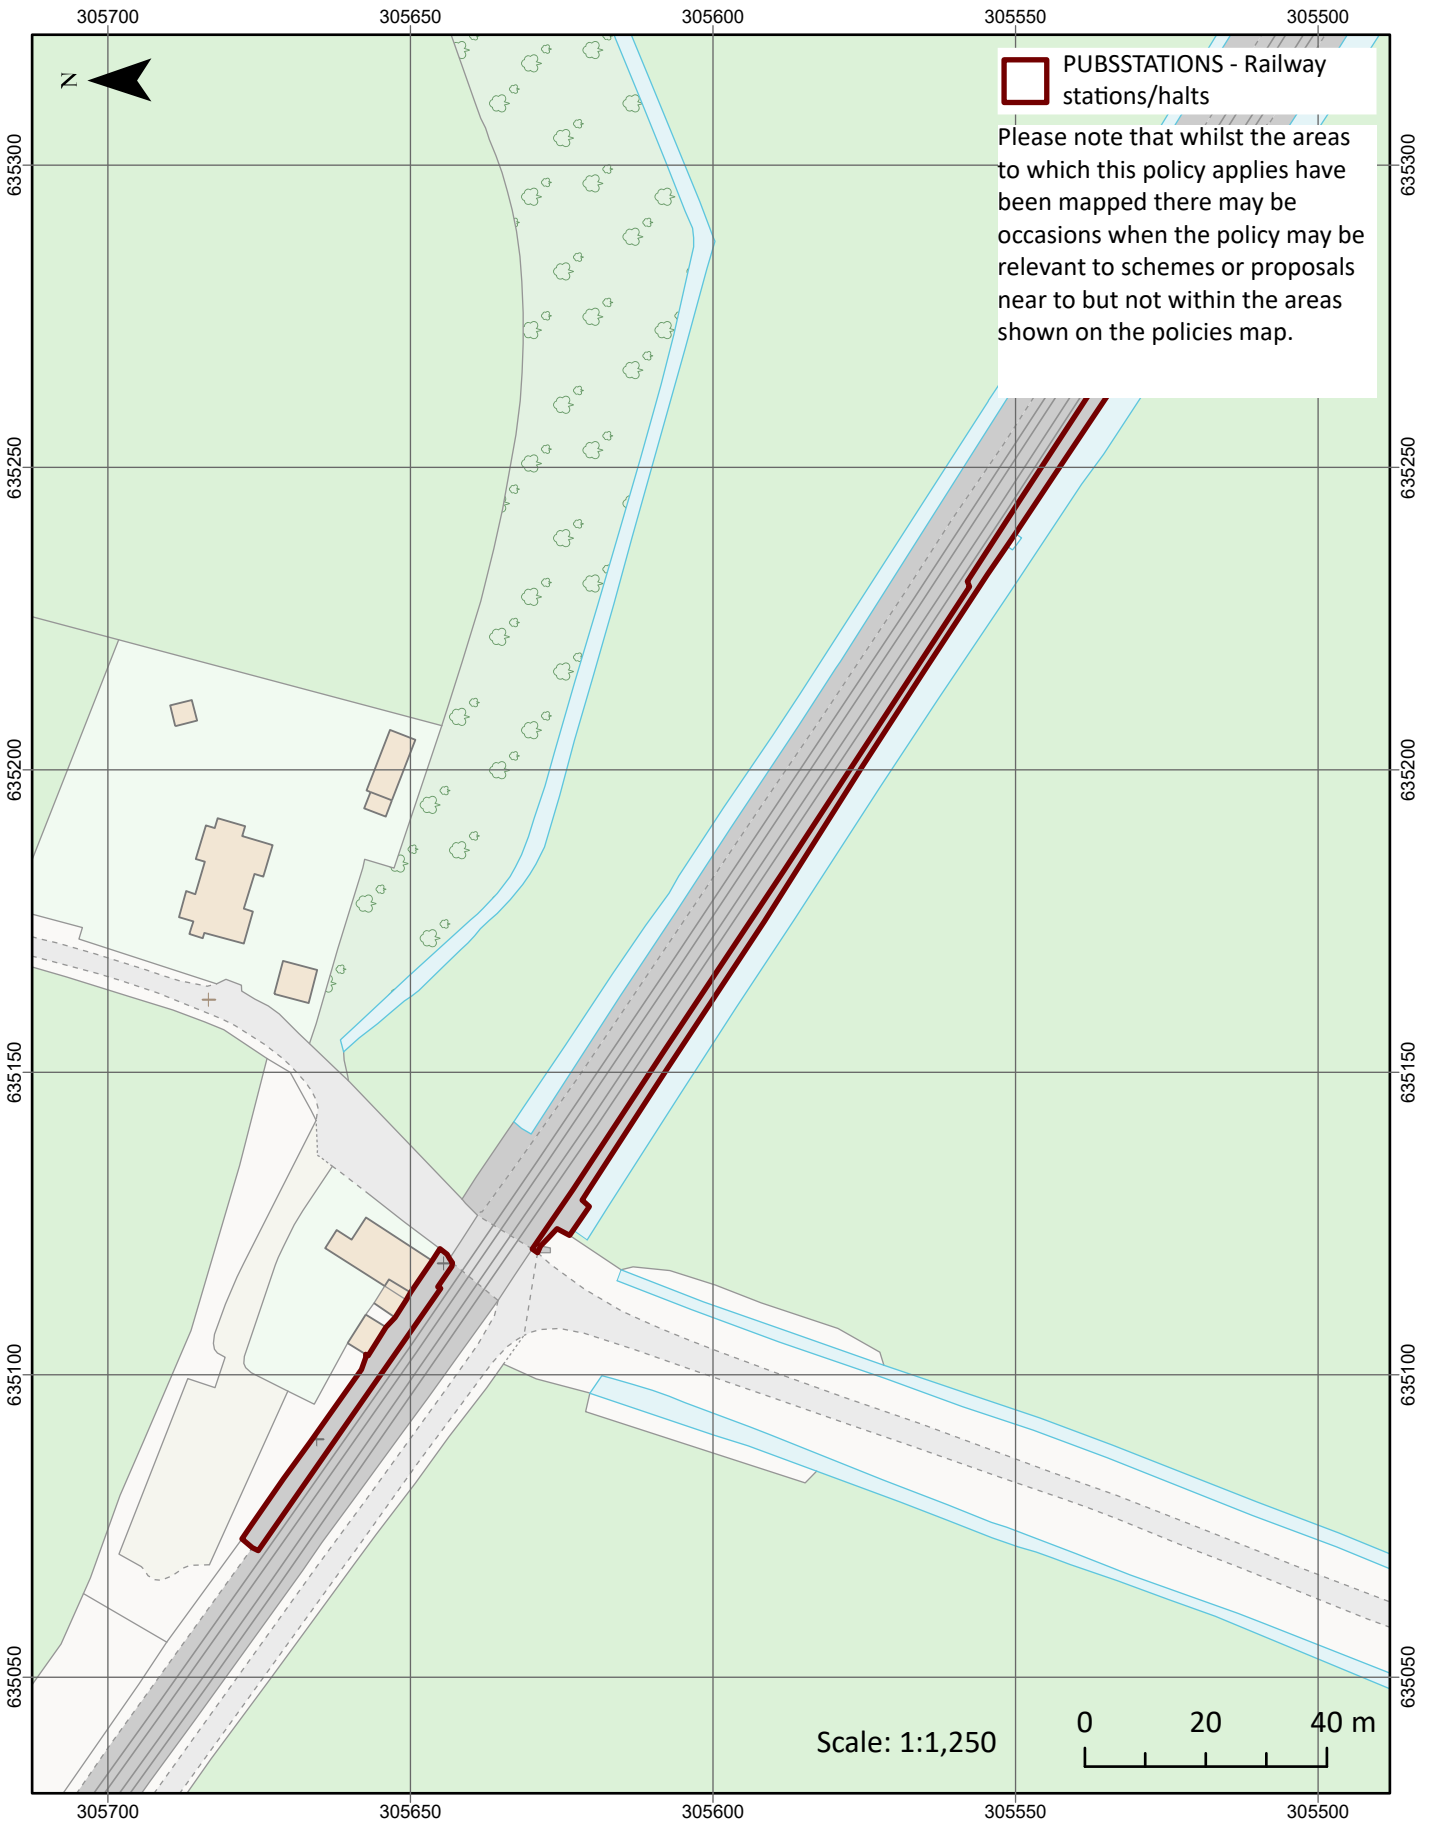

Development boundary - Filby

Development boundary - Oulton Broad

Development boundary - Thorpe St Andrew

Development boundary - Wroxham and Hoveton

Railway stations: Berney Arms Station

Railway stations: Buckenham Station

Railway stations: Haddiscoe Station

Railway stations: Hoveton & Wroxham Station

Railway stations: Somerleyton

Local Green Space - Broadland Sports Club

Local Green Space

Local Green Space - Caen Meadow/Trafford memorial ground and public staithe