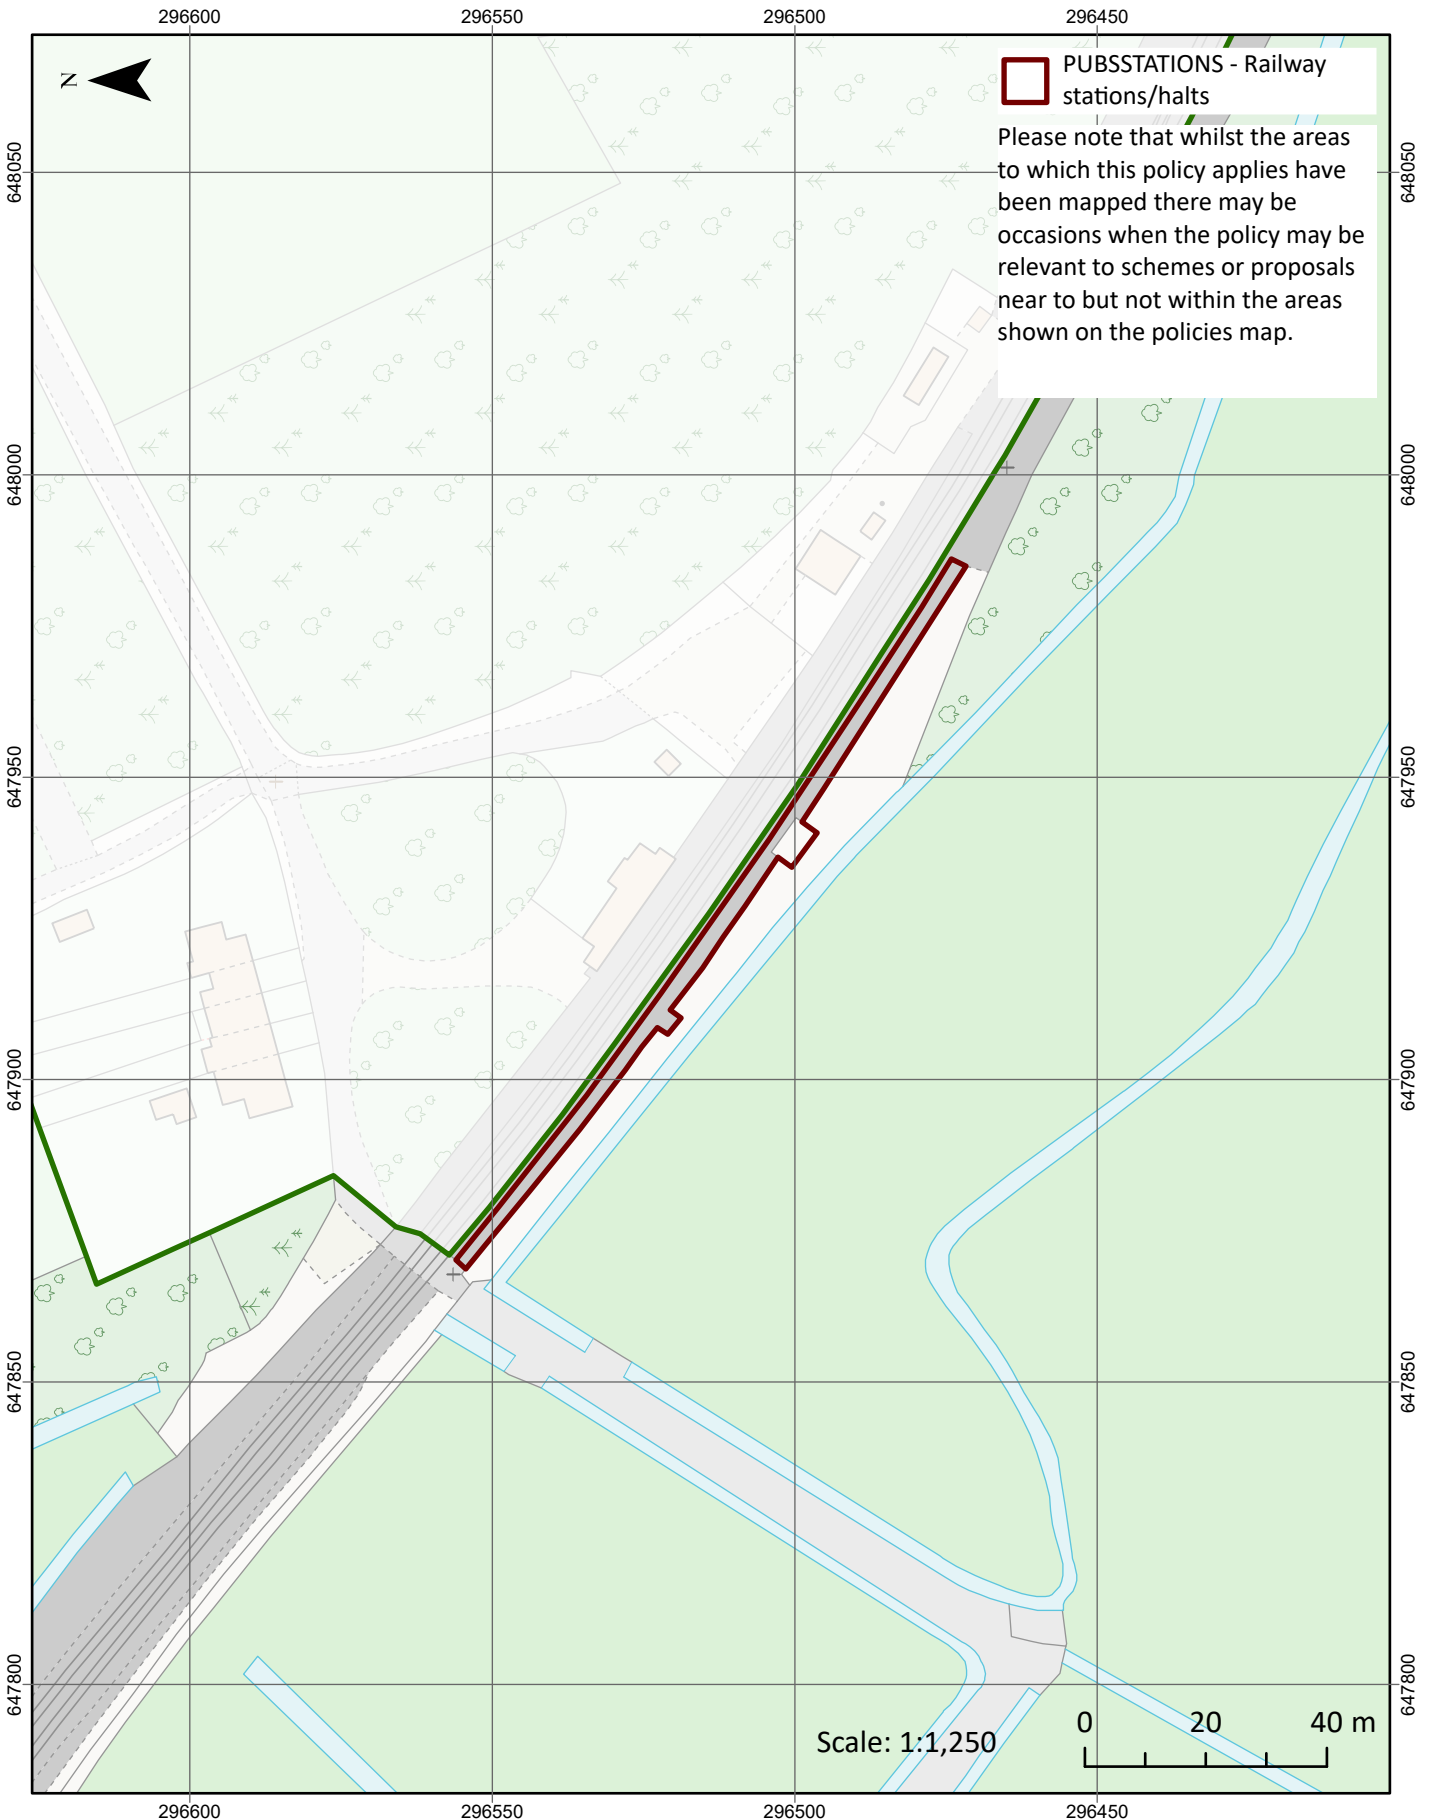

Development boundary - Filby

Development boundary - Oulton Broad

Development boundary - Thorpe St Andrew

Development boundary - Wroxham and Hoveton

Railway stations: Berney Arms Station

Railway stations: Buckenham Station

Railway stations: Haddiscoe Station

Railway stations: Hoveton & Wroxham Station

Railway stations: Somerleyton

Local Green Space - Broadland Sports Club

Local Green Space

Local Green Space - Caen Meadow/Trafford memorial ground and public staithe