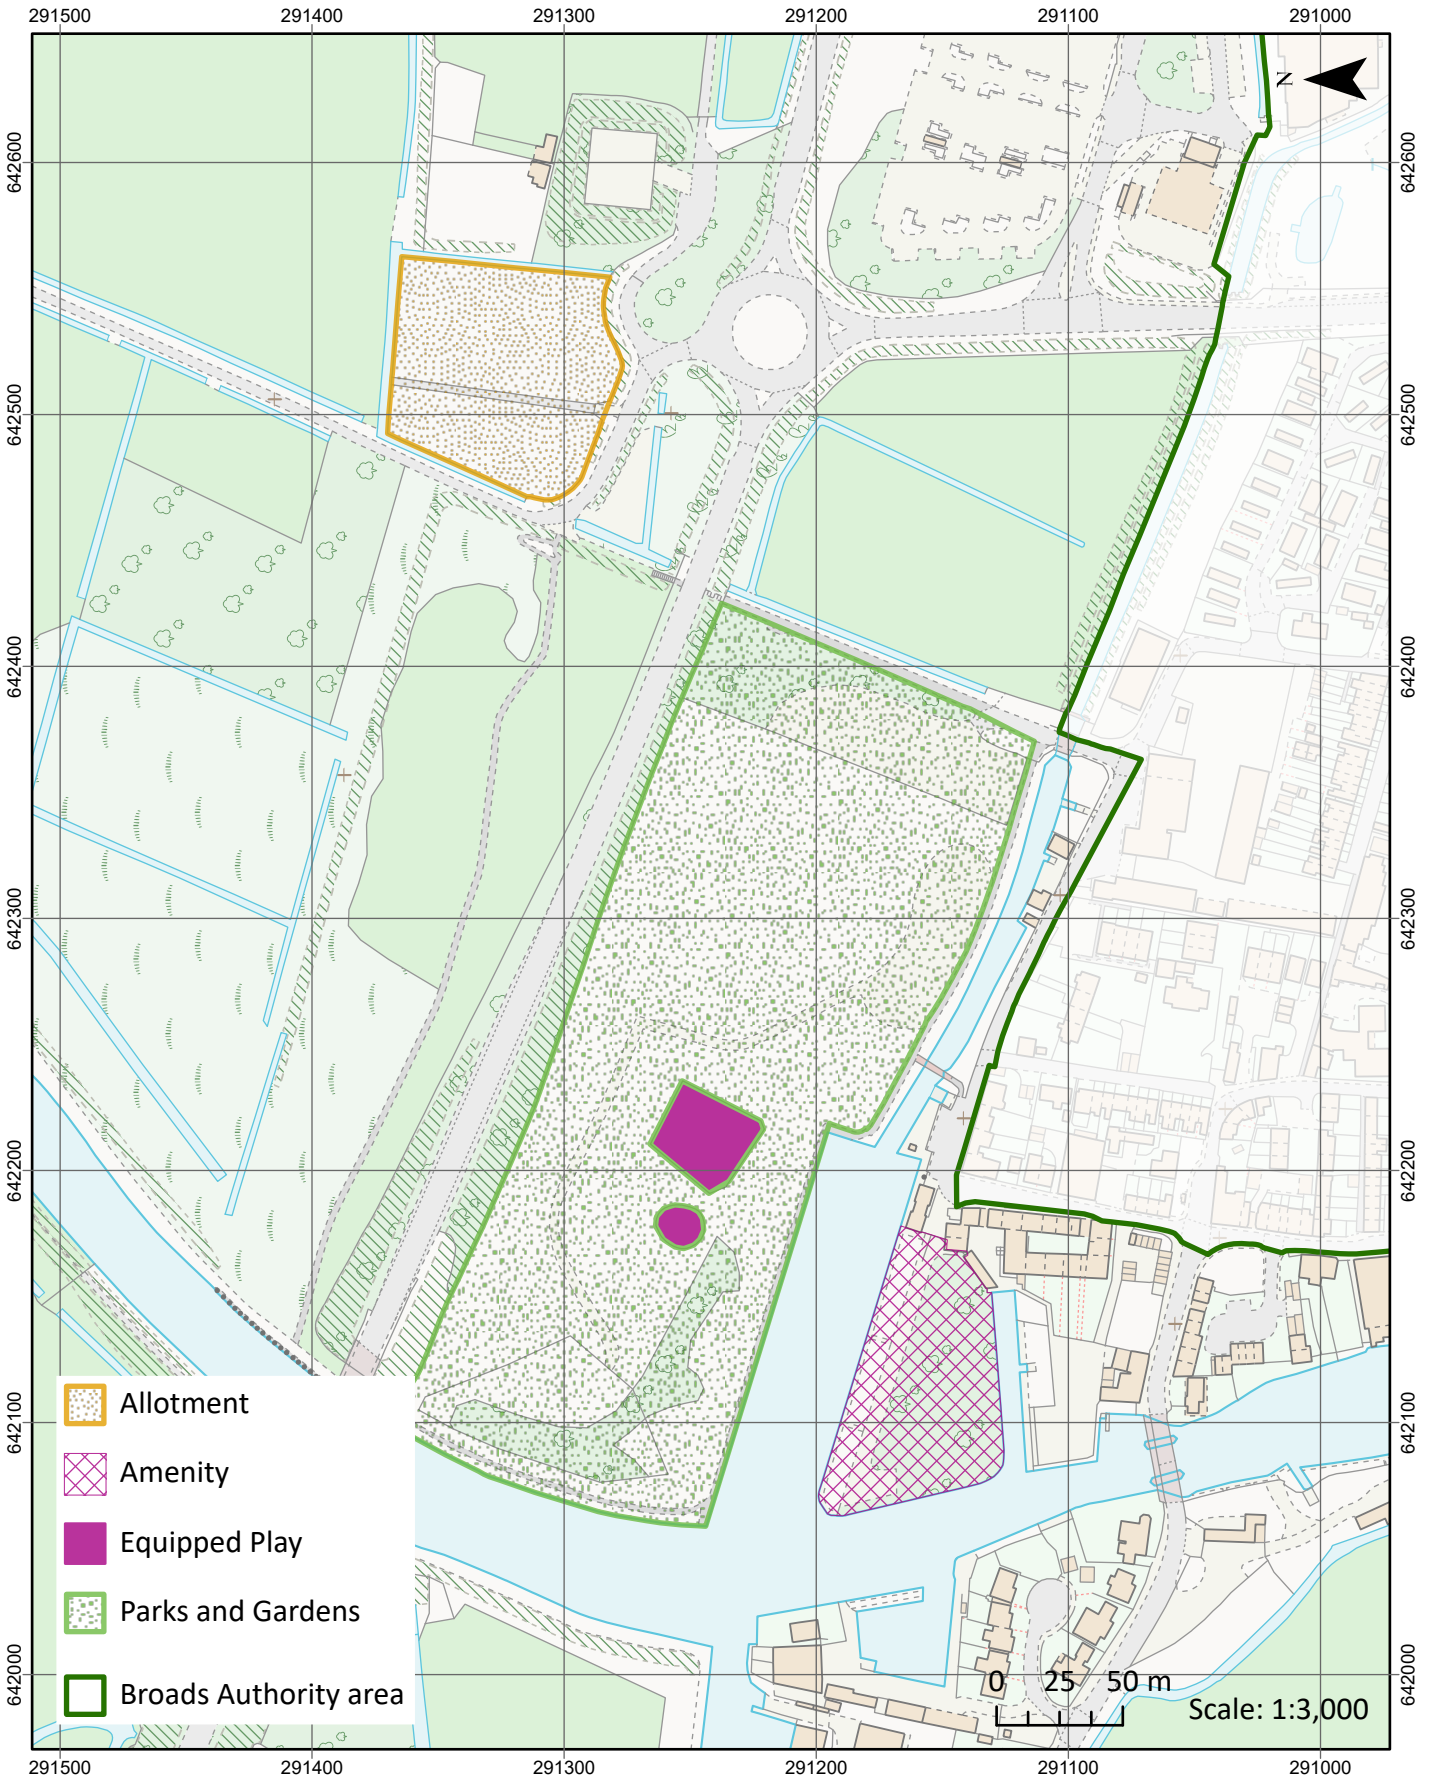

Development boundary - Filby

Development boundary - Oulton Broad

Development boundary - Thorpe St Andrew

Development boundary - Wroxham and Hoveton

Railway stations: Berney Arms Station

Railway stations: Buckenham Station

Railway stations: Haddiscoe Station

Railway stations: Hoveton & Wroxham Station

Railway stations: Somerleyton

Local Green Space - Broadland Sports Club

Local Green Space

Local Green Space - Caen Meadow/Trafford memorial ground and public staithe

Local Green Space - Filby Claypits

Local Green Space - Filby Common

Local Green Space

Local Green Space - Playing Field

Local Green Space - Potter Heigham Bridge Green

Local Green Space - Rollesby Staithe

Local Green Space - The Stone Pit

Local Green Space - Wroxham cemetery and memorial gardens

PUBDM10: Open space on land, play space, sports fields and allotments

Beccles

PUBDM10: Open space on land, play space, sports fields and allotments