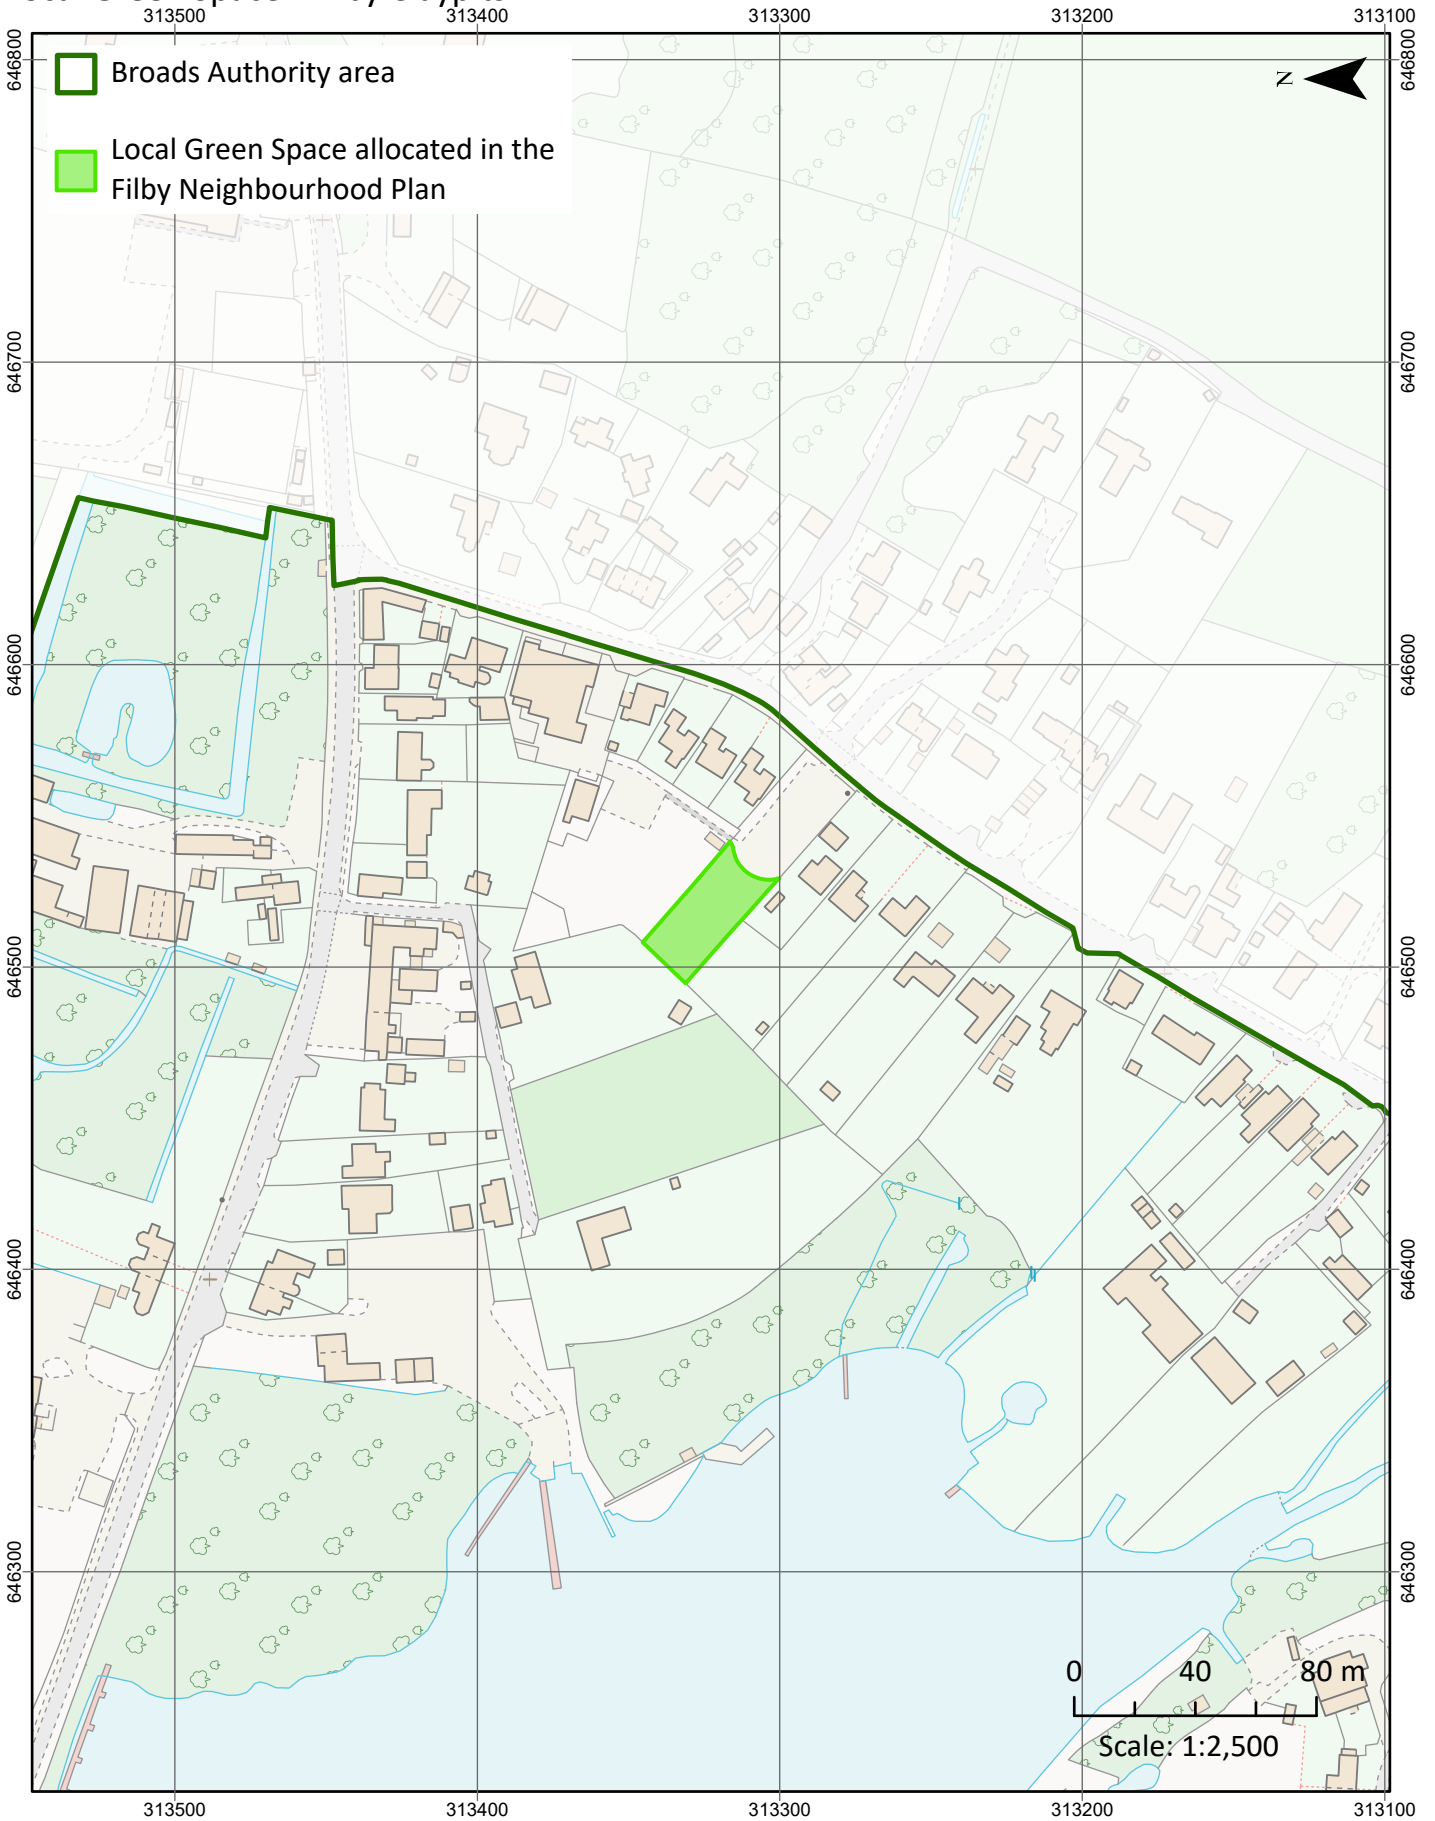

Local Green Space - Filby Claypits