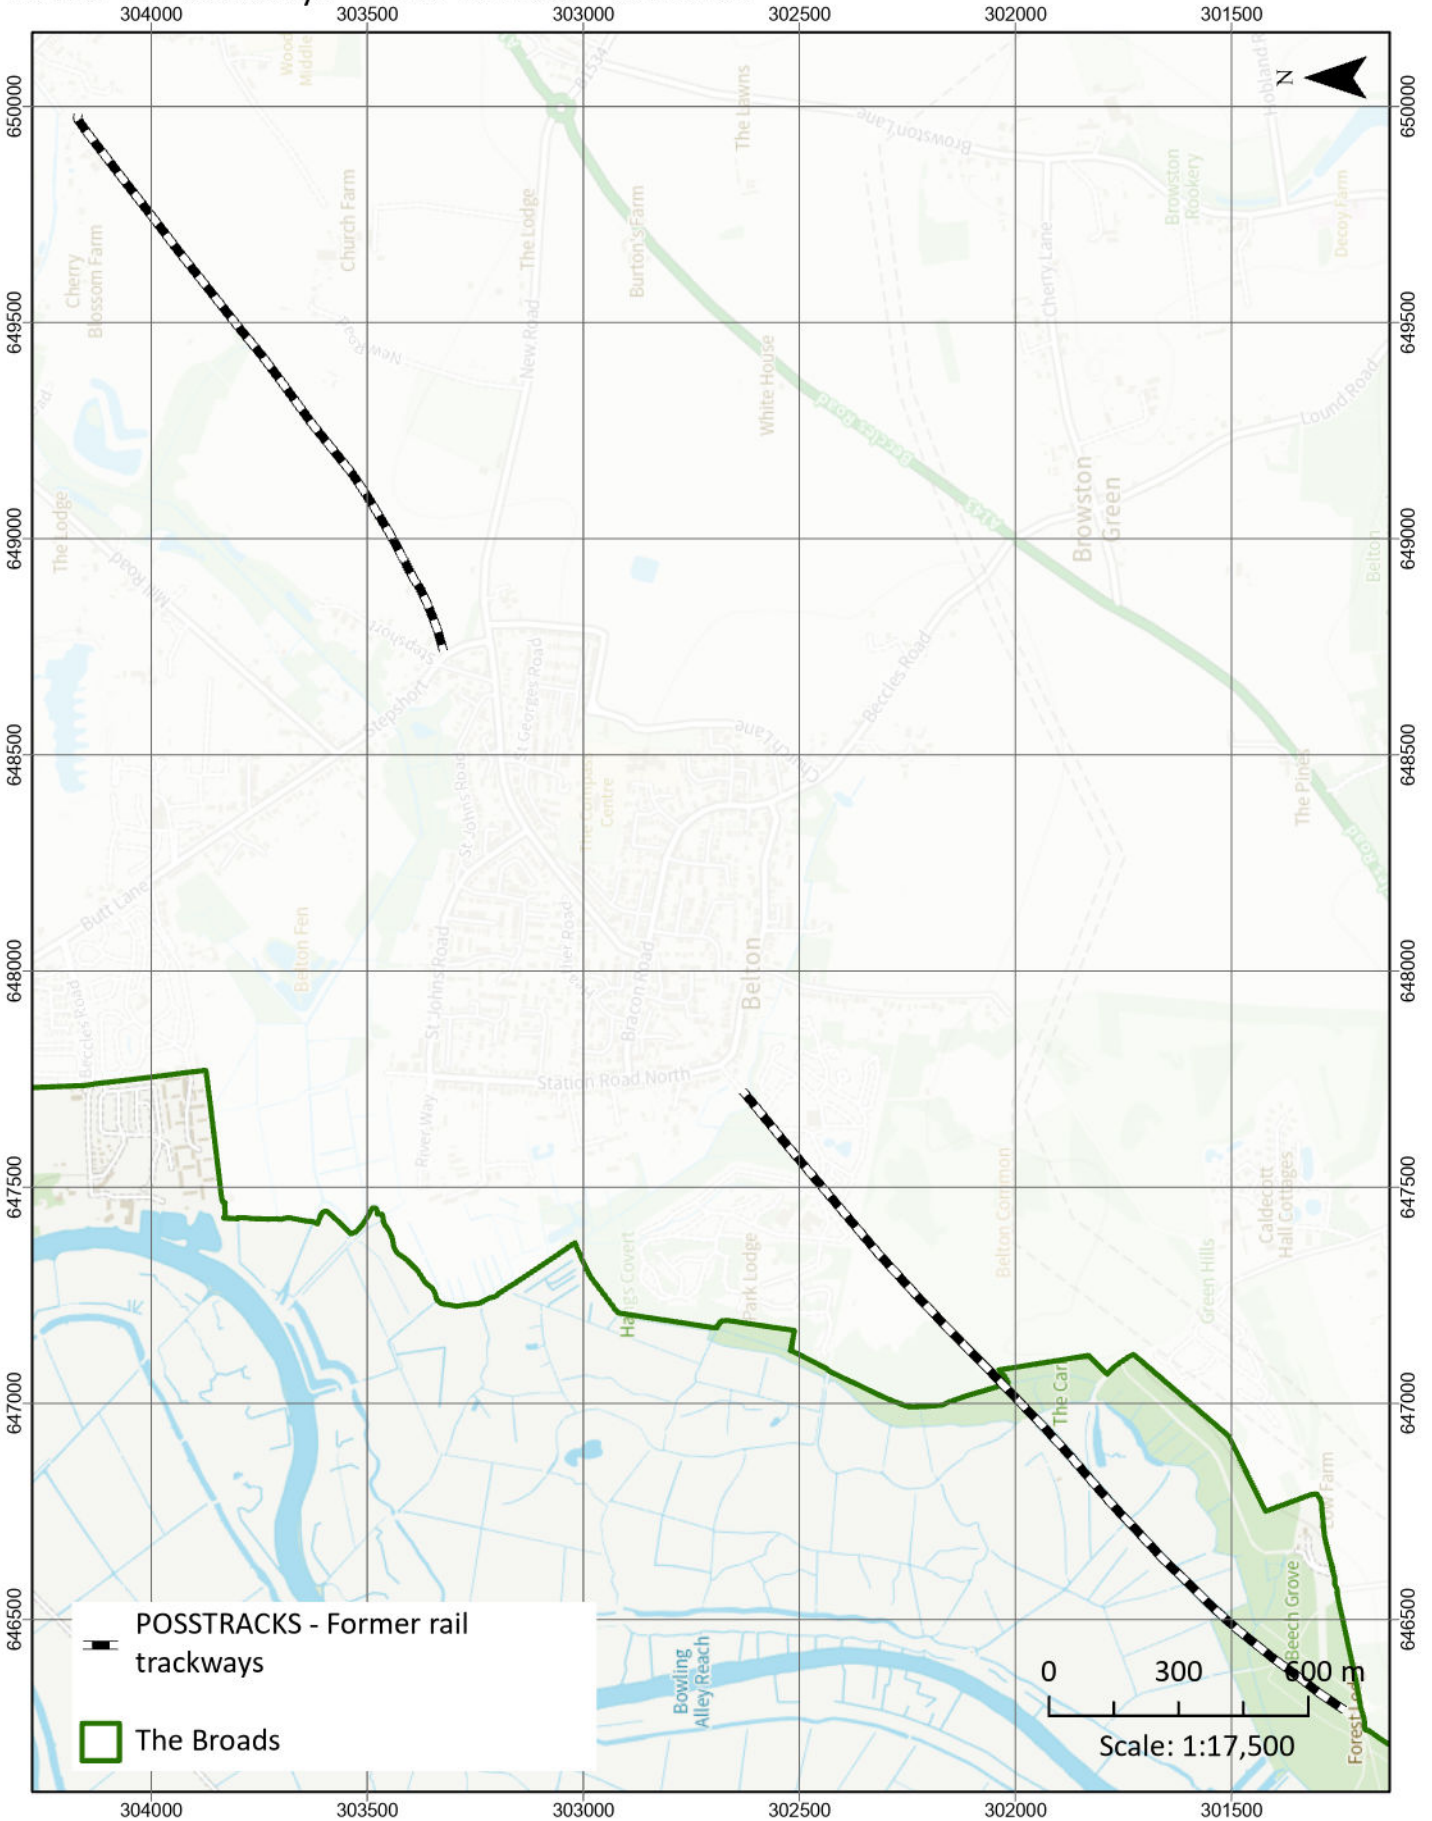

Development boundary - Filby

Development boundary - Oulton Broad

Development boundary - Thorpe St Andrew

Development boundary - Wroxham and Hoveton

Railway stations: Berney Arms Station

Railway stations: Buckenham Station

Local Green Space - Filby Claypits

Local Green Space - Filby Common

Local Green Space

Local Green Space - Playing Field

Local Green Space - Potter Heigham Bridge Green

Local Green Space - Rollesby Staithe

Local Green Space - The Stone Pit

Cobholm

Ditchingham

Ellingham

Gillingham

Herringfleet

Marshes adjacent to Broadland Rugby Club

Nicholas Everitt Park

Outney Common

PUBDM10: Open space on land, play space, sports fields and allotments

Thurne

Waveney Meadow

Winterton Dunes

Former rail trackways - Beccles to Ditchingham

Former rail trackways - Great Yarmouth to Fritton

Former rail trackways - Haddiscoe-Beccles former railway