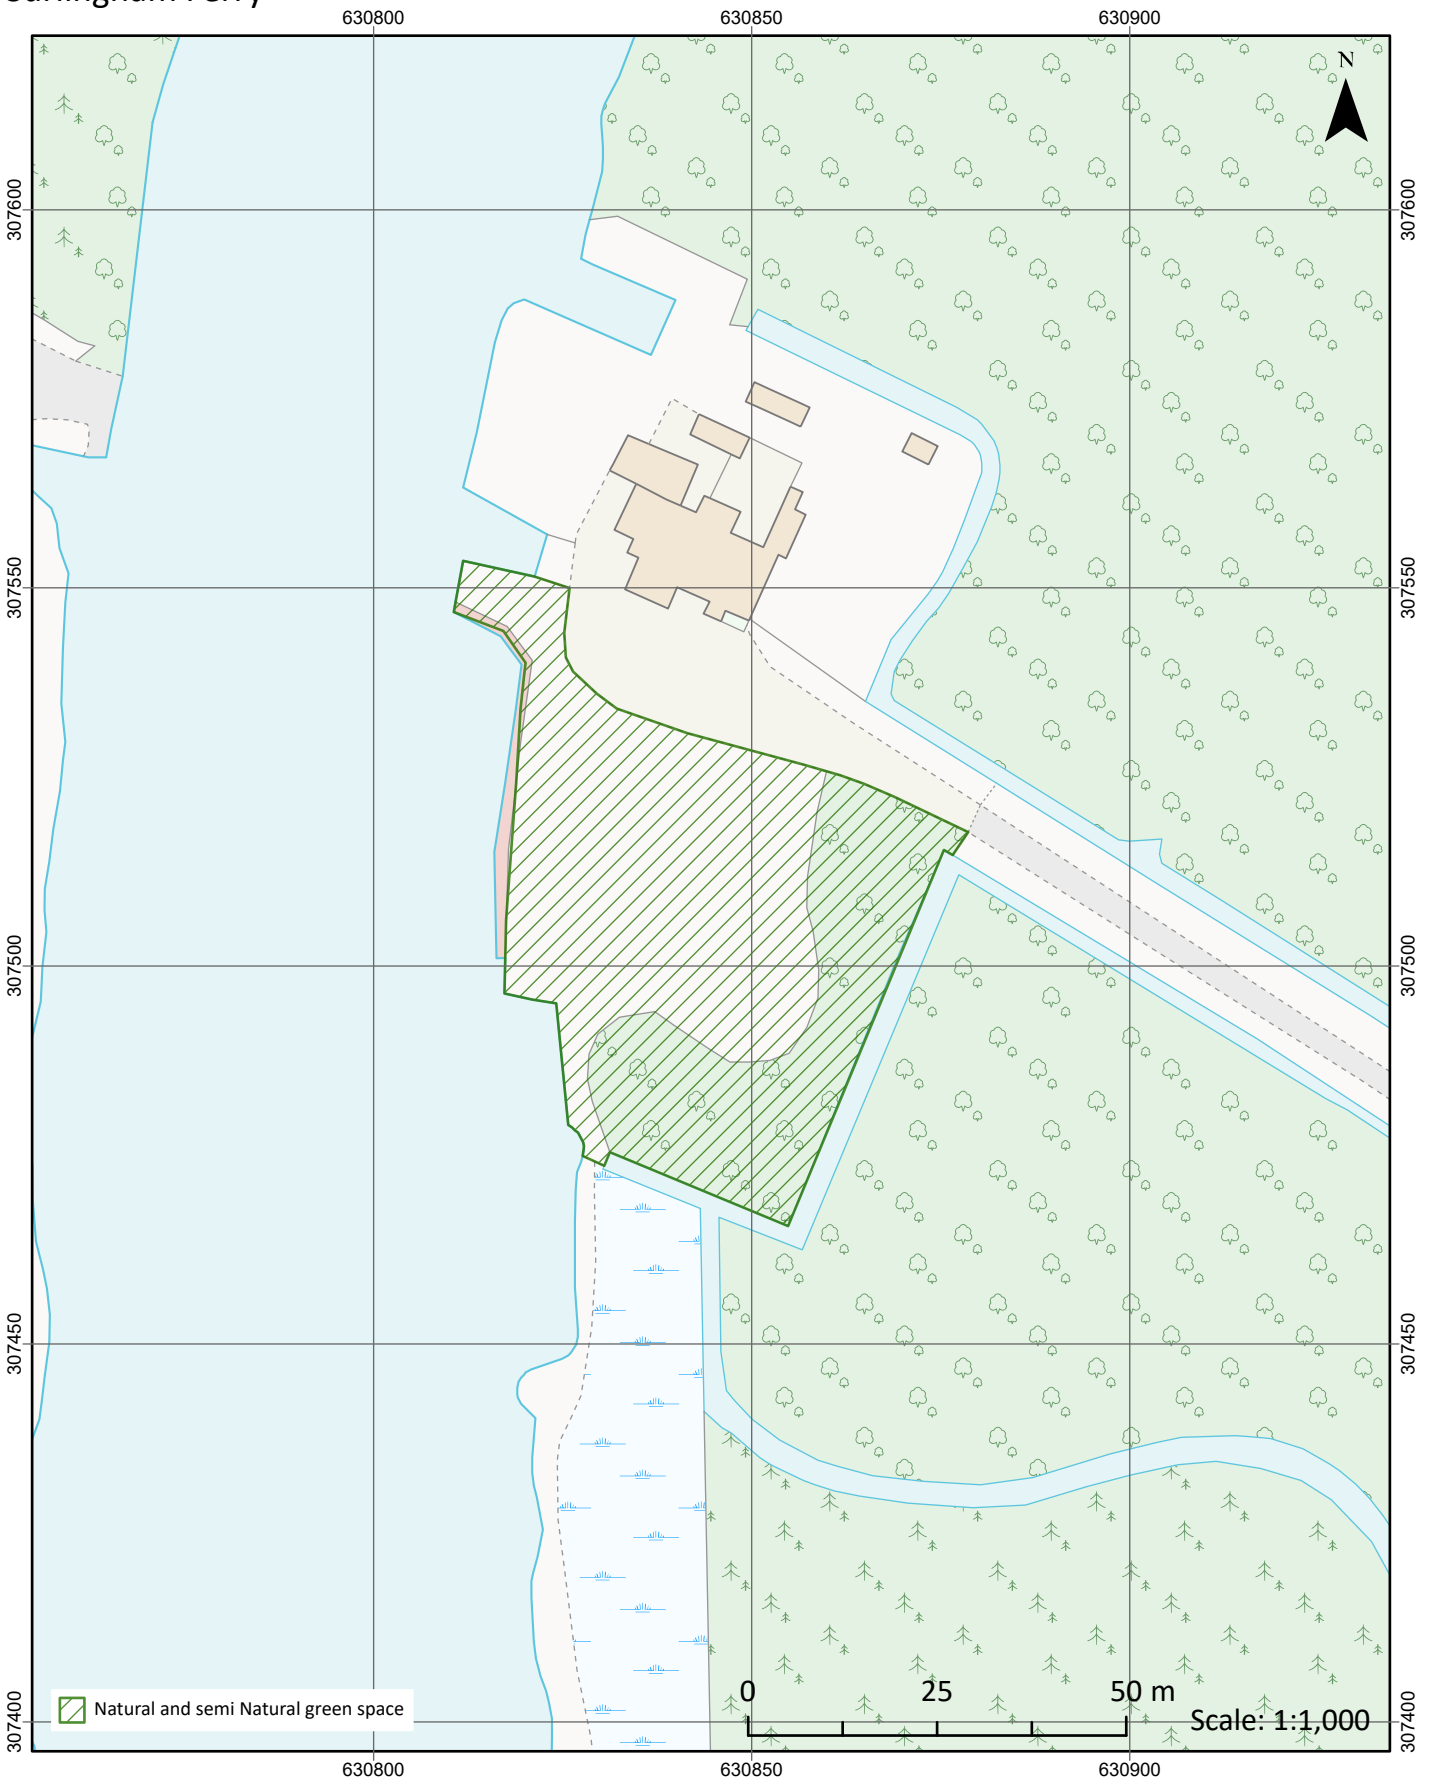

Local Green Space - Filby Claypits

Local Green Space - Filby Common

Local Green Space

Local Green Space - Playing Field

Local Green Space - Potter Heigham Bridge Green

Local Green Space - Rollesby Staithe

Local Green Space - The Stone Pit

PUBDM10: Open space on land, play space, sports fields and allotments

Runham

Rockland

Somerton

St Edmunds Church, Thurne

St Michael's Church, Church Lane, Oulton Broad

Stokesby

Surlingham Ferry

PUBDM10: Open space on land, play space, sports fields and allotments

Thurne

Waveney Meadow

Winterton Dunes

Former rail trackways - Beccles to Ditchingham

Former rail trackways - Great Yarmouth to Fritton

Former rail trackways - Haddiscoe-Beccles former railway