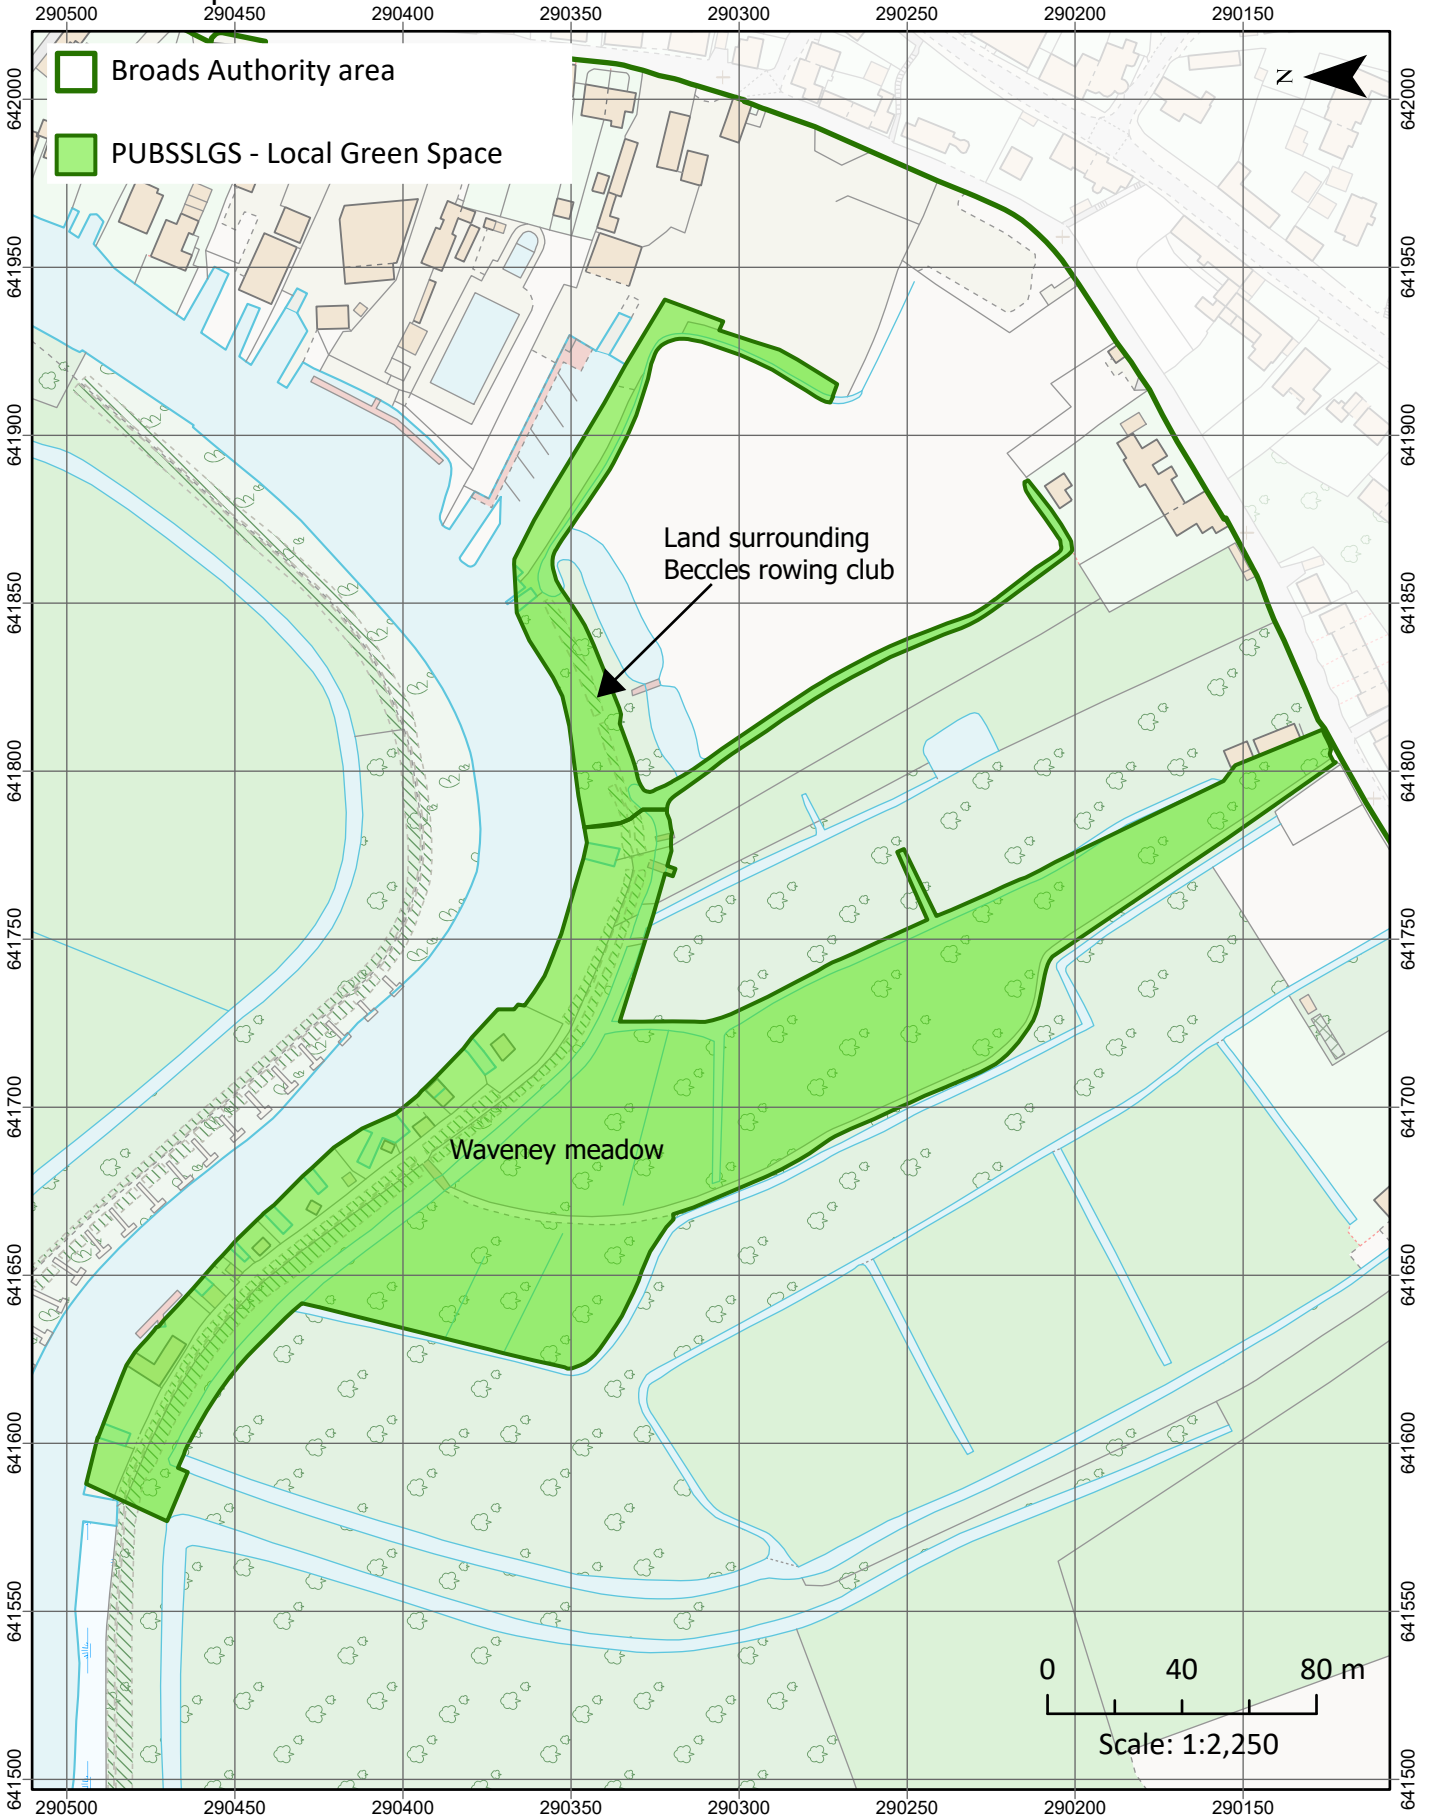

Development boundary - Filby

Development boundary - Oulton Broad

Development boundary - Thorpe St Andrew

Development boundary - Wroxham and Hoveton

Railway stations: Berney Arms Station

Railway stations: Buckenham Station

Railway stations: Haddiscoe Station

Railway stations: Hoveton & Wroxham Station

Railway stations: Somerleyton

Local Green Space - Broadland Sports Club

Local Green Space

Local Green Space - Caen Meadow/Trafford memorial ground and public staithe

Local Green Space - Filby Claypits

Local Green Space - Filby Common

Local Green Space

Local Green Space - Playing Field

Local Green Space - Potter Heigham Bridge Green

Local Green Space - Rollesby Staithe

Local Green Space - The Stone Pit