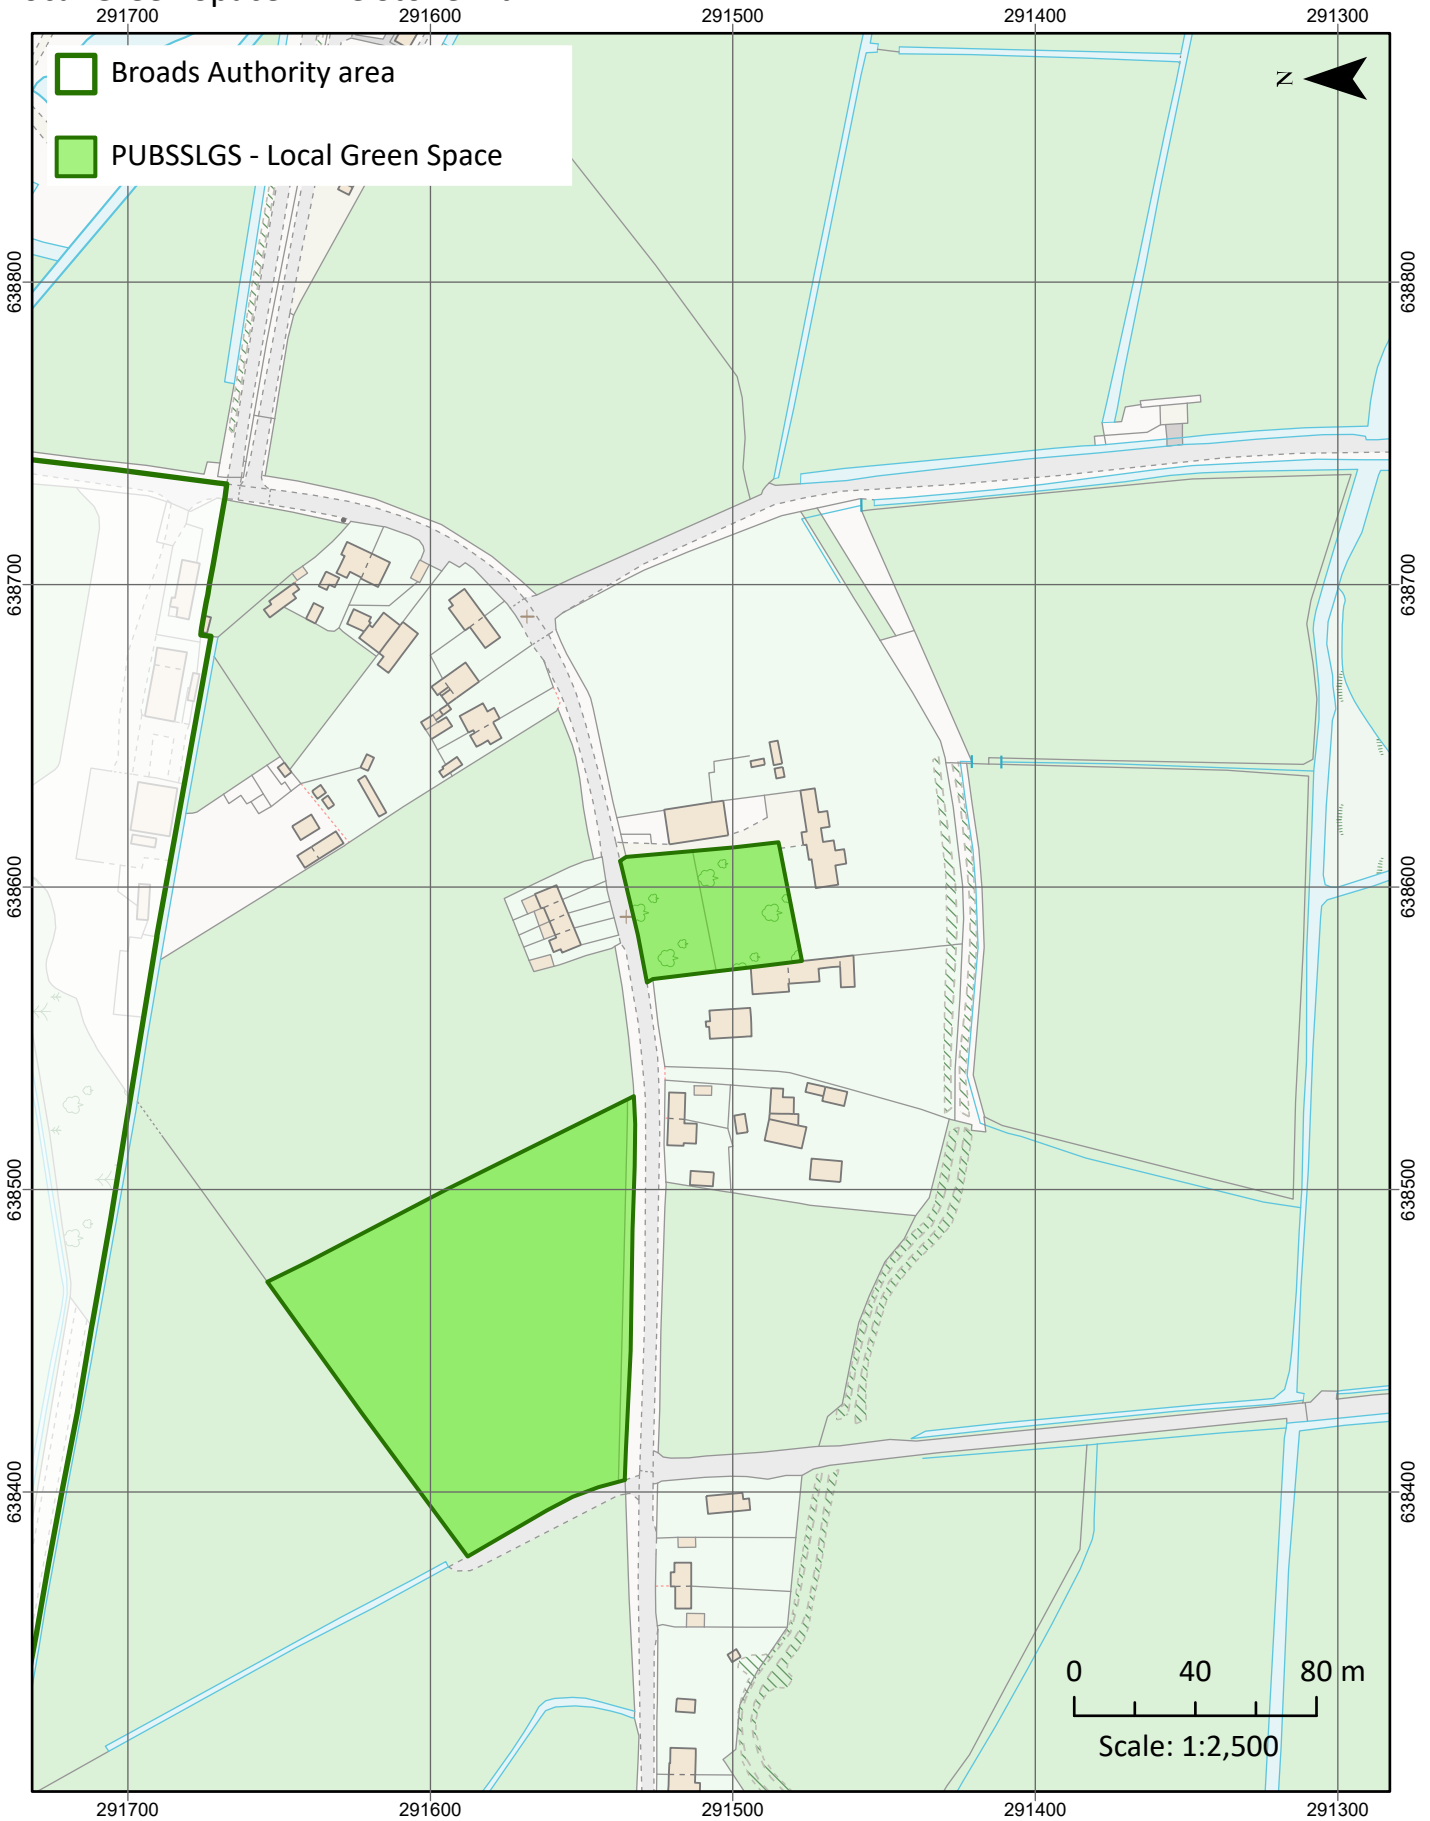

Railway stations: Haddiscoe Station

Railway stations: Hoveton & Wroxham Station

Railway stations: Somerleyton

Local Green Space - Broadland Sports Club

Local Green Space

Local Green Space - Caen Meadow/Trafford memorial ground and public staithe

Local Green Space - Filby Claypits

Local Green Space - Filby Common

Local Green Space

Local Green Space - Playing Field

Local Green Space - Potter Heigham Bridge Green

Local Green Space - Rollesby Staithe

Local Green Space - The Stone Pit

Local Green Space - Wroxham cemetery and memorial gardens

PUBDM10: Open space on land, play space, sports fields and allotments

Beccles

PUBDM10: Open space on land, play space, sports fields and allotments