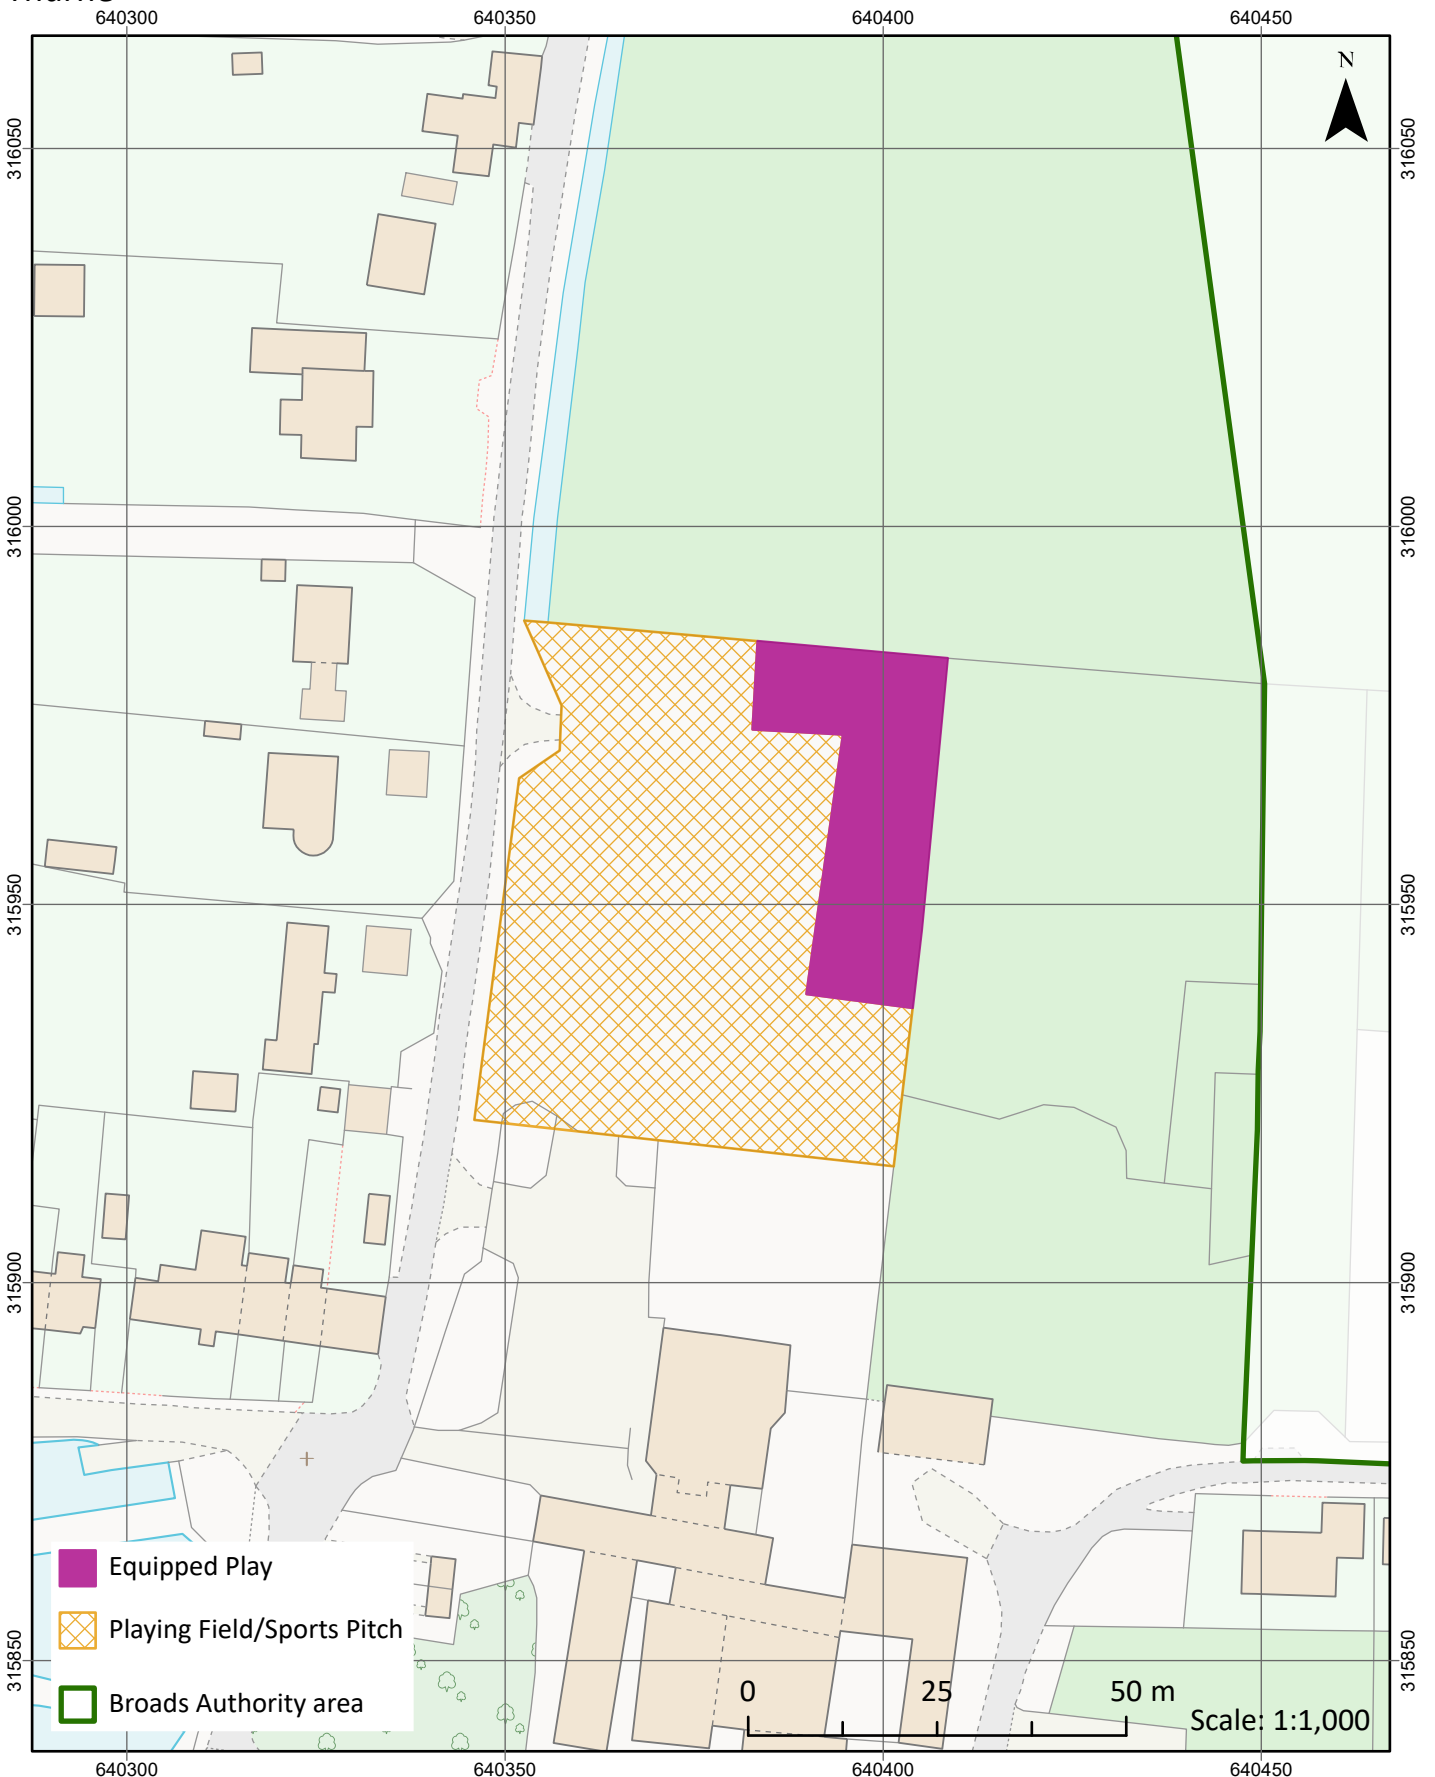

Development boundary - Filby

Development boundary - Oulton Broad

Development boundary - Thorpe St Andrew

Development boundary - Wroxham and Hoveton

Railway stations: Berney Arms Station

Railway stations: Buckenham Station

Local Green Space - Filby Claypits

Local Green Space - Filby Common

Local Green Space

Local Green Space - Playing Field

Local Green Space - Potter Heigham Bridge Green

Local Green Space - Rollesby Staithe

Local Green Space - The Stone Pit

PUBDM10: Open space on land, play space, sports fields and allotments

Runham

Rockland

Somerton

St Edmunds Church, Thurne

St Michael's Church, Church Lane, Oulton Broad

Stokesby

Surlingham Ferry

PUBDM10: Open space on land, play space, sports fields and allotments

Thurne

Waveney Meadow

Winterton Dunes

Former rail trackways - Beccles to Ditchingham

Former rail trackways - Great Yarmouth to Fritton

Former rail trackways - Haddiscoe-Beccles former railway