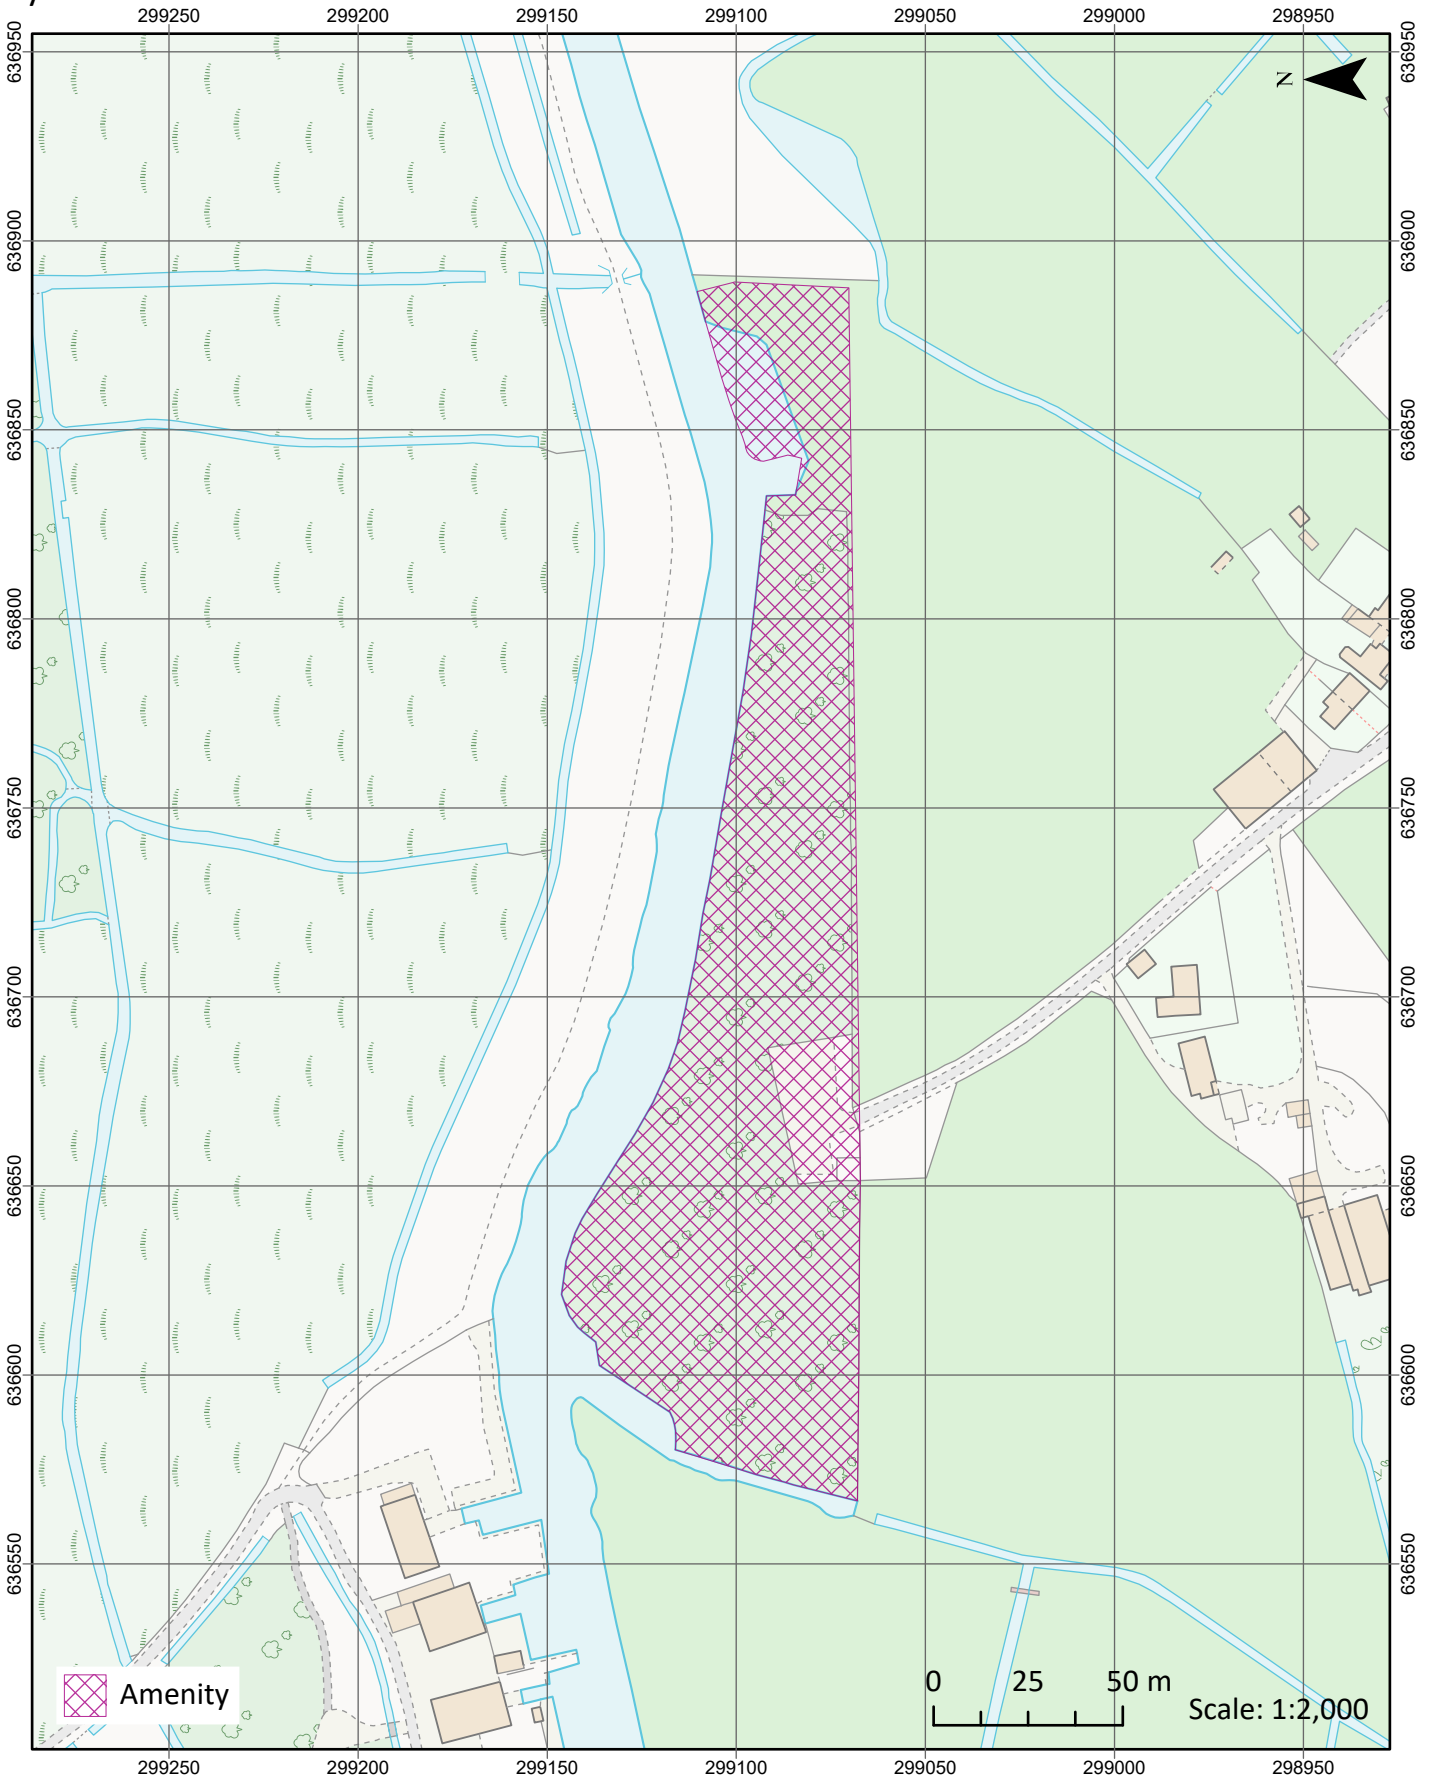

Development boundary - Filby

Development boundary - Oulton Broad

Development boundary - Thorpe St Andrew

Development boundary - Wroxham and Hoveton

Railway stations: Berney Arms Station

Railway stations: Buckenham Station

Local Green Space - Filby Claypits

Local Green Space - Filby Common

Local Green Space

Local Green Space - Playing Field

Local Green Space - Potter Heigham Bridge Green

Local Green Space - Rollesby Staithe

Local Green Space - The Stone Pit

Poor Marshes, near Furze Hill

Potter Heigham

PUBDM10: Open space on land, play space, sports fields and allotments

Pye's Mill

PUBDM10: Open space on land, play space, sports fields and allotments

Reedham Quay