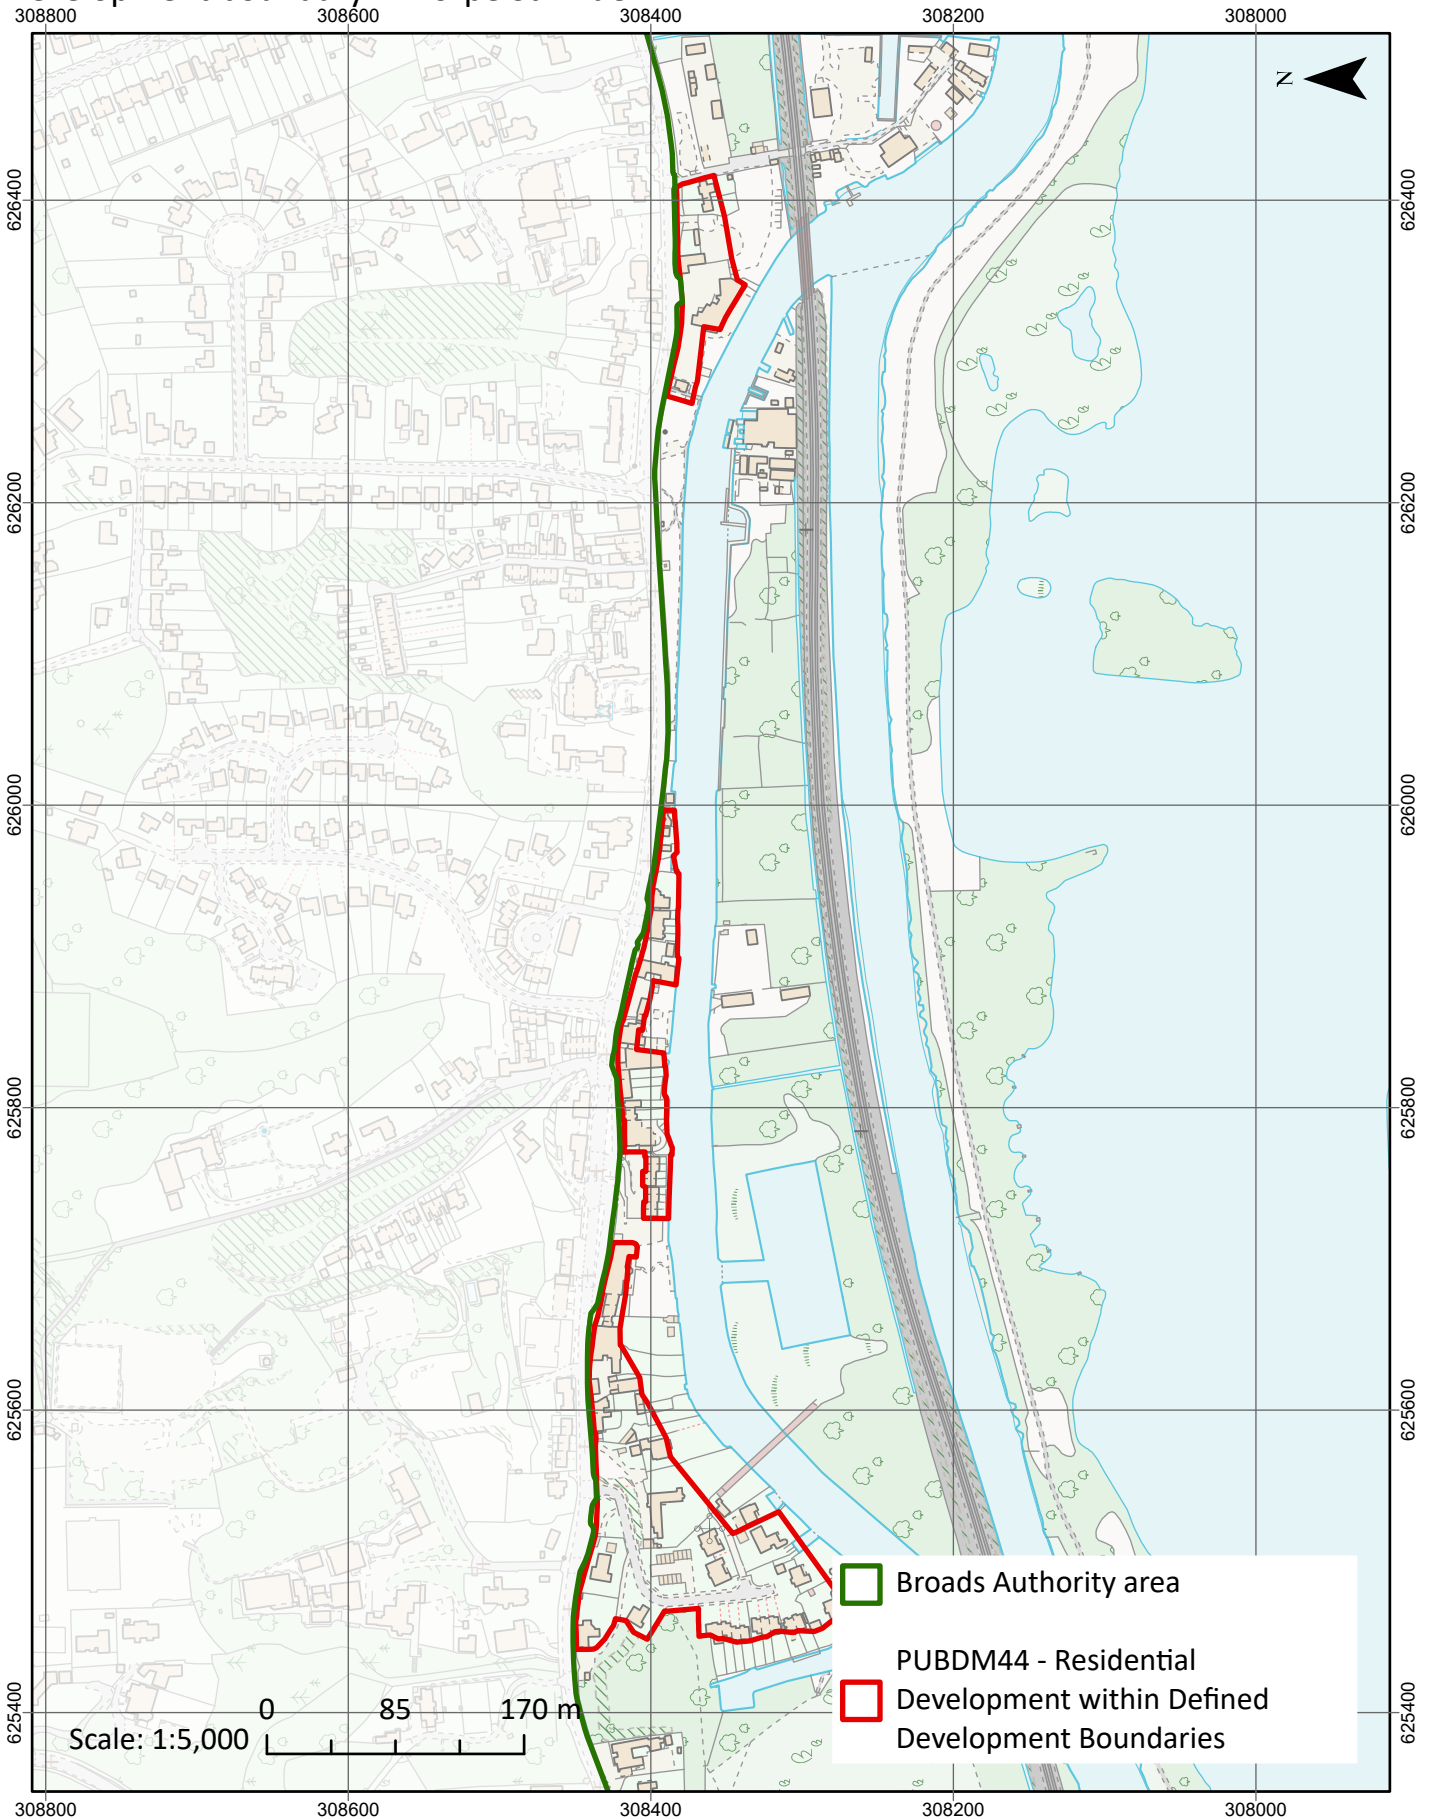

Development boundary - Filby

Development boundary - Oulton Broad

Development boundary - Thorpe St Andrew

Development boundary - Wroxham and Hoveton

Railway stations: Berney Arms Station

Railway stations: Buckenham Station

Railway stations: Haddiscoe Station

Railway stations: Hoveton & Wroxham Station

Railway stations: Somerleyton

Local Green Space - Broadland Sports Club

Local Green Space

Local Green Space - Caen Meadow/Trafford memorial ground and public staithe

Local Green Space - Filby Claypits

Local Green Space - Filby Common

Local Green Space

Local Green Space - Playing Field

Local Green Space - Potter Heigham Bridge Green

Local Green Space - Rollesby Staithe

Local Green Space - The Stone Pit