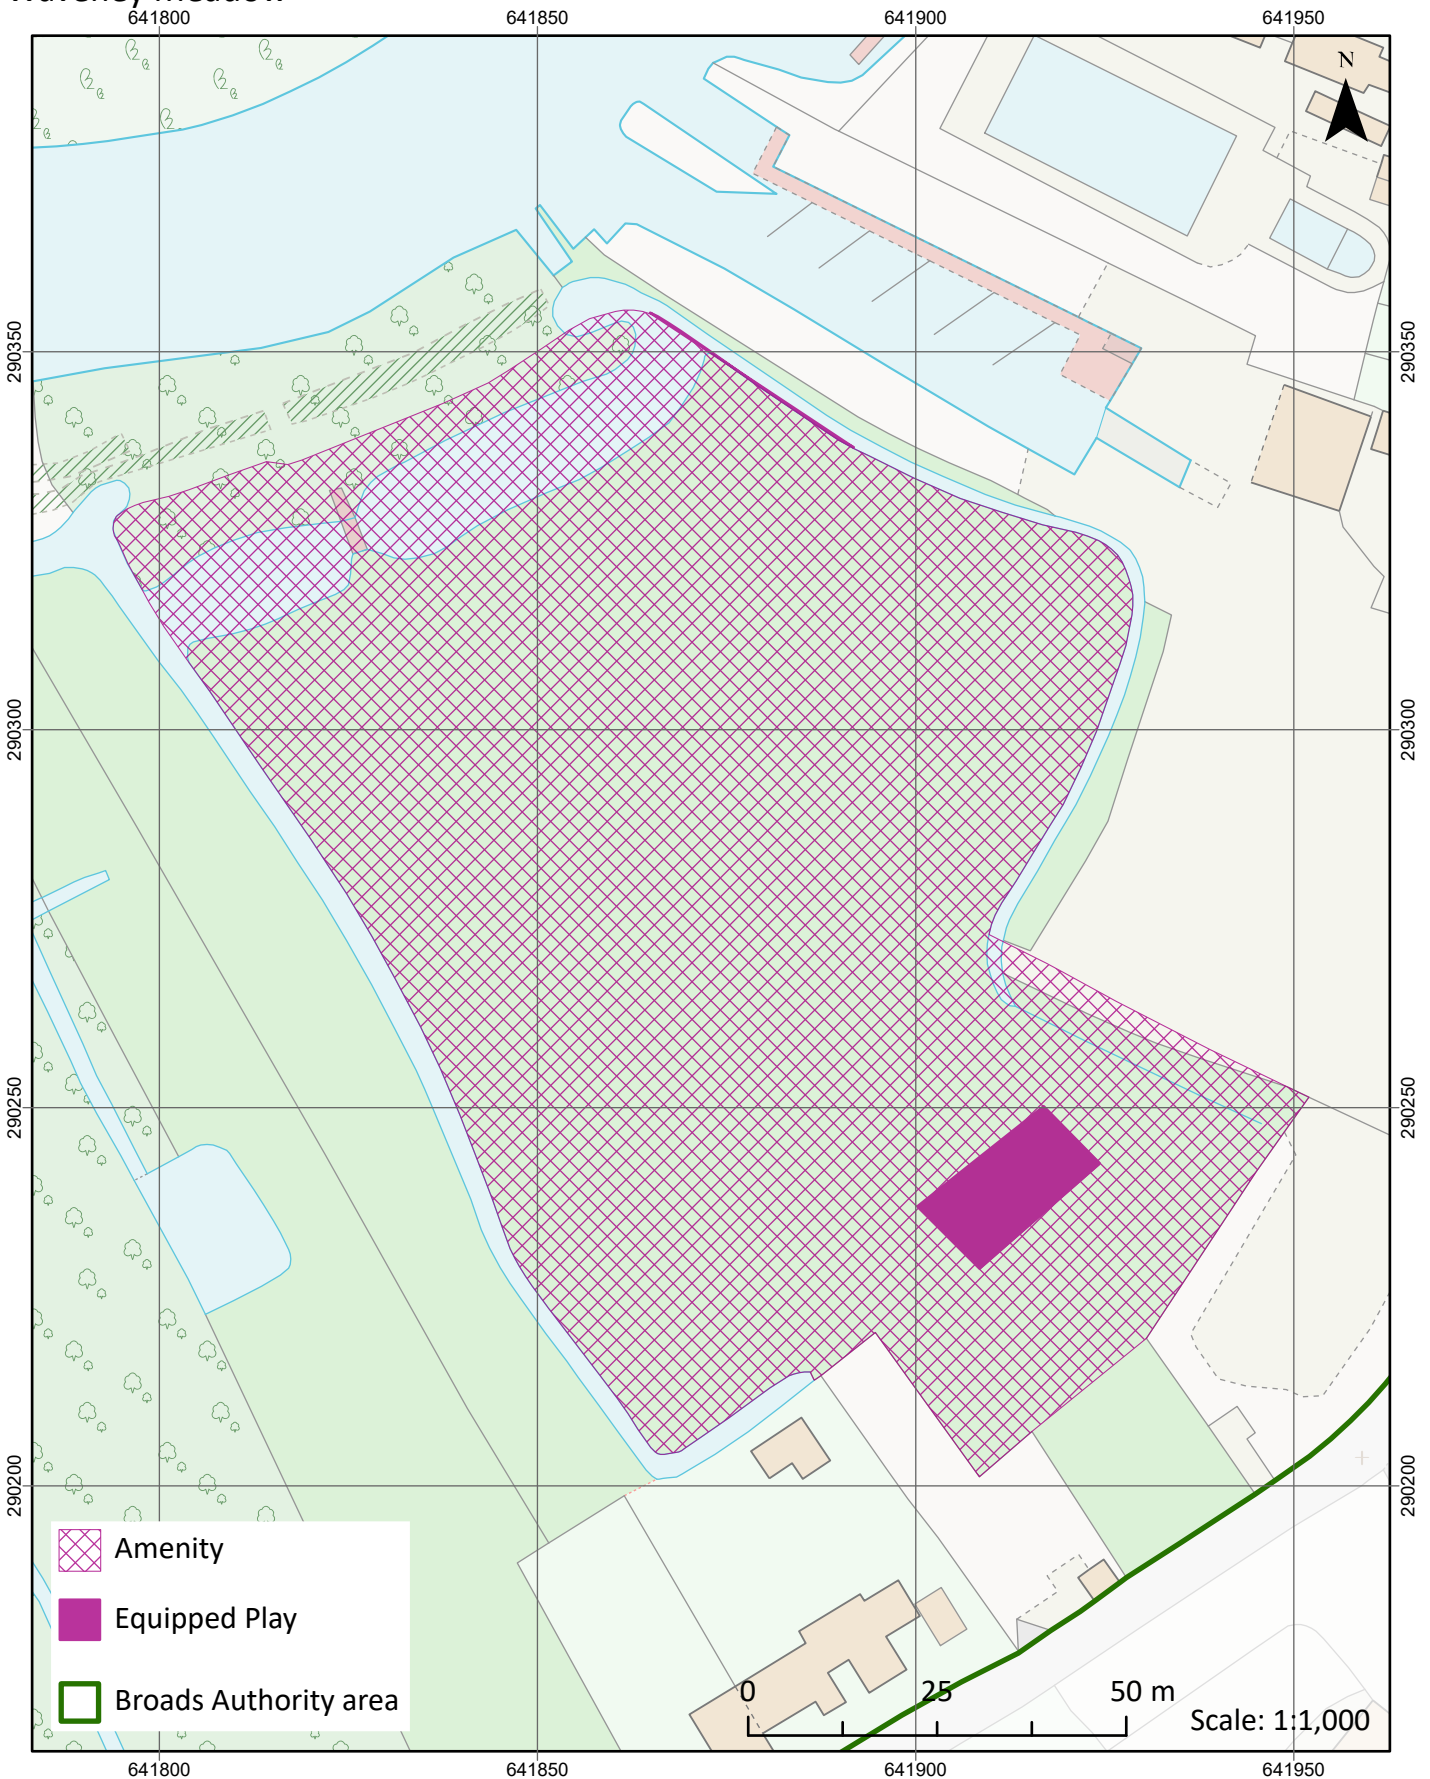

Waveney Meadow