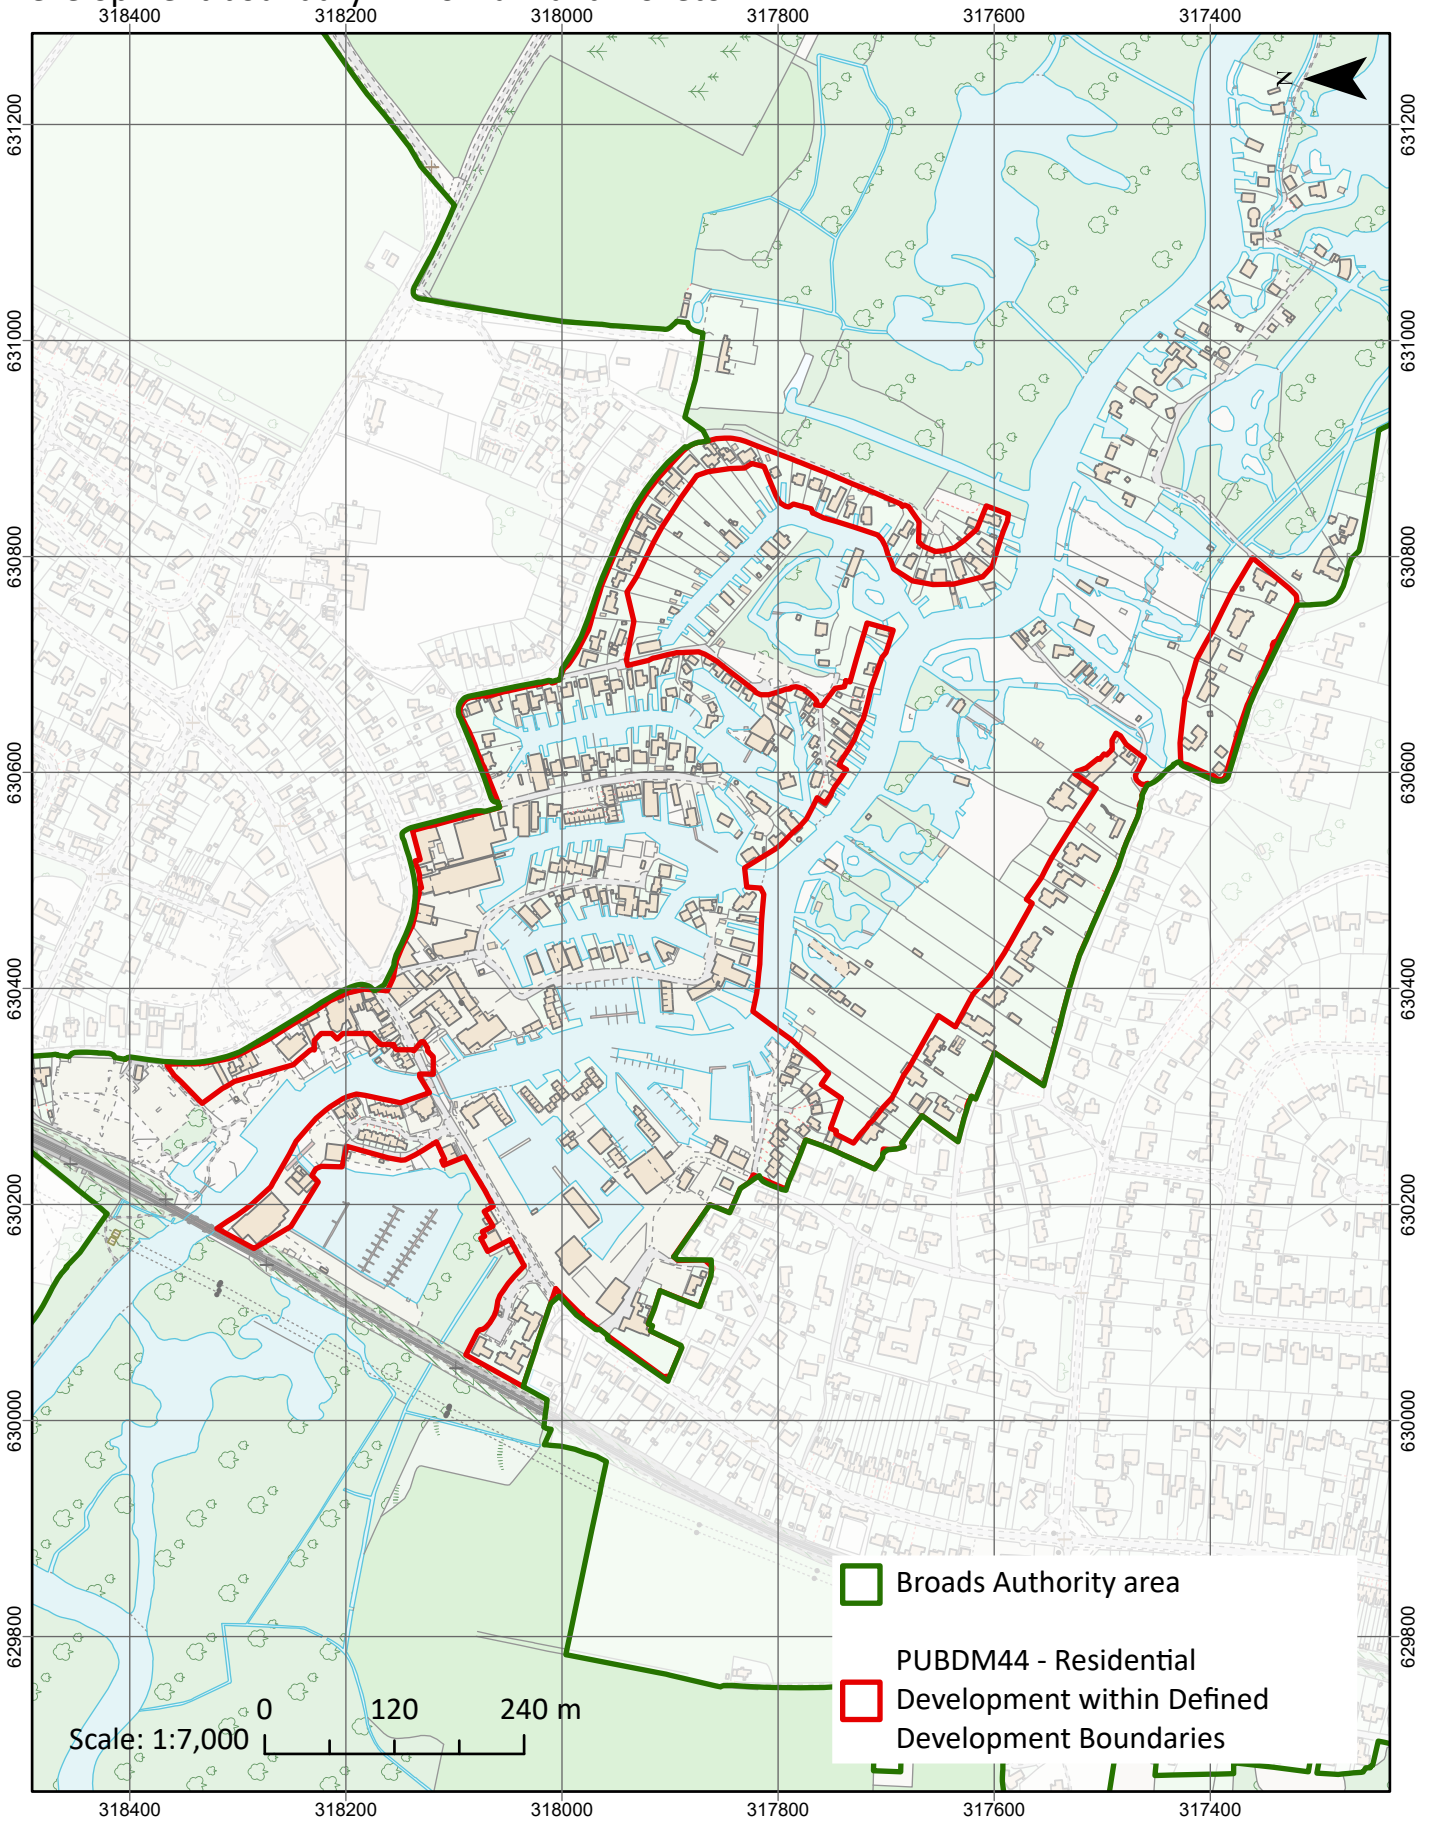

Development boundary - Filby

Development boundary - Oulton Broad

Development boundary - Thorpe St Andrew

Development boundary - Wroxham and Hoveton

Railway stations: Berney Arms Station

Railway stations: Buckenham Station

Railway stations: Haddiscoe Station

Railway stations: Hoveton & Wroxham Station

Railway stations: Somerleyton

Local Green Space - Broadland Sports Club

Local Green Space

Local Green Space - Caen Meadow/Trafford memorial ground and public staithe