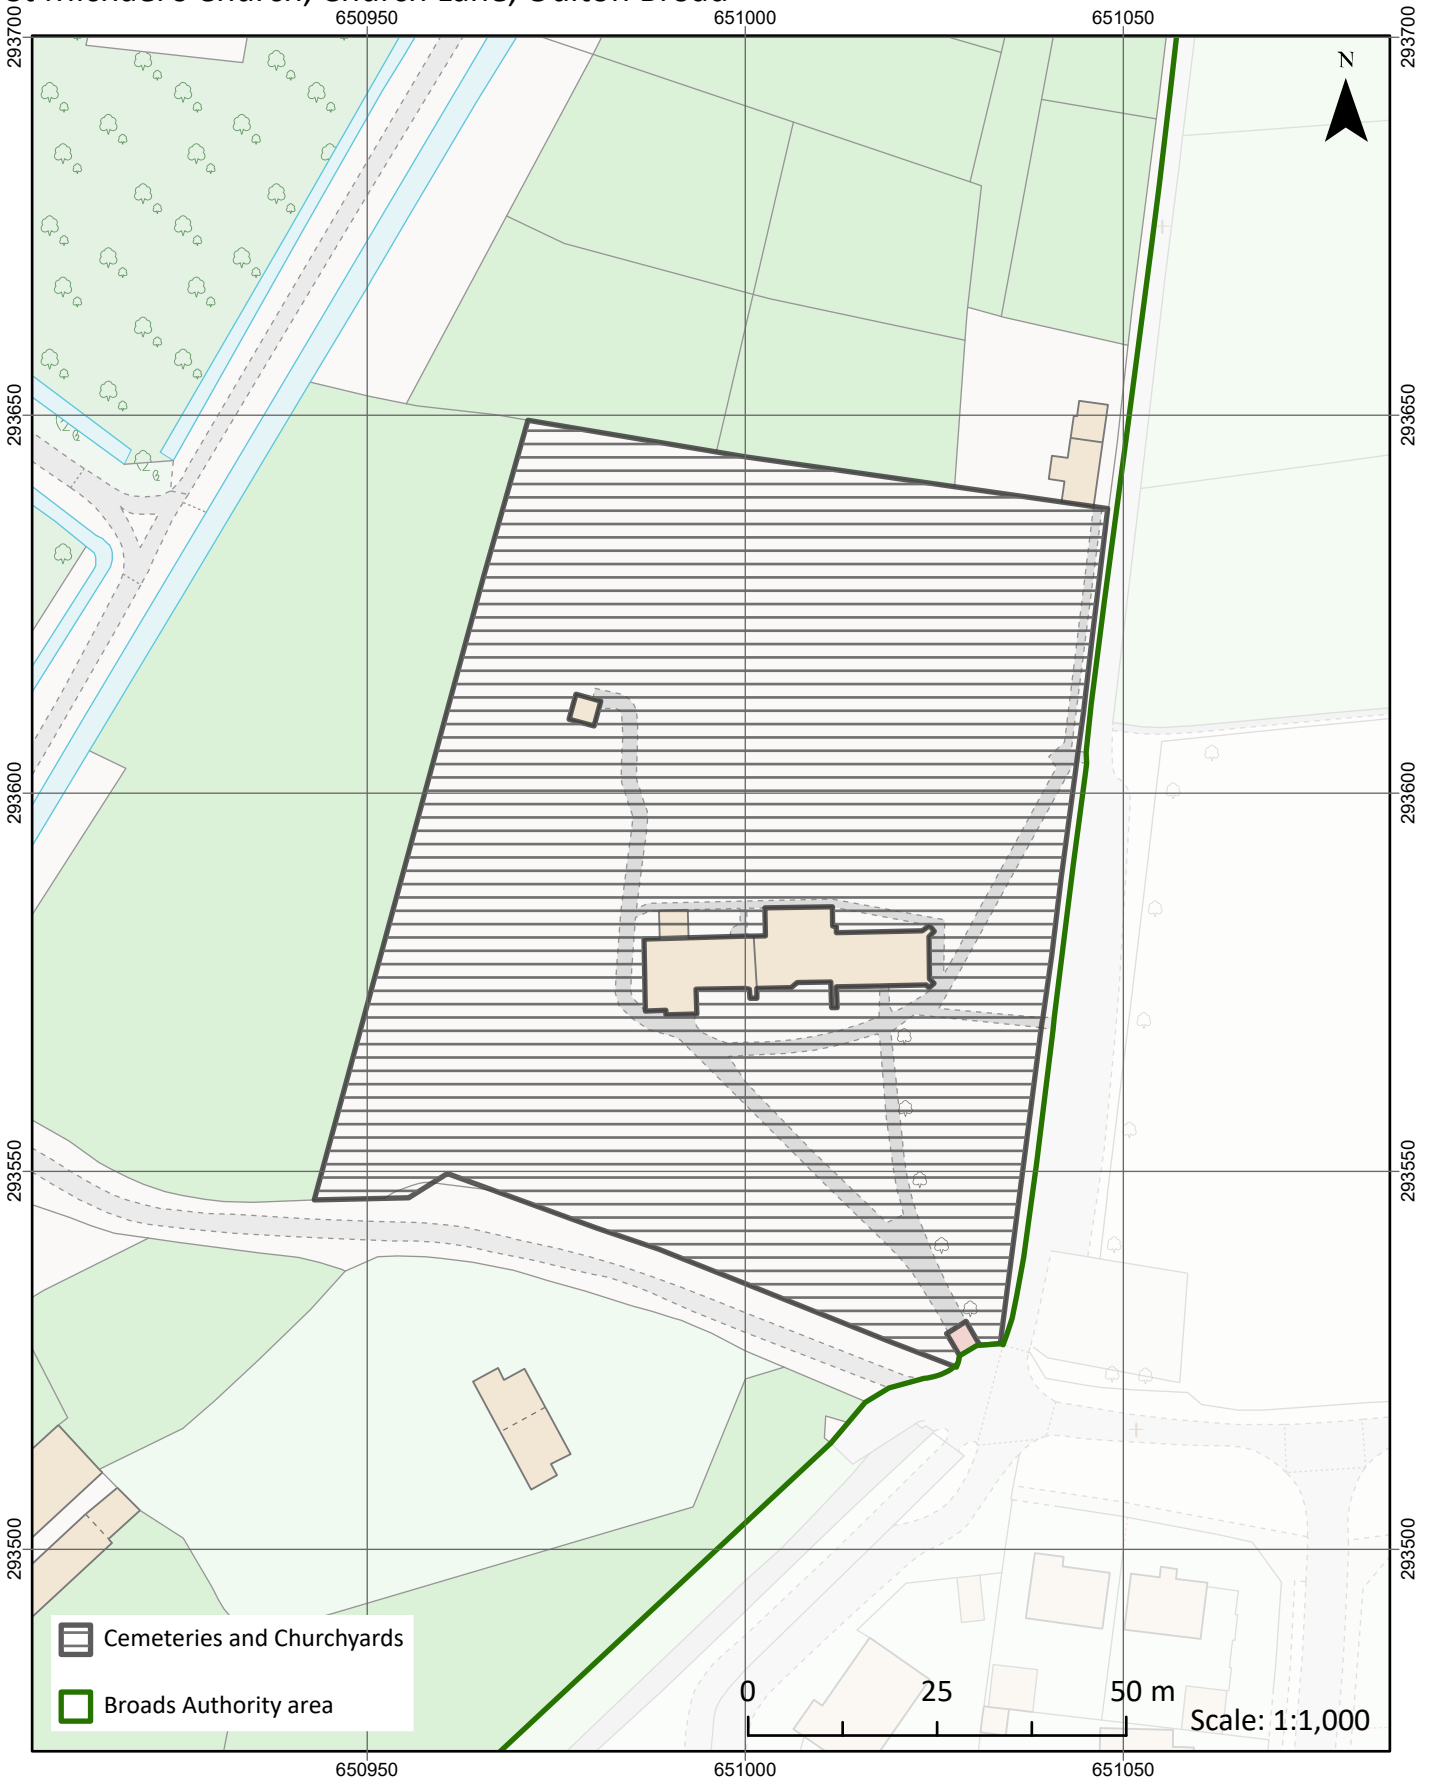

Development boundary - Filby

Development boundary - Oulton Broad

Development boundary - Thorpe St Andrew

Development boundary - Wroxham and Hoveton

Railway stations: Berney Arms Station

Railway stations: Buckenham Station

Local Green Space - Filby Claypits

Local Green Space - Filby Common

Local Green Space

Local Green Space - Playing Field

Local Green Space - Potter Heigham Bridge Green

Local Green Space - Rollesby Staithe

Local Green Space - The Stone Pit

PUBDM10: Open space on land, play space, sports fields and allotments

Runham

Rockland

Somerton

St Edmunds Church, Thurne

St Michael's Church, Church Lane, Oulton Broad

Stokesby

Surlingham Ferry

PUBDM10: Open space on land, play space, sports fields and allotments

Thurne

Waveney Meadow

Winterton Dunes

Former rail trackways - Beccles to Ditchingham

Former rail trackways - Great Yarmouth to Fritton

Former rail trackways - Haddiscoe-Beccles former railway