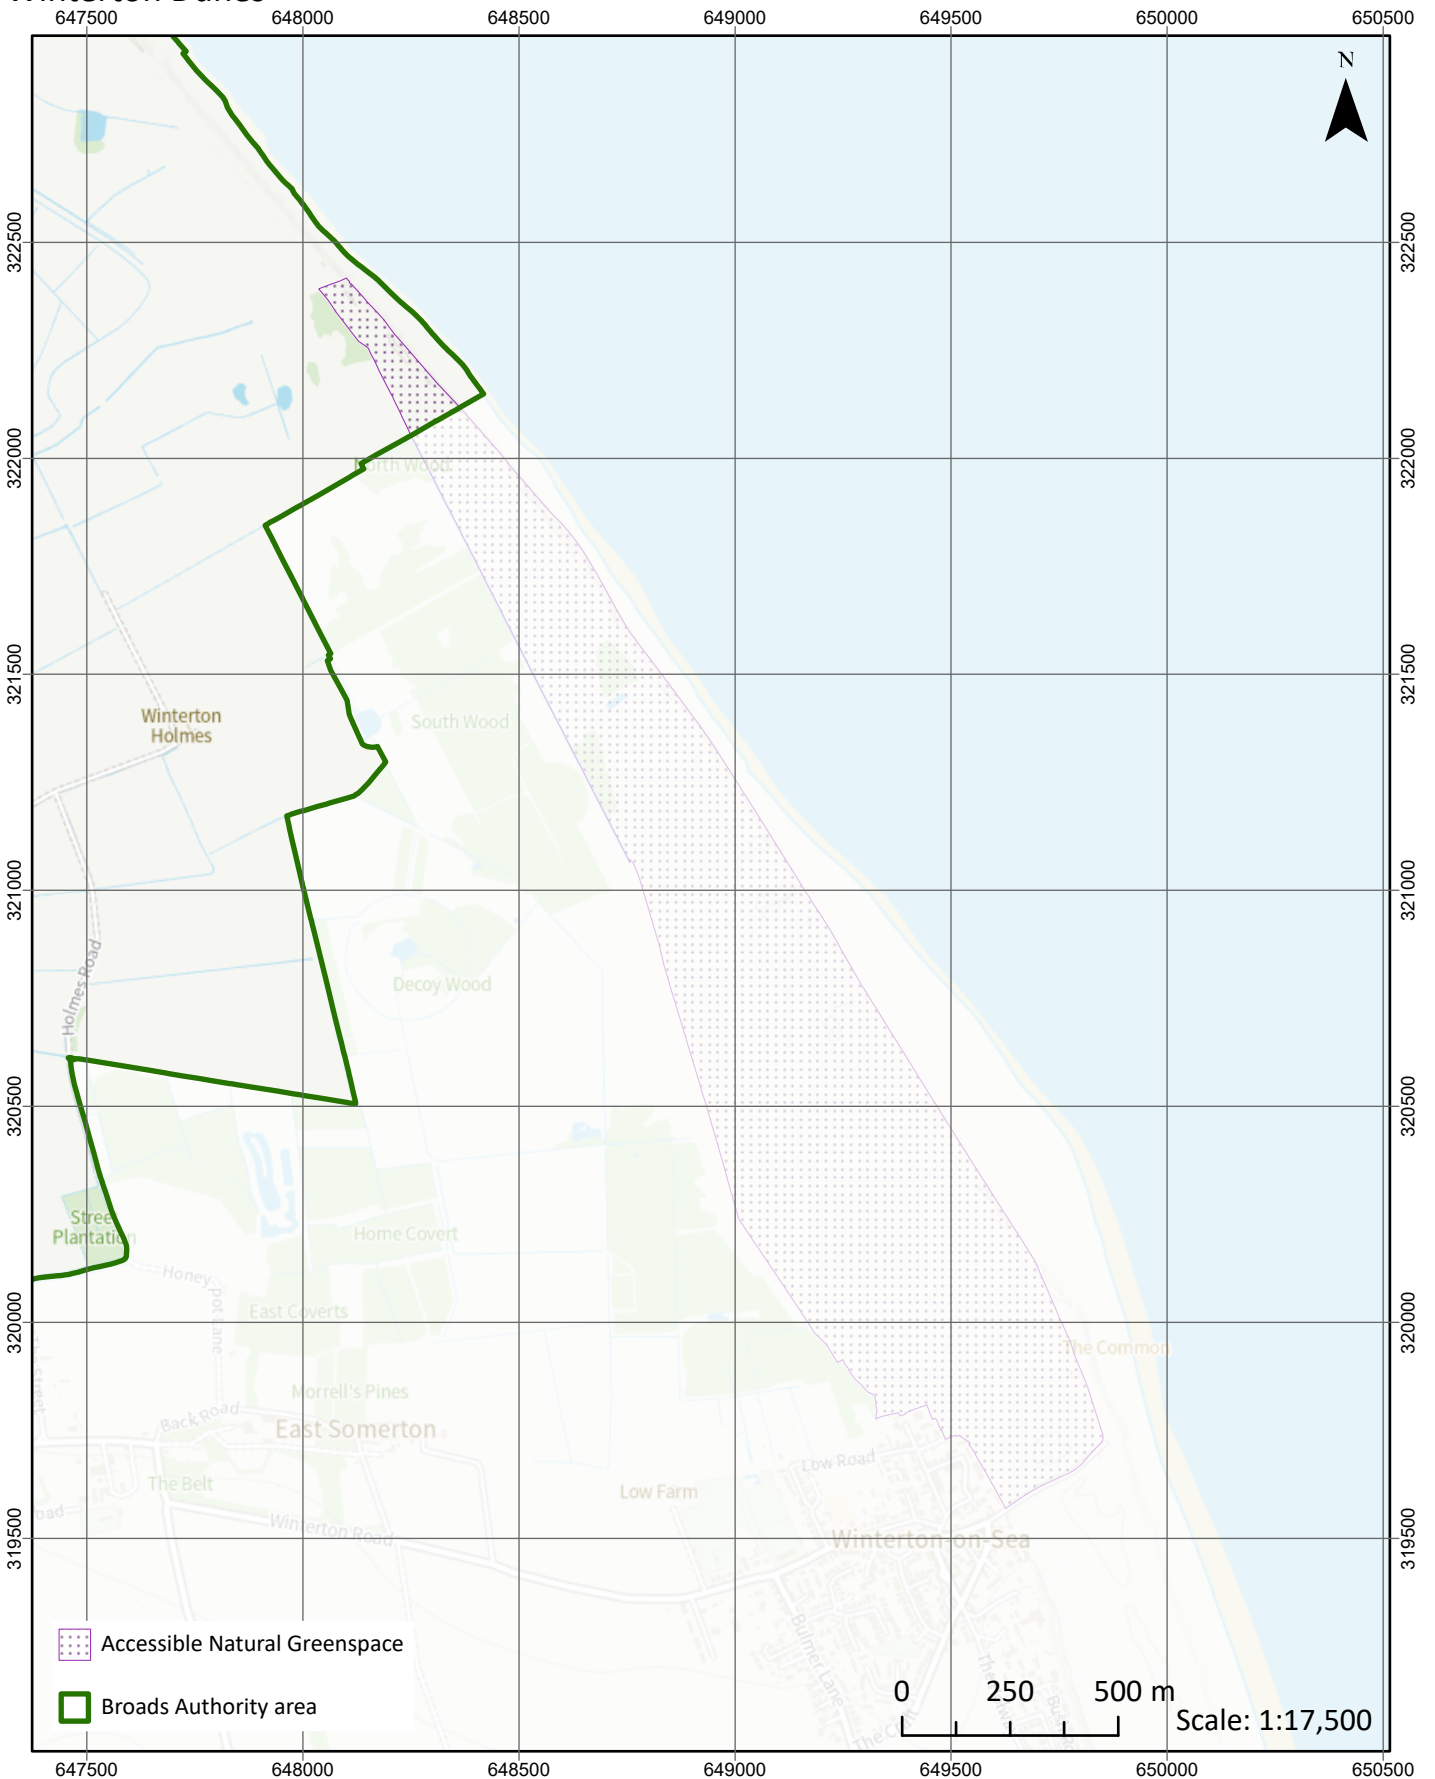

Development boundary - Filby

Development boundary - Oulton Broad

Development boundary - Thorpe St Andrew

Development boundary - Wroxham and Hoveton

Railway stations: Berney Arms Station

Railway stations: Buckenham Station

Local Green Space - Filby Claypits

Local Green Space - Filby Common

Local Green Space

Local Green Space - Playing Field

Local Green Space - Potter Heigham Bridge Green

Local Green Space - Rollesby Staithe

Local Green Space - The Stone Pit

Cobholm

Ditchingham

Ellingham

Gillingham

Herringfleet

Marshes adjacent to Broadland Rugby Club

Nicholas Everitt Park

Outney Common

PUBDM10: Open space on land, play space, sports fields and allotments

Thurne

Waveney Meadow

Winterton Dunes

Former rail trackways - Beccles to Ditchingham

Former rail trackways - Great Yarmouth to Fritton

Former rail trackways - Haddiscoe-Beccles former railway