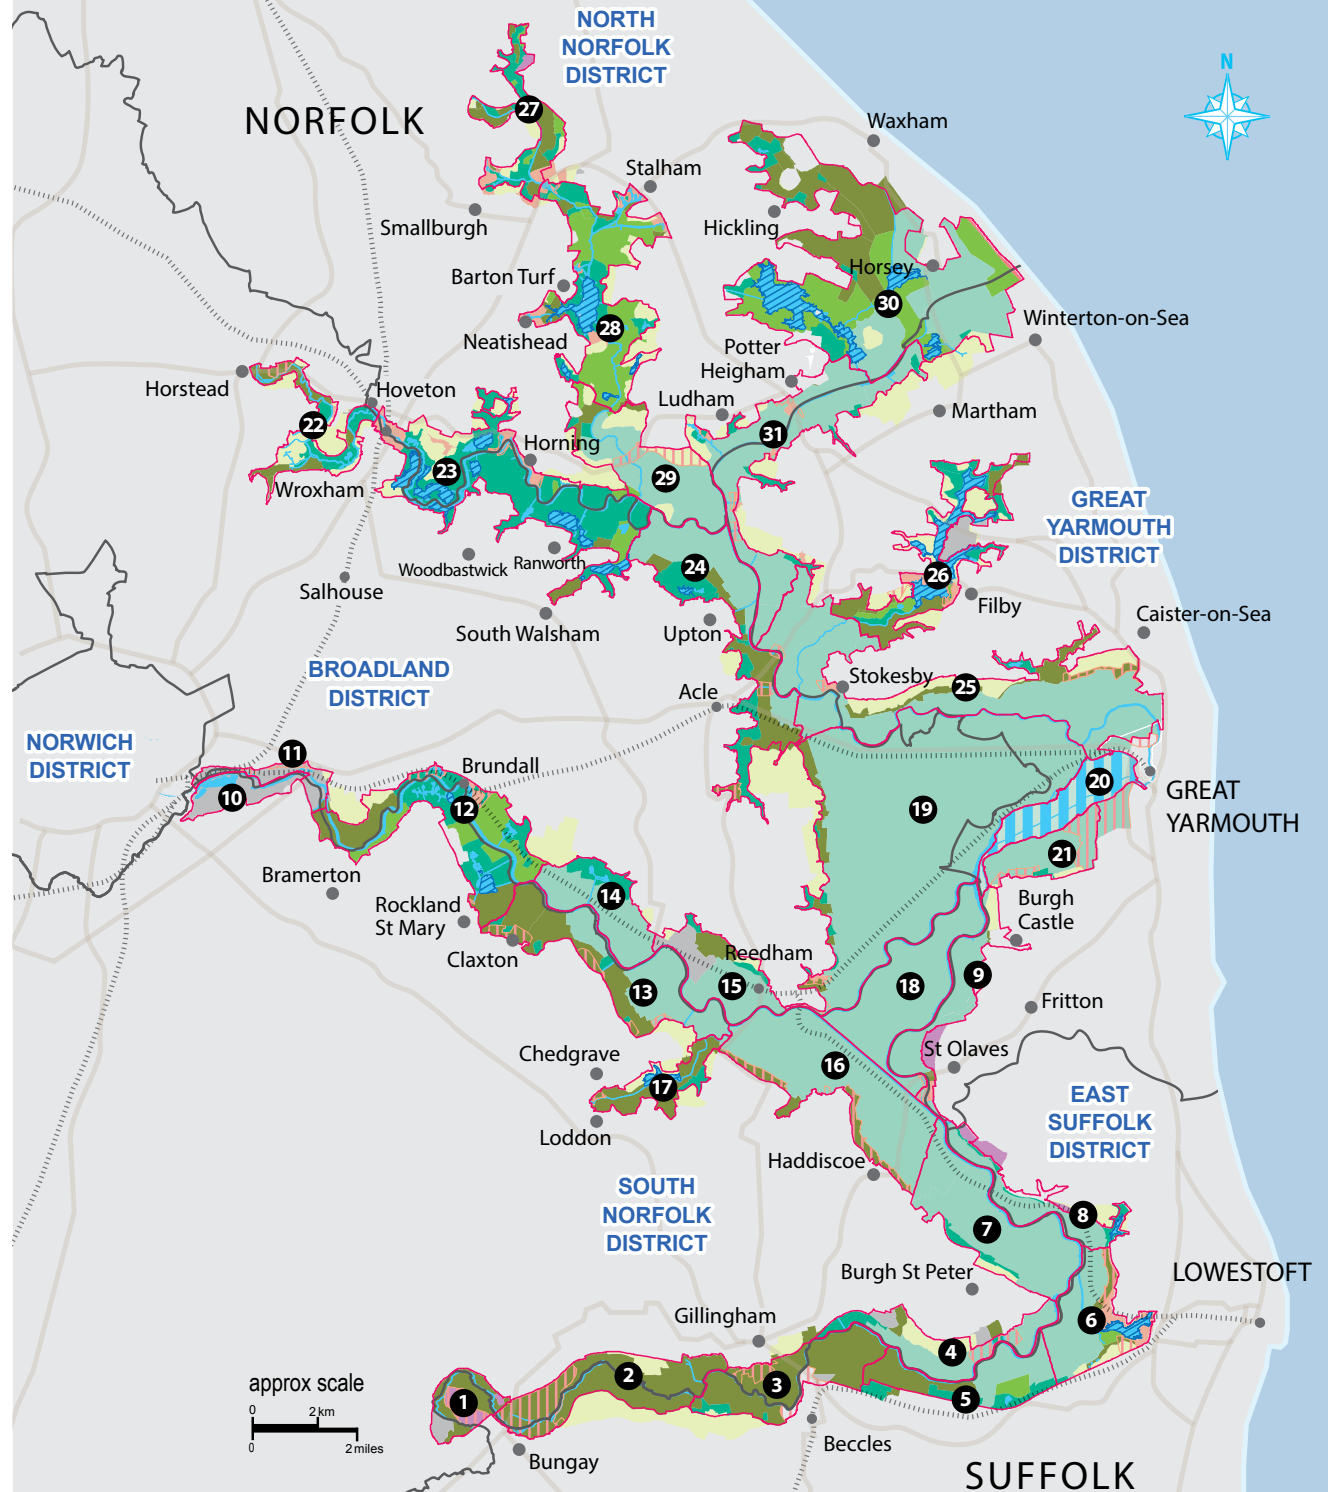

Section 3 Landscape Character Areas

Key

-  Broads Executive Area
-  Landscape Character Type boundary

Landscape Character Types

-  Rivers ronds and floodbanks
-  Broads
-  Carr Woodland
-  Coastal Dunes
-  Estuarine Marshland
-  Tidal Estuary
-  Fen
-  Heathland
-  Industrial / post industrial
-  Settled Broads
-  Settlement Fringe
-  Uplands
-  Upper River Valley Marshlands

Introduction to the landscape character area of the Broads

There are 31 Landscape Character Areas in the Broads, each one with a unique combination of landscape features and elements. Other than Character Area 20, Breydon Water, each character area will have a number of landscape types within it.

▲ *Grey Heron*

► *Coltishall Common in Autumn.*