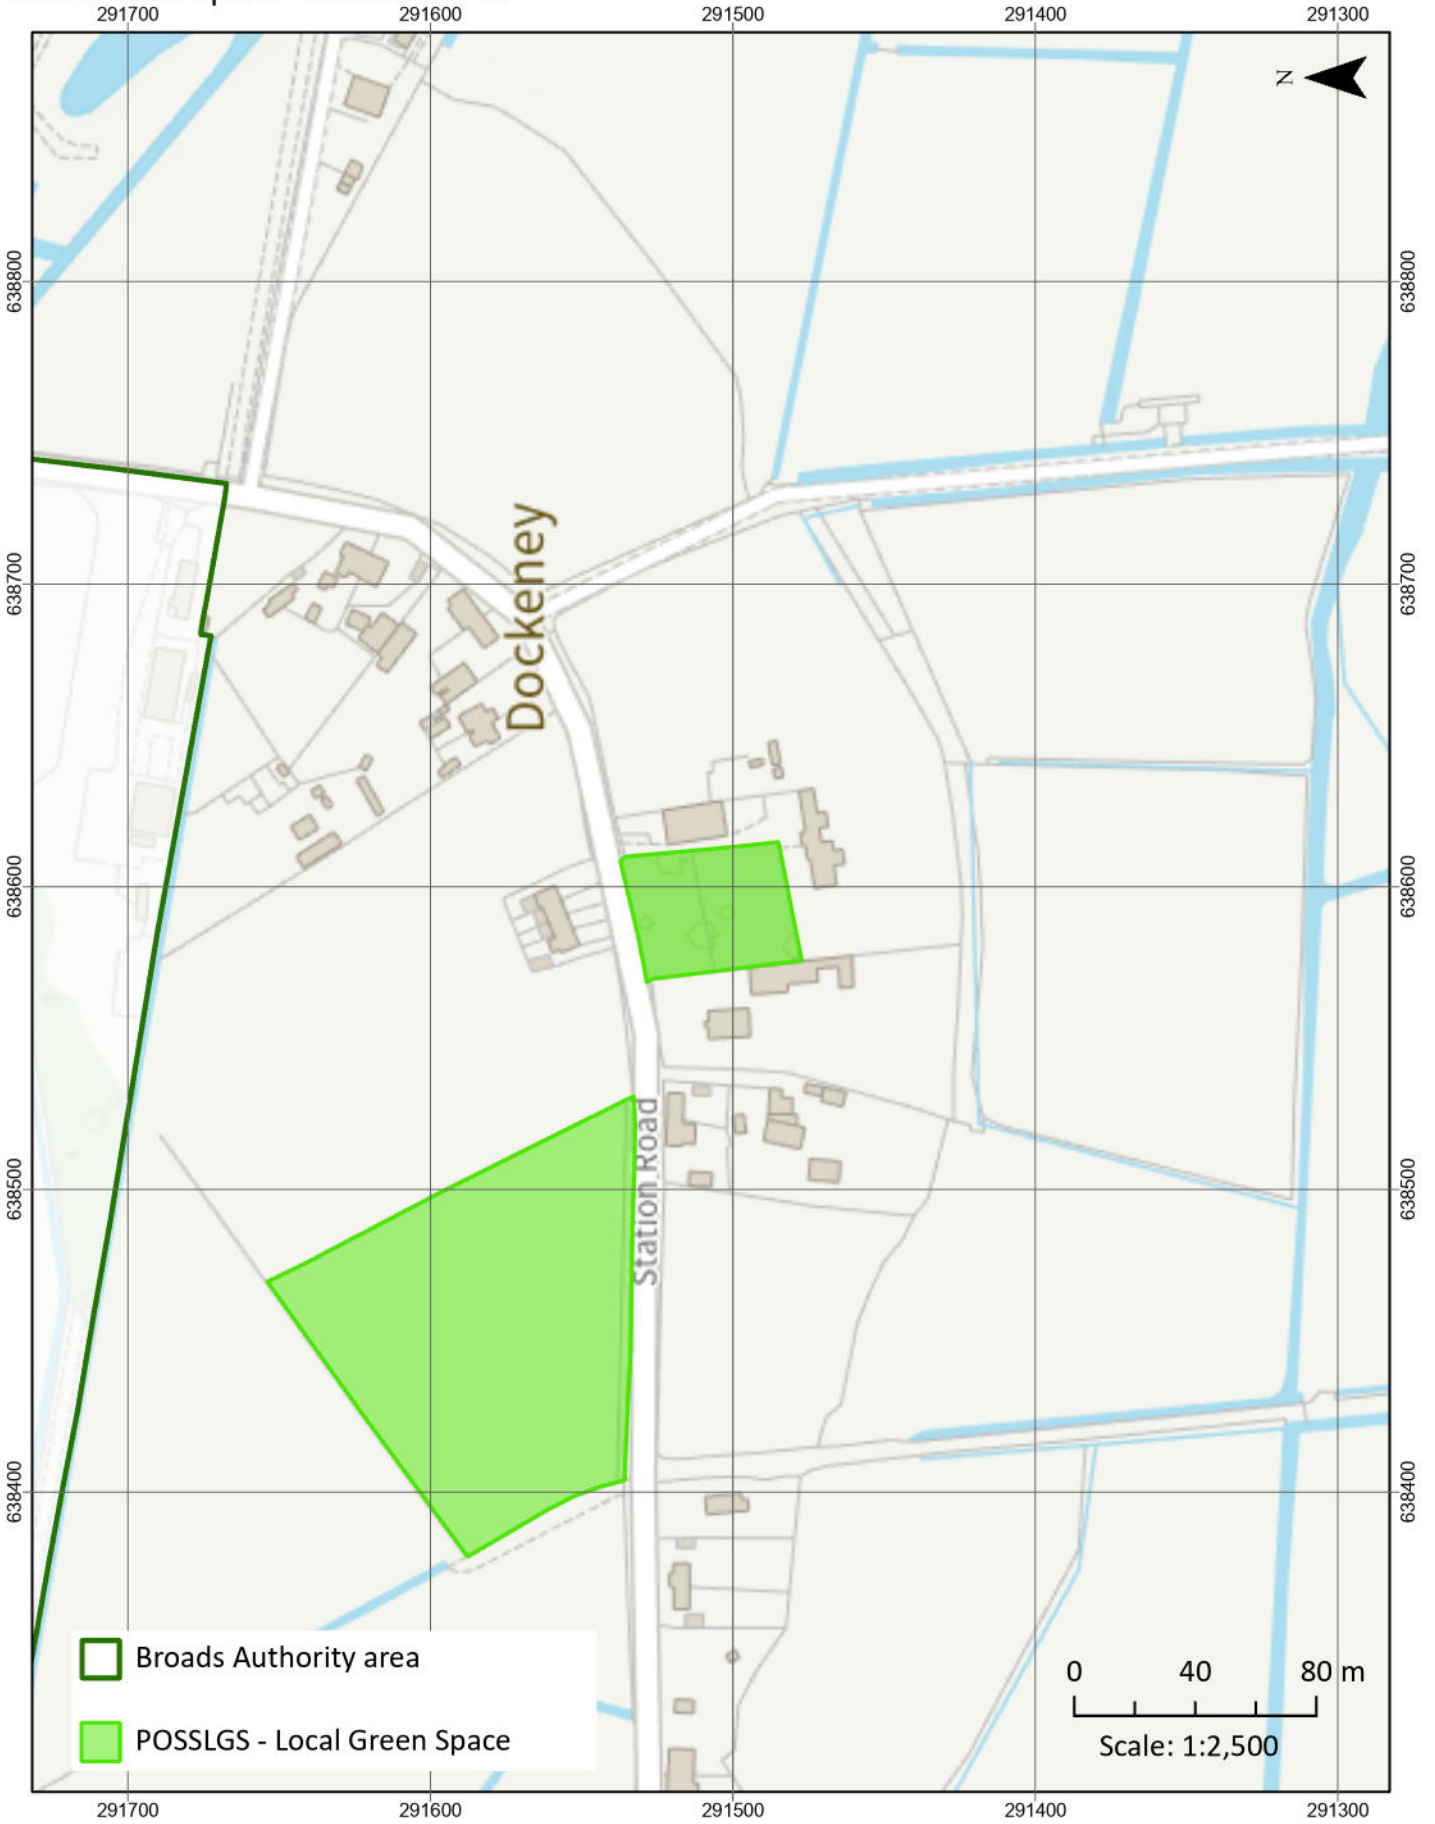

Local Green Space- Bridge Green

Local Green Space- Chedgrave Carr

Local Green Space- Chedgrave Common

Local Green Space- Land surrounding Beccles rowing club

Local Green Space- Playing Field

Local Green Space- The Stone Pit

Local Green Space- Waveney Meadow