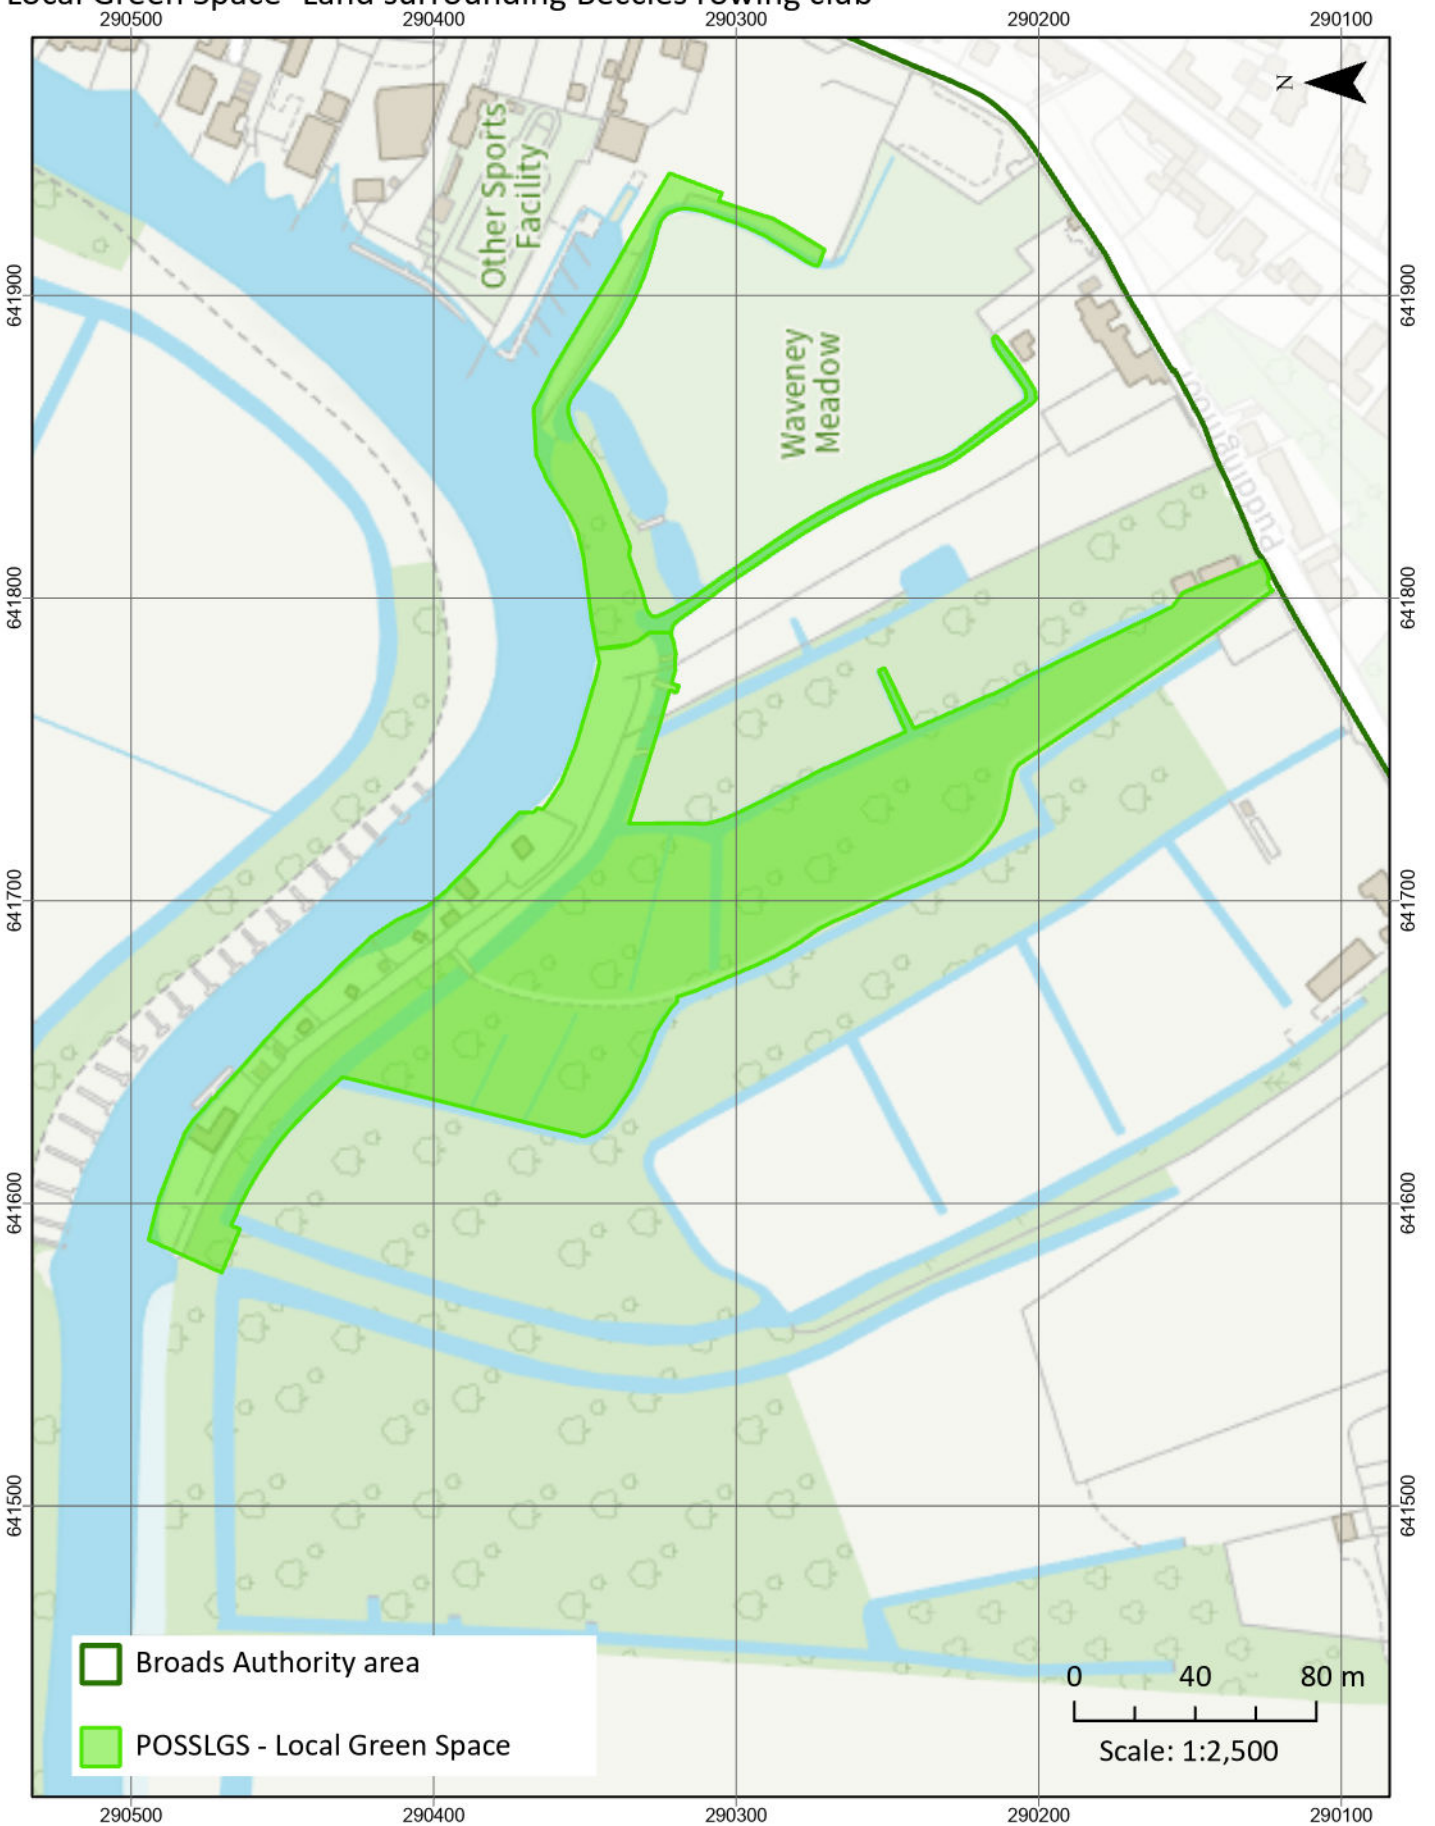

Local Green Space- Bridge Green

Local Green Space- Chedgrave Carr

Local Green Space- Chedgrave Common

Local Green Space- Land surrounding Beccles rowing club

Local Green Space- Playing Field

Local Green Space- The Stone Pit

Local Green Space- Waveney Meadow