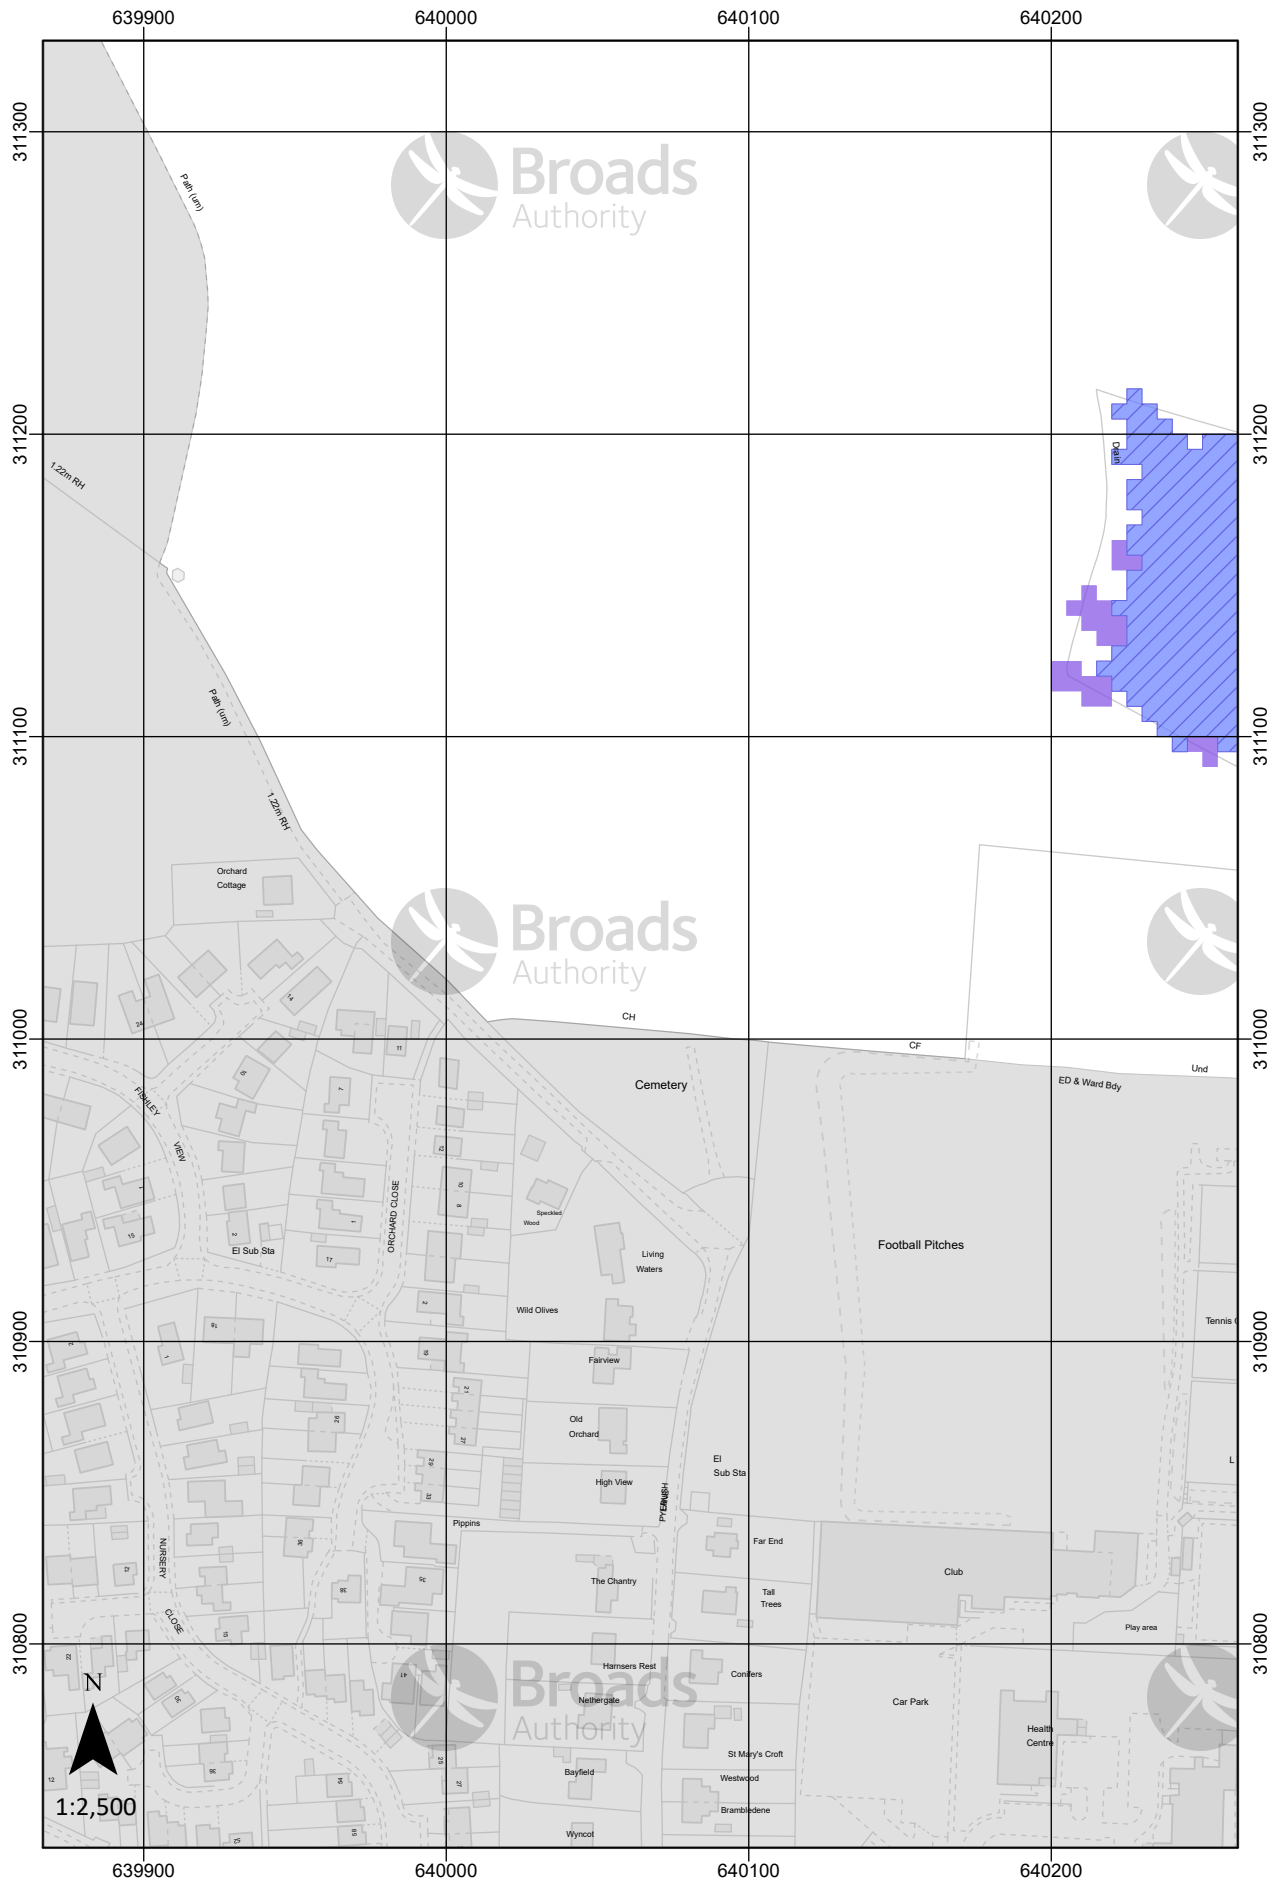

1. ACLE
Policy Map

1. ACLE
Flood Map

© Crown copyright [and database rights] 2018, 2004. OS 100021573,100024198. You are granted a non-exclusive, royalty free, revocable licence solely to view the Licensed Data for non-commercial purposes for the period during which the Broads Authority makes it available. You are not permitted to copy, sub-license, distribute, sell or otherwise make available the Licensed Data to third parties in any form. Third party rights to enforce the terms of this licence shall be reserved to OS. © Environment Agency copyright and/or database right 2017. All rights reserved. Some features of this map are based on digital spatial data from the Centre for Ecology & Hydrology, © NERC (CEH).