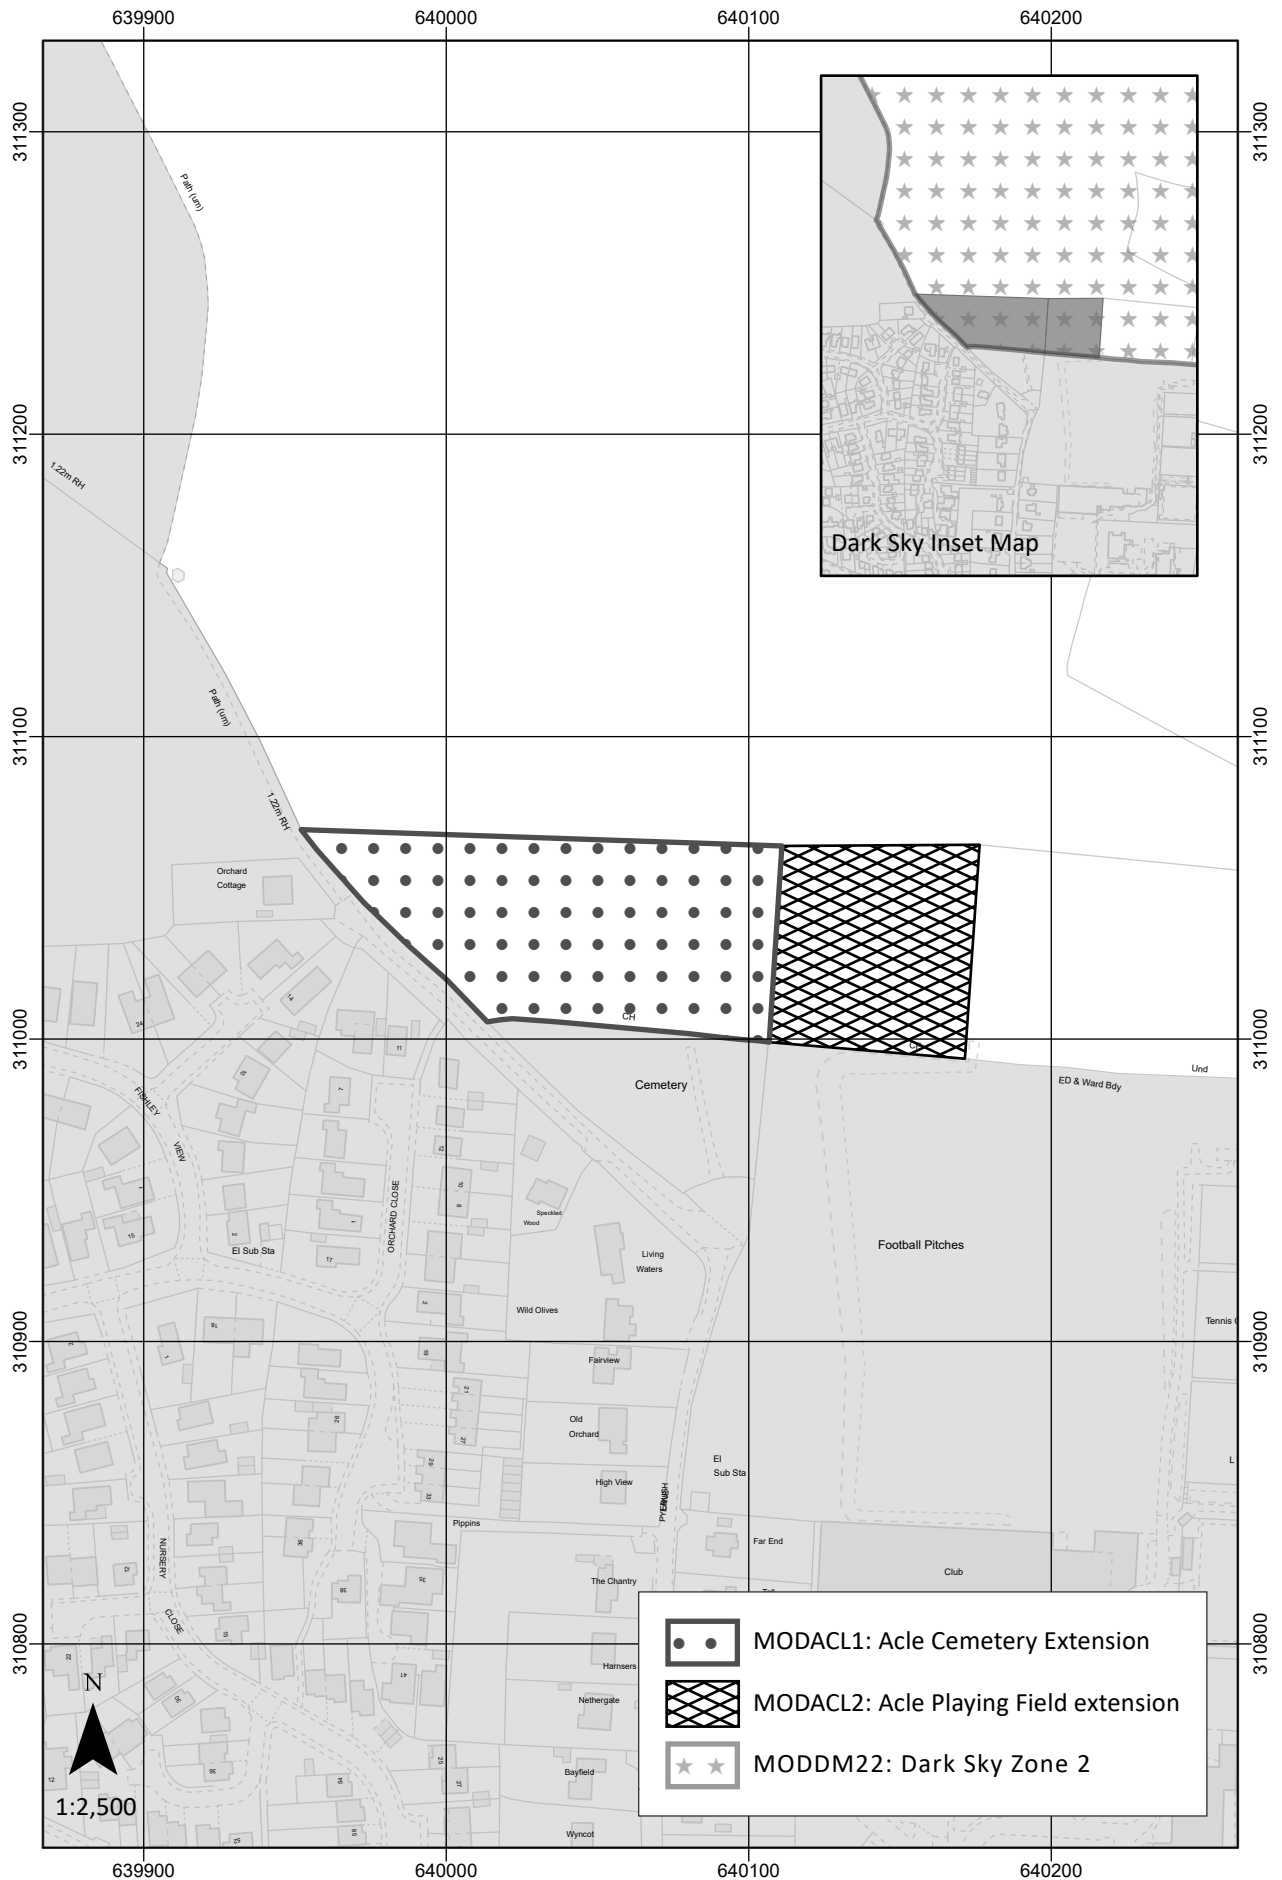

1. ACLE
Policy Map

1. ACLE
Flood Map

© Crown copyright [and database rights] 2018, 2004. OS 100021573,100024198. You are granted a non-exclusive, royalty free, revocable licence solely to view the Licensed Data for non-commercial purposes for the period during which the Broads Authority makes it available. You are not permitted to copy, sub-license, distribute, sell or otherwise make available the Licensed Data to third parties in any form. Third party rights to enforce the terms of this licence shall be reserved to OS. © Environment Agency copyright and/or database right 2017. All rights reserved. Some features of this map are based on digital spatial data from the Centre for Ecology & Hydrology, © NERC (CEH).