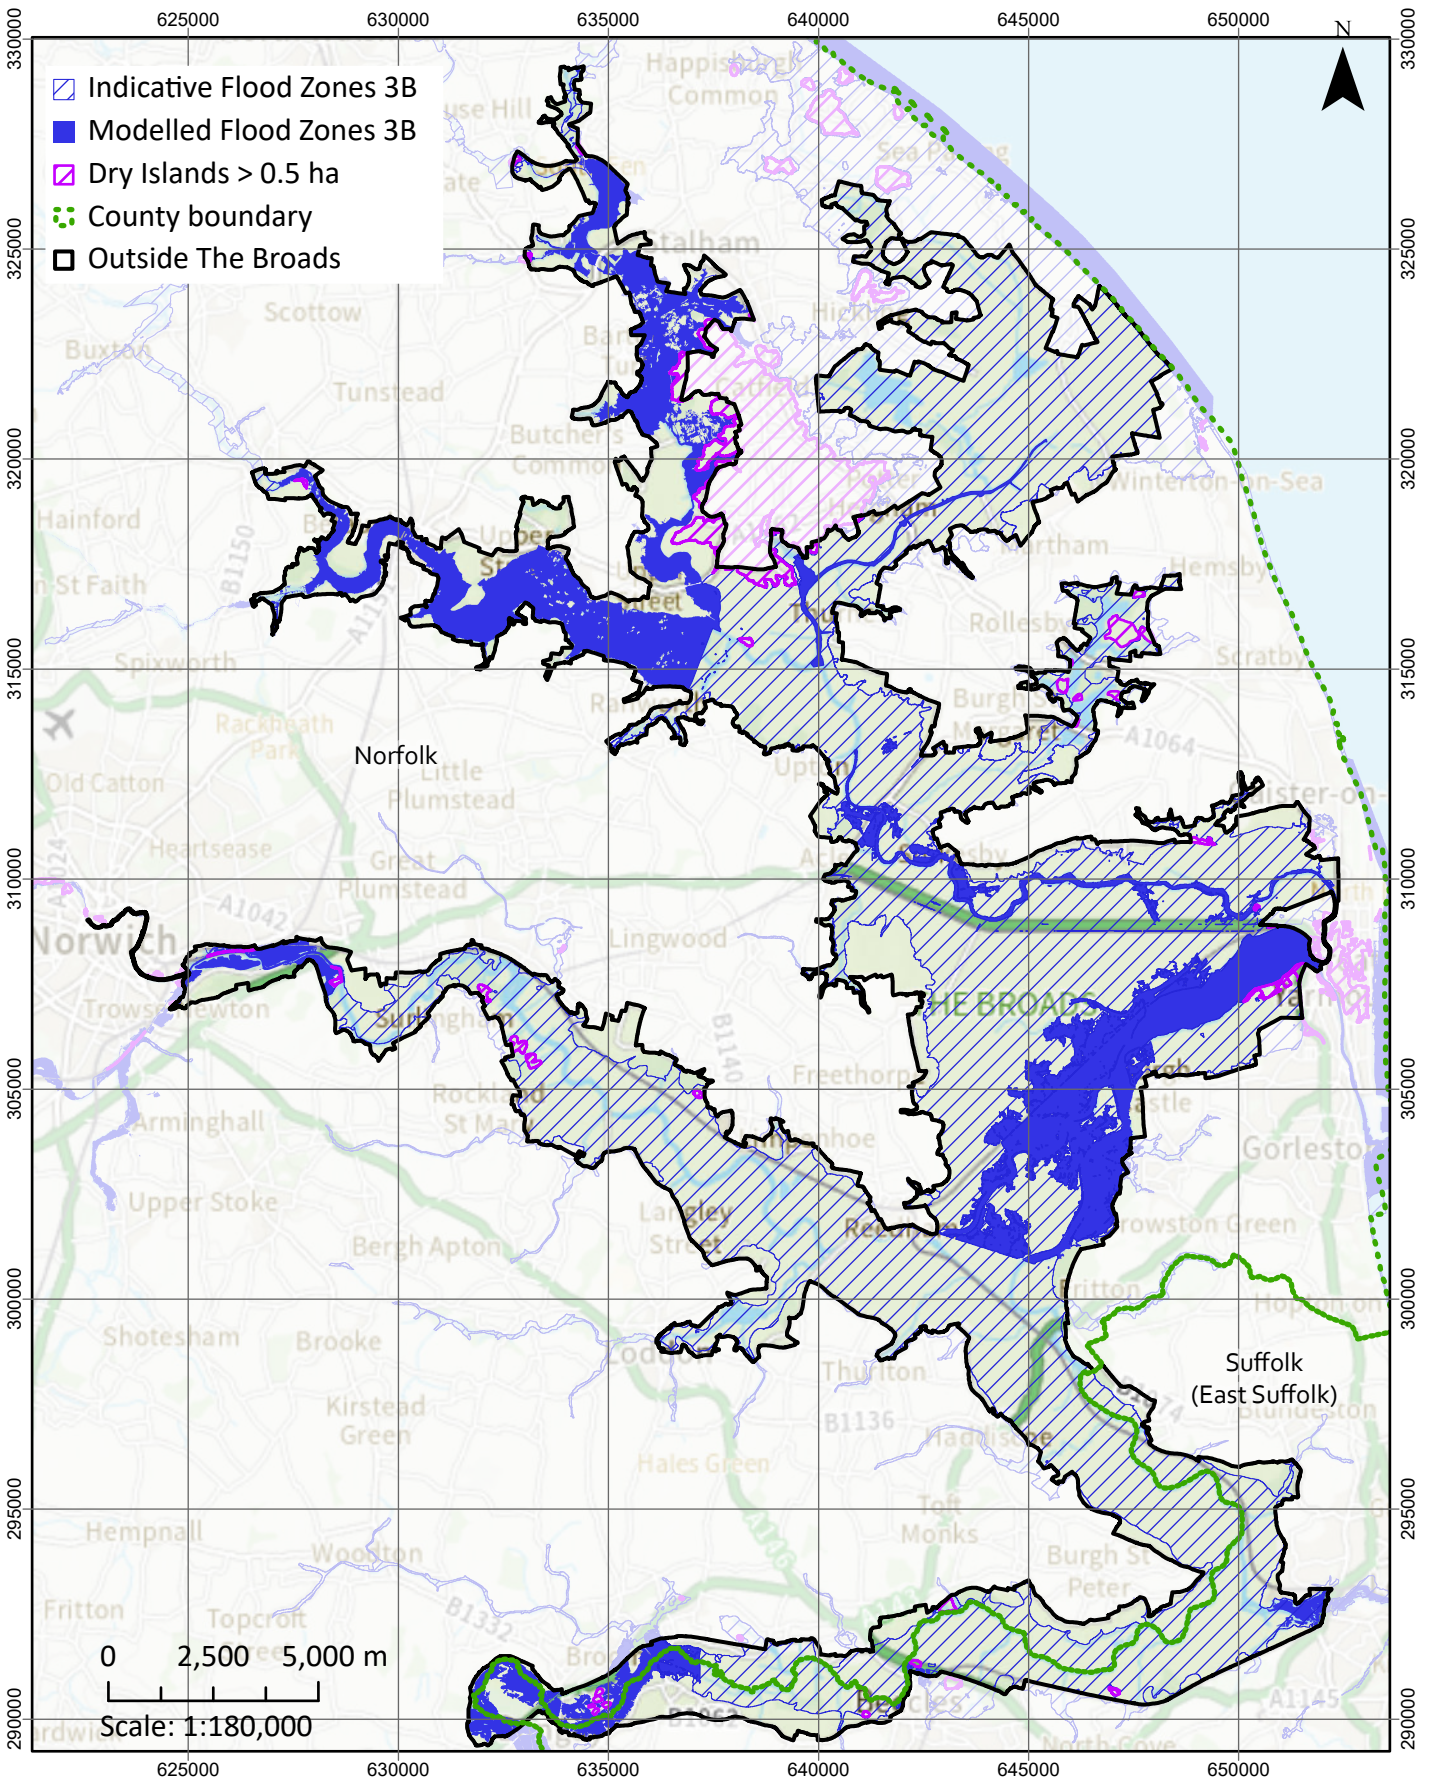

Heritage Designations

Flood

Strategic Flood Risk Assessment

Norfolk SFRA published 2017. East Suffolk (formerly Waveney) SFRA published 2018

National Designations

International Designations

Mineral & Waste sites