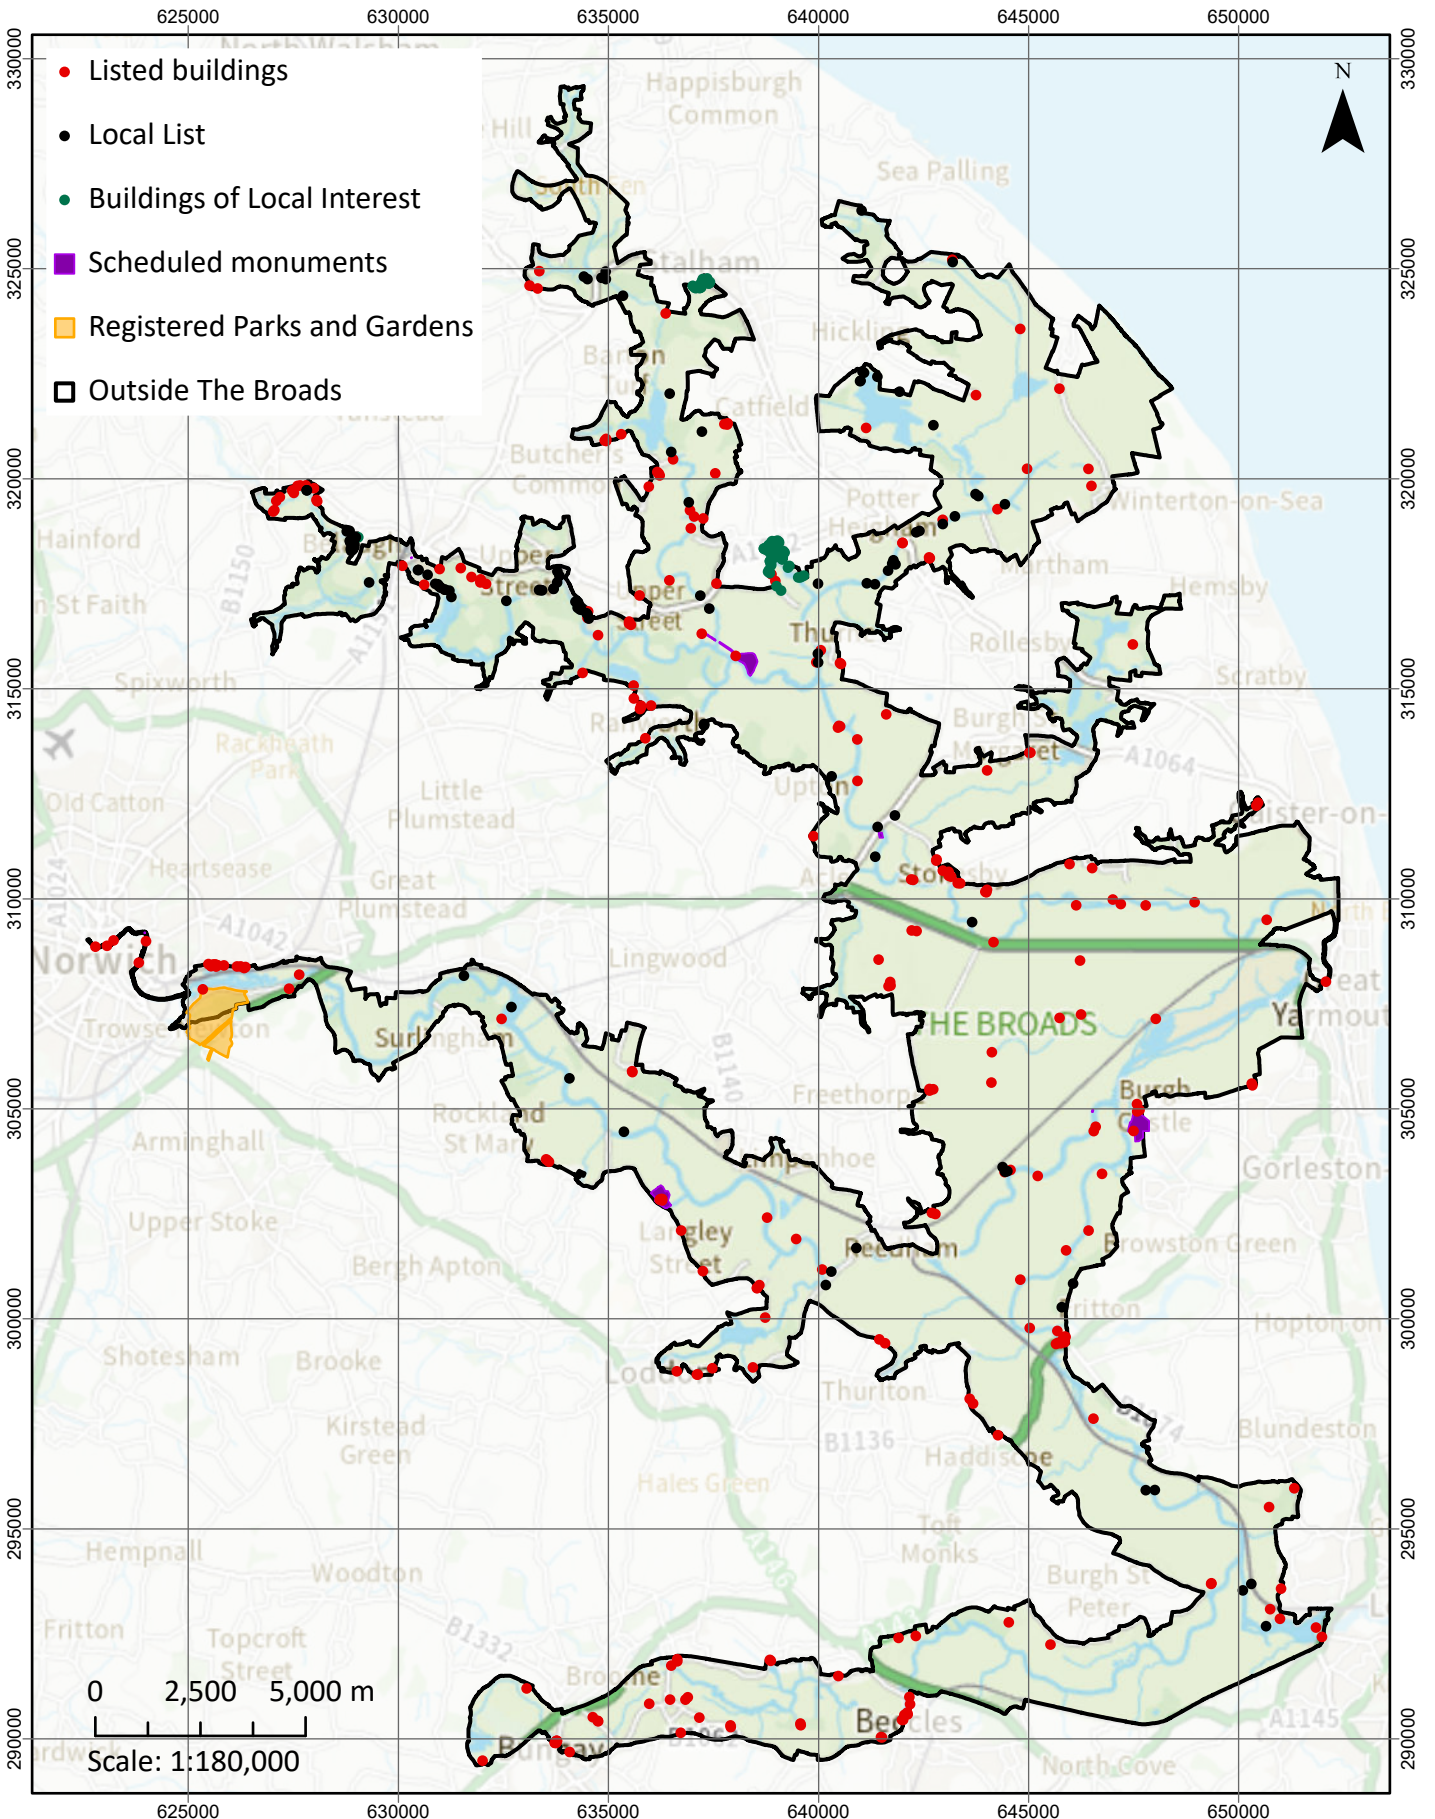

Heritage Designations

Flood

Strategic Flood Risk Assessment

Norfolk SFRA published 2017. East Suffolk (formerly Waveney) SFRA published 2018

National Designations

International Designations

Mineral & Waste sites