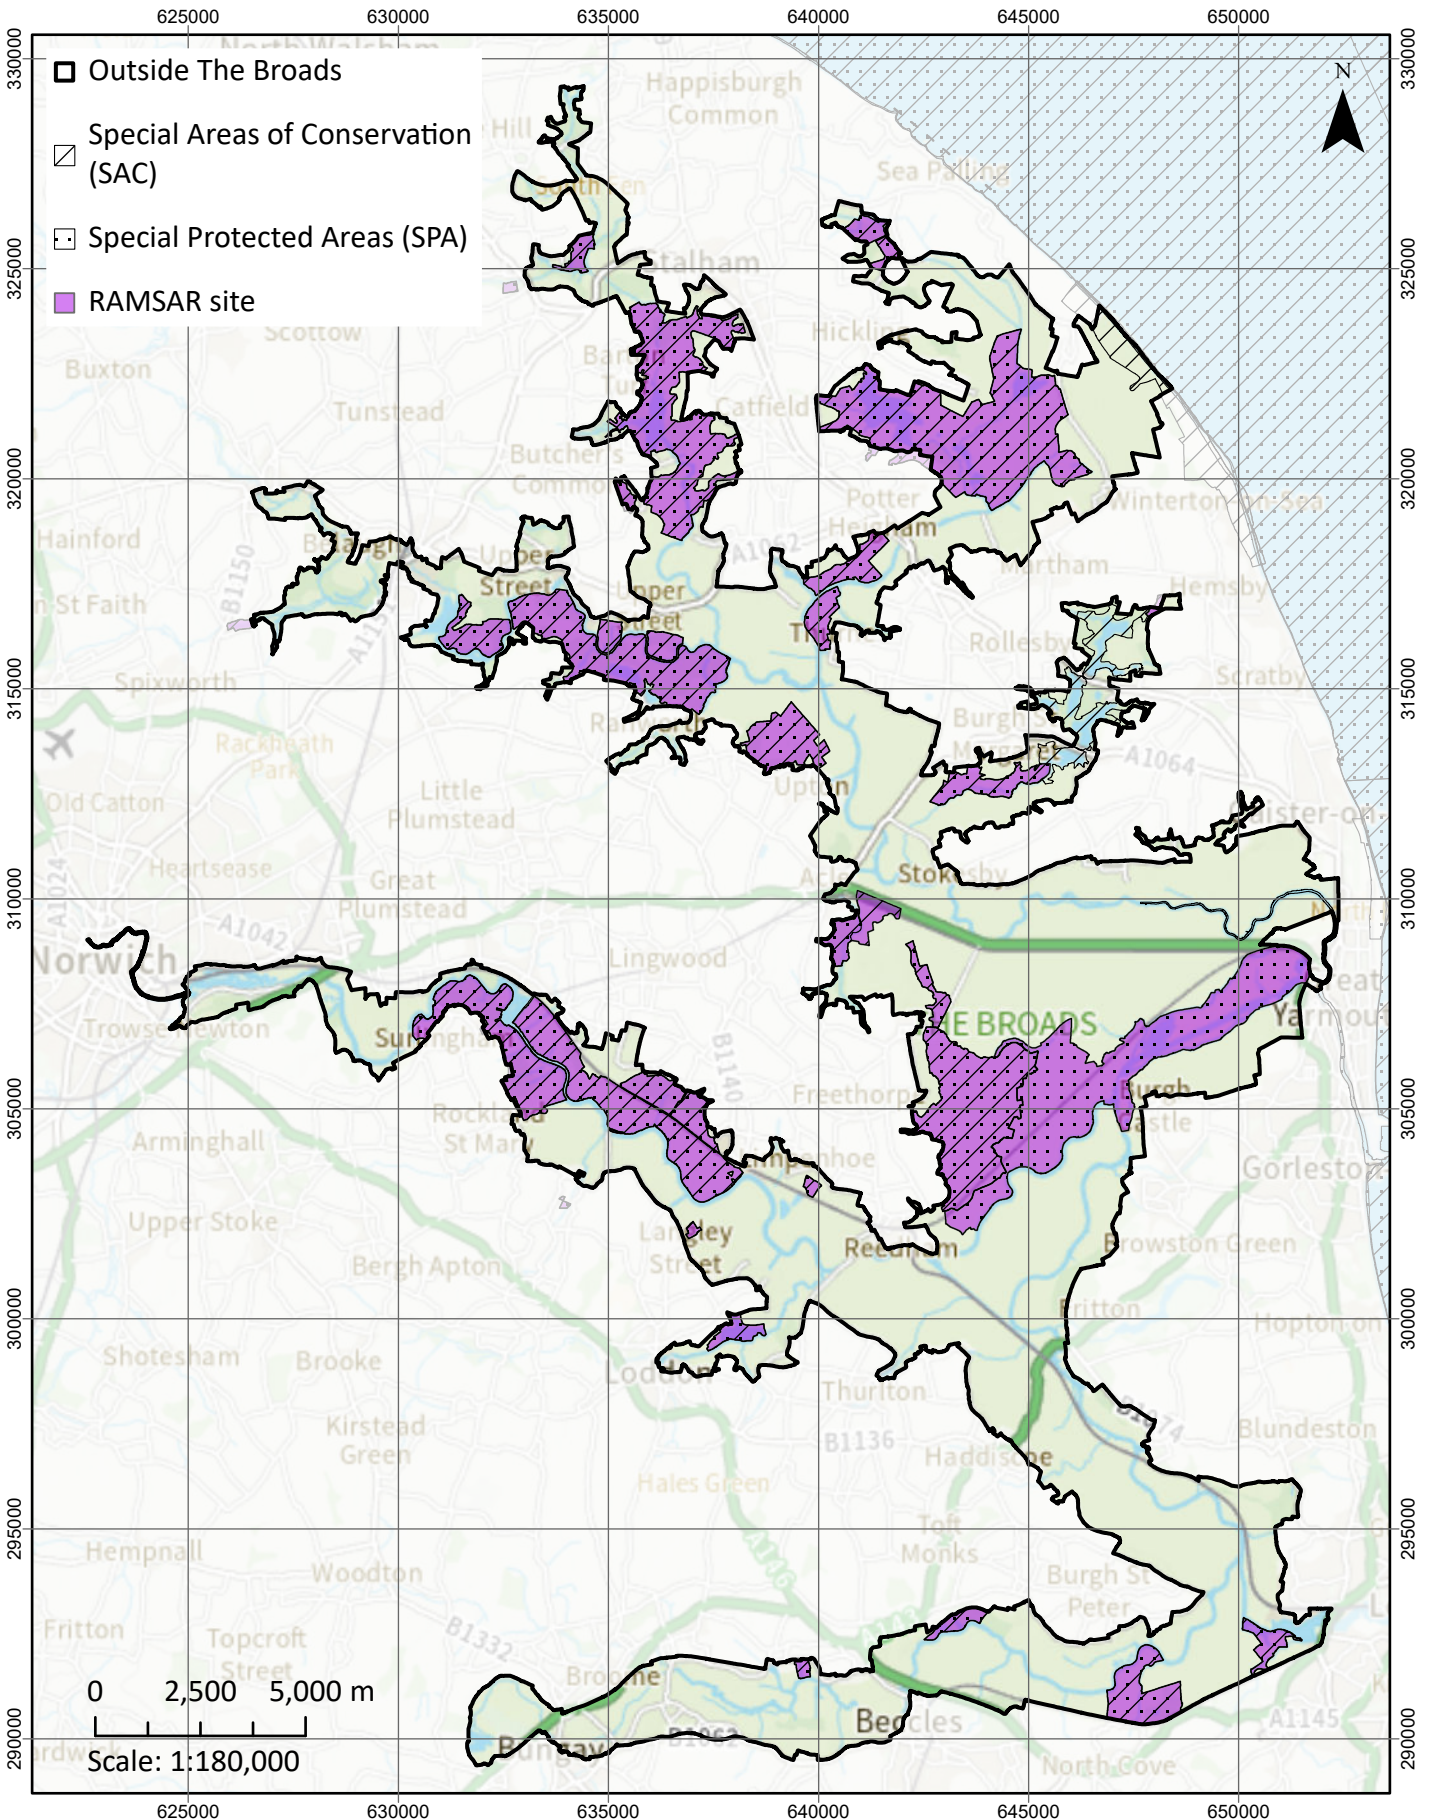

Heritage Designations

Flood

Strategic Flood Risk Assessment

Norfolk SFRA published 2017. East Suffolk (formerly Waveney) SFRA published 2018

National Designations

International Designations

Mineral & Waste sites