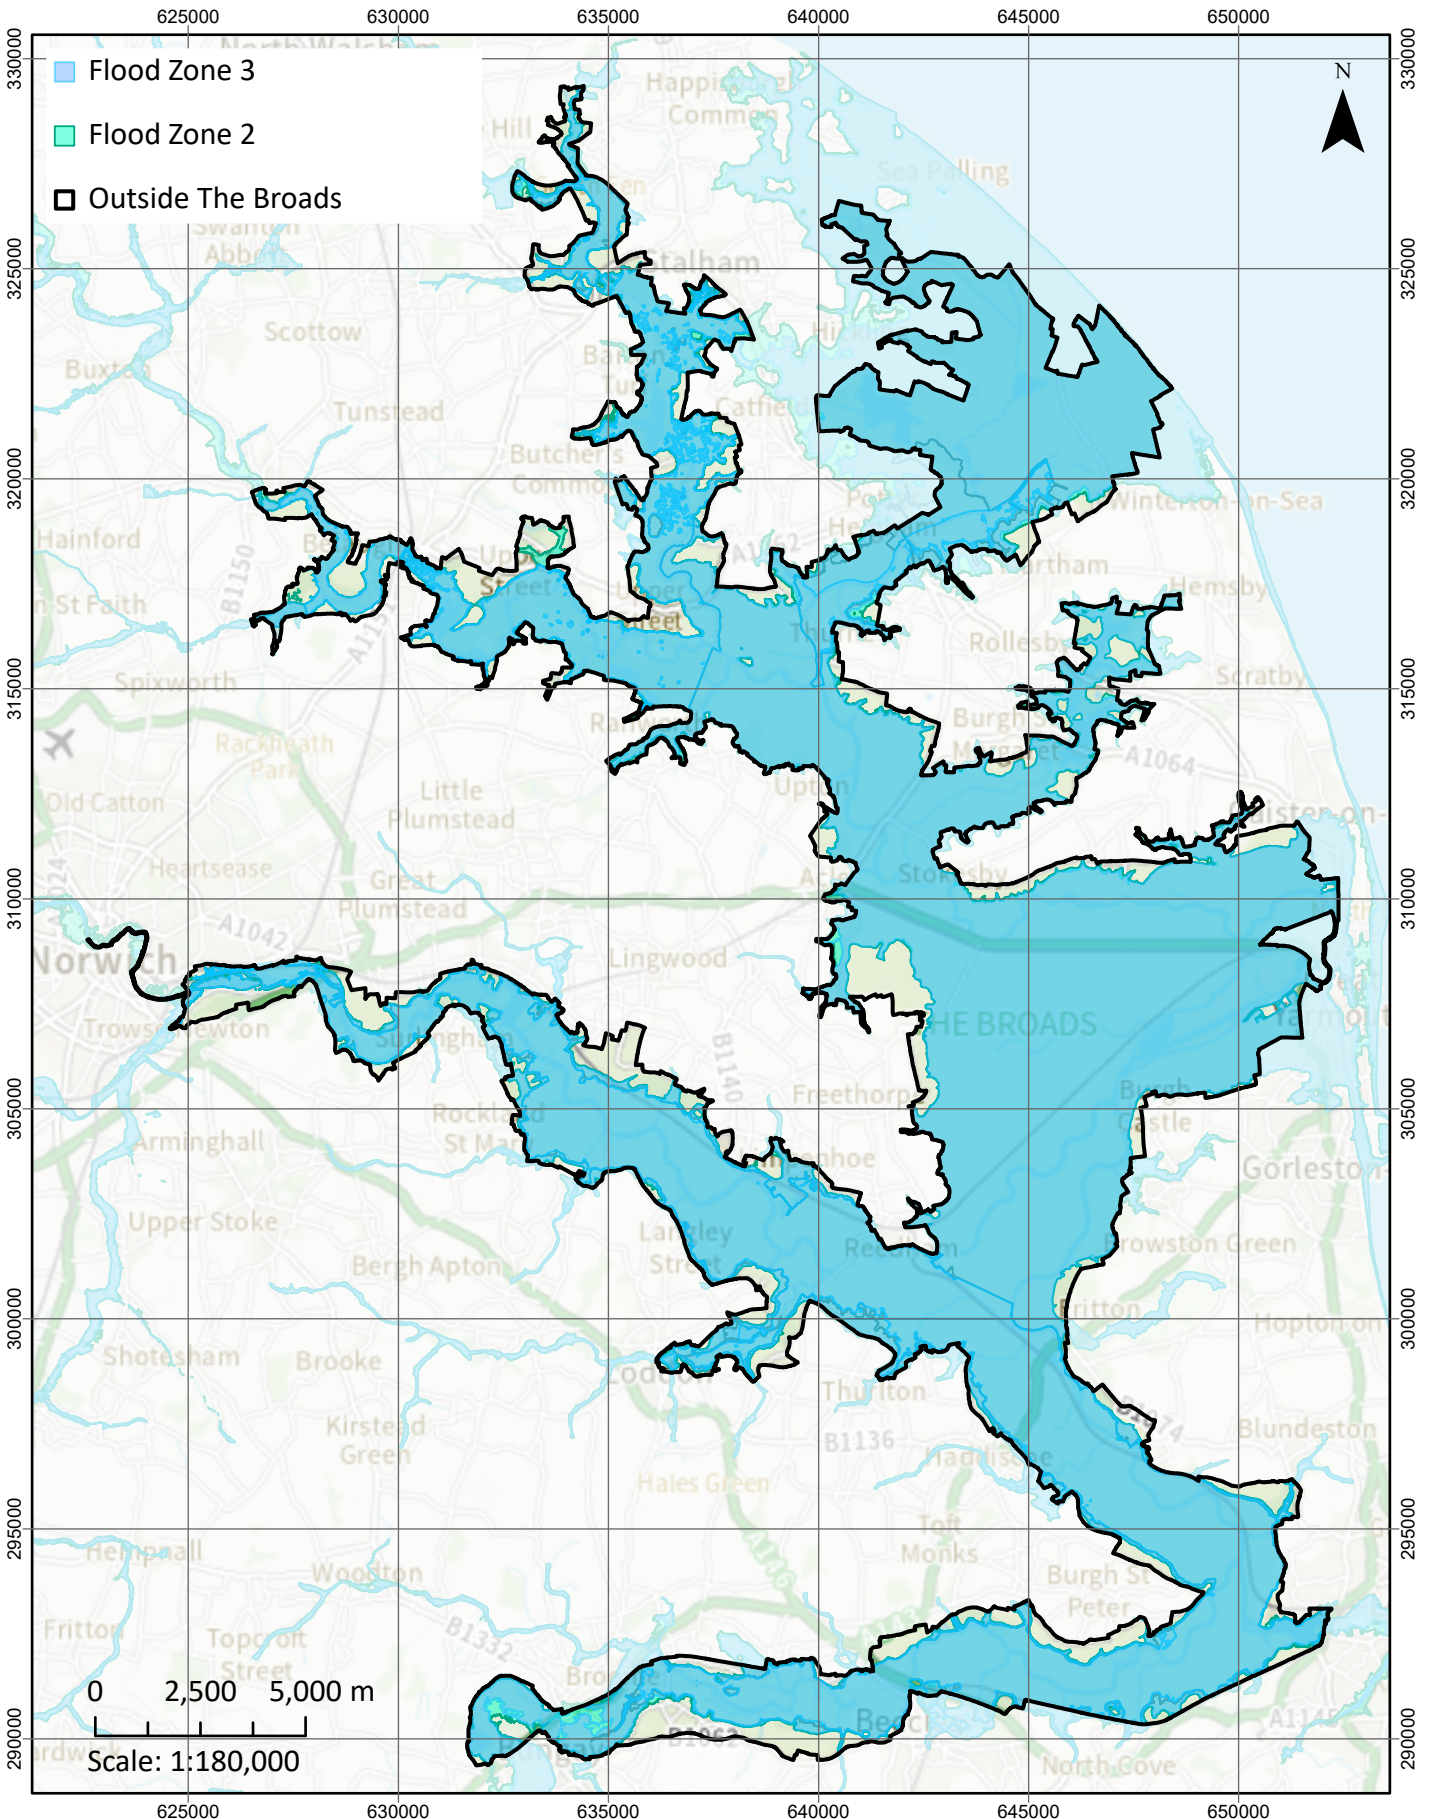

Heritage Designations

Flood

Strategic Flood Risk Assessment

Norfolk SFRA published 2017. East Suffolk (formerly Waveney) SFRA published 2018

National Designations

International Designations

Mineral & Waste sites