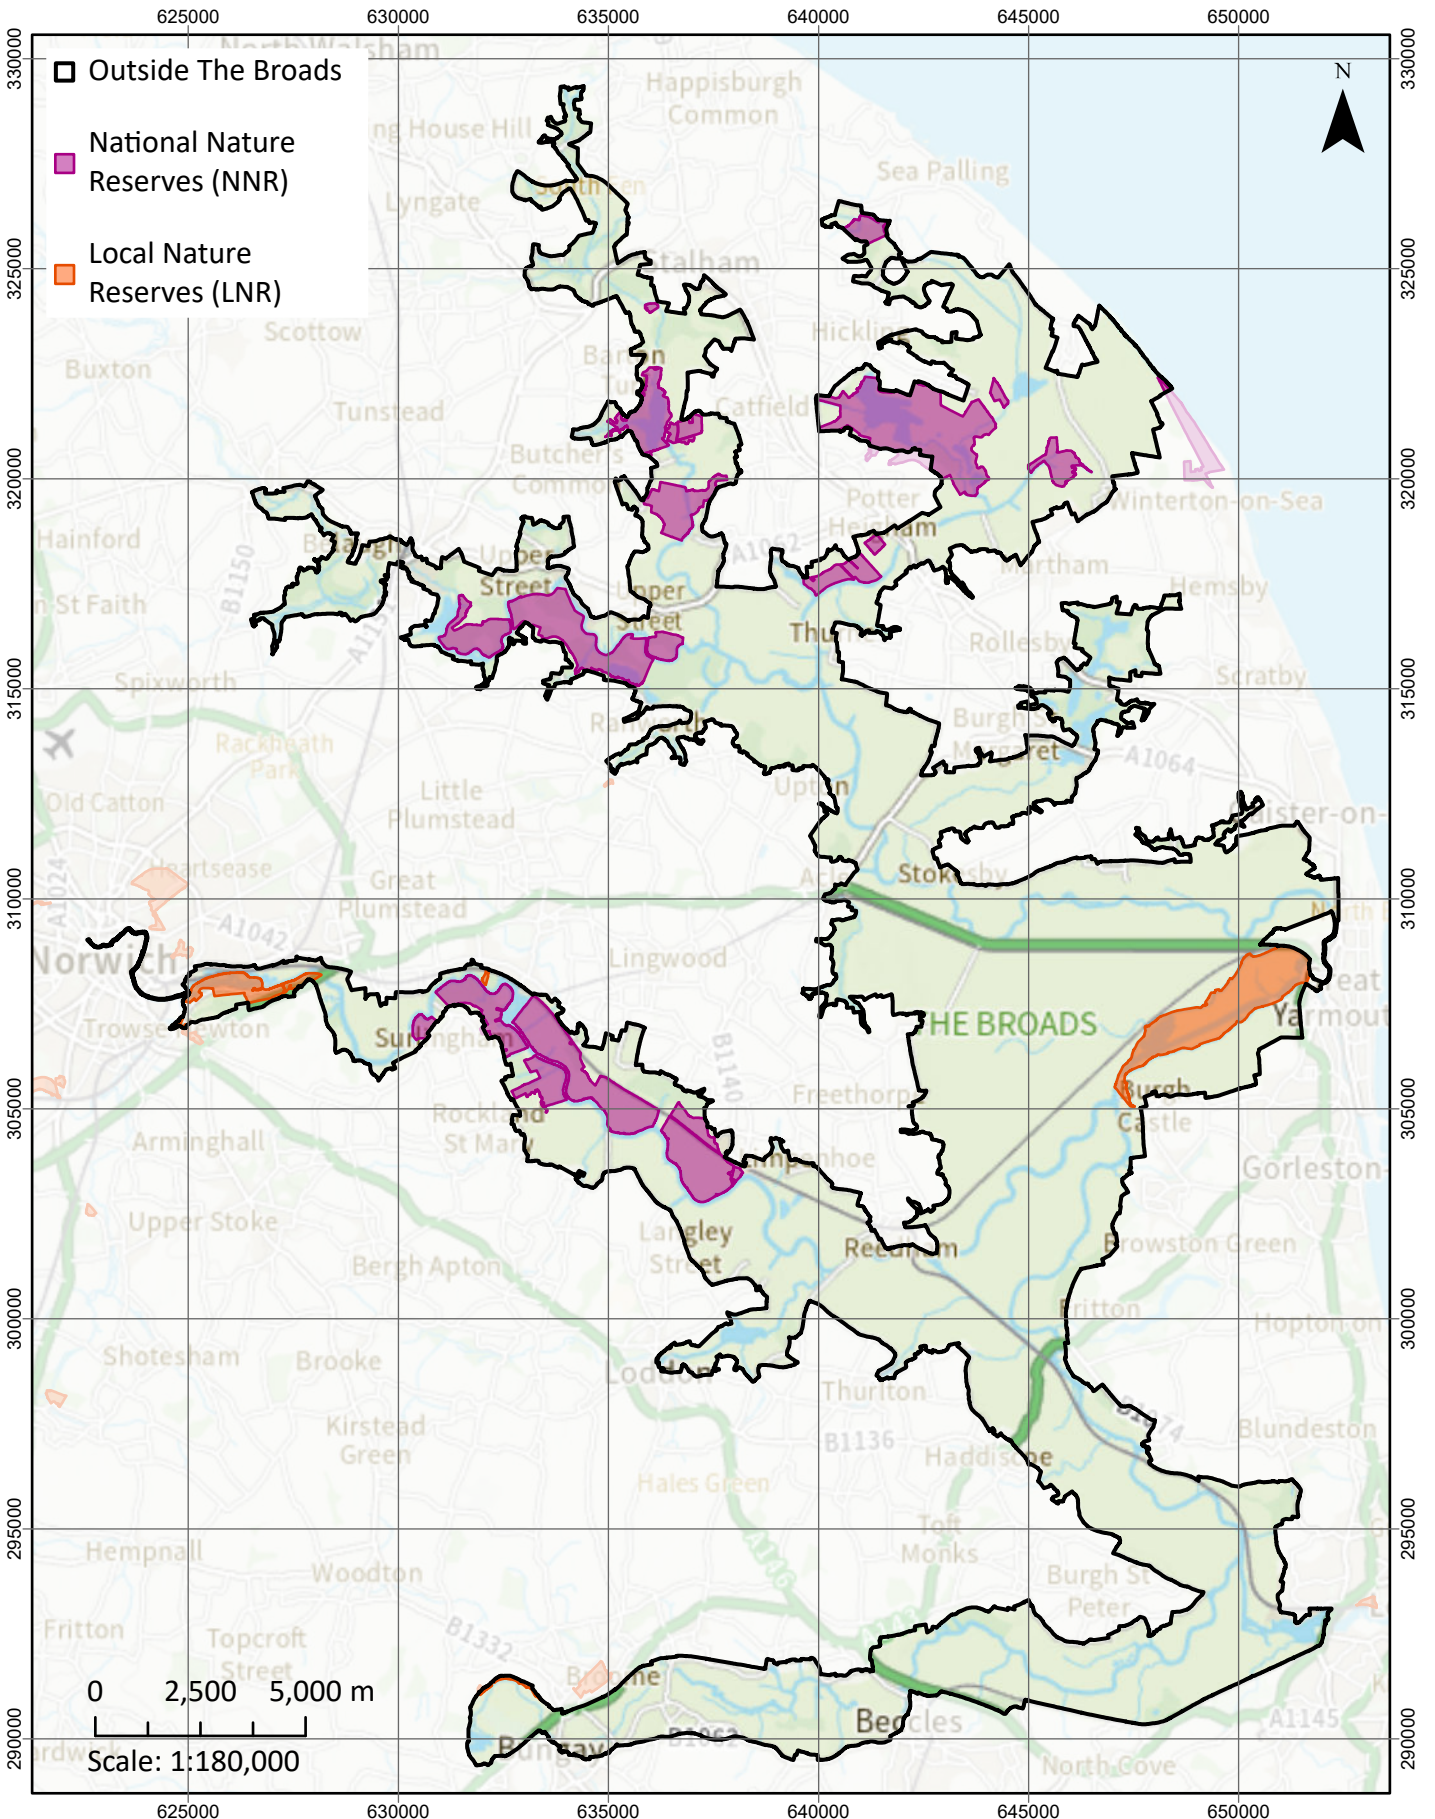

Heritage Designations

Flood

Strategic Flood Risk Assessment

Norfolk SFRA published 2017. East Suffolk (formerly Waveney) SFRA published 2018

National Designations

International Designations

Mineral & Waste sites