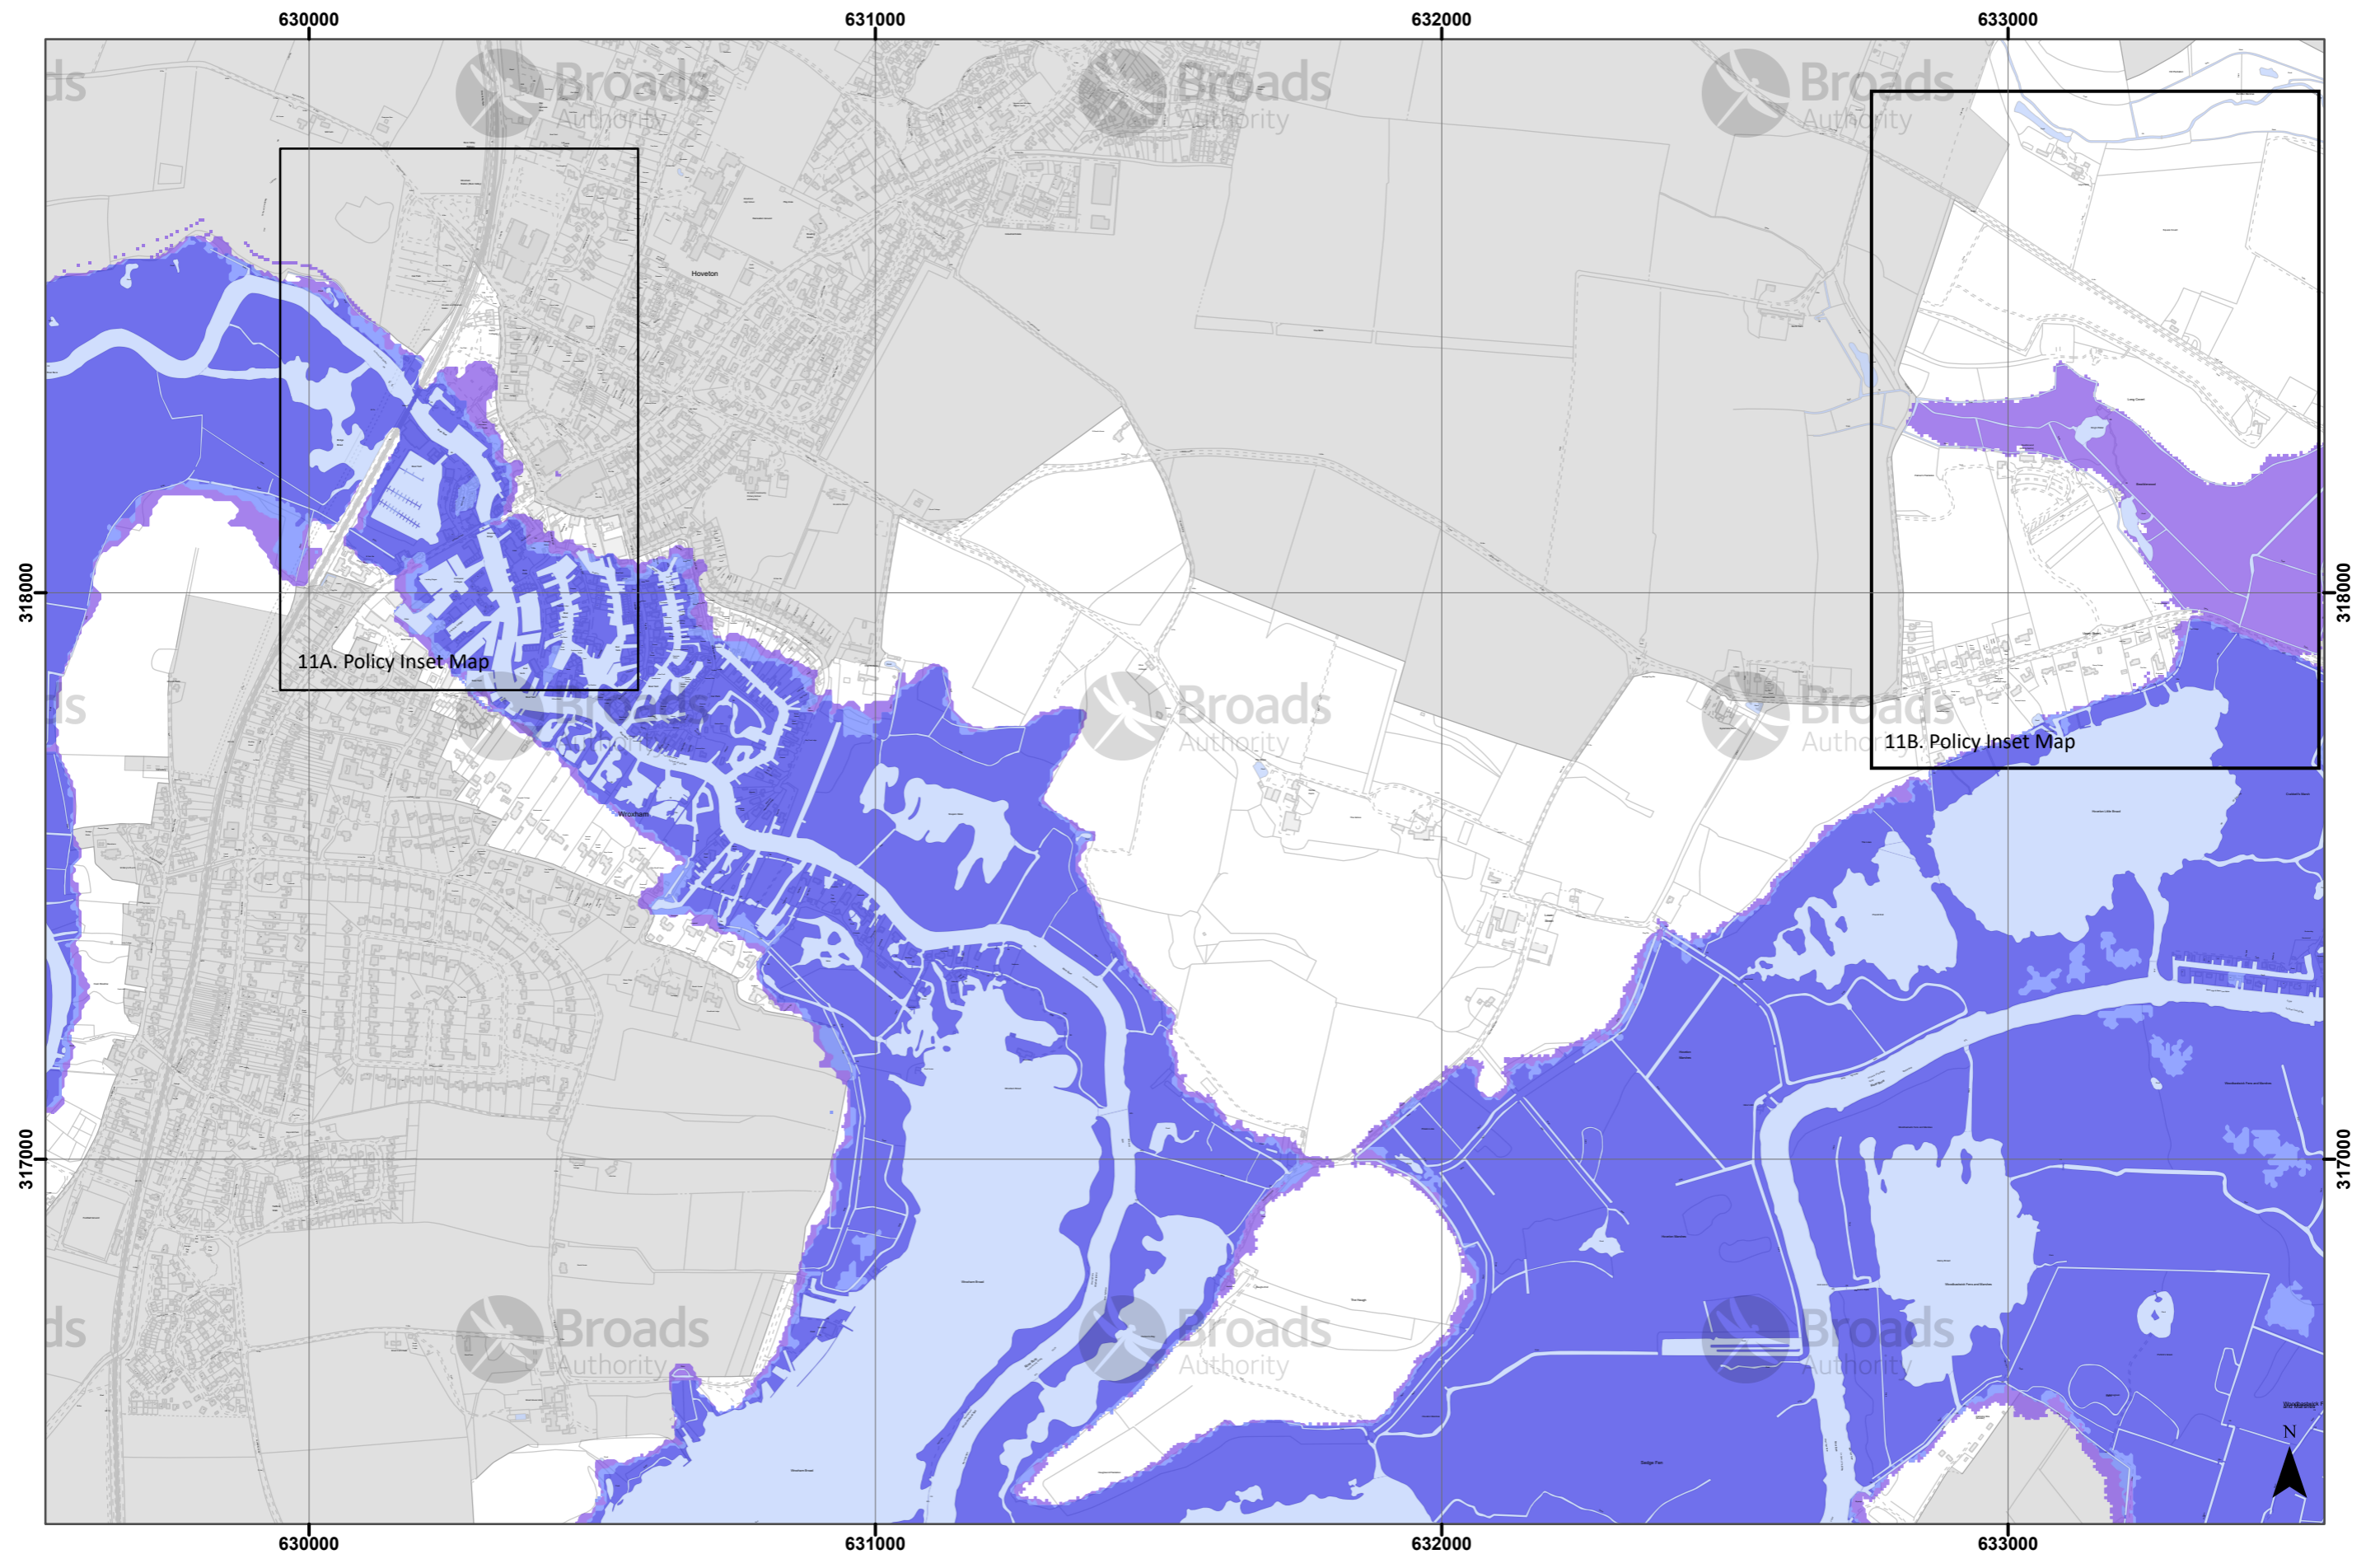

11. HOVETON & WROXHAM

Policy Inset Map B

11. HOVETON & WROXHAM

Nature Conservation Designations & Heritage Assets, plus Minerals & Waste Map