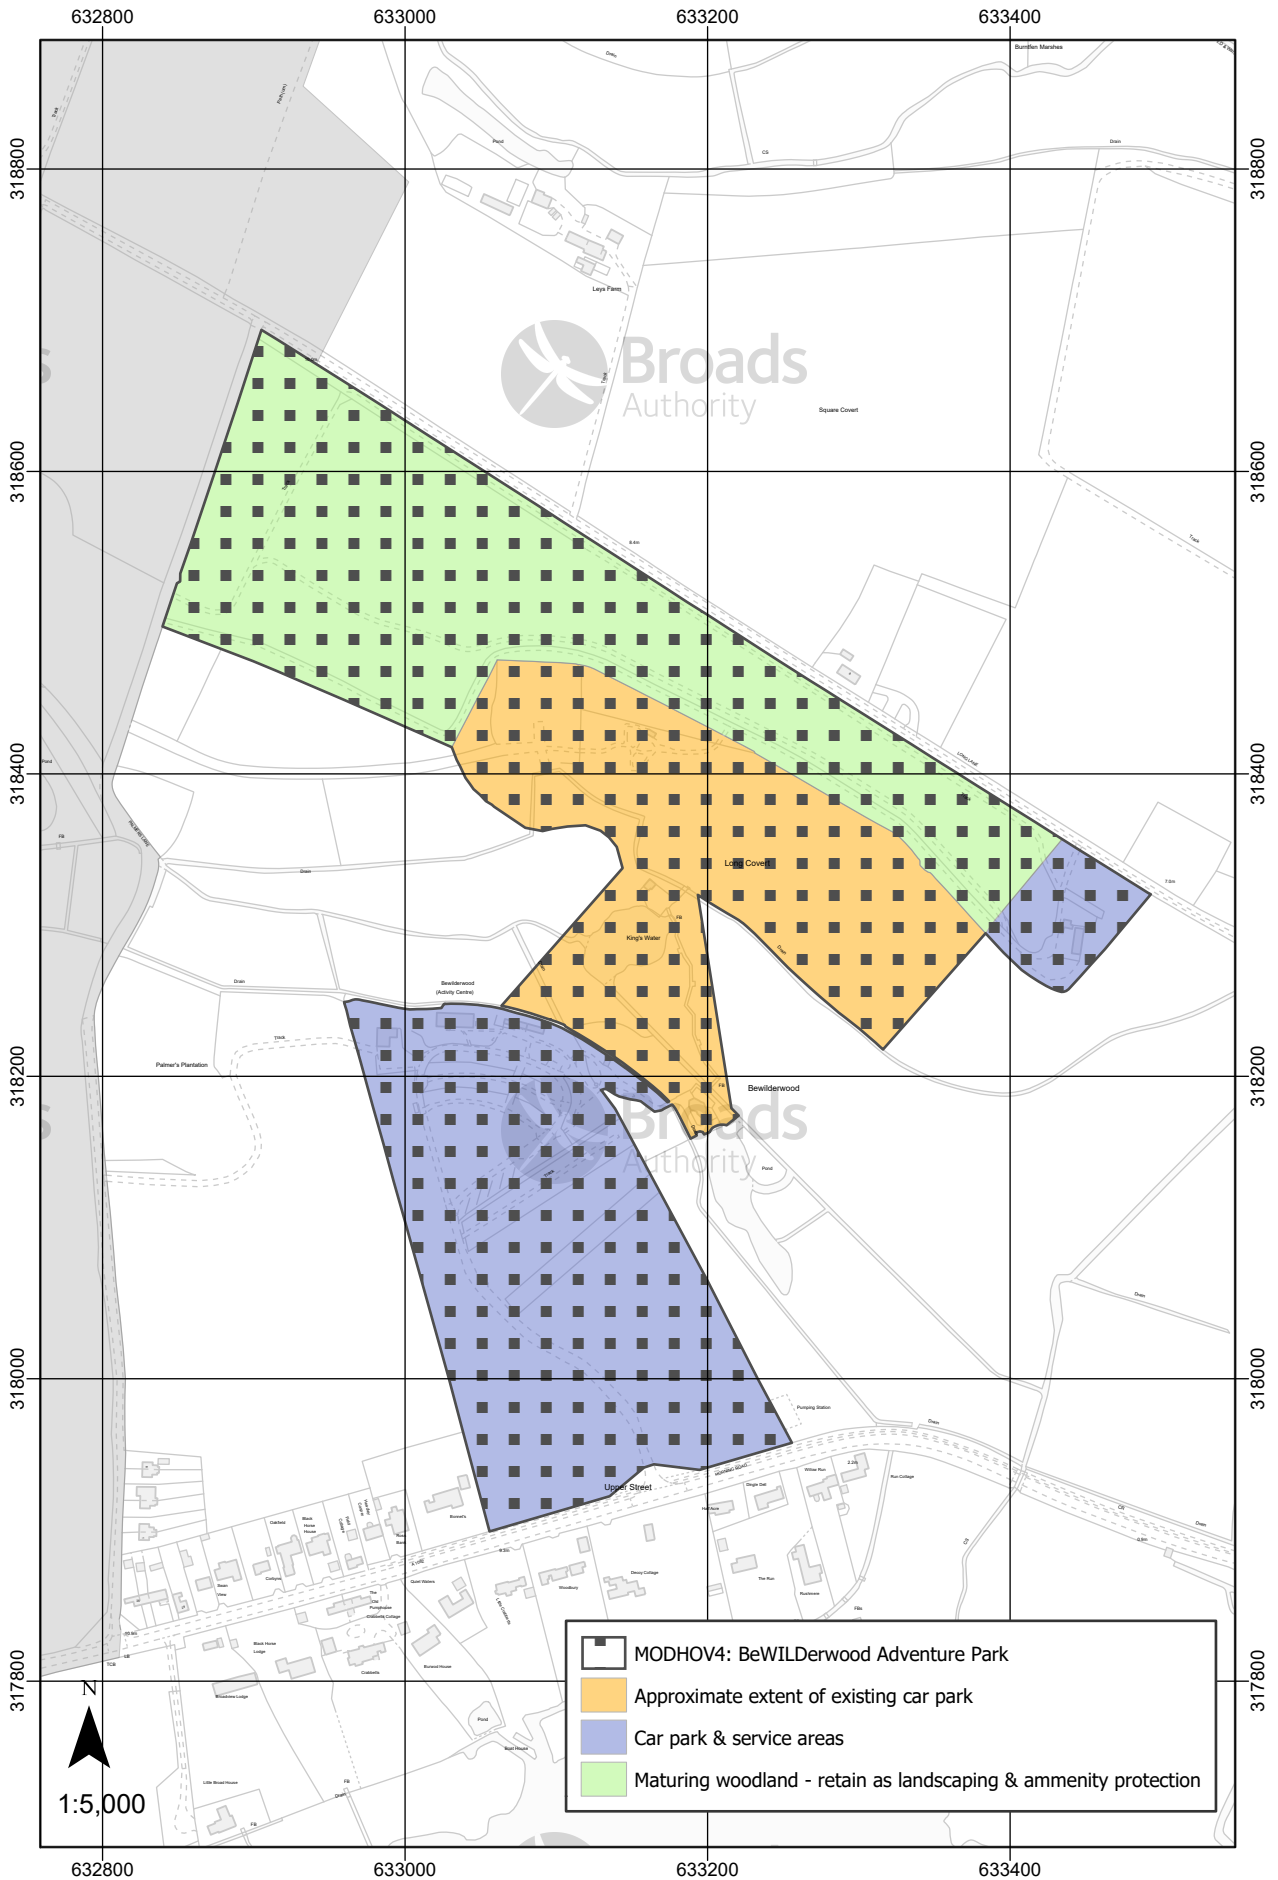

11. HOVETON & WROXHAM

Policy Inset Map B

11. HOVETON & WROXHAM

Nature Conservation Designations & Heritage Assets, plus Minerals & Waste Map