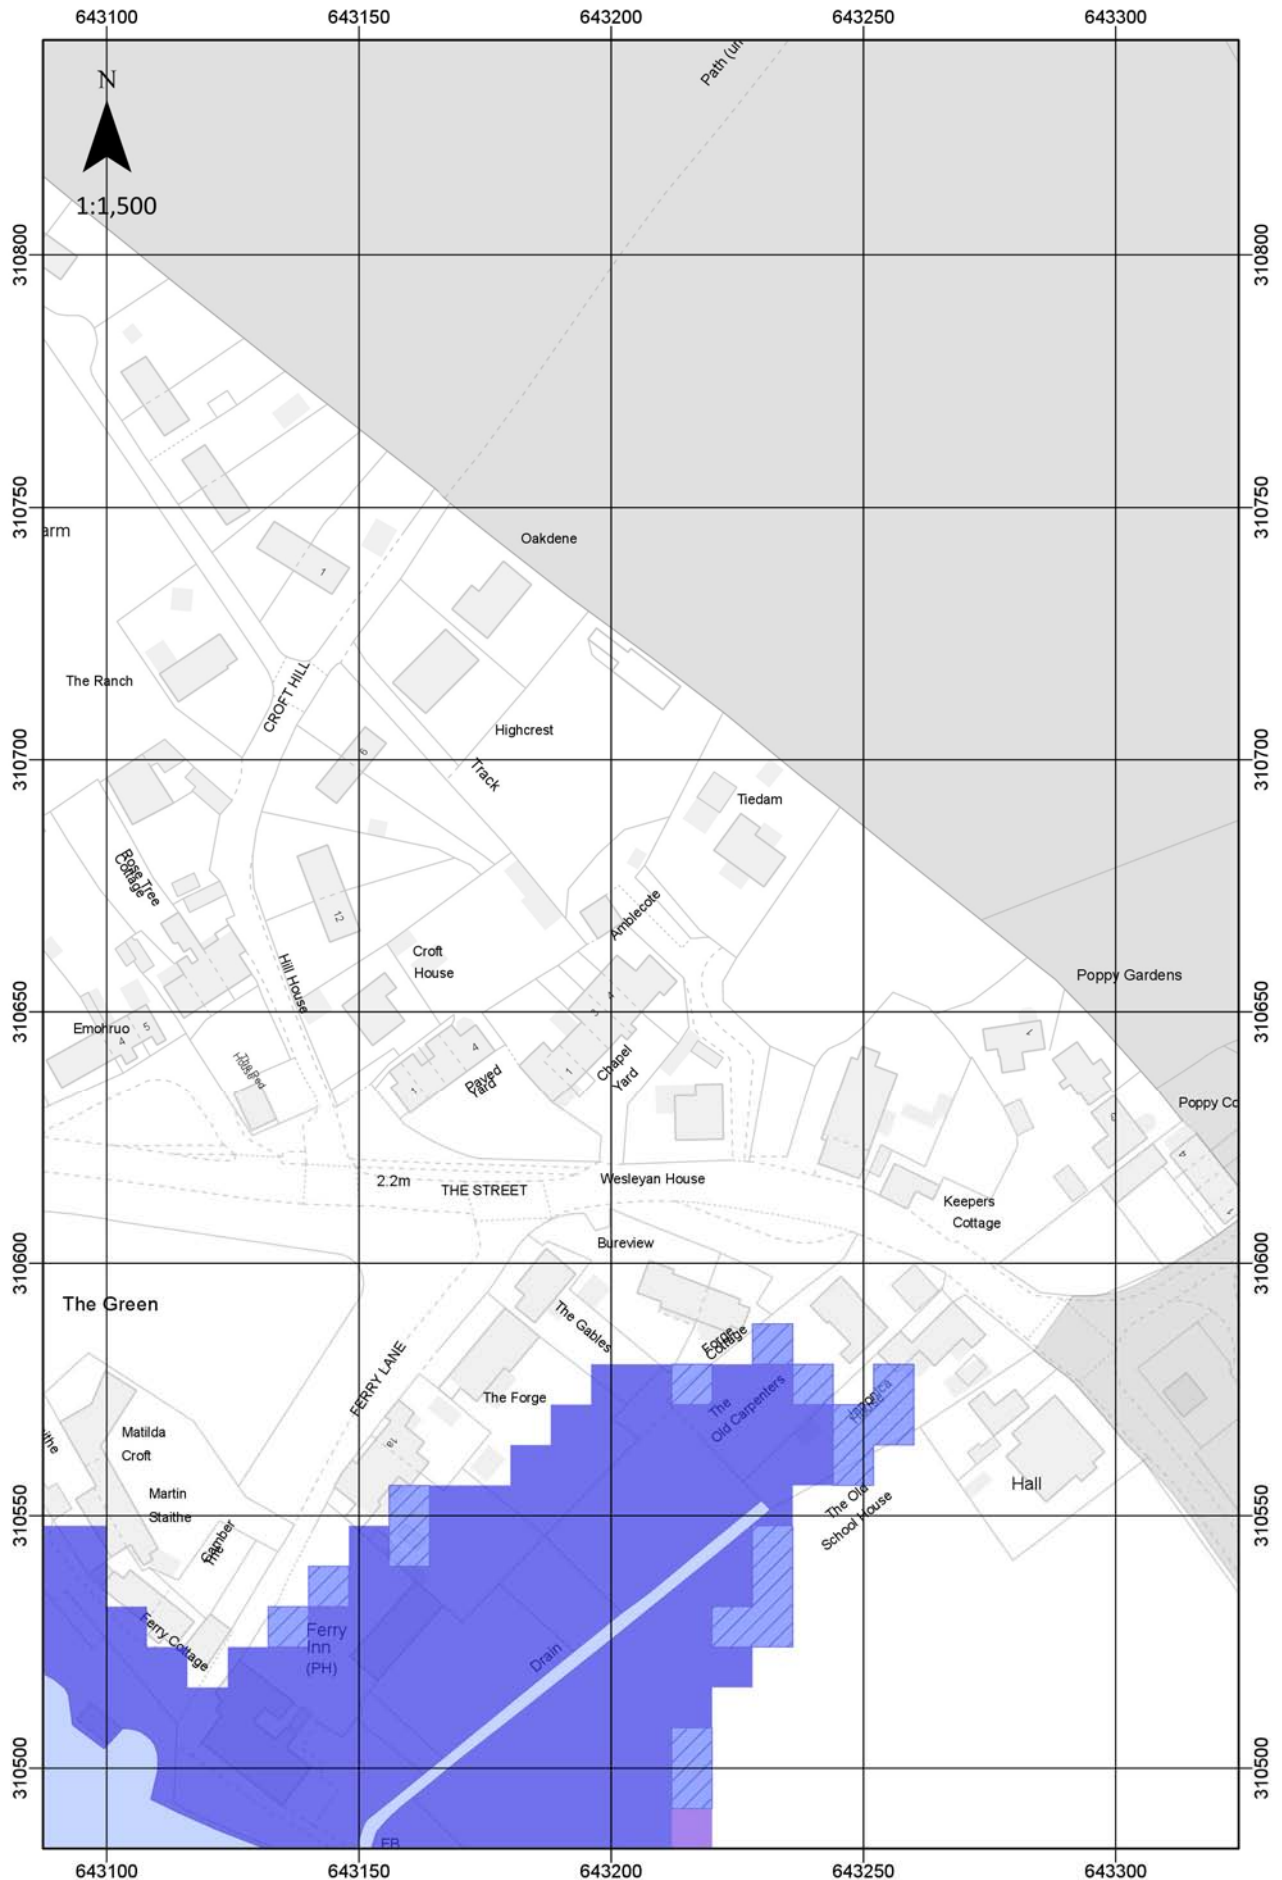

19. STOKESBY

Flood Map

© Crown copyright [and database rights] 2019, 2004. Ordnance Survey 100021573,100024198. You are granted a non-exclusive, royalty free, revocable licence solely to view the Licensed Data for non-commercial purposes for the period during which the Broads Authority makes it available. You are not permitted to copy, sub-licence, distribute, sell or otherwise make available the Licensed Data to third parties in any form. Third party rights to enforce the terms of this licence shall be reserved to Ordnance Survey. © Environment Agency copyright and/or database right 2017. All rights reserved. Some features of this map are based on digital spatial data from the Centre for Ecology & Hydrology, © NERC (CEH).