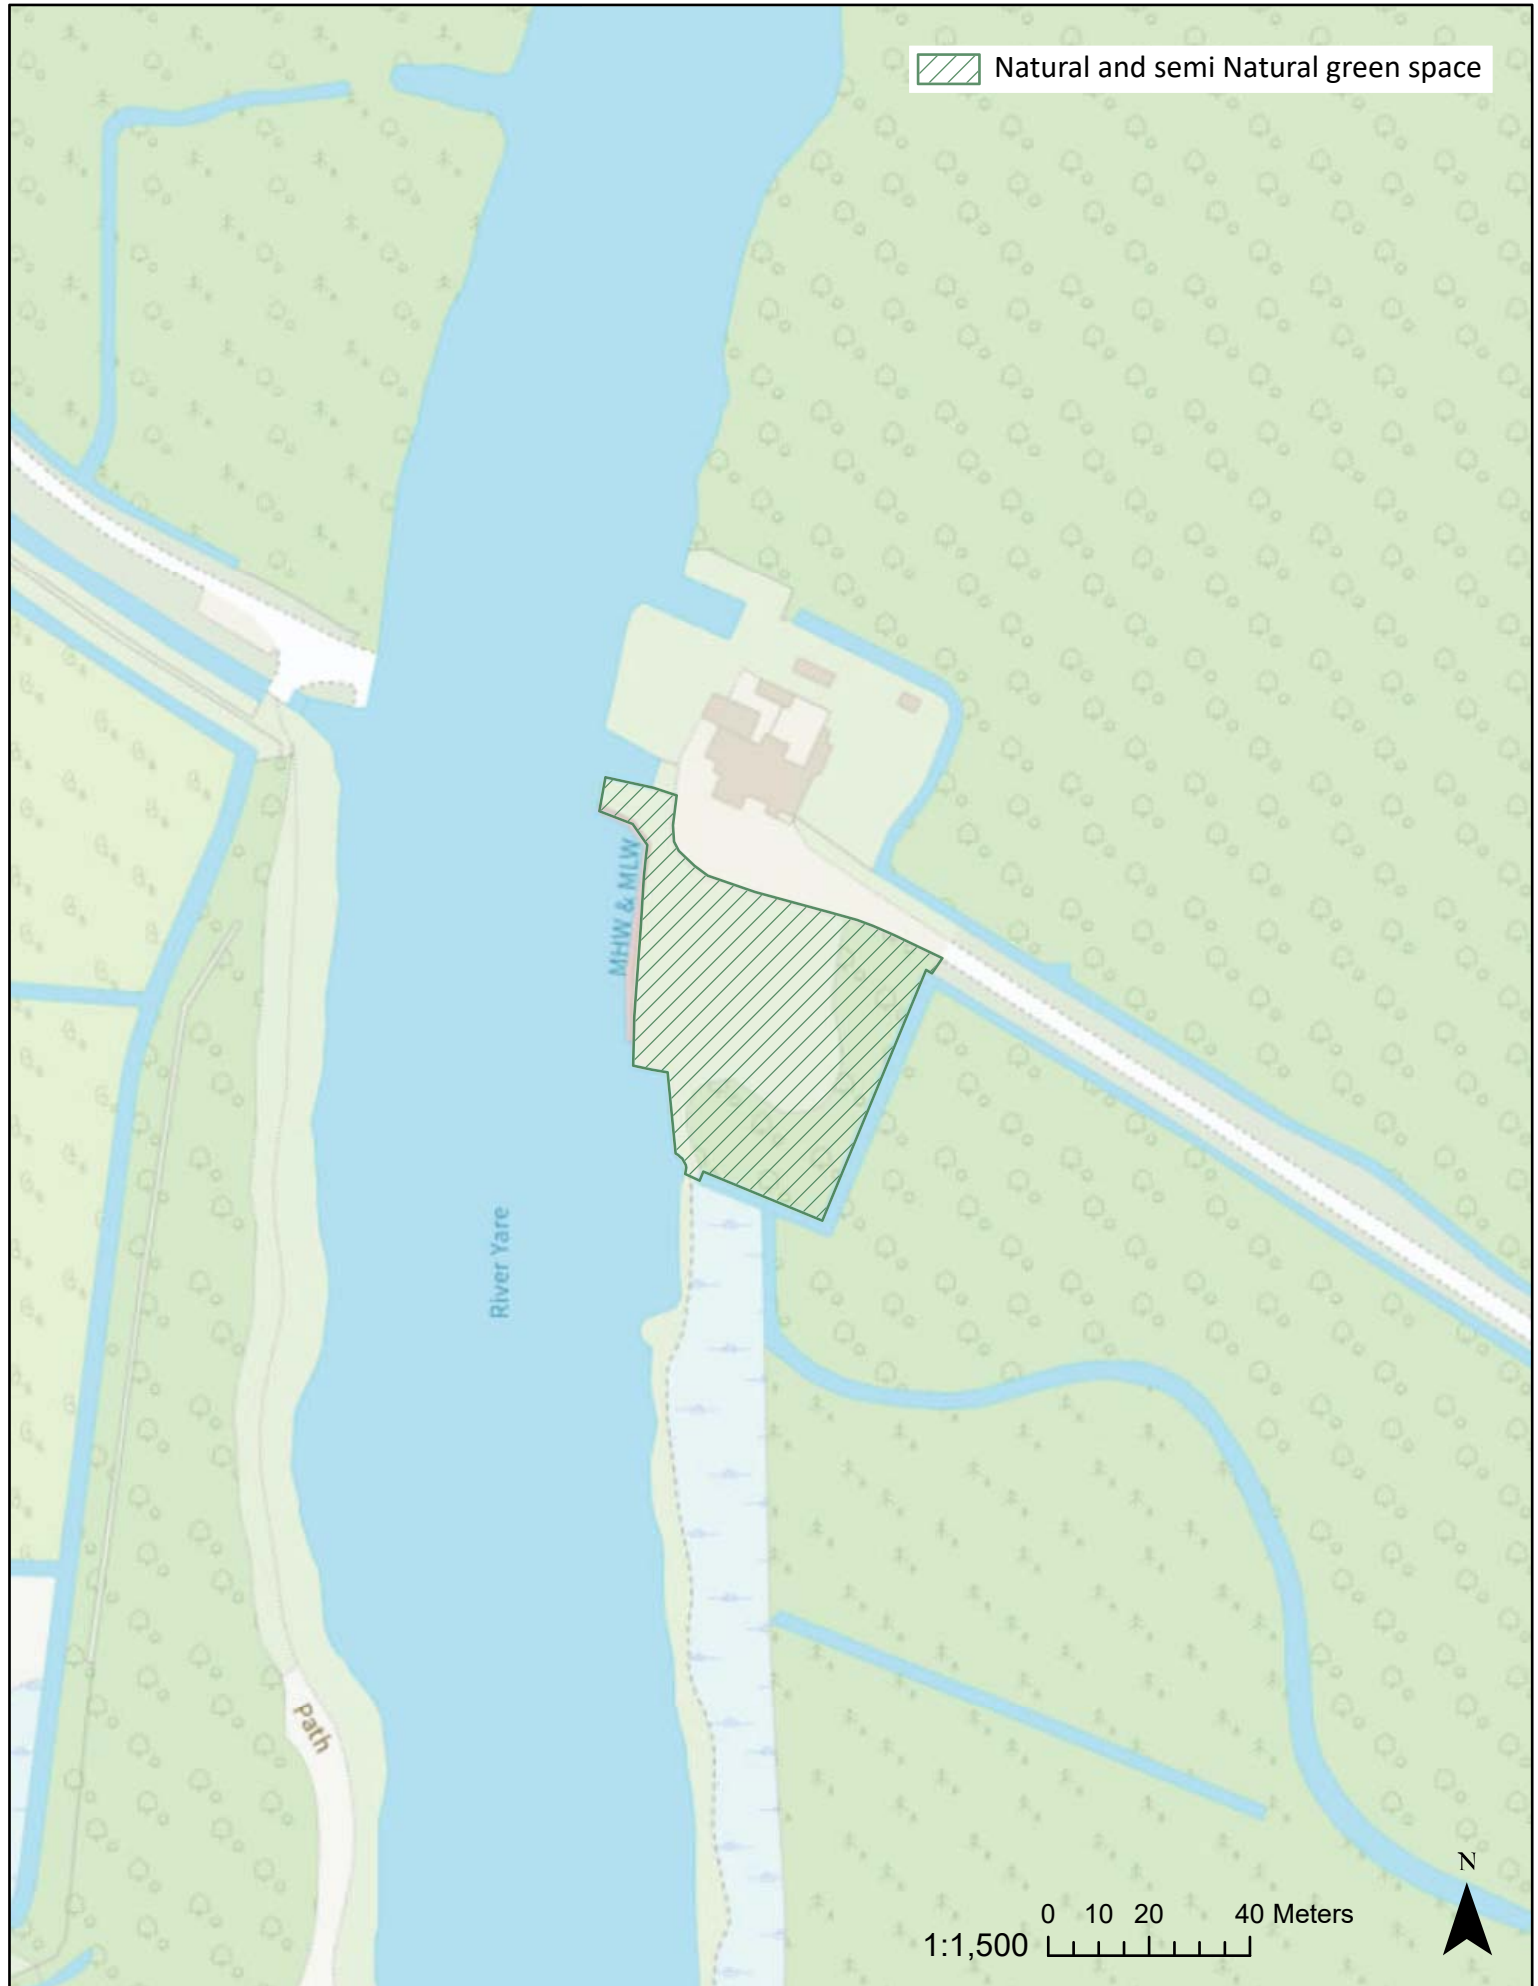

Open space: Waveney Meadow

Open space: Ditchingham

Open space: Gillingham

Open space: Ellingham

Open space: Nicholas Everitt Park

Open space: St Michael's Church, Church Lane, Oulton Broad

Open space: Cantley

Open space: Rockland

Open space: Bramerton

Open space: Surlingham Ferry

Open space: Bure Park

Open space: Thurne

Open space: Belaugh

Open space: Outney Common

© Crown copyright [and database rights] 2023 OS 100021573. You are permitted to use this data solely to enable you to respond to, or interact with, the organisation that provided you with the data. You are not permitted to copy, sub-license, distribute or sell any of this data to third parties in any form.

Open space: Beccles

© Crown copyright [and database rights] 2023 OS 100021573. You are permitted to use this data solely to enable you to respond to, or interact with, the organisation that provided you with the data. You are not permitted to copy, sub-license, distribute or sell any of this data to third parties in any form.