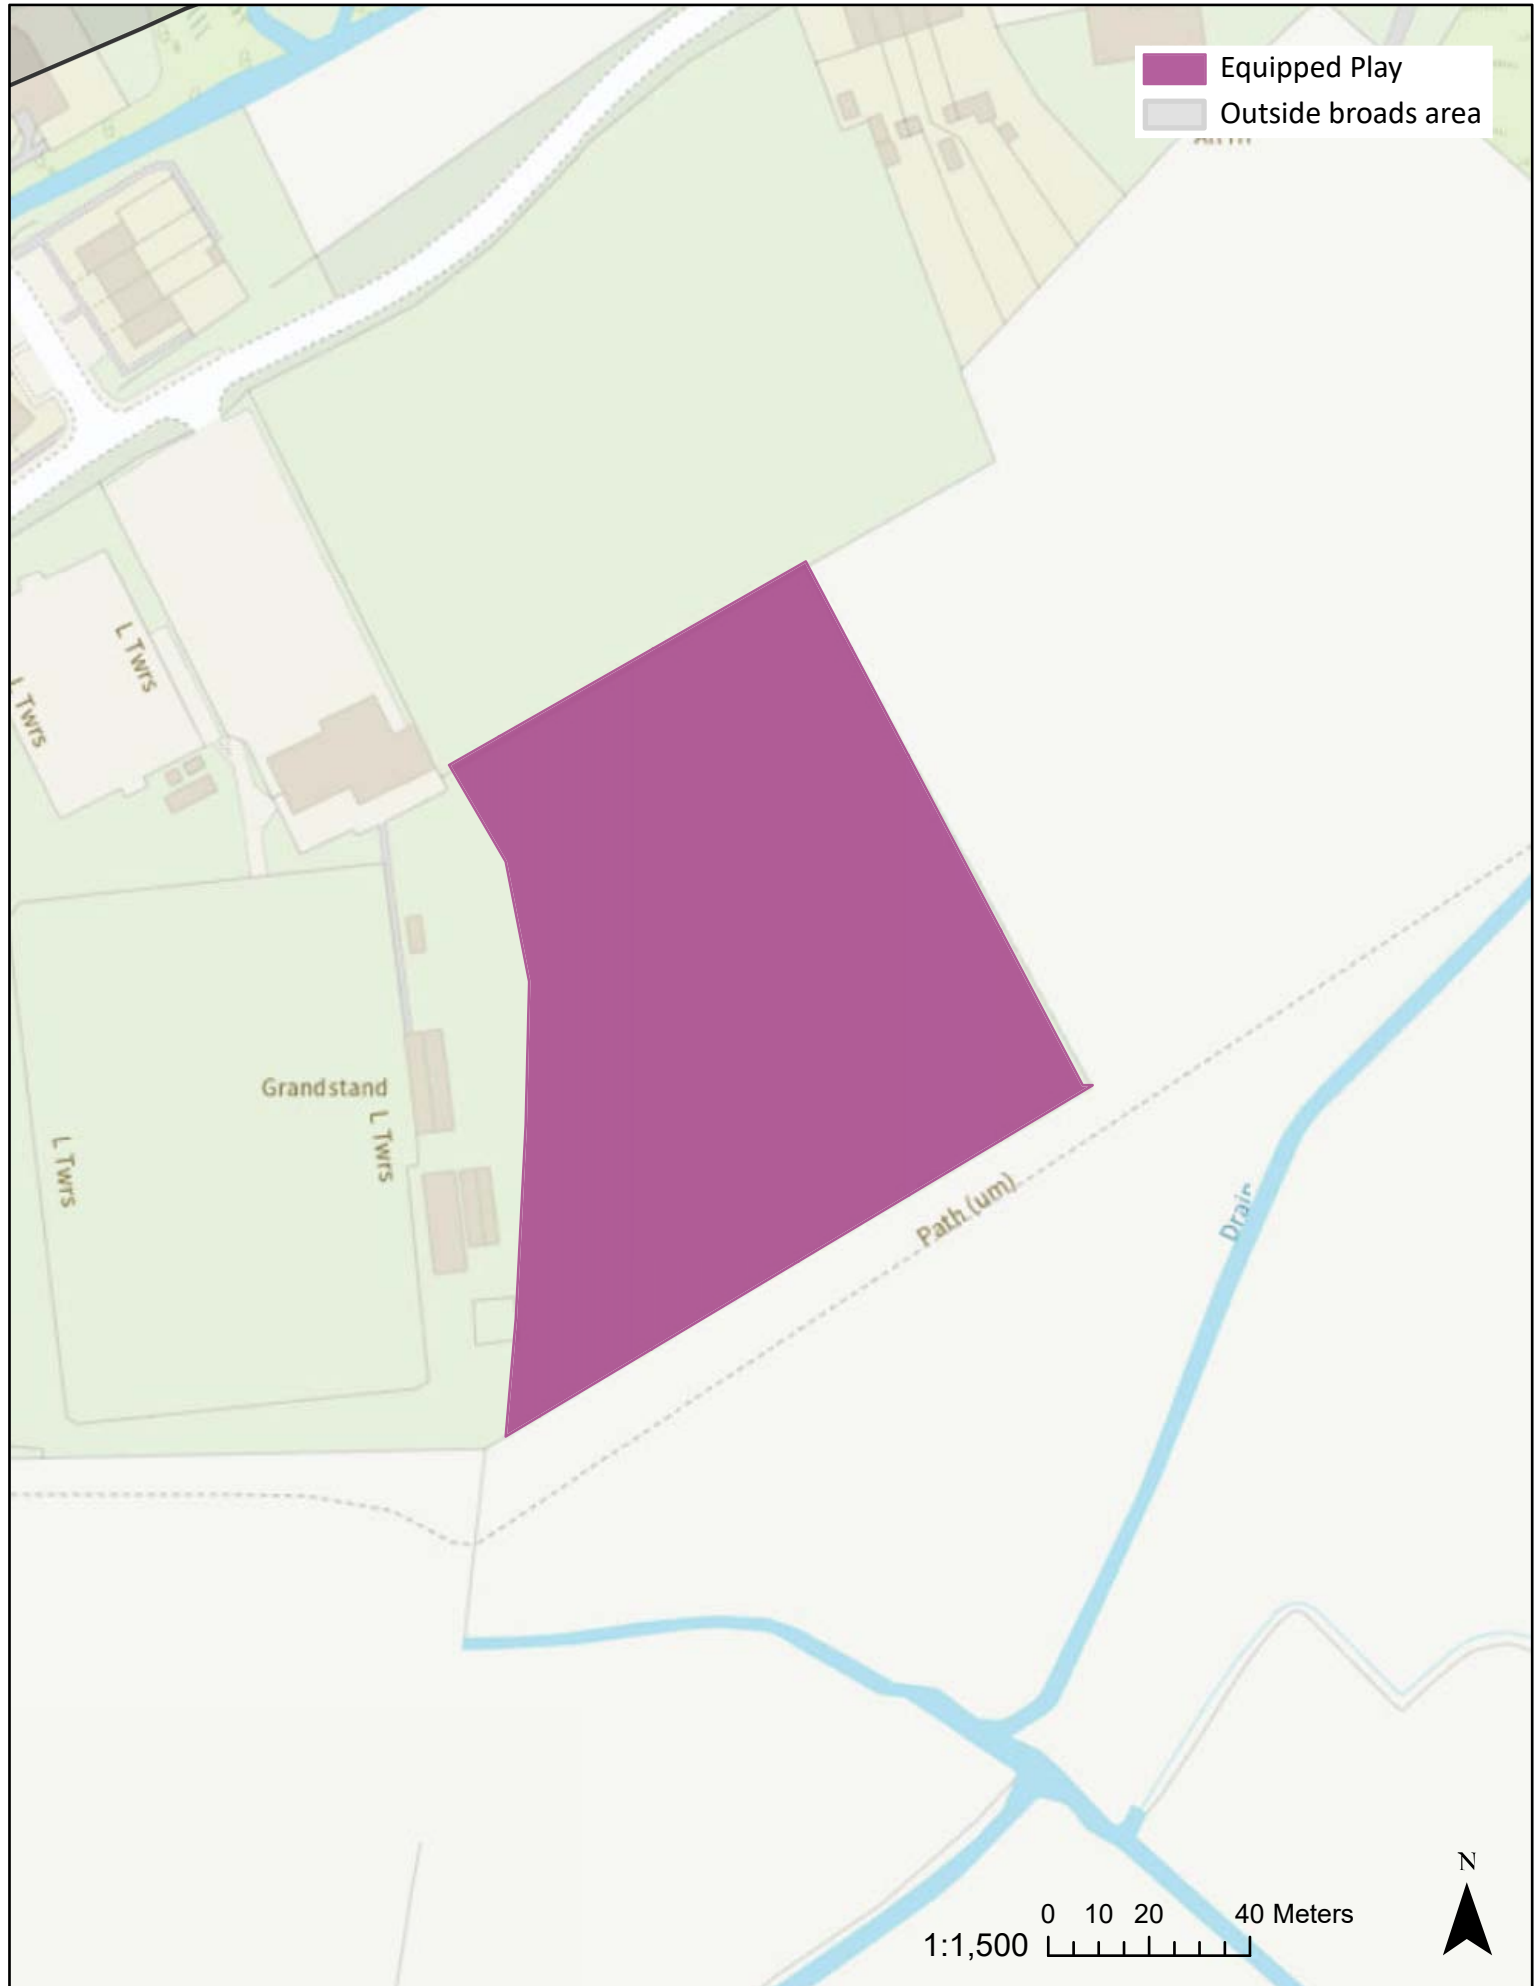

Open space: Waveney Meadow

Open space: Ditchingham

Open space: Gillingham

Open space: Ellingham

Open space: Nicholas Everitt Park

Open space: St Michael's Church, Church Lane, Oulton Broad

Open space: Cantley

Open space: Rockland

Open space: Bramerton

Open space: Surlingham Ferry

Open space: Bure Park

Open space: Thurne

Open space: Belaugh

Open space: Outney Common

© Crown copyright [and database rights] 2023 OS 100021573. You are permitted to use this data solely to enable you to respond to, or interact with, the organisation that provided you with the data. You are not permitted to copy, sub-license, distribute or sell any of this data to third parties in any form.

Open space: Beccles

© Crown copyright [and database rights] 2023 OS 100021573. You are permitted to use this data solely to enable you to respond to, or interact with, the organisation that provided you with the data. You are not permitted to copy, sub-license, distribute or sell any of this data to third parties in any form.