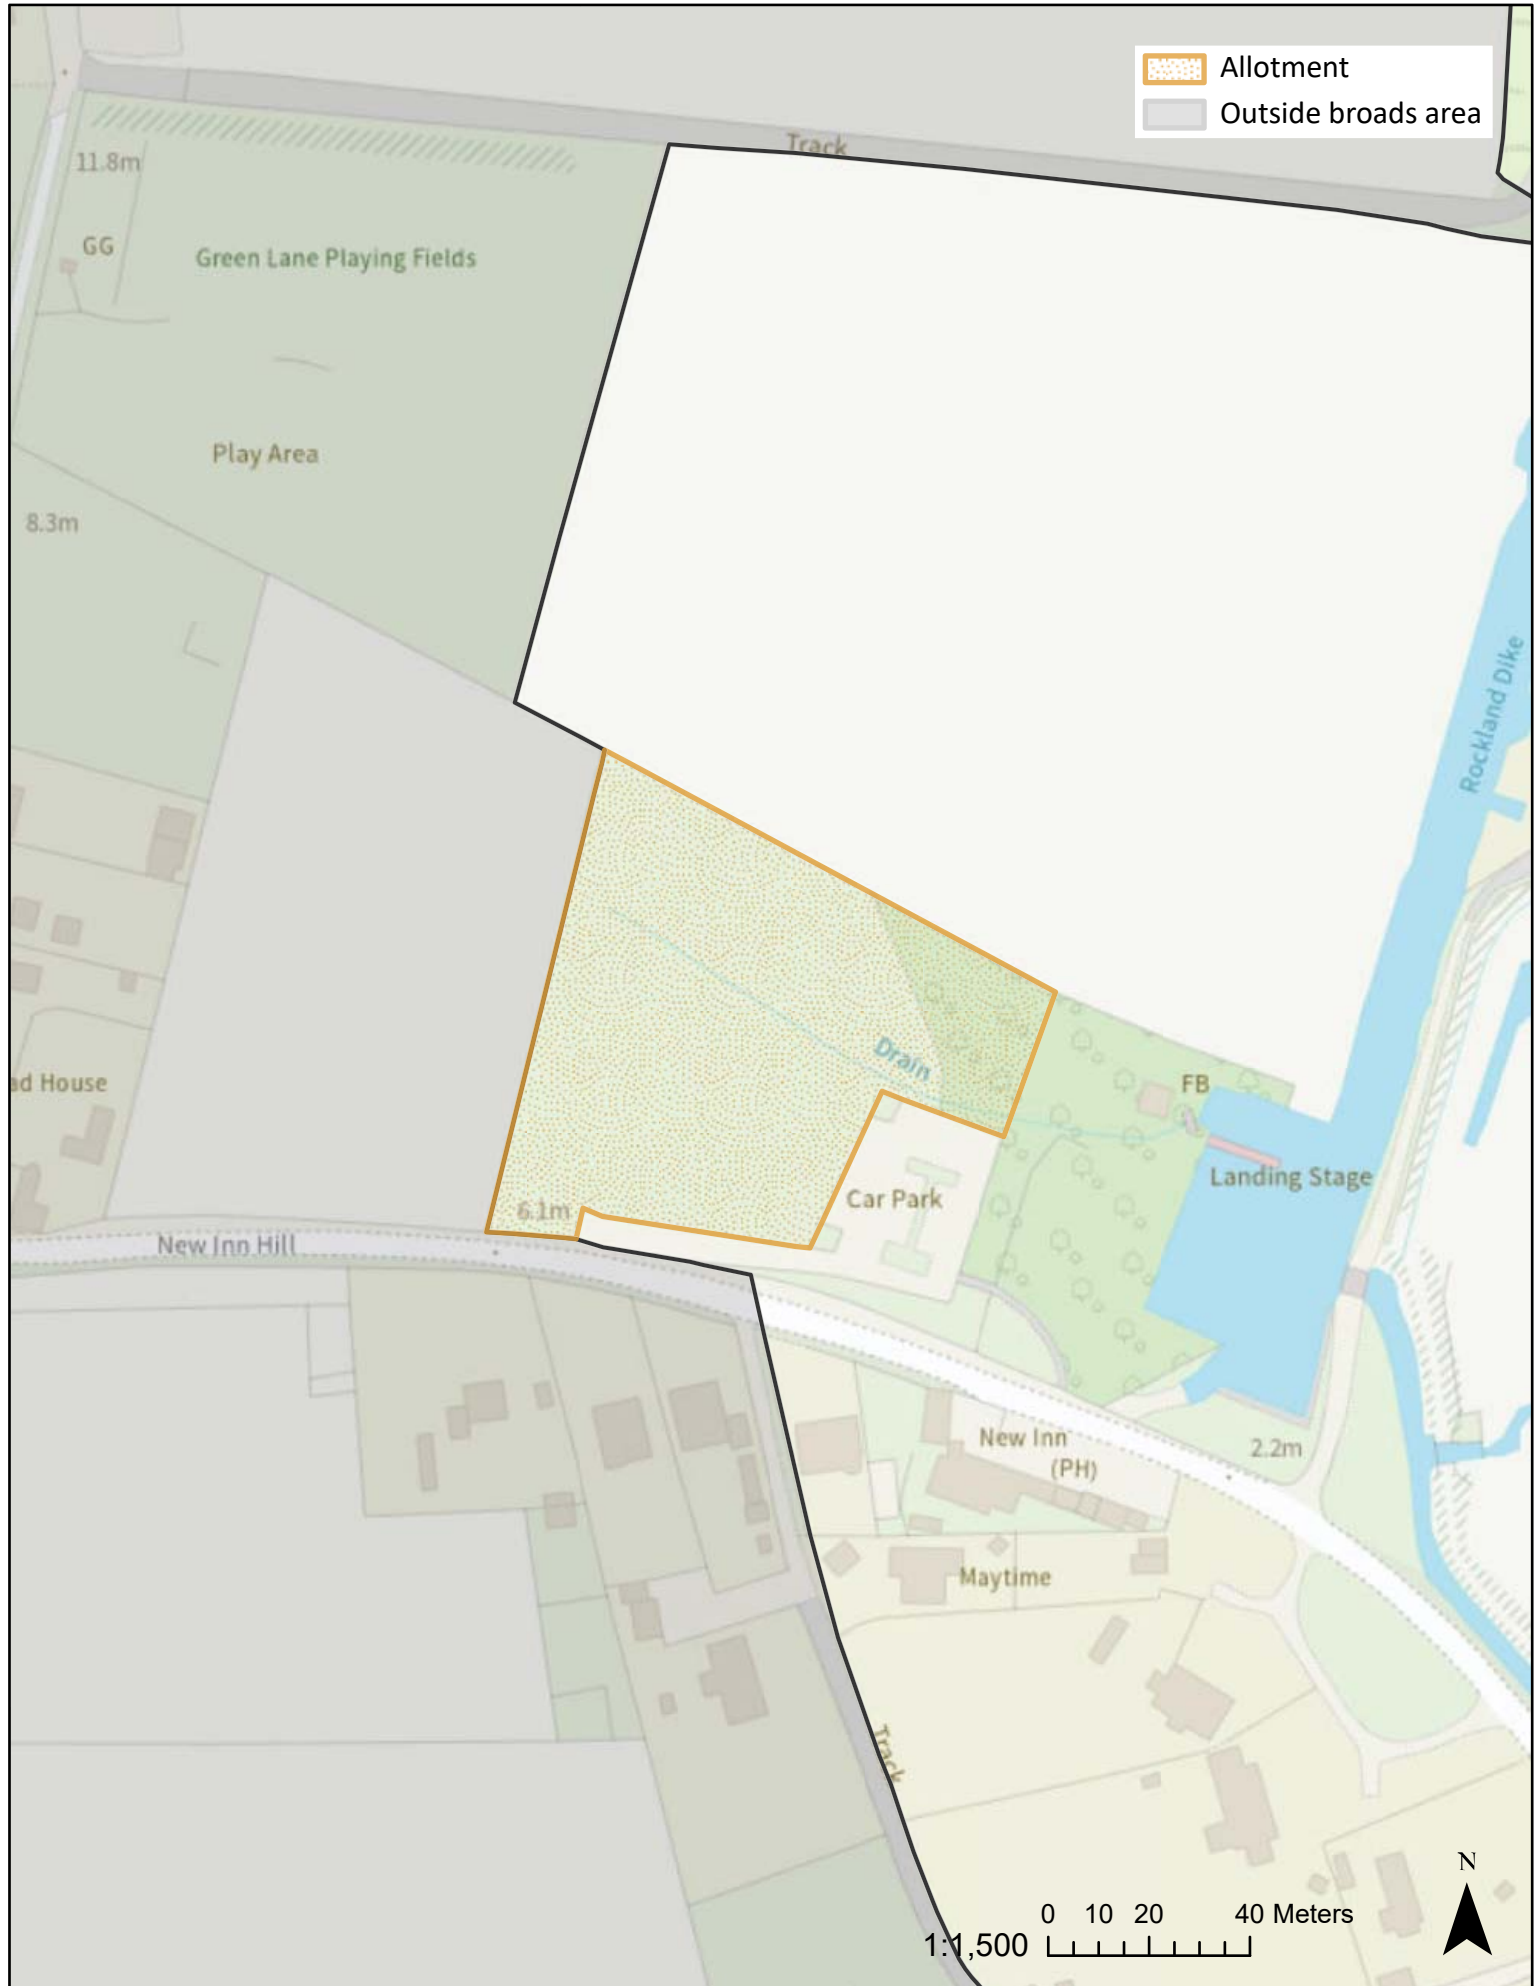

Open space: Waveney Meadow

Open space: Ditchingham

Open space: Gillingham

Open space: Ellingham

Open space: Nicholas Everitt Park

Open space: St Michael's Church, Church Lane, Oulton Broad

Open space: Cantley

Open space: Rockland

Open space: Bramerton

Open space: Surlingham Ferry

Open space: Bure Park

Open space: Thurne

Open space: Belaugh

Open space: Outney Common

© Crown copyright [and database rights] 2023 OS 100021573. You are permitted to use this data solely to enable you to respond to, or interact with, the organisation that provided you with the data. You are not permitted to copy, sub-license, distribute or sell any of this data to third parties in any form.

Open space: Beccles

© Crown copyright [and database rights] 2023 OS 100021573. You are permitted to use this data solely to enable you to respond to, or interact with, the organisation that provided you with the data. You are not permitted to copy, sub-license, distribute or sell any of this data to third parties in any form.