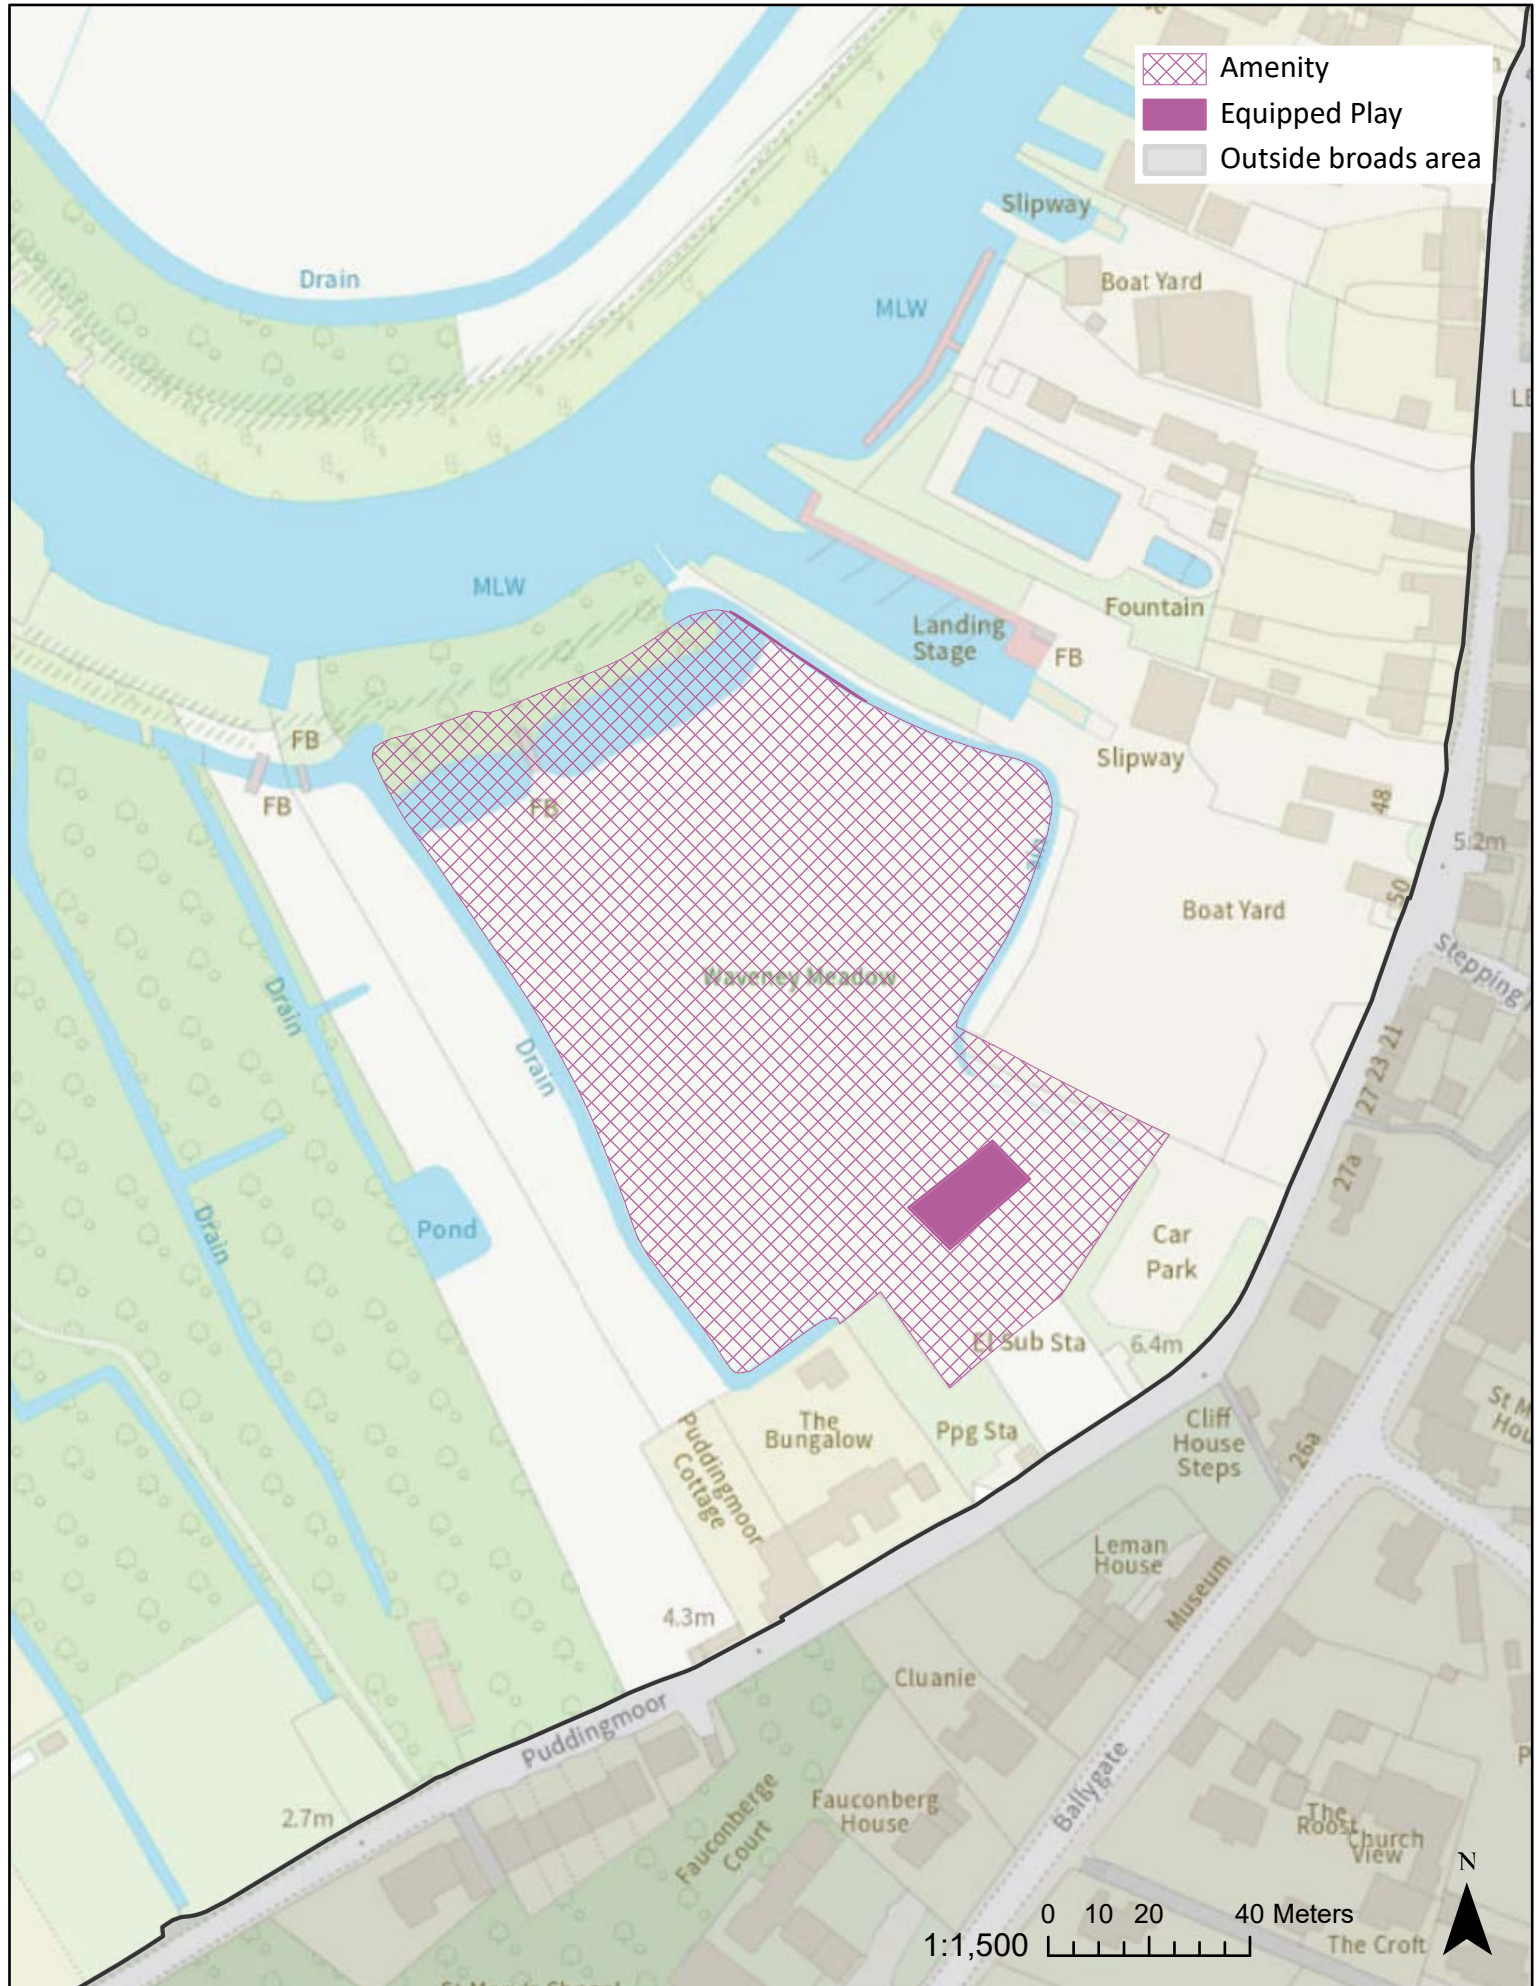

Open space: Waveney Meadow

Open space: Ditchingham

Open space: Gillingham

Open space: Ellingham

Open space: Nicholas Everitt Park

Open space: St Michael's Church, Church Lane, Oulton Broad

Open space: Cantley

Open space: Rockland

Open space: Bramerton

Open space: Surlingham Ferry

Open space: Bure Park

Open space: Thurne

Open space: Belaugh

Open space: Outney Common

© Crown copyright [and database rights] 2023 OS 100021573. You are permitted to use this data solely to enable you to respond to, or interact with, the organisation that provided you with the data. You are not permitted to copy, sub-license, distribute or sell any of this data to third parties in any form.

Open space: Beccles

© Crown copyright [and database rights] 2023 OS 100021573. You are permitted to use this data solely to enable you to respond to, or interact with, the organisation that provided you with the data. You are not permitted to copy, sub-license, distribute or sell any of this data to third parties in any form.