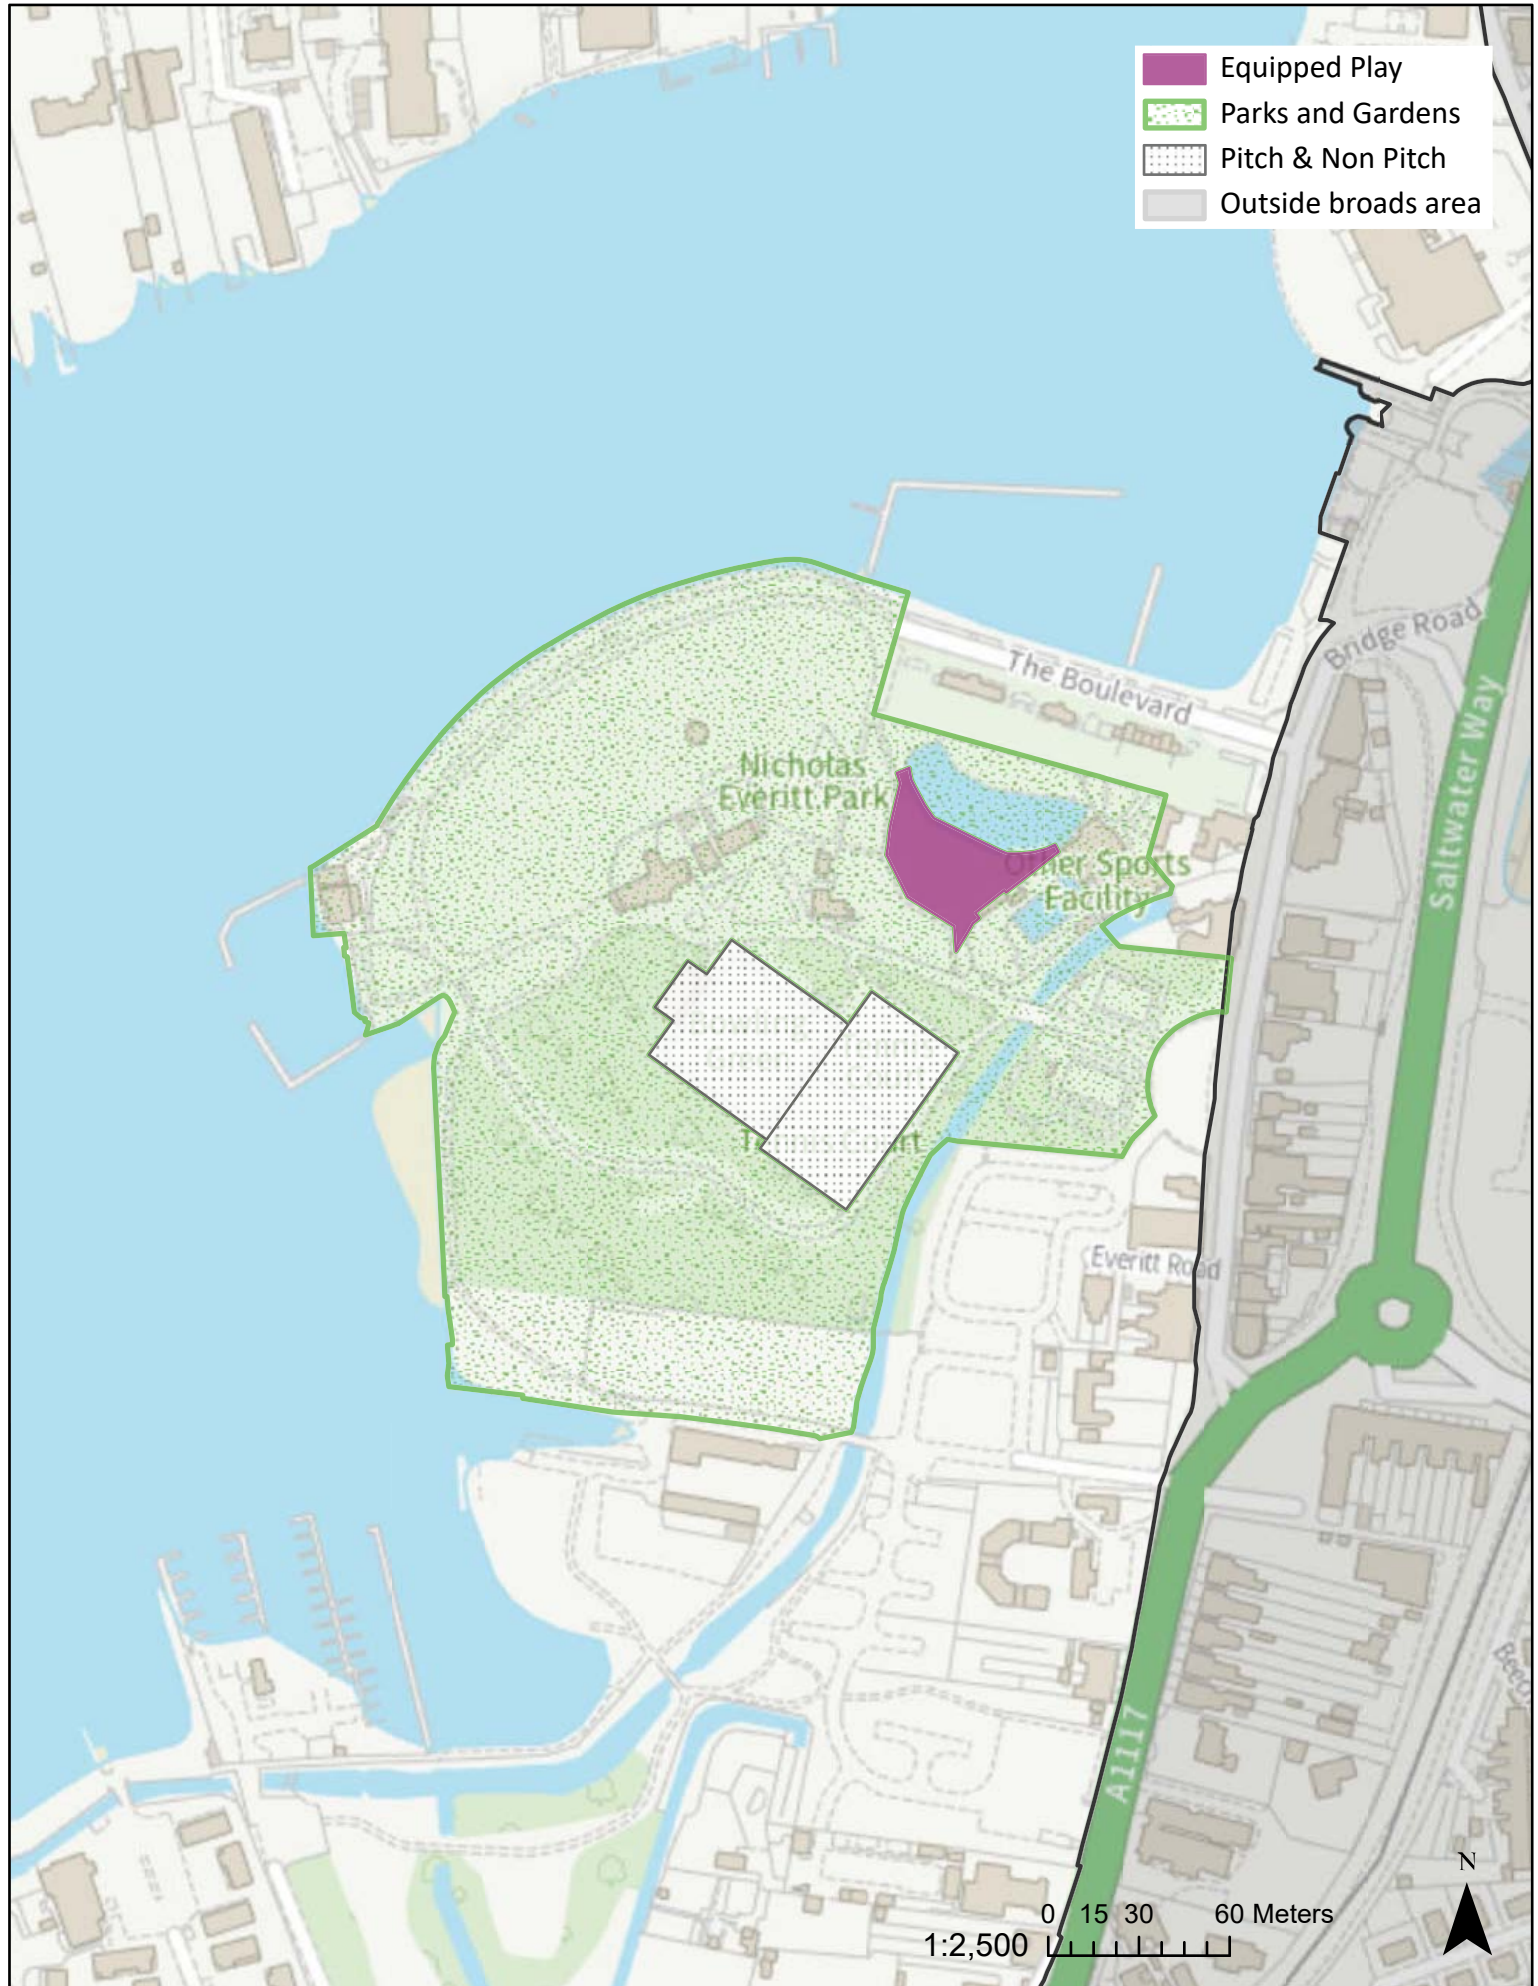

Open space: Waveney Meadow

Open space: Ditchingham

Open space: Gillingham

Open space: Ellingham

Open space: Nicholas Everitt Park

Open space: St Michael's Church, Church Lane, Oulton Broad

Open space: Cantley

Open space: Rockland

Open space: Bramerton

Open space: Surlingham Ferry

Open space: Bure Park

Open space: Thurne

Open space: Belaugh

Open space: Outney Common

© Crown copyright [and database rights] 2023 OS 100021573. You are permitted to use this data solely to enable you to respond to, or interact with, the organisation that provided you with the data. You are not permitted to copy, sub-license, distribute or sell any of this data to third parties in any form.

Open space: Beccles

© Crown copyright [and database rights] 2023 OS 100021573. You are permitted to use this data solely to enable you to respond to, or interact with, the organisation that provided you with the data. You are not permitted to copy, sub-license, distribute or sell any of this data to third parties in any form.

Open space: Pye's Mill

© Crown copyright [and database rights] 2023 OS 100021573. You are permitted to use this data solely to enable you to respond to, or interact with, the organisation that provided you with the data. You are not permitted to copy, sub-license, distribute or sell any of this data to third parties in any form.