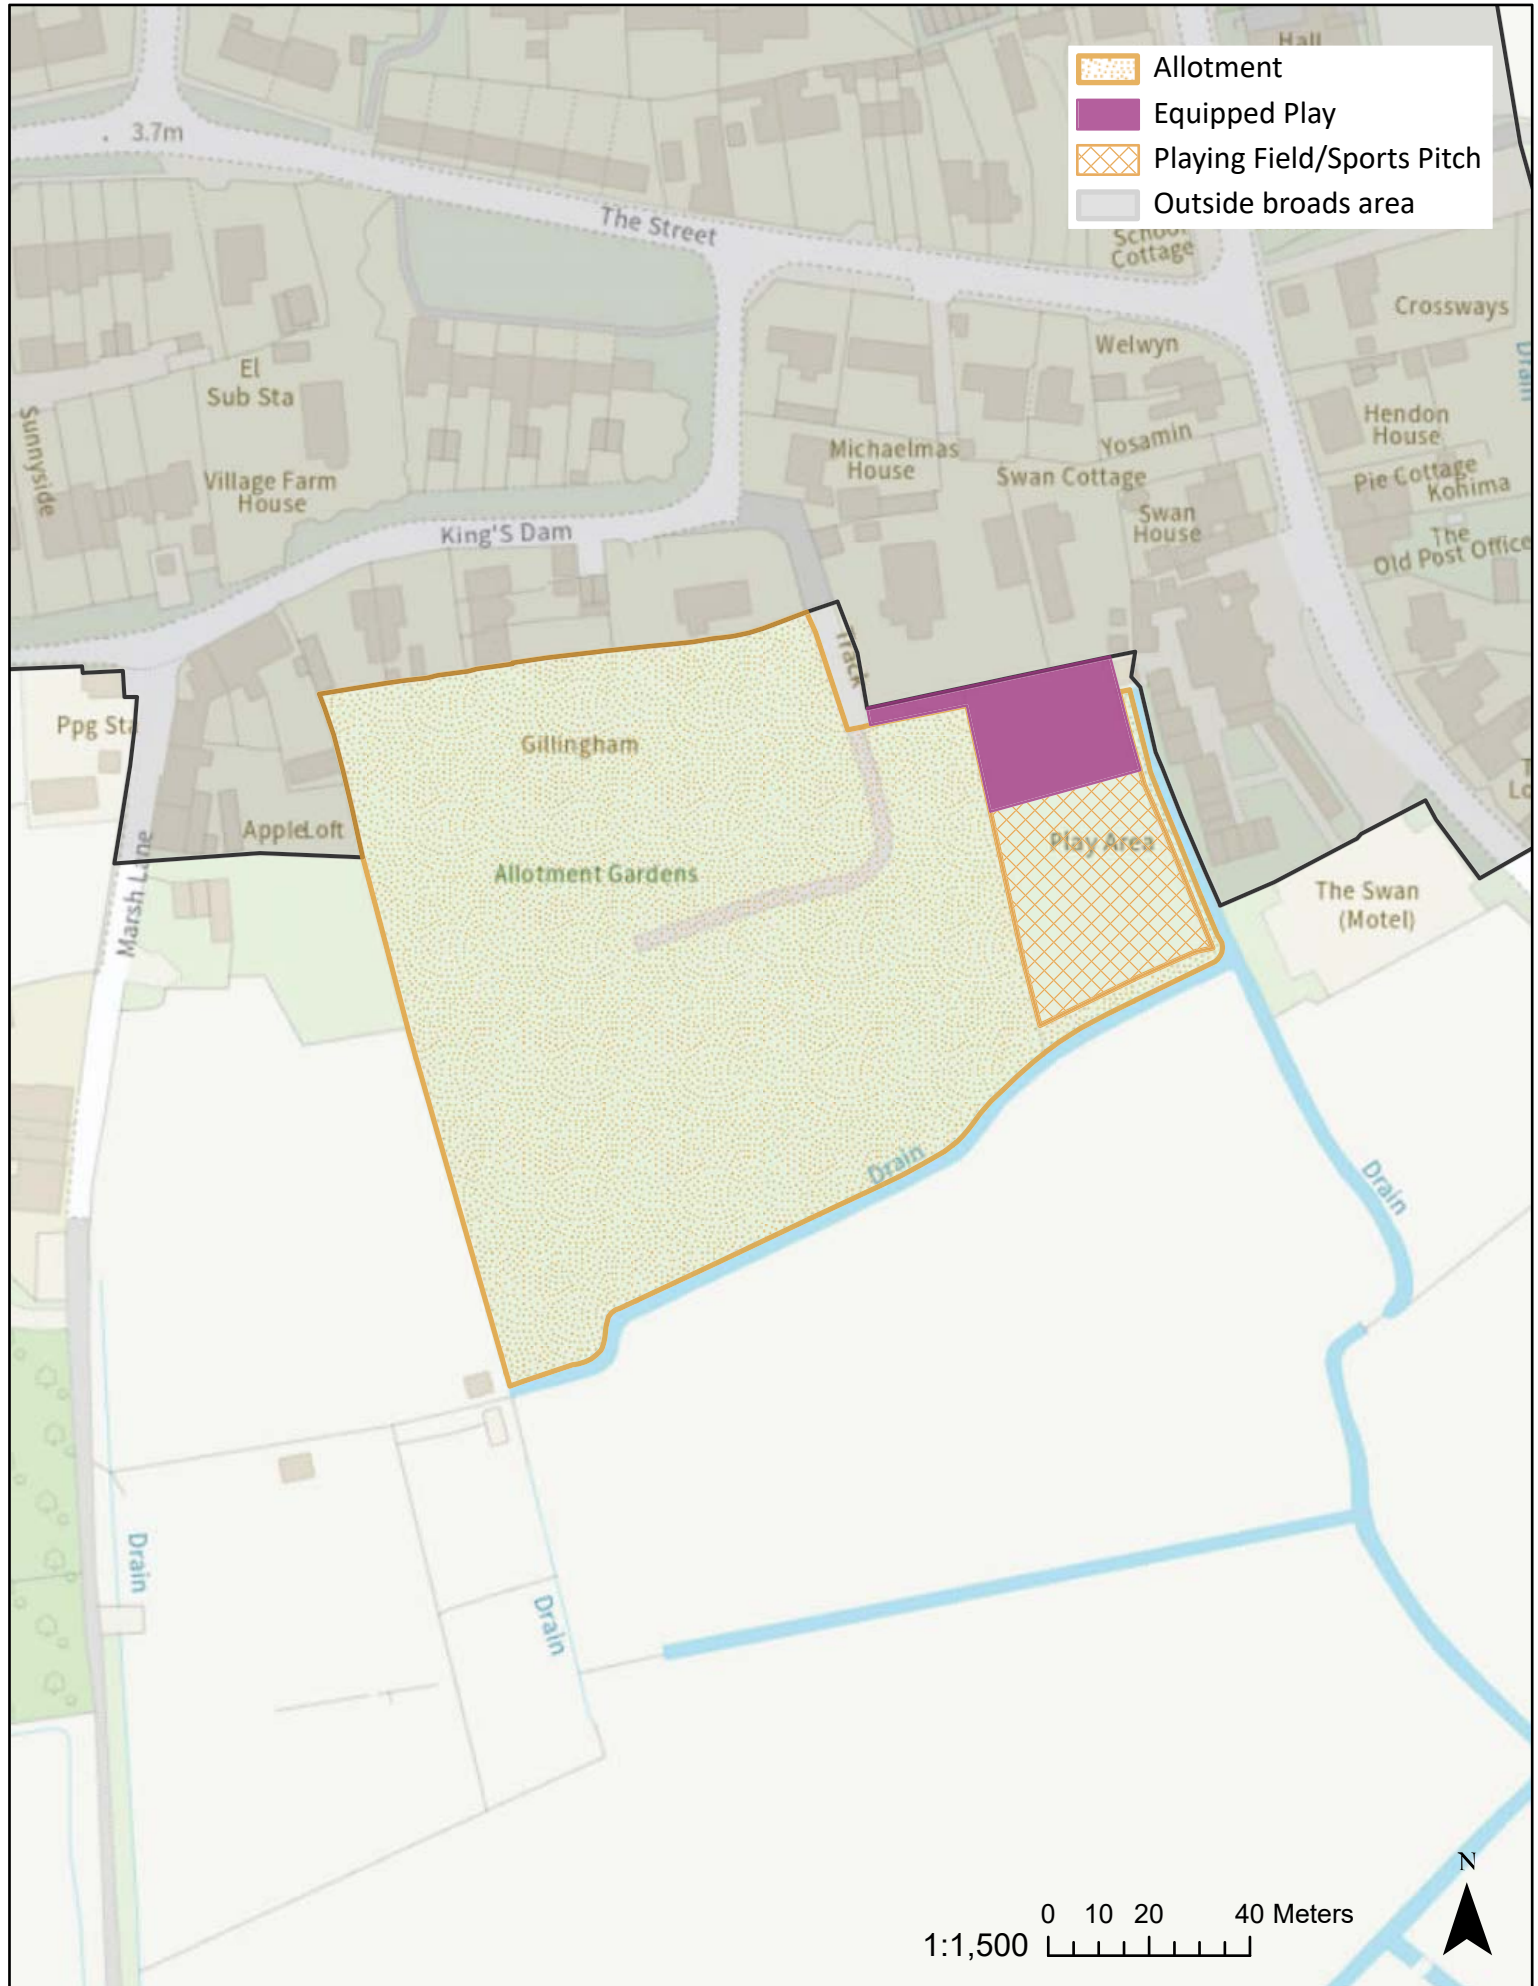

Open space: Waveney Meadow

Open space: Ditchingham

Open space: Gillingham

Open space: Ellingham

Open space: Nicholas Everitt Park

Open space: St Michael's Church, Church Lane, Oulton Broad

Open space: Cantley

Open space: Rockland

Open space: Bramerton

Open space: Surlingham Ferry

Open space: Bure Park

Open space: Thurne

Open space: Belaugh

Open space: Outney Common

© Crown copyright [and database rights] 2023 OS 100021573. You are permitted to use this data solely to enable you to respond to, or interact with, the organisation that provided you with the data. You are not permitted to copy, sub-license, distribute or sell any of this data to third parties in any form.

Open space: Beccles

© Crown copyright [and database rights] 2023 OS 100021573. You are permitted to use this data solely to enable you to respond to, or interact with, the organisation that provided you with the data. You are not permitted to copy, sub-license, distribute or sell any of this data to third parties in any form.