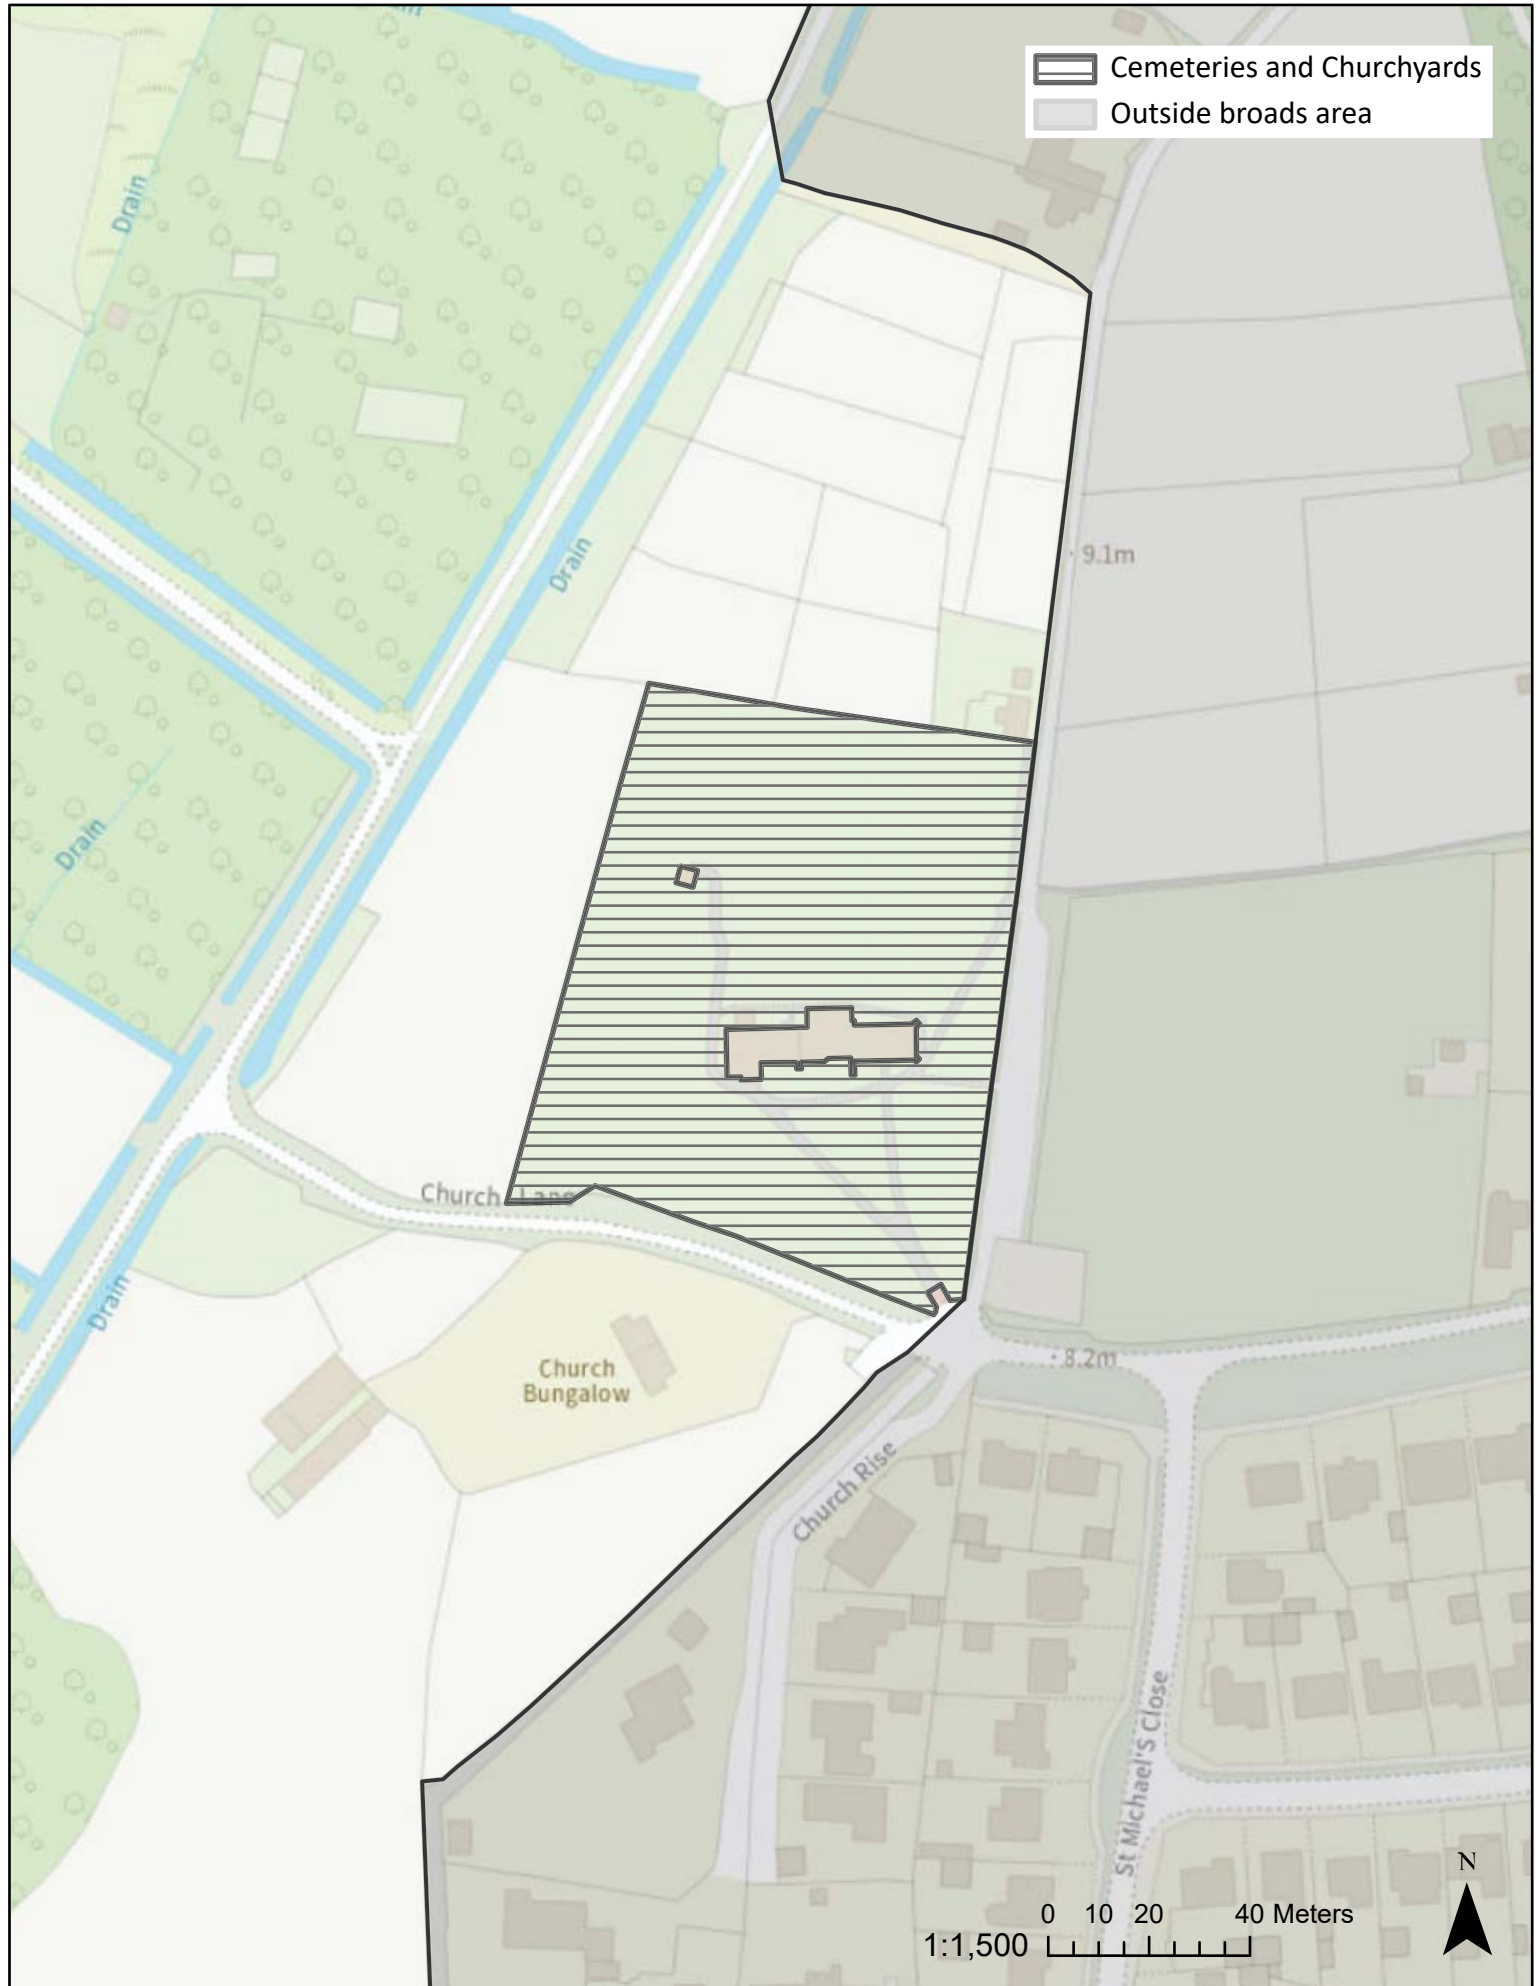

Open space: Waveney Meadow

Open space: Ditchingham

Open space: Gillingham

Open space: Ellingham

Open space: Nicholas Everitt Park

Open space: St Michael's Church, Church Lane, Oulton Broad

Open space: Cantley

Open space: Rockland

Open space: Bramerton

Open space: Surlingham Ferry

Open space: Bure Park

Open space: Thurne

Open space: Belaugh

Open space: Outney Common

© Crown copyright [and database rights] 2023 OS 100021573. You are permitted to use this data solely to enable you to respond to, or interact with, the organisation that provided you with the data. You are not permitted to copy, sub-license, distribute or sell any of this data to third parties in any form.

Open space: Beccles

© Crown copyright [and database rights] 2023 OS 100021573. You are permitted to use this data solely to enable you to respond to, or interact with, the organisation that provided you with the data. You are not permitted to copy, sub-license, distribute or sell any of this data to third parties in any form.