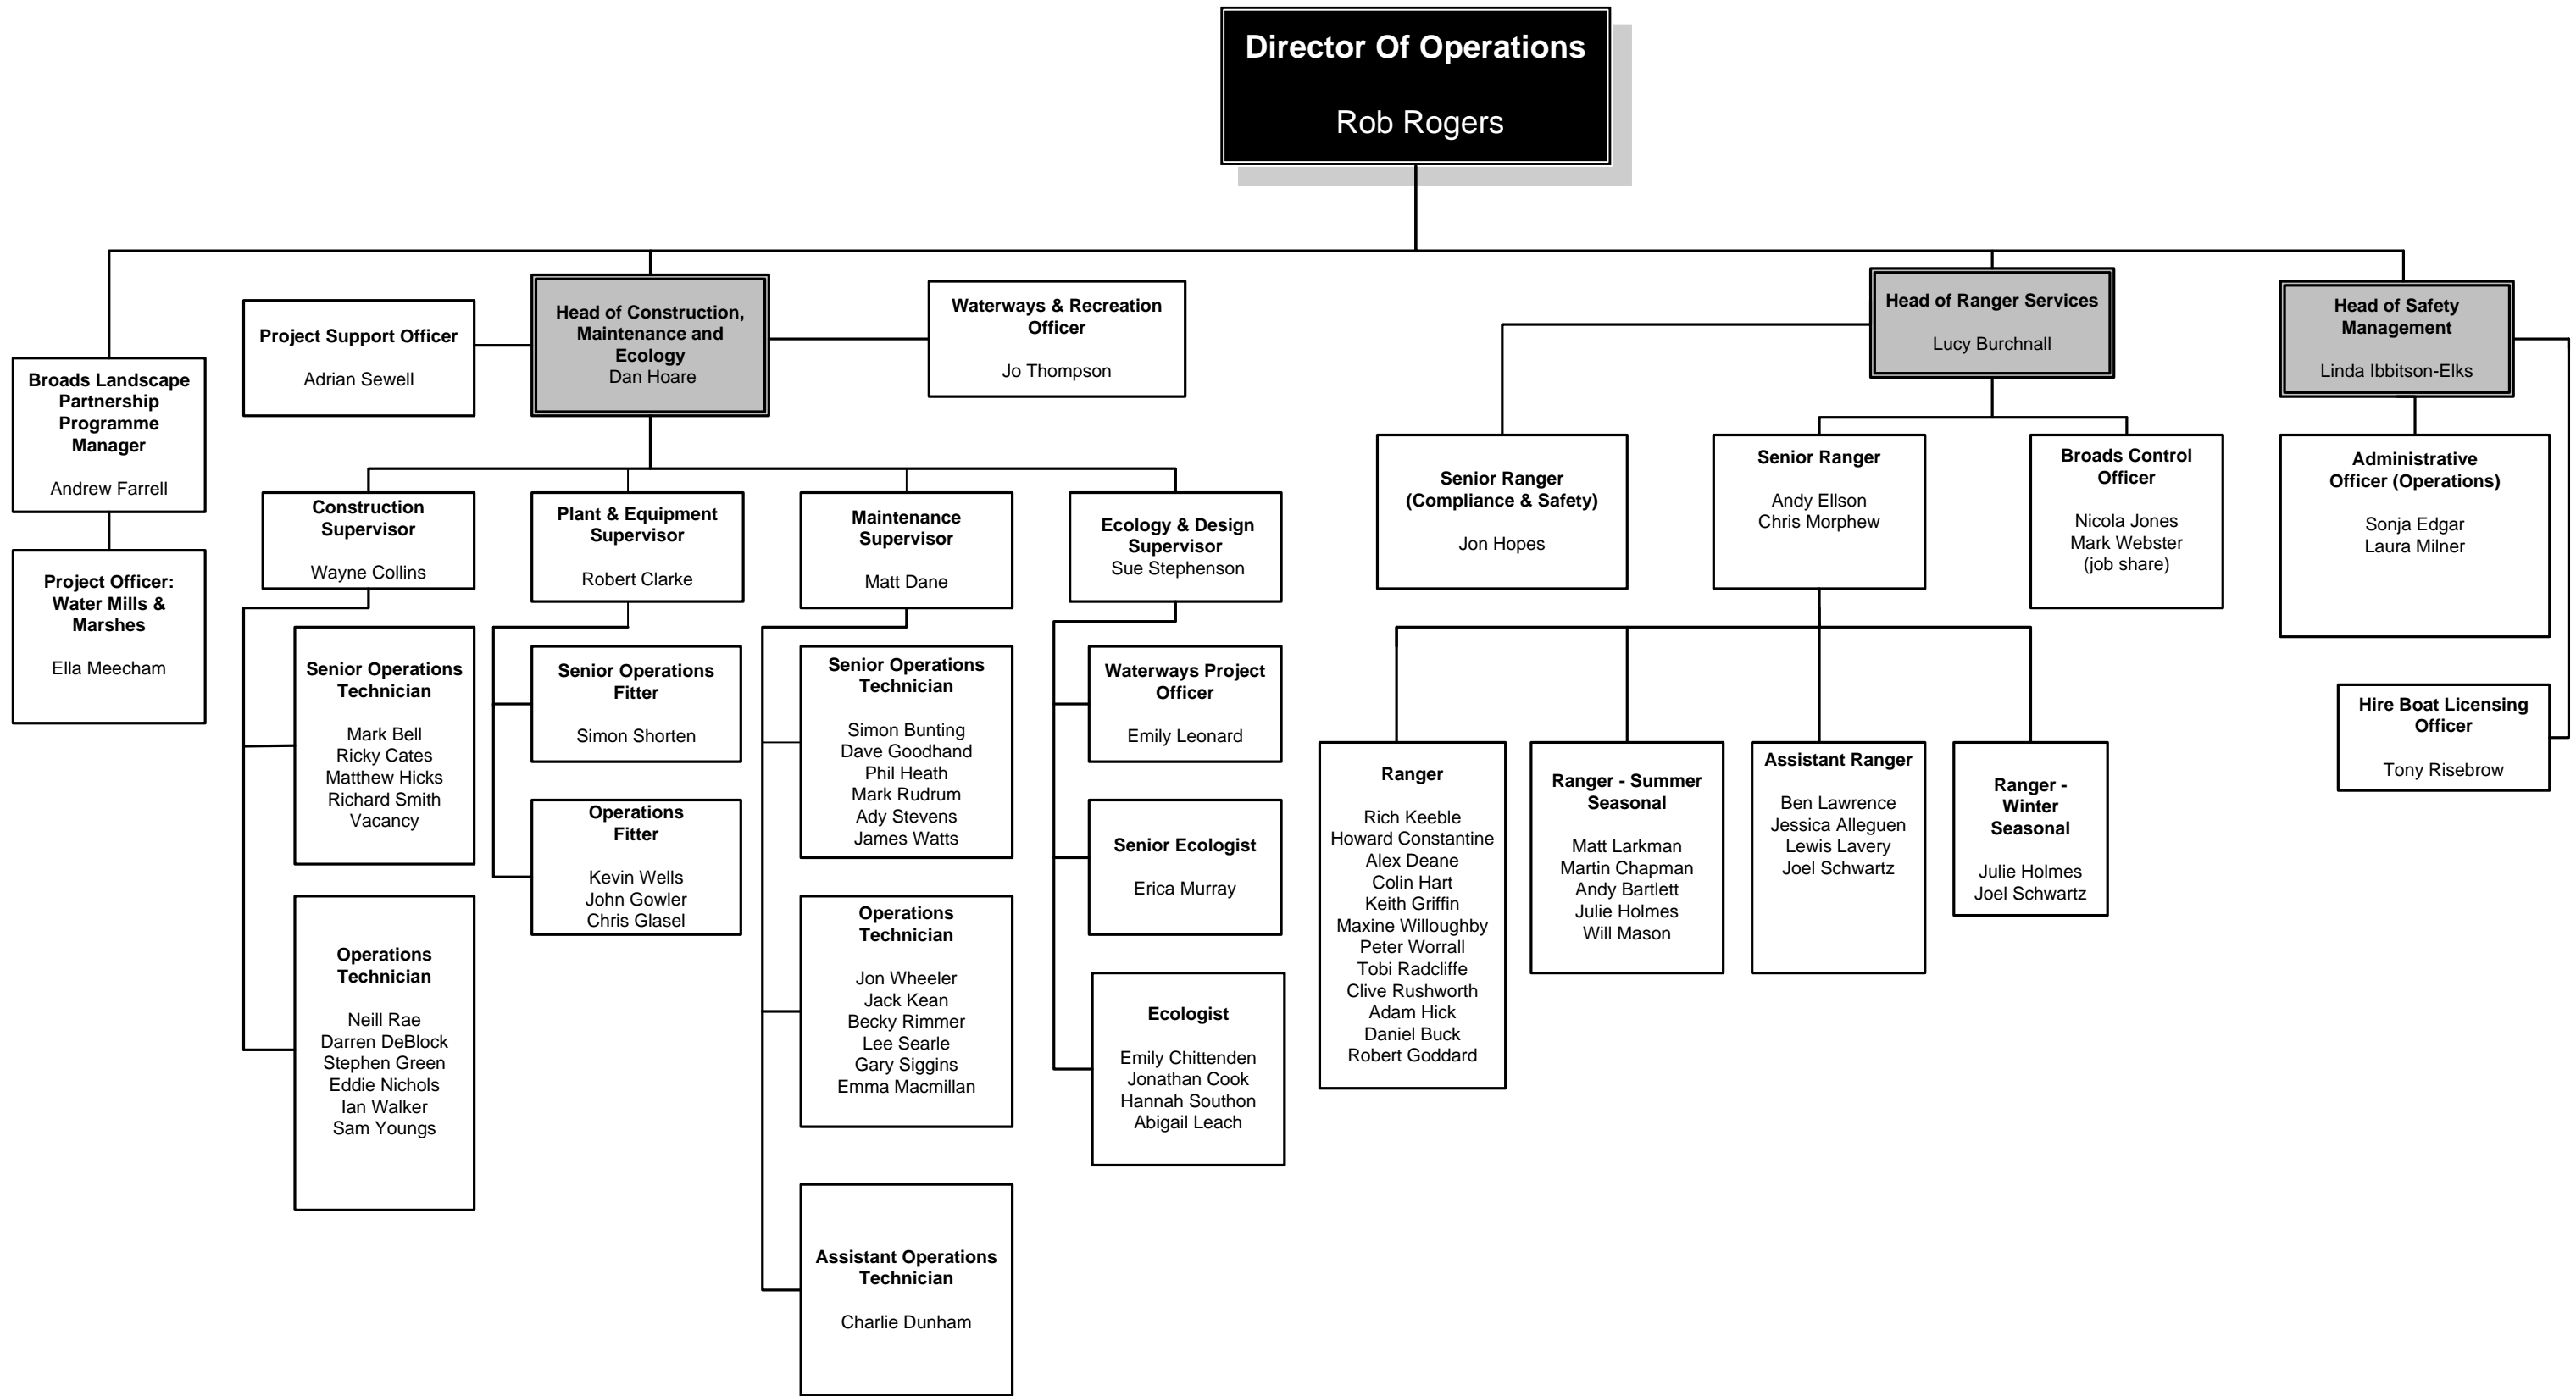

# Operations Directorate

# Strategic Services Directorate

Key:  
**Visitor Services Officers**  
 (H) Hoveton  
 (T) Toad Hole  
 (RA) Ranworth

**Quay Rangers**  
 (N) Norwich Quay  
 (R) Reedham Quay  
 (Y) Yarmouth Yacht Station  
 (RA) Ranworth