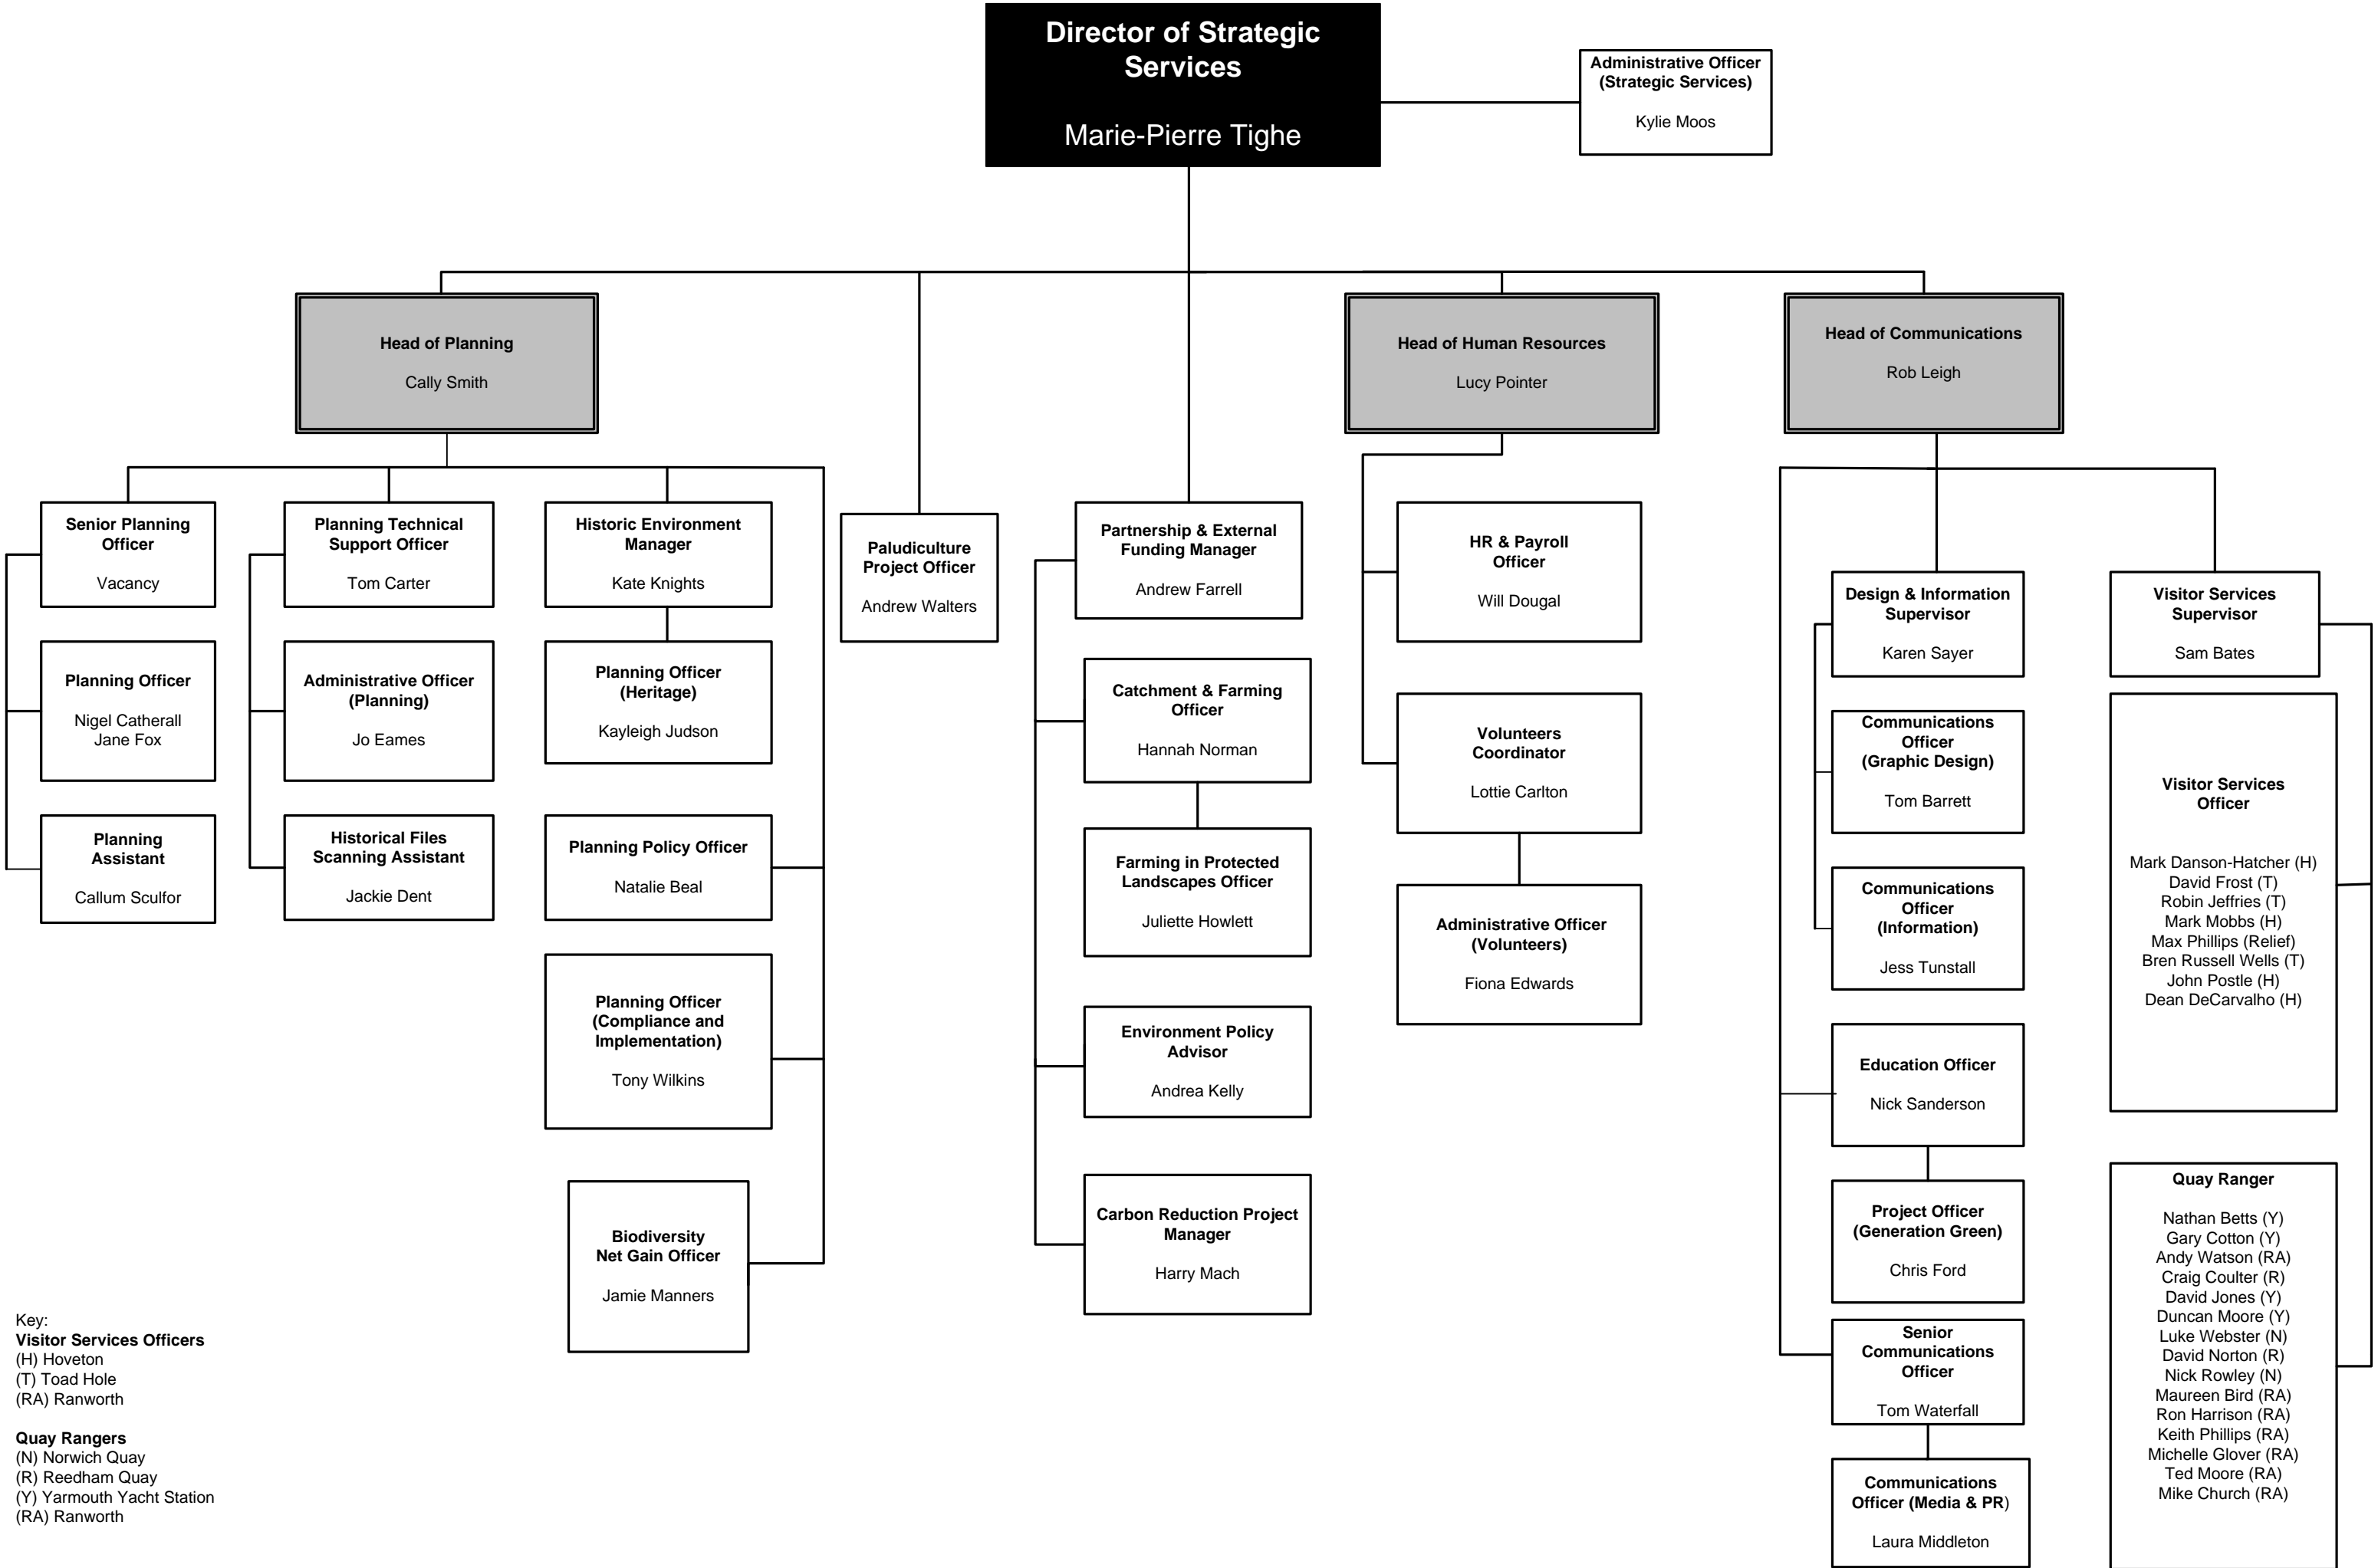

# Operations Directorate

# Strategic Services Directorate

Key:  
**Visitor Services Officers**  
 (H) Hoveton  
 (T) Toad Hole  
 (RA) Ranworth

**Quay Rangers**  
 (N) Norwich Quay  
 (R) Reedham Quay  
 (Y) Yarmouth Yacht Station  
 (RA) Ranworth