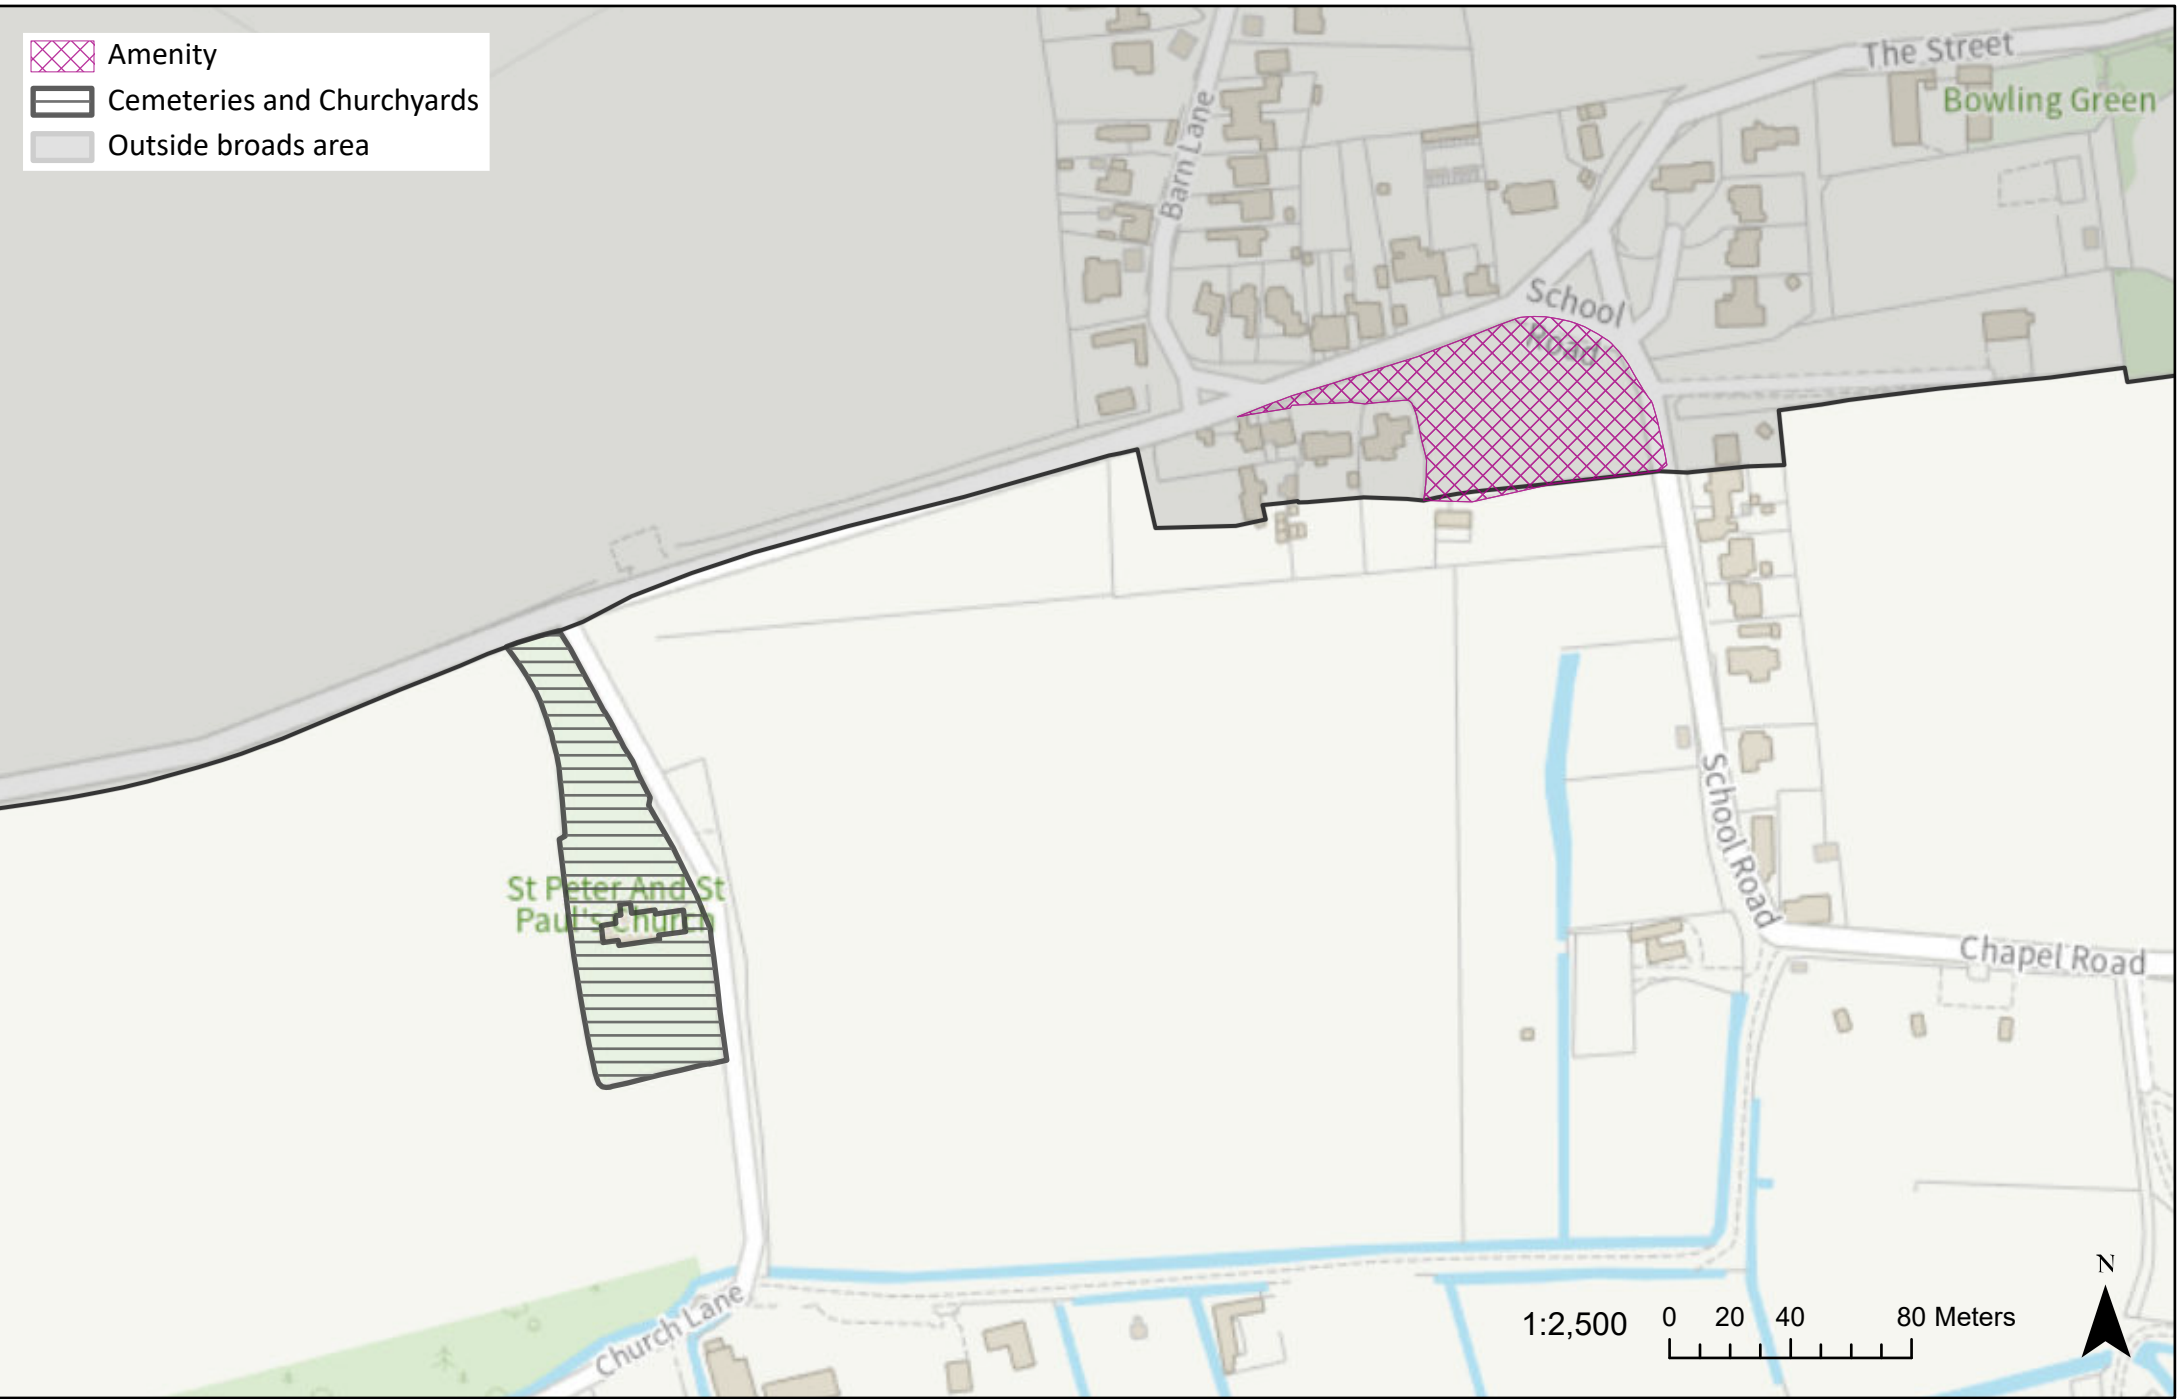

Open space: Runham

- Amenity
- Cemeteries and Churchyards
- Outside broads area

© Crown copyright [and database rights] 2023 OS 100021573. You are permitted to use this data solely to enable you to respond to, or interact with, the organisation that provided you with the data. You are not permitted to copy, sub-license, distribute or sell any of this data to third parties in any form.