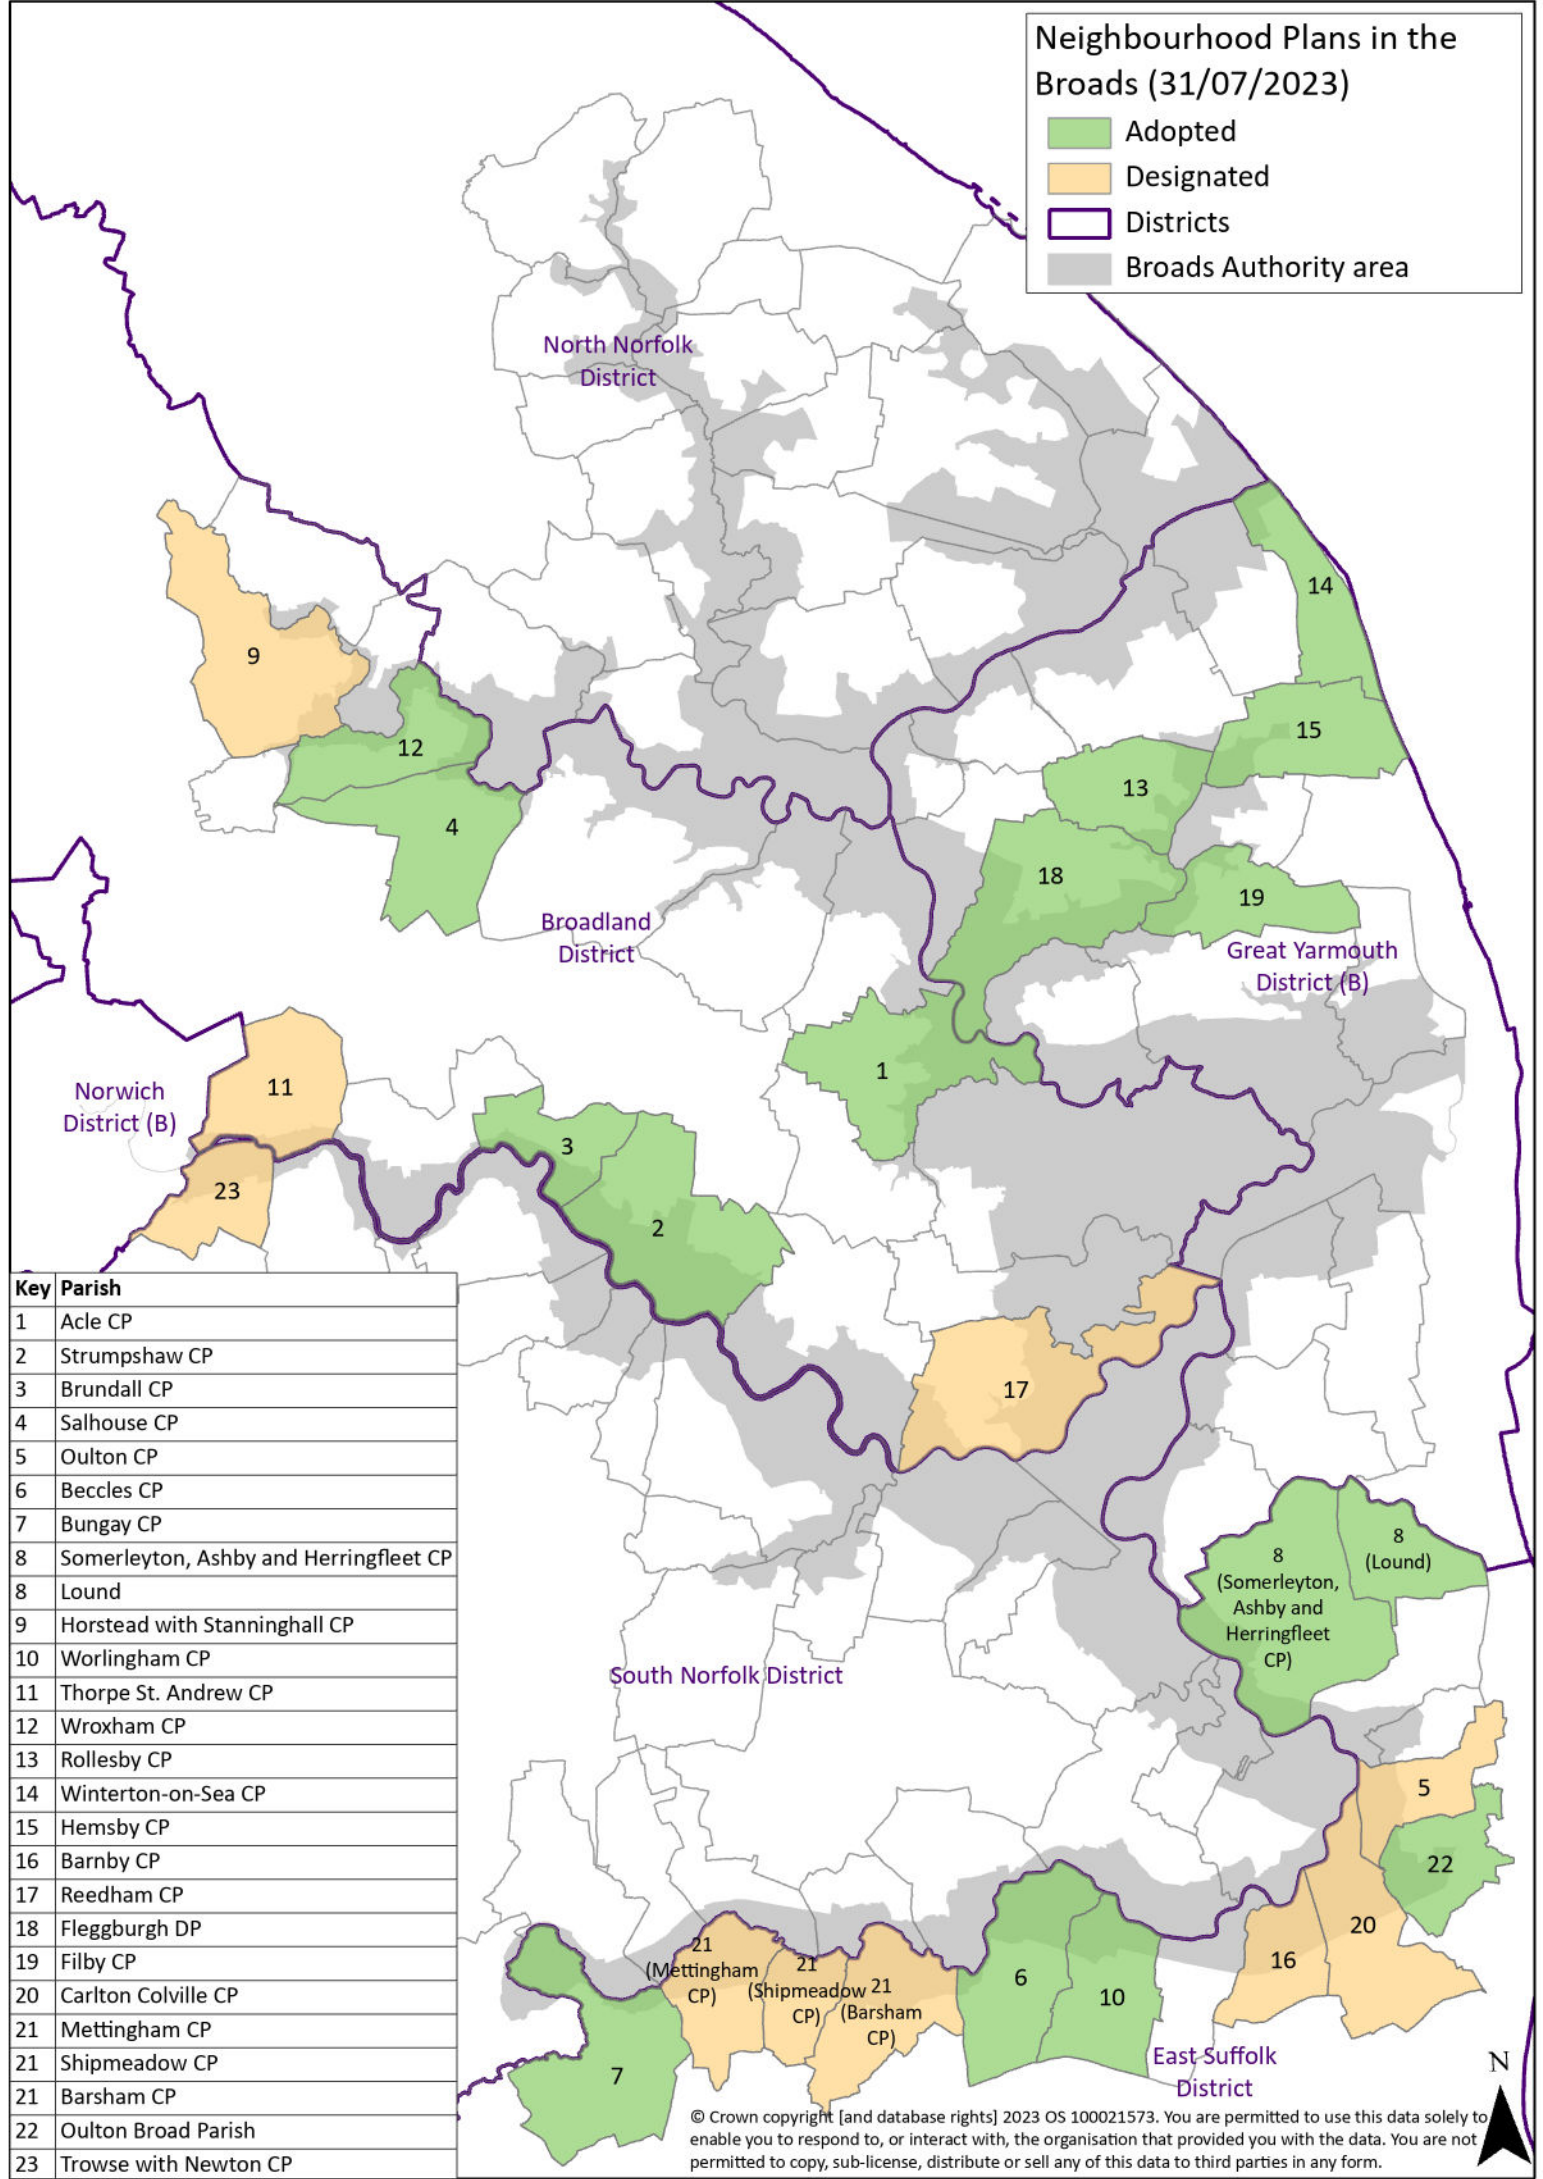

Neighbourhood Plans in the Broads (31/07/2023)

- Adopted
- Designated
- Districts
- Broads Authority area

Key	Parish
1	Acle CP
2	Strumpshaw CP
3	Brundall CP
4	Salhouse CP
5	Oulton CP
6	Beccles CP
7	Bungay CP
8	Somerleyton, Ashby and Herringfleet CP
8	Lound
9	Horstead with Stanninghall CP
10	Worlingham CP
11	Thorpe St. Andrew CP
12	Wroxham CP
13	Rollesby CP
14	Winterton-on-Sea CP
15	Hemsby CP
16	Barnby CP
17	Reedham CP
18	Fleggburgh DP
19	Filby CP
20	Carlton Colville CP
21	Mettingham CP
21	Shipmeadow CP
21	Barsham CP
21	Barsham CP
22	Oulton Broad Parish
23	Trowse with Newton CP

© Crown copyright [and database rights] 2023 OS 100021573. You are permitted to use this data solely to enable you to respond to, or interact with, the organisation that provided you with the data. You are not permitted to copy, sub-license, distribute or sell any of this data to third parties in any form.