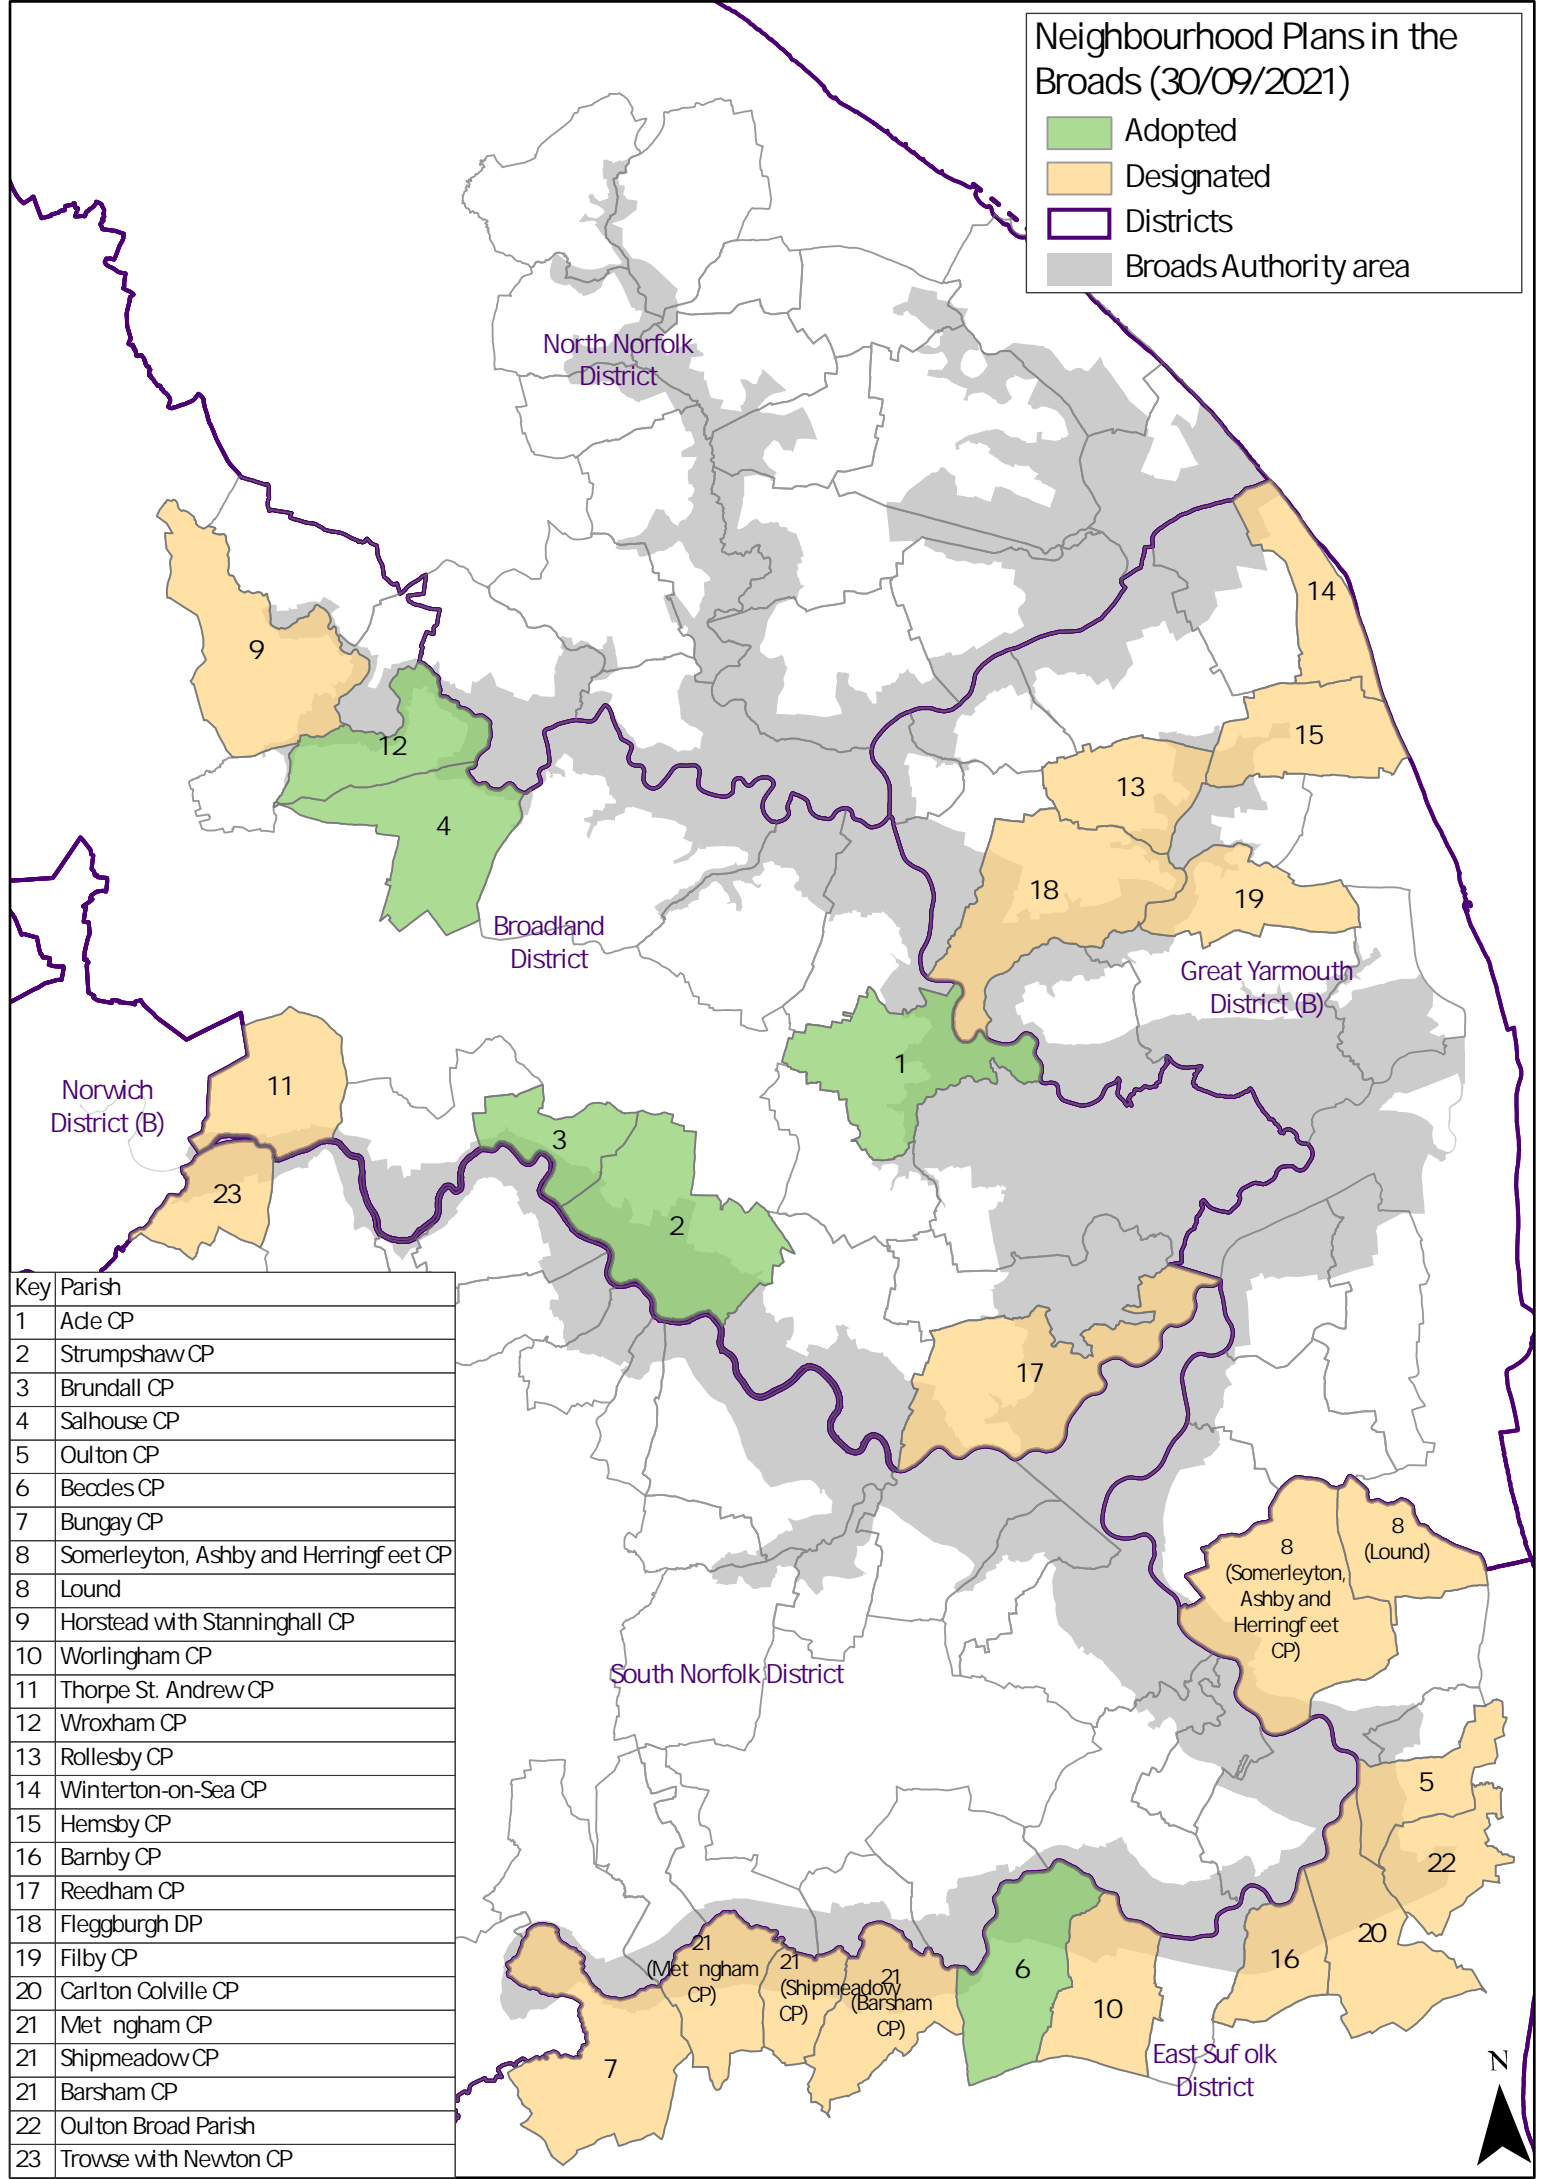

Neighbourhood Plans in the Broads (30/09/2021)

- Adopted
- Designated
- Districts
- Broads Authority area

Key	Parish
1	Ade CP
2	Strumpshaw CP
3	Brundall CP
4	Salhouse CP
5	Oulton CP
6	Beccles CP
7	Bungay CP
8	Somerleyton, Ashby and Herringfleet CP
8	Lound
9	Horstead with Stanninghall CP
10	Worlingham CP
11	Thorpe St. Andrew CP
12	Wroxham CP
13	Rollsby CP
14	Winterton-on-Sea CP
15	Hemsby CP
16	Barnby CP
17	Reedham CP
18	Fleggburgh DP
19	Filby CP
20	Carlton Colville CP
21	Mettingham CP
21	Shipmeadow CP
21	Barsham CP
22	Oulton Broad Parish
23	Trowse with Newton CP