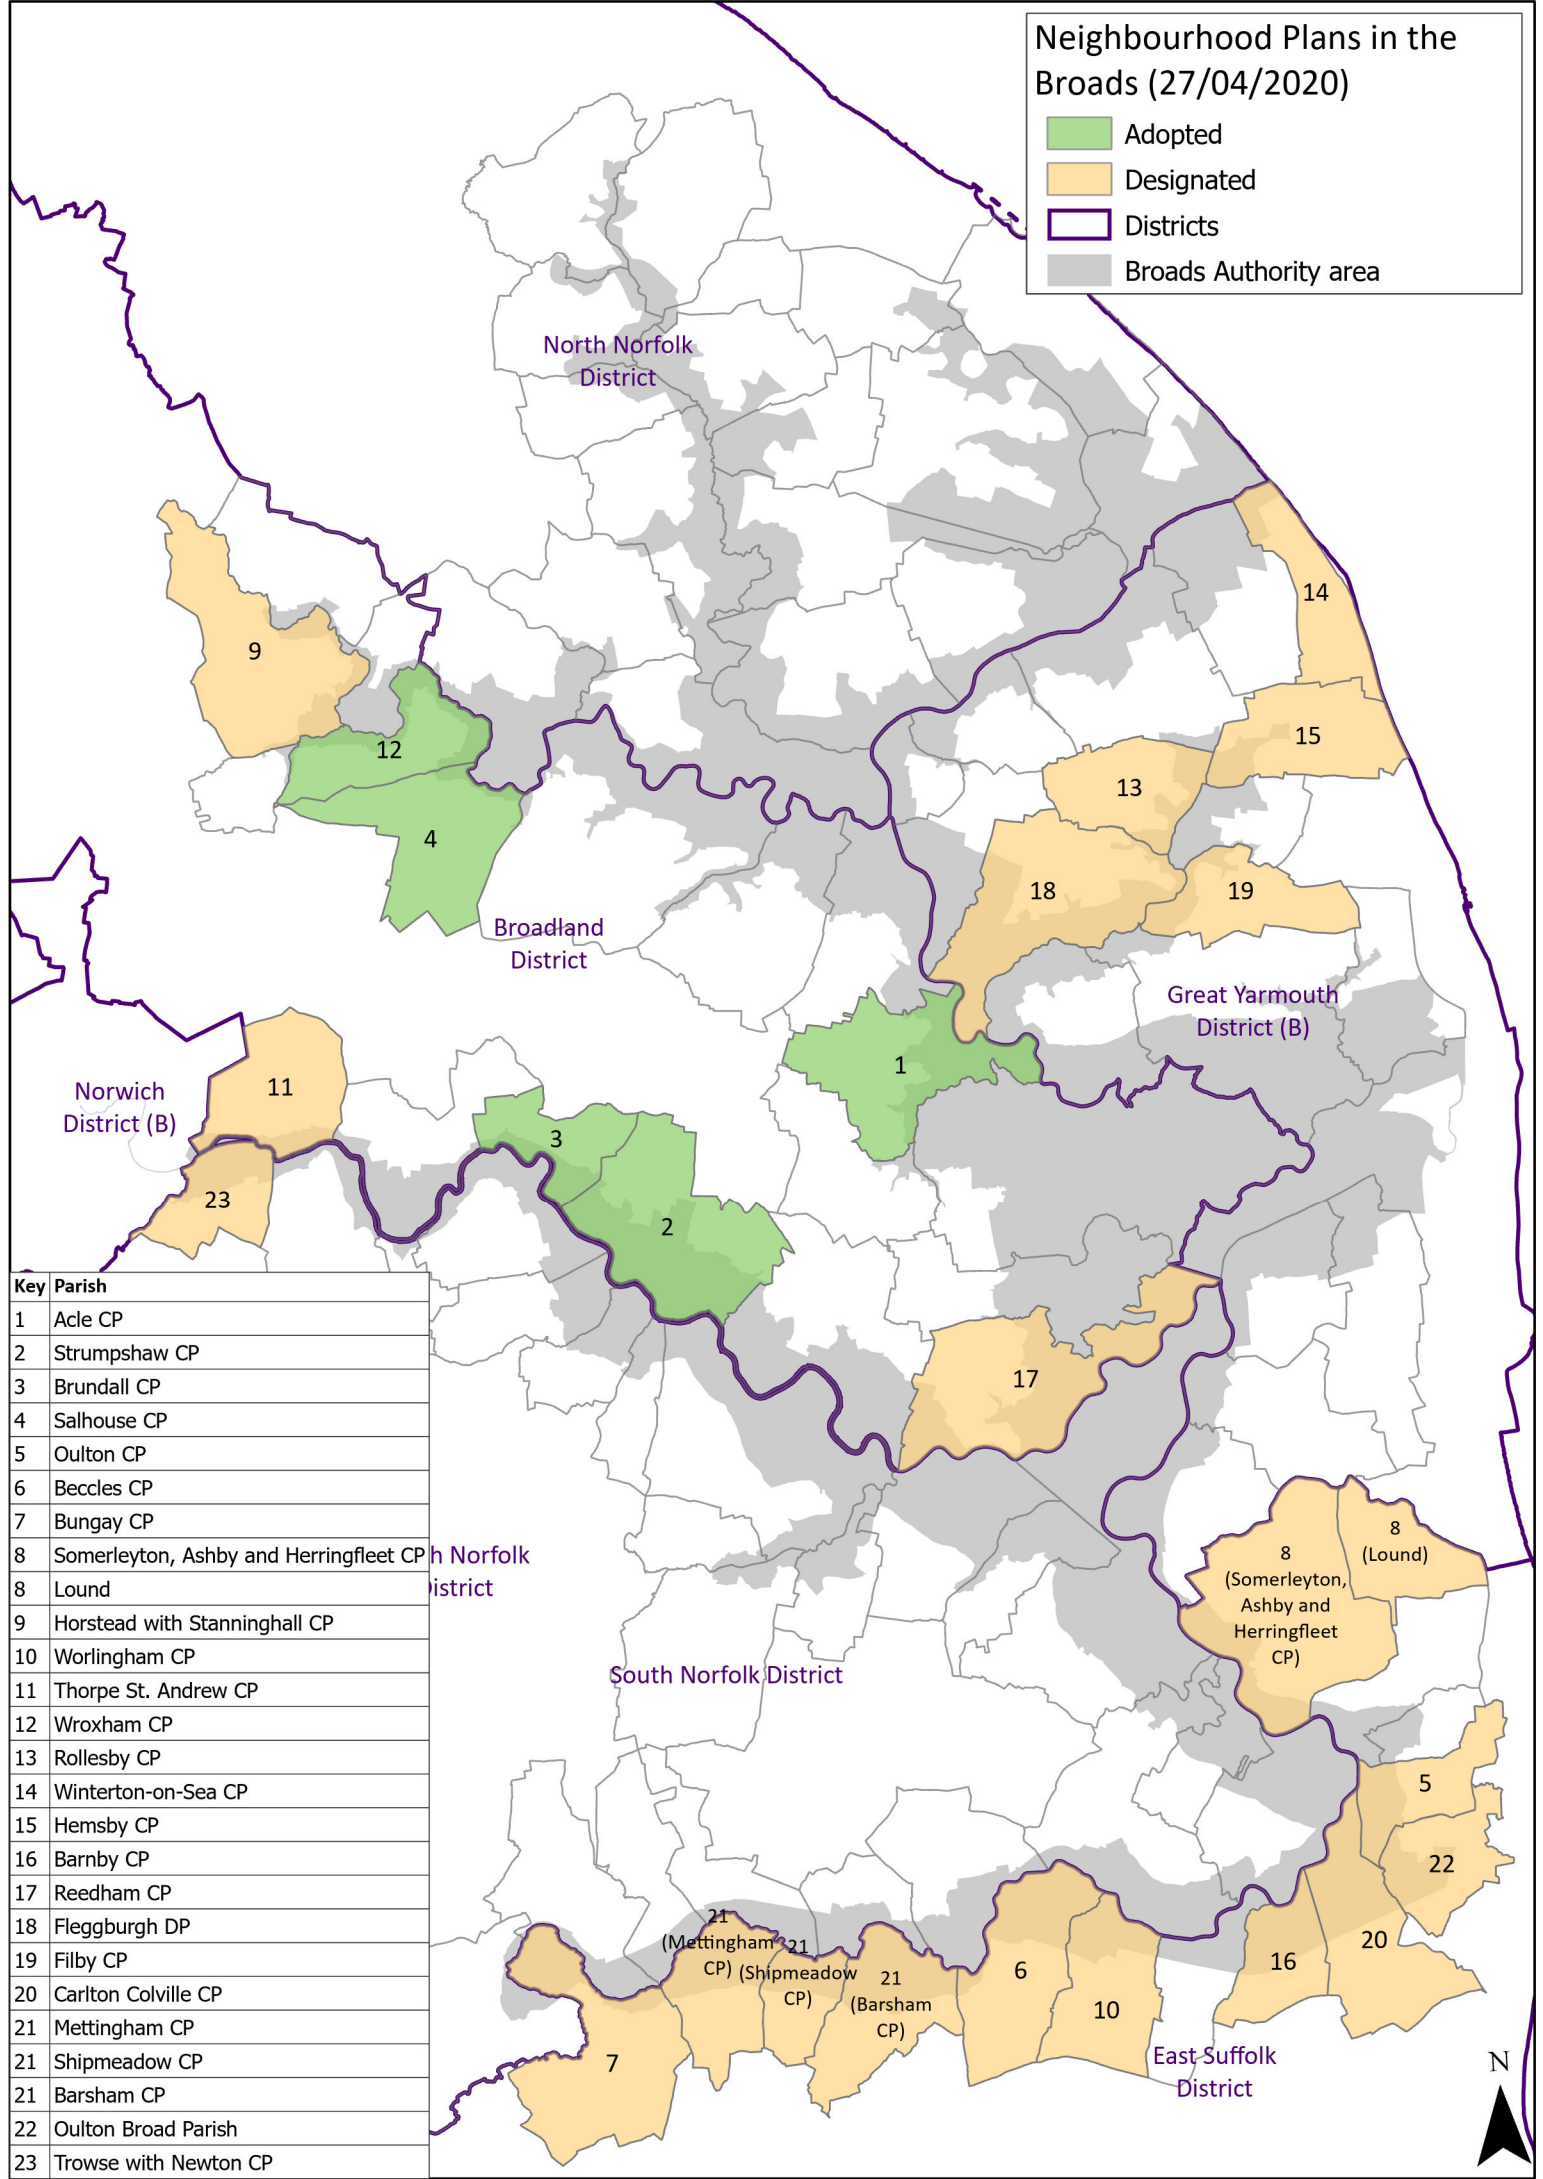

Neighbourhood Plans in the Broads (27/04/2020)

- Adopted
- Designated
- Districts
- Broads Authority area

Key	Parish
1	Acle CP
2	Strumpshaw CP
3	Brundall CP
4	Salhouse CP
5	Oulton CP
6	Beccles CP
7	Bungay CP
8	Somerleyton, Ashby and Herringfleet CP
8	Lound
9	Horstead with Stanninghall CP
10	Worlingham CP
11	Thorpe St. Andrew CP
12	Wroxham CP
13	Rollesby CP
14	Winterton-on-Sea CP
15	Hemsby CP
16	Barnby CP
17	Reedham CP
18	Fleggburgh DP
19	Filby CP
20	Carlton Colville CP
21	Mettingham CP
21	Shipmeadow CP
21	Barsham CP
22	Oulton Broad Parish
23	Trowse with Newton CP