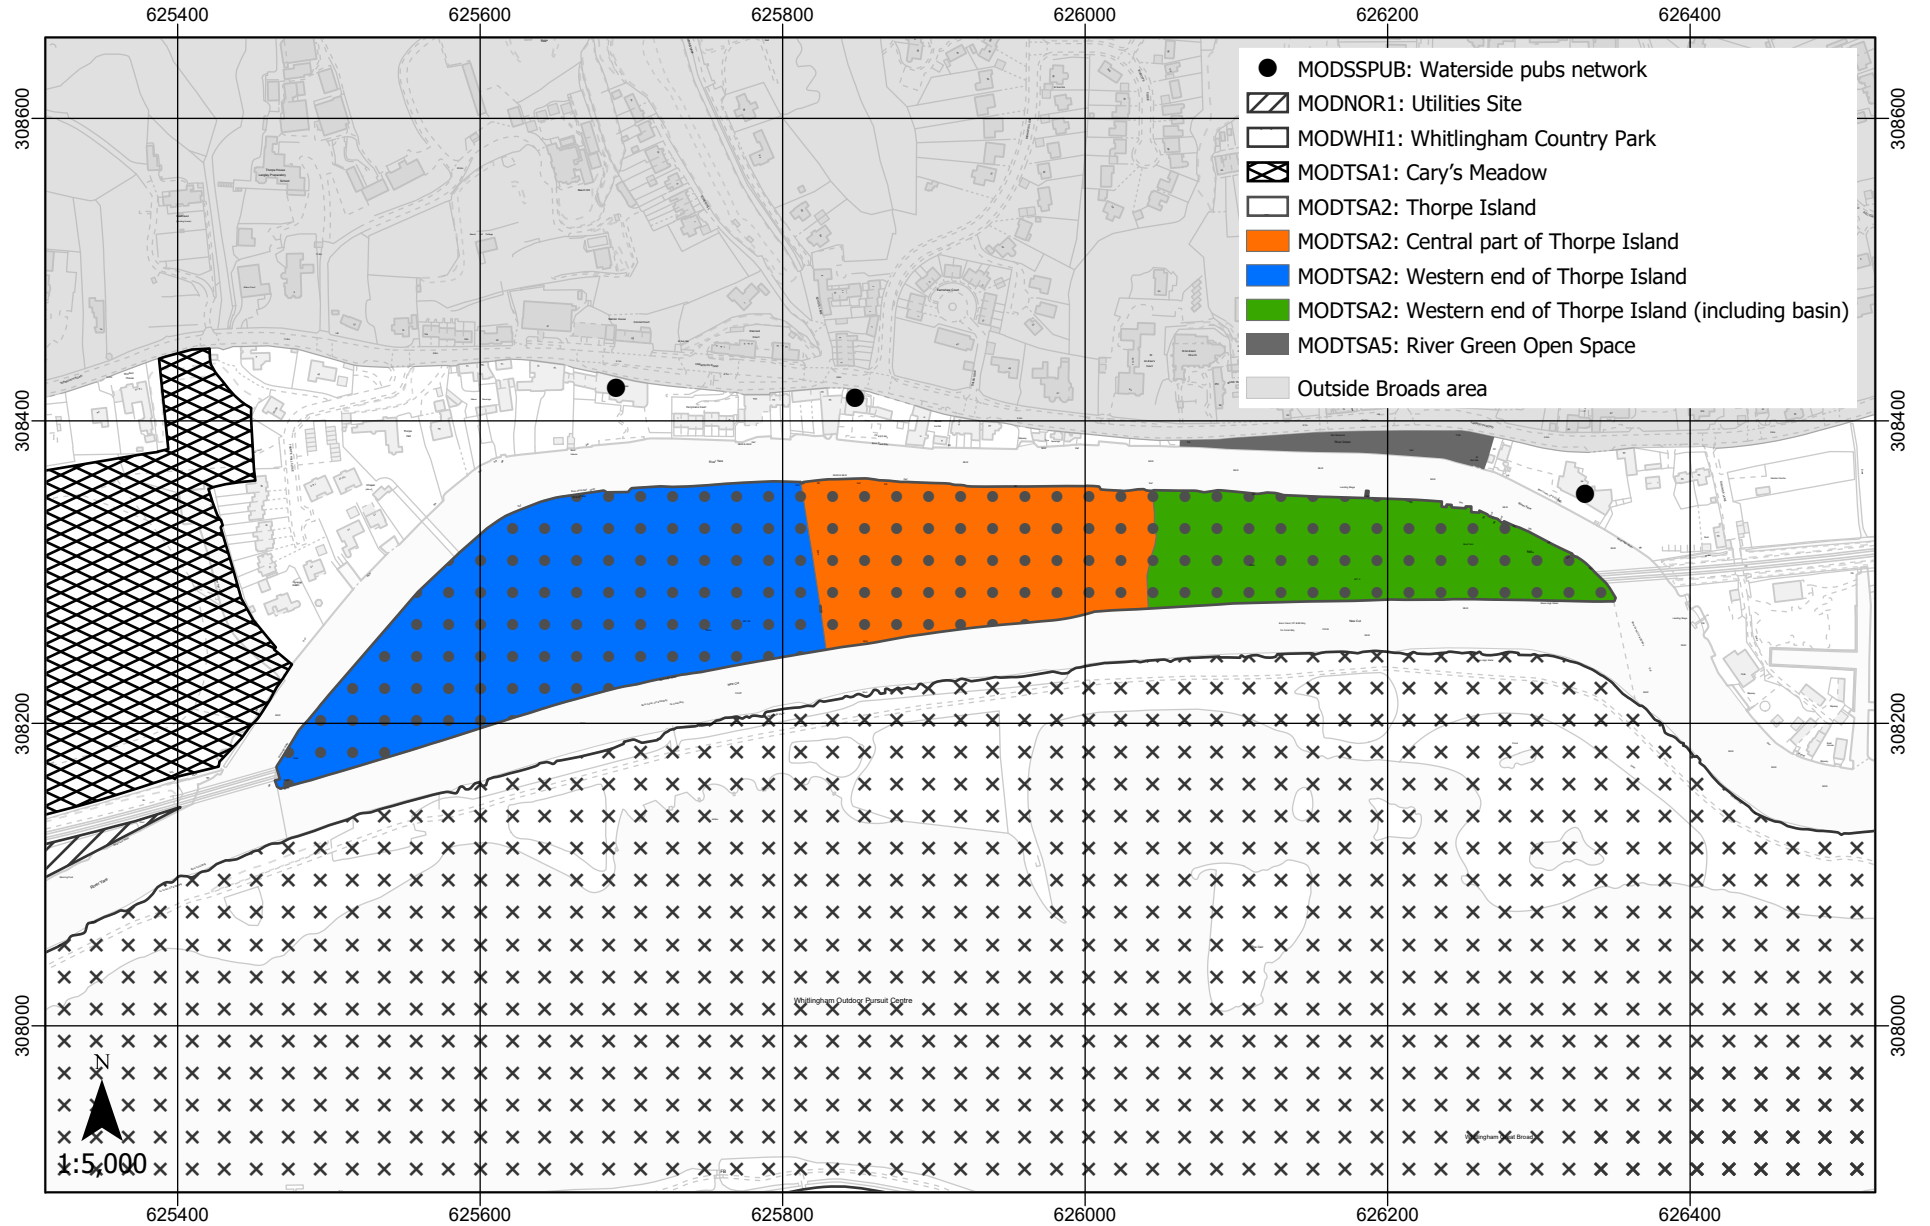

12. NORWICH
Policy Inset Map

© Crown copyright [and database rights] 2018 OS 100021573. You are granted a non-exclusive, royalty free, revocable licence solely to view the Licensed Data for non-commercial purposes for the period during which the Broads Authority makes it available. You are not permitted to copy, sub-license, distribute, sell or otherwise make available the Licensed Data to third parties in any form. Third party rights to enforce the terms of this licence shall be reserved to OS. © Historic England 2018. Contains Ordnance Survey data.