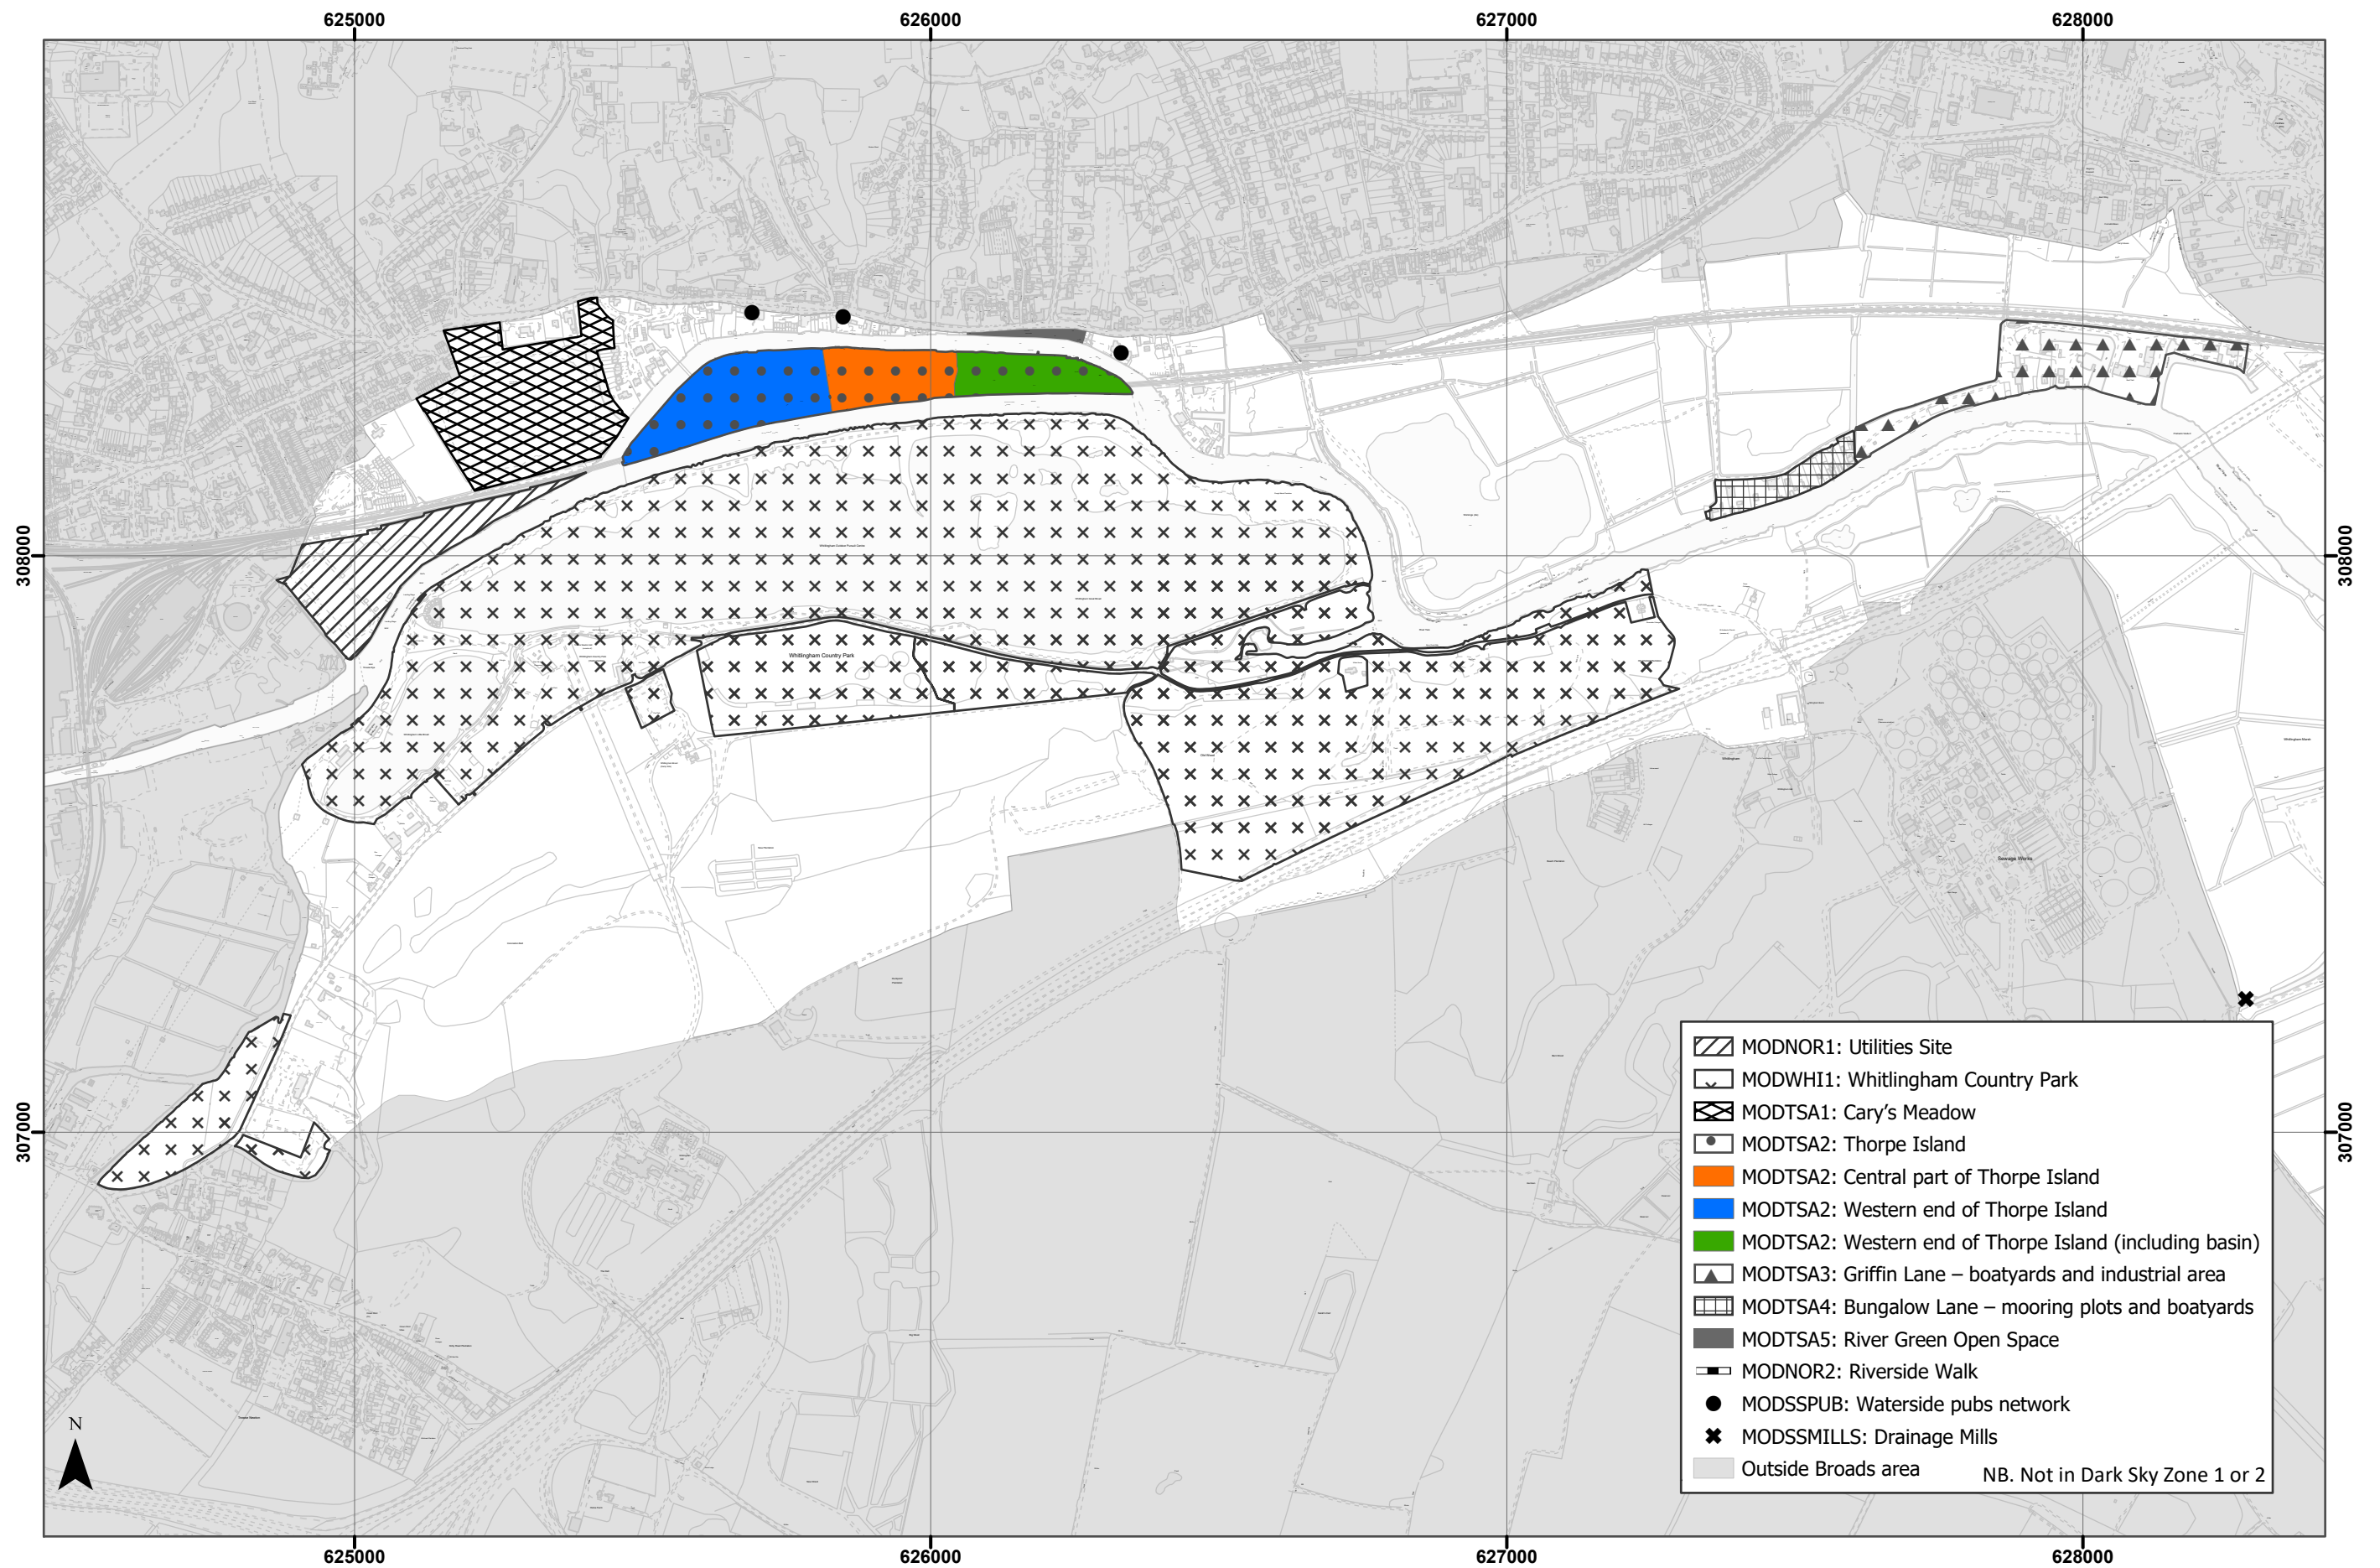

12. NORWICH
Policy Inset Map

© Crown copyright [and database rights] 2018 OS 100021573. You are granted a non-exclusive, royalty free, revocable licence solely to view the Licensed Data for non-commercial purposes for the period during which the Broads Authority makes it available. You are not permitted to copy, sub-license, distribute, sell or otherwise make available the Licensed Data to third parties in any form. Third party rights to enforce the terms of this licence shall be reserved to OS. © Historic England 2018. Contains Ordnance Survey data.