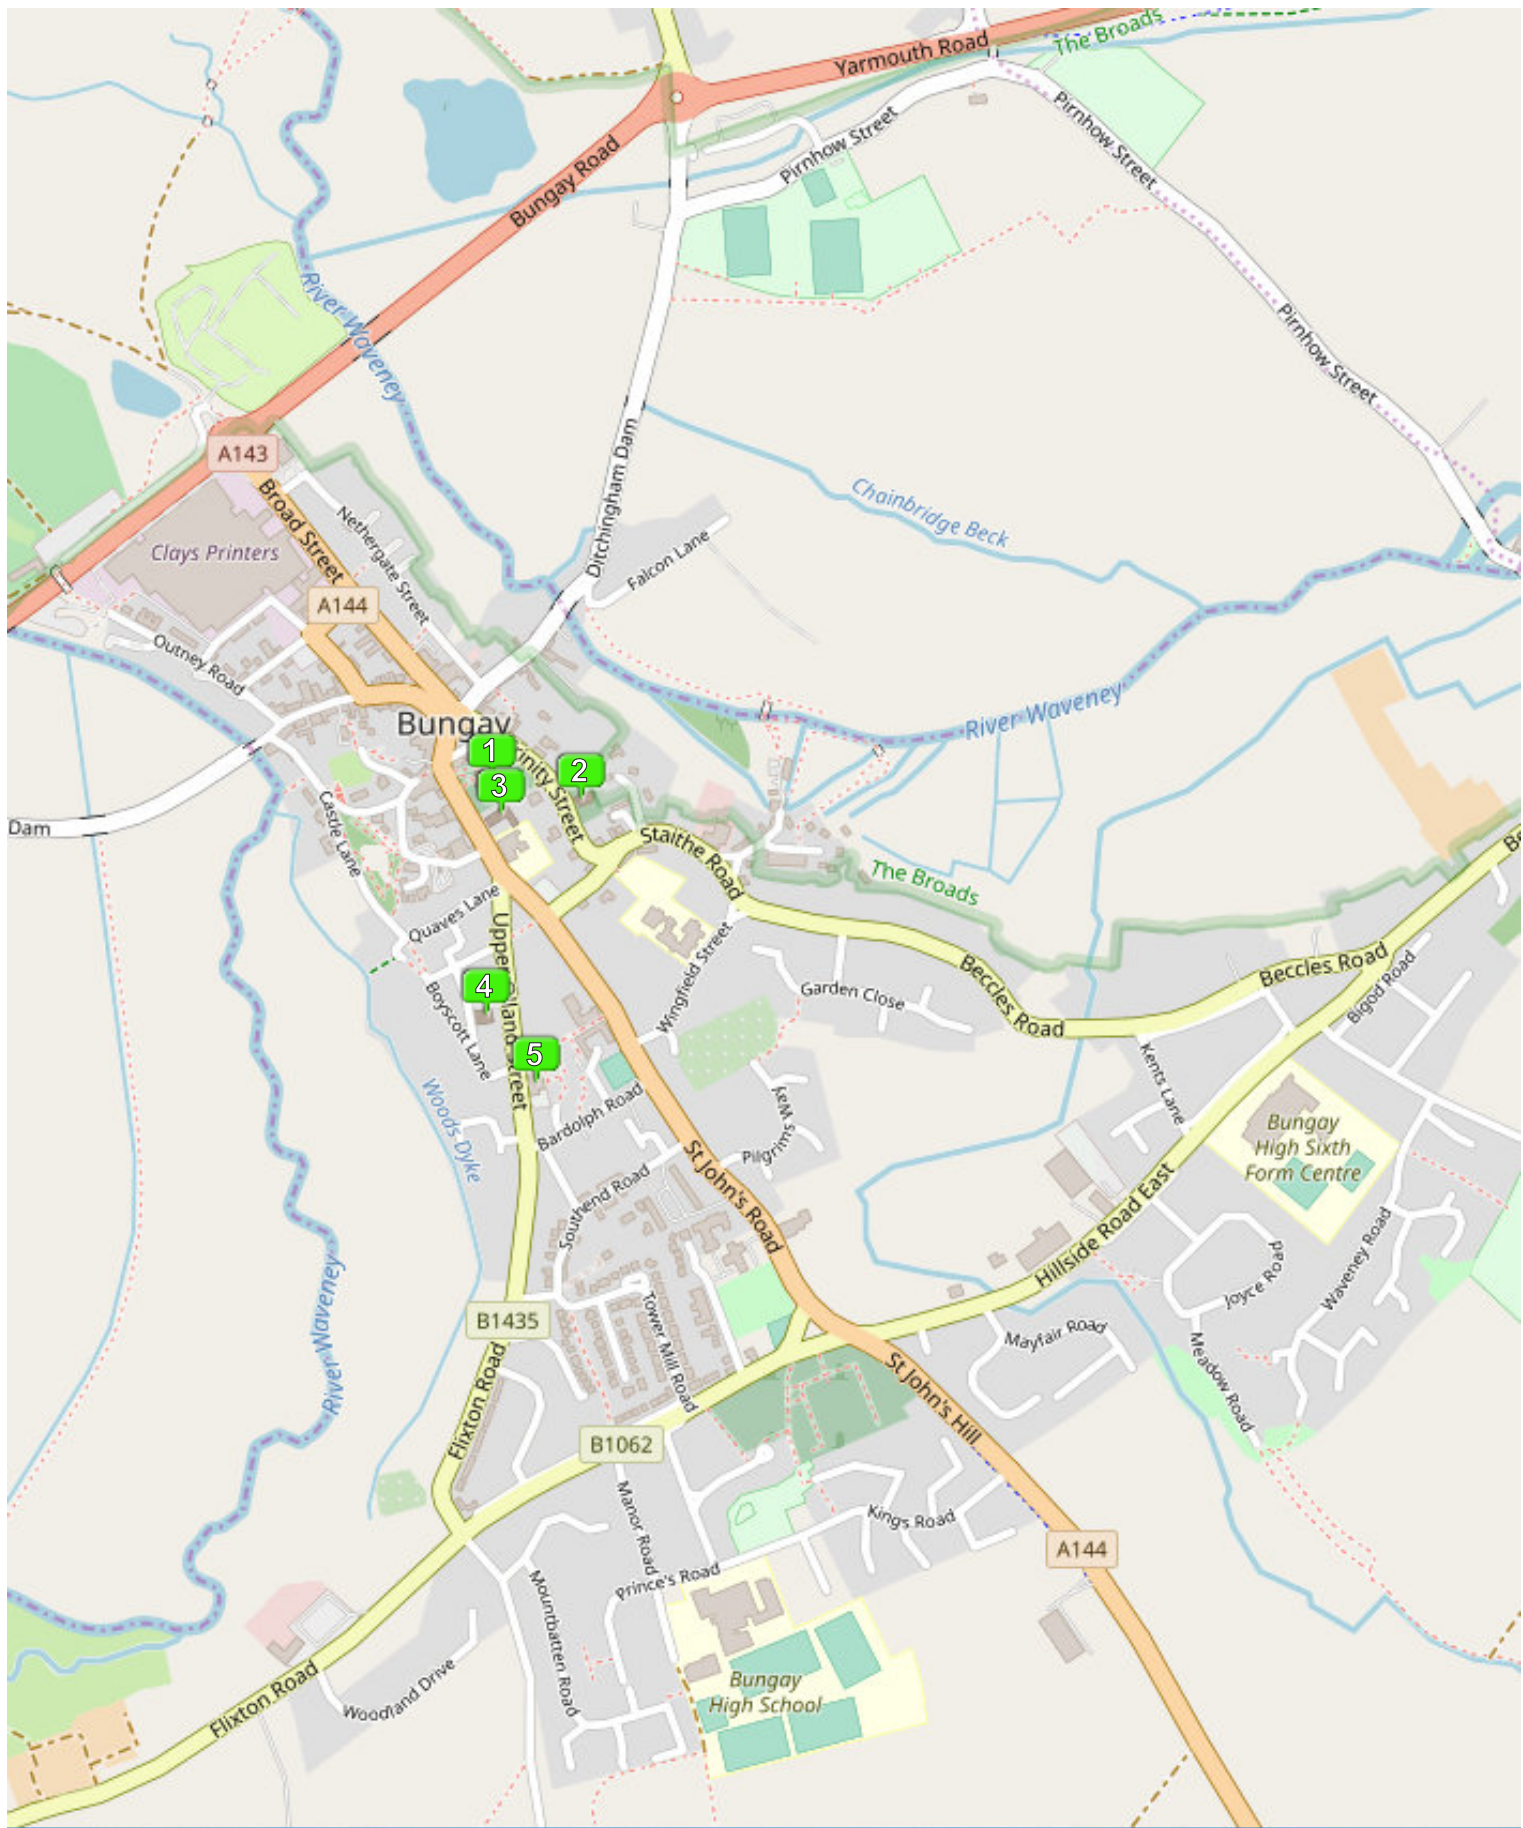

Meeting Places

- 1 Community Centre
- 2 Fisher Theatre
- 3 Royal British Legion Club
- 4 Emmanuel Church
- 5 Library
- 6 Chaucer Club
- 7 Riverside Centre
- 8 Fleece Inn

Day Care & Residential Care Homes

- 1 All Hallows
- 2 Holmwood
- 3 Chevington Lodge
- 4 St Mary's House

Medical

- 1 Bungay Medical Practice
- 2 St Mary's Practice
- 3 Physio East
- 4 Boots
- 5 Boots
- 6 D R Grey
- 7 Martin Storey
- 8 Daniel Evans

Education

- | | |
|-------------------------|----------------------|
| 1 Library | 9 Hillside Road East |
| 2 Black Dog Arts | 10 Sew & So's |
| 3 Fisher Theatre | 11 Owl's |
| 4 Emmanuel Church | 12 Girl Guides |
| 5 Beehive | 13 St John Ambulance |
| 6 St Edmunds School | 14 Sea Scouts |
| 7 Bungay Primary School | 15 Bungay Museum |
| 8 Bungay High School | |

Religion

- 1 St Mary's Church
- 2 Holy Trinity Church
- 3 St Edmunds Catholic Church
- 4 Emmanuel Church
- 5 Community Centre

Sport

- 1 Owl's
- 2 Community Centre
- 3 High School
- 4 Chaucer Club
- 5 Canoe Club