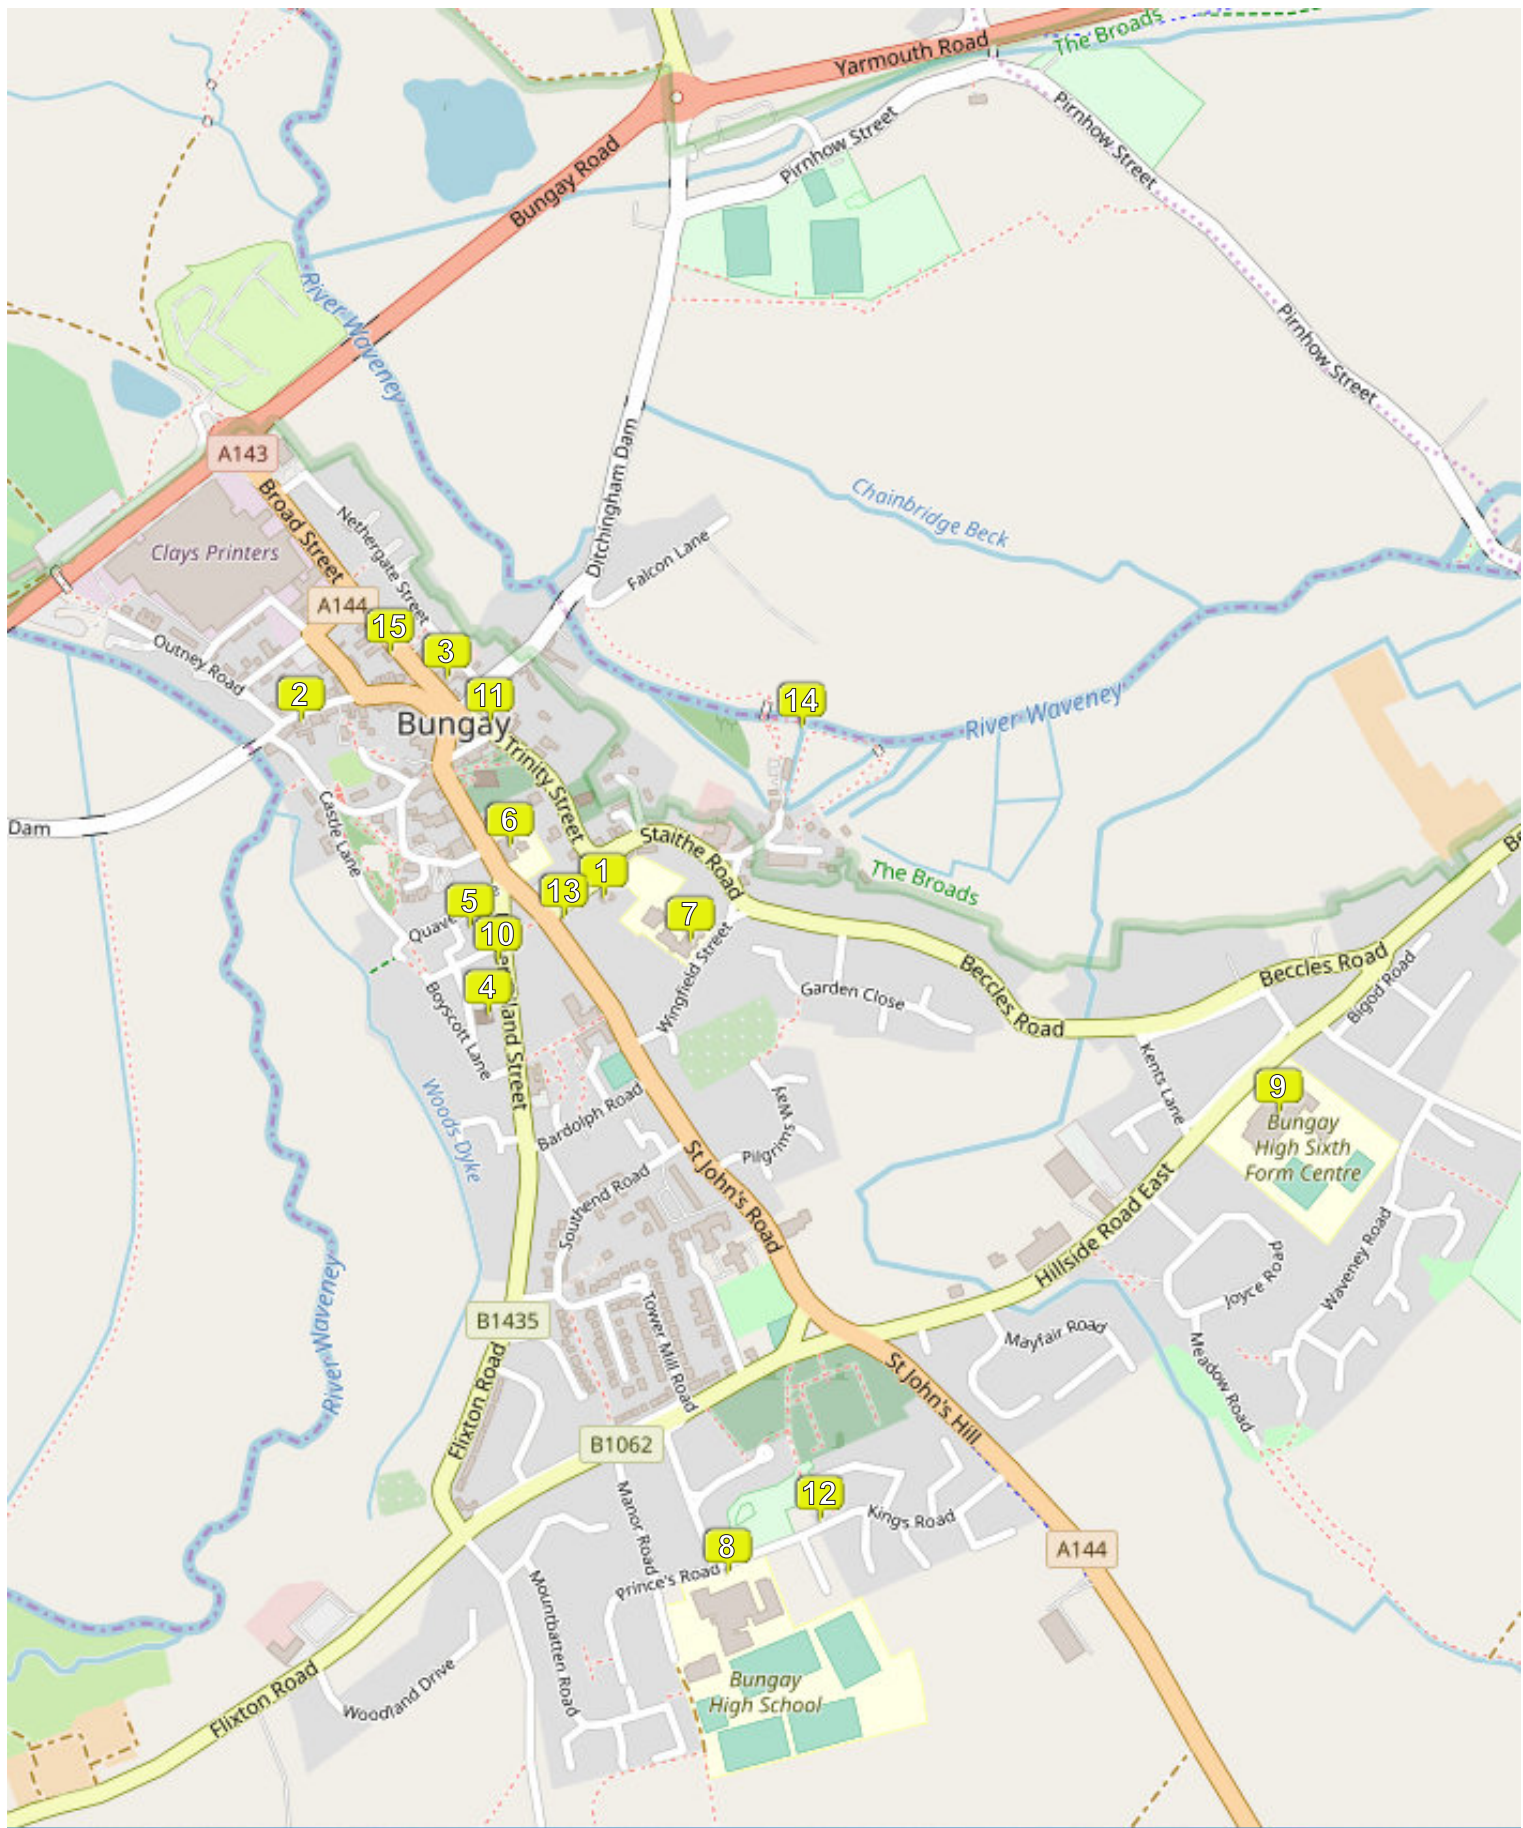

Meeting Places

- 1 Community Centre
- 2 Fisher Theatre
- 3 Royal British Legion Club
- 4 Emmanuel Church
- 5 Library
- 6 Chaucer Club
- 7 Riverside Centre
- 8 Fleece Inn

Day Care & Residential Care Homes

- 1 All Hallows
- 2 Holmwood
- 3 Chevington Lodge
- 4 St Mary's House

Medical

- 1 Bungay Medical Practice
- 2 St Mary's Practice
- 3 Physio East
- 4 Boots
- 5 Boots
- 6 D R Grey
- 7 Martin Storey
- 8 Daniel Evans

Education

- | | |
|-------------------------|----------------------|
| 1 Library | 9 Hillside Road East |
| 2 Black Dog Arts | 10 Sew & So's |
| 3 Fisher Theatre | 11 Owl's |
| 4 Emmanuel Church | 12 Girl Guides |
| 5 Beehive | 13 St John Ambulance |
| 6 St Edmunds School | 14 Sea Scouts |
| 7 Bungay Primary School | 15 Bungay Museum |
| 8 Bungay High School | |

Religion

- 1 St Mary's Church
- 2 Holy Trinity Church
- 3 St Edmunds Catholic Church
- 4 Emmanuel Church
- 5 Community Centre

Sport

- 1 Owl's
- 2 Community Centre
- 3 High School
- 4 Chaucer Club
- 5 Canoe Club