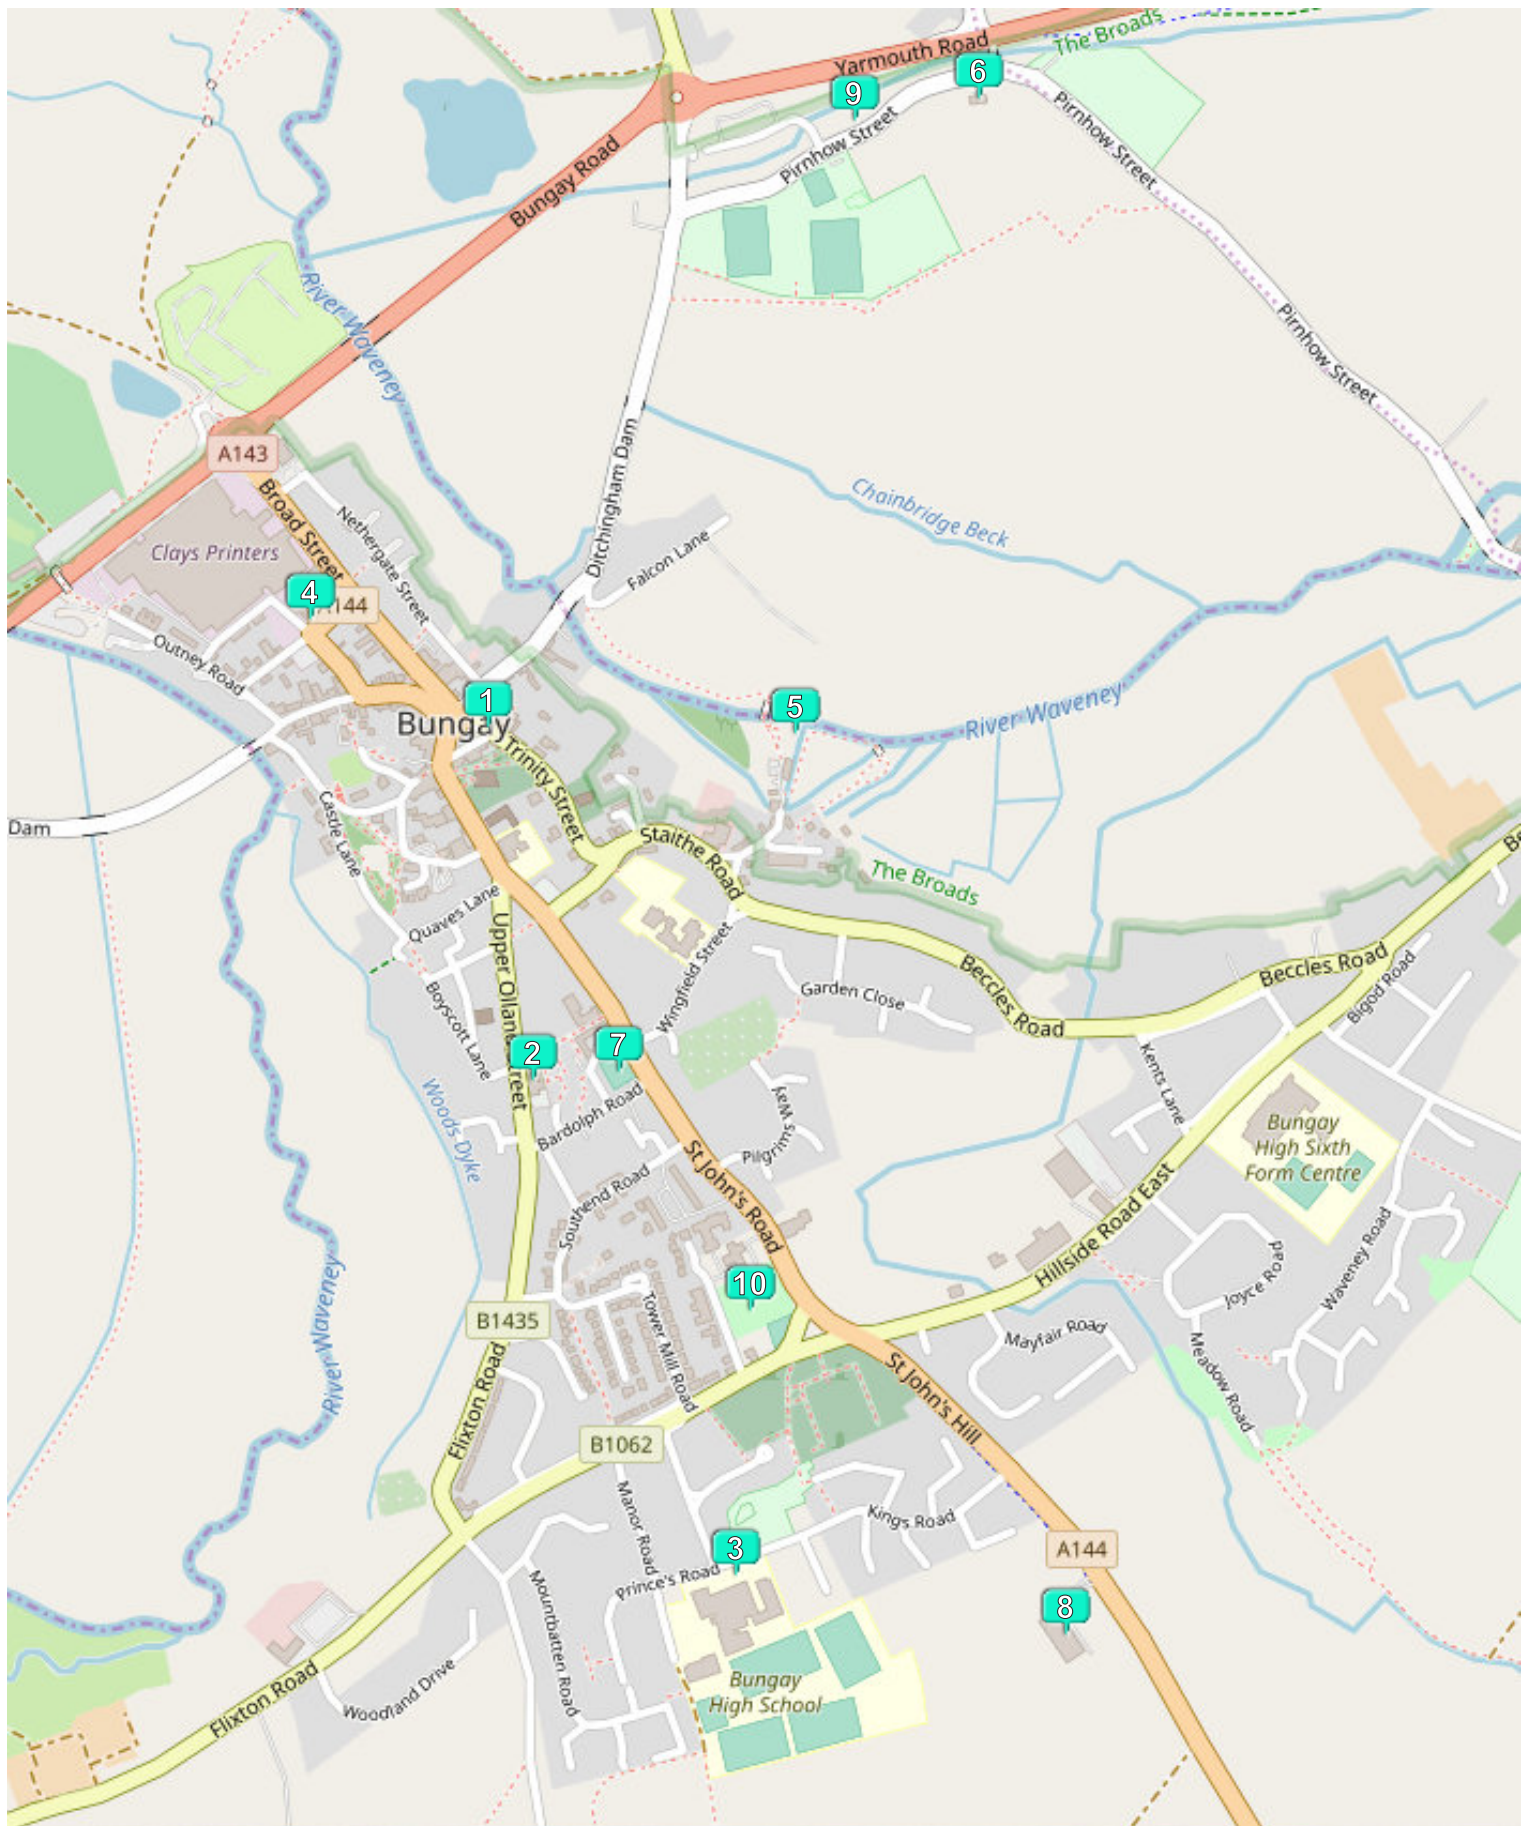

Meeting Places

- 1 Community Centre
- 2 Fisher Theatre
- 3 Royal British Legion Club
- 4 Emmanuel Church
- 5 Library
- 6 Chaucer Club
- 7 Riverside Centre
- 8 Fleece Inn

Day Care & Residential Care Homes

- 1 All Hallows
- 2 Holmwood
- 3 Chevington Lodge
- 4 St Mary's House

Medical

- 1 Bungay Medical Practice
- 2 St Mary's Practice
- 3 Physio East
- 4 Boots
- 5 Boots
- 6 D R Grey
- 7 Martin Storey
- 8 Daniel Evans

Religion

- 1 St Mary's Church
- 2 Holy Trinity Church
- 3 St Edmunds Catholic Church
- 4 Emmanuel Church
- 5 Community Centre

Sport

- 1 Owl's
- 2 Community Centre
- 3 High School
- 4 Chaucer Club
- 5 Canoe Club