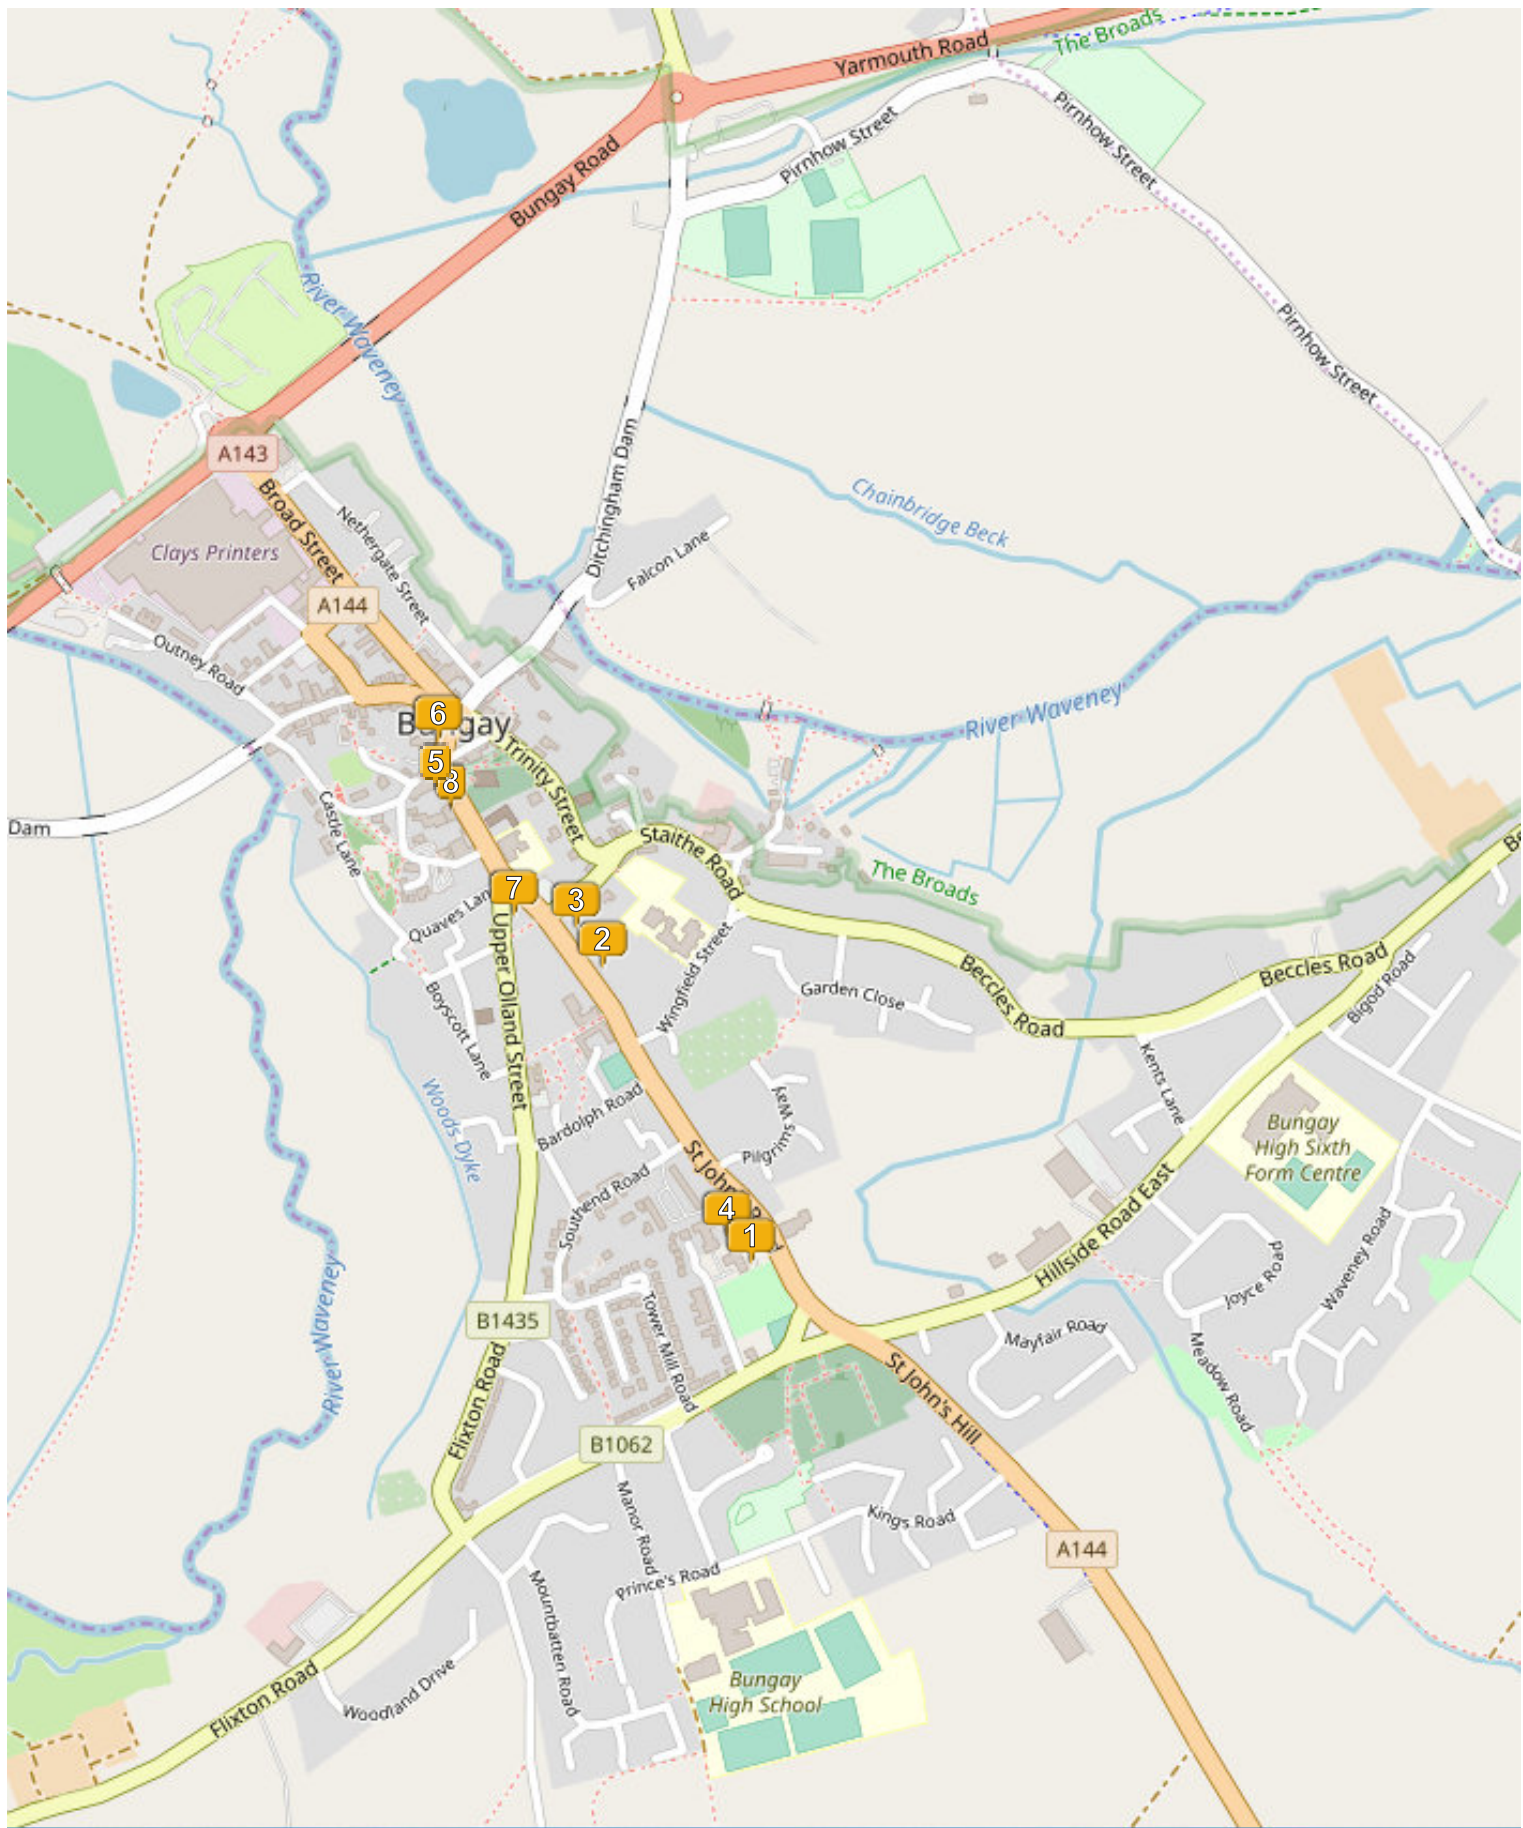

Meeting Places

- 1 Community Centre
- 2 Fisher Theatre
- 3 Royal British Legion Club
- 4 Emmanuel Church
- 5 Library
- 6 Chaucer Club
- 7 Riverside Centre
- 8 Fleece Inn

Day Care & Residential Care Homes

- 1 All Hallows
- 2 Holmwood
- 3 Chevington Lodge
- 4 St Mary's House

Medical

- 1 Bungay Medical Practice
- 2 St Mary's Practice
- 3 Physio East
- 4 Boots
- 5 Boots
- 6 D R Grey
- 7 Martin Storey
- 8 Daniel Evans

Education

- | | |
|-------------------------|----------------------|
| 1 Library | 9 Hillside Road East |
| 2 Black Dog Arts | 10 Sew & So's |
| 3 Fisher Theatre | 11 Owl's |
| 4 Emmanuel Church | 12 Girl Guides |
| 5 Beehive | 13 St John Ambulance |
| 6 St Edmunds School | 14 Sea Scouts |
| 7 Bungay Primary School | 15 Bungay Museum |
| 8 Bungay High School | |

Religion

- 1 St Mary's Church
- 2 Holy Trinity Church
- 3 St Edmunds Catholic Church
- 4 Emmanuel Church
- 5 Community Centre

Sport

- 1 Owl's
- 2 Community Centre
- 3 High School
- 4 Chaucer Club
- 5 Canoe Club