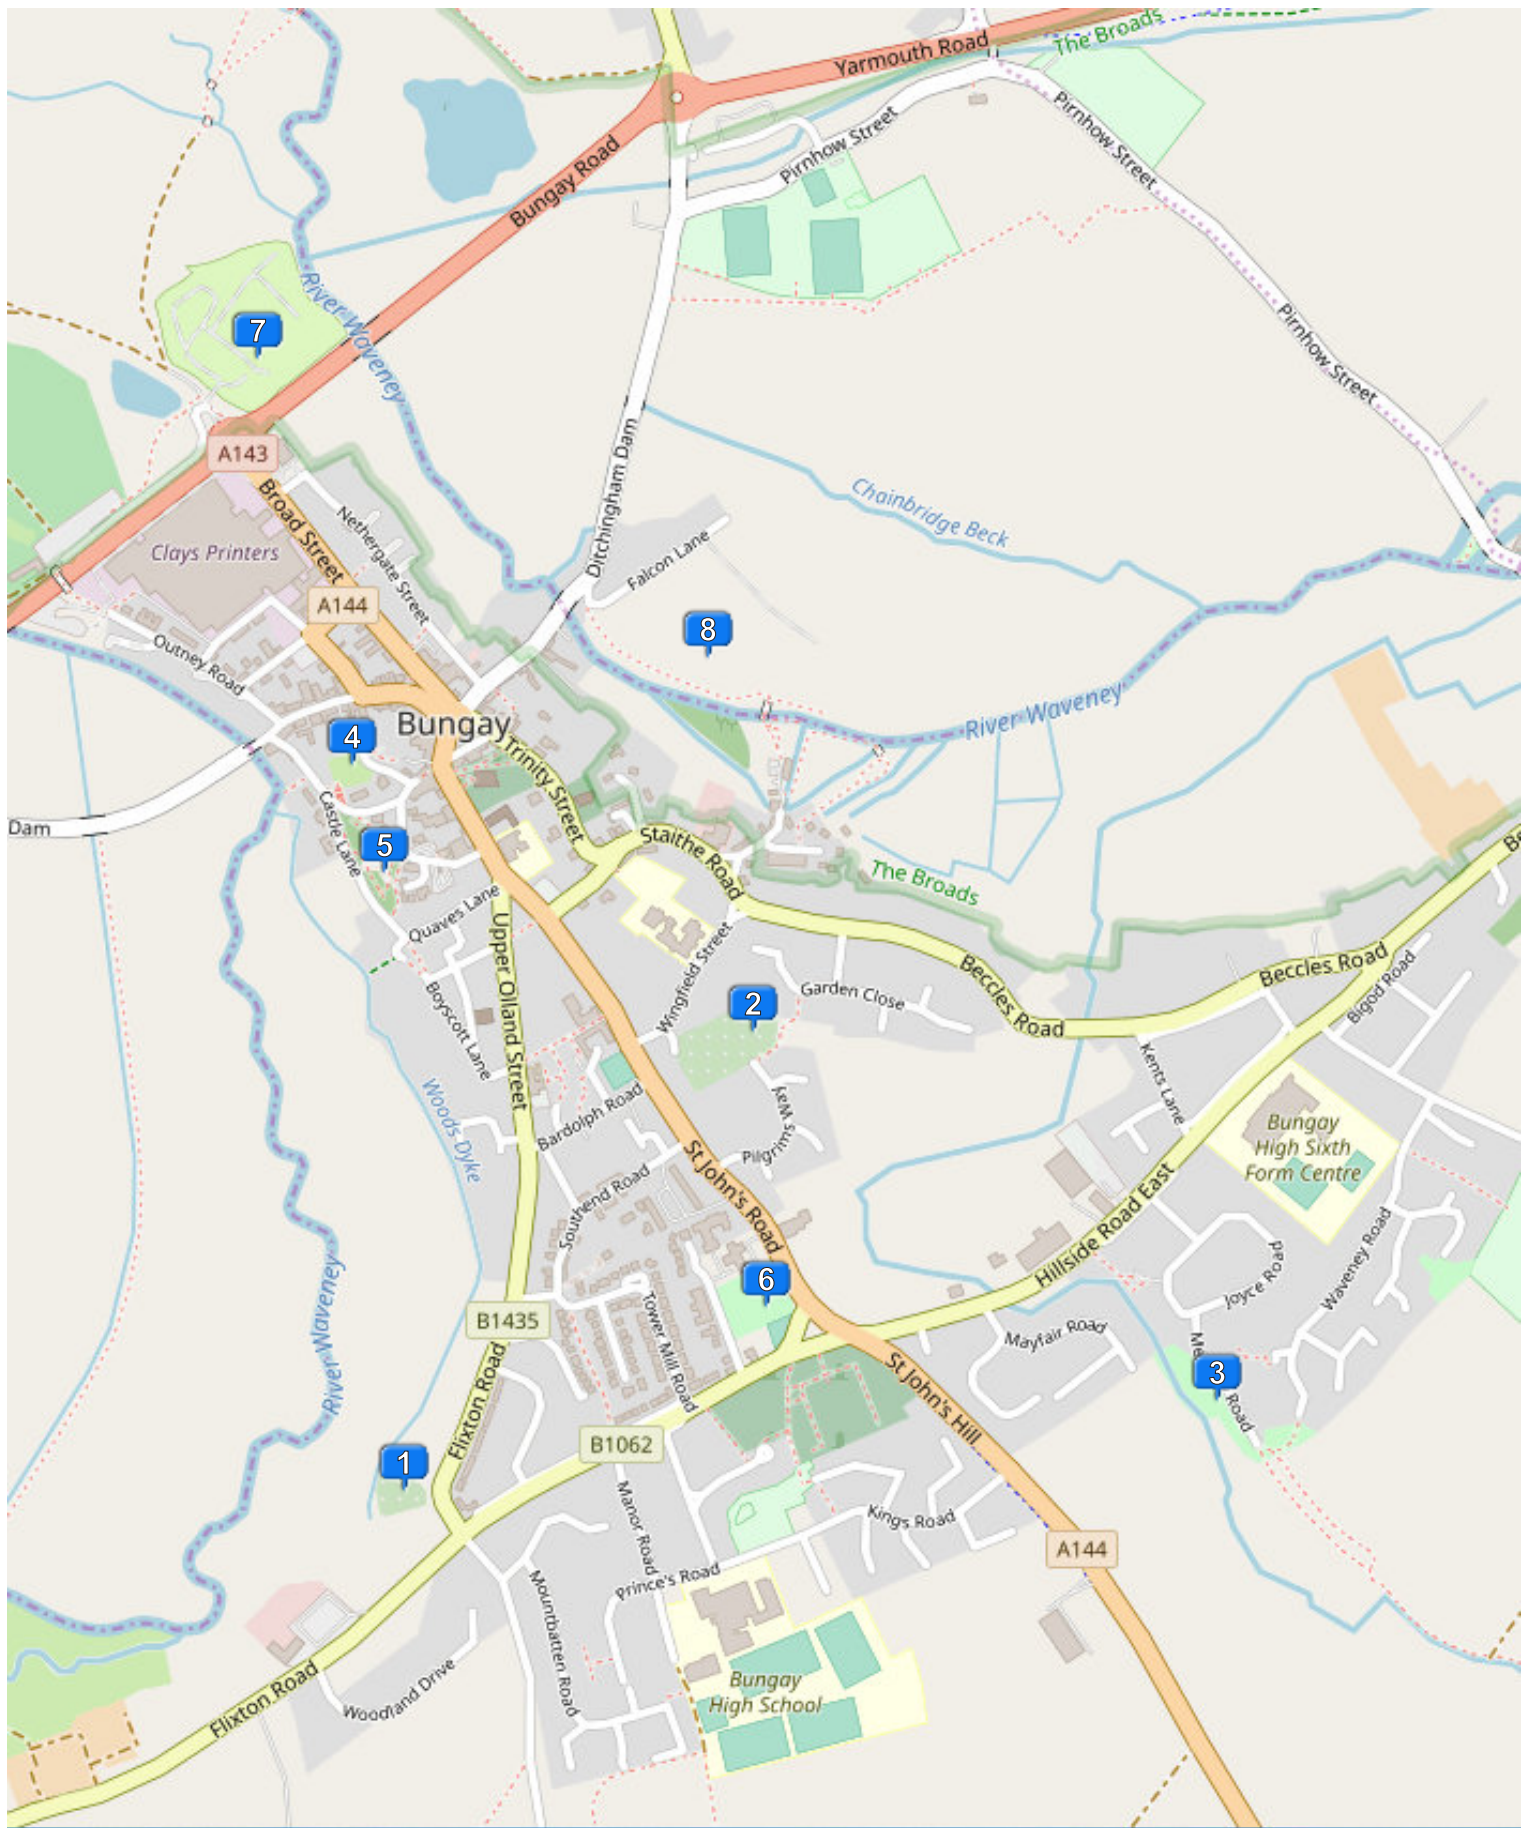

- 1 All Hallows
- 2 Holmwood
- 3 Chevington Lodge
- 4 St Mary's House

Medical

- 1 Bungay Medical Practice
- 2 St Mary's Practice
- 3 Physio East
- 4 Boots
- 5 Boots
- 6 D R Grey
- 7 Martin Storey
- 8 Daniel Evans

Education

- | | |
|-------------------------|----------------------|
| 1 Library | 9 Hillside Road East |
| 2 Black Dog Arts | 10 Sew & So's |
| 3 Fisher Theatre | 11 Owl's |
| 4 Emmanuel Church | 12 Girl Guides |
| 5 Beehive | 13 St John Ambulance |
| 6 St Edmunds School | 14 Sea Scouts |
| 7 Bungay Primary School | 15 Bungay Museum |
| 8 Bungay High School | |

Religion

- 1 St Mary's Church
- 2 Holy Trinity Church
- 3 St Edmunds Catholic Church
- 4 Emmanuel Church
- 5 Community Centre

Sport

- 1 Owl's
- 2 Community Centre
- 3 High School
- 4 Chaucer Club
- 5 Canoe Club

- 6 Maltings
- 7 Bowls Club
- 8 Swimming Pool
- 9 Black Dog Running Club
- 10 Skate Park

Allotments and Green Spaces

- 1 Flixton Road Allotments
- 2 Garden Close
- 3 Meadow Road
- 4 Castle Meadow
- 5 Castle Hills
- 6 St John's Road
- 7 Outney Common
- 8 Falcon Meadow