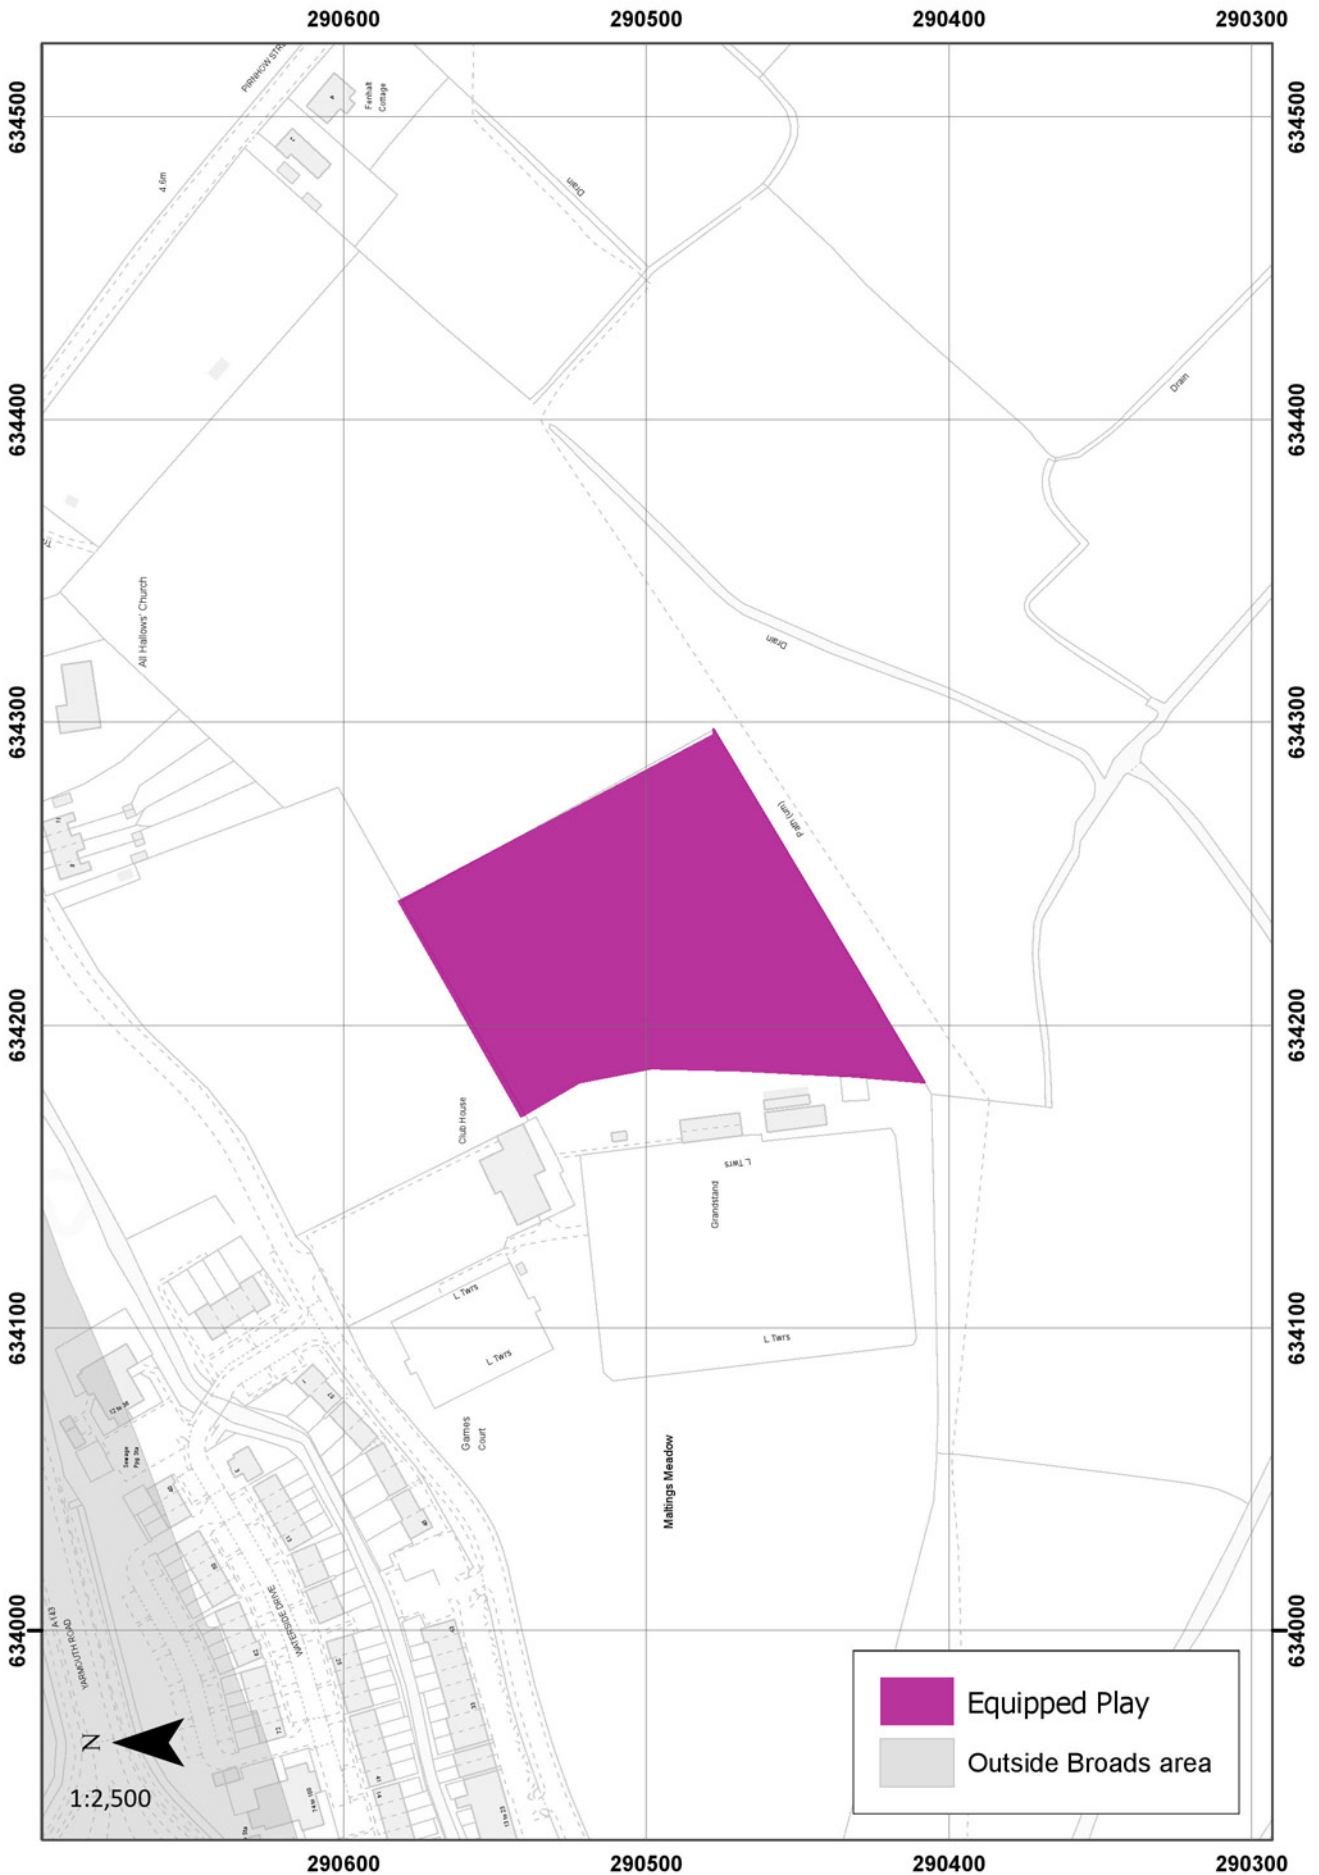

Local Plan for the Broads - May 2019
 DM7: OPEN SPACE ON LAND, PLAY, SPORTS FIELDS AND ALLOTMENTS
 Beccles

Local Plan for the Broads - May 2019
 DM7: OPEN SPACE ON LAND, PLAY, SPORTS FIELDS AND ALLOTMENTS
 Bramerton

© Crown copyright [and database rights] 2019 Ordnance Survey 100021573. You are granted a non-exclusive, royalty free, revocable licence solely to view the Licensed Data for non-commercial purposes for the period during which the Broads Authority makes it available. You are not permitted to copy, sub-license, distribute, sell or otherwise make available the Licensed Data to third parties in any form. Third party rights to enforce the terms of this licence shall be reserved to Ordnance Survey.

Local Plan for the Broads - May 2019
DM7: OPEN SPACE ON LAND, PLAY, SPORTS FIELDS AND ALLOTMENTS
Bungay

Local Plan for the Broads - May 2019
 DM7: OPEN SPACE ON LAND, PLAY, SPORTS FIELDS AND ALLOTMENTS
 Ellingham

Local Plan for the Broads - May 2019
DM7: OPEN SPACE ON LAND, PLAY, SPORTS FIELDS AND ALLOTMENTS
Surlingham