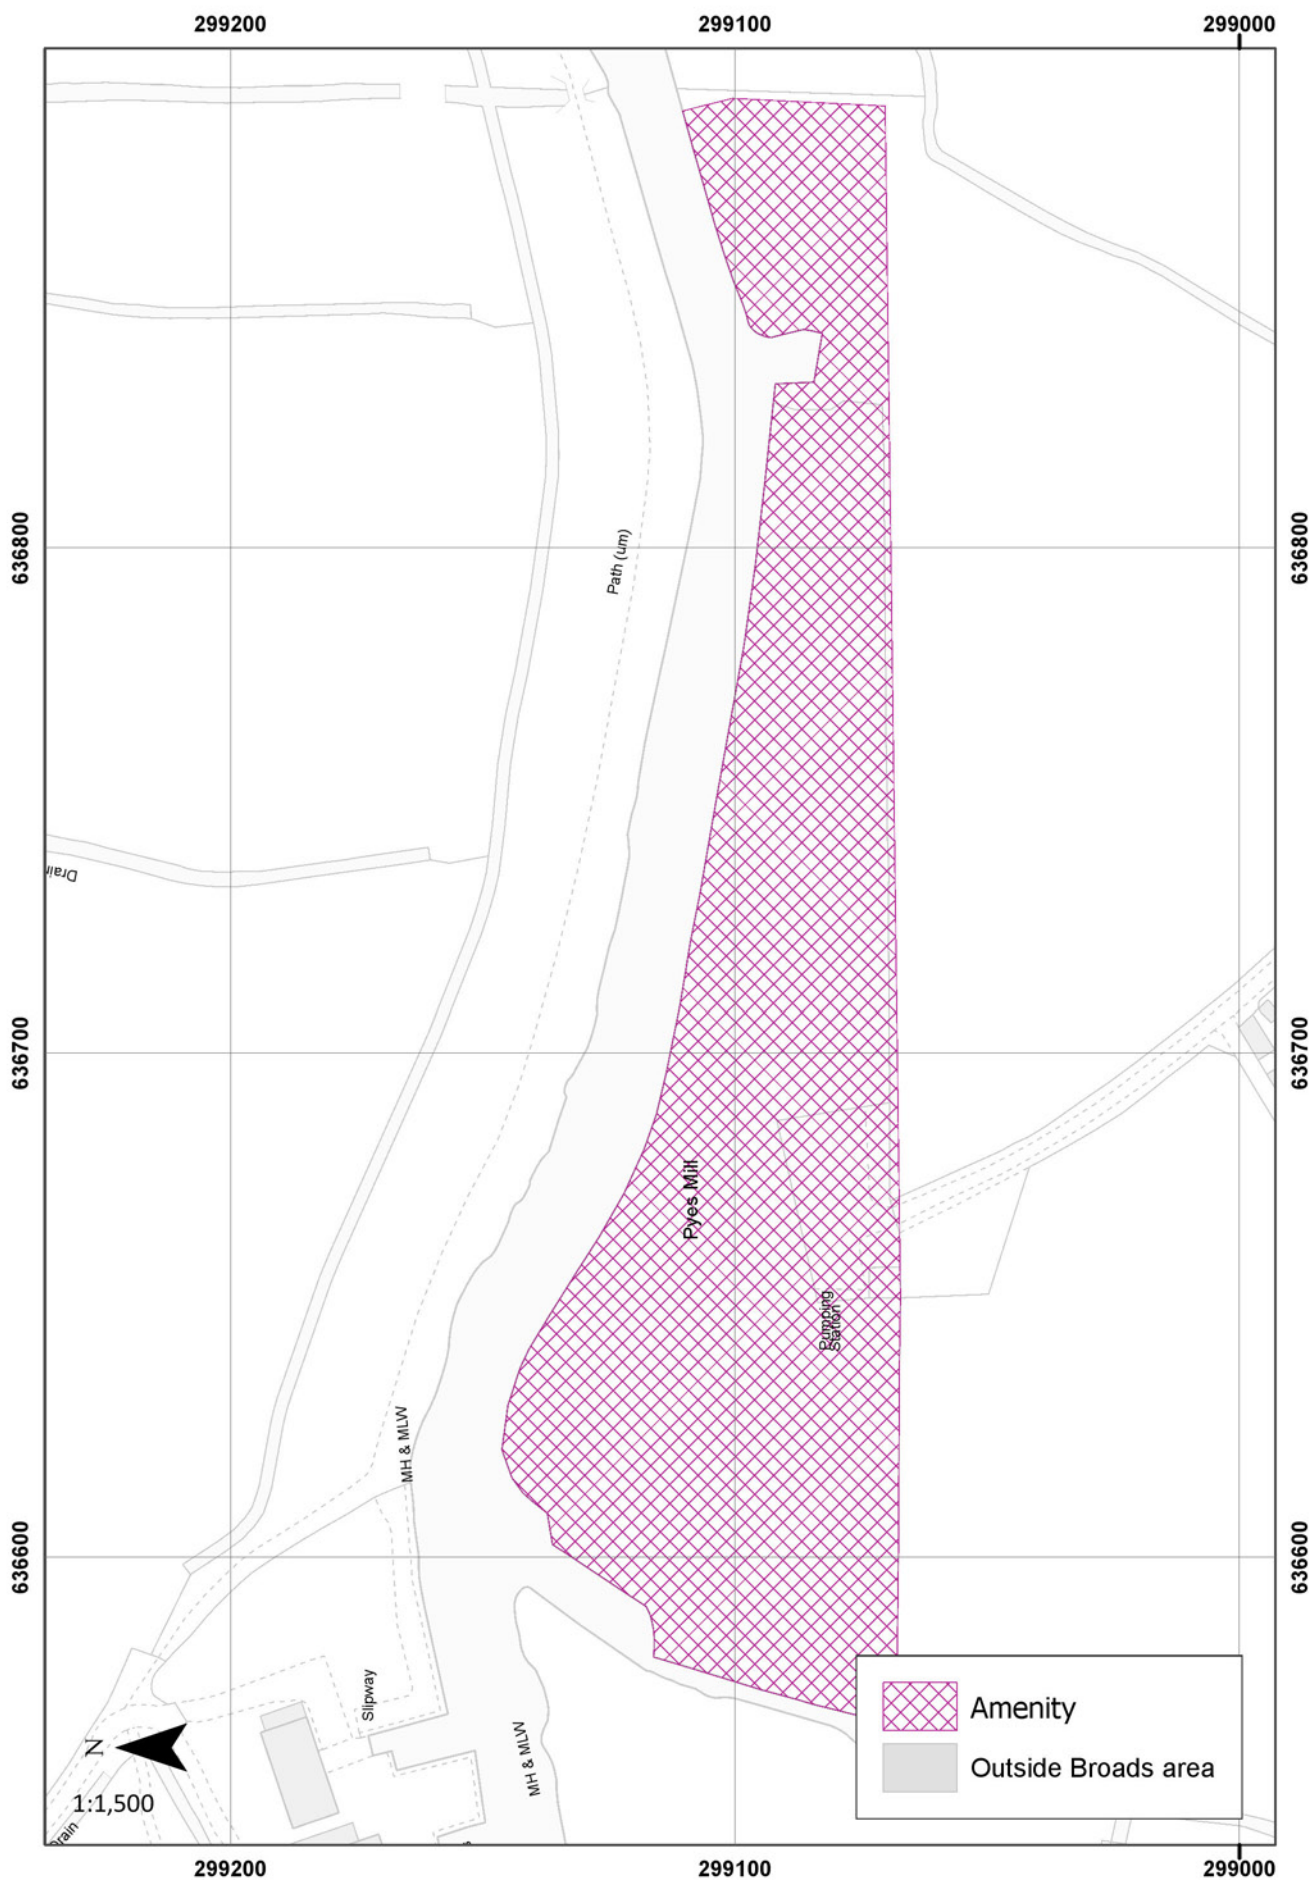

© Crown copyright [and database rights] 2019 Ordnance Survey 100021573. You are granted a non-exclusive, royalty free, revocable licence solely to view the Licensed Data for non-commercial purposes for the period during which the Broads Authority makes it available. You are not permitted to copy, sub-license, distribute, sell or otherwise make available the Licensed Data to third parties in any form. Third party rights to enforce the terms of this licence shall be reserved to Ordnance Survey.

Local Plan for the Broads - May 2019
DM7: OPEN SPACE ON LAND, PLAY, SPORTS FIELDS AND ALLOTMENTS
Bungay

Local Plan for the Broads - May 2019
 DM7: OPEN SPACE ON LAND, PLAY, SPORTS FIELDS AND ALLOTMENTS
 Ellingham

Local Plan for the Broads - May 2019
DM7: OPEN SPACE ON LAND, PLAY, SPORTS FIELDS AND ALLOTMENTS
Surlingham