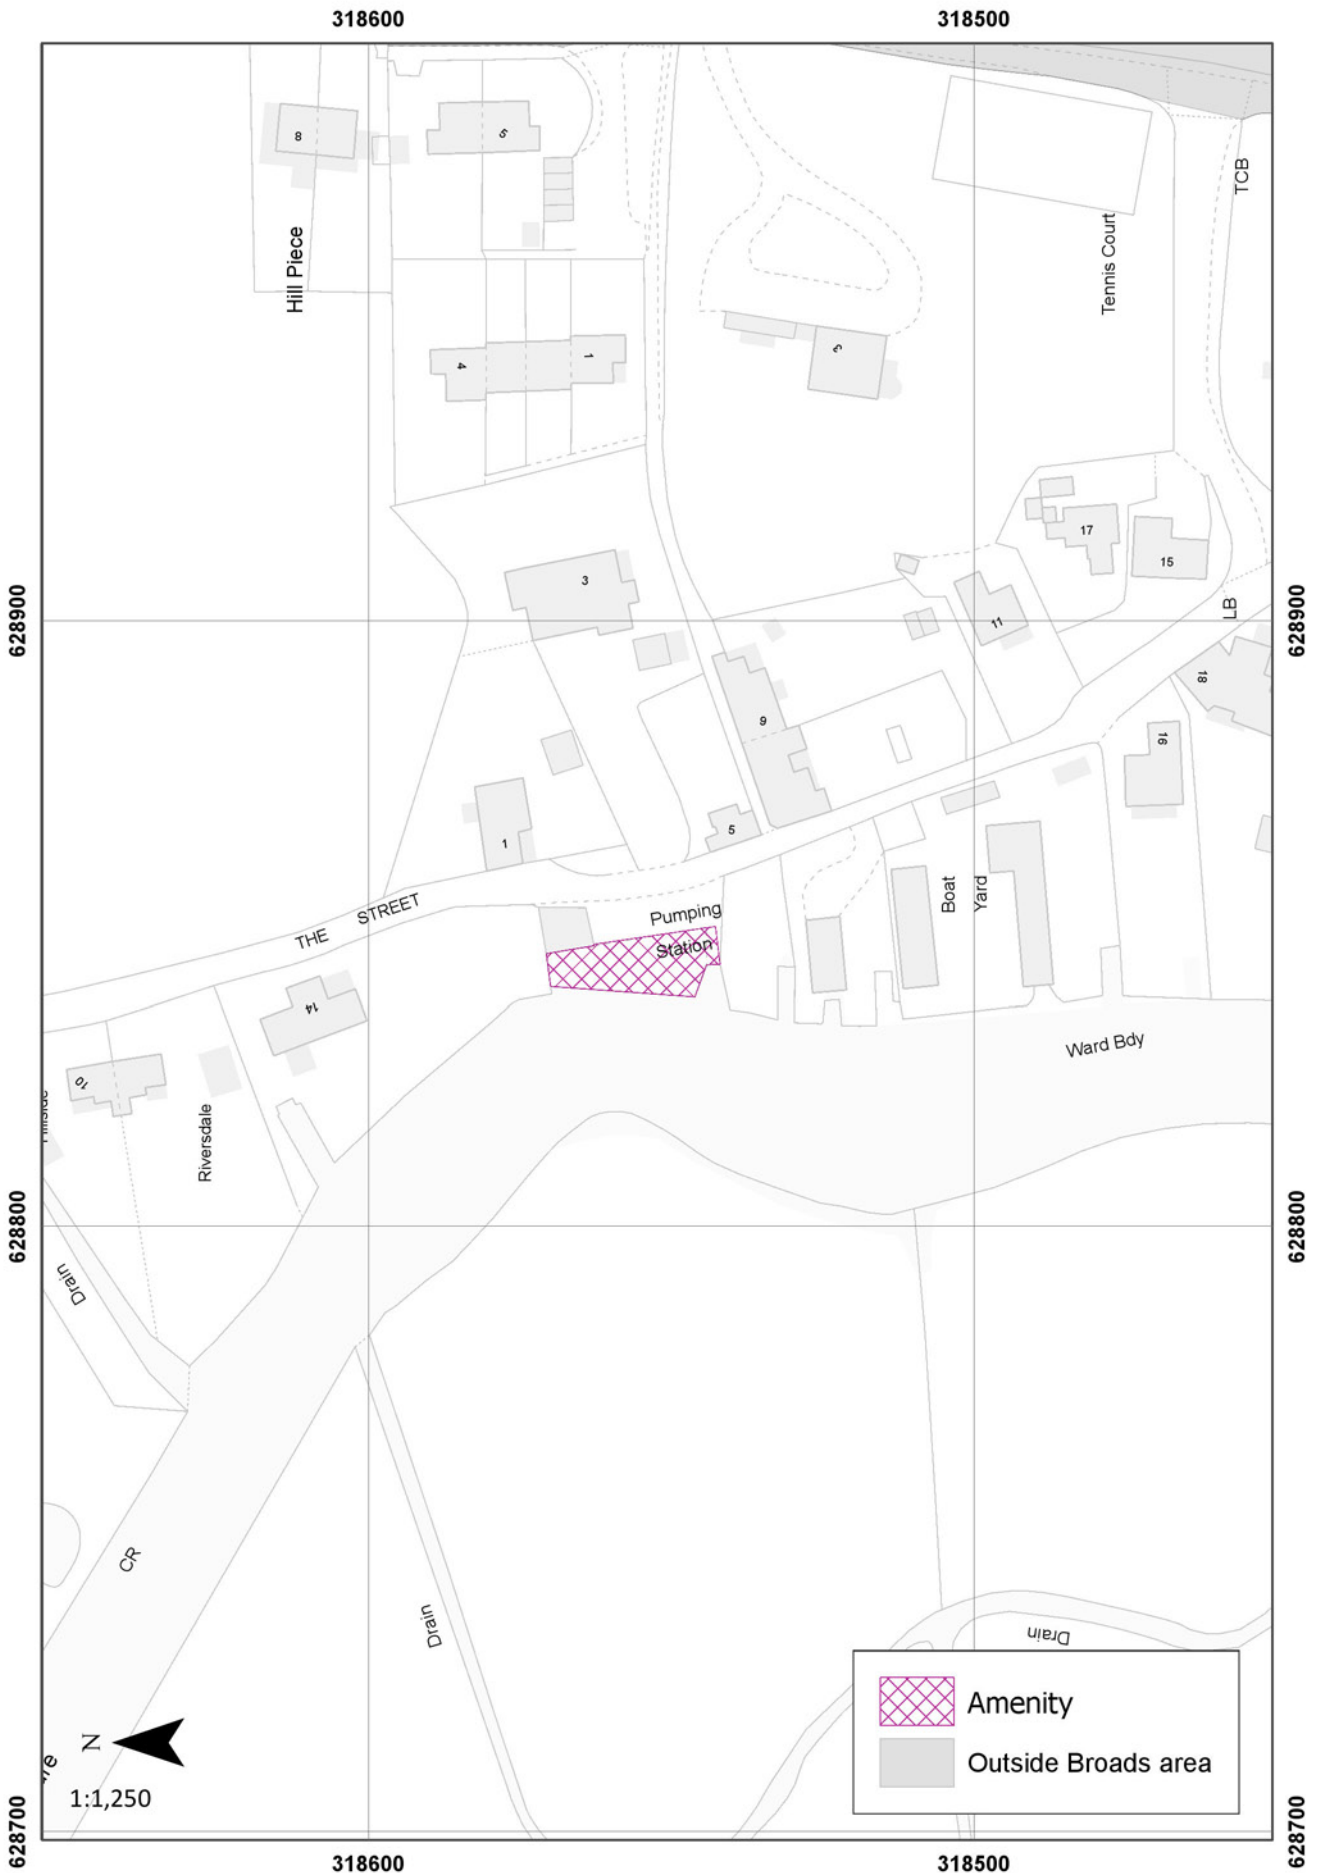

Local Plan for the Broads - May 2019
 DM7: OPEN SPACE ON LAND, PLAY, SPORTS FIELDS AND ALLOTMENTS
 Beccles

Local Plan for the Broads - May 2019
 DM7: OPEN SPACE ON LAND, PLAY, SPORTS FIELDS AND ALLOTMENTS
 Bramerton

© Crown copyright [and database rights] 2019 Ordnance Survey 100021573. You are granted a non-exclusive, royalty free, revocable licence solely to view the Licensed Data for non-commercial purposes for the period during which the Broads Authority makes it available. You are not permitted to copy, sub-license, distribute, sell or otherwise make available the Licensed Data to third parties in any form. Third party rights to enforce the terms of this licence shall be reserved to Ordnance Survey.

Local Plan for the Broads - May 2019
DM7: OPEN SPACE ON LAND, PLAY, SPORTS FIELDS AND ALLOTMENTS
Bungay

Local Plan for the Broads - May 2019
 DM7: OPEN SPACE ON LAND, PLAY, SPORTS FIELDS AND ALLOTMENTS
 Ellingham

Local Plan for the Broads - May 2019
DM7: OPEN SPACE ON LAND, PLAY, SPORTS FIELDS AND ALLOTMENTS
Surlingham