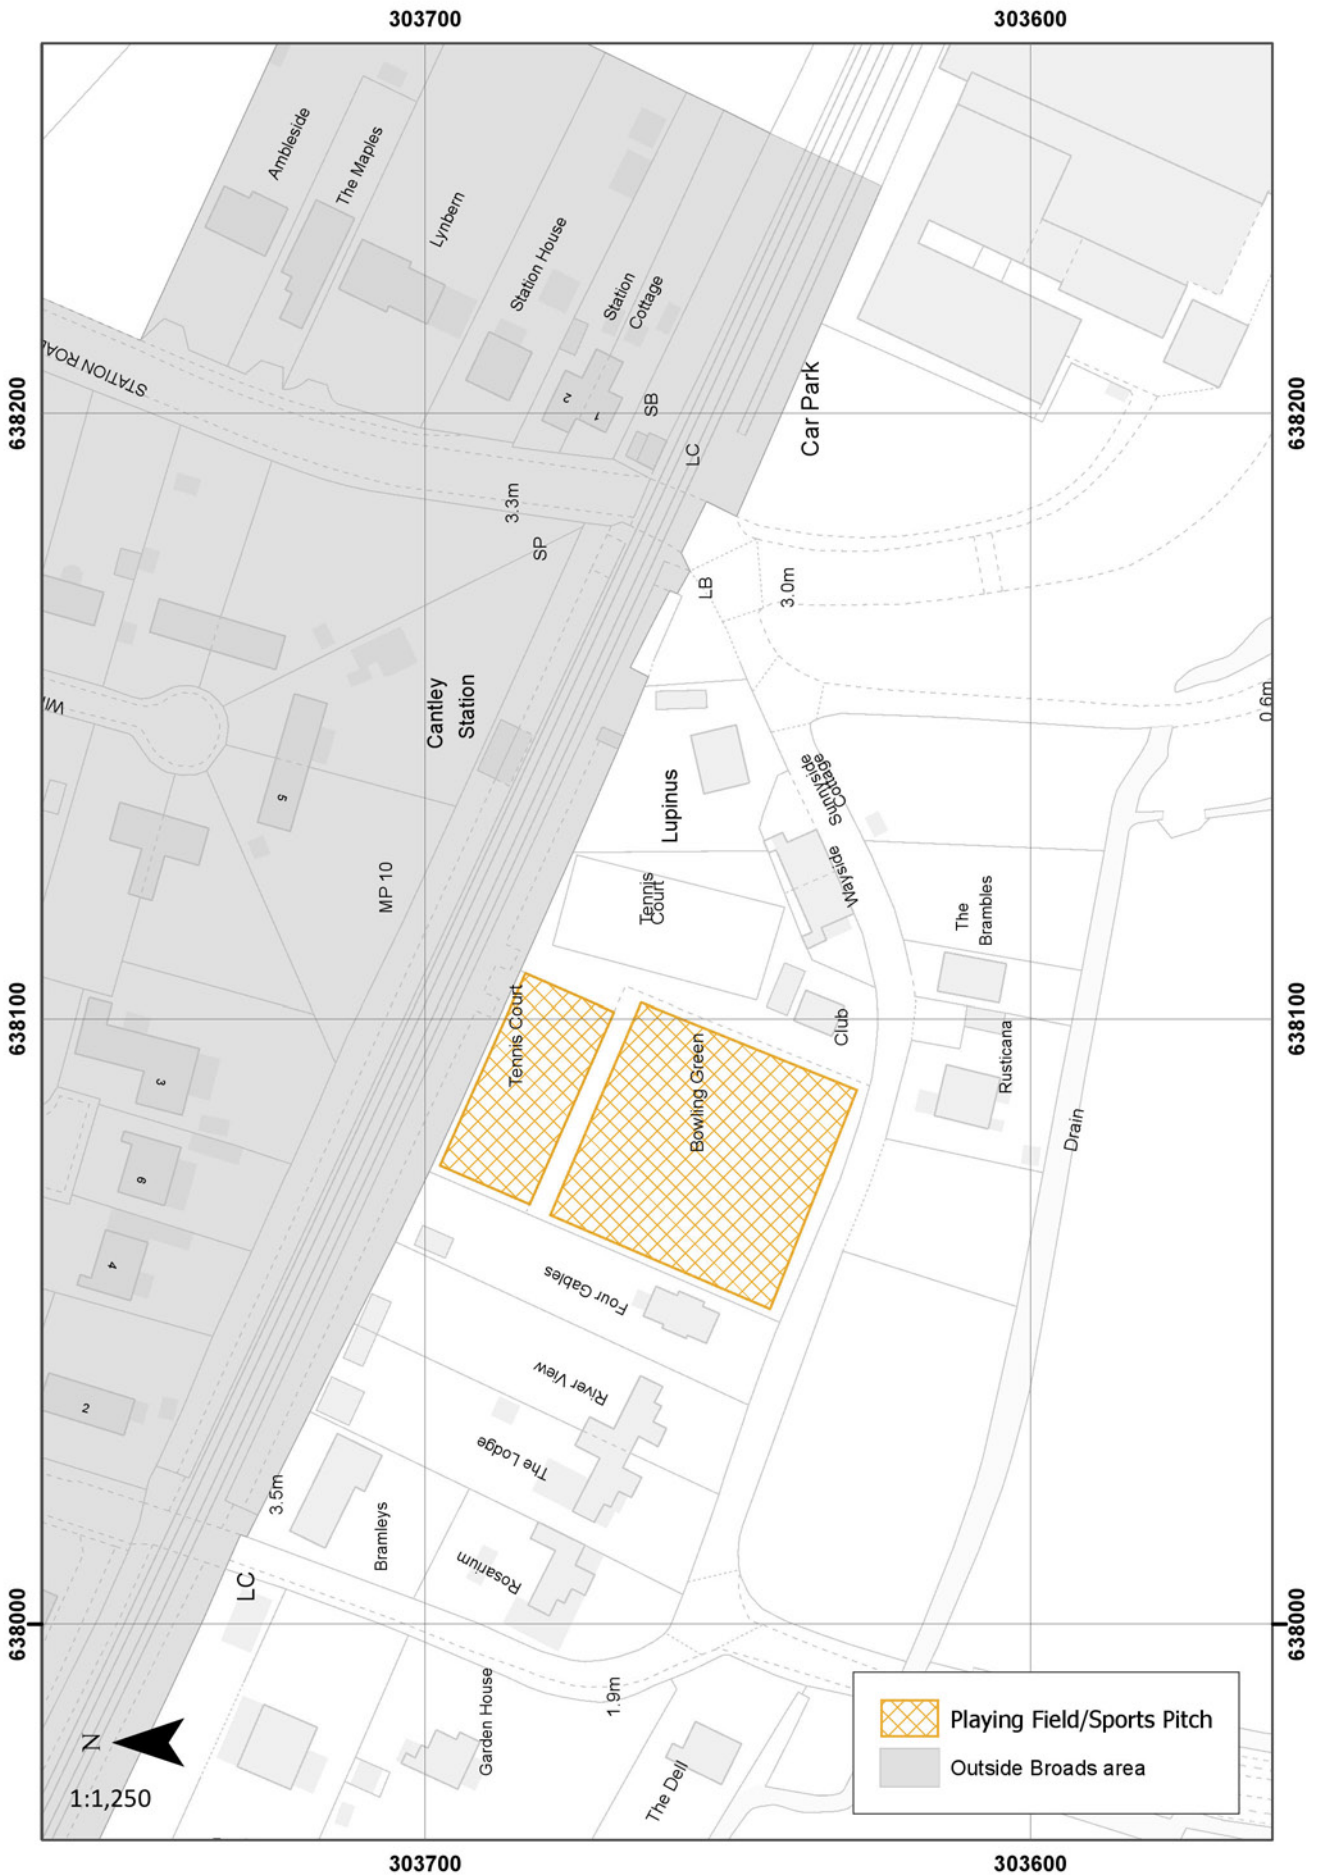

Local Plan for the Broads - May 2019
 DM7: OPEN SPACE ON LAND, PLAY, SPORTS FIELDS AND ALLOTMENTS
 Beccles

Local Plan for the Broads - May 2019
 DM7: OPEN SPACE ON LAND, PLAY, SPORTS FIELDS AND ALLOTMENTS
 Bramerton

© Crown copyright [and database rights] 2019 Ordnance Survey 100021573. You are granted a non-exclusive, royalty free, revocable licence solely to view the Licensed Data for non-commercial purposes for the period during which the Broads Authority makes it available. You are not permitted to copy, sub-license, distribute, sell or otherwise make available the Licensed Data to third parties in any form. Third party rights to enforce the terms of this licence shall be reserved to Ordnance Survey.

Local Plan for the Broads - May 2019
DM7: OPEN SPACE ON LAND, PLAY, SPORTS FIELDS AND ALLOTMENTS
Bungay

Local Plan for the Broads - May 2019
 DM7: OPEN SPACE ON LAND, PLAY, SPORTS FIELDS AND ALLOTMENTS
 Ellingham

Local Plan for the Broads - May 2019
DM7: OPEN SPACE ON LAND, PLAY, SPORTS FIELDS AND ALLOTMENTS
Surlingham