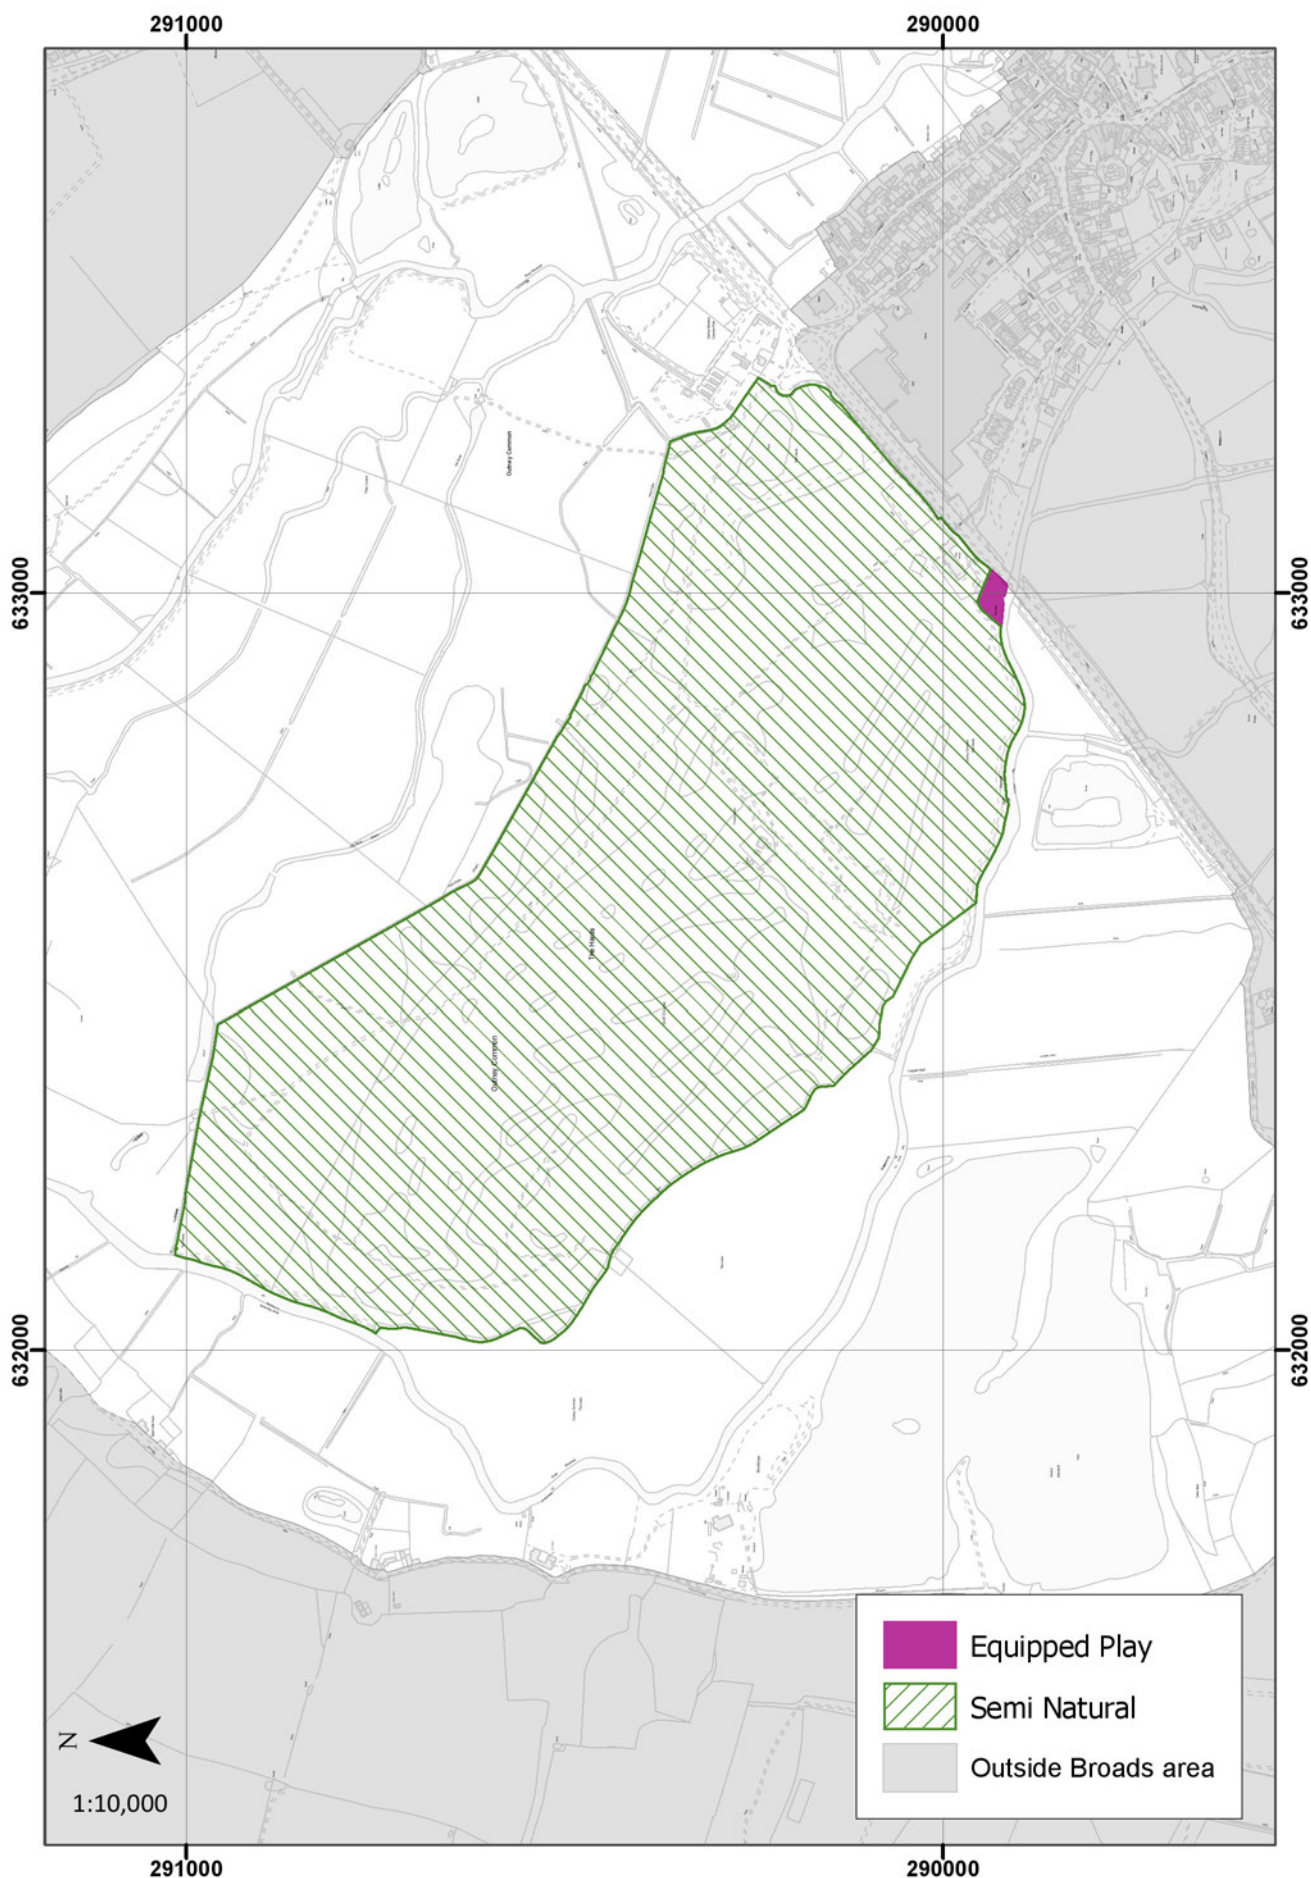

Local Plan for the Broads - May 2019
 DM7: OPEN SPACE ON LAND, PLAY, SPORTS FIELDS AND ALLOTMENTS
 Beccles

Local Plan for the Broads - May 2019
 DM7: OPEN SPACE ON LAND, PLAY, SPORTS FIELDS AND ALLOTMENTS
 Bramerton

© Crown copyright [and database rights] 2019 Ordnance Survey 100021573. You are granted a non-exclusive, royalty free, revocable licence solely to view the Licensed Data for non-commercial purposes for the period during which the Broads Authority makes it available. You are not permitted to copy, sub-license, distribute, sell or otherwise make available the Licensed Data to third parties in any form. Third party rights to enforce the terms of this licence shall be reserved to Ordnance Survey.

Local Plan for the Broads - May 2019
DM7: OPEN SPACE ON LAND, PLAY, SPORTS FIELDS AND ALLOTMENTS
Bungay

Local Plan for the Broads - May 2019
 DM7: OPEN SPACE ON LAND, PLAY, SPORTS FIELDS AND ALLOTMENTS
 Ellingham