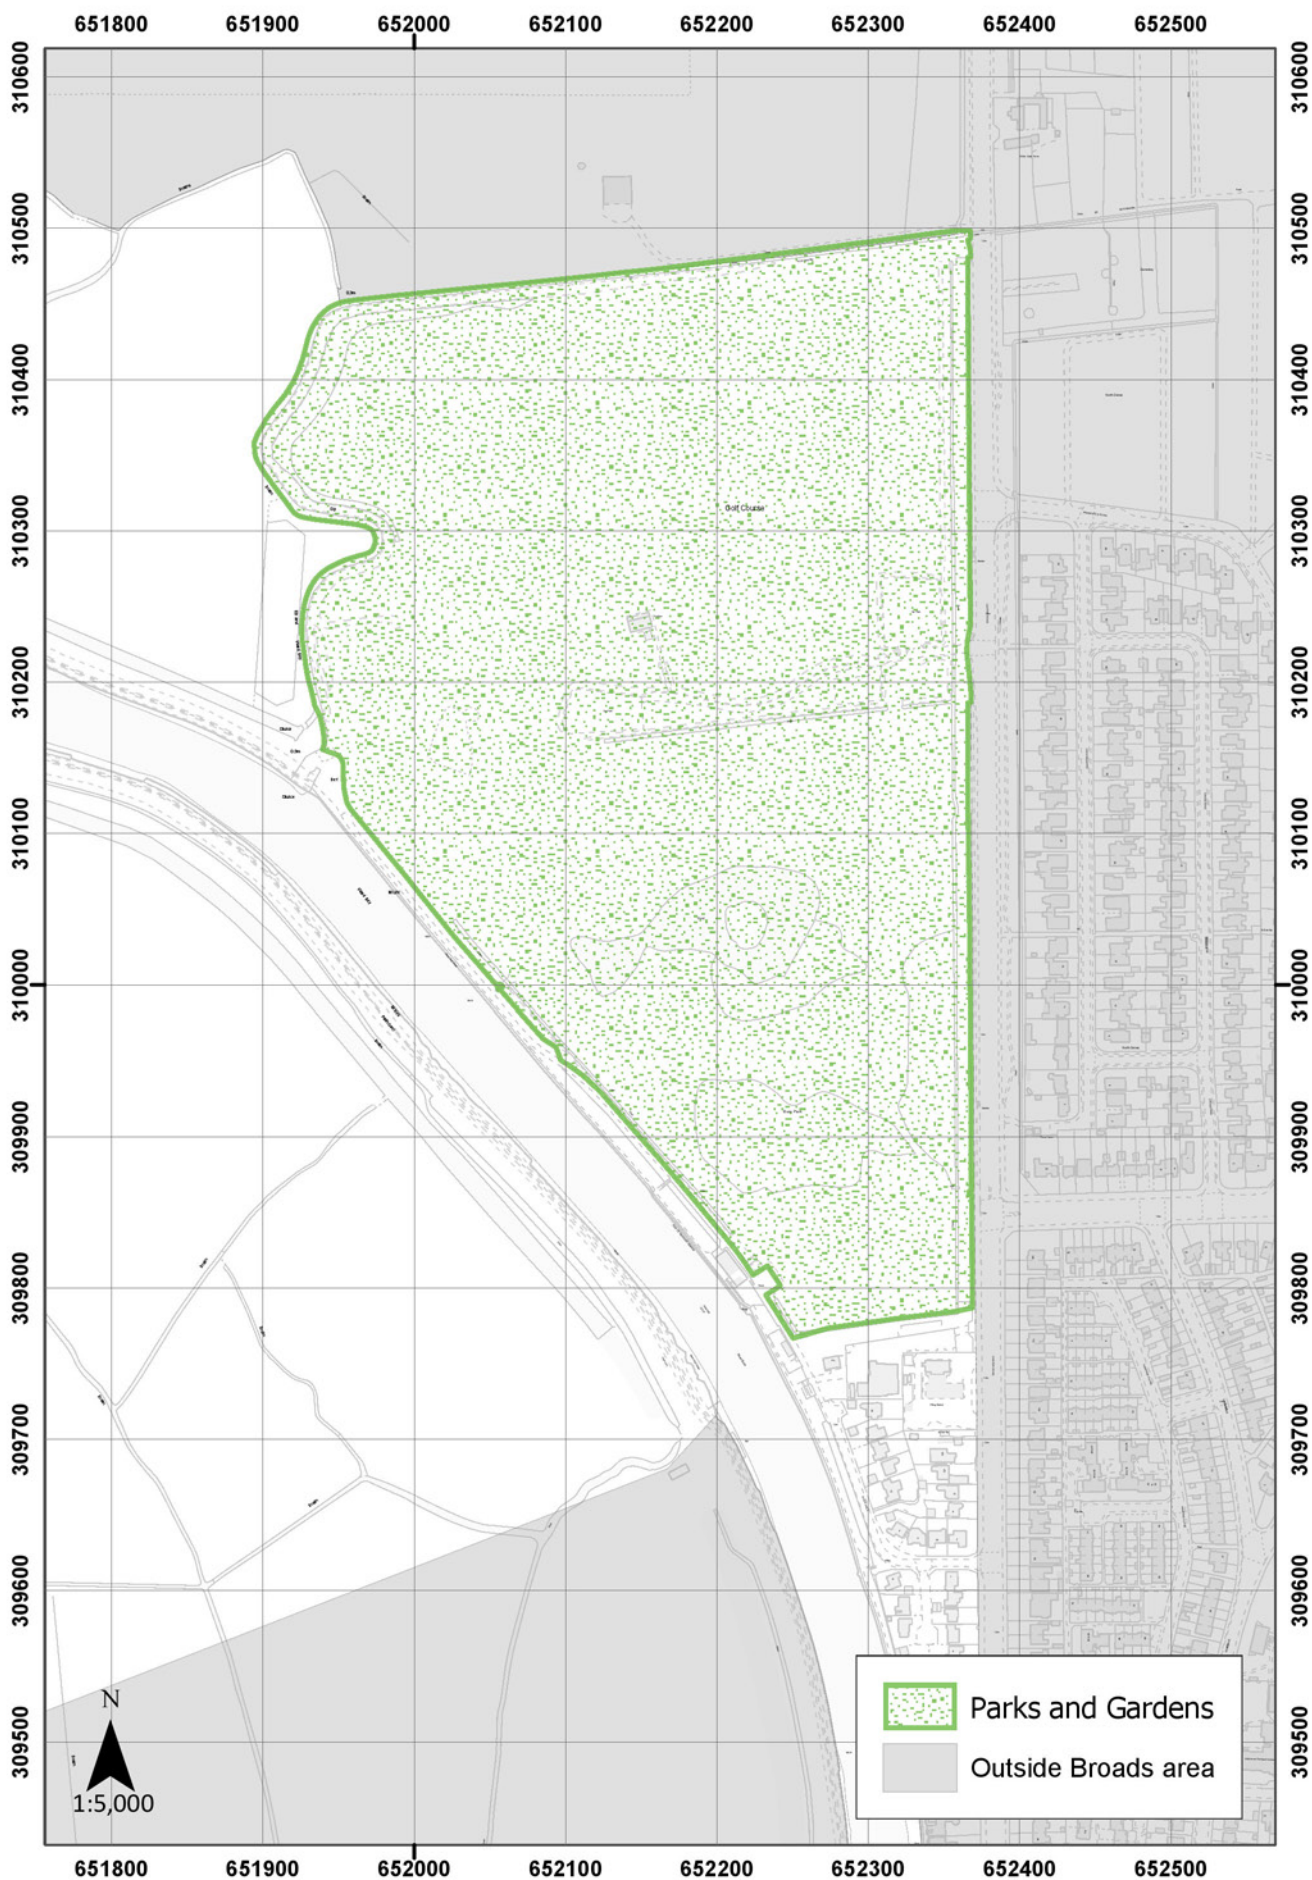

© Crown copyright [and database rights] 2019 Ordnance Survey 100021573. You are granted a non-exclusive, royalty free, revocable licence solely to view the Licensed Data for non-commercial purposes for the period during which the Broads Authority makes it available. You are not permitted to copy, sub-license, distribute, sell or otherwise make available the Licensed Data to third parties in any form. Third party rights to enforce the terms of this licence shall be reserved to Ordnance Survey.

Local Plan for the Broads - May 2019
DM7: OPEN SPACE ON LAND, PLAY, SPORTS FIELDS AND ALLOTMENTS
Bungay

Local Plan for the Broads - May 2019
 DM7: OPEN SPACE ON LAND, PLAY, SPORTS FIELDS AND ALLOTMENTS
 Ellingham

Local Plan for the Broads - May 2019
DM7: OPEN SPACE ON LAND, PLAY, SPORTS FIELDS AND ALLOTMENTS
Surlingham