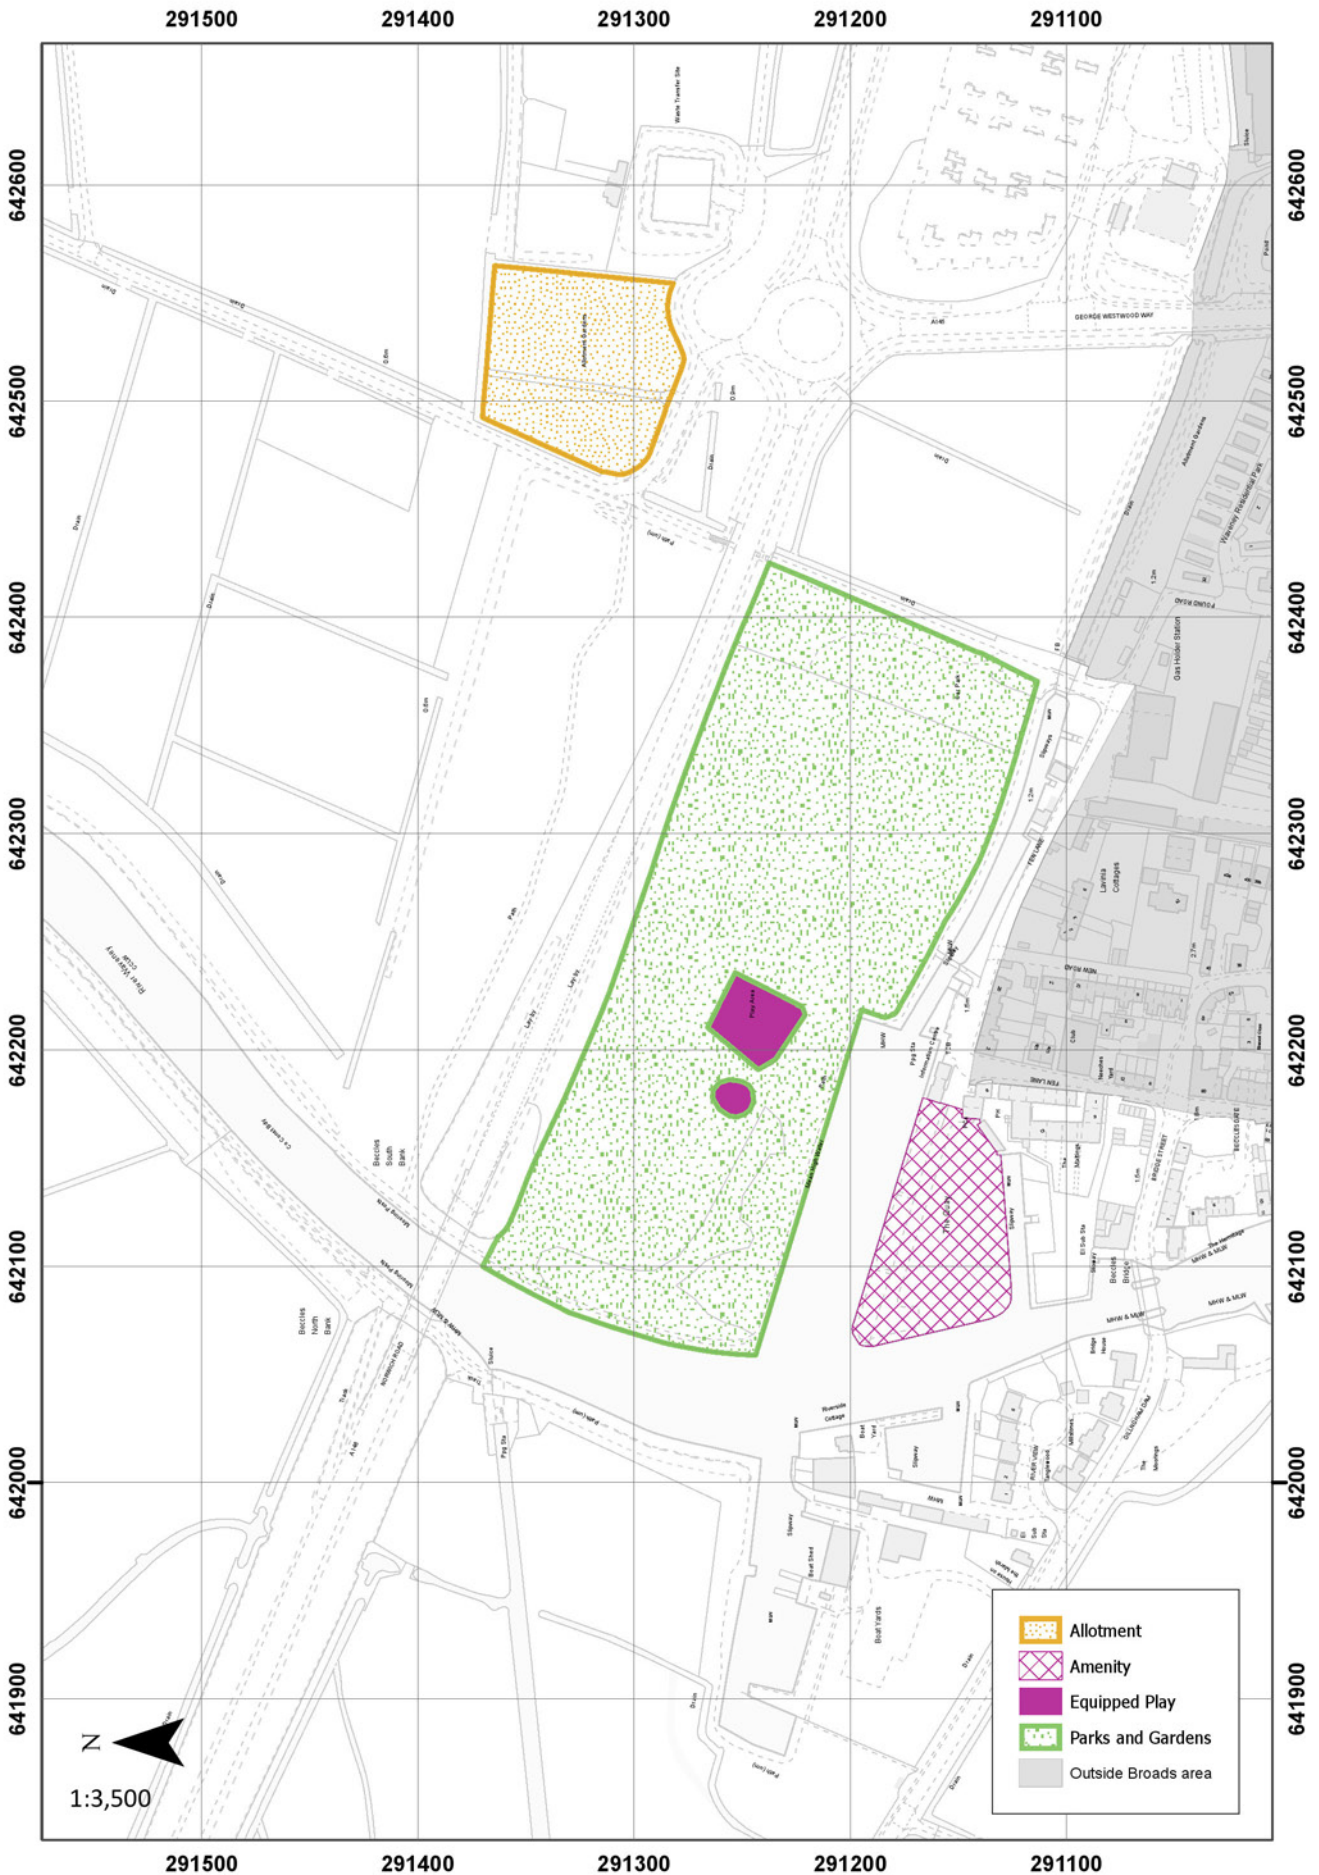

Local Plan for the Broads - May 2019
 DM7: OPEN SPACE ON LAND, PLAY, SPORTS FIELDS AND ALLOTMENTS
 Beccles

Local Plan for the Broads - May 2019
 DM7: OPEN SPACE ON LAND, PLAY, SPORTS FIELDS AND ALLOTMENTS
 Bramerton

© Crown copyright [and database rights] 2019 Ordnance Survey 100021573. You are granted a non-exclusive, royalty free, revocable licence solely to view the Licensed Data for non-commercial purposes for the period during which the Broads Authority makes it available. You are not permitted to copy, sub-license, distribute, sell or otherwise make available the Licensed Data to third parties in any form. Third party rights to enforce the terms of this licence shall be reserved to Ordnance Survey.

Local Plan for the Broads - May 2019
DM7: OPEN SPACE ON LAND, PLAY, SPORTS FIELDS AND ALLOTMENTS
Bungay

Local Plan for the Broads - May 2019
 DM7: OPEN SPACE ON LAND, PLAY, SPORTS FIELDS AND ALLOTMENTS
 Ellingham

Local Plan for the Broads - May 2019
DM7: OPEN SPACE ON LAND, PLAY, SPORTS FIELDS AND ALLOTMENTS
Surlingham