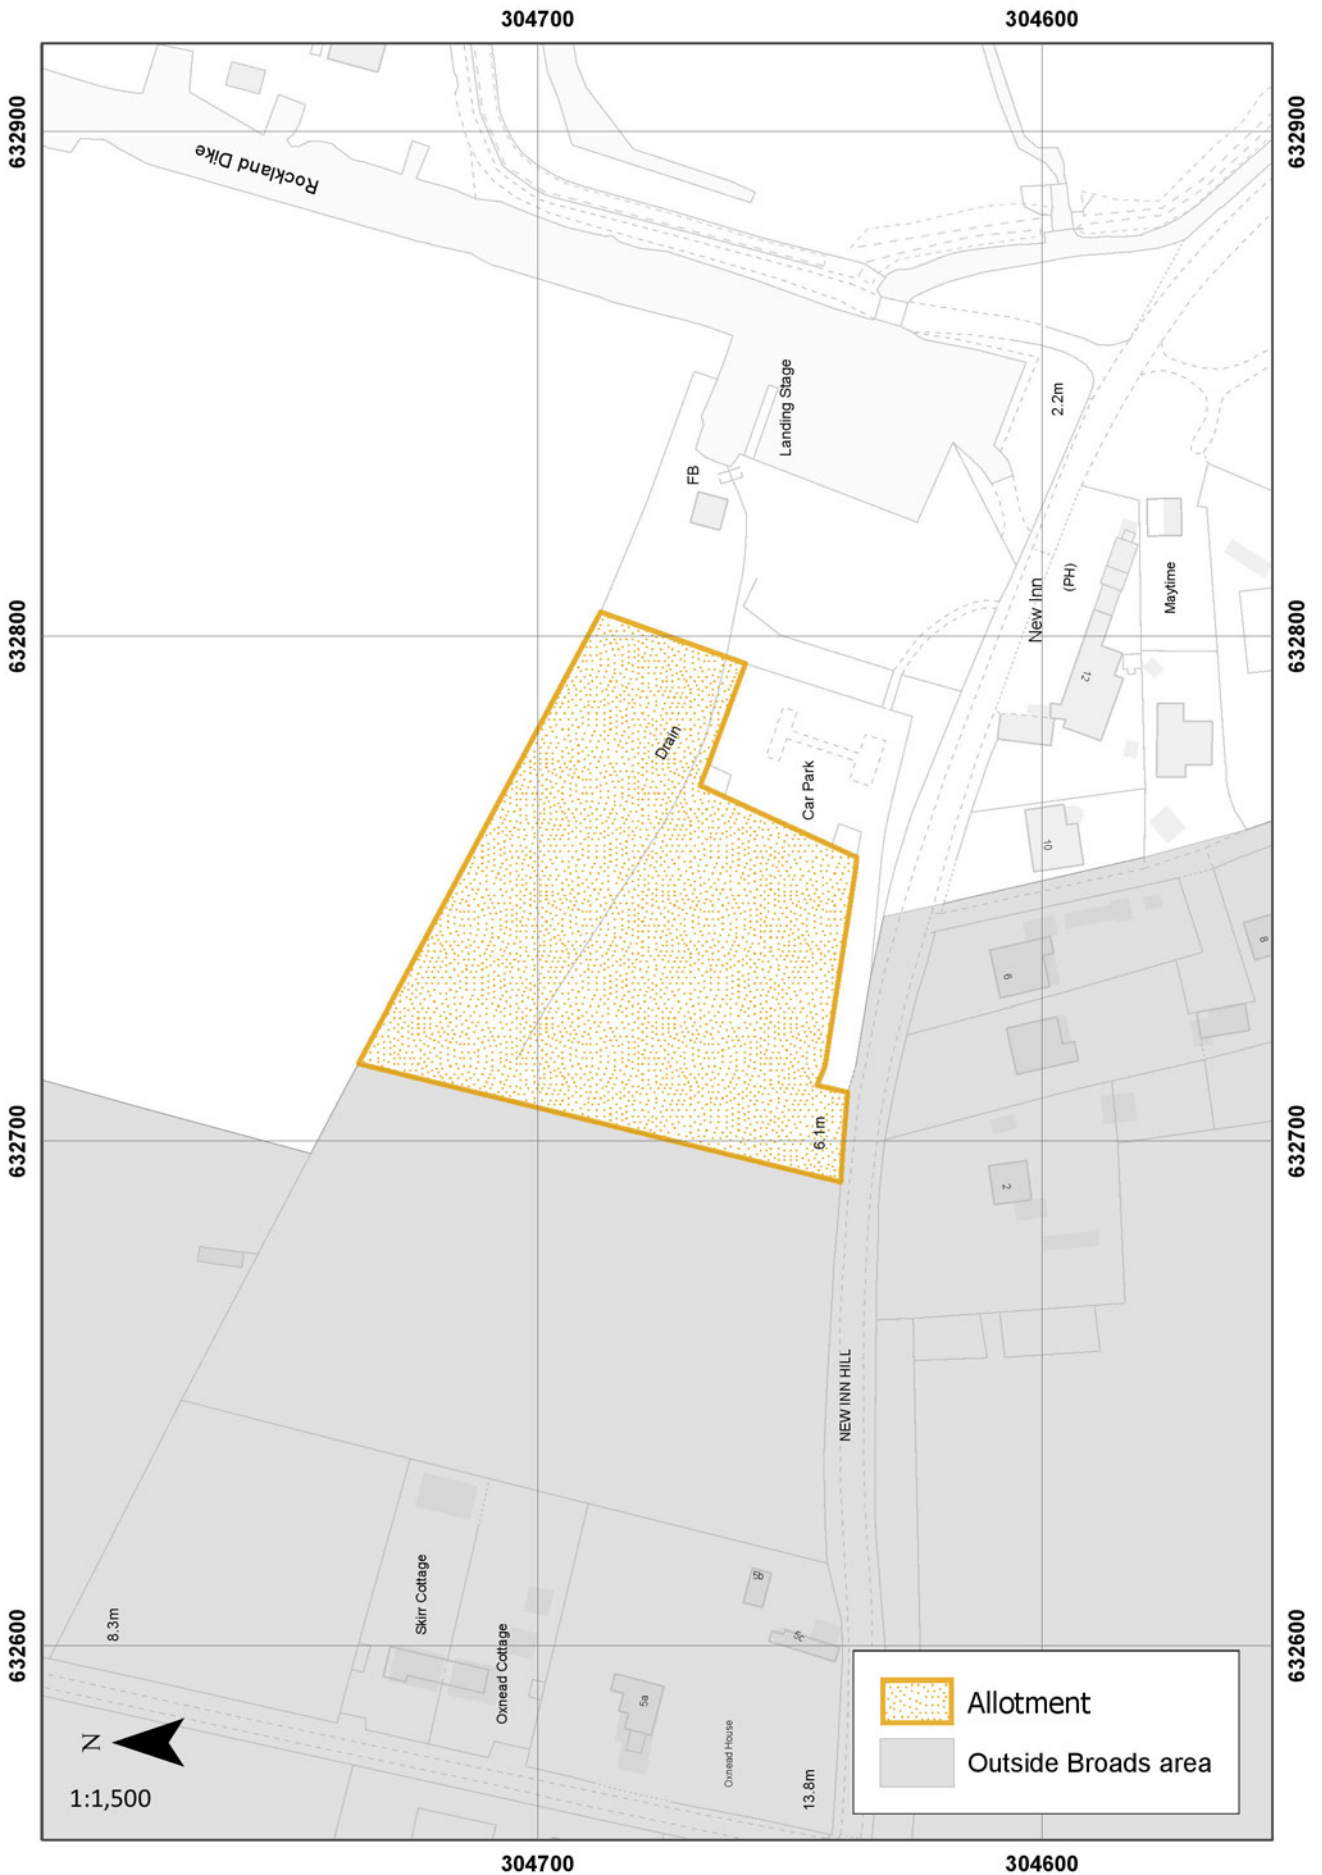

Local Plan for the Broads - May 2019
 DM7: OPEN SPACE ON LAND, PLAY, SPORTS FIELDS AND ALLOTMENTS
 Beccles

Local Plan for the Broads - May 2019
 DM7: OPEN SPACE ON LAND, PLAY, SPORTS FIELDS AND ALLOTMENTS
 Bramerton

Local Plan for the Broads - May 2019
DM7: OPEN SPACE ON LAND, PLAY, SPORTS FIELDS AND ALLOTMENTS
Bungay

Local Plan for the Broads - May 2019
 DM7: OPEN SPACE ON LAND, PLAY, SPORTS FIELDS AND ALLOTMENTS
 Ellingham

Local Plan for the Broads - May 2019
 DM7: OPEN SPACE ON LAND, PLAY, SPORTS FIELDS AND ALLOTMENTS
 Gillingham

Local Plan for the Broads - May 2019
DM7: OPEN SPACE ON LAND, PLAY, SPORTS FIELDS AND ALLOTMENTS
Great Yarmouth

Local Plan for the Broads - May 2019
DM7: OPEN SPACE ON LAND, PLAY, SPORTS FIELDS AND ALLOTMENTS
Surlingham