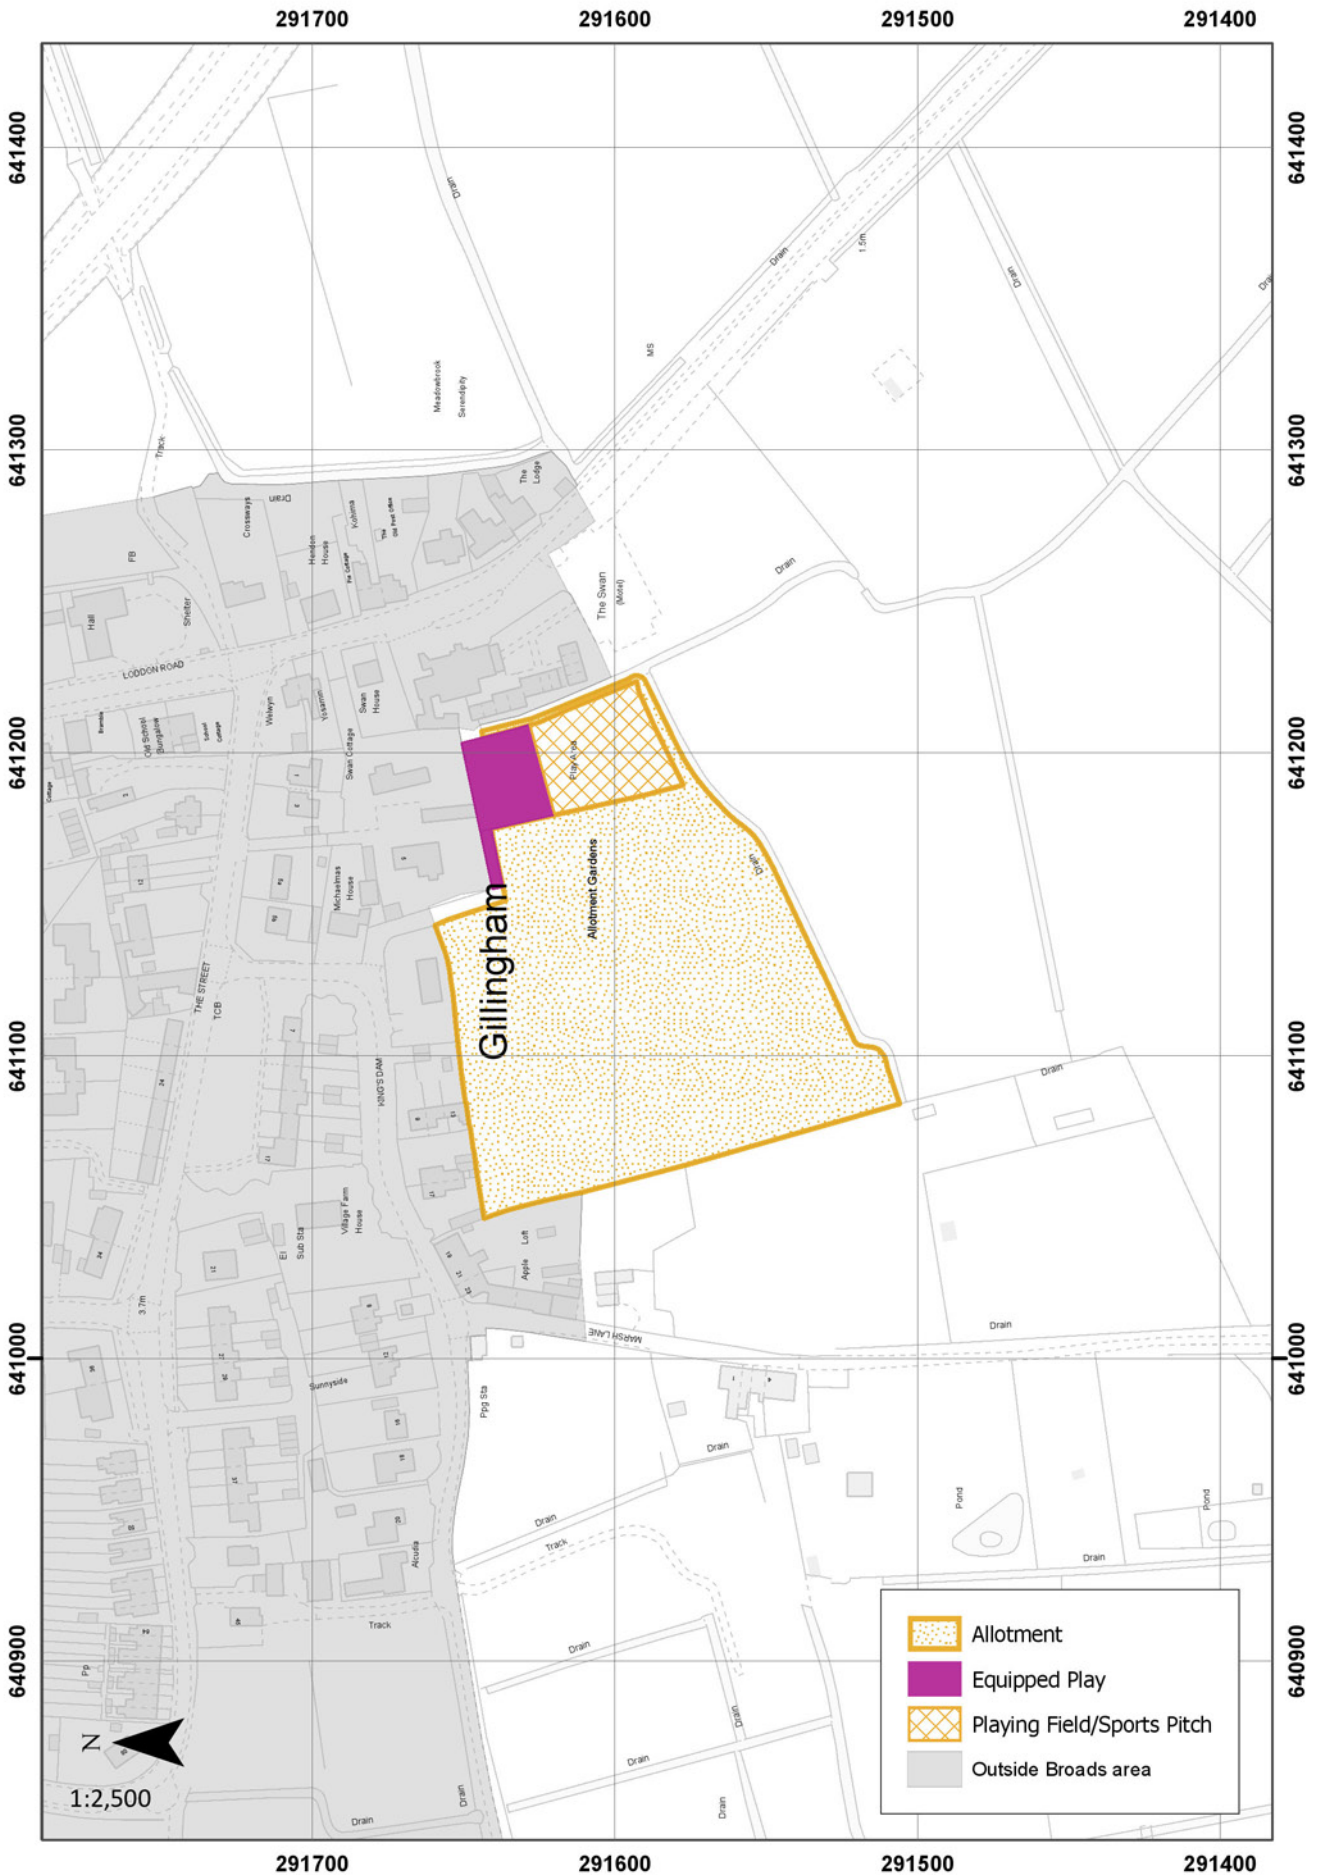

Local Plan for the Broads - May 2019
DM7: OPEN SPACE ON LAND, PLAY, SPORTS FIELDS AND ALLOTMENTS
Gillingham