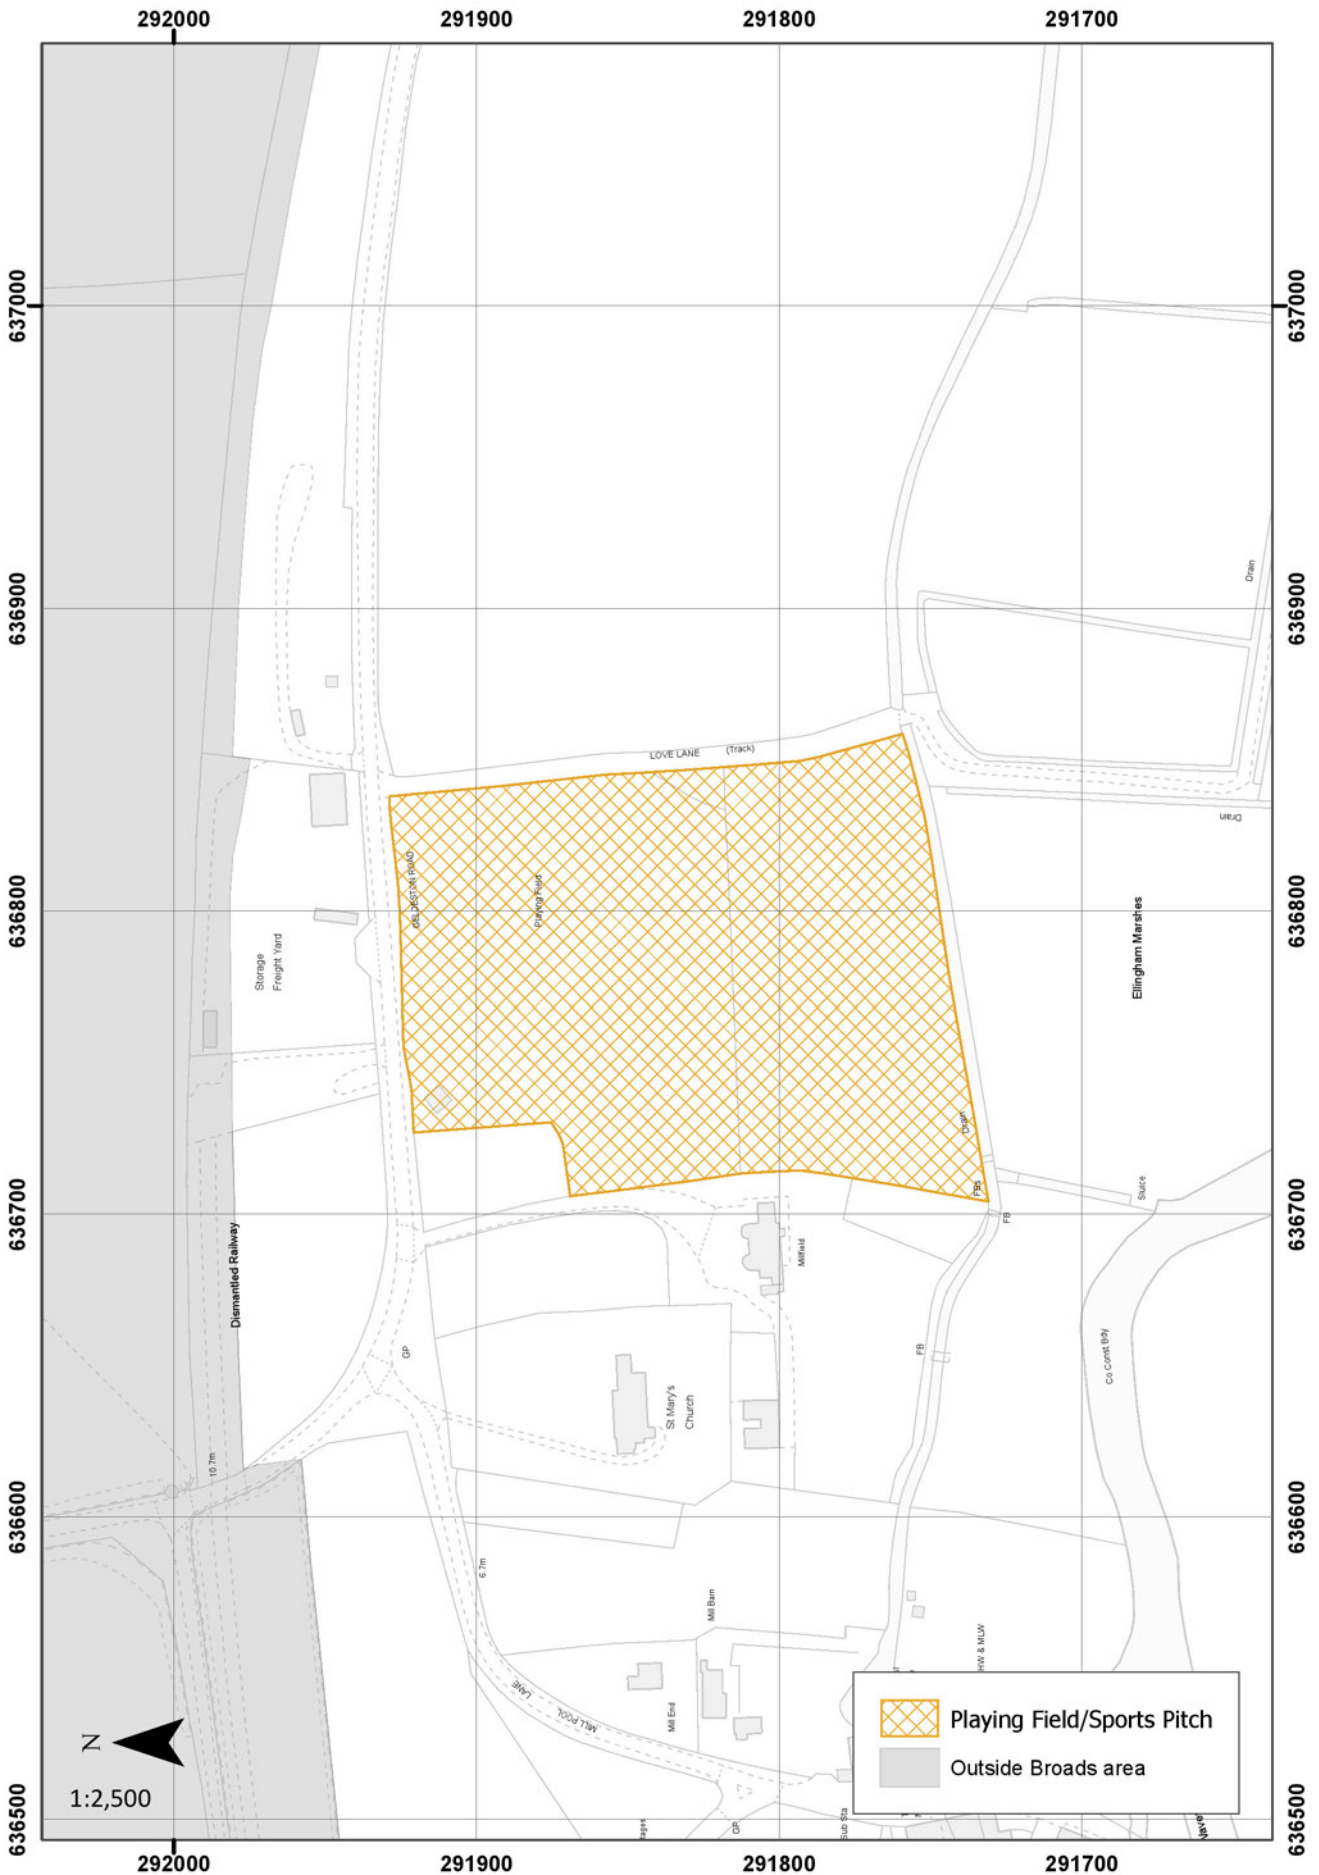

Local Plan for the Broads - May 2019
 DM7: OPEN SPACE ON LAND, PLAY, SPORTS FIELDS AND ALLOTMENTS
 Beccles

Local Plan for the Broads - May 2019
 DM7: OPEN SPACE ON LAND, PLAY, SPORTS FIELDS AND ALLOTMENTS
 Bramerton

© Crown copyright [and database rights] 2019 Ordnance Survey 100021573. You are granted a non-exclusive, royalty free, revocable licence solely to view the Licensed Data for non-commercial purposes for the period during which the Broads Authority makes it available. You are not permitted to copy, sub-license, distribute, sell or otherwise make available the Licensed Data to third parties in any form. Third party rights to enforce the terms of this licence shall be reserved to Ordnance Survey.

Local Plan for the Broads - May 2019
DM7: OPEN SPACE ON LAND, PLAY, SPORTS FIELDS AND ALLOTMENTS
Bungay

Local Plan for the Broads - May 2019
 DM7: OPEN SPACE ON LAND, PLAY, SPORTS FIELDS AND ALLOTMENTS
 Ellingham

Local Plan for the Broads - May 2019
DM7: OPEN SPACE ON LAND, PLAY, SPORTS FIELDS AND ALLOTMENTS
Surlingham