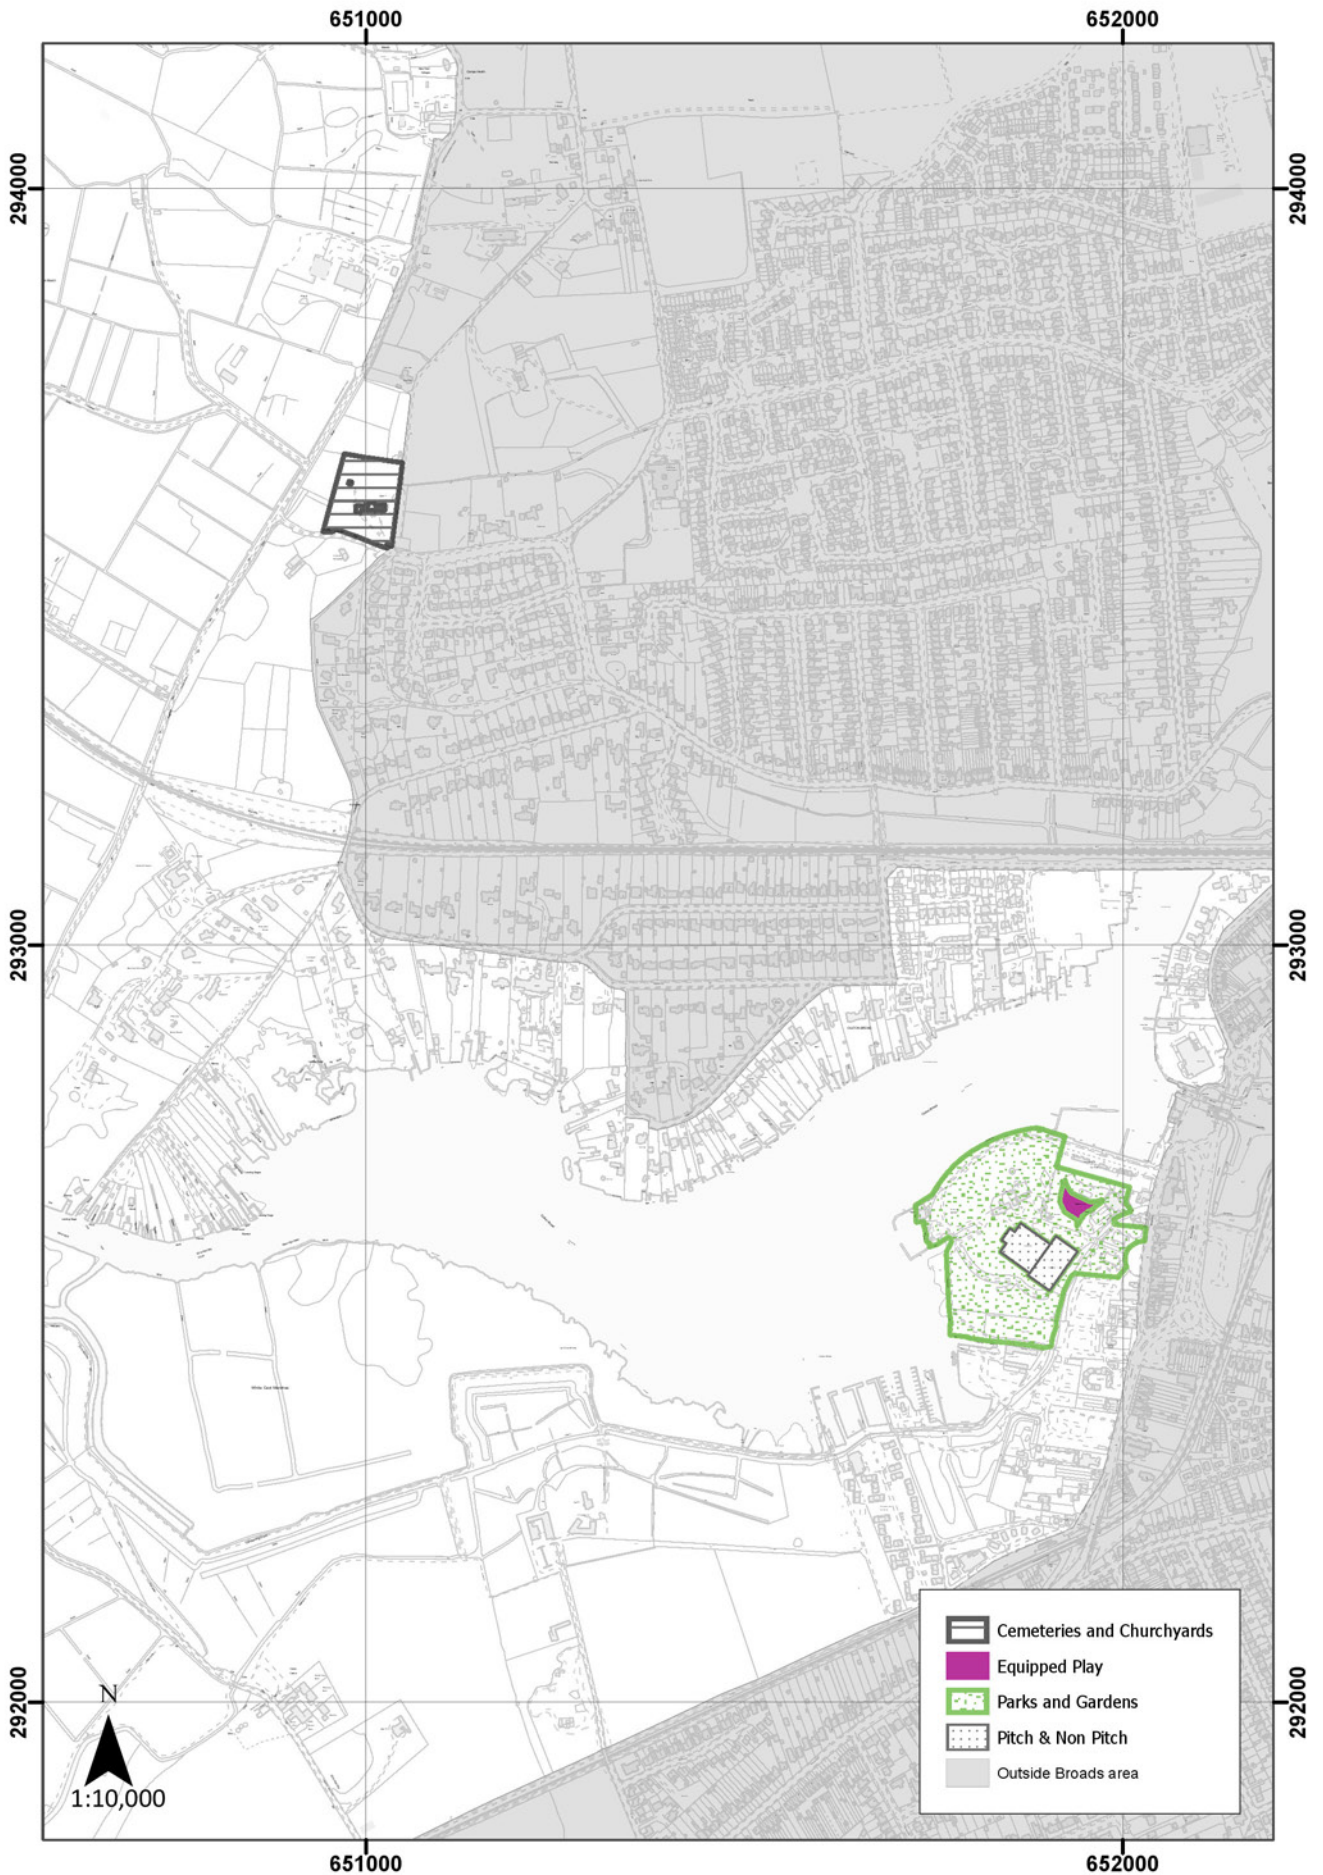

© Crown copyright [and database rights] 2019 Ordnance Survey 100021573. You are granted a non-exclusive, royalty free, revocable licence solely to view the Licensed Data for non-commercial purposes for the period during which the Broads Authority makes it available. You are not permitted to copy, sub-license, distribute, sell or otherwise make available the Licensed Data to third parties in any form. Third party rights to enforce the terms of this licence shall be reserved to Ordnance Survey.

Local Plan for the Broads - May 2019
 DM7: OPEN SPACE ON LAND, PLAY, SPORTS FIELDS AND ALLOTMENTS
 Gillingham

Local Plan for the Broads - May 2019
DM7: OPEN SPACE ON LAND, PLAY, SPORTS FIELDS AND ALLOTMENTS
Great Yarmouth

Local Plan for the Broads - May 2019
DM7: OPEN SPACE ON LAND, PLAY, SPORTS FIELDS AND ALLOTMENTS
Surlingham