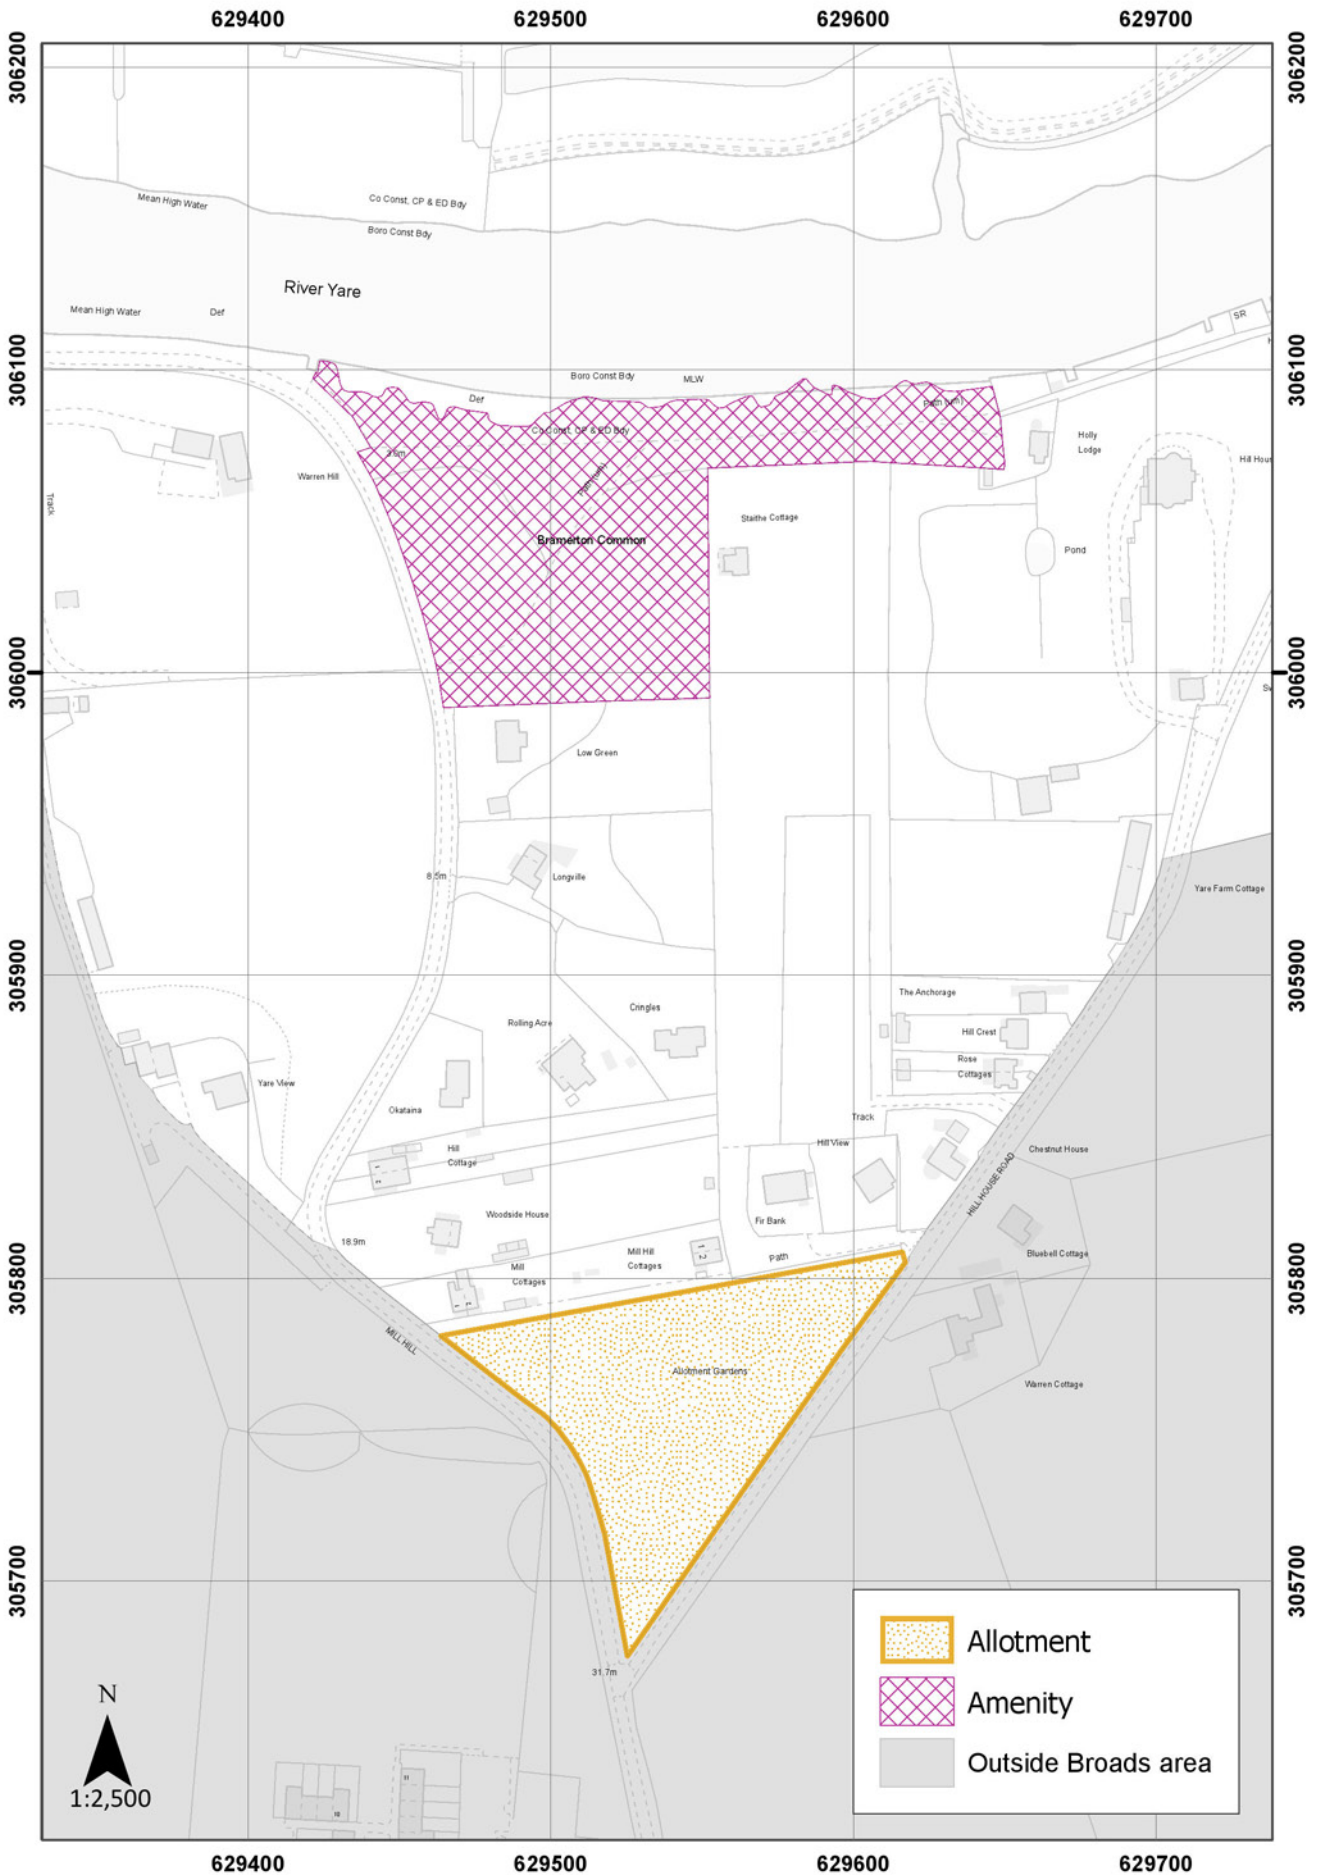

Local Plan for the Broads - May 2019
 DM7: OPEN SPACE ON LAND, PLAY, SPORTS FIELDS AND ALLOTMENTS
 Beccles

Local Plan for the Broads - May 2019
 DM7: OPEN SPACE ON LAND, PLAY, SPORTS FIELDS AND ALLOTMENTS
 Bramerton

© Crown copyright [and database rights] 2019 Ordnance Survey 100021573. You are granted a non-exclusive, royalty free, revocable licence solely to view the Licensed Data for non-commercial purposes for the period during which the Broads Authority makes it available. You are not permitted to copy, sub-license, distribute, sell or otherwise make available the Licensed Data to third parties in any form. Third party rights to enforce the terms of this licence shall be reserved to Ordnance Survey.

Local Plan for the Broads - May 2019
DM7: OPEN SPACE ON LAND, PLAY, SPORTS FIELDS AND ALLOTMENTS
Bungay

Local Plan for the Broads - May 2019
 DM7: OPEN SPACE ON LAND, PLAY, SPORTS FIELDS AND ALLOTMENTS
 Ellingham

Local Plan for the Broads - May 2019
DM7: OPEN SPACE ON LAND, PLAY, SPORTS FIELDS AND ALLOTMENTS
Surlingham