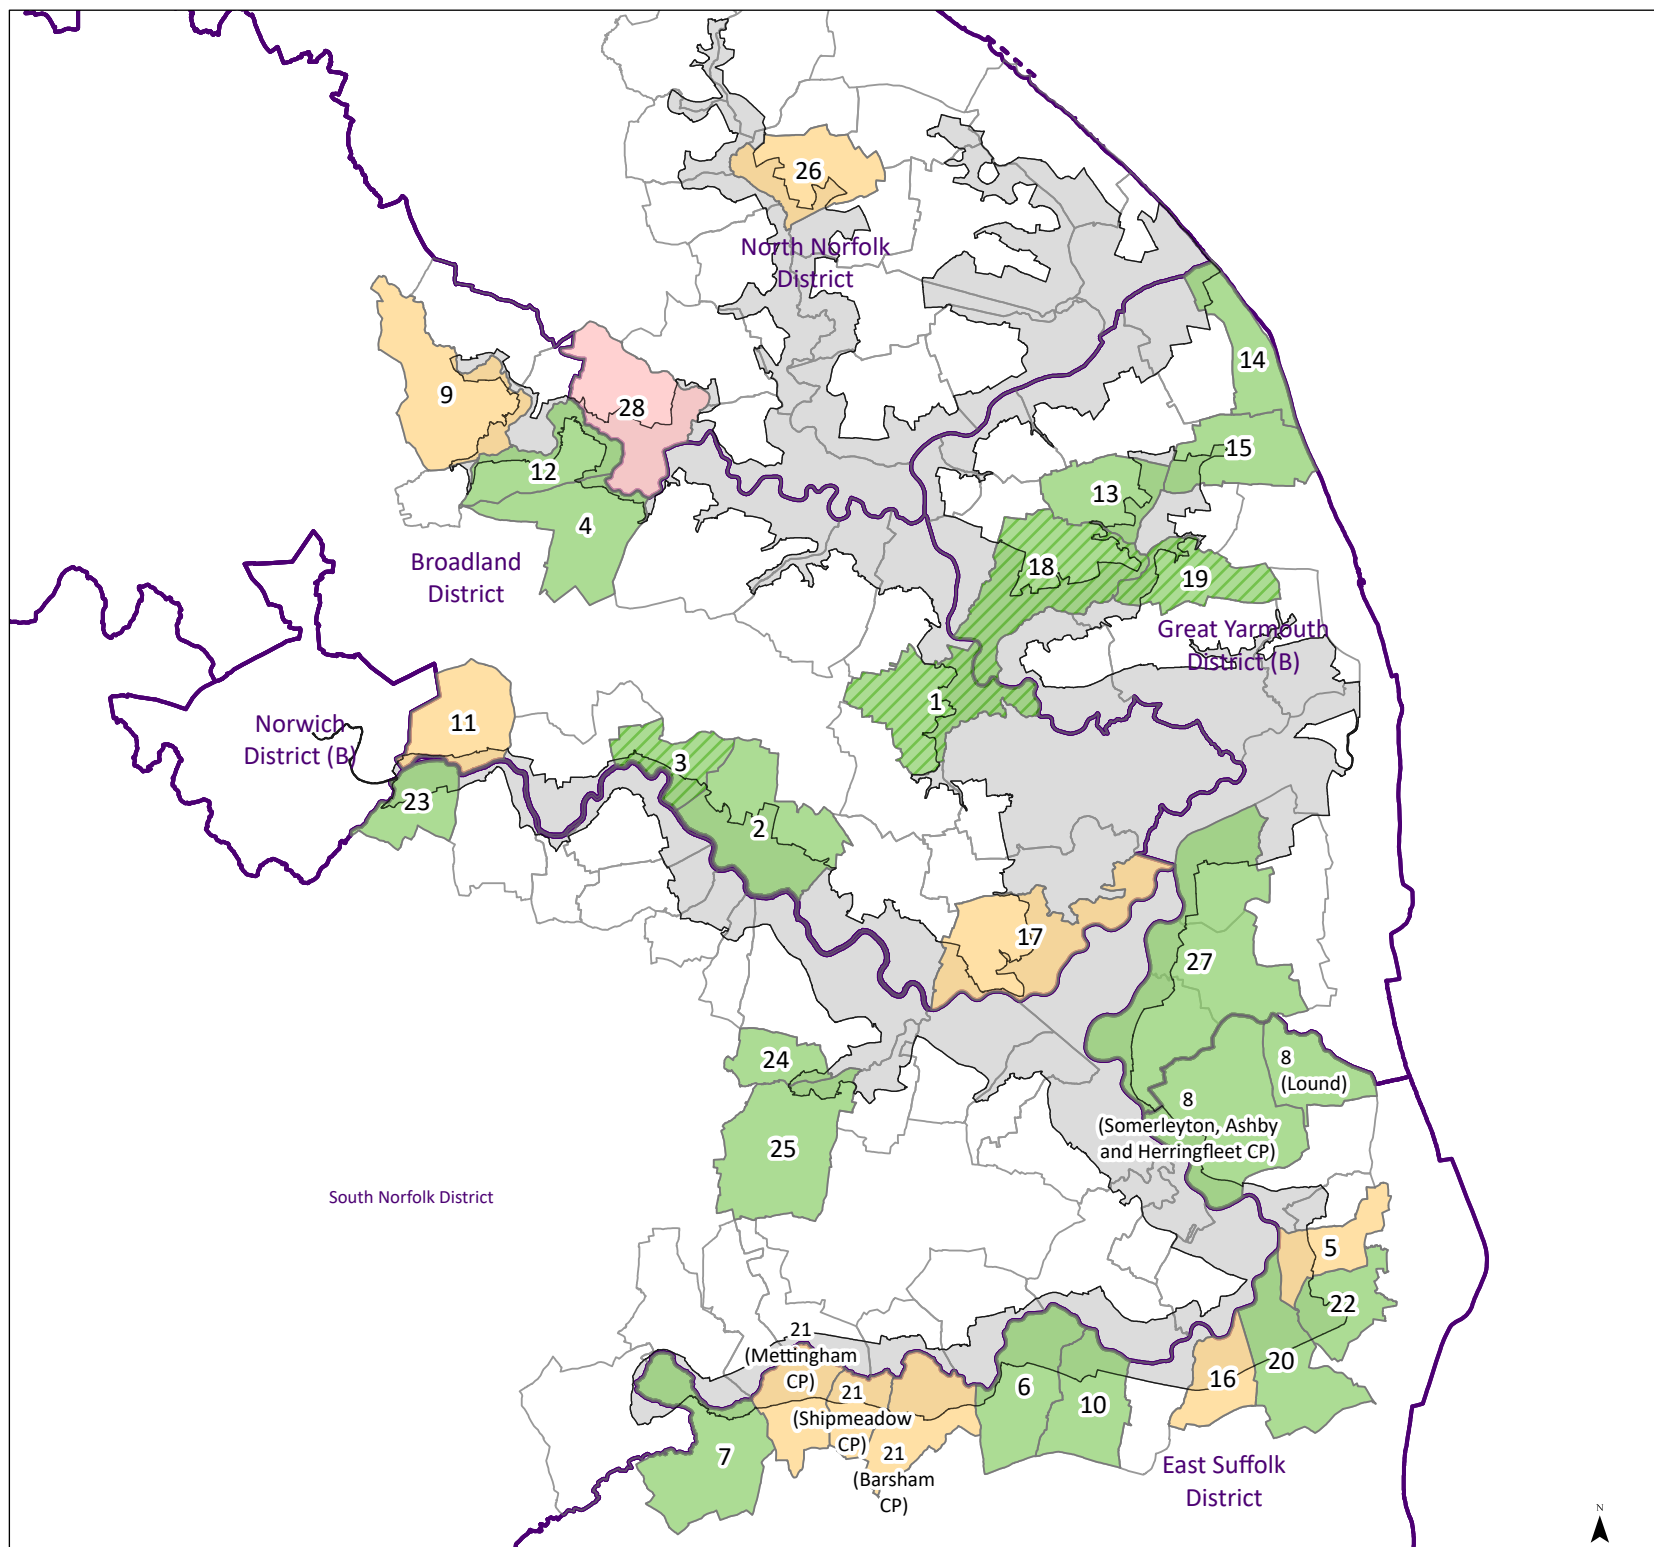

Neighbourhood Plans in the Broads

15/05/2026

- Adopted
- Emerging
- Adopted (under review)
- Districts
- Designated
- Broads Authority area

Key	Parish
1	Acle CP
2	Strumpshaw CP
3	Brundall CP
4	Salhouse CP
5	Oulton CP
6	Beccles CP
7	Bungay CP
8	Somerleyton, Ashby and Herringfleet CP
8	Lound
9	Horstead with Stanninghall CP
10	Worlingham CP
11	Thorpe St. Andrew CP
12	Wroxham CP
13	Rollesby CP
14	Winterton-on-Sea CP
15	Hemsby CP
16	Barnby CP
17	Reedham CP
18	Fleggburgh CP
19	Filby CP
20	Carlton Colville CP
21	Mettingham CP
21	Shipmeadow CP
21	Barsham CP
22	Oulton Broad Parish
23	Trowse with Newton CP
24	Chedgrave CP
25	Loddon CP
26	Stalham CP
27	Belton with Browston, Burgh Castle and Fritton with St Olaves Neighbourhood Plan
28	Hoveton CP

© Crown copyright [and database rights] 2026 OS AC0000814754. You are permitted to use this data solely to enable you to respond to, or interact with, the organisation that provided you with the data. You are not permitted to copy, sub-licence, distribute or sell any of this data to third parties in any form.