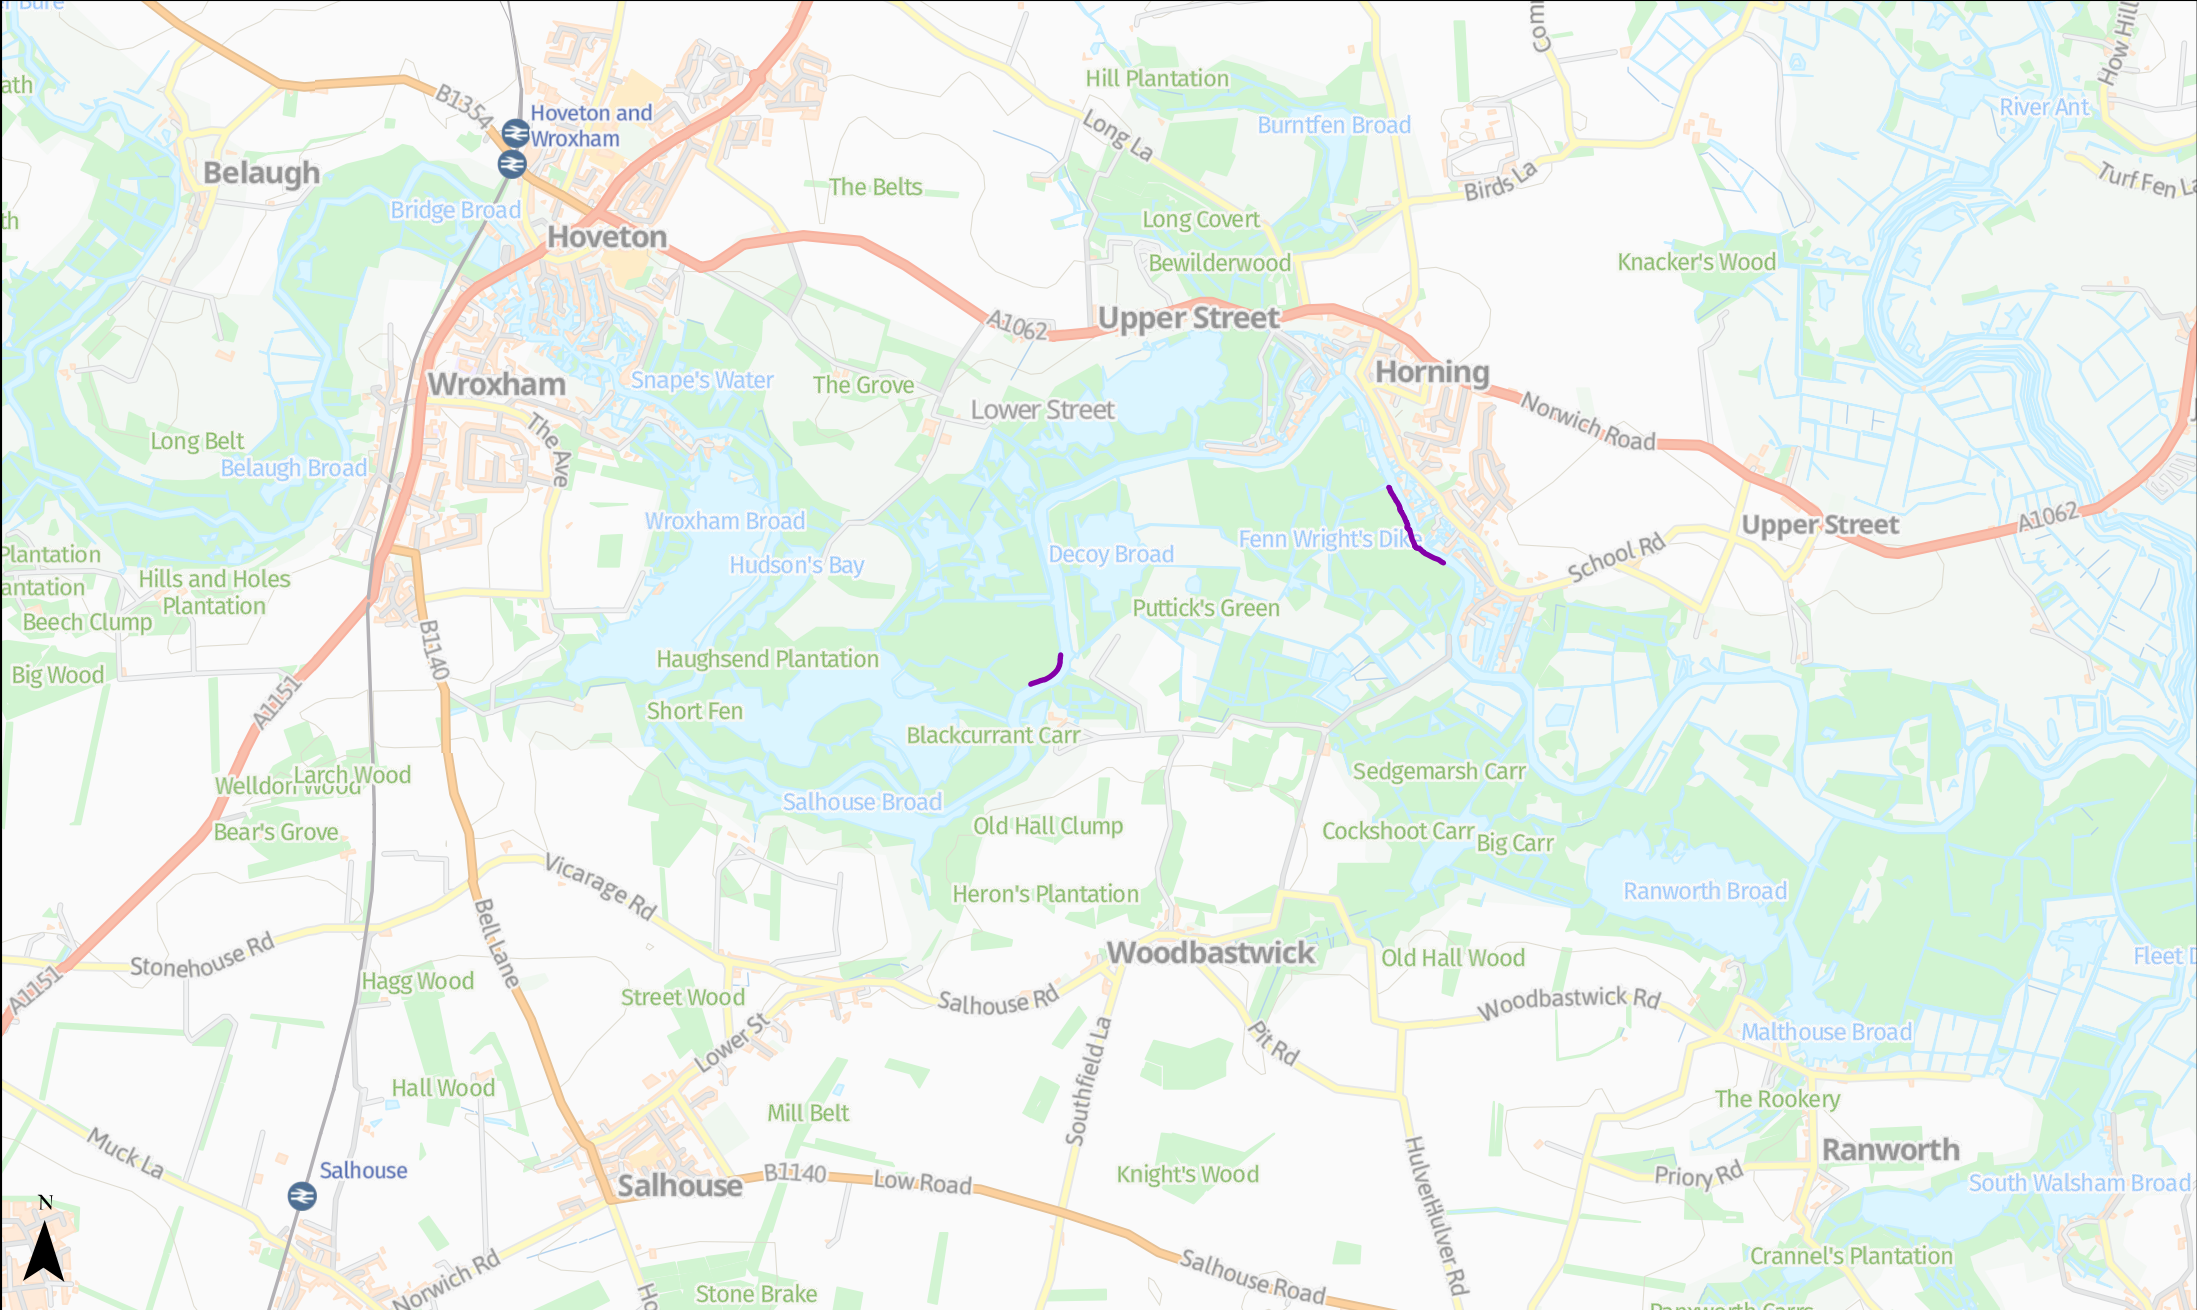

Riverside tree & scrub management

River Bure
Planned areas are subject to change.

— Planned work (2025/26)

© Crown copyright [and database rights] 2025 OS AC0000814754. You are permitted to use this data solely to enable you to respond to, or interact with, the organisation that provided you with the data. You are not permitted to copy, sub-licence, distribute or sell any of this data to third parties in any form.