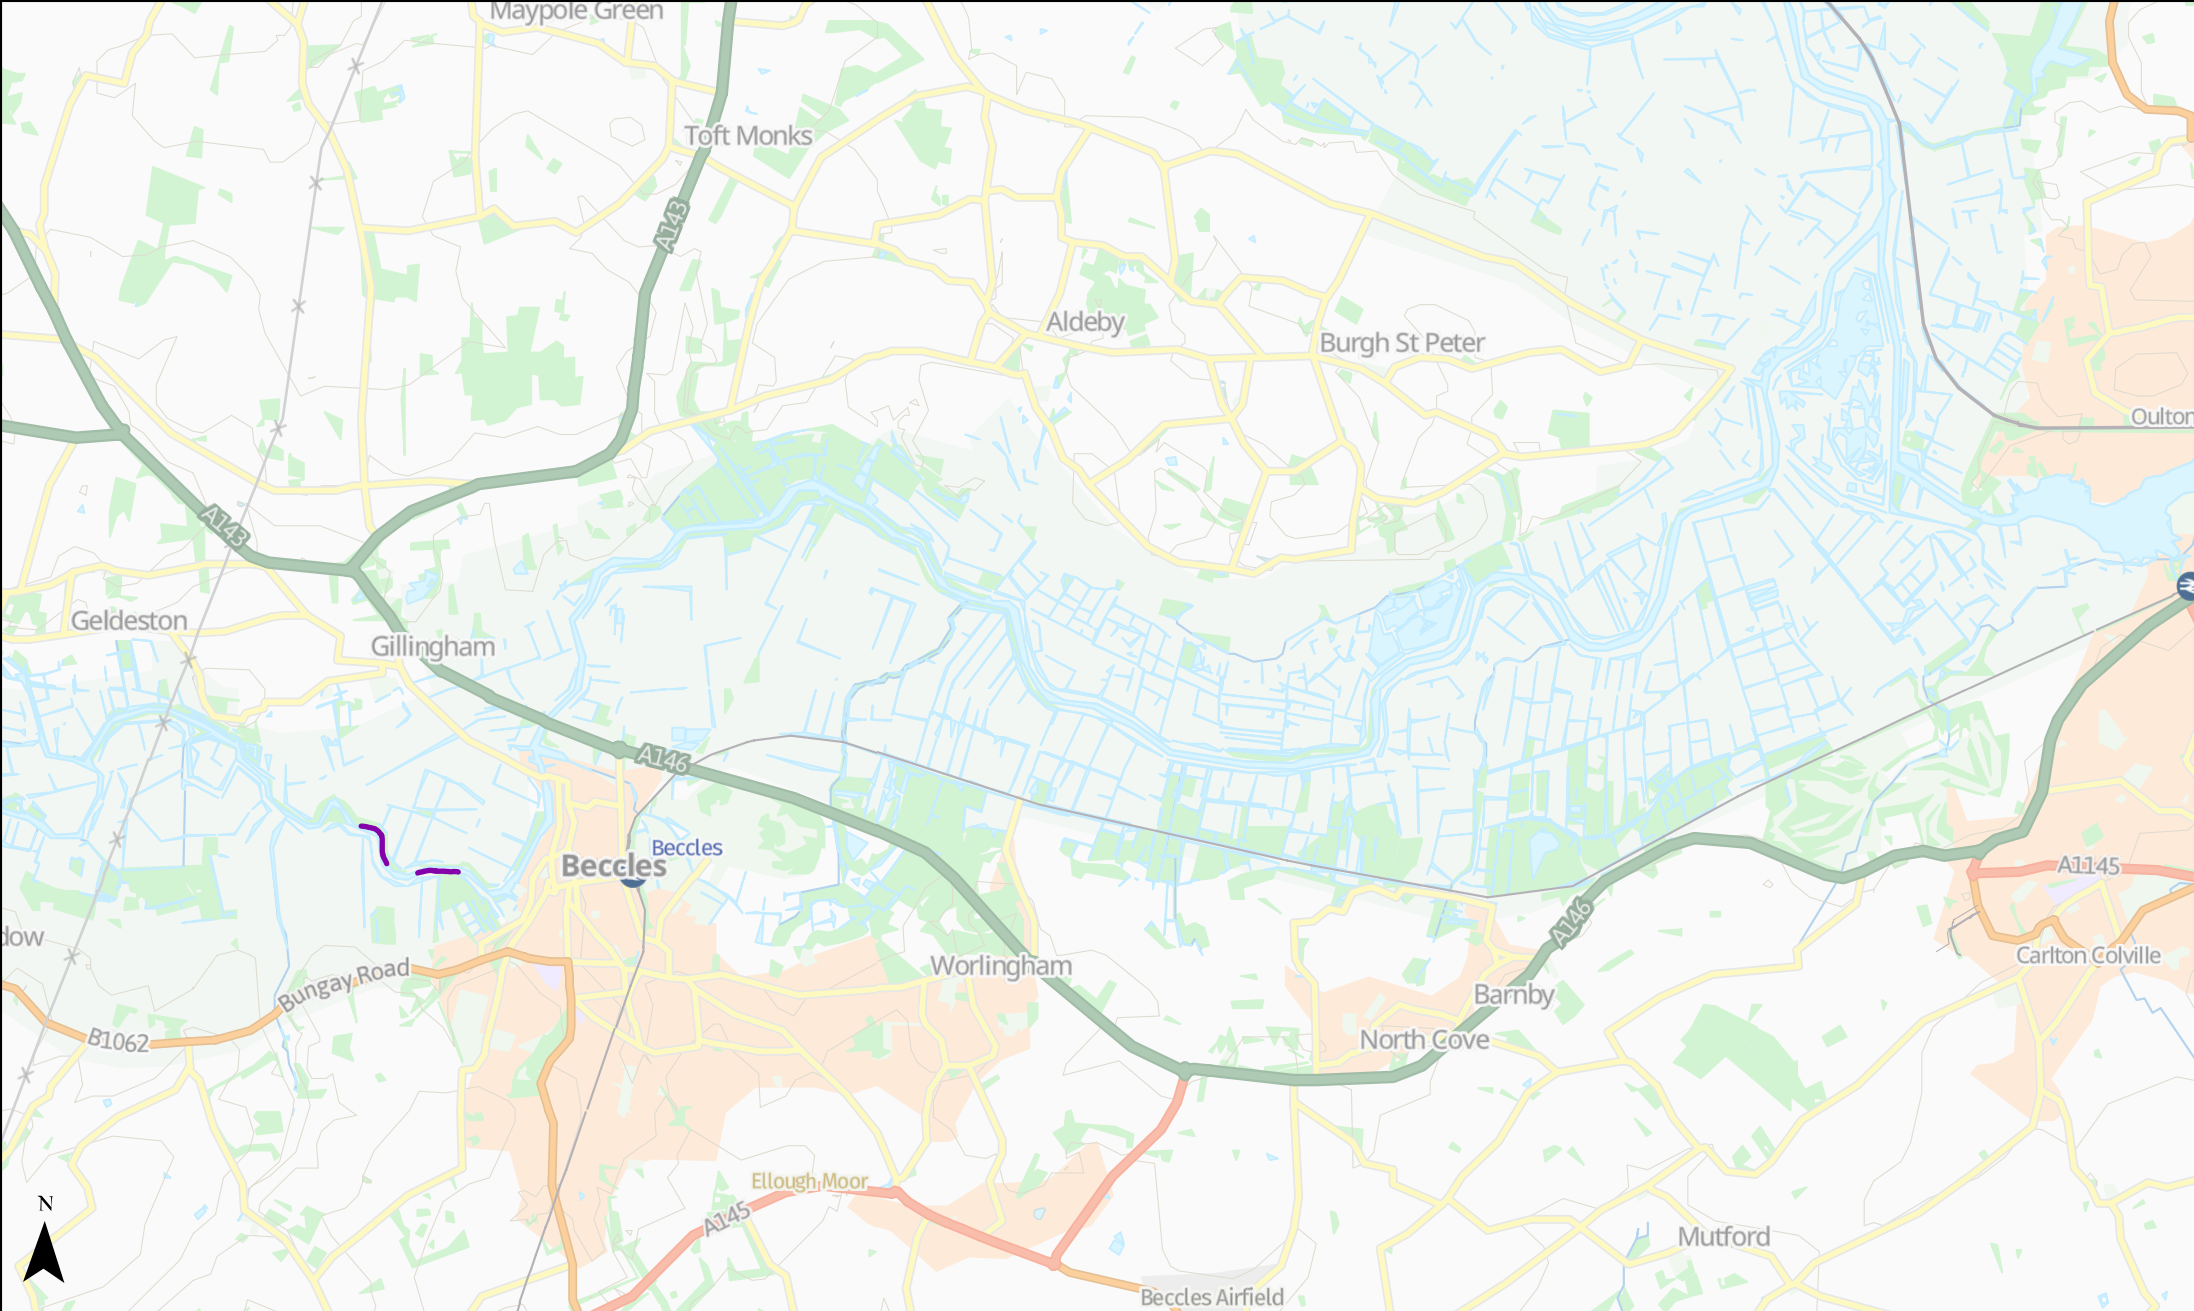

# Riverside tree & scrub management

River Yare

Planned areas are subject to change.

— Planned work (2025/26)

# Riverside tree & scrub management

River Waveney

Planned areas are subject to change.

— Planned work (2025/26)

© Crown copyright [and database rights] 2025 OS AC0000814754. You are permitted to use this data solely to enable you to respond to, or interact with, the organisation that provided you with the data. You are not permitted to copy, sub-licence, distribute or sell any of this data to third parties in any form.

# Riverside tree & scrub management

River Ant

Planned areas are subject to change.

— Planned work (2025/26)