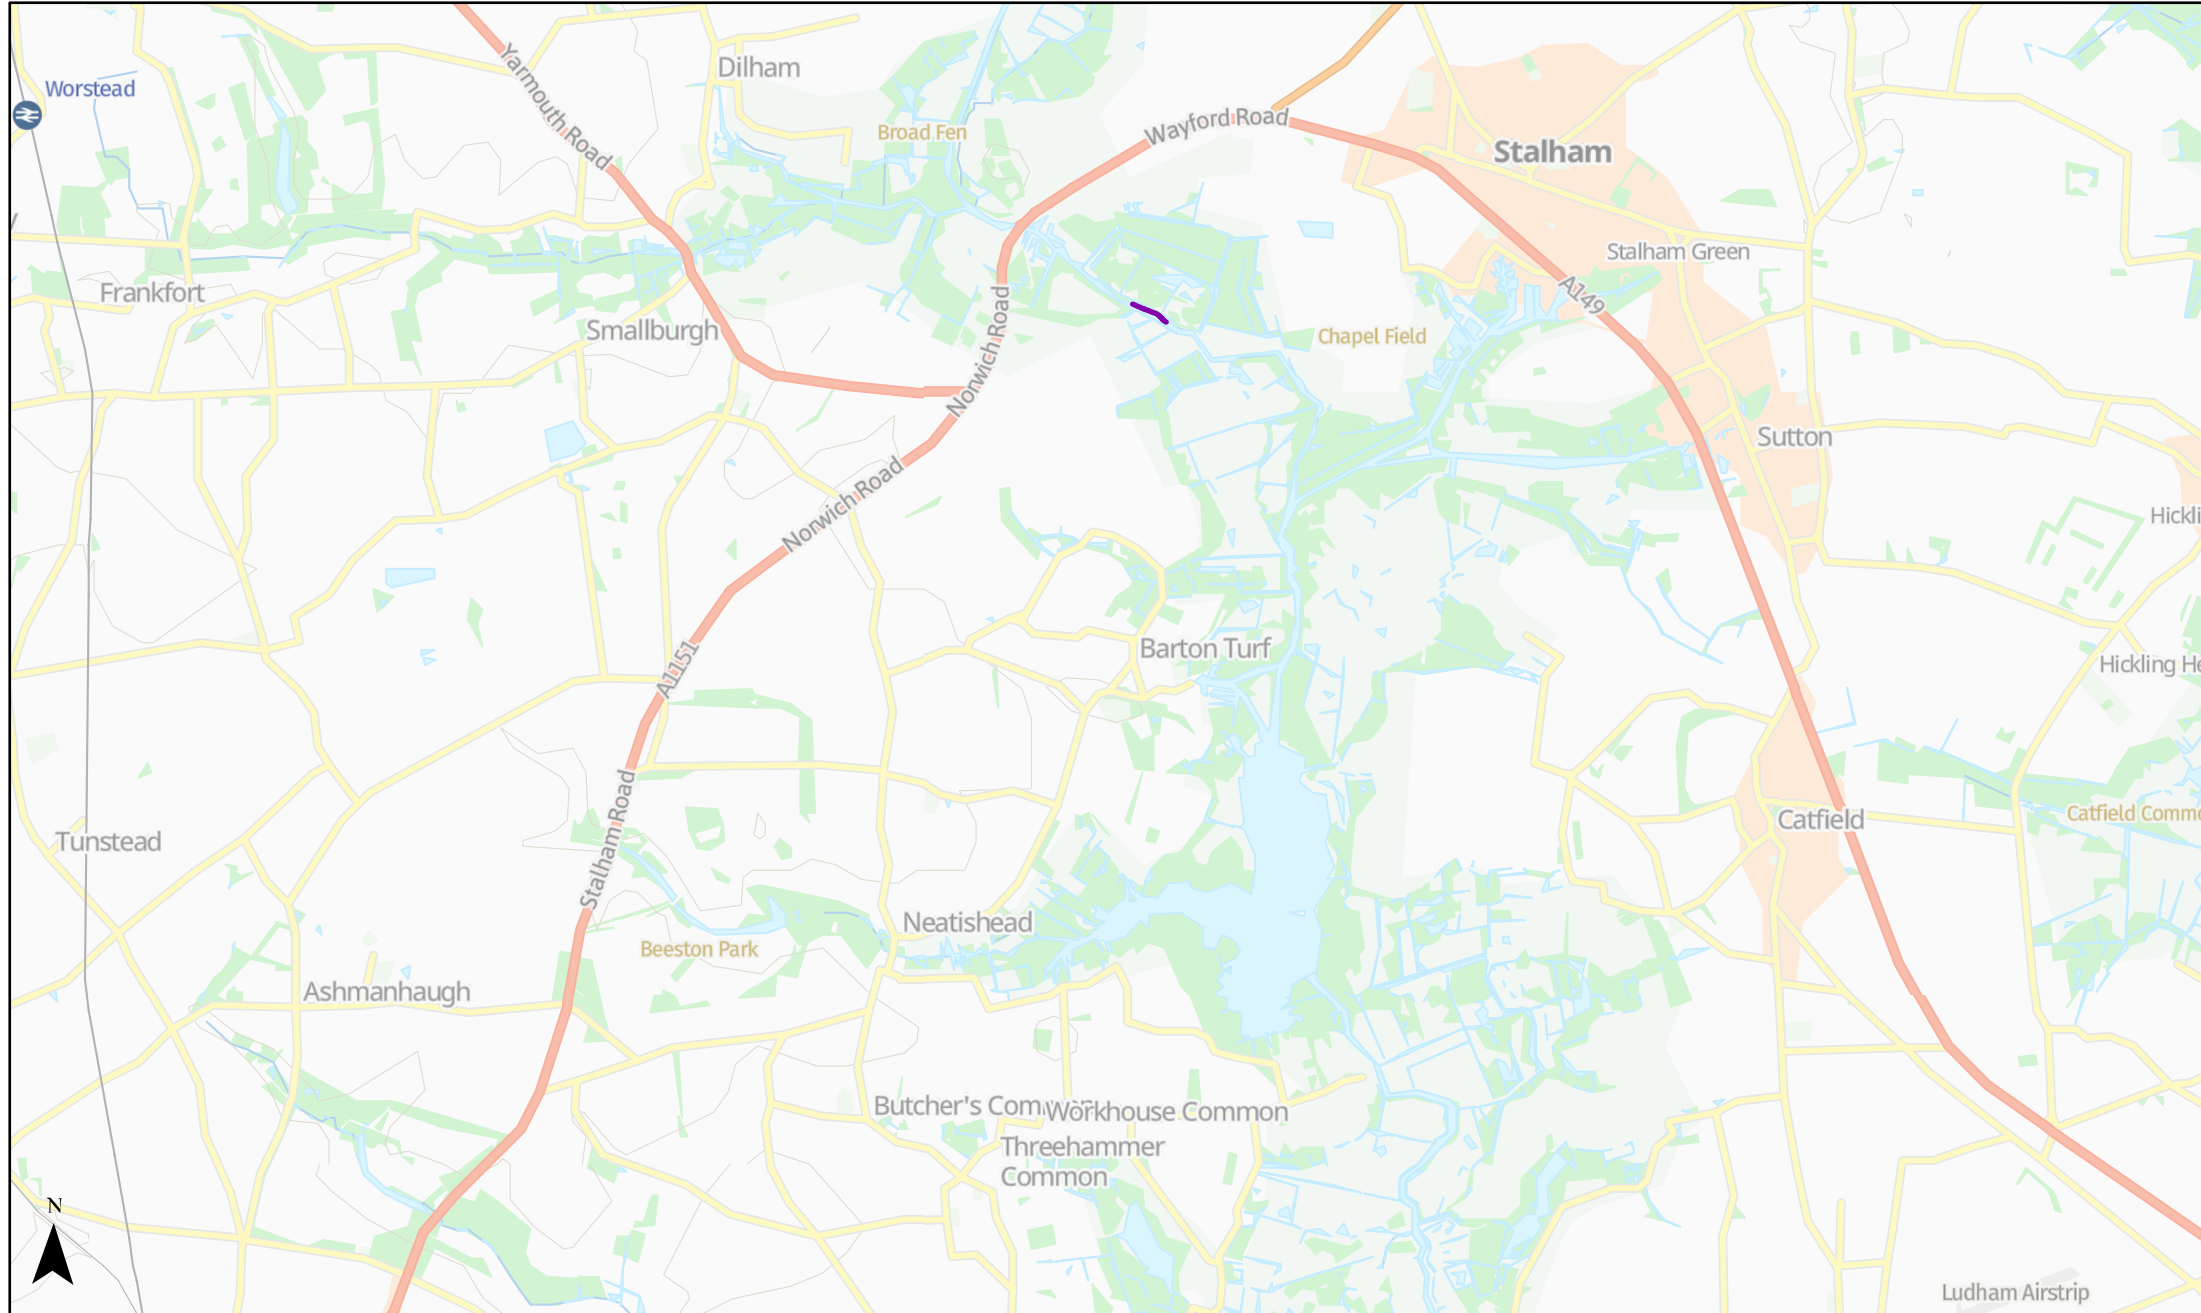

# Riverside tree & scrub management

River Waveney

Planned areas are subject to change.

— Planned work (2025/26)

© Crown copyright [and database rights] 2025 OS AC0000814754. You are permitted to use this data solely to enable you to respond to, or interact with, the organisation that provided you with the data. You are not permitted to copy, sub-licence, distribute or sell any of this data to third parties in any form.

# Riverside tree & scrub management

River Ant

Planned areas are subject to change.

— Planned work (2025/26)