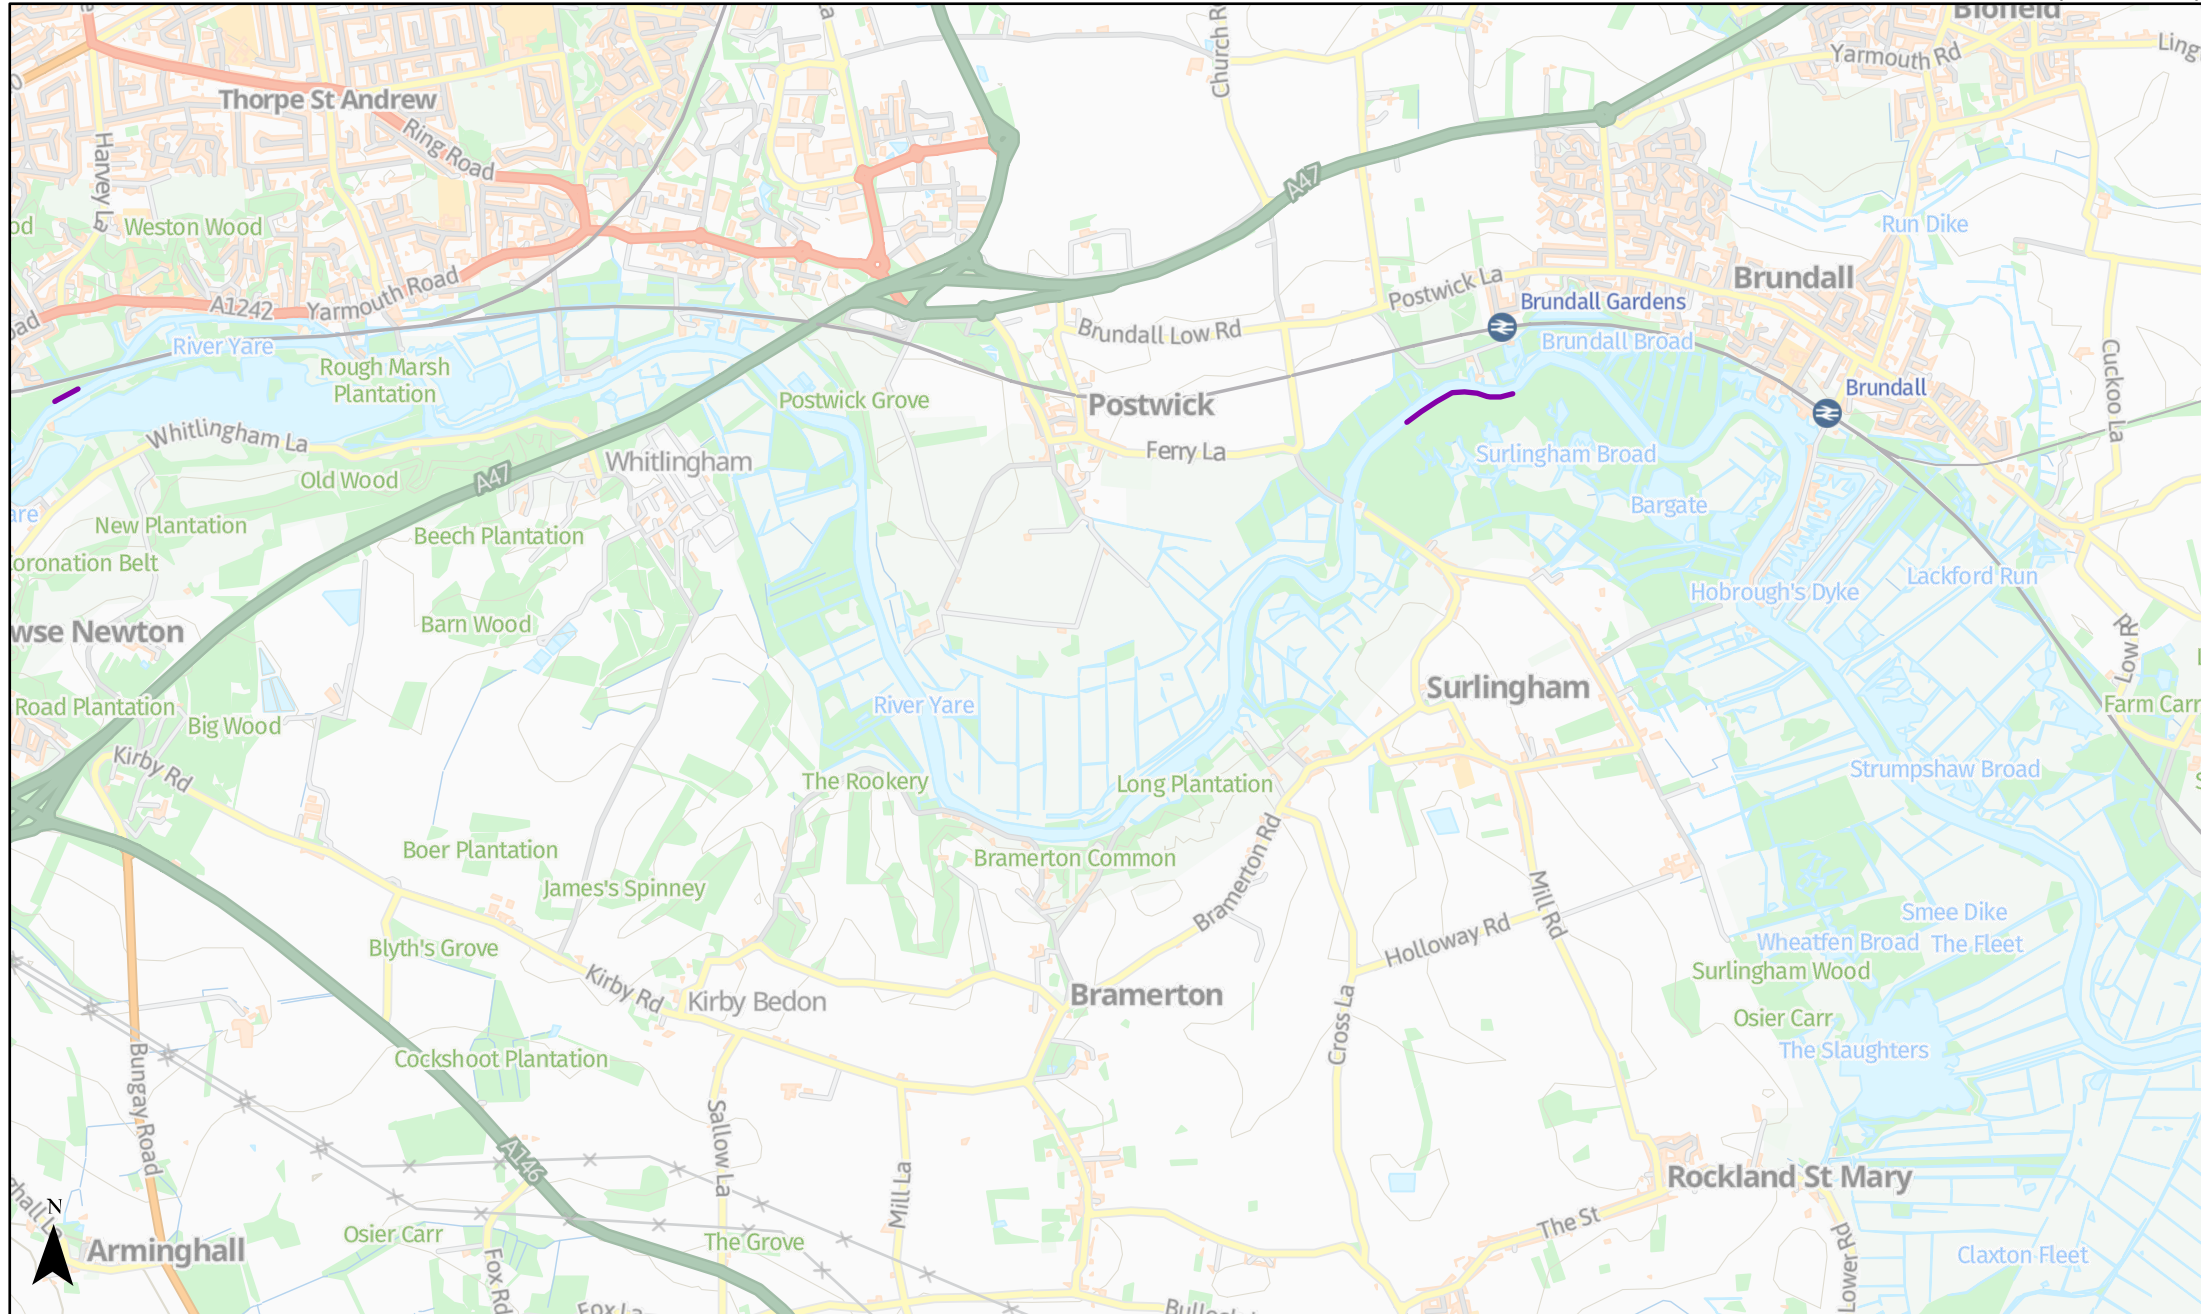

# Riverside tree & scrub management

River Yare

Planned areas are subject to change.

— Planned work (2025/26)

# Riverside tree & scrub management

River Waveney

Planned areas are subject to change.

— Planned work (2025/26)

© Crown copyright [and database rights] 2025 OS AC0000814754. You are permitted to use this data solely to enable you to respond to, or interact with, the organisation that provided you with the data. You are not permitted to copy, sub-licence, distribute or sell any of this data to third parties in any form.