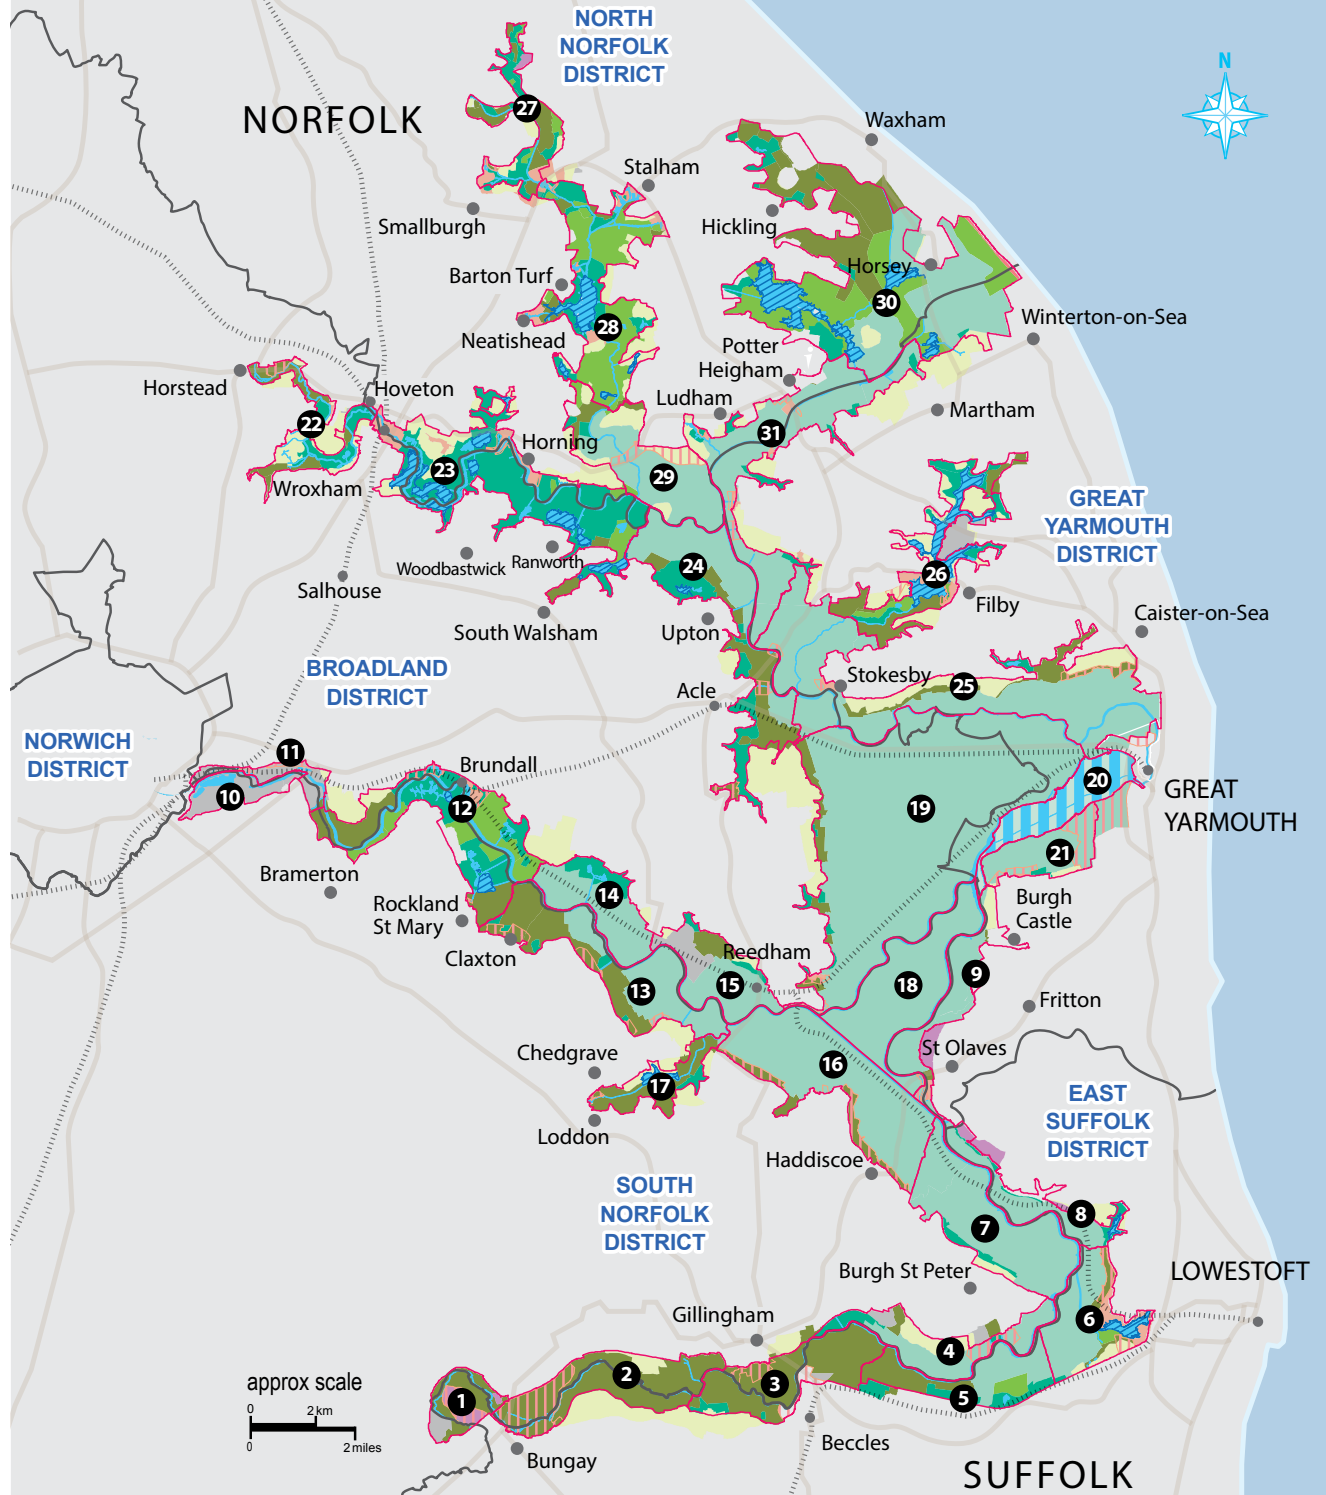

Section 3 Landscape Character Areas

Key

- Broads Executive Area
- Landscape Character Type boundary

Landscape Character Types

- Rivers ronds and floodbanks
- Broads
- Carr Woodland
- Coastal Dunes
- Estuarine Marshland
- Tidal Estuary
- Fen
- Heathland
- Industrial / post industrial
- Settled Broads
- Settlement Fringe
- Uplands
- Upper River Valley Marshlands

Introduction to the landscape character area of the Broads

There are 31 Landscape Character Areas in the Broads, each one with a unique combination of landscape features and elements. Other than Character Area 20, Breydon Water, each character area will have a number of landscape types within it. It should be noted that some areas are not coloured on the mapping. These are generally arable areas that relate more to the landscape character of the adjoining districts and their LCAs should be referred to.

▲ *Grey Heron*

► *Coltishall Common in Autumn.*